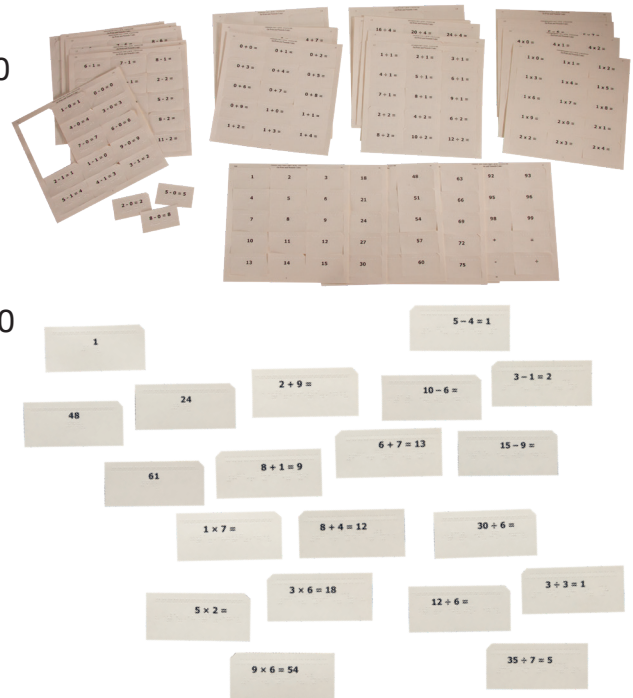

# Math Drill Cards

**Elementary students who are blind and visually impaired can quickly and easily learn their math facts with these Math Drill Cards!**

These handy braille/large print cards reinforce math skills, and are available in both Nemeth and UEB code. Sold in five separate sets, the cards in the Number and Math Signs set feature a math sign or number sign (in braille and large print) on one side of the card, and braille on the opposite side. The Math Operations Cards include a math fact on one side of the card, and the fact with the answer featured on the opposite side.

## TO ORDER

### Math Drill Cards (UEB sets):

**Number & Math Signs** 1-03545-00

**Addition** 1-03546-00

**Subtraction** 1-03547-00

**Multiplication** 1-03548-00

**Division** 1-03549-00

Please visit [aph.org](http://aph.org) to order, to learn more about this product, or to find related products.