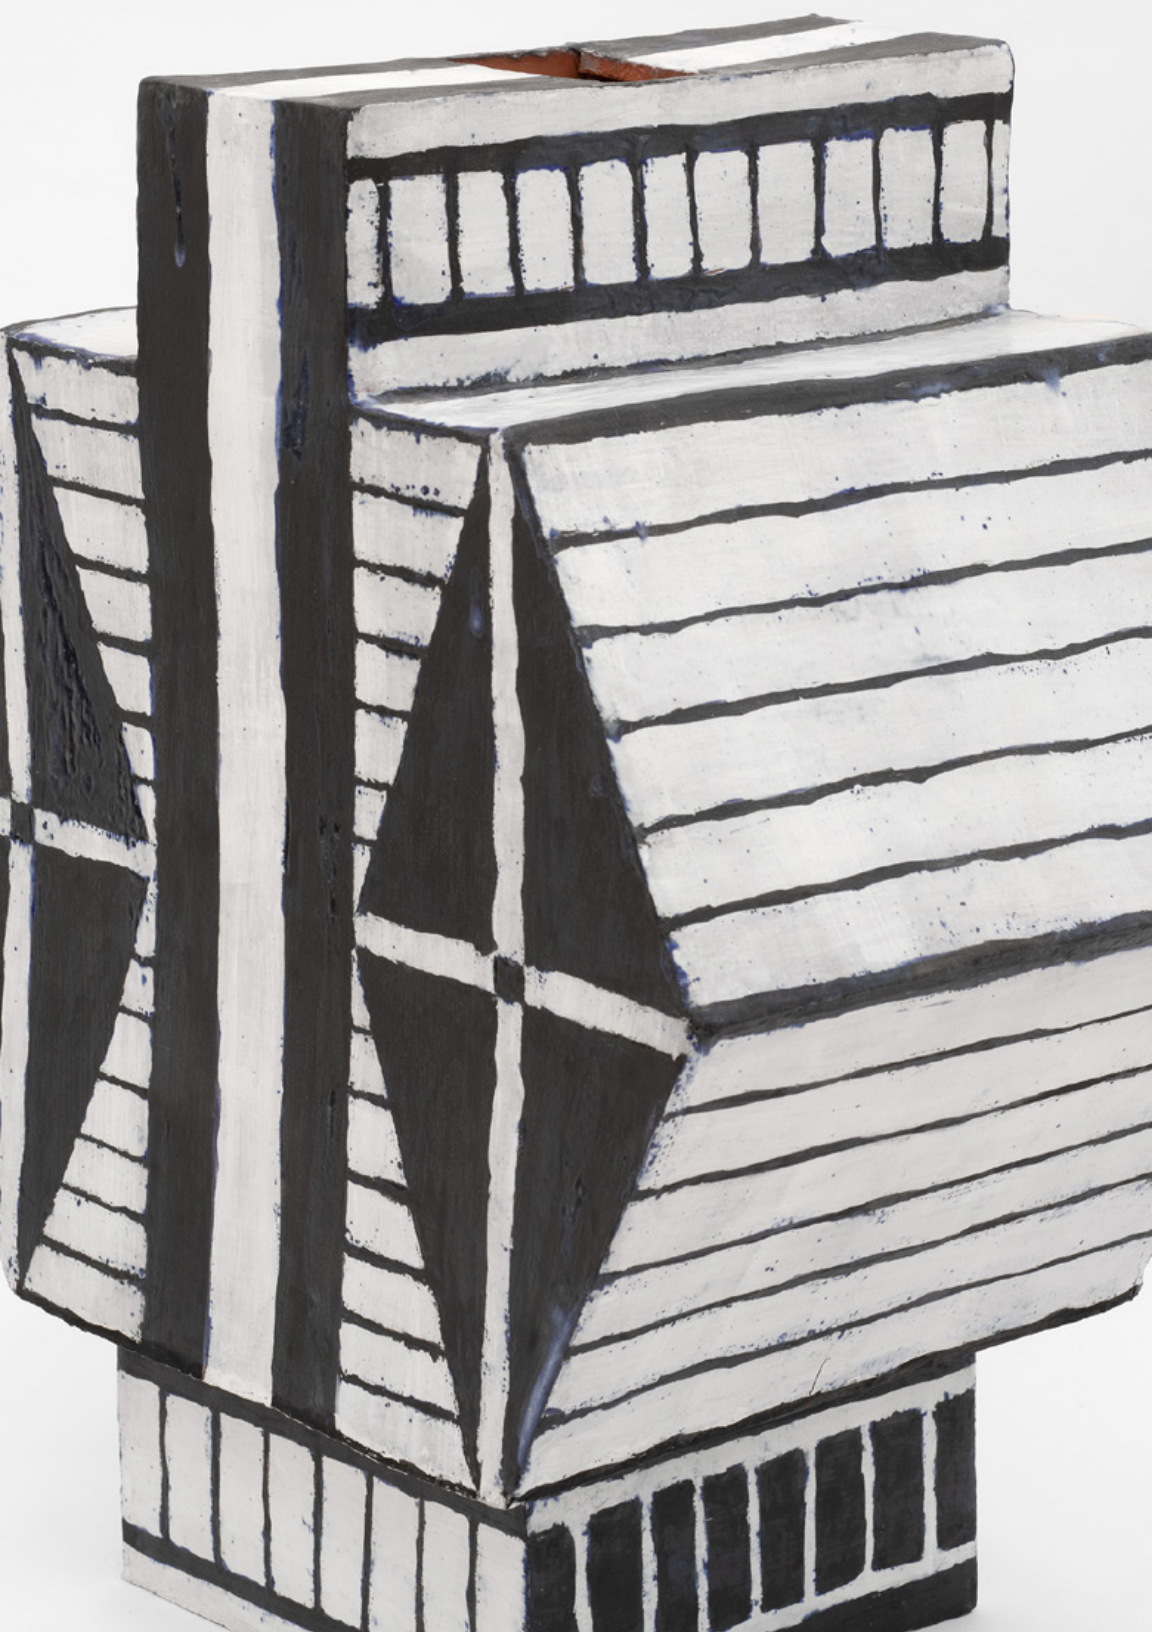

17 × 20 × 10 inches (43.18 × 50.80 × 25.40 cm)

Arch with Lotuses, 2021
Glazed earthenware
4 ½ x 10 ½ x 3 ½ inches (11.43 x 26.67 x 8.89 cm)

Lotus and Water, 2021
Glazed earthenware
21 x 17 x 11 inches (53.34 x 43.18 x 27.94 cm)