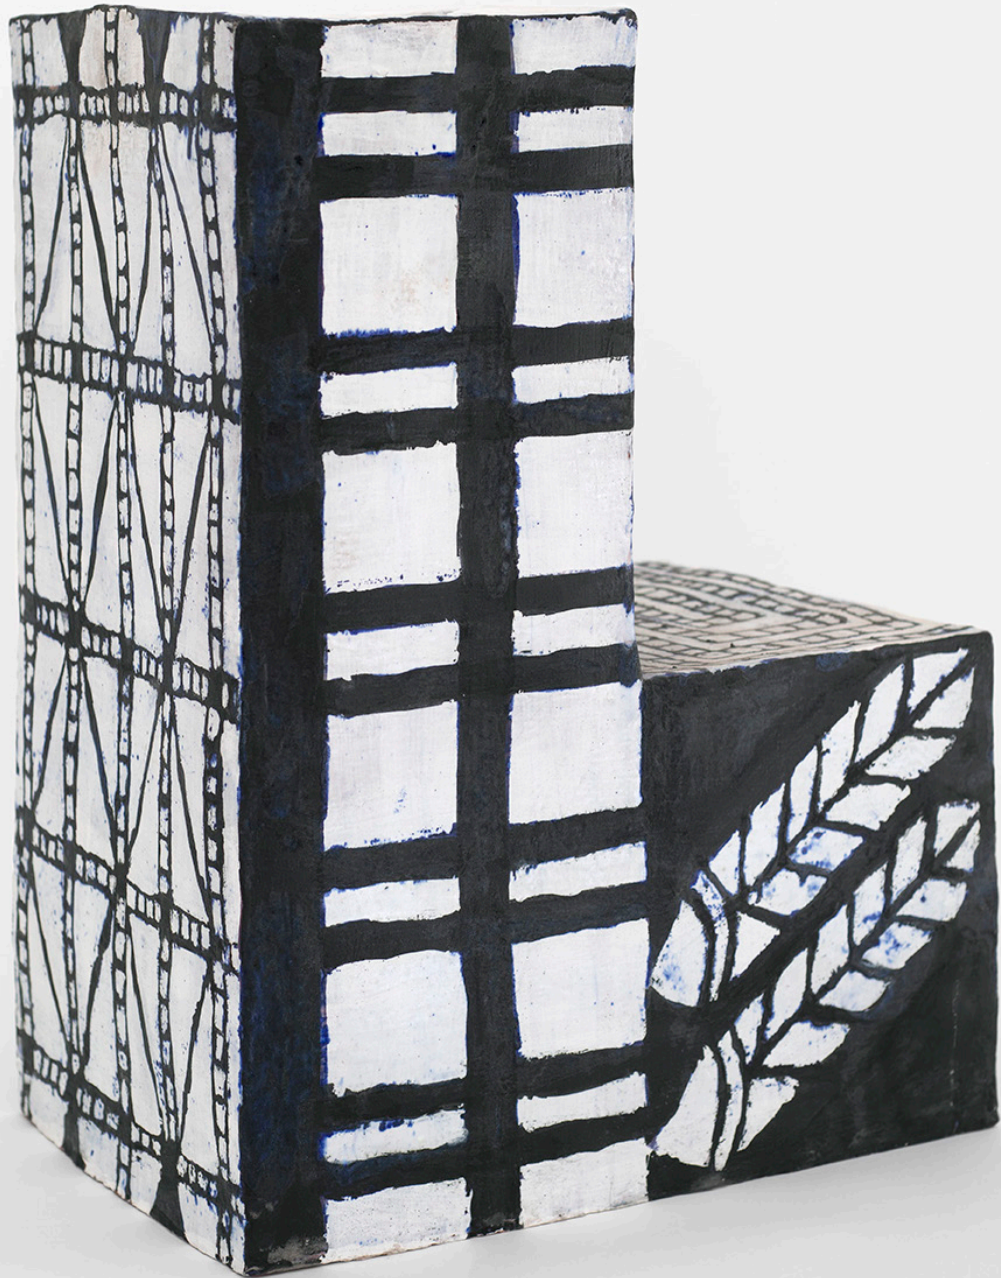

Albarelo with Rising Triangles, 2023
Glazed earthenware
22 × 10 × 10 inches (55.88 × 25.40 × 25.40 cm)

Vessel with Descending Triangles, 2023
Glazed earthenware
21 x 14 x 14 inches (53.34 x 35.56 x 35.56 cm)

Vessel with Descending Triangles, 2023
Glazed earthenware
21 x 14 x 14 inches (53.34 x 35.56 x 35.56 cm)

Vessel with Long Neck and Arrow Flowers, 2023
Glazed earthenware
22 × 19 × 19 inches (55.88 × 48.26 × 48.26 cm)