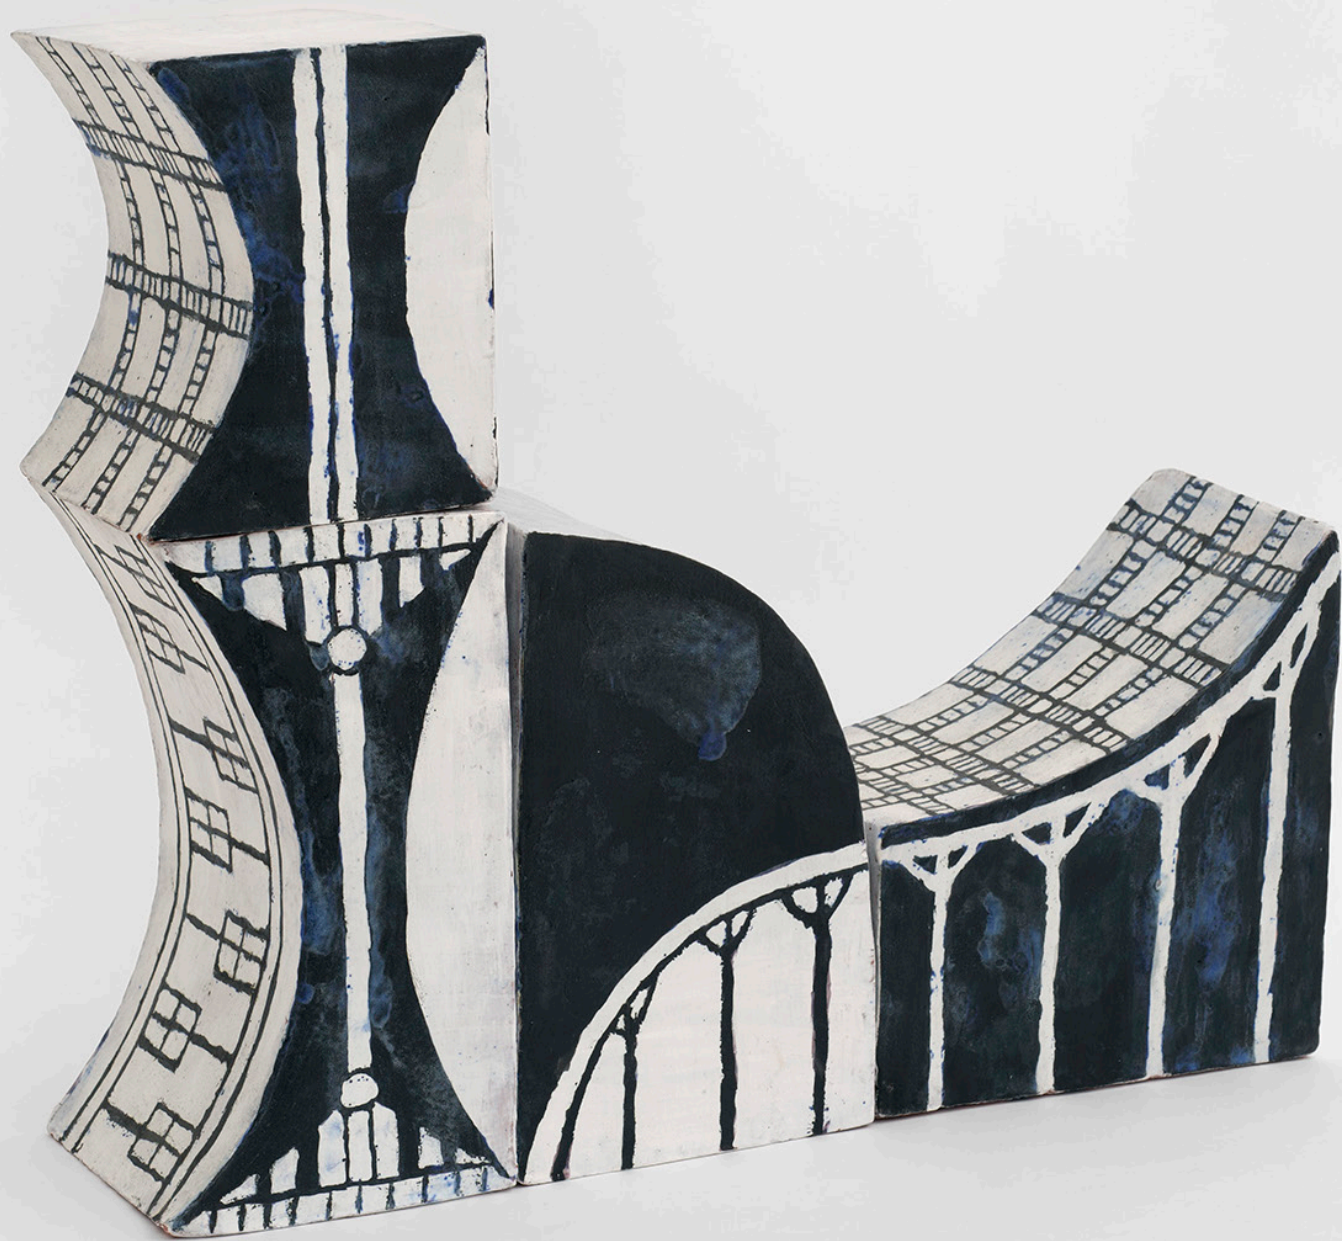

Arch with Lotuses, 2021
Glazed earthenware
4 ½ × 10 ½ × 3 ½ inches (11.43 × 26.67 × 8.89 cm)

Arch, 2020
Glazed earthenware
12 x 23 x 10 inches (30.48 x 58.42 x 25.40 cm)

Mountains with Trees, 2020

Glazed earthenware

17 × 20 × 10 inches (43.18 × 50.80 × 25.40 cm)

Arch with Lotuses, 2021
Glazed earthenware
4 ½ x 10 ½ x 3 ½ inches (11.43 x 26.67 x 8.89 cm)

Lotus and Water, 2021
Glazed earthenware
21 x 17 x 11 inches (53.34 x 43.18 x 27.94 cm)

Coptic Planter with Clover Diamonds, 2020
Glazed earthenware
14 x 10 ½ x 10 ½ inches (35.56 x 26.67 x 26.67 cm)

Small Reclining S, 2022
Glazed earthenware
17 ½ x 20 x 6 inches
(44.45 x 50.80 x 15.24 cm)