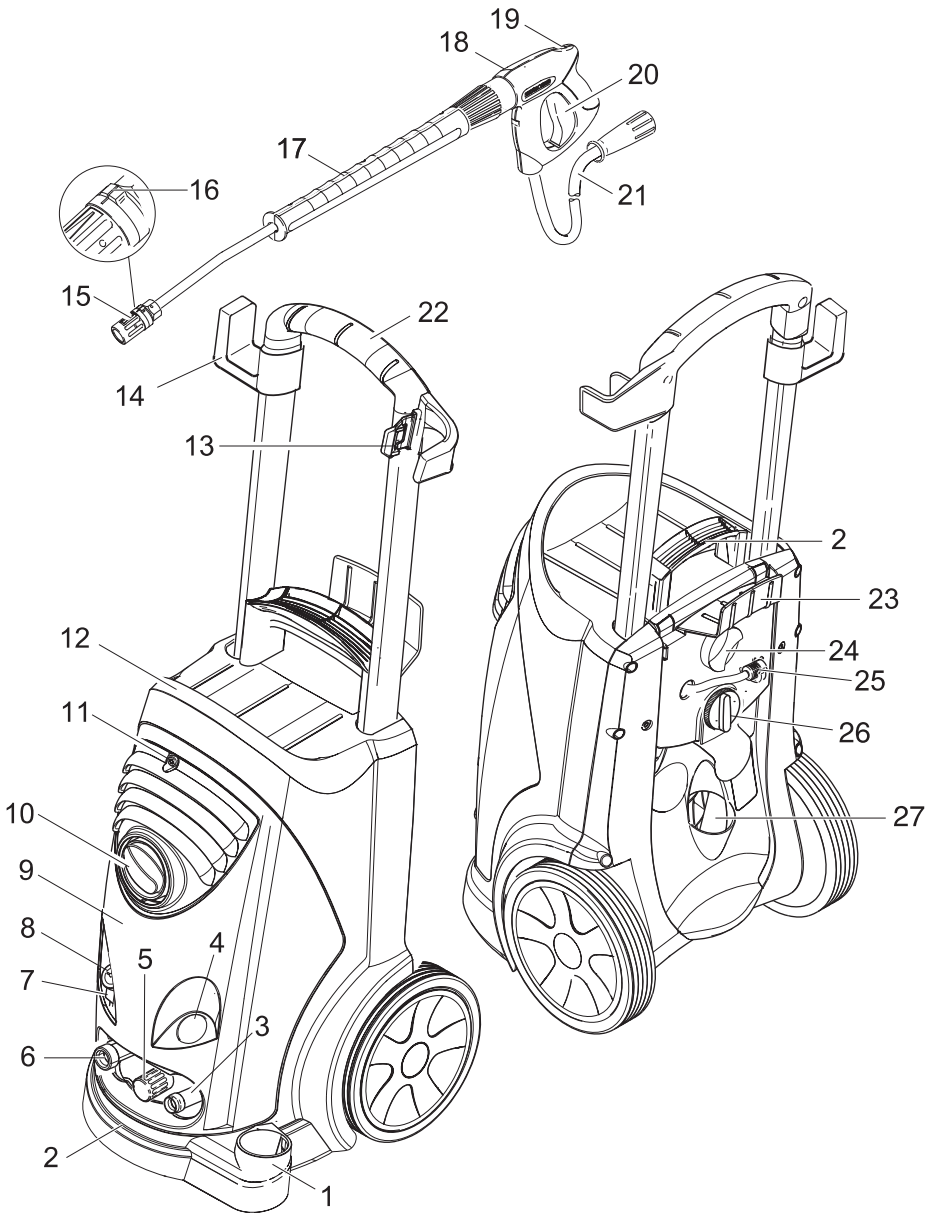

HD 2.3/15 C Ed
HD 3.0/20 C Ea

Unit components

Please fold out illustration page at the front

- 1 Nozzle rest
- 2 Handle
- 3 High-pressure outlet
- 4 Manometer
- 5 Pressure/flow control
- 6 Water connection
- 7 Oil level display
- 8 Oil reservoir
- 9 Hood
- 10 Unit switch
- 11 Fastening screw for hood
- 12 Hose rest
- 13 Handgun support
- 14 Hose hook
- 15 Nozzle
- 16 Marking of the nozzle
- 17 Spray lance
- 18 Hand-held spray gun
- 19 Safety catch of hand-held spray gun
- 20 Lever of hand-held spray gun
- 21 High-pressure hose
- 22 Push-handle
- 23 Cable holder
- 24 Push-handle clamping screw
- 25 Detergent suction-hose with filter
- 26 Detergent metering valve
- 27 Accessories box