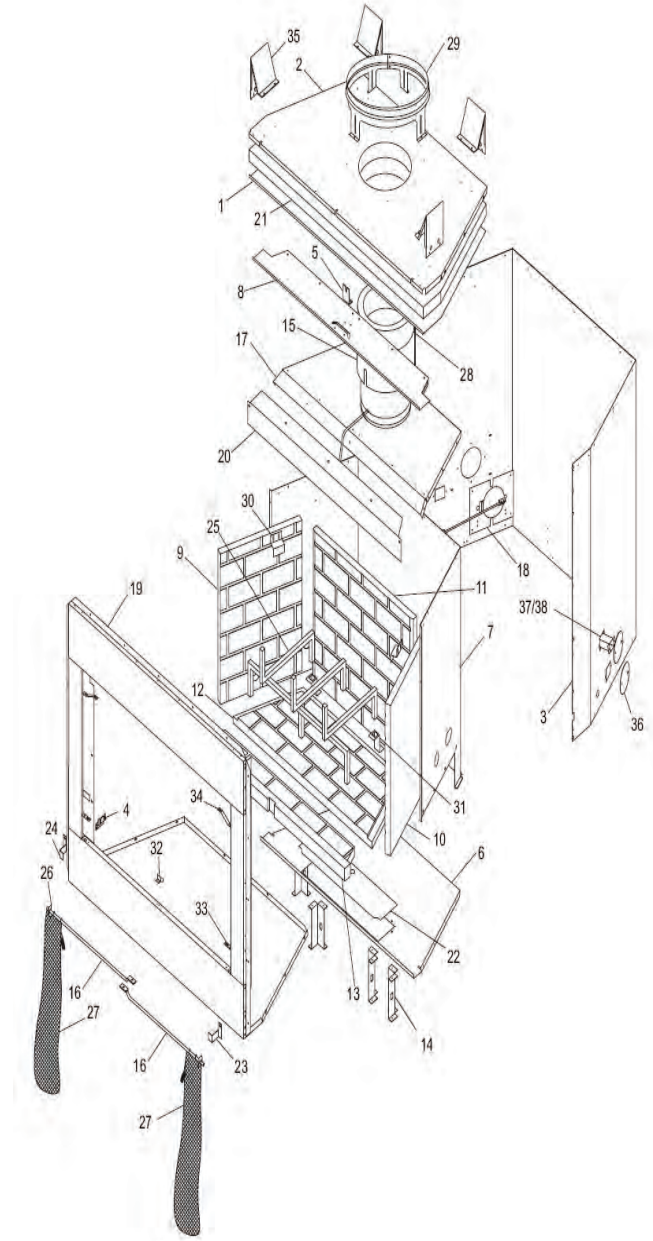

FMI Tuscan 36" Woodburning Fireplace

MODELS: S36, S36H, S36R, S36RH

Part Number	Description	
1	**	Insulation Pan
2	**	Fireplace Top
3	**	Fireplace Surround
4	106642-01	Air Rod Retainer
5	106643-01	Damper Rod Retainer
6	**	Firebox Bottom
7	**	Firebox Surround
8	**	Air Separator
9	See Below	Left Refractory
10	See Below	Right Refractory
11	See Below	Rear Refractory
12	See Below	Bottom Rear Refractory
13	See Below	Bottom Front Refractory
14	**	Firebox Support Leg
15	**	Damper Can Collar
16	106691-01	Screen Rod (2 Required)
17	**	Firebox Top Assembly
18	**	Air Kit Door Assembly
19	**	Face Weldment
20	110892-01	Air Deflector
21	**	Fireplace Top Insulation
22	107775-01	Access Panel
23	107854-01	Right Refractory Bracket
24	107854-02	Left Refractory Bracket
25	111028-01	Grate
26	11418	Push-On Nut
27	110890-01	Screen (2 Required)
28	**	Collar Insulation
29	20023	Chimney Starter Collar
30	20027	Refractory Retainer
31	106539-02	Grate Retainer
32	111073-01	Door Stop
33	111204-01	Pivot Clip
34	20090	Spring Clip
35	20280	Top Spacer
36	21171	Conduit Plate Cover
37	21379	Gas Conduit
38	21380	Gas Conduit

PARTS AVAILABLE - NOT SHOWN		
106625-01	Home Owner's Guide	
20093	Ember Protector	

Standard White Brick Refractory		
9	106658-03	Left Refractory
10	106659-03	Right Refractory
11	106660-03	Rear Refractory
12	110899-01	Bottom Rear Refractory
13	110900-01	Bottom Front Refractory

Herringbone White Brick Refractory		
9	108164-03	Left Refractory
10	108165-03	Right Refractory
11	108166-03	Rear Refractory
12	110899-01	Bottom Rear Refractory
13	110900-01	Bottom Front Refractory

Part No.	Description	
Standard Red Brick Refractory		
9	106658-02	Left Refractory
10	106659-02	Right Refractory
11	106660-02	Rear Refractory
12	110899-02	Bottom Rear Refractory
13	110900-02	Bottom Front Refractory