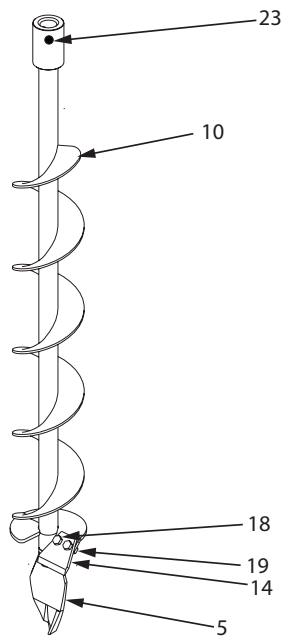

ILLUSTRATED PARTS BREAKDOWN - Auger Parts List

EA4F