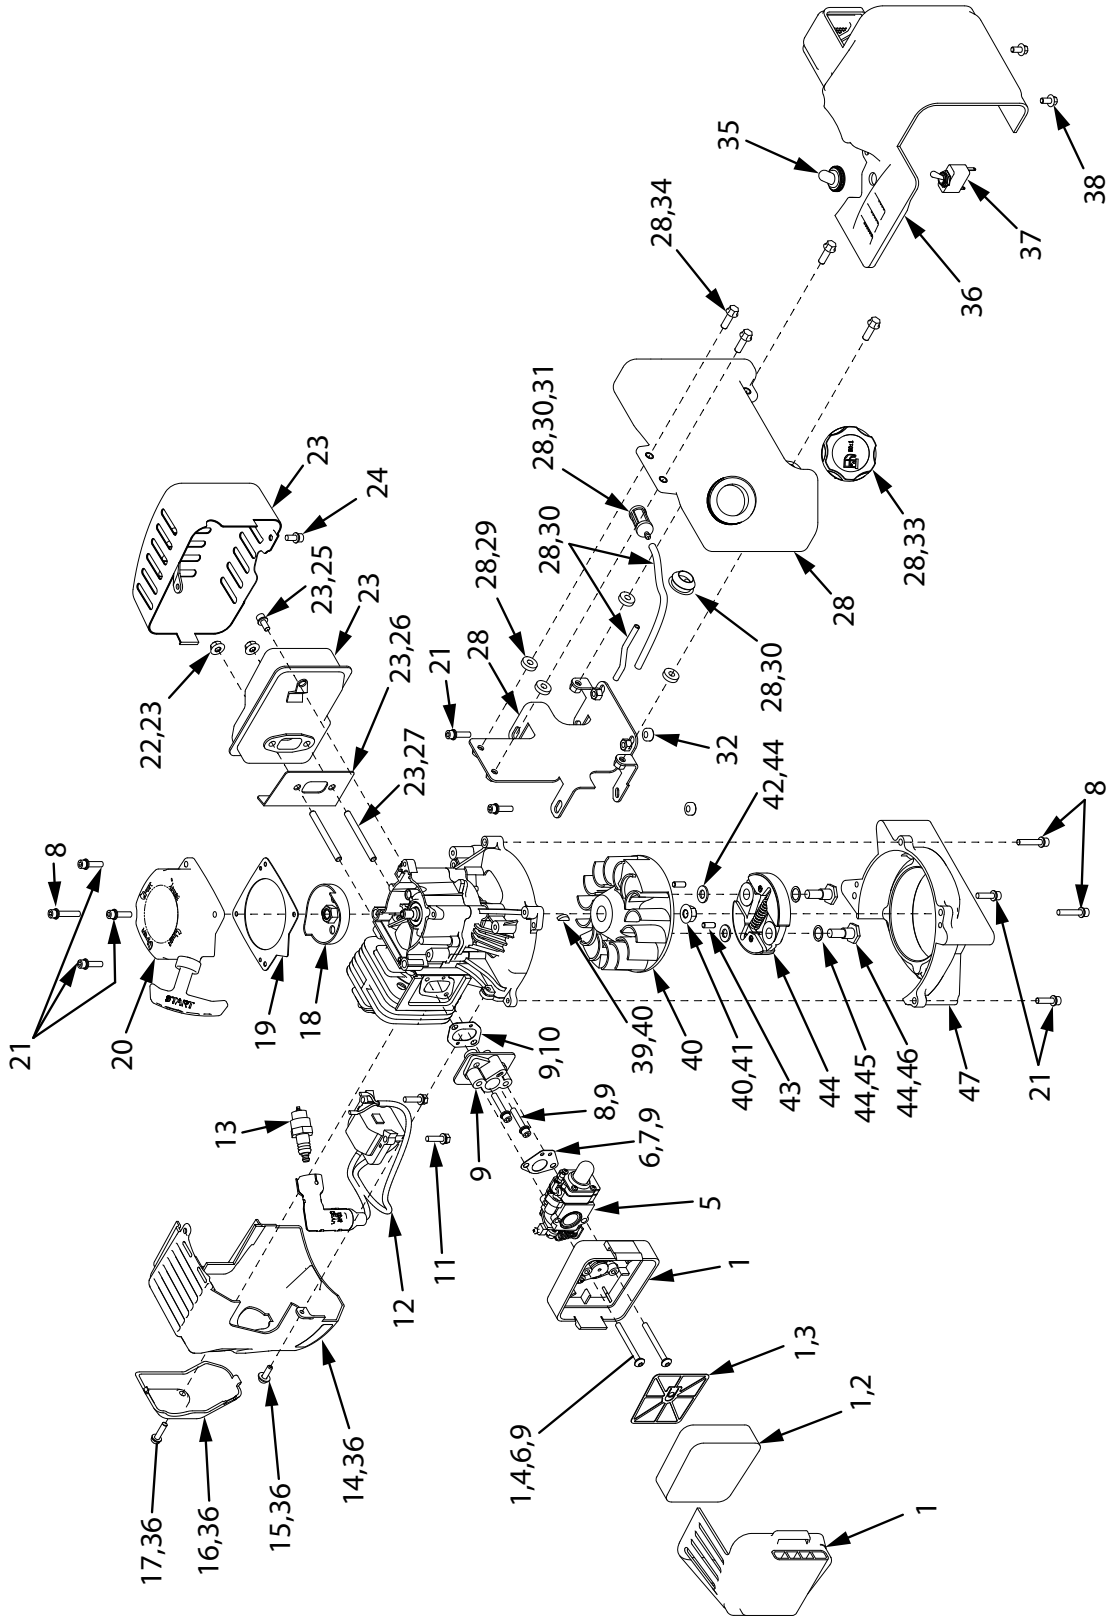

Operator's Manual
Original Operating Instructions

Dually™ Earth Auger Powerhead

SN

Includes Model:

10310

P/N: 27870
ECN: 11533
REV1: 03/01/17
© 2017 Ardisam, Inc.
All Rights Reserved

ILLUSTRATED PARTS BREAKDOWN - Powerhead and Transmission Assembly

KEY #	PART NO.	DESCRIPTION	QTY.
1	27871	ENGINE 52CC EPA, CARB, ICES-002	1
2	10473	CABLE ASSEMBLY TWO INTO ONE	1
3	4844	HANDLEBAR FOAMED DUAL STYLE	1
4	4814	BOLT 10-24 X 1-1/4 PTHMS ZN F-T	2
5	4819	ASSEMBLY TRIGGER LONG THROW W/ OUT CABLE	2
6	90148	BOLT 1/4-20 X 3/4 HH GR5 BLK ZN W/ PATCH	4
7	3004119	TRANSMISSION ASSEMBLY	1
8	3004100	CLUTCH DRUM	1
9	75300	KIT TOP CASTING	1
10	8922	BALL BEARING R12 DOUBLE LIP	3
11	8919	GASKET	1
12	9814	GEAR 7T PINION 5/8" THREADED	1

*Item not shown

ILLUSTRATED PARTS BREAKDOWN - Engine Assembly

ILLUSTRATED PARTS BREAKDOWN - Engine Assembly

ITEM NO.	PART NO.	DESCRIPTION	QTY.
1	11350	KIT AIR FILTER ASSEMBLY	1
2	3004156	FOAM AIR FILTER ELEMENT	1
3	3004157	FILTER REINFORCEMENT PLATE	1
4	15209	BOLT M5 X 0.8 X 52 ALLEN	2
5	20718	CARBURETOR 52CC ENGINE	1
6	3004114	KIT CARBURETOR REPAIR	1
7	300479	GASKET CARBURETOR	1
8	17952	BOLT M5 X 0.8 X 28 MM SOCKET	5
9	11205	KIT INTAKE MANIFOLD	1
10	300476	GASKET INTAKE	1
11	300335	BOLT M5 X 0.8 X 20 HEX PHILIPS	2
12	11172	SPARK PLUG COIL	1
13	35906	SPARK PLUG TORCH L7RTC	1
14	300482	ENGINE SHROUD RED	1
15	10887	BOLT M5 X 0.8 X 16 MM PHILIPS	1
16	300483	CAP ENGINE SHROUD BLACK	1
17	300439	BOLT M5 X 0.8 X 20 MM PHILIPS	1
18	300491	CUP RECOIL CLUTCH	1
19	300429	SPACER PLATE RECOIL CLUTCH	1
20	300430	RECOIL ASSEMBLY WITH HANDLE	1
21	17946	BOLT M5 X 0.8 X 20 MM SOCKET	7
22	300492	NUT M6 X 1.0 MM HEX FLANGE	2
23	25977	KIT MUFFLER REPLACEMENT	1
24	17888	BOLT M5 X 0.8 X 12 MM SOCKET	1