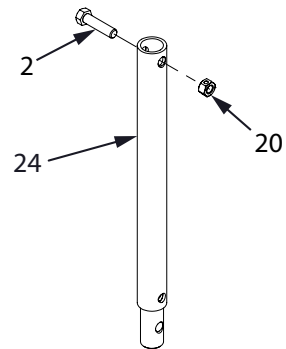

ILLUSTRATED PARTS BREAKDOWN - Auger Parts List

EA2F, EA3F

EA4F

EA6F

EA8F

EA10F

EXT12

EXT18

ILLUSTRATED PARTS BREAKDOWN - Auger Parts List

KEY NO.	PART NO.	DESCRIPTION	QTY.
1	1423	BOLT-HHCS, 5/16-18 X 2", GRADE 5	2
2	1433	BOLT-HHCS, 3/8-16 X 1-1/2"	2
3	22142	SHOCK TOP 1-PC	1
4	60G56	NUT-HEX 2-WAY REVERSIBLE LOCK-NUT, 5/16-18	2
5	8958HD	FISHTAIL POINT	1
6	8970	EARTH POINT	1
7	8980	SHOCK SPRING	1
8	EA2F	EARTH AUGER, 2" W/FISHTAIL POINT	1
9	EA3F	EARTH AUGER, 3" W/FISHTAIL POINT	1
10	EA4F	EARTH AUGER, 4" W/FISHTAIL POINT	1
11	EA6F	EARTH AUGER, 6" W/FISHTAIL POINT	1
12	EA8F	EARTH AUGER, 8" W/FISHTAIL POINT	1
13	EA10F	EARTH AUGER, 10" W/FISHTAIL POINT	1
14	EB4*	EARTH BLADE, 4"	1
15	EB6*	EARTH BLADE, 6"	1
16	EB8*	EARTH BLADE, 8"	1
17	EB10*	EARTH BLADE, 10"	1
18	EBOLT	BOLT-HEX, 1/4-28 X 5/8", GRADE 5	2
19	ENUT	NUT-NYLOC, 1/4-28	2
20	2104	NUT HEX LOCKING, 3/8-16	2
21	WF516	WASHER-FLAT, 5/16"	2
22	715	SET SCREW 1/4-20 X 1/4 SCPC BLK OXIDED	2
23	8955	BOLT 3/8-16 X 1-1/4 SHCS	1
24	EXT12	DEPTH EXTENSION, 12"	1
25	EXT18	DEPTH EXTENSION, 18"	1
ITEMS NOT SHOWN			
-	EB6HD*	HEAVY DUTY EARTH BLADE, 6"	1
-	EB8HD*	HEAVY DUTY EARTH BLADE, 8"	1
-	EB10HD*	HEAVY DUTY EARTH BLADE, 10"	1