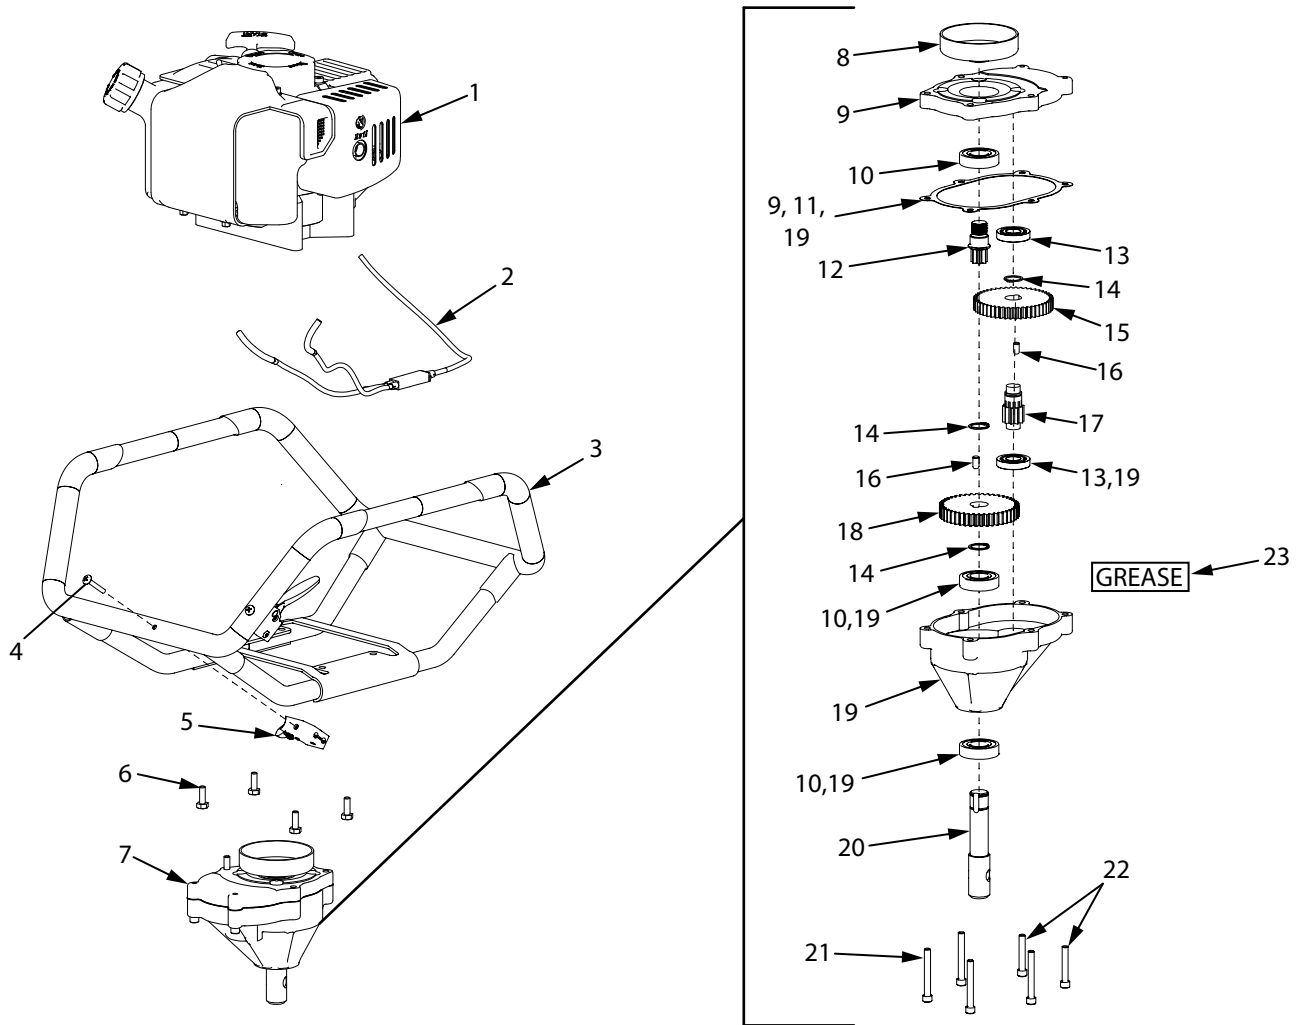

KEY #	PART NO.	DESCRIPTION	QTY.
1	27871	ENGINE 52CC EPA, CARB, ICES-002	1
2	10473	CABLE ASSEMBLY TWO INTO ONE	1
3	4844	HANDLEBAR FOAMED DUAL STYLE	1
4	4814	BOLT 10-24 X 1-1/4 PTHMS ZN F-T	2
5	4819	ASSEMBLY TRIGGER LONG THROW W/ OUT CABLE	2
6	90148	BOLT 1/4-20 X 3/4 HH GR5 BLK ZN W/ PATCH	4
7	3004119	TRANSMISSION ASSEMBLY	1
8	3004100	CLUTCH DRUM	1
9	75300	KIT TOP CASTING	1
10	8922	BALL BEARING R12 DOUBLE LIP	3
11	8919	GASKET	1
12	9814	GEAR 7T PINION 5/8" THREADED	1

KEY #	PART NO.	DESCRIPTION	QTY.
13	8923	BALL BEARING R10	2
14	8924	SNAP RING	3
15	8914	GEAR 48T HARDENED	1
16	8915	DOWEL PIN STEEL 1/4" X 1/2"	2
17	9214A	GEAR 10T CLUSTER PINION HT	1
18	8912	GEAR 44T 3/4" HOLE	1
19	75600	KIT LOWER CASTING	1
20	8913	OUTPUT SHAFT 7/8"	1
21	8931F	BOLT 1/4-20 X 2 SHCS F-T	4
22	8929	BOLT 1/4-20 X 1-1/2 SHCS	2
23	11468	GREASE EP2 MOLY	1
24*	27869	MANUAL PARTS BAG	1

*Item not shown

ILLUSTRATED PARTS BREAKDOWN - Engine Assembly

ILLUSTRATED PARTS BREAKDOWN - Engine Assembly

ITEM NO.	PART NO.	DESCRIPTION	QTY.
1	11350	KIT AIR FILTER ASSEMBLY	1
2	3004156	FOAM AIR FILTER ELEMENT	1
3	3004157	FILTER REINFORCEMENT PLATE	1
4	15209	BOLT M5 X 0.8 X 52 ALLEN	2
5	20718	CARBURETOR 52CC ENGINE	1
6	3004114	KIT CARBURETOR REPAIR	1
7	300479	GASKET CARBURETOR	1
8	17952	BOLT M5 X 0.8 X 28 MM SOCKET	5
9	11205	KIT INTAKE MANIFOLD	1
10	300476	GASKET INTAKE	1
11	300335	BOLT M5 X 0.8 X 20 HEX PHILIPS	2
12	11172	SPARK PLUG COIL	1
13	35906	SPARK PLUG TORCH L7RTC	1
14	300482	ENGINE SHROUD RED	1
15	10887	BOLT M5 X 0.8 X 16 MM PHILIPS	1
16	300483	CAP ENGINE SHROUD BLACK	1
17	300439	BOLT M5 X 0.8 X 20 MM PHILIPS	1
18	300491	CUP RECOIL CLUTCH	1
19	300429	SPACER PLATE RECOIL CLUTCH	1
20	300430	RECOIL ASSEMBLY WITH HANDLE	1
21	17946	BOLT M5 X 0.8 X 20 MM SOCKET	7
22	300492	NUT M6 X 1.0 MM HEX FLANGE	2
23	25977	KIT MUFFLER REPLACEMENT	1
24	17888	BOLT M5 X 0.8 X 12 MM SOCKET	1