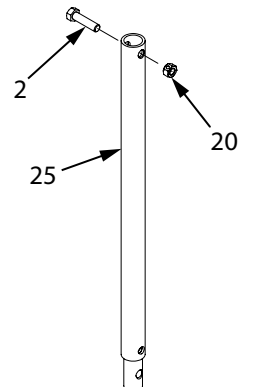

ILLUSTRATED PARTS BREAKDOWN - Auger Parts List

EA2F, EA3F

EA4F

EA6F

EA8F

EA10F

EXT12

EXT18

ILLUSTRATED PARTS BREAKDOWN - Auger Parts List

KEY NO.	PART NO.	DESCRIPTION	QTY.
1	1423	BOLT-HHCS, 5/16-18 X 2", GRADE 5	2
2	1433	BOLT-HHCS, 3/8-16 X 1-1/2"	2
3	22142	SHOCK TOP 1-PC	1
4	60G56	NUT-HEX 2-WAY REVERSIBLE LOCK-NUT, 5/16-18	2
5	8958HD	FISHTAIL POINT	1
6	8970	EARTH POINT	1
7	8980	SHOCK SPRING	1
8	EA2F	EARTH AUGER, 2" W/FISHTAIL POINT	1
9	EA3F	EARTH AUGER, 3" W/FISHTAIL POINT	1
10	EA4F	EARTH AUGER, 4" W/FISHTAIL POINT	1
11	EA6F	EARTH AUGER, 6" W/FISHTAIL POINT	1
12	EA8F	EARTH AUGER, 8" W/FISHTAIL POINT	1
13	EA10F	EARTH AUGER, 10" W/FISHTAIL POINT	1
14	EB4*	EARTH BLADE, 4"	1
15	EB6*	EARTH BLADE, 6"	1
16	EB8*	EARTH BLADE, 8"	1
17	EB10*	EARTH BLADE, 10"	1
18	EBOLT	BOLT-HEX, 1/4-28 X 5/8", GRADE 5	2
19	ENUT	NUT-NYLOC, 1/4-28	2
20	2104	NUT HEX LOCKING, 3/8-16	2
21	WF516	WASHER-FLAT, 5/16"	2
22	715	SET SCREW 1/4-20 X 1/4 SCPC BLK OXIDED	2
23	8955	BOLT 3/8-16 X 1-1/4 SHCS	1
24	EXT12	DEPTH EXTENSION, 12"	1
25	EXT18	DEPTH EXTENSION, 18"	1
ITEMS NOT SHOWN			
-	EB6HD*	HEAVY DUTY EARTH BLADE, 6"	1
-	EB8HD*	HEAVY DUTY EARTH BLADE, 8"	1
-	EB10HD*	HEAVY DUTY EARTH BLADE, 10"	1