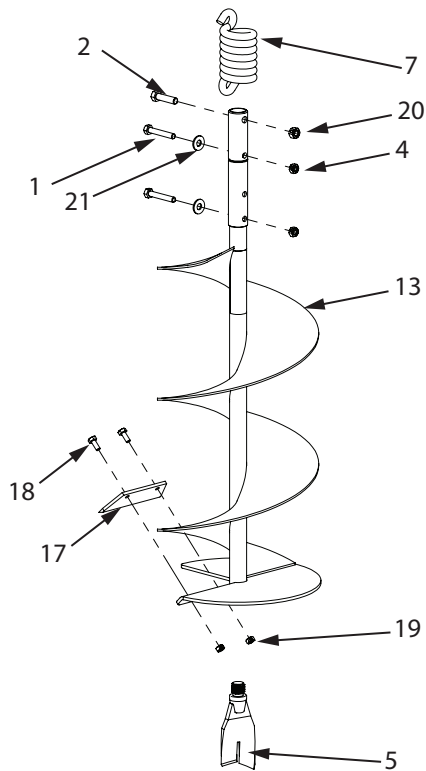

ILLUSTRATED PARTS BREAKDOWN - Auger Parts List

EA2F, EA3F

EA4F

EA6F

EA8F

EA10F

EXT12

EXT18

ILLUSTRATED PARTS BREAKDOWN - Auger Parts List

KEY NO.	PART NO.	DESCRIPTION	QTY.
1	1423	BOLT-HHCS, 5/16-18 X 2", GRADE 5	2
2	1433	BOLT-HHCS, 3/8-16 X 1-1/2"	2
3	22142	SHOCK TOP 1-PC	1
4	60G56	NUT-HEX 2-WAY REVERSIBLE LOCK-NUT, 5/16-18	2
5	8958HD	FISHTAIL POINT	1
6	8970	EARTH POINT	1
7	8980	SHOCK SPRING	1
8	EA2F	EARTH AUGER, 2" W/FISHTAIL POINT	1
9	EA3F	EARTH AUGER, 3" W/FISHTAIL POINT	1
10	EA4F	EARTH AUGER, 4" W/FISHTAIL POINT	1
11	EA6F	EARTH AUGER, 6" W/FISHTAIL POINT	1
12	EA8F	EARTH AUGER, 8" W/FISHTAIL POINT	1
13	EA10F	EARTH AUGER, 10" W/FISHTAIL POINT	1
14	EB4*	EARTH BLADE, 4"	1
15	EB6*	EARTH BLADE, 6"	1
16	EB8*	EARTH BLADE, 8"	1
17	EB10*	EARTH BLADE, 10"	1
18	EBOLT	BOLT-HEX, 1/4-28 X 5/8", GRADE 5	2
19	ENUT	NUT-NYLOC, 1/4-28	2
20	2104	NUT HEX LOCKING, 3/8-16	2
21	WF516	WASHER-FLAT, 5/16"	2
22	715	SET SCREW 1/4-20 X 1/4 SCPC BLK OXIDED	2
23	8955	BOLT 3/8-16 X 1-1/4 SHCS	1
24	EXT12	DEPTH EXTENSION, 12"	1
25	EXT18	DEPTH EXTENSION, 18"	1
ITEMS NOT SHOWN			
-	EB6HD*	HEAVY DUTY EARTH BLADE, 6"	1
-	EB8HD*	HEAVY DUTY EARTH BLADE, 8"	1
-	EB10HD*	HEAVY DUTY EARTH BLADE, 10"	1