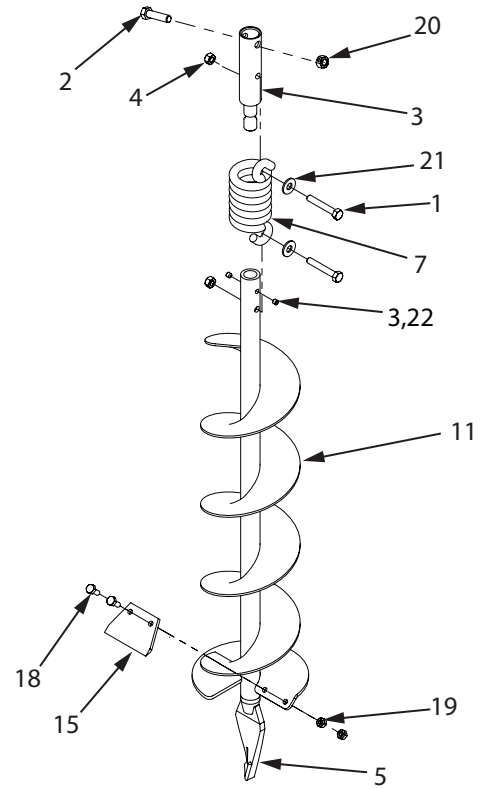

ILLUSTRATED PARTS BREAKDOWN - Auger Parts List

EA2F, EA3F

EA4F

EA6F

EA8F

EA10F

EXT12

EXT18

ILLUSTRATED PARTS BREAKDOWN - Auger Parts List

KEY NO.	PART NO.	DESCRIPTION	QTY.
1	1423	BOLT-HHCS, 5/16-18 X 2", GRADE 5	2
2	1433	BOLT-HHCS, 3/8-16 X 1-1/2"	2
3	22142	SHOCK TOP 1-PC	1
4	60G56	NUT-HEX 2-WAY REVERSIBLE LOCK-NUT, 5/16-18	2
5	8958HD	FISHTAIL POINT	1
6	8970	EARTH POINT	1
7	8980	SHOCK SPRING	1
8	EA2F	EARTH AUGER, 2" W/FISHTAIL POINT	1
9	EA3F	EARTH AUGER, 3" W/FISHTAIL POINT	1
10	EA4F	EARTH AUGER, 4" W/FISHTAIL POINT	1
11	EA6F	EARTH AUGER, 6" W/FISHTAIL POINT	1
12	EA8F	EARTH AUGER, 8" W/FISHTAIL POINT	1
13	EA10F	EARTH AUGER, 10" W/FISHTAIL POINT	1
14	EB4*	EARTH BLADE, 4"	1
15	EB6*	EARTH BLADE, 6"	1
16	EB8*	EARTH BLADE, 8"	1
17	EB10*	EARTH BLADE, 10"	1
18	EBOLT	BOLT-HEX, 1/4-28 X 5/8", GRADE 5	2
19	ENUT	NUT-NYLOC, 1/4-28	2
20	2104	NUT HEX LOCKING, 3/8-16	2
21	WF516	WASHER-FLAT, 5/16"	2
22	715	SET SCREW 1/4-20 X 1/4 SCPC BLK OXIDED	2
23	8955	BOLT 3/8-16 X 1-1/4 SHCS	1
24	EXT12	DEPTH EXTENSION, 12"	1
25	EXT18	DEPTH EXTENSION, 18"	1
ITEMS NOT SHOWN			
-	EB6HD*	HEAVY DUTY EARTH BLADE, 6"	1
-	EB8HD*	HEAVY DUTY EARTH BLADE, 8"	1
-	EB10HD*	HEAVY DUTY EARTH BLADE, 10"	1