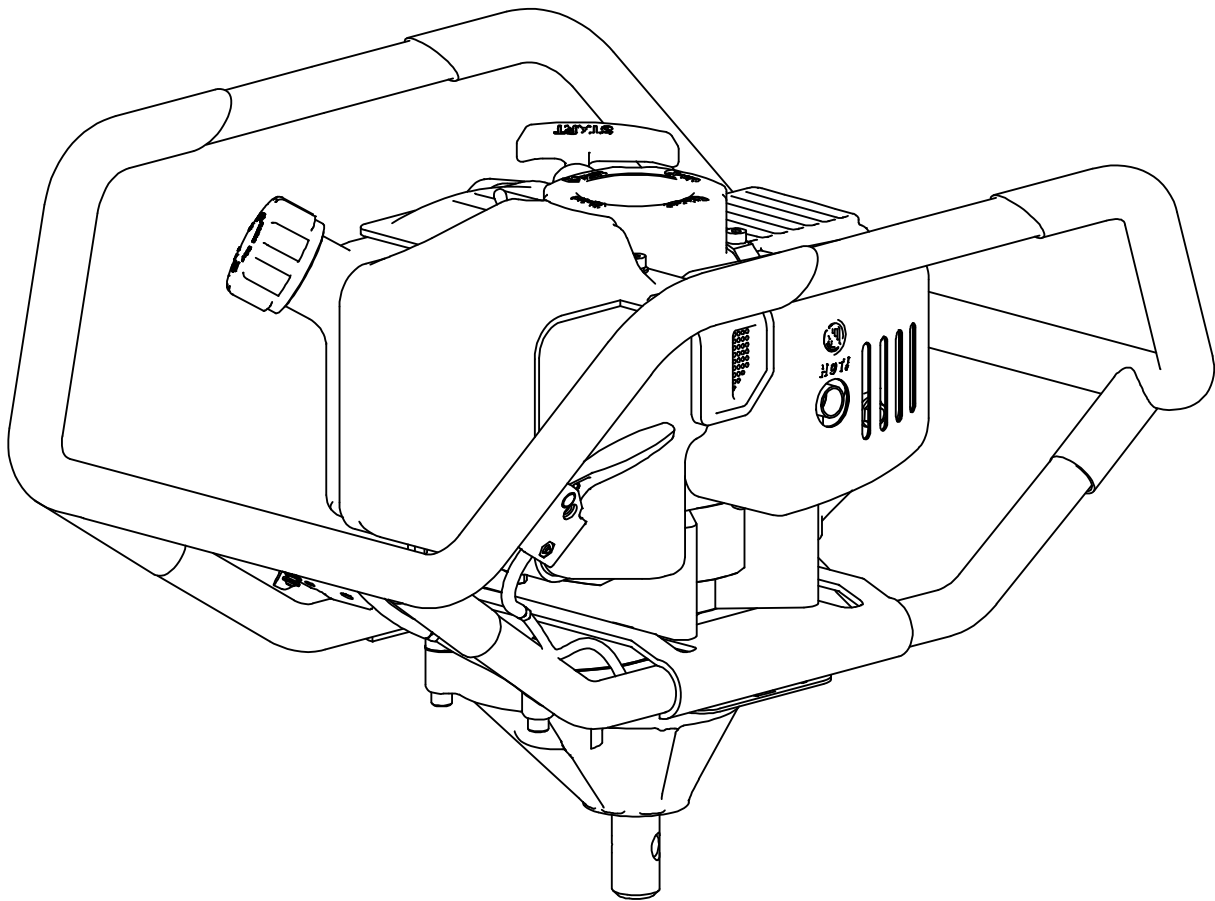

Operator's Manual
Original Operating Instructions

Dually™ Earth Auger Powerhead

SN

Includes Model:

10310

P/N: 27870
ECN: 11533
REV1: 03/01/17
© 2017 Ardisam, Inc.
All Rights Reserved

ILLUSTRATED PARTS BREAKDOWN - Powerhead and Transmission Assembly

KEY #	PART NO.	DESCRIPTION	QTY.
1	27871	ENGINE 52CC EPA, CARB, ICES-002	1
2	10473	CABLE ASSEMBLY TWO INTO ONE	1
3	4844	HANDLEBAR FOAMED DUAL STYLE	1
4	4814	BOLT 10-24 X 1-1/4 PTHMS ZN F-T	2
5	4819	ASSEMBLY TRIGGER LONG THROW W/ OUT CABLE	2
6	90148	BOLT 1/4-20 X 3/4 HH GR5 BLK ZN W/ PATCH	4
7	3004119	TRANSMISSION ASSEMBLY	1
8	3004100	CLUTCH DRUM	1
9	75300	KIT TOP CASTING	1
10	8922	BALL BEARING R12 DOUBLE LIP	3
11	8919	GASKET	1
12	9814	GEAR 7T PINION 5/8" THREADED	1

*Item not shown

ILLUSTRATED PARTS BREAKDOWN - Engine Assembly

ILLUSTRATED PARTS BREAKDOWN - Engine Assembly

ITEM NO.	PART NO.	DESCRIPTION	QTY.
1	11350	KIT AIR FILTER ASSEMBLY	1
2	3004156	FOAM AIR FILTER ELEMENT	1
3	3004157	FILTER REINFORCEMENT PLATE	1
4	15209	BOLT M5 X 0.8 X 52 ALLEN	2
5	20718	CARBURETOR 52CC ENGINE	1
6	3004114	KIT CARBURETOR REPAIR	1
7	300479	GASKET CARBURETOR	1
8	17952	BOLT M5 X 0.8 X 28 MM SOCKET	5
9	11205	KIT INTAKE MANIFOLD	1
10	300476	GASKET INTAKE	1
11	300335	BOLT M5 X 0.8 X 20 HEX PHILIPS	2
12	11172	SPARK PLUG COIL	1
13	35906	SPARK PLUG TORCH L7RTC	1
14	300482	ENGINE SHROUD RED	1
15	10887	BOLT M5 X 0.8 X 16 MM PHILIPS	1
16	300483	CAP ENGINE SHROUD BLACK	1
17	300439	BOLT M5 X 0.8 X 20 MM PHILIPS	1
18	300491	CUP RECOIL CLUTCH	1
19	300429	SPACER PLATE RECOIL CLUTCH	1
20	300430	RECOIL ASSEMBLY WITH HANDLE	1
21	17946	BOLT M5 X 0.8 X 20 MM SOCKET	7
22	300492	NUT M6 X 1.0 MM HEX FLANGE	2
23	25977	KIT MUFFLER REPLACEMENT	1
24	17888	BOLT M5 X 0.8 X 12 MM SOCKET	1