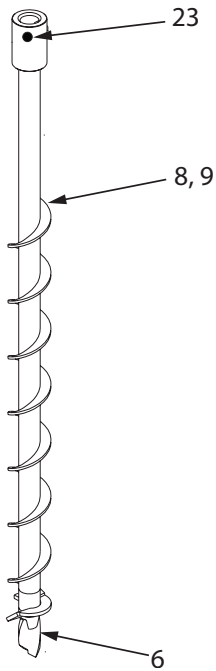

ILLUSTRATED PARTS BREAKDOWN - Auger Parts List

EA2F, EA3F