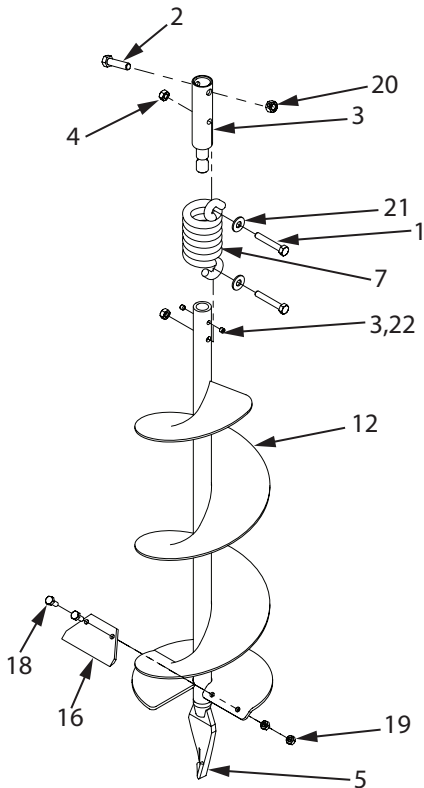

ILLUSTRATED PARTS BREAKDOWN - Auger Parts List

EA8F