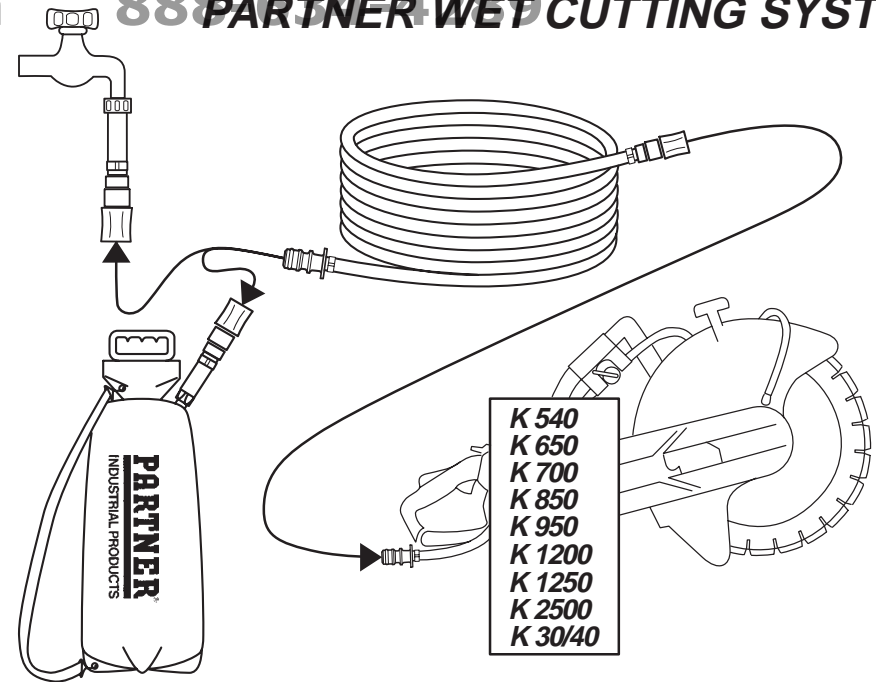

Water tank

506 20 08-01

531 03 10-04

PARTNER
INDUSTRIAL PRODUCTS
S-433 81 Partille, Sweden

108 07 40-09

ConstructionParts.com

Extension hose (Gardena)

506 29 30-33
PVC-hose 8/14 mm. L = 9.00 m.

ConstructionParts.com

Extension hose K3500 (Tema)

506 09 53-23
PVC-hose 8/14 mm. L = 7.75 m.

ConstructionParts.com

888-634-4289 PARTNER WET CUTTING SYSTEM

PARTNER
INDUSTRIAL PRODUCTS

888-634-4289

Wet cutting kit
506 29 30-03

888-634-4289

Partner Power Cutter		Ⓐ	Ⓑ	Ⓒ
K 500	12"	250	50	350
K 540	12"			
K 640	12"	250	50	350
K 700	14"	305	40	335
K 850	12"	250	50	400
K 950/K 1200	12"			
K 950/K 1200/K 1250	14"	305	40	365
K 950/K 1200/K 1250	16"	355	40	410
K 2500	16"	40	355	270
Y- pipe on right side				
K 30	12"	250	50	350
K 40	14"	305	40	335