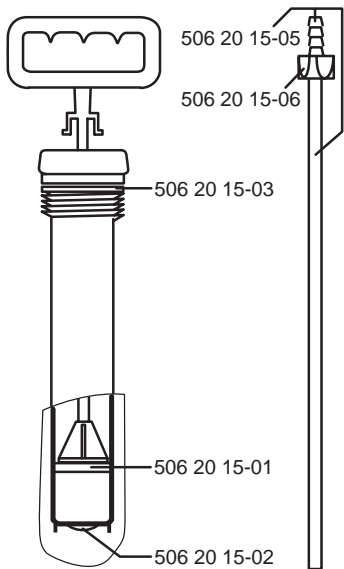

Water tank

506 20 08-01

531 03 10-04

PARTNER
INDUSTRIAL PRODUCTS
S-433 81 Partille, Sweden

108 07 40-09

ConstructionParts.com

Extension hose (Gardena)

506 29 30-33
PVC-hose 8/14 mm. L = 9.00 m.

ConstructionParts.com

Extension hose K3500 (Tema)

506 09 53-23
PVC-hose 8/14 mm. L = 7.75 m.

ConstructionParts.com

888-634-4289 PARTNER WET CUTTING SYSTEM

PARTNER
INDUSTRIAL PRODUCTS

888-634-4289

Wet cutting kit
506 29 30-03

888-634-4289

Partner Power Cutter		Ⓐ	Ⓑ	Ⓒ
K 500	12"	250	50	350
K 540	12"			
K 640	12"	250	50	350
K 700	14"	305	40	335
K 850	12"	250	50	400
K 950/K 1200	12"			
K 950/K 1200/K 1250	14"	305	40	365
K 950/K 1200/K 1250	16"	355	40	410
K 2500	16"	40	355	270
Y- pipe on right side				
K 30	12"	250	50	350
K 40	14"	305	40	335