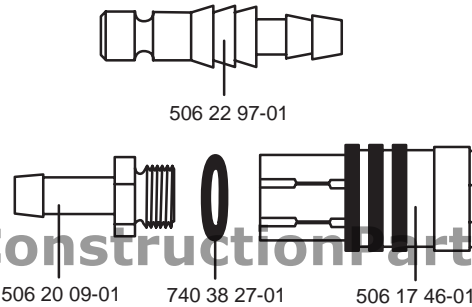

Water tank

506 20 08-01

531 03 10-04

PARTNER
INDUSTRIAL PRODUCTS
S-433 81 Partille, Sweden

108 07 40-09

ConstructionParts.com

Extension hose (Gardena)

506 29 30-33
PVC-hose 8/14 mm. L = 9.00 m.

ConstructionParts.com

Extension hose K3500 (Tema)

506 09 53-23
PVC-hose 8/14 mm. L = 7.75 m.

ConstructionParts.com

888-634-4289 PARTNER WET CUTTING SYSTEM

PARTNER
INDUSTRIAL PRODUCTS

888-634-4289

Wet cutting kit
506 29 30-03

888-634-4289

Partner Power Cutter		Ⓐ	Ⓑ	Ⓒ
K 500	12"	250	50	350
K 540	12"			
K 640	12"	250	50	350
K 700	14"	305	40	335
K 850	12"	250	50	400
K 950/K 1200	12"			
K 950/K 1200/K 1250	14"	305	40	365
K 950/K 1200/K 1250	16"	355	40	410
K 2500	16"	40	355	270
Y- pipe on right side				
K 30	12"	250	50	350
K 40	14"	305	40	335