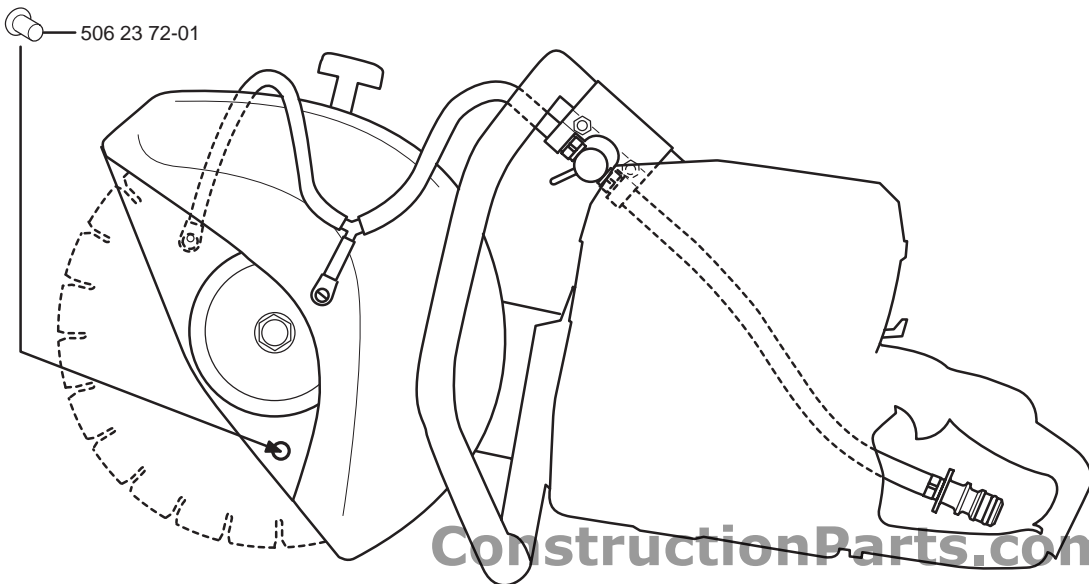

Water tank

506 20 08-01

531 03 10-04

PARTNER
INDUSTRIAL PRODUCTS
S-433 81 Partille, Sweden

108 07 40-09

ConstructionParts.com

Extension hose (Gardena)

506 29 30-33
PVC-hose 8/14 mm. L = 9.00 m.

ConstructionParts.com

Extension hose K3500 (Tema)

506 09 53-23
PVC-hose 8/14 mm. L = 7.75 m.

ConstructionParts.com

888-634-4289 PARTNER WET CUTTING SYSTEM

PARTNER
INDUSTRIAL PRODUCTS

888-634-4289

Wet cutting kit
506 29 30-03

888-634-4289

Partner Power Cutter		Ⓐ	Ⓑ	Ⓒ
K 500	12"	250	50	350
K 540	12"			
K 640	12"	250	50	350
K 700	14"	305	40	335
K 850	12"	250	50	400
K 950/K 1200	12"			
K 950/K 1200/K 1250	14"	305	40	365
K 950/K 1200/K 1250	16"	355	40	410
K 2500	16"	40	355	270
Y- pipe on right side				
K 30	12"	250	50	350
K 40	14"	305	40	335