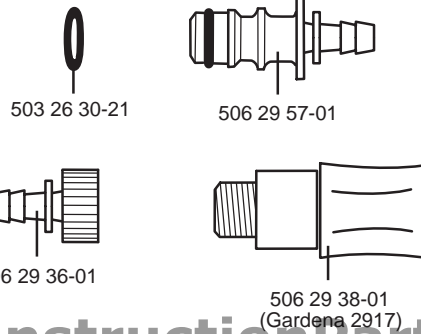

Water tank

506 20 08-01

531 03 10-04

PARTNER
INDUSTRIAL PRODUCTS
S-433 81 Partille, Sweden

108 07 40-09

ConstructionParts.com

Extension hose (Gardena)

506 29 30-33
PVC-hose 8/14 mm. L = 9.00 m.

ConstructionParts.com

Extension hose K3500 (Tema)

506 09 53-23
PVC-hose 8/14 mm. L = 7.75 m.

ConstructionParts.com

888-634-4289 PARTNER WET CUTTING SYSTEM

PARTNER
INDUSTRIAL PRODUCTS

888-634-4289

Wet cutting kit
506 29 30-03

888-634-4289

Partner Power Cutter		Ⓐ	Ⓑ	Ⓒ
K 500	12"	250	50	350
K 540	12"			
K 640	12"	250	50	350
K 700	14"	305	40	335
K 850	12"	250	50	400
K 950/K 1200	12"			
K 950/K 1200/K 1250	14"	305	40	365
K 950/K 1200/K 1250	16"	355	40	410
K 2500	16"	40	355	270
Y- pipe on right side				
K 30	12"	250	50	350
K 40	14"	305	40	335