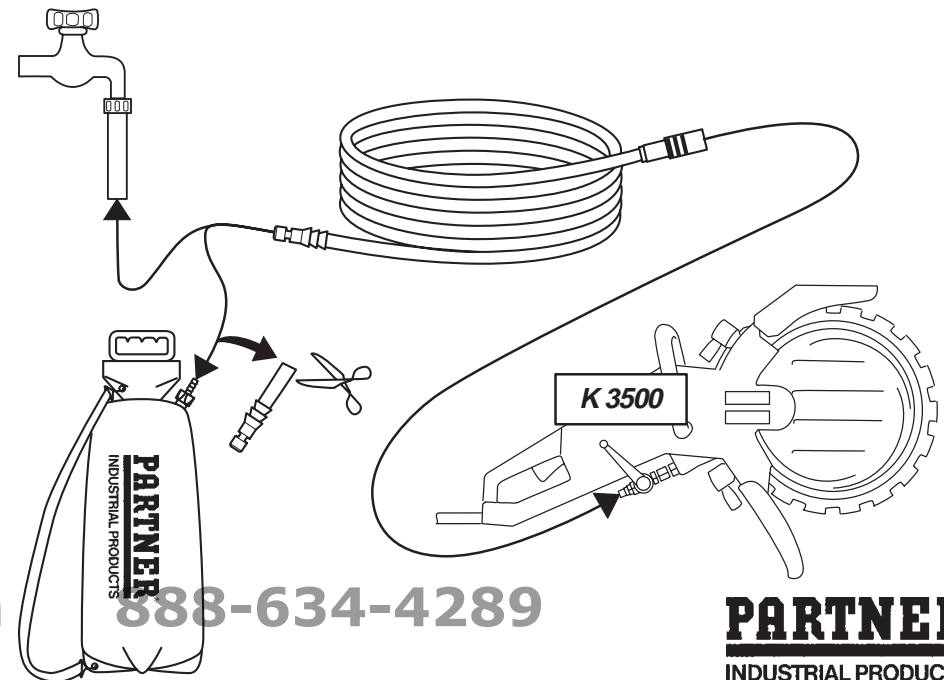

Water tank

506 20 08-01

531 03 10-04

PARTNER
INDUSTRIAL PRODUCTS
S-433 81 Partille, Sweden

108 07 40-09

ConstructionParts.com

Extension hose (Gardena)

506 29 30-33
PVC-hose 8/14 mm. L = 9.00 m.

ConstructionParts.com

Extension hose K3500 (Tema)

506 09 53-23
PVC-hose 8/14 mm. L = 7.75 m.

ConstructionParts.com

888-634-4289 PARTNER WET CUTTING SYSTEM

PARTNER
INDUSTRIAL PRODUCTS

888-634-4289

Wet cutting kit
506 29 30-03

888-634-4289

Partner Power Cutter		Ⓐ	Ⓑ	Ⓒ
K 500	12"	250	50	350
K 540	12"			
K 640	12"	250	50	350
K 700	14"	305	40	335
K 850	12"	250	50	400
K 950/K 1200	12"			
K 950/K 1200/K 1250	14"	305	40	365
K 950/K 1200/K 1250	16"	355	40	410
K 2500	16"	40	355	270
Y- pipe on right side				
K 30	12"	250	50	350
K 40	14"	305	40	335