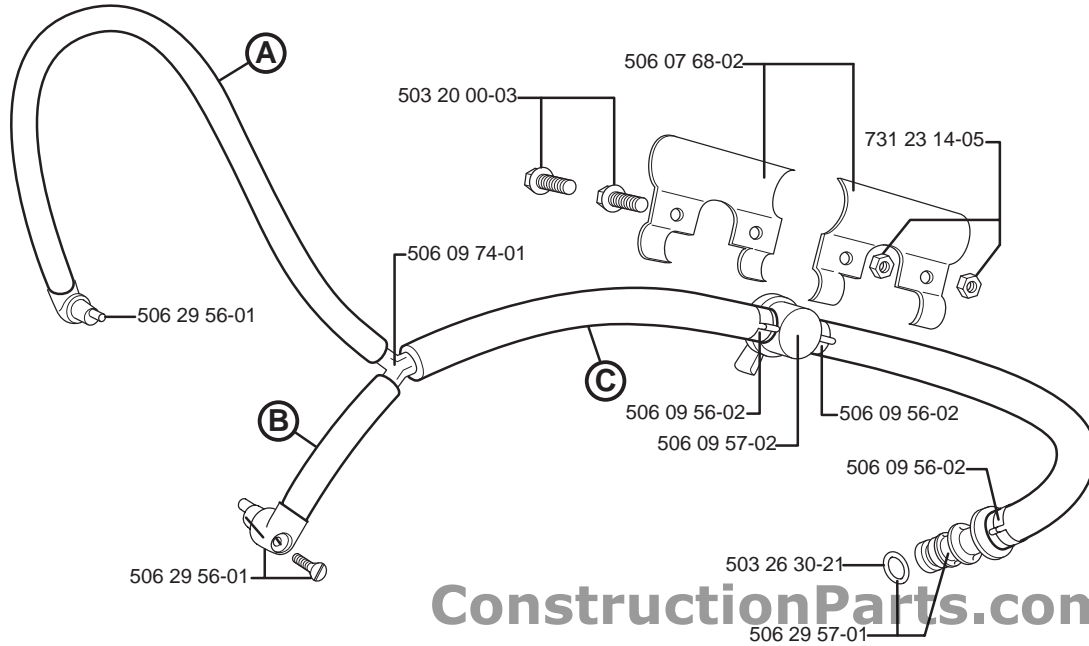

Water tank

506 20 08-01

531 03 10-04

PARTNER
INDUSTRIAL PRODUCTS
S-433 81 Partille, Sweden

108 07 40-09

ConstructionParts.com

Extension hose (Gardena)

506 29 30-33
PVC-hose 8/14 mm. L = 9.00 m.

ConstructionParts.com

Extension hose K3500 (Tema)

506 09 53-23
PVC-hose 8/14 mm. L = 7.75 m.

ConstructionParts.com

888-634-4289 PARTNER WET CUTTING SYSTEM

PARTNER
INDUSTRIAL PRODUCTS

888-634-4289

Wet cutting kit
506 29 30-03

888-634-4289

Partner Power Cutter		Ⓐ	Ⓑ	Ⓒ
K 500	12"	250	50	350
K 540	12"			
K 640	12"	250	50	350
K 700	14"	305	40	335
K 850	12"	250	50	400
K 950/K 1200	12"			
K 950/K 1200/K 1250	14"	305	40	365
K 950/K 1200/K 1250	16"	355	40	410
K 2500	16"	40	355	270
Y- pipe on right side				
K 30	12"	250	50	350
K 40	14"	305	40	335