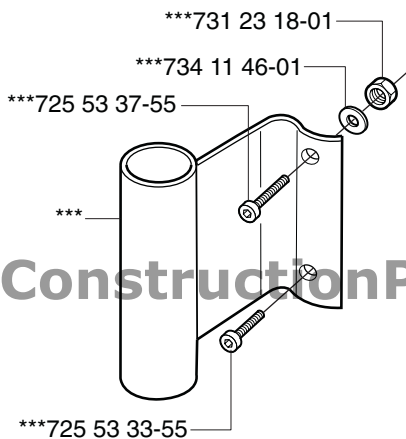

PARTNER

ConstructionParts.com

888-634-4289

IPL, WA 20, 2002-08, 106 29 53-61

ConstructionParts.com

WA 20
Wall Attachment Fixture
for K2500 and K3600

Reservdelar

Spare parts

PARTNER[®]

A WA 20 Carriage
*compl 506 31 93-02

ConstructionParts.com

888-634-4289

ConstructionParts.com

*Rail Kit (x2) 1m/3ft rail

***compl 506 32 35-01 K2500

ConstructionParts.com

**compl 506 32 33-01 K3600

888-634-4289

K3600

ConstructionParts.com 888-634-4289

ConstructionParts.com

K2500

ConstructionParts.com
ø 5,5mm
7/32"

888-634-4289