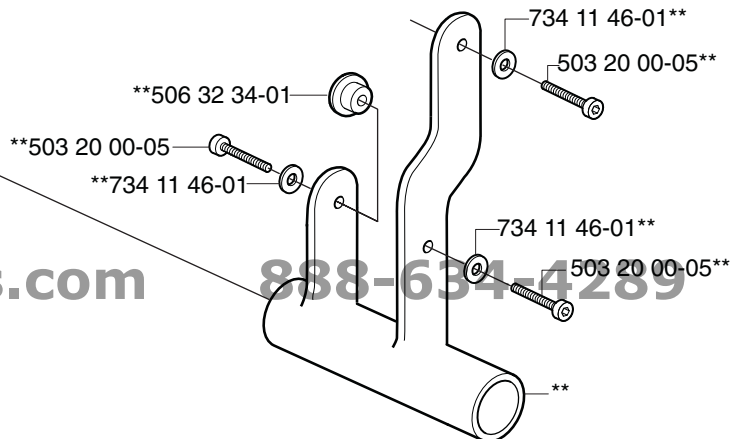

PARTNER

ConstructionParts.com

888-634-4289

IPL, WA 20, 2002-08, 106 29 53-61

ConstructionParts.com

WA 20
Wall Attachment Fixture
for K2500 and K3600

Reservdelar

Spare parts

PARTNER[®]

A WA 20 Carriage
*compl 506 31 93-02

ConstructionParts.com

888-634-4289

ConstructionParts.com

*Rail Kit (x2) 1m/3ft rail

***compl 506 32 35-01 K2500

ConstructionParts.com

**compl 506 32 33-01 K3600

888-634-4289

K3600

ConstructionParts.com 888-634-4289

ConstructionParts.com

K2500

ConstructionParts.com
ø 5,5mm
7/32"

888-634-4289

The play between the rail and the carriage can be adjusted by loosening the nut and adjusting the screw.

K3600
K2500