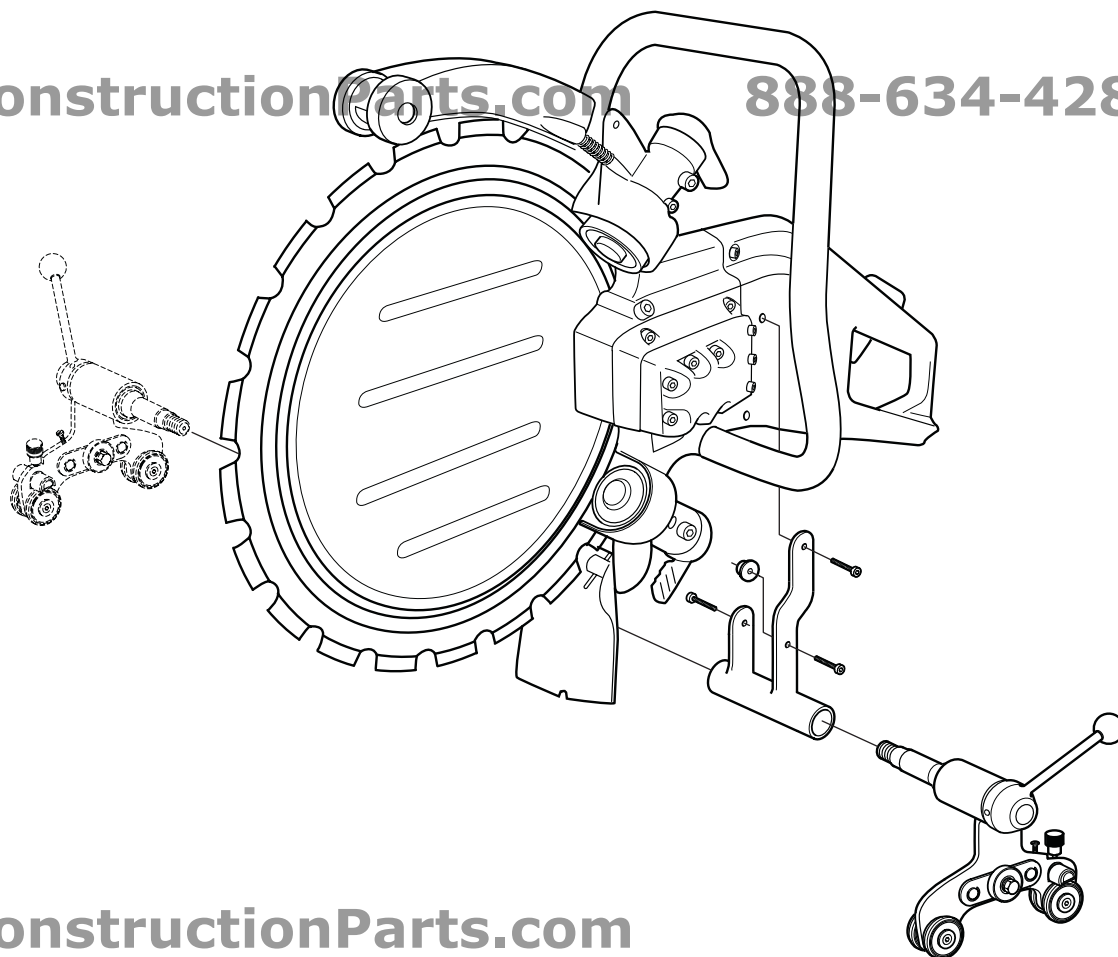

PARTNER

ConstructionParts.com

888-634-4289

IPL, WA 20, 2002-08, 106 29 53-61

ConstructionParts.com

WA 20
Wall Attachment Fixture
for K2500 and K3600

Reservdelar

Spare parts

PARTNER[®]

A WA 20 Carriage
*compl 506 31 93-02

ConstructionParts.com

888-634-4289

ConstructionParts.com

*Rail Kit (x2) 1m/3ft rail

***compl 506 32 35-01 K2500

ConstructionParts.com

**compl 506 32 33-01 K3600

888-634-4289

K3600

ConstructionParts.com 888-634-4289

ConstructionParts.com

K2500

ConstructionParts.com
ø 5,5mm
7/32"

888-634-4289

The play between the rail and the carriage can be adjusted by loosening the nut and adjusting the screw.

K3600
K2500