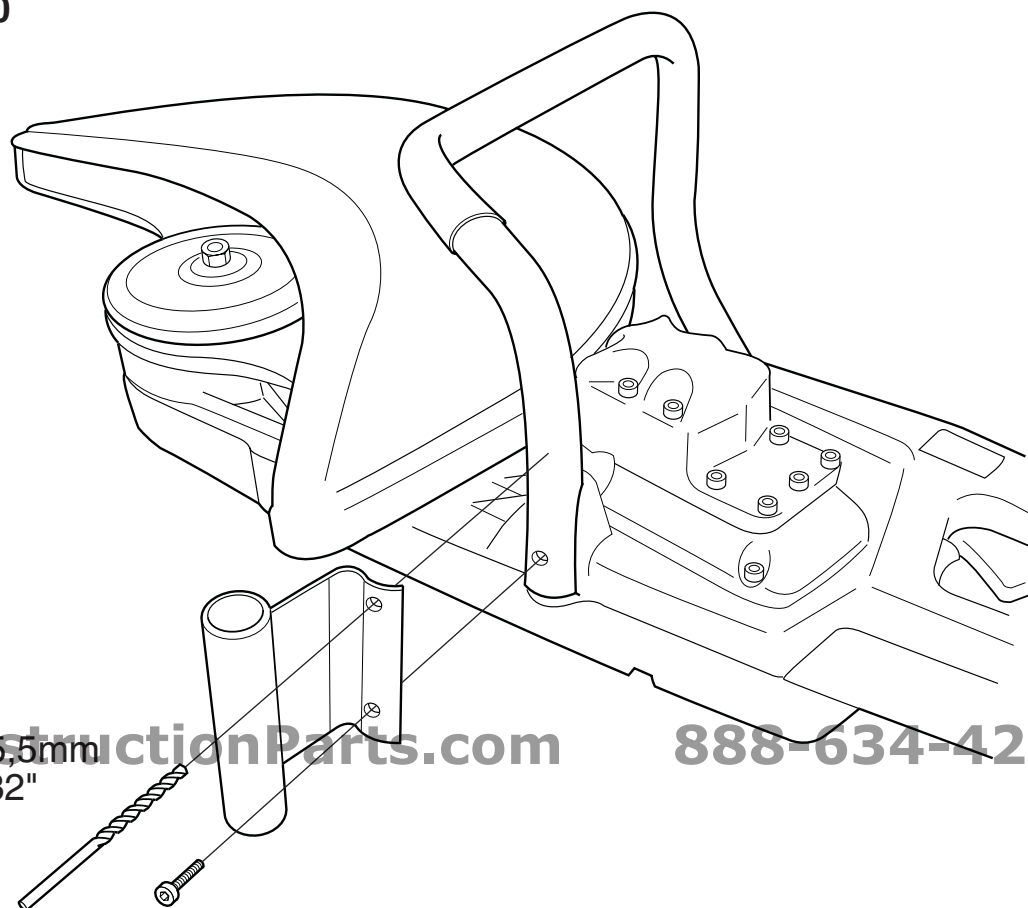

PARTNER

ConstructionParts.com

888-634-4289

IPL, WA 20, 2002-08, 106 29 53-61

ConstructionParts.com

WA 20
Wall Attachment Fixture
for K2500 and K3600

Reservdelar

Spare parts

PARTNER[®]

A WA 20 Carriage
*compl 506 31 93-02

ConstructionParts.com

888-634-4289

ConstructionParts.com

*Rail Kit (x2) 1m/3ft rail

***compl 506 32 35-01 K2500

ConstructionParts.com

**compl 506 32 33-01 K3600

888-634-4289

K3600

ConstructionParts.com 888-634-4289

ConstructionParts.com

K2500

ConstructionParts.com
ø 5,5mm
7/32"

888-634-4289

The play between the rail and the carriage can be adjusted by loosening the nut and adjusting the screw.

K3600
K2500