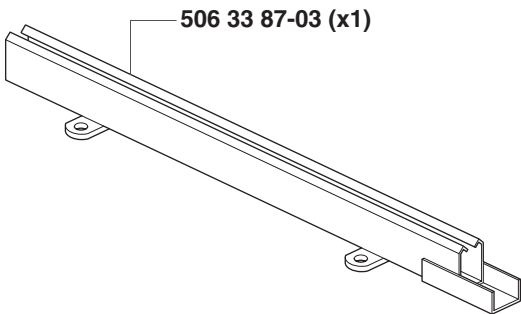

PARTNER[®]

A WA 20 Carriage
*compl 506 31 93-02

ConstructionParts.com

888-634-4289

ConstructionParts.com

*Rail Kit (x2) 1m/3ft rail

***compl 506 32 35-01 K2500

ConstructionParts.com