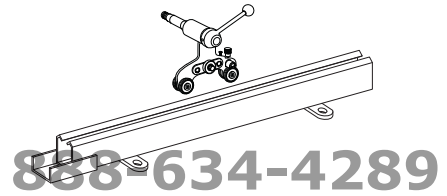

PARTNER

ConstructionParts.com

888-634-4289

IPL, WA 20, 2002-08, 106 29 53-61

ConstructionParts.com

WA 20
Wall Attachment Fixture
for K2500 and K3600

Reservdelar

Spare parts