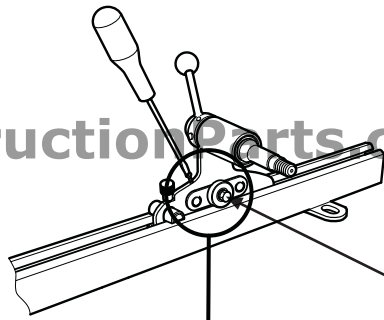

PARTNER[®]

A WA 20 Carriage
*compl 506 31 93-02

ConstructionParts.com

888-634-4289

ConstructionParts.com

*Rail Kit (x2) 1m/3ft rail

***compl 506 32 35-01 K2500

ConstructionParts.com

**compl 506 32 33-01 K3600

888-634-4289

K3600

ConstructionParts.com 888-634-4289

ConstructionParts.com

K2500

ConstructionParts.com
ø 5,5mm
7/32"

888-634-4289

The play between the rail and the carriage can be adjusted by loosening the nut and adjusting the screw.

K3600
K2500