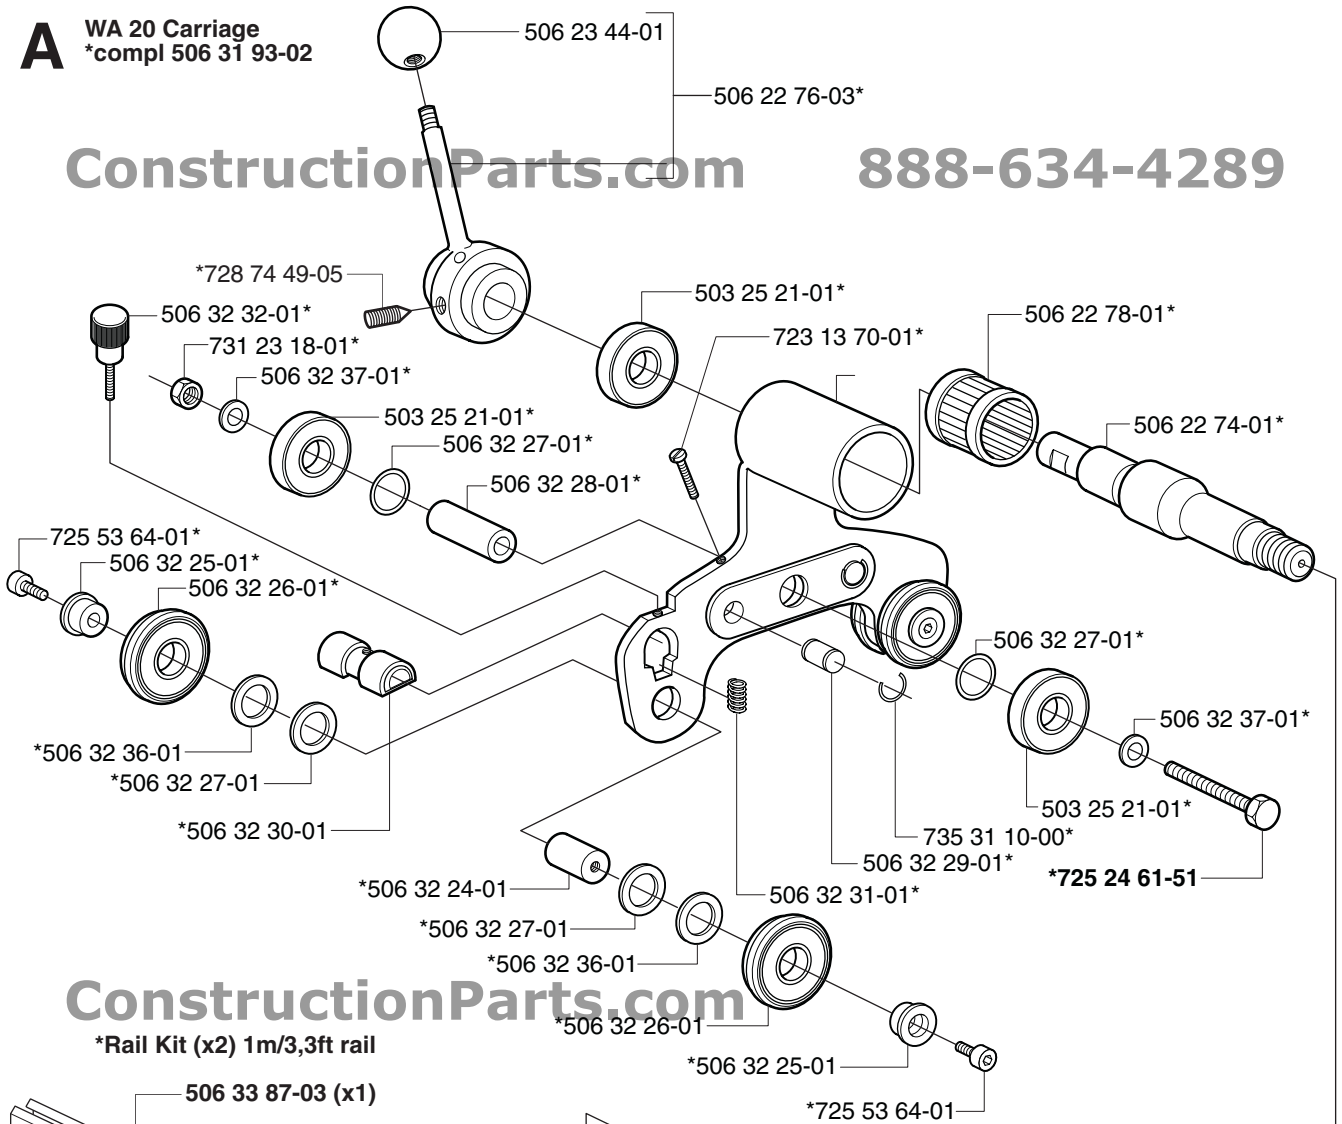

PARTNER

ConstructionParts.com

888-634-4289

IPL, WA 20, 2002-08, 106 29 53-61

ConstructionParts.com

WA 20
Wall Attachment Fixture
for K2500 and K3600

Reservdelar

Spare parts

PARTNER[®]

A WA 20 Carriage
*compl 506 31 93-02

ConstructionParts.com

888-634-4289

ConstructionParts.com

*Rail Kit (x2) 1m/3ft rail

***compl 506 32 35-01 K2500

ConstructionParts.com

**compl 506 32 33-01 K3600

888-634-4289

K3600

ConstructionParts.com 888-634-4289

ConstructionParts.com

K2500

ConstructionParts.com
ø 5,5mm
7/32"

888-634-4289

The play between the rail and the carriage can be adjusted by loosening the nut and adjusting the screw.

K3600
K2500