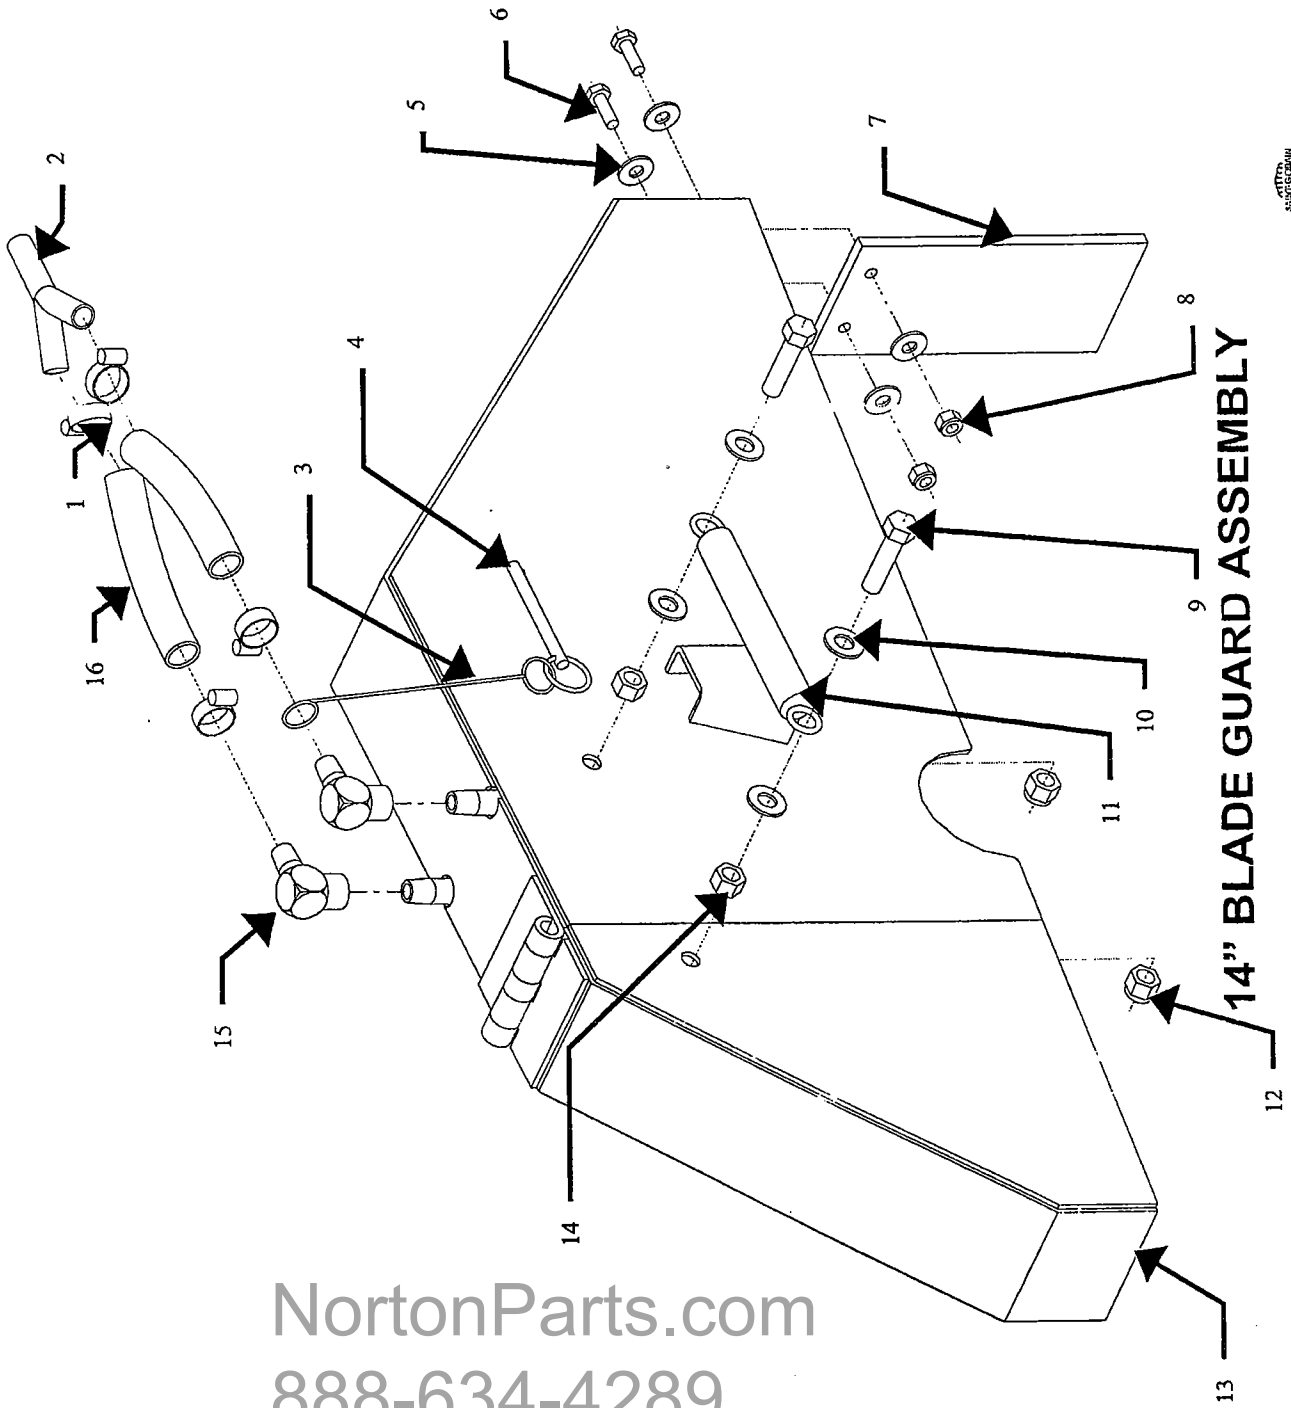

ASSOCIATED

MANUFACTURING

NortonParts.com
888-634-4289
An iBuy Stores Company