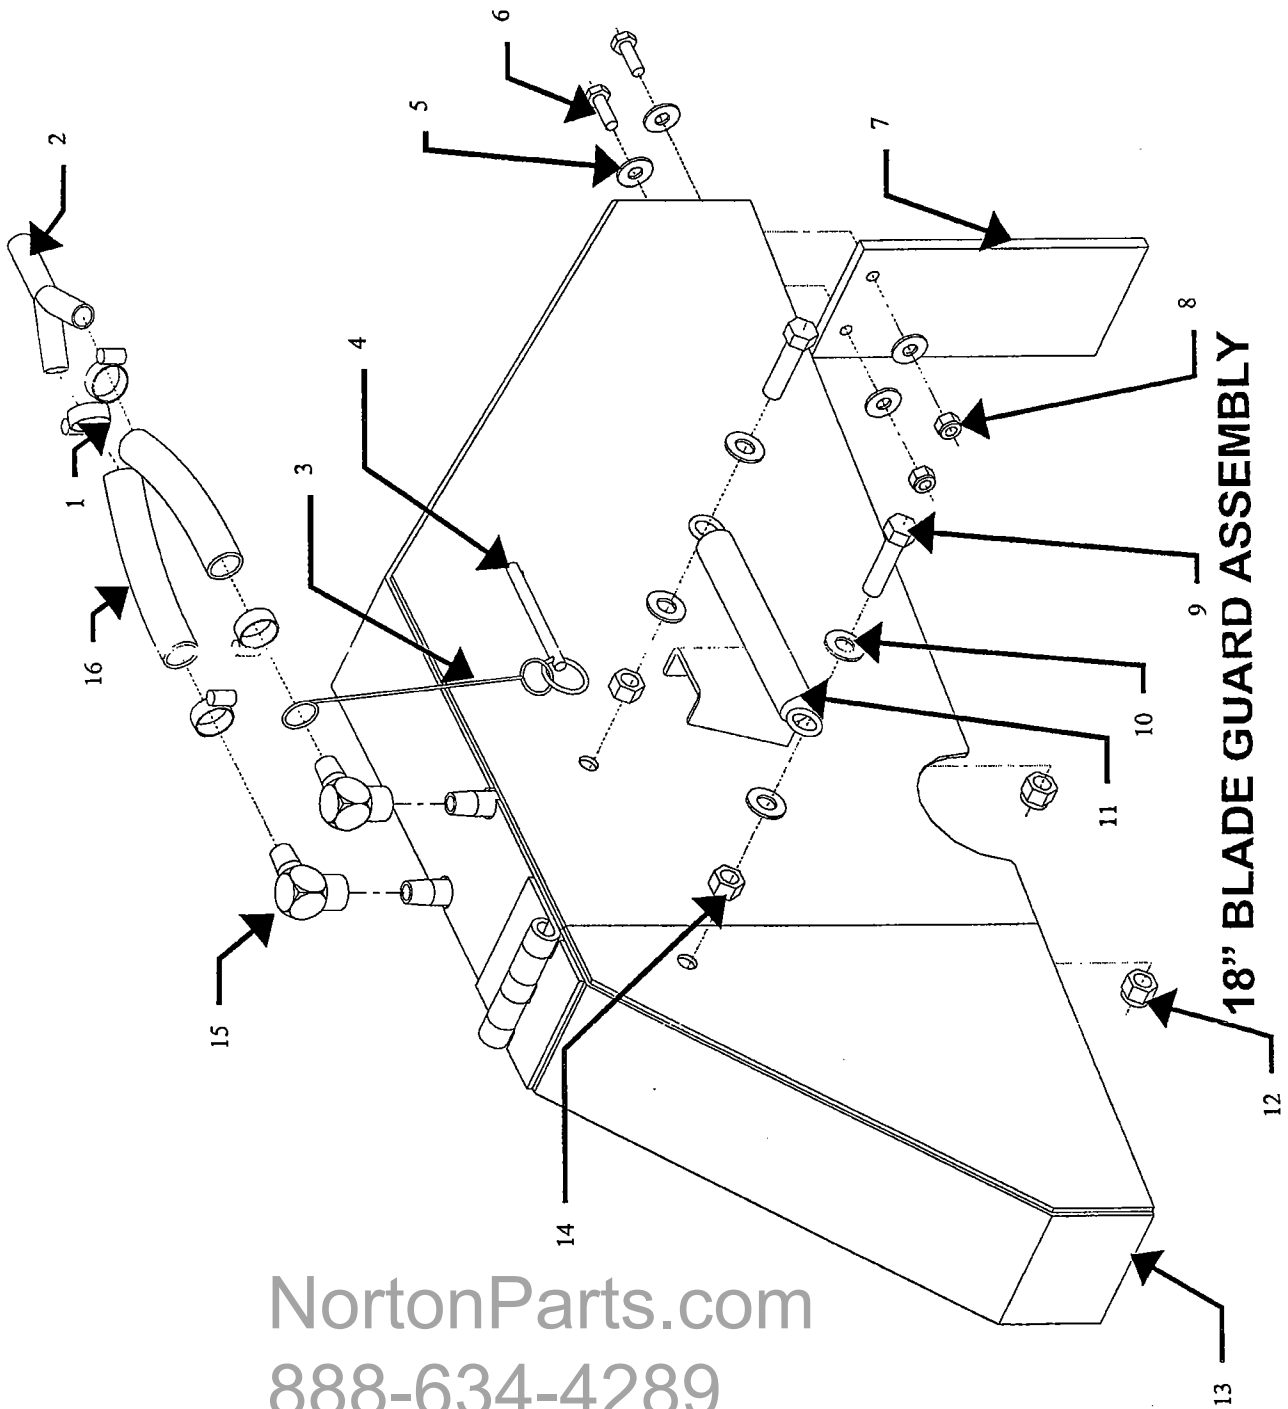

NortonParts.com
888-634-4289
An iBuy Stores Company