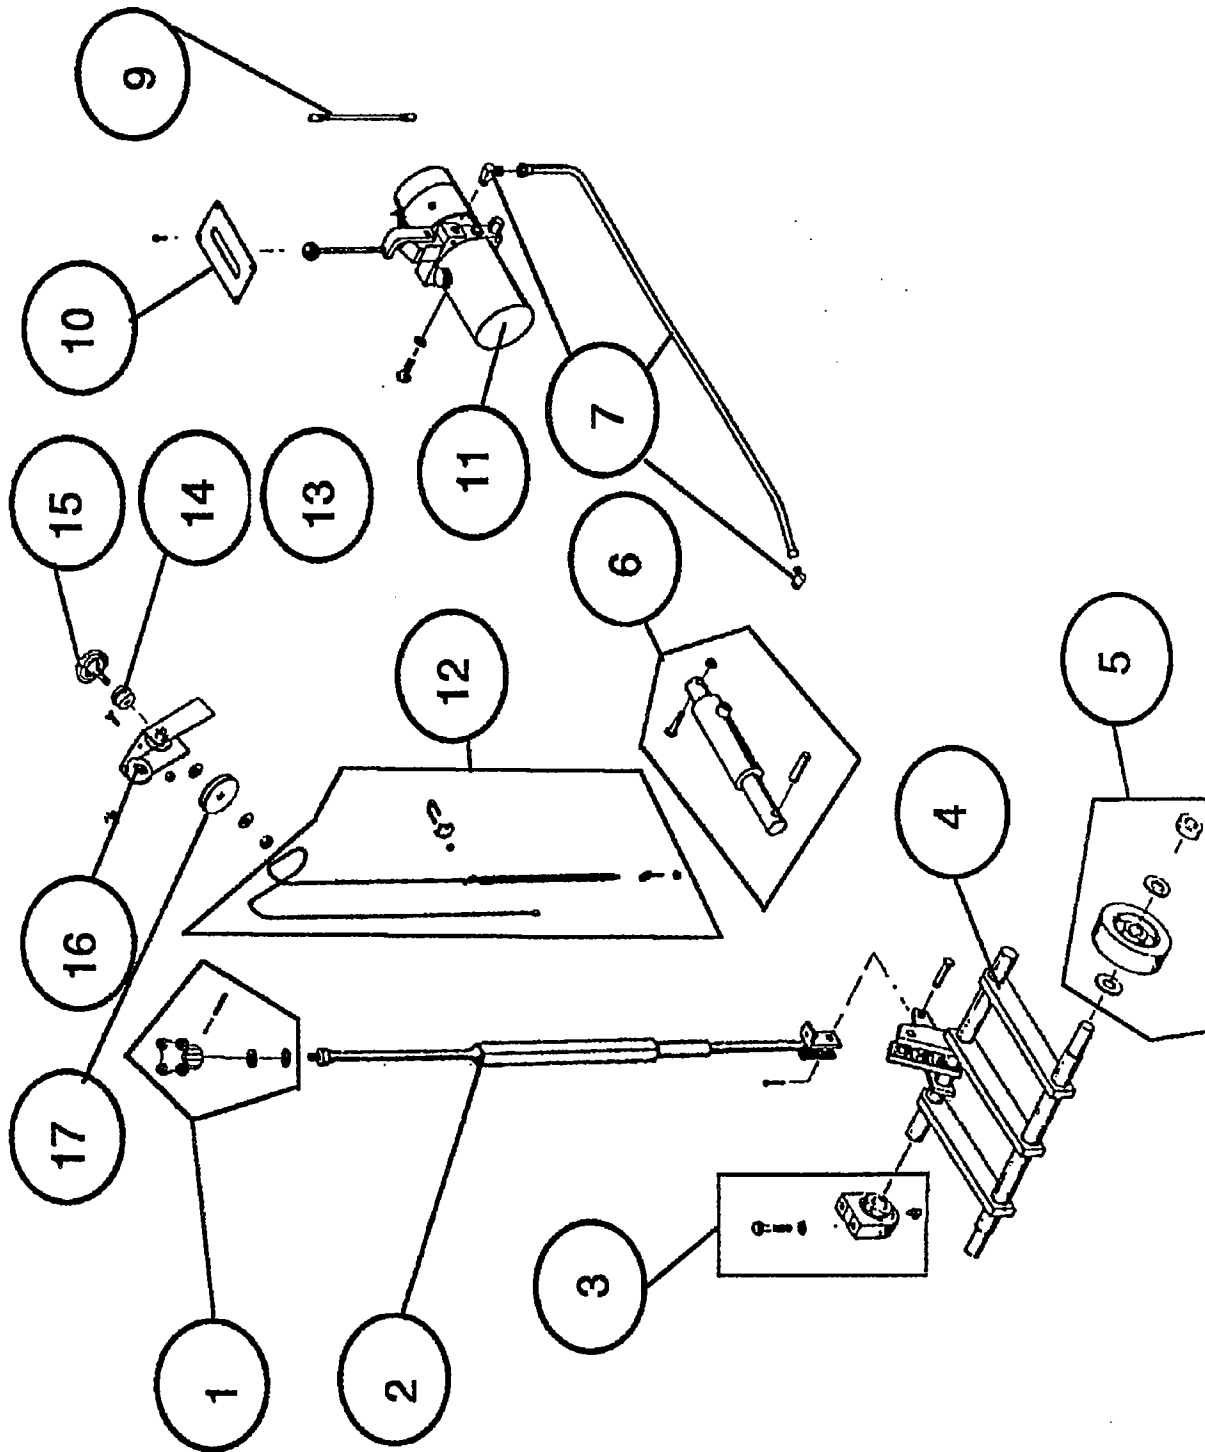

MODEL C35B-YPR235

ITEM NUMBER	PART DESCRIPTION	PART NUMBER
1	Knob Kit, Depth Lock	224606
2	Rod, Depth Lock	224407
3	Bearing Kit, Front Axle [(1) Bearing With Hardware]	224607
4	Weldment, Pivot Axle	224382
5	Wheel Kit, Front [(1) Wheel With Hardware]	224608
6	Cylinder Kit, Hydraulic Lift	224609
7	Hose & Fitting Kit, Hydraulic Plumbing	224610
9	Cable, Pump to Battery	224541
10	Cover Kit, Hydraulic Pump	224611
11	Hydraulic Pump, Monarch Model M-31,3	224450
12	Cable Kit, Depth Indicator	224612
13	Plate, Pulley Mounting	224433
14	Flange Bearing	224431
15	Knob, Depth Indicator	224432
16	Pulley Kit	200063
17	Pulley Nylon	224428

NortonParts.com
HYDRAULIC LIFT GROUP

888-634-4289

An iBuy Stores Company

NortonParts.com

888-634-4289

HYDRAULIC LIFT GROUP

An iBuy Stores Company