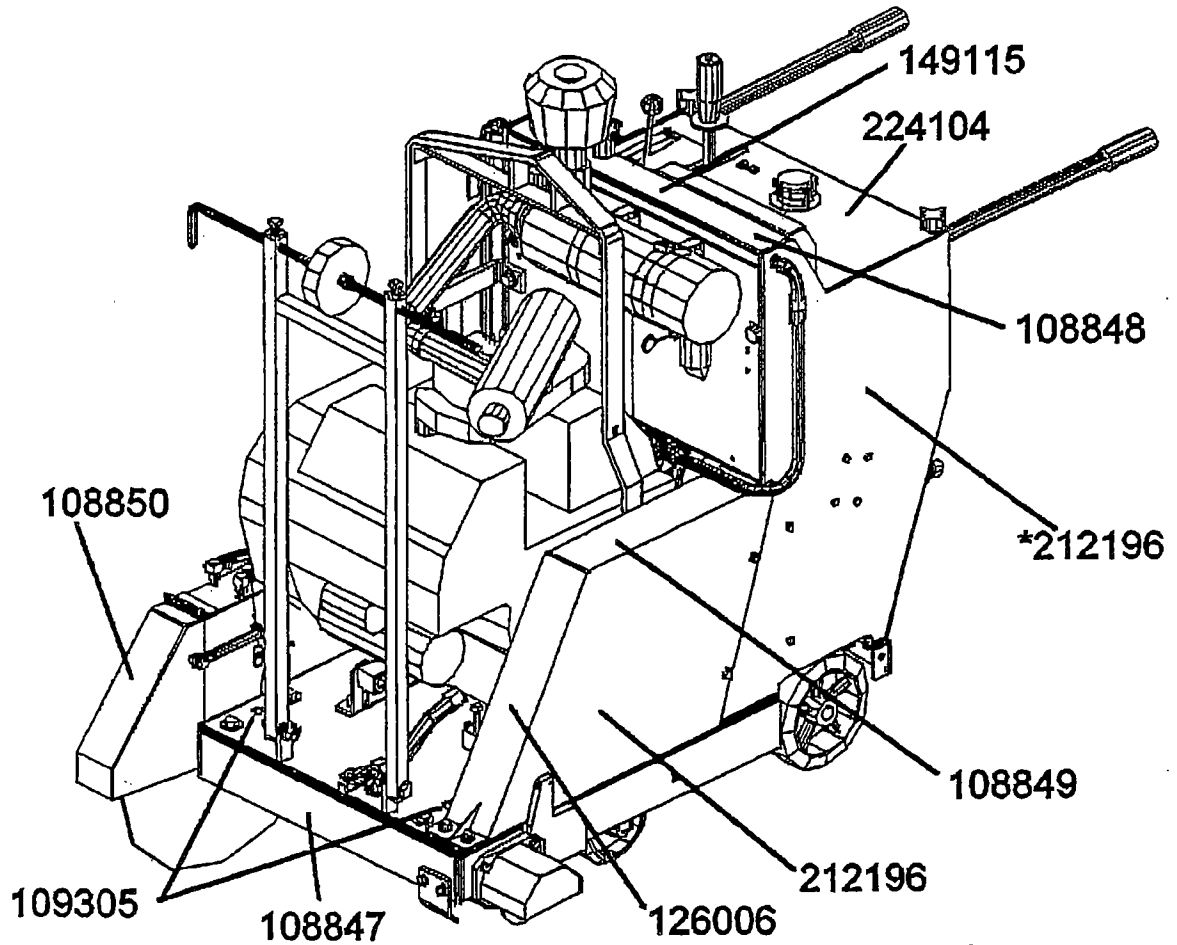

Decal Placement

© Figure 120: Decal Placement

NortonParts.com
888-634-4289
An iBuy Stores Company