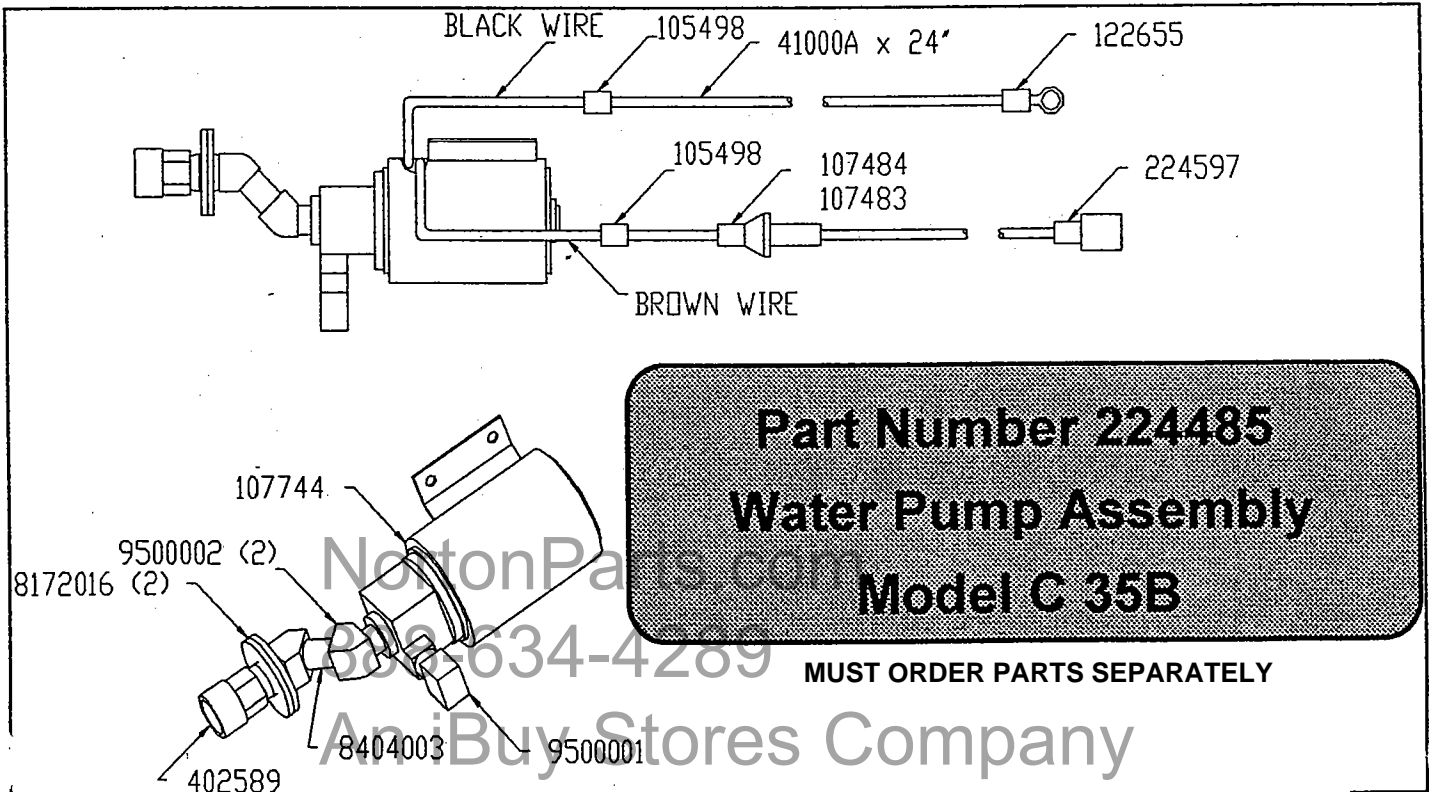

IV. PARTS LIST SECTION