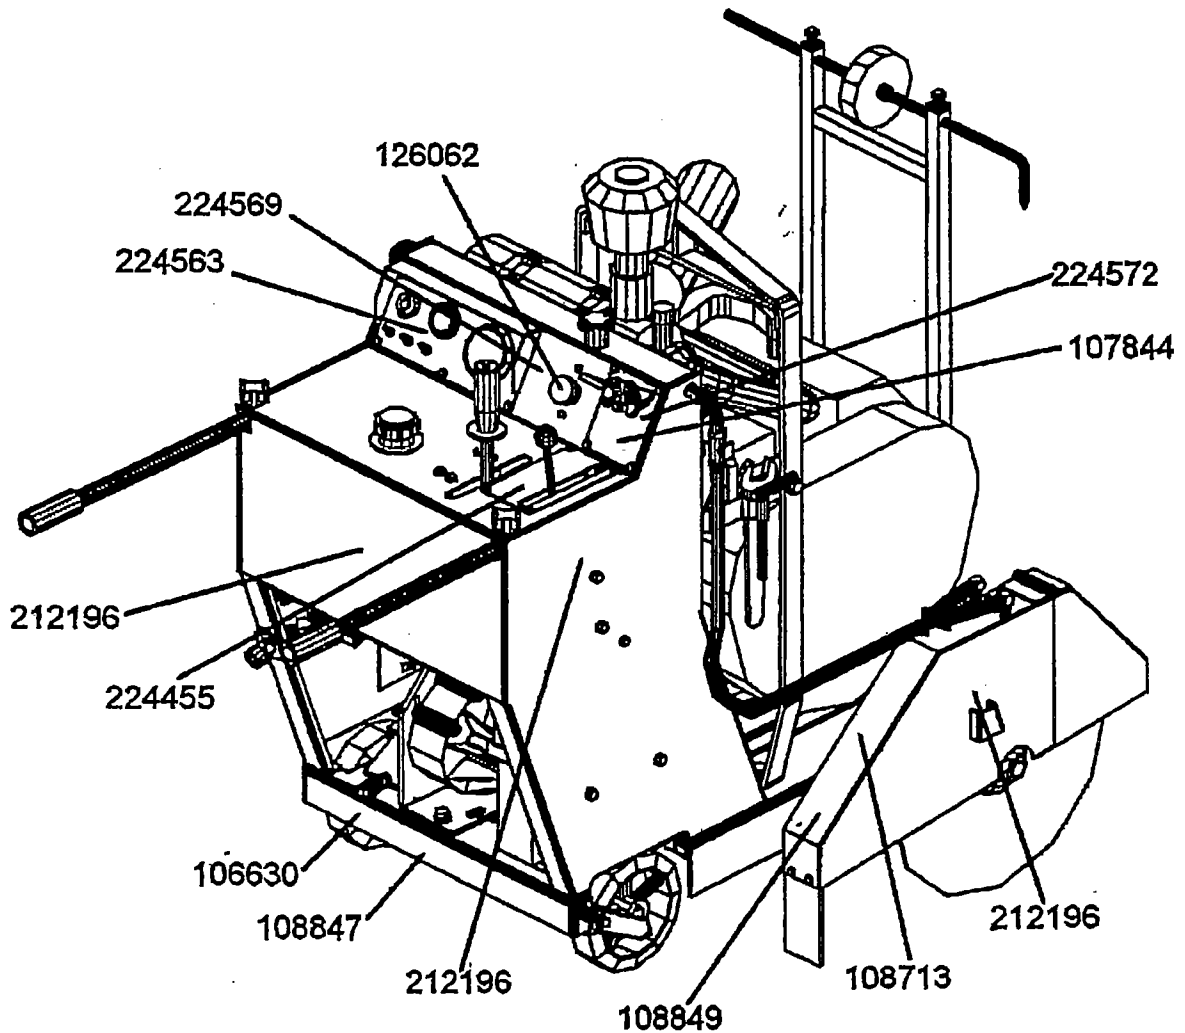

Decal Placement

Figure 121: Decal Placement

2. Touch up any chips or scratches.
3. Grease all Grease Fittings.
4. Wipe down the saw to remove all finger/hand prints, dirt, and grease that may be on the machine.
5. Place the Owners Manuals and Warranty Cards with the machine.

NortonParts.com

888-634-4289

An iBuy Stores Company