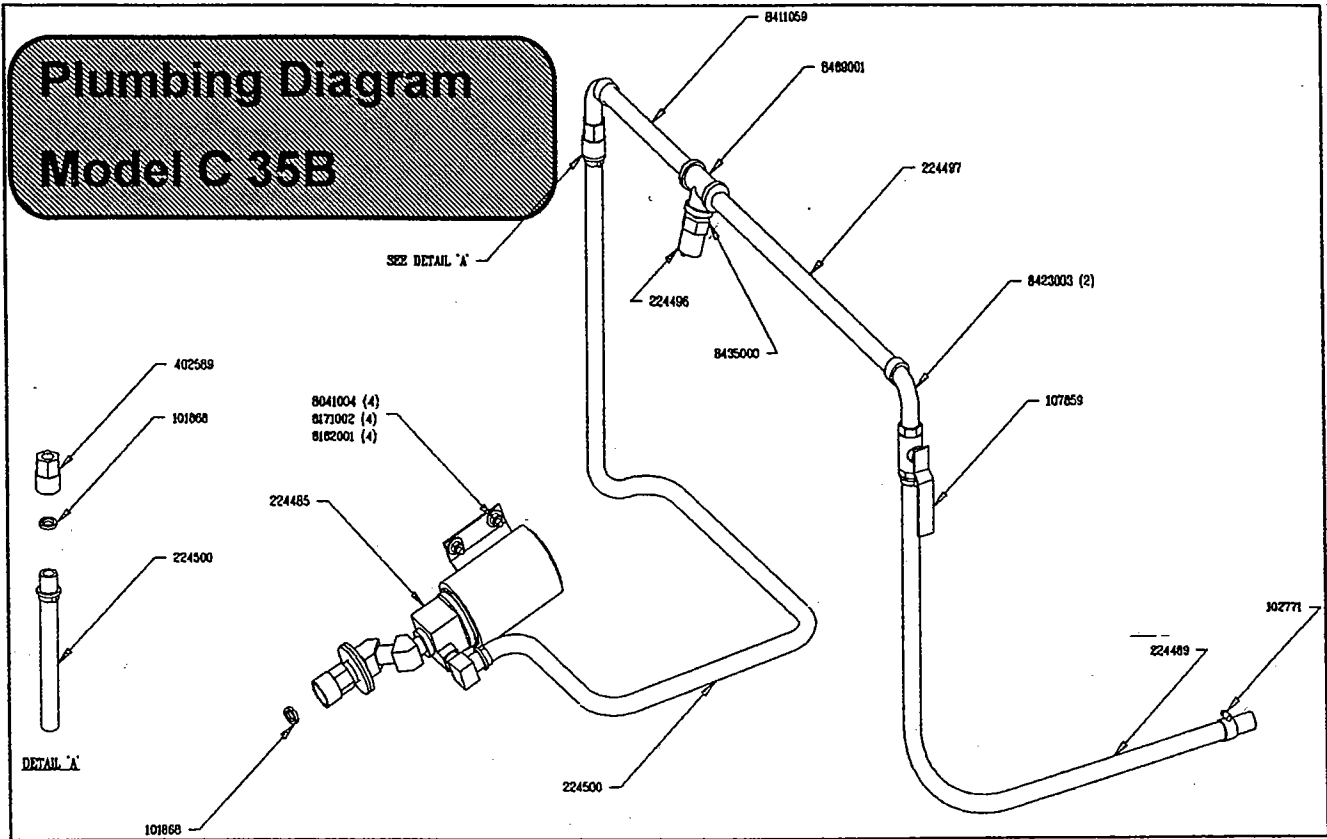

IV. PARTS LIST SECTION