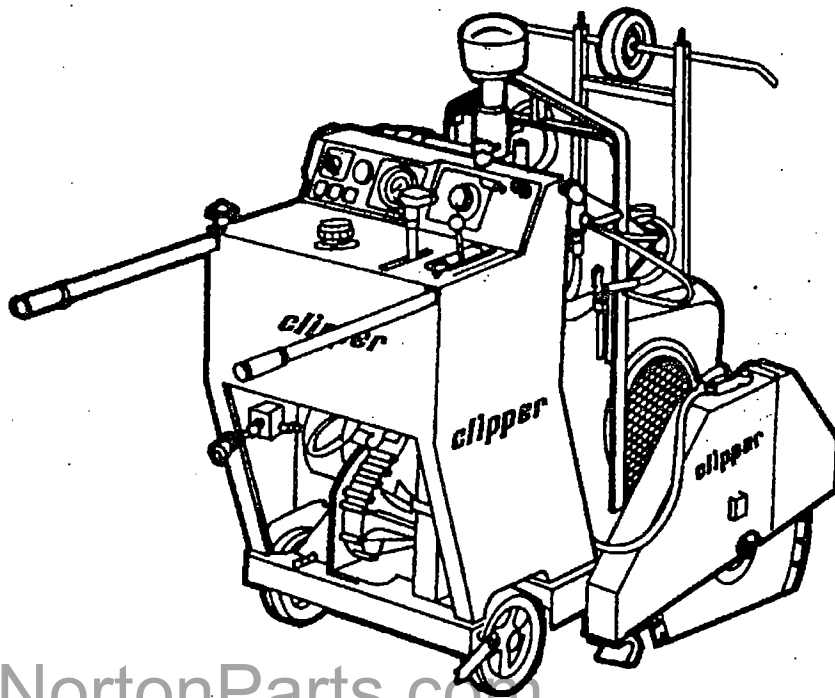

OWNER'S MANUAL

MODEL C - 35B THIRTY-FIVE HORSE POWER CONCRETE SAW

NortonParts.com

888-634-4289

An iBuy Stores Company

clipper

A PRODUCT OF NORTON COMPANY

NORTON

Form <<5806 11/95