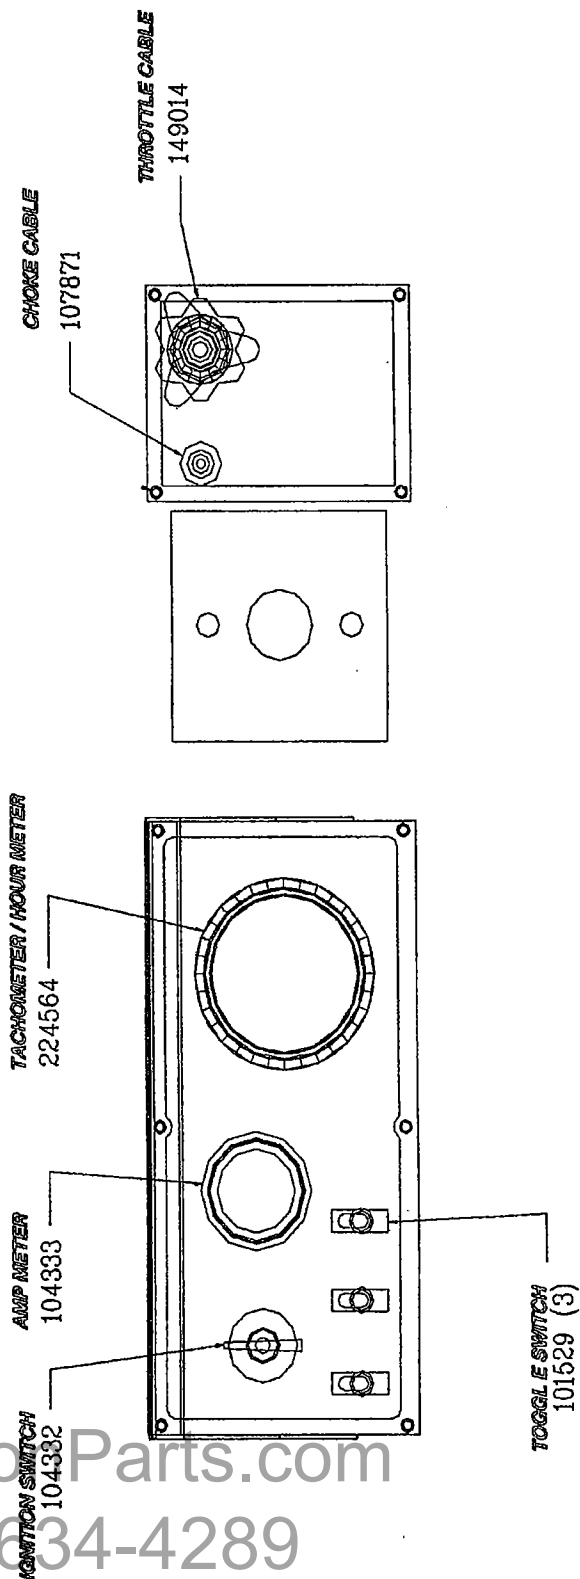

NortonParts.com
888-634-4289
An iBuy Stores Company

MODEL C35B-YPRO235

ITEM NUMBER	PART DESCRIPTION	PART NUMBER
1	Engine 35 H.P. Teledyne Wisconsin Model W4-1770	224163
2	Hose Kit, Air Cleaner [Includes clamps and adapter	224601
3	Restriction Indicator	224174
4	Precleaner	224173
5	Air Cleaner	224167
6	Key Stock 3/8" SQ. X 3-1/4" LONG	108846
7	Pulley, Transmission 3-1/4", OD, 1-7/16" BORE, 1 GROOVE	224189
8	Pulley Assembly, Idler	224188
9	Belt, Transmission [A-391	224199
10	Pulley, Engine 14" & 18" Models [4.12" O. D., 1-7/16" Bore, 6 groove	224157
10	Pulley, Engine 26 " Models [2.80" O. D., 1-7/16" Bore, 6 groove	224158
11	Belts Blade shaft 14" & 18" Models Gates 3VX-450 Set of 6	224159
11	Belts Blade shaft 26" Models Gates 3VX-430 Set of 6	224160
12	Pulley, Blade shaft 14"18"/26" Models [4.12" O. D., 1-7/16" Bore, 6 Groove	224157
13	Nut, Blade shaft 1 "-I 4 Hex Jam Nut Right Hand Thread	8150010
14	Bearing Kit, Blade shaft [I Bearing with Hardware]	224624
15	Blade shaft	224282
16	Tight Collar 4-1/2" Diameter	102318
17	Loose Collar 4-1/2" Diameter	102315
18	Nut, Blade shaft 1 "-I 4 Hex Jam Nut Left Hand Thread	105376
19	Key Stock 3/8" SQ X 2-1/4 LONG	224164
20	Key, 1 Sq. X 11116	107540
21	Drain Kit, Crank Case Oil	224602
22	Bracket, Engine Mounting (Right)	224148
23	Bracket, Engine Mounting (Left)	224147
24	Jack Screw	8090087

NortonParts.com

ENGINE AND DRIVES GROUP

PART OF ITEM # 8 PART # 224188
PART #

888-634-4289

149112 IDLER SPRING

108283 PULLEY IDLER

An iBuy Stores Company