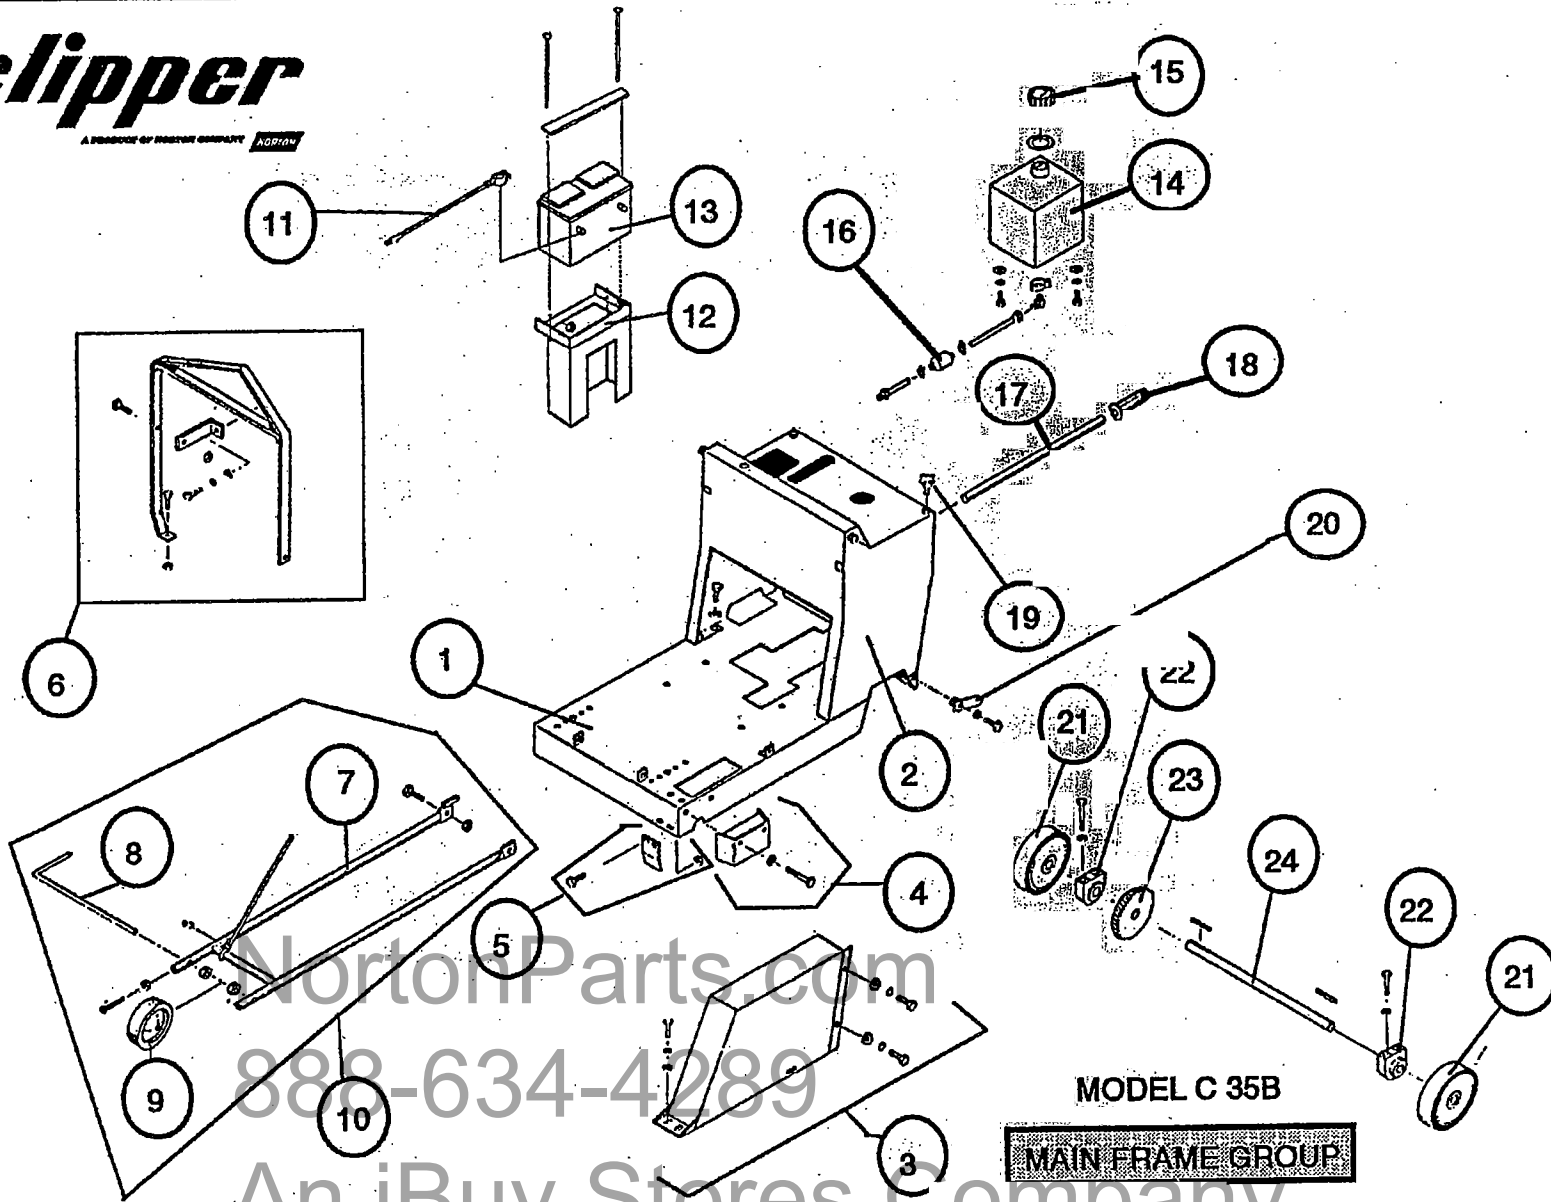

IV. PARTS LIST SECTION

MODEL C 35B

ITEM NUMBER	PART DESCRIPTION	PART NUMBER
1	Base, Frame Model C 35B	OBS ~~224005~~
2	Cowl, Frame Model C 35B	~~224082~~
3	Guard Kit, Belt	FRONT WHEEL KIT 224121
4	Cover Kit, Shaft	224388 WHEEL 224028
5	Protector Kit, Belt	8172017 WASHER 224035
6	Lifting Bail Kit	~~224613~~
7	Weldment, Pointer	200225A COLLAR OBS 224062
8	Rod, Pointer	108694
9	Wheel, Pointer	149017
10	Assembly, Pointer	OBS ~~224064~~
11	Cable Kit, Battery Positive (+) Large 224541/ Small 224543	224614
11	Cable Kit, Battery Negative (-) Large 224542/ Small 224544	224615
12	Tray Kit, Battery	224618
13	Battery, 12 Volt D.C.	OBS 224522
14	Tank Kit, Gasoline	224622
15	Cap, Gas Tank (Fuel Gauge)	224464
16	Filter, Fuel	224467
17	Bar Maneuvering	N1E0050 ~~224407~~
18	Grip, Maneuvering Bar	232066 107952
19	Knob, Handle Bar Lock	222022
20	Pointer Kit, Rear	224616
21	Wheel, Rear [(1) Wheel]	224263
22	Bearing Kit, Rear Wheel [(1) Bearing With Hardware]	224617
23	Sprocket, Rear Axle	224264
24	Axle, Rear	224262

Main Frame Group

clipper
A DIVISION OF NORTON COMPANY NORTON

MODEL C 35B

MAIN FRAME GROUP

NortonParts.com
888-634-4289
An iBuy Stores Company