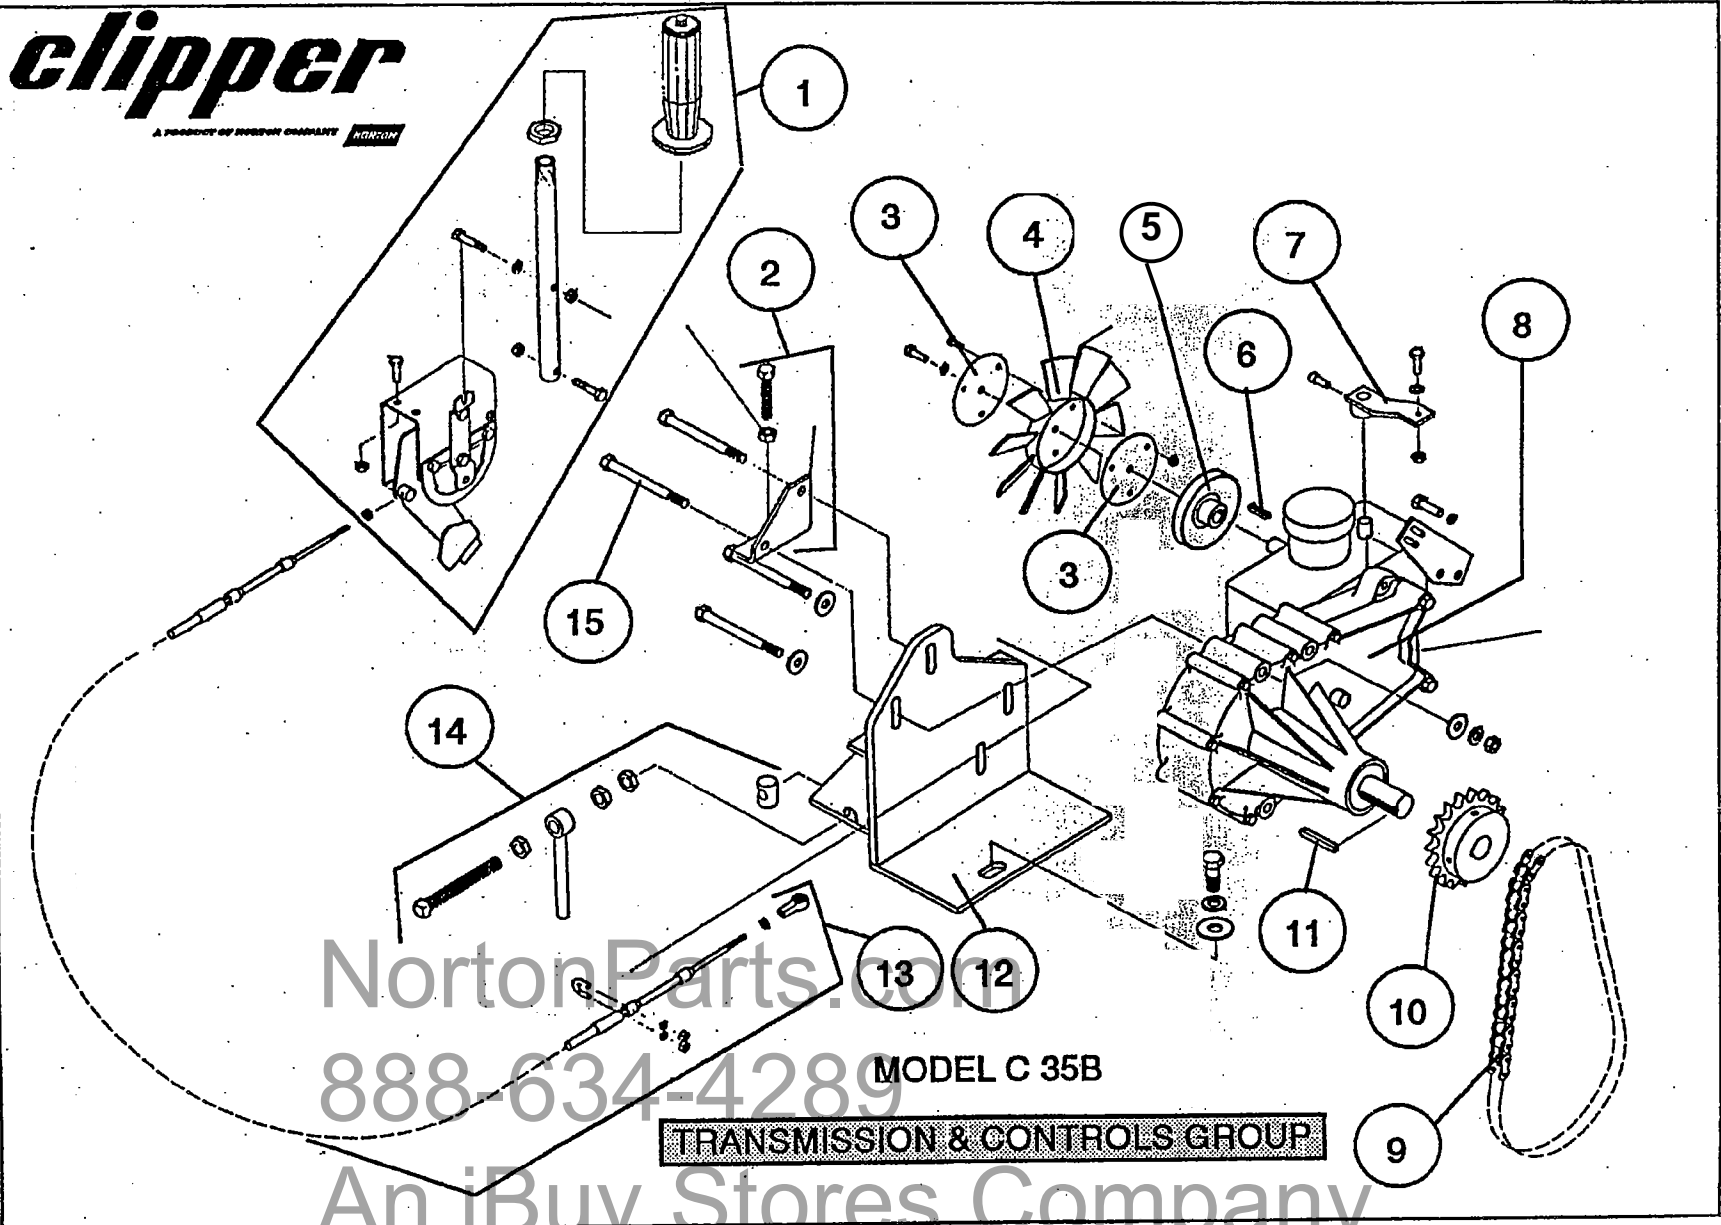

clipper
A PRODUCT OF HUSKAR CHAINSAW
HUSKAR

NortonParts.com

888-634-4289

MODEL C 35B

TRANSMISSION & CONTROLS GROUP

An iBuy Stores Company

IV. PARTS LIST SECTION

MODEL C 35B

ITEM NUMBER	PART DESCRIPTION	PART NUMBER
1	Knob Kit, Depth Lock	224606
2	Rod, Depth Lock	224407
3	Bearing Kit, Front Axle [(1) Bearing With Hardware]	224607
4	Weldment, Pivot Axle	224382
5	Wheel Kit, Front [(1) Wheel With Hardware]	224608
6	Cylinder Kit, Hydraulic Lift	224442 224609
7	Hose & Fitting Kit, Hydraulic Plumbing	OBS ~~224610~~
9	Cable, Pump to Battery	224541
10	Cover Kit, Hydraulic Pump	OBS 224611
11	Hydraulic Pump, Monarch Model M-313 SWITCH START M313-0124	224450
12	Cable Kit, Depth Indicator	224612
13	Plate, Pulley Mounting	224433
14	Flange Bearing	224431
15	Knob, Depth Indicator	224432
16	Pulley Kit WHEEL CART W/SHAFT 1.38	200063
17	Pulley Nylon	224428
18		
19		
20		
21		
22		
23		
24		
25		

NortonParts.com

888-634-4289

An iDy O any Hydraulic Lift Group