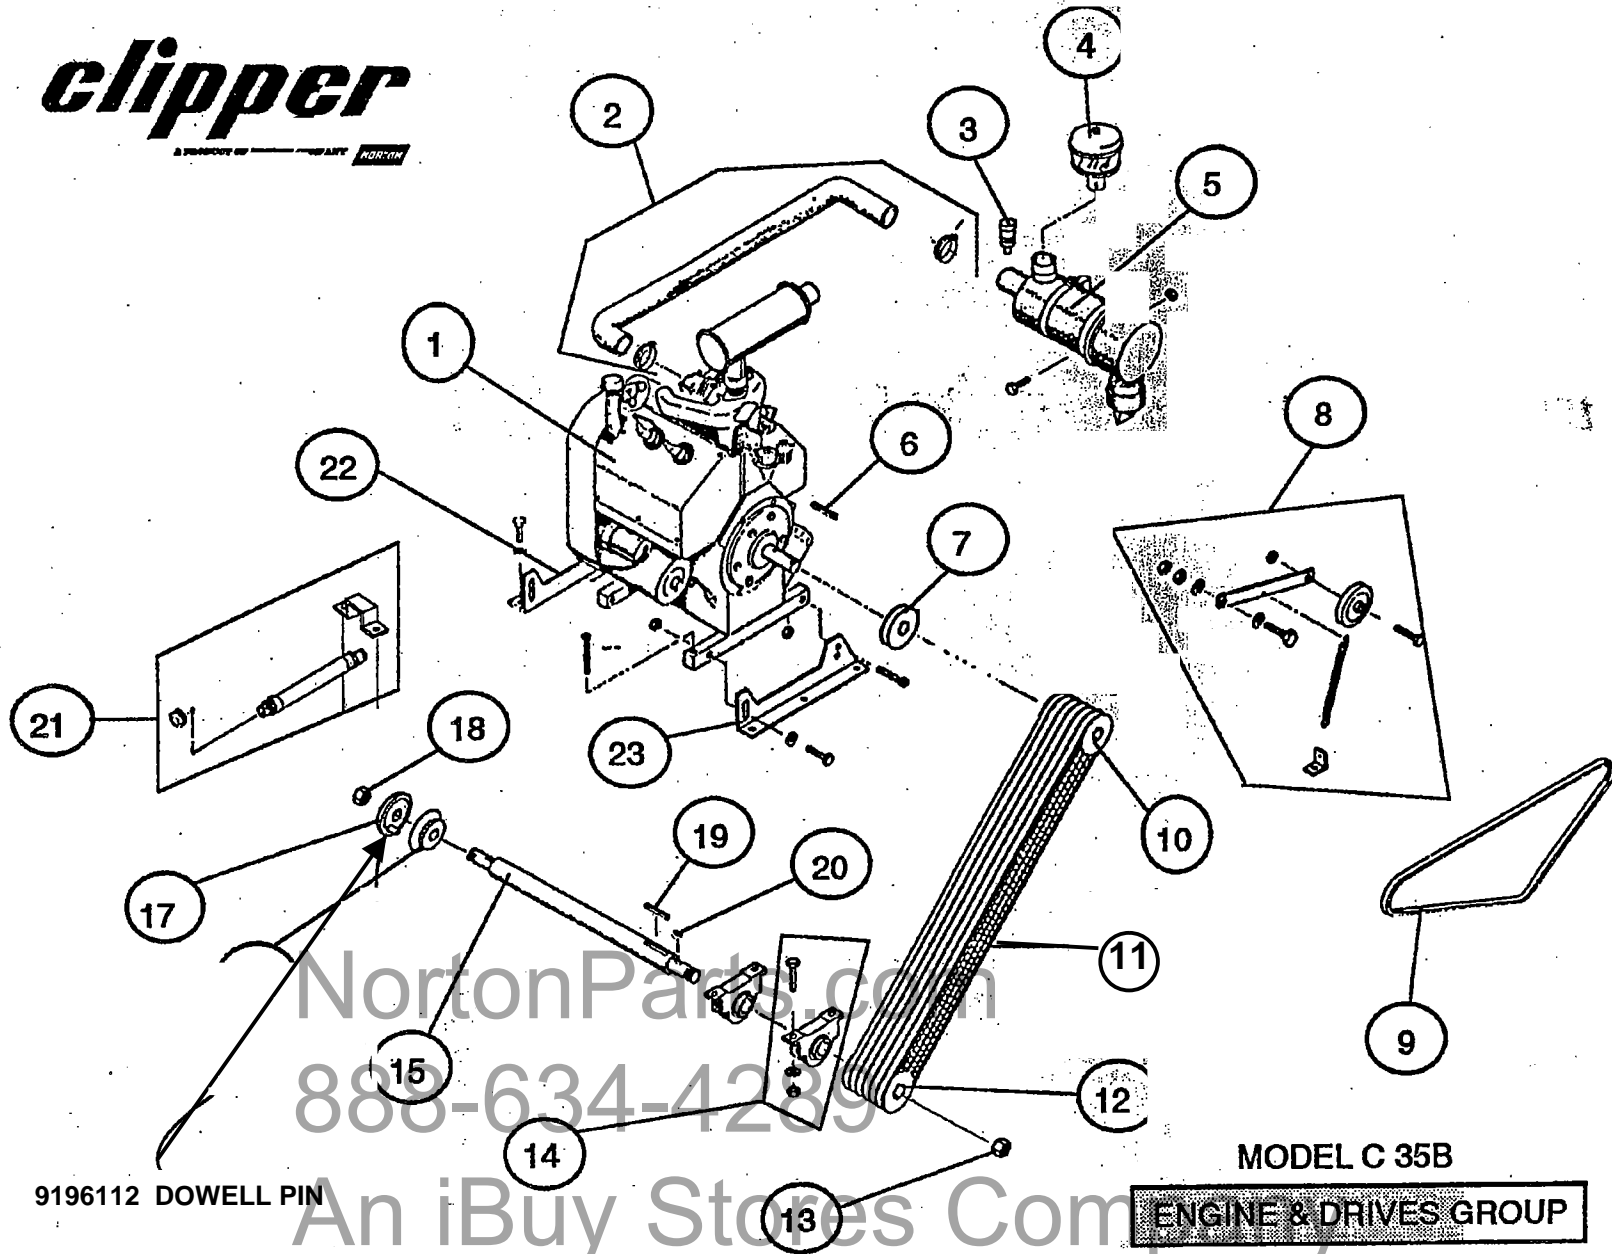

clipper
A PRODUCT OF HONDA MOTOR CO., LTD.

9196112 DOWELL PIN

MODEL C 35B
ENGINE & DRIVES GROUP

IV. PARTS LIST SECTION

IV. PARTS LIST SECTION

MODEL C 35B

ITEM NUMBER	PART DESCRIPTION	RT NUMBER
1	Engine 35 H.P. Teledyne Wisconsin Model W4-1770 OBS	~~224163~~
2	Hose Kit, Air Cleaner [Includes clamps and adapter]	224601
3	Restriction Indicator	224174
4	Precleaner	224173
5	Air Cleaner	224167
6	Key Stock 3/8" SQ. X 3-1/4" LONG OBS	~~108846~~
7	Pulley, Transmission 3-1/4", O.D., 1-7/16" BORE, 1GROOVE	224189
8	Pulley Assembly, Idler	224188
9	Belt, Transmission [A-39]	224199
	Pulley, Engine 14" & 18" Models [4.12" O. D., 1-7/16" Bore, 6 groove]	224157
10	Pulley, Engine 26" Models [2.80" O. D., 1-7/16" Bore, 6 groove]	224158
11	Belts Blade shaft 14" & 18" Models Gates 3VX-450 Set of 6	224159
11	Belts Blade shaft 26" Models Gates 3VX-430 Set of 6 SPZ1087	224160
12	Pulley Blade Shaft 14" 18" 26" [4.12" O.D., 1-7/16" Bore, 6 Groove]	224157
13	Nut, Blade shaft 1"-14 Hex Jam Nut Right Hand Thread 9150010	8150010
14	Bearing Kit, Blade shaft. [1 Bearing with Hardware]	224624
15	Blade shaft	224282
16	Tight Collar 4-1/2" Diameter 102315	102318
17	Loose Collar 4-1/2" Diameter 102318	102315
18	Nut, Blade shaft 1"-14 Hex Jam Nut Left Hand Thread	105376
19	Key Stock 3/8" SQ X 2-1/4 LONG	224164
20	Key, 1/4 Sq. X 11/16	107540
21	Drain Kit, Crank Case Oil	224602
22	Bracket, Engine Mounting {Right} OBS	~~224148~~
23	Bracket, Engine Mounting {Left} OBS	~~224147~~
24	Jack Screw	8090087
	IGNITION SWITCH	N1C1071

888-634-1233 Engine & Drives Group

An iBuy Stores Company

BLADE SHAFT LOCKING PIN 224376