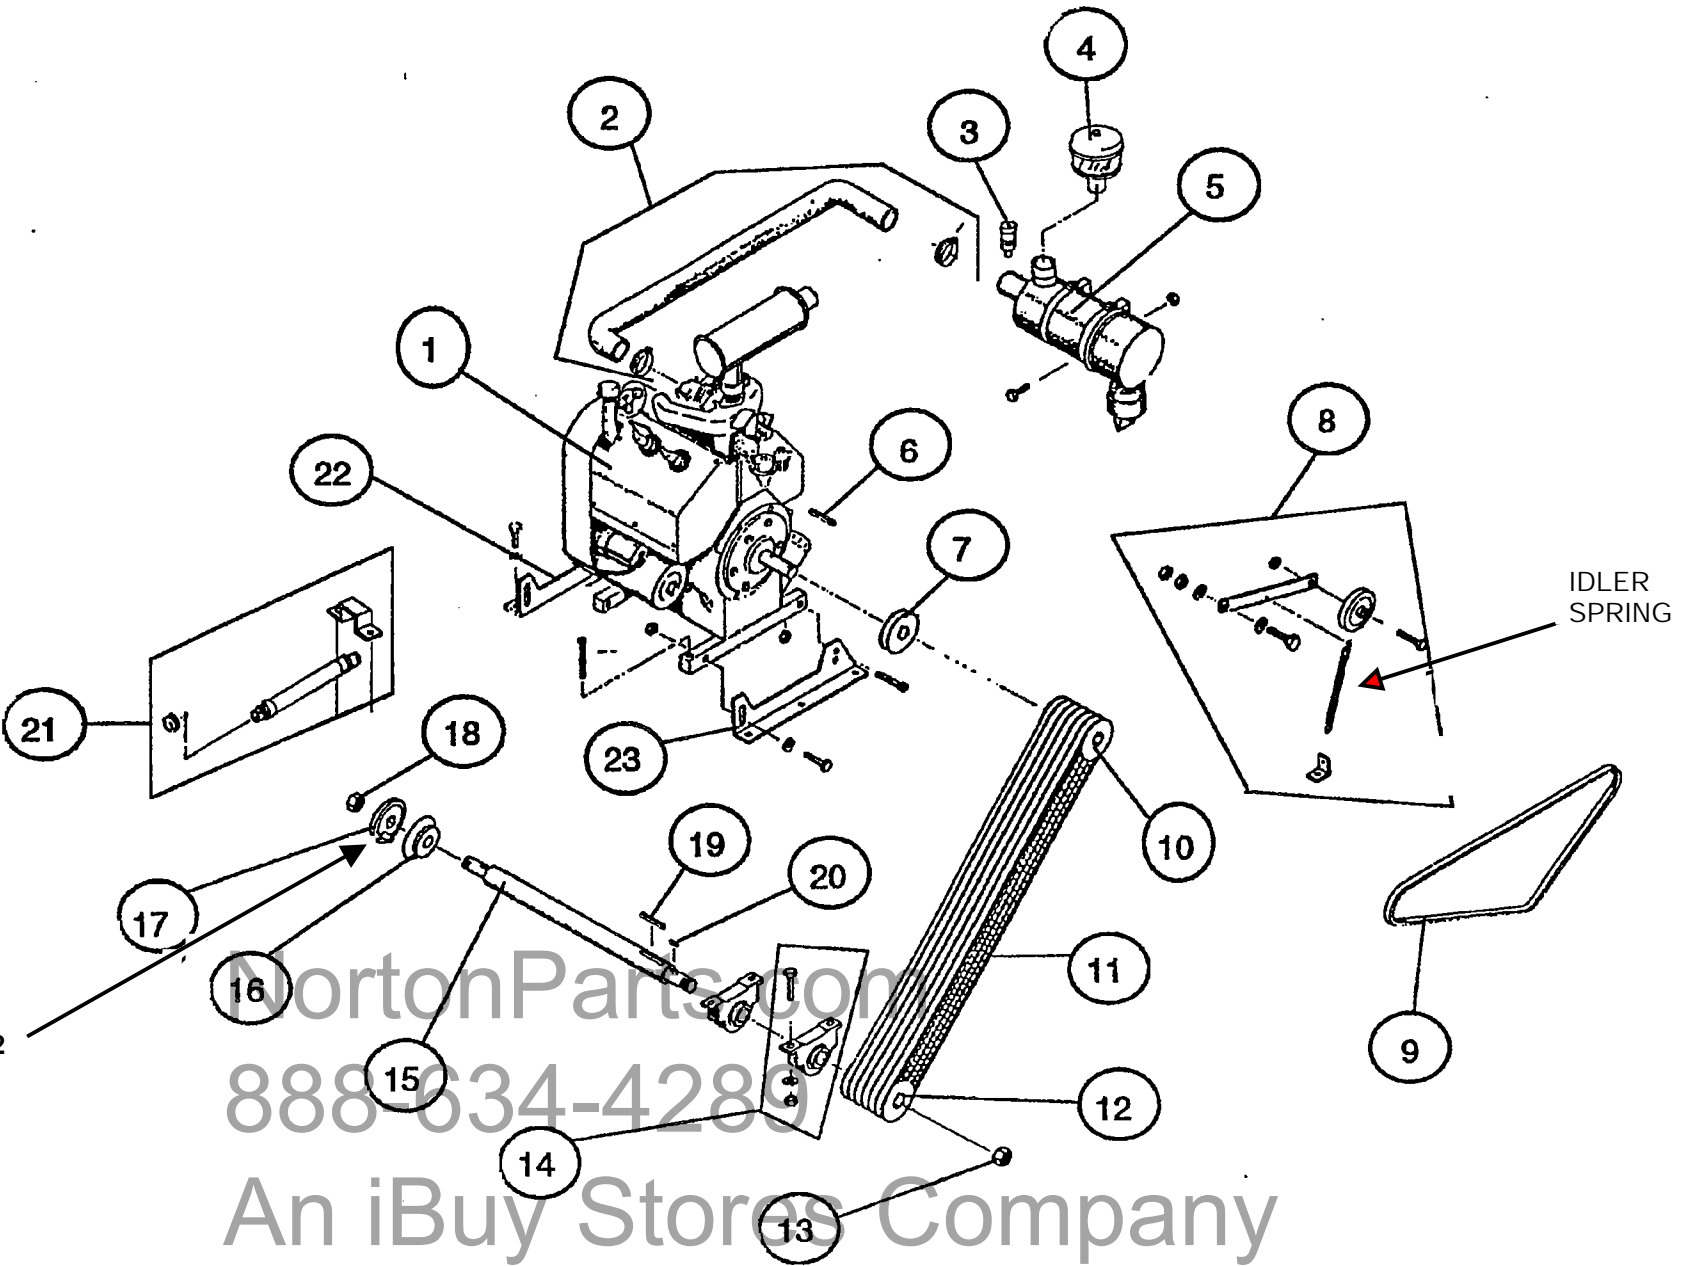

IV. PARTS LIST SECTION

MODEL C 35B

ITEM NUMBER	PART DESCRIPTION	PART NUMBER
1	Knob Kit, Depth Lock	224606
2	Rod, Depth Lock	224407
3	Bearing Kit, Front Axle [(1) Bearing With Hardware]	224607
4	Weldment, Pivot Axle	224382
5	Wheel Kit, Front [(1) Wheel With Hardware]	224608
6	Cylinder Kit, Hydraulic Lift	224442 224609
7	Hose & Fitting Kit, Hydraulic Plumbing	OBS 224610
9	Cable, Pump to Battery	224541
10	Cover Kit, Hydraulic Pump	OBS 224611
11	Hydraulic Pump, Monarch Model M-313 SWITCH START M313-0124	224450
12	Cable Kit, Depth Indicator	224612
13	Plate, Pulley Mounting	224433
14	Flange Bearing	224431
15	Knob, Depth Indicator	224432
16	Pulley Kit WHEEL CART W/SHAFT 1.38	200063
17	Pulley Nylon	224428
18		
19		
20		
21		
22		
23		
24		
25		

9196112

MODEL C35B-YPR235

ITEM NUMBER	PART DESCRIPTION	PART NUMBER
1	Knob Kit, Depth Lock	224606
2	Rod, Depth Lock	224407
3	Bearing Kit, Front Axle [(1) Bearing With Hardware]	224607
4	Weldment, Pivot Axle	224382
5	Wheel Kit, Front [(1) Wheel With Hardware]	224608
6	Cylinder Kit, Hydraulic Lift	224609
7	Hose & Fitting Kit, Hydraulic Plumbing	224610
9	Cable, Pump to Battery	224541
10	Cover Kit, Hydraulic Pump	224611
11	Hydraulic Pump, Monarch Model M-31,3	224450
12	Cable Kit, Depth Indicator	224612
13	Plate, Pulley Mounting	224433
14	Flange Bearing	224431
15	Knob, Depth Indicator	224432
16	Pulley Kit	200063
17	Pulley Nylon	224428