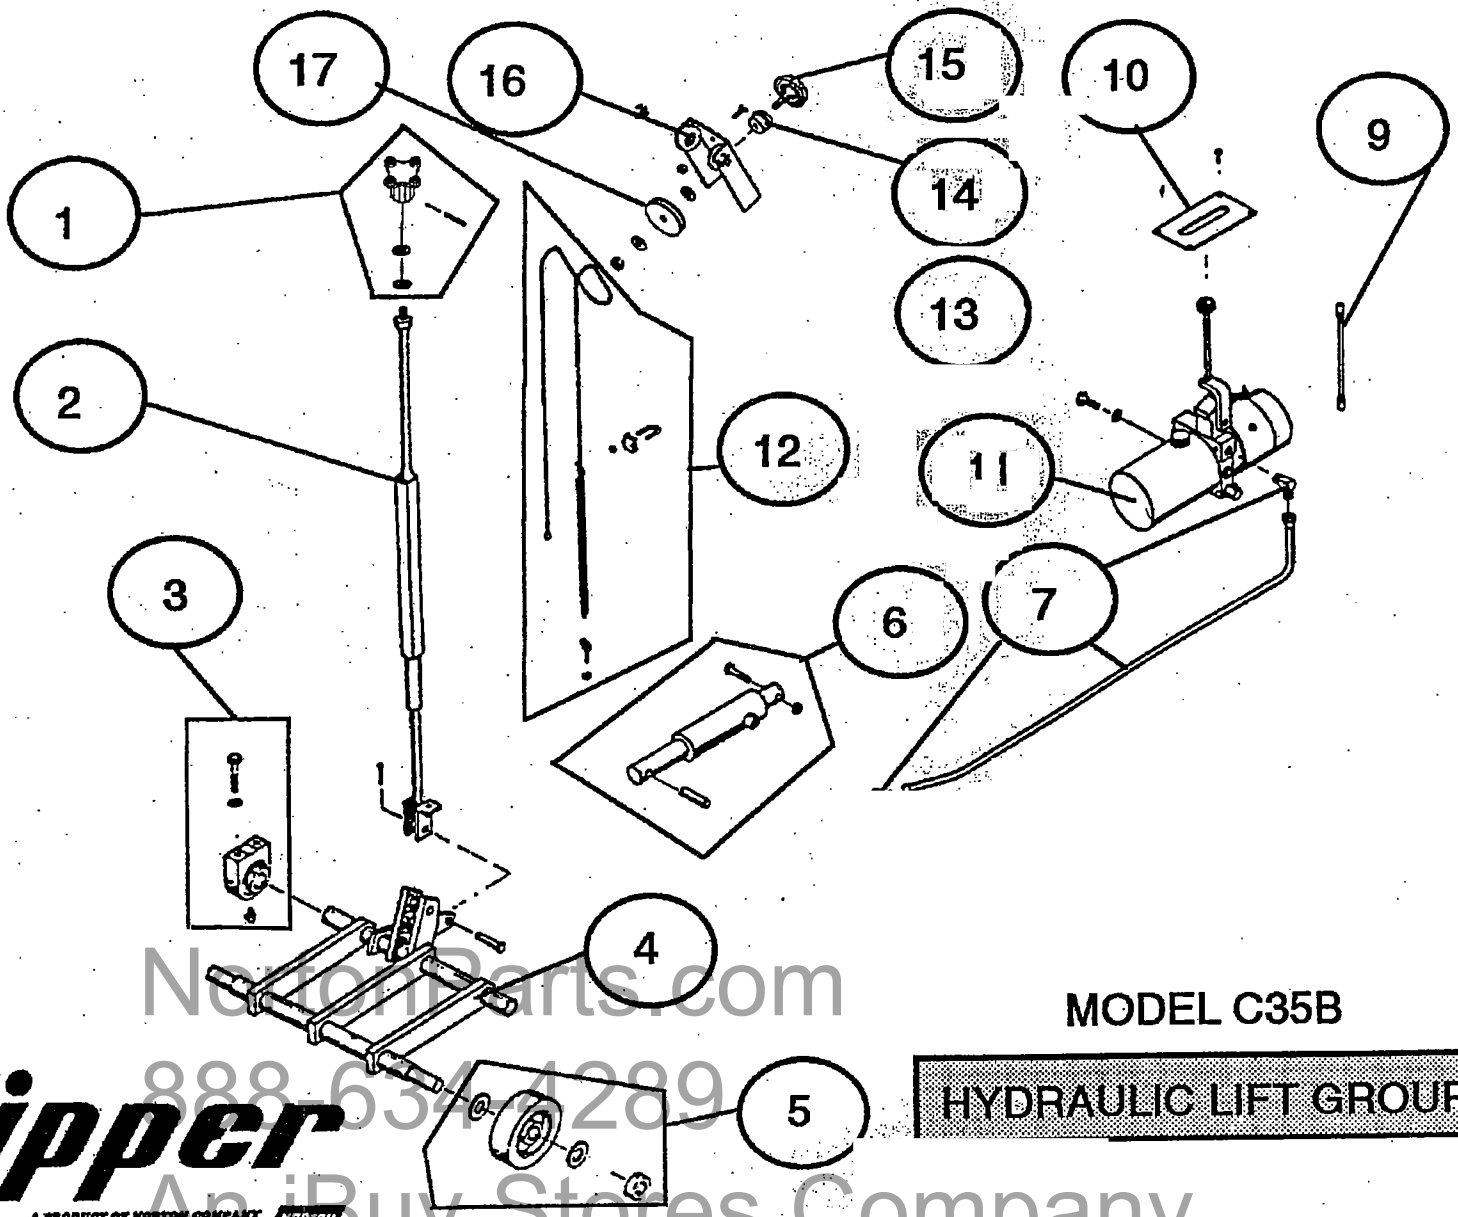

MODEL C35B

HYDRAULIC LIFT GROUP

clipper
A PRODUCT OF HORIZON COMPANY

North Parts.com
888-634-4289
An iBuy Stores Company

IV. PARTS LIST SECTION

MODEL C 35B

ITEM NUMBER	PART DESCRIPTION	PART NUMBER
1	Base, Frame Model C 35B	OBS ~~224005~~
2	Cowl, Frame Model C 35B	~~224082~~
3	Guard Kit, Belt	FRONT WHEEL KIT 224121
4	Cover Kit, Shaft	224388 WHEEL 224028
5	Protector Kit, Belt	8172017 WASHER 224035
6	Lifting Bail Kit	~~224613~~
7	Weldment, Pointer	200225A COLLAR OBS 224062
8	Rod, Pointer	108694
9	Wheel, Pointer	149017
10	Assembly, Pointer	OBS ~~224064~~
11	Cable Kit, Battery Positive (+) Large 224541/ Small 224543	224614
11	Cable Kit, Battery Negative (-) Large 224542/ Small 224544	224615
12	Tray Kit, Battery	224618
13	Battery, 12 Volt D.C.	OBS 224522
14	Tank Kit, Gasoline	224622
15	Cap, Gas Tank (Fuel Gauge)	224464
16	Filter, Fuel	224467
17	Bar Maneuvering	N1E0050 ~~224407~~
18	Grip, Maneuvering Bar	232066 107952
19	Knob, Handle Bar Lock	222022
20	Pointer Kit, Rear	224616
21	Wheel, Rear [(1) Wheel]	224263
22	Bearing Kit, Rear Wheel [(1) Bearing With Hardware]	224617
23	Sprocket, Rear Axle	224264
24	Axle, Rear	224262

Main Frame Group