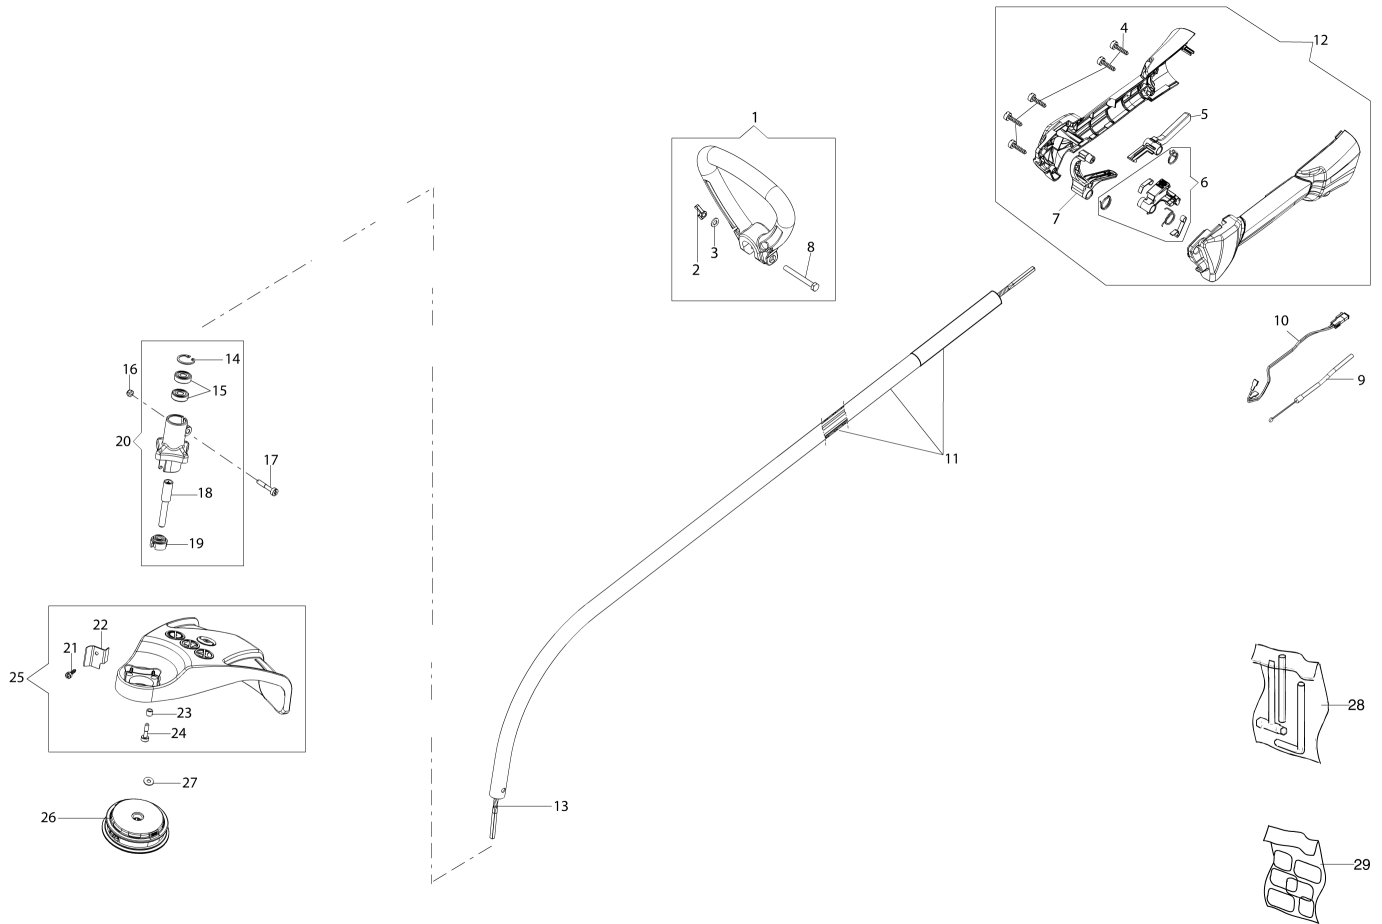

Illustration Transmission

Ref.Nu	Qty	Part number	Description	Validity from	Validity till	Notes	Bulletin
1	1	4162042A	Handle				
2	1	3915006	Nut				
3	1	3916006R	Washer				
4	5	3893060R	Screw				
5	1	61370043R	Lever				
6	1	61370260	Lever group				
7	1	61370044AR	Throttle lever				
8	1	3906053	Screw				
9	1	61370220AR	Throttle cable				
10	1	61370032AR	Cable	SN 9176090753			BT3-006-03/16
11	1	61370148R	Tube Ø22				
12	1	61370261	Handle kit				
13	1	61370226R	Drive shaft				
14	1	3025017R	Ring				
15	2	3035004R	Bearing				
16	1	3914003R	Nut				
17	1	3891051R	Screw				
18	1	61370123R	Pin				
19	1	61370124R	Flange				
20	1	61370145R	Hub				
21	1	3893016R	Screw				
22	1	61370161AR	Blade				
23	4	61150012R	Spacer				
24	4	3891046R	Screw				
25	1	61370314	Guard kit				
26	1	63019023	Tap'n go head				
27	1	005000329	Washer				
28	1	61370214R	Tool kit				
29	1	61370293	Labels kit