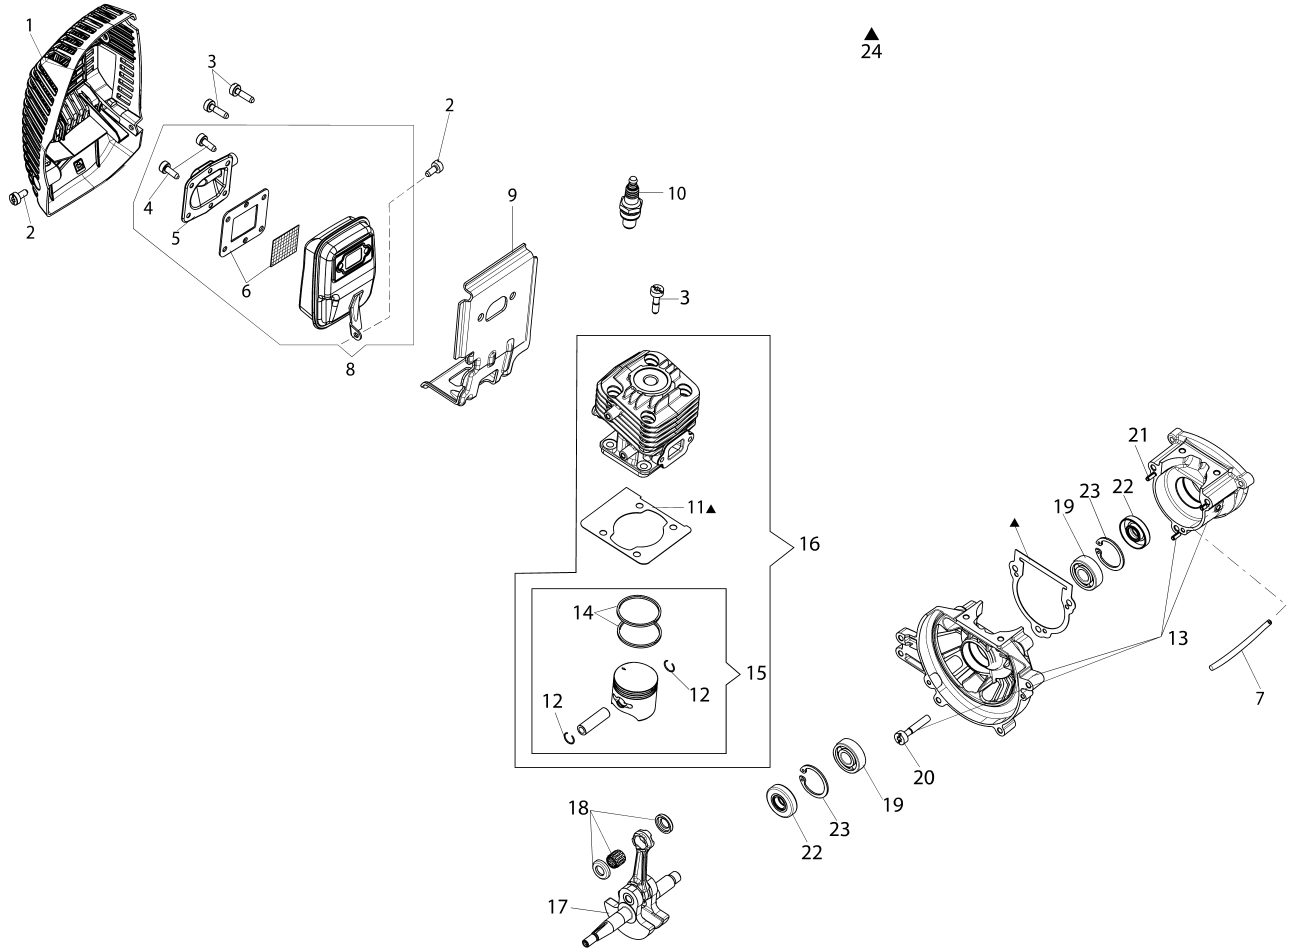

## Illustration Motor

| Ref.Nu | Qty | Part number | Description                | Validity from | Validity till | Notes        | Bulletin      |
|--------|-----|-------------|----------------------------|---------------|---------------|--------------|---------------|
| 1      | 1   | 61370302R   | Guard                      |               |               | Grigio; Grey |               |
| 2      | 3   | 3891037R    | Screw                      |               |               |              |               |
| 3      | 6   | 3891047R    | Screw                      |               |               |              |               |
| 4      | 6   | 3891009R    | Screw                      |               |               |              |               |
| 5      | 1   | 58070143R   | Cover                      |               |               |              |               |
| 6      | 1   | 61370276    | Screen + Gasket            |               |               |              |               |
| 7      | 1   | 094600126   | Tube                       |               |               |              |               |
| 8      | 1   | 61370015AR  | Complete muffler           |               |               |              |               |
| 9      | 1   | 61370143R   | Deflector                  |               |               |              |               |
| 10     | 1   | 3055112     | Spark plug                 |               |               |              |               |
| 11     | 1   | 58070011R   | Gasket                     |               |               |              |               |
| 12     | 2   | 58070166R   | Ring                       |               |               |              |               |
| 13     | 1   | 61370085R   | Crankcase assy             |               |               |              |               |
| 14     | 2   | 3123002AR   | Piston ring                | SN 9176200001 |               |              | BT3-007-05/16 |
| 15     | 1   | 61370252A   | Piston assy Ø32            | SN 9176200001 |               |              | BT3-007-05/16 |
| 16     | 1   | 61370253B   | Complete cylinder Ø32      | SN 9176200001 |               |              | BT3-007-05/16 |
| 17     | 1   | 58070045R   | Shaft                      |               |               |              |               |
| 18     | 1   | 61370254    | Set roller cage and washer |               |               |              |               |
| 19     | 2   | 3034007R    | Bearing                    |               |               |              |               |
| 20     | 3   | 3891051R    | Screw                      |               |               |              |               |
| 20     | 1   | 58070022R   | Gasket                     |               |               |              |               |
| 21     | 5   | 61280044R   | Plug                       |               |               |              |               |
| 22     | 2   | 3050042R    | Ring                       |               |               |              |               |
| 23     | 2   | 3025018R    | Ring                       |               |               |              |               |
| 24     | 1   | 61370255    | Gasket set                 |               |               |              |               |