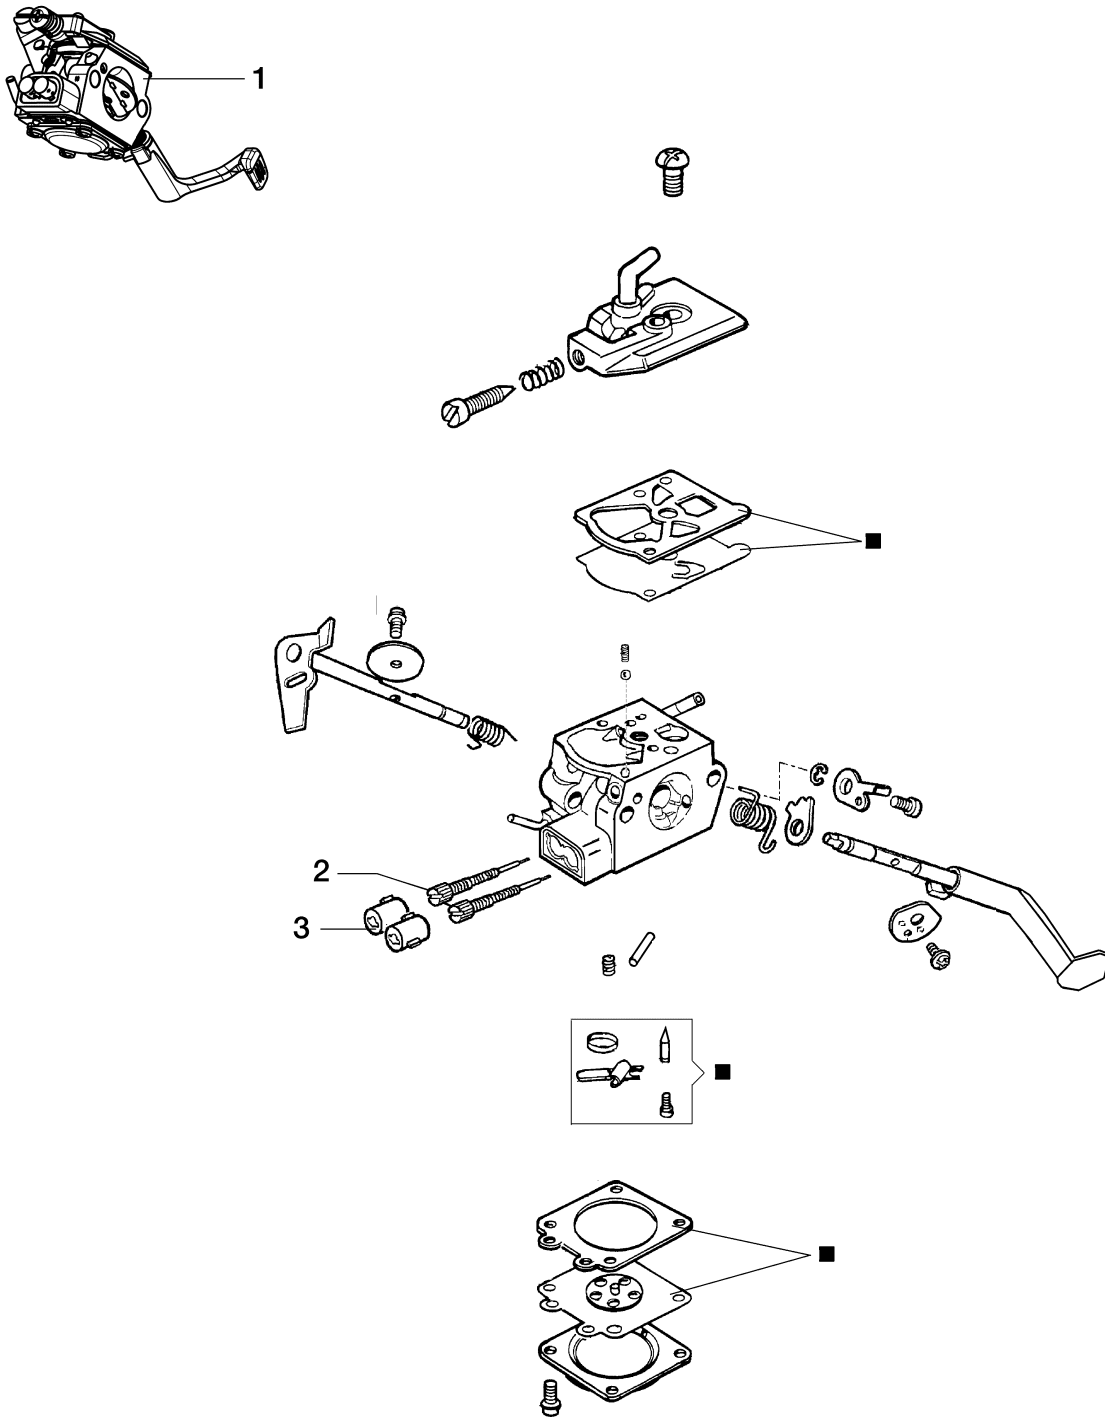

■ 4 — KIT RIPARAZIONE
REPAIR KIT

Illustration Carburetor

Ref.Nu	Qty	Part number	Description	Validity from	Validity till	Notes	Bulletin
1	1	2318265R	Carburetor				
2	2	2318837	Adjust. screw				
3	2	2318867R	Caps-lock				
4	1	2318671	Repair kit