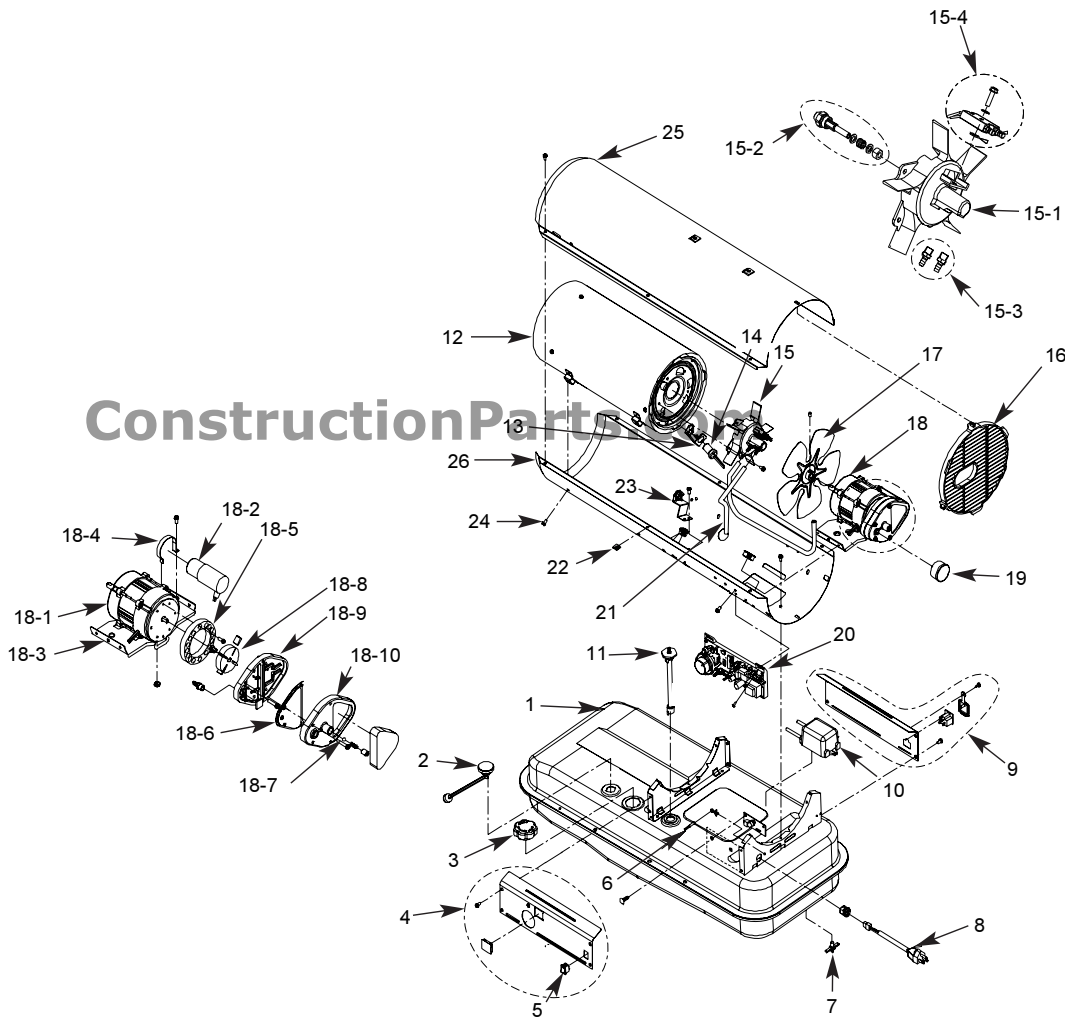

Figure 22- Repair Parts Illustration for Portable Oil-Fired Heaters Models CP125AK, CP170AK

ConstructionParts.com

888-634-4289

PARTS LIST (CP125AK & CP170AK)

Reference Number	Description	Part Number for Models:	
		CP125AK	CP170AK
1	Fuel Tank Assembly	572145	572146
2	Fuel Gauge	-----572151-----	
3	Fuel Cap	-----572157-----	
4	Panel Right Side Assembly	572258	572261
5	Power Switch	-----572251-----	
6	Thermostat Wire	-----572149-----	
7	Drain Plug	-----572176-----	
8	Power Cord	-----572160-----	
9	Panel Left Side Assembly	572259	572262
10	Ignition Transformer	572234	572235
11	Fuel Filter	-----572155-----	
12	Combustion Chamber	572179	572180
13	Photocell Bracket	-----572185-----	
14	Photocell Assembly	-----572186-----	
15	Burner Head Assembly	See Below	
15-1	Burner Head	572189	572190
15-2	Nozzle Assembly	572194	572195
15-3	Air/Fuel Line Fittings	-----572278-----	
15-4	Spark Plug Assembly	-----572201-----	
16	Fan Guard	-----572266-----	
17	Fan Assembly	572234	572235
18	Motor and Pump Assembly	572205	572206
18-1	Motor	572209	572210
18-2	Capacitor	-----572215-----	
18-3	Motor Support	-----572219-----	
18-4	Capacitor Band	-----572248-----	
18-5	Pump Body	-----572223-----	
18-6	Filter Kit*	-----572227-----	
18-7	Pump Adjustment Kit***	-----572230-----	
18-8	Rotor Kit**	-----572225-----	
18-9	Pump Cover	-----572228-----	
18-10	Filter Cover	-----572229-----	
19	Pressure Gauge	-----572231-----	
20	Main P.C.B. Assembly	-----572240-----	
21	Air/Fuel Lines	572170	572171
22	Clip Nut (6-Pack)	-----572284-----	
23	Temperature Limit Assembly	-----572174-----	
24	Screw (12-Pack)	-----572282-----	
25	Upper Shell	572260	572263
26	Lower Shell	572164	572165
	Hardware Kit	-----572285-----	
	Pump/Filter Cover Screws (10-Pack)	-----572283-----	