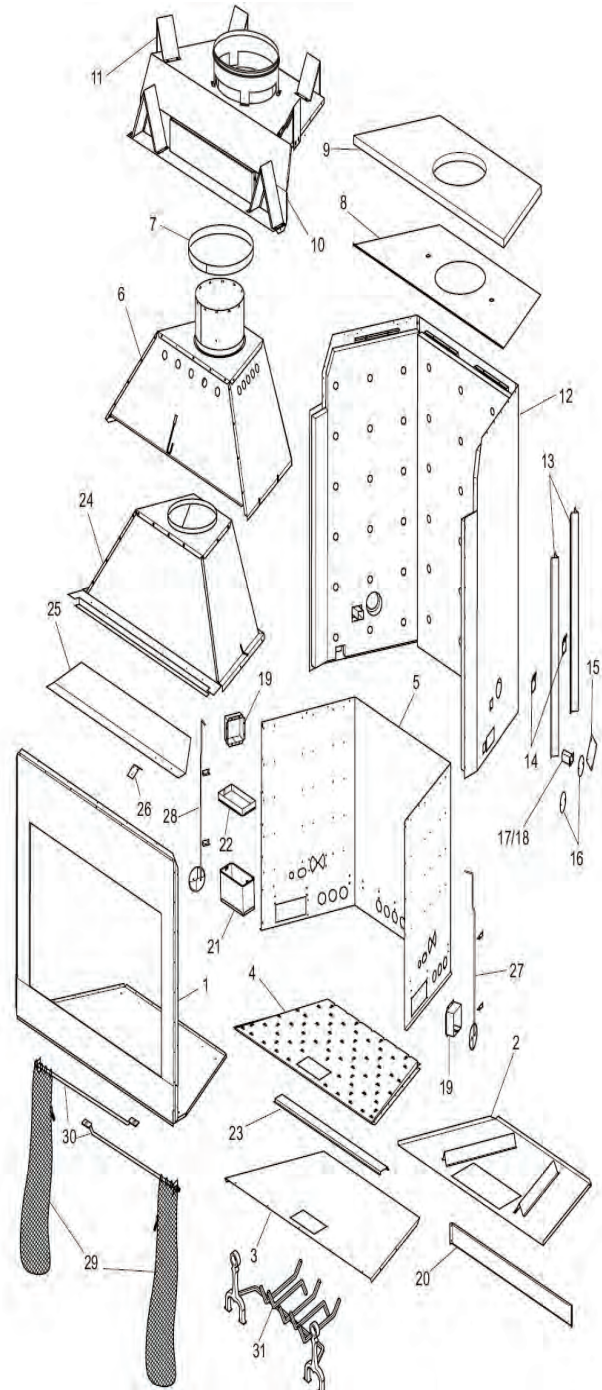

# FMI Georgian Masonry Woodburning Fireplace

MODELS: GM36SR, GM36SI, GM36HR, GM36HI, GM42SR, GM42SI, GM42HR, GM42HI, GM50SR, GM50SI, GM50HR, GM50HI

Part Number	Description	
1	**	Face Assembly
2	**	Firebox Bottom Assembly
3	**	Firebox Bottom
4	120826-01	Hearth Brick Panel, 36"
	120826-02	Hearth Brick Panel, 42"
	120826-03	Hearth Brick Panel, 50"
5	**	Firebox Surround
6	**	Outer Dome Assembly
7	**	Insulation Pan Support
8	**	Insulation Pan
9	**	Top Insulation
10	**	Fireplace Top Assembly, 36"
	**	Fireplace Top Assembly, 42"
	**	Fireplace Top Assembly, 50"
11	23490SA	Standoff
12	**	Fireplace Surround Assembly
13	109720-02	Clearance Spacer
14	117891-01	Fireplace Handle Bracket
15	20042	Outside Air Cover Plate
16	21171	Gas Conduit Cover
17	109752-01	Conduit One
18	109752-02	Conduit Two
19	109726-01	Air Duct
20	**	Heat Shield Support
21	123298-01	Ash Box Assembly
22	**	Ash Box Ring
23	**	Hearth Support Brace
24	**	Inner Dome Assembly
25	**	Smoke Shield
26	**	Damper Control Bracket
27	**	Air Kit Door Assembly, Right
28	**	Air Kit Door Assembly, Left
29	109457-03	Screen 36" (2 required)
	109457-02	Screen 42" (2 required)
	109457-01	Screen 50" (2 required)
30	20806	Screen Rod 36" (2 required)
	110146-03	Screen Rod 42" (2 required)
	110146-02	Screen Rod 50" (2 required)
31	109496-03	Grate 36"
	109496-02	Grate 42"
	109496-01	Grate 50"