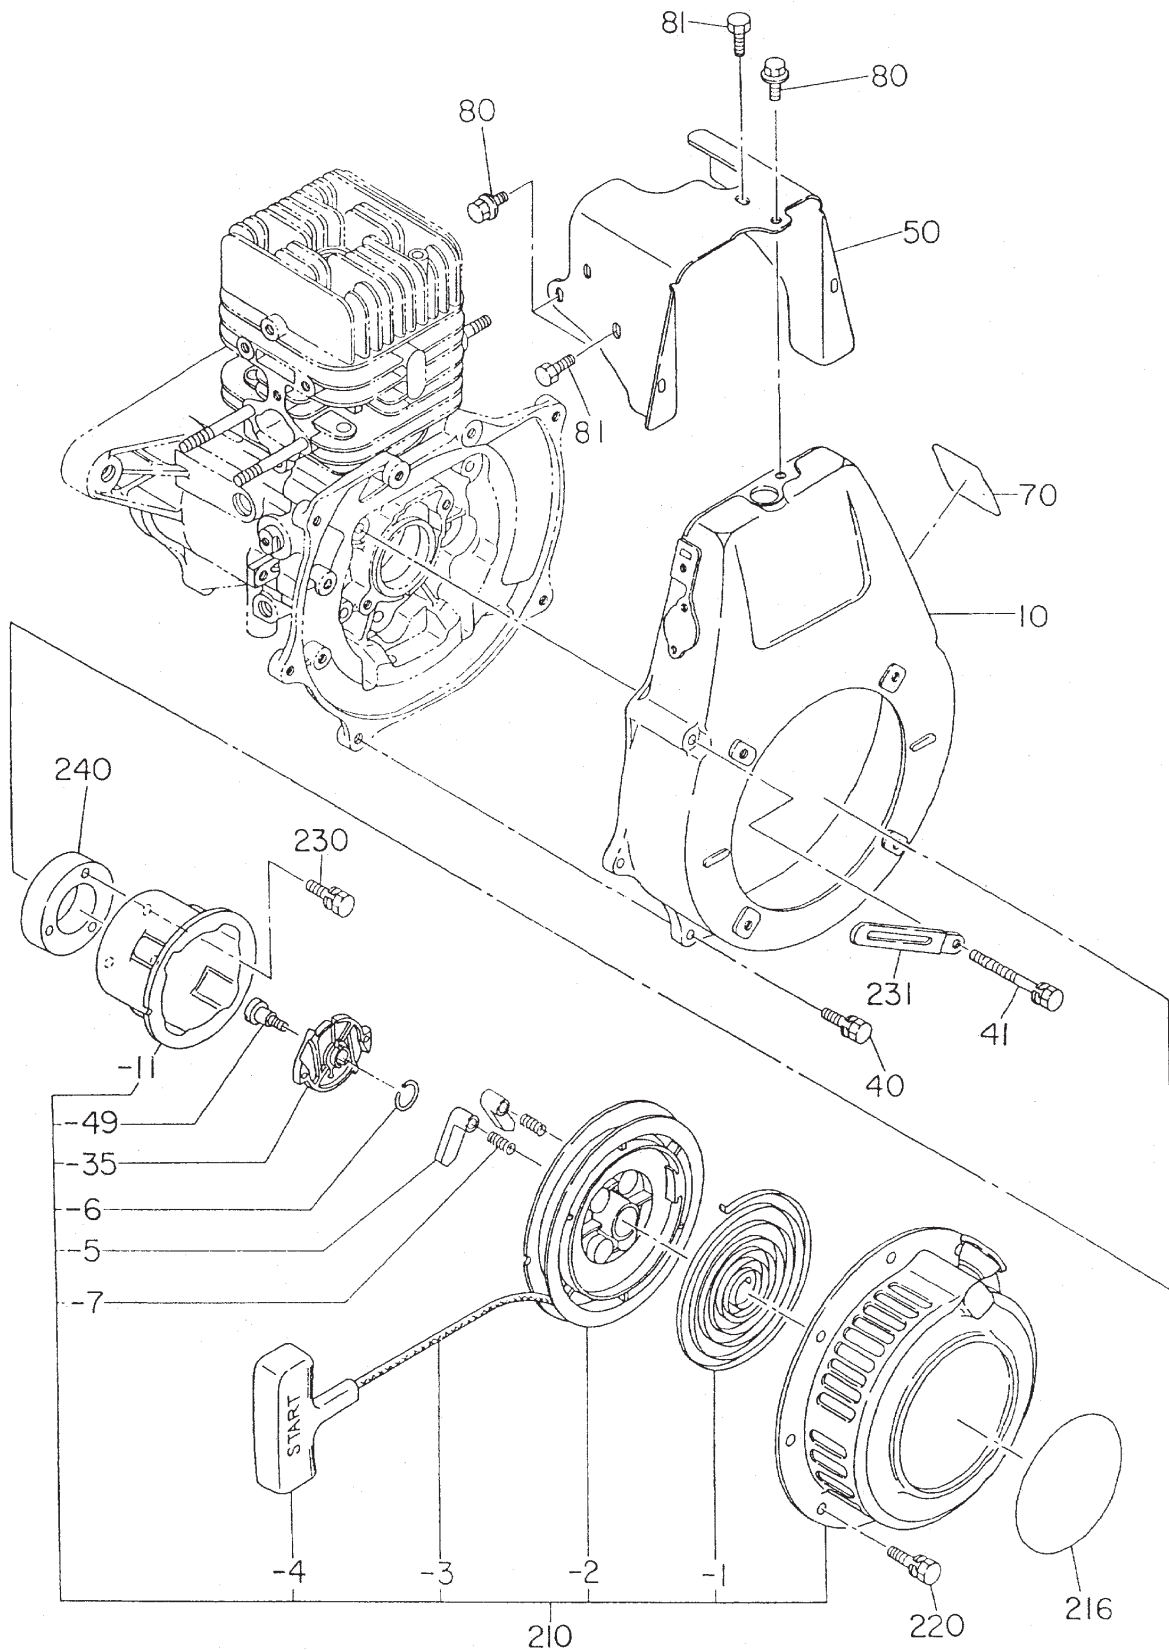

ROBIN EC12HS ENGINE — RECOIL STARTER ASSY.

ROBIN EC12HS ENGINE — RECOIL STARTER ASSY.

<u>NO.</u>	<u>PART NO.</u>	<u>PART NAME</u>	<u>QTY.</u>	<u>REMARKS</u>
10	1615110701	FAN COVER	1	REPLACES 1615110706
40	0011406200	BOLT AND WASHER ASSY	3	
41	0011406550	BOLT AND WASHER ASSY	2	
50	1615260203	CYLINDER BAFFLE	1	
70	1619186003	LABEL(ENGINE NAME)	1	
80	0110060020	FLANGE BOLT	3	
81	0152060070	TAPPING BOLT	3	
210	1615010400	RECOIL STARTER ASSY	1	INCLUDES ITEMS W/*
210-1*	2155051508	SPIRAL SPRING	1	
210-2*	1615012008	REEL	1	
210-3*	1615011008	STARTER ROPE	1	
210-4*	2365010108	STARTER KNOB	1	
210-5*	1615012508	RATCHET	2	
210-6**	2275013108	FRICTION SPRING	1	
210-7*	2275013508	RETURN SPRING	2	
210-11*	1615014518	STARTER PULLEY	1	
210-35*	1615015008	RATCHET GUIDE	1	
210-49*	2275015208	SET SCREW	1	
216	920100240	DECAL, (M-MARK)	1	
220	0011406120	BOLT AND WASHER ASSY	4	REPLACES 0011306120
230	0011306250	BOLT AND WASHER ASSY	3	
231	2267510103	CLAMP	1	
240	1615500113	PULLEY SPACER	1