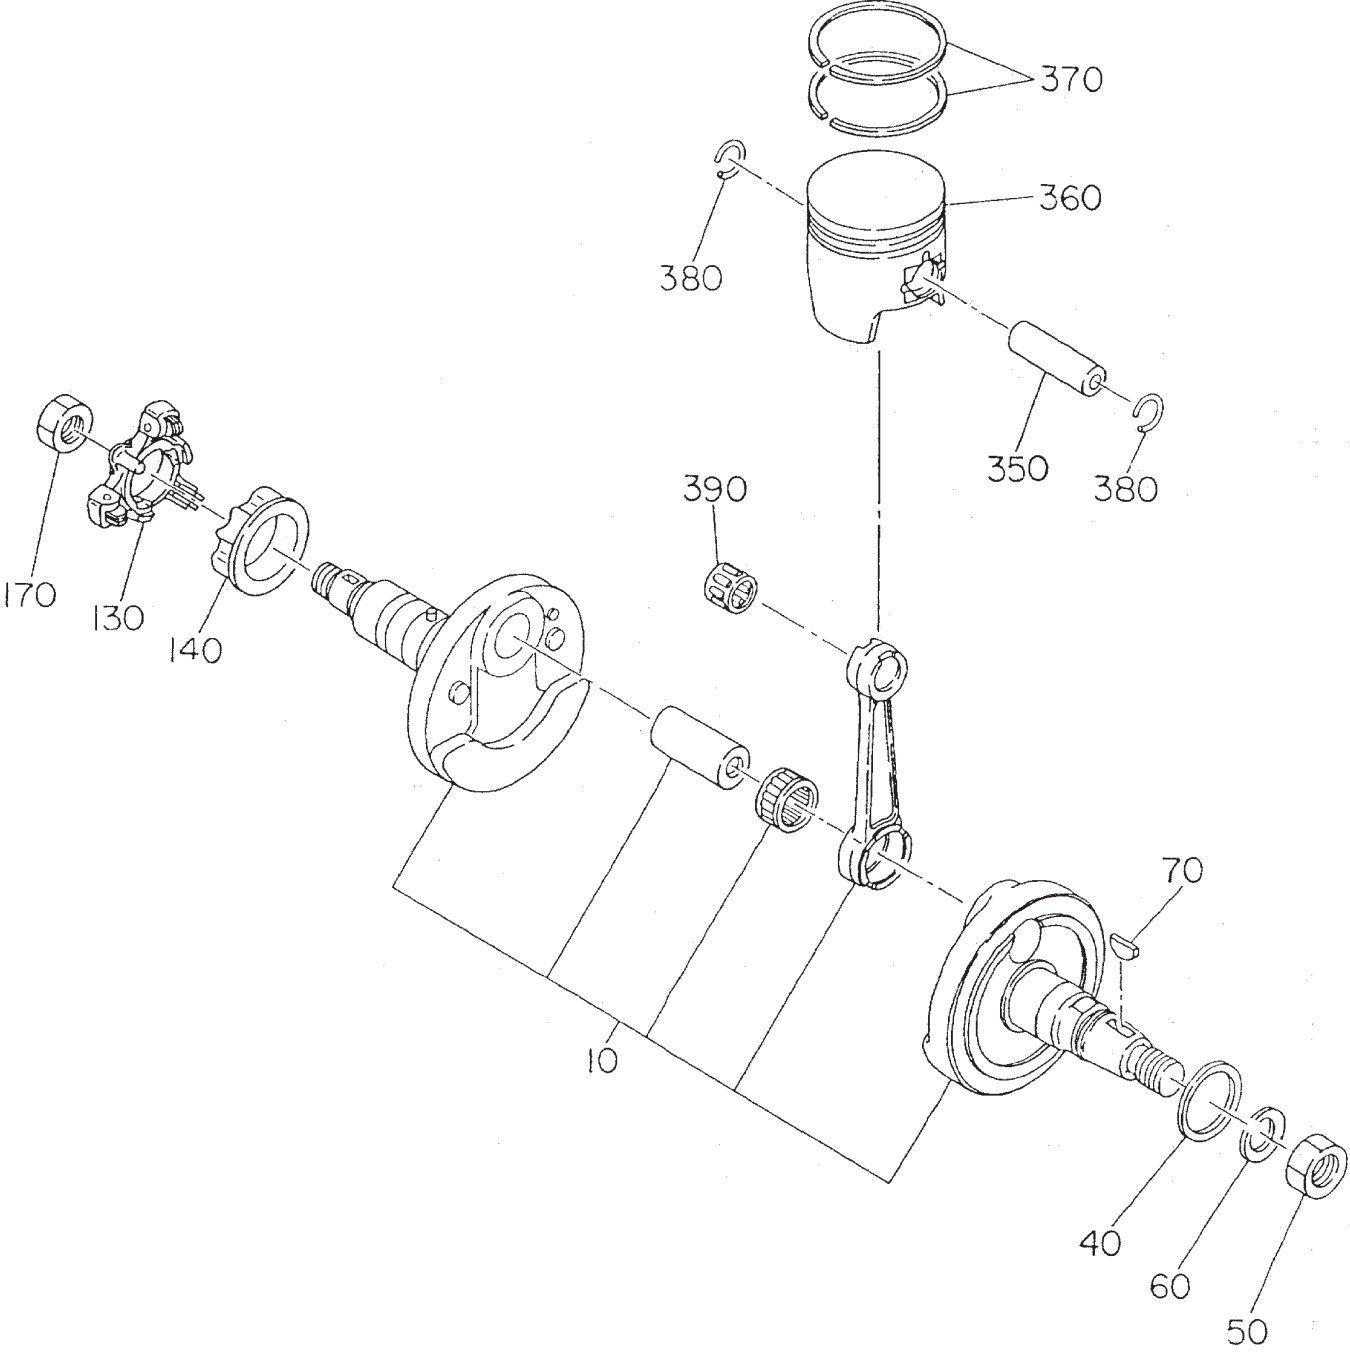

ROBIN EC12HS ENGINE — CRANKSHAFT AND PISTON ASSY.

ROBIN EC12HS ENGINE — CRANKSHAFT AND PISTON ASSY.

<u>NO.</u>	<u>PART NO.</u>	<u>PART NAME</u>	<u>QTY.</u>	<u>REMARKS</u>
10	1612040200	CRANK SHAFT ASSY	1	
40	1612500103	SPACER 0.IT	3	
40	1612500203	SPACER 0.3T	1	
50	0021714000	NUT	1	
60	0032014000	SPRING WASHER	1	
70	0053204201	WOODRUFF KEY	1	
130	1574170101	GOVERNOR PLATE COMPL.	1	
140	1574190103	GOVERNOR SLEEVE	1	
170	0173120010	LOCK NUT	1	
350	1572330103	PISTON PIN	1	
360	1612340101	PISTON COMPL. STD	1	
360	1612340201	PISTON COMPL. 0.25 OS	1	
360	1612340301	PISTON COMPL. 0.50 OS	1	
370	1612350107	PISTON RING SET STD	1	
370	1612350207	PISTON RING SET 0.25 OS	1	
370	1612350307	PISTON RING SET 0.50 OS	1	
380	0565120010	CLIP	2	
390	0610120010	NEEDLE BEARING	1