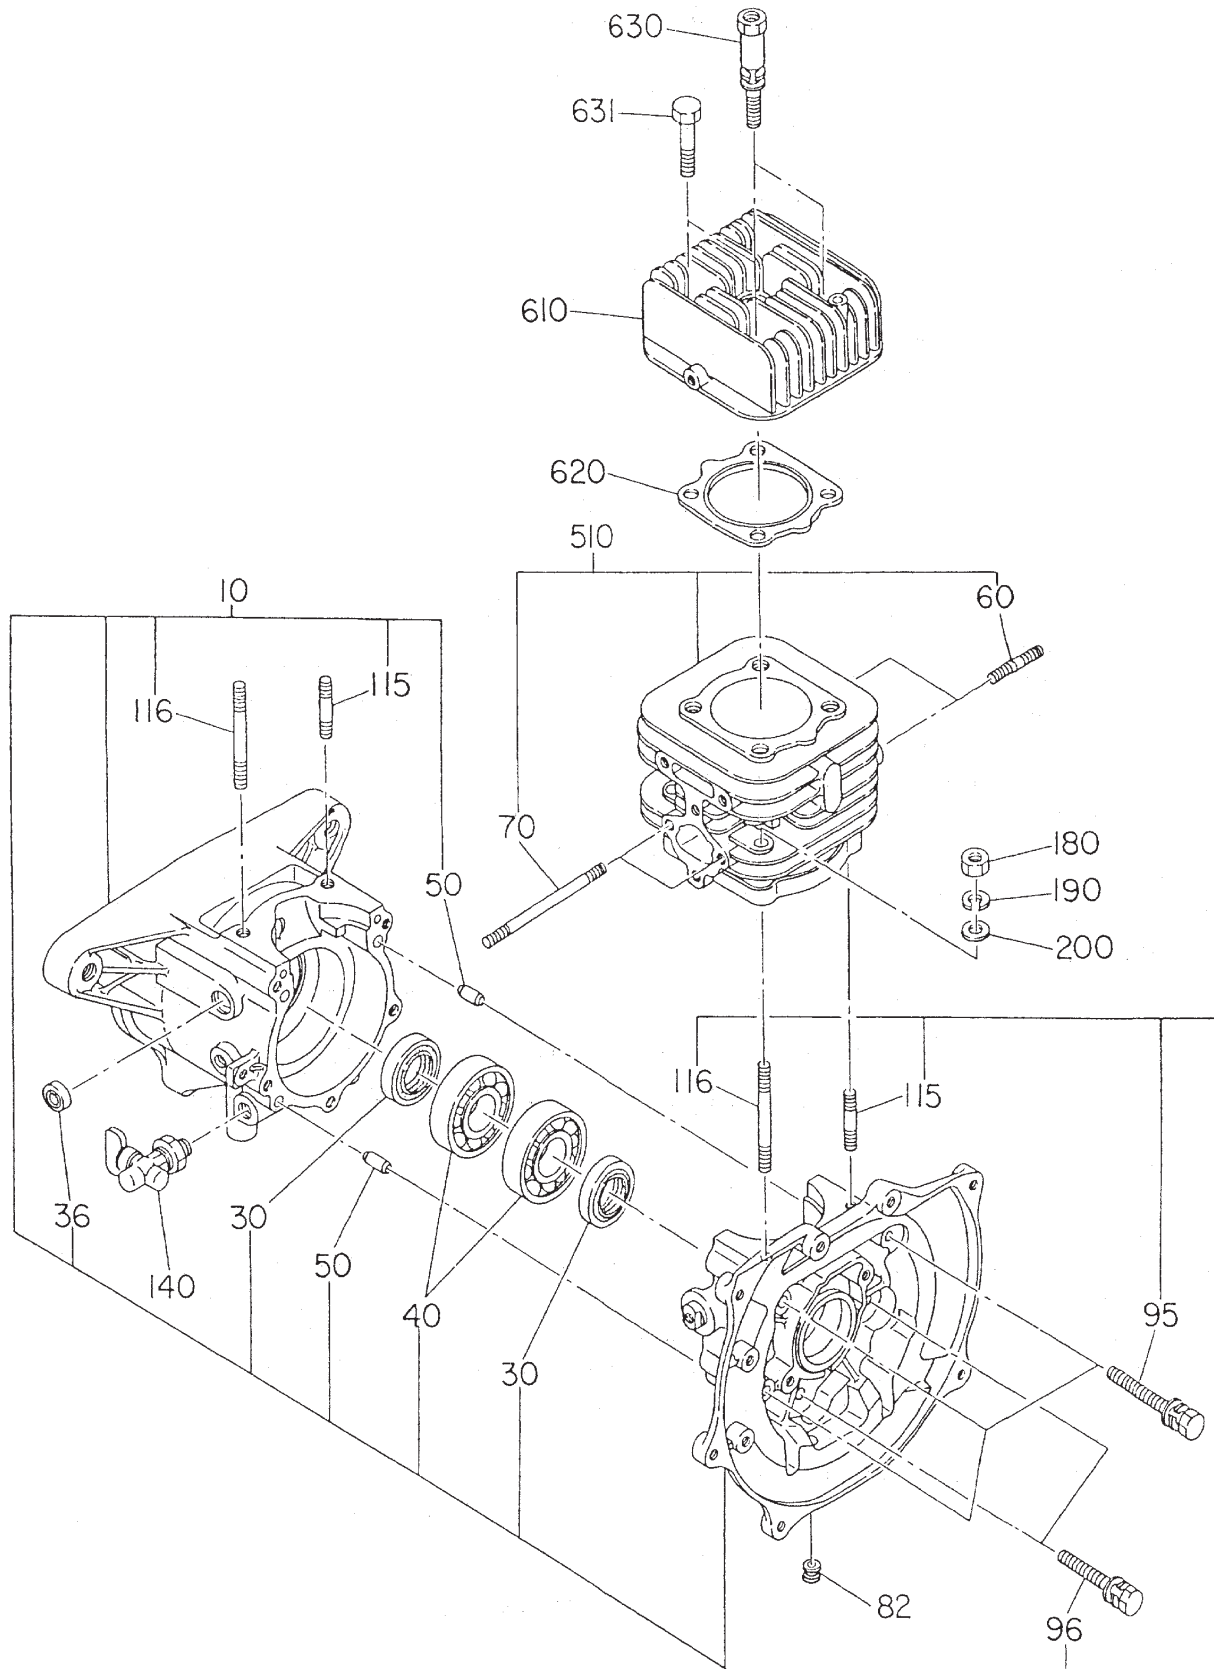

TANK AND HANDLE ASSY.

<u>NO.</u>	<u>PART NO.</u>	<u>PART NAME</u>	<u>QTY.</u>	<u>REMARKS</u>
55	353449010	STRAP, OIL TANK	2	
58	353030080	WELL NUT M5	1	
59	091005015	SCREW 5 x 15	1	
60	031105080	WASHER, PW M5	1	
60	952405970	WASHER 6.4D-20D	1	
62	353449240	OUTER HOSE 6 x 9 x 65	1	
62-1	353450220	GUARD, OIL HOSE	1	
63	954403030	HOSE, BAND	1	
64	1616391008	CLIP	1	
65	1616391608	CLIP	1	
66	1616391508	JOINT	1	
67	353910020	OIL SENSOR ASSY	1	
68	355450600	OUTER LINER 525L	1	
69	361910040	ROLLER ASSY. W/PIN	2	REPLACES 955200051
70	091005025	SCREW 5 x 25	4	
71	031105080	WASHER, PW M5	4	
72	022610505	FLANGE NUT M5 H	4	

ROBIN EC12HS ENGINE — CRANKCASE ASSY.