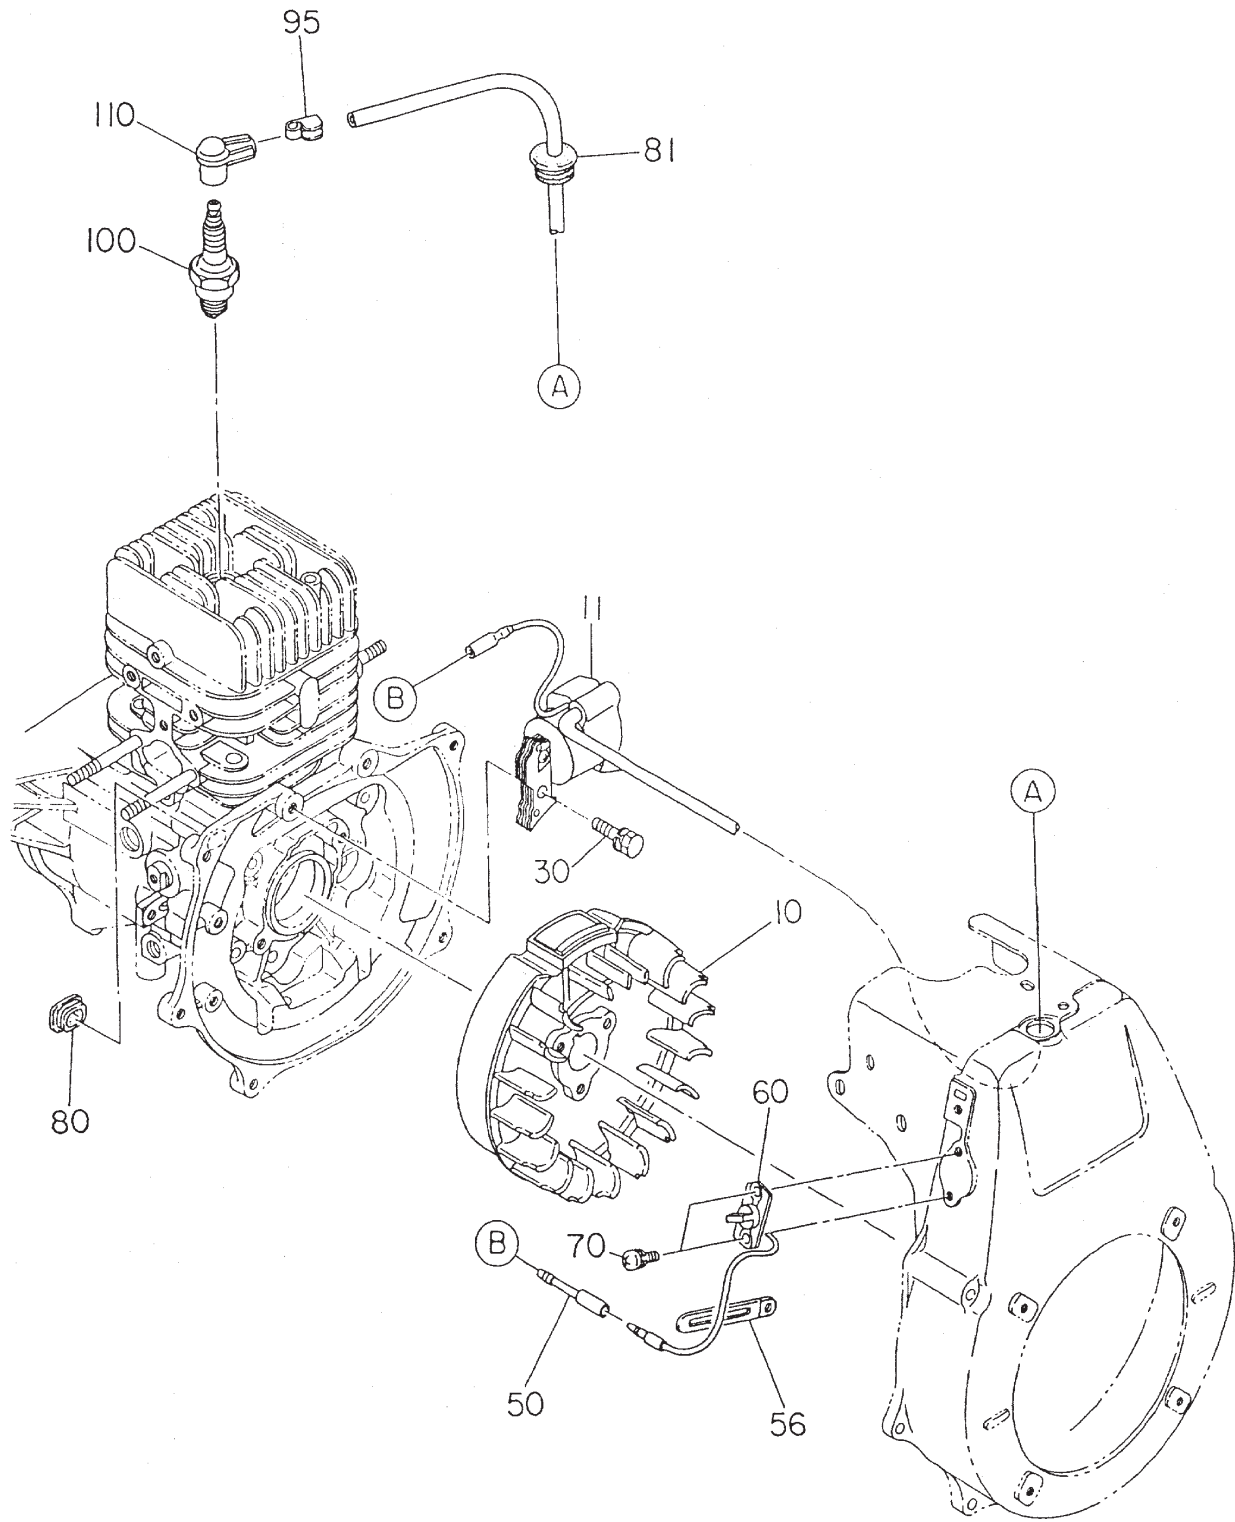

ROBIN EC12HS ENGINE — ELECTRIC DEVICE ASSY.

ROBIN EC12HS ENGINE — ELECTRIC DEVICE ASSY.

<u>NO.</u>	<u>PART NO.</u>	<u>PART NAME</u>	<u>QTY.</u>	<u>REMARKS</u>
10	1617012008	FLYWHEEL COMPL.	1	
11	1617013008	IGNITION COIL CP	1	S/N 3531 & BELOW REPLACES 1617120101
11	1617120111	IGNITION COIL CP	1	S/N 3532 & ABOVE
30	0011006200	BOLT AND WASHER ASSY	2	
50	2147312201	WIRE 22 CP	1	
56	1507520103	CLAMP	1	
60	0669900217	STOP SWITCH AY (ON-OFF).....	1	REPLACES 0660000371
70	0043504120	SCREW AND WASHER ASSY	2	
80	1577500203	GROMMET	1	
81	1617500103	GROMMET, HIGH	1	
95	0659000010	PLUG TERMINAL	1	
100	0650140460	SPARK PLUG	1	
110	2307510113	SPARK PLUG CAP	1