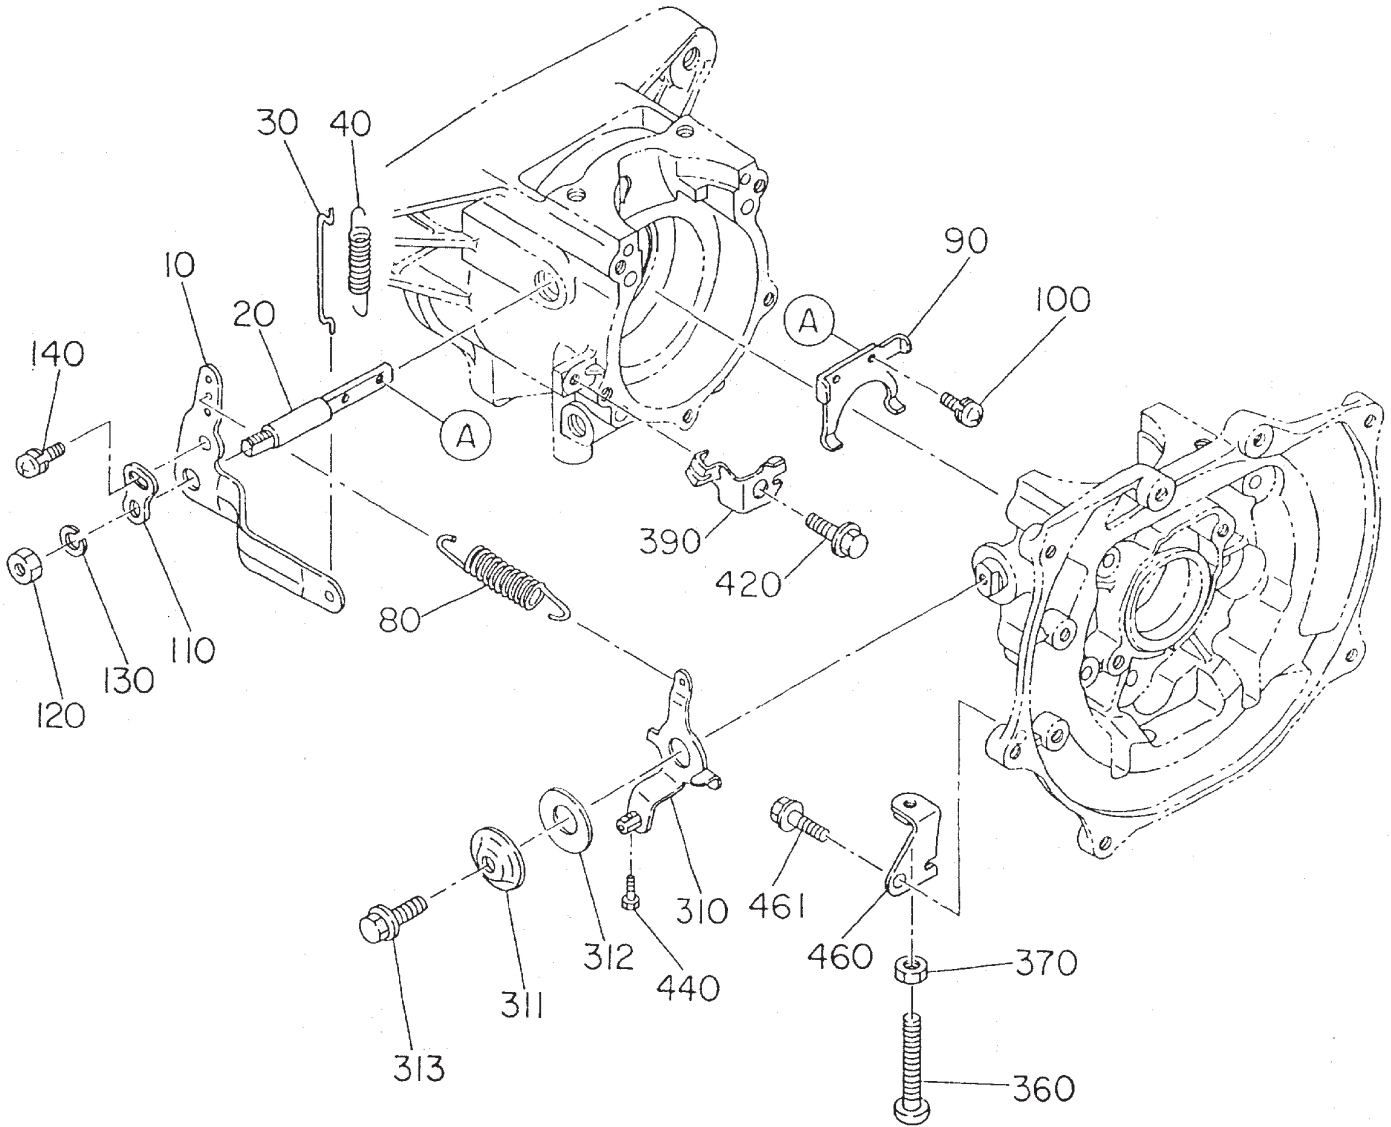

ROBIN EC12HS ENGINE — GOVERNOR ASSY.

ROBIN EC12HS ENGINE — GOVERNOR ASSY.

GOVERNOR ASSY.

<u>NO.</u>	<u>PART NO.</u>	<u>PART NAME</u>	<u>QTY.</u>	<u>REMARKS</u>
10	1614230113	GOVERNOR LEVER	1	
20	1064220103	GOVERNOR SHAFT	1	
30	2274270101	GOVERNOR ROD	1	
40	1064280113	ROD SPRING	1	
80	1614250113	GOVERNOR SPRING	1	
90	1574210103	GOVERNOR YOKE	1	
100	0043504060	SCREW	2	
110	1064240101	ADJUSTING PLATE 88	1	.....REPLACES 1574240103
120	0021906000	NUT	1	
130	030206150	SPRING WASHER	1	.....REPLACES 0032006000
140	0043504080	SCREW AND WASHER ASSY	1	.....REPLACES 0043604080
310	1614341001	SPEED CONTROL CP	1	.....REPLACES 1614341011
311	1574510101	COVER	1	
312	1574610103	WASHER	1	
313	0110060020	FLANGE BOLT	1	
360	0043106350	SCREW	1	
370	0021706000	NUT	1	
390	1614420113	WIRE BRACKET	1	
420	0110060020	FLANGE BOLT	1	
440	0115040010	BOLT	1	
460	1614350111	STOP PLATE COMP	1	.....REPLACES 1614350121
461	0110060020	FLANGE BOLT	1