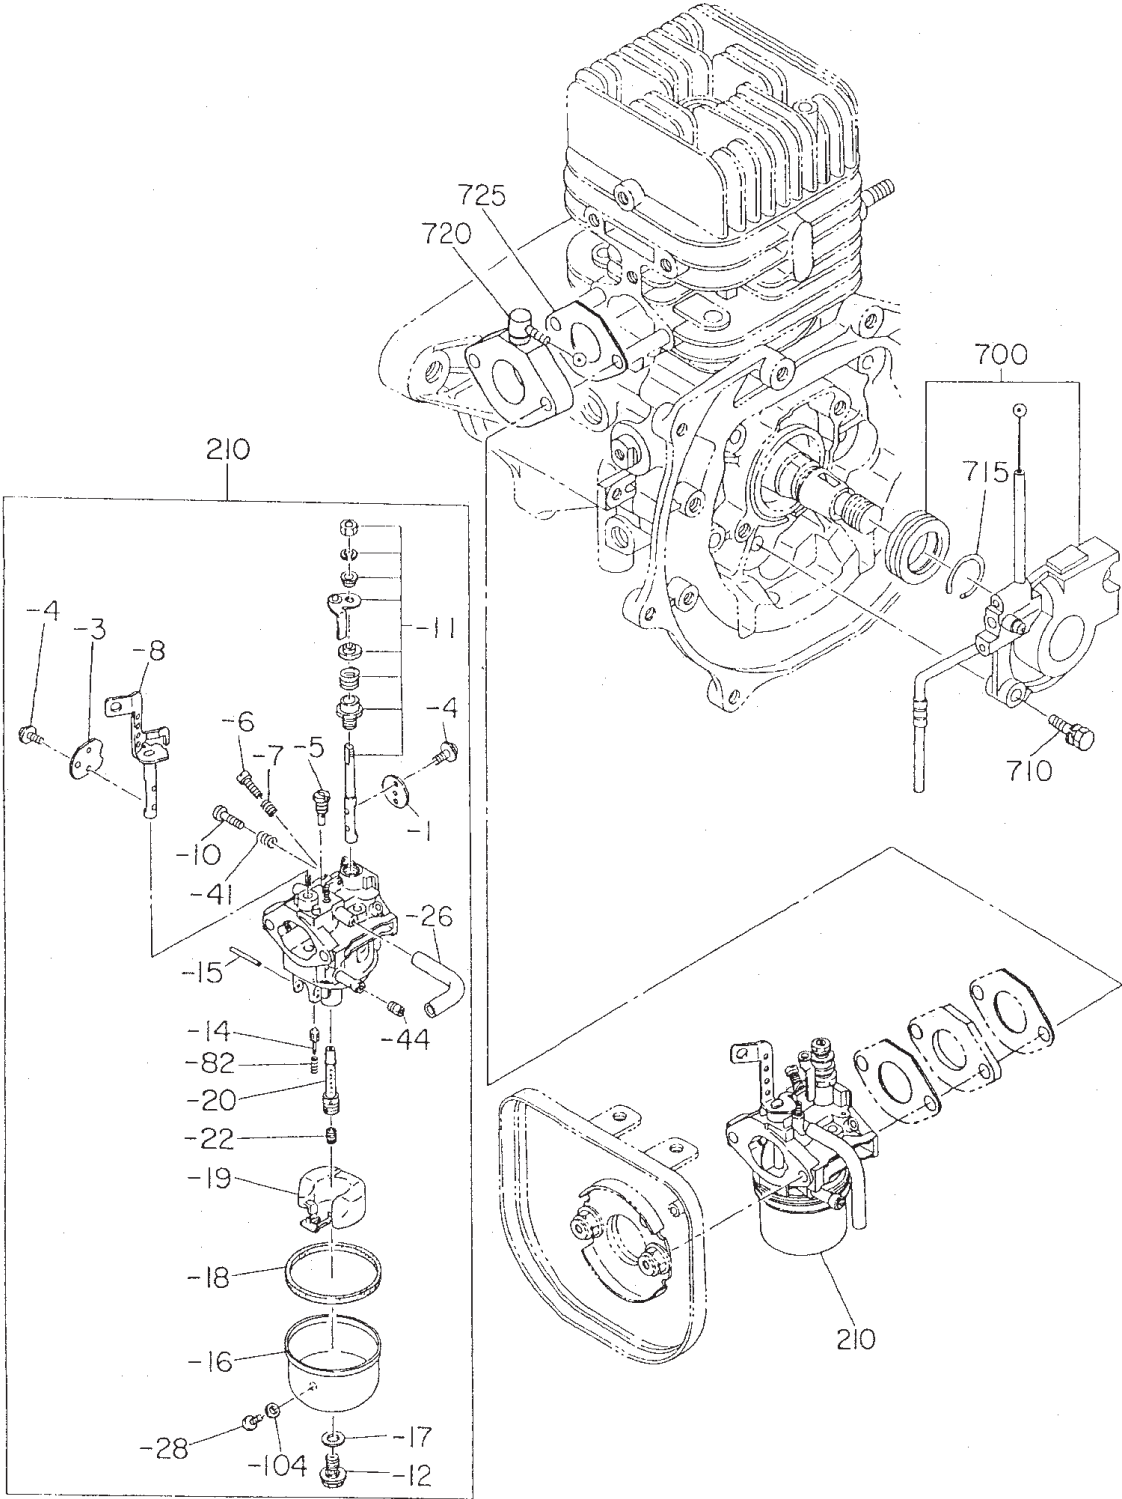

ROBIN EC12HS ENGINE — MUFFLER/AIR CLEANER ASSY.

<u>NO.</u>	<u>PART NO.</u>	<u>PART NAME</u>	<u>QTY.</u>	<u>REMARKS</u>
310	1613010111	MUFFLER COMPL.	1	
330	1613500101	MUFFLER BRACKET	1	
331	1613510101	MUFFLER BRACKET	1	
340	1613520101	GASKET CP (EXHAUST)	1	REPLACES 1613520111
350	020108060	NUT	2	REPLACES 0021908000
355	030208200	SPRING WASHER	2	REPLACES 0032008000
360	0011308160	BOLT AND WASHER ASSY	7	
510	1613270310	AIR CLEANER ASSY	1	INCLUDES ITEMS W/*
510-2*	2263272008	GASKET (AIR CLEANER)	1	
510-100*	1613261008	ELEMENT	1	
520*	1573620101	ELEMENT SET	1	
528	0732004430	LABEL(CHOKE)	1	
540	1063291203	INSULATOR	1	
550	1573500103	GASKET, INSULATOR	2	
590	0176060020	SELF LOCK NUT	2	
620	1613600203	BRACKET (CLEANER)	1	
630	0016606120	BOLT AND WASHER ASSY	3	REPLACES 0011006120

ROBIN EC12HS ENGINE — CARBURETOR ASSY.