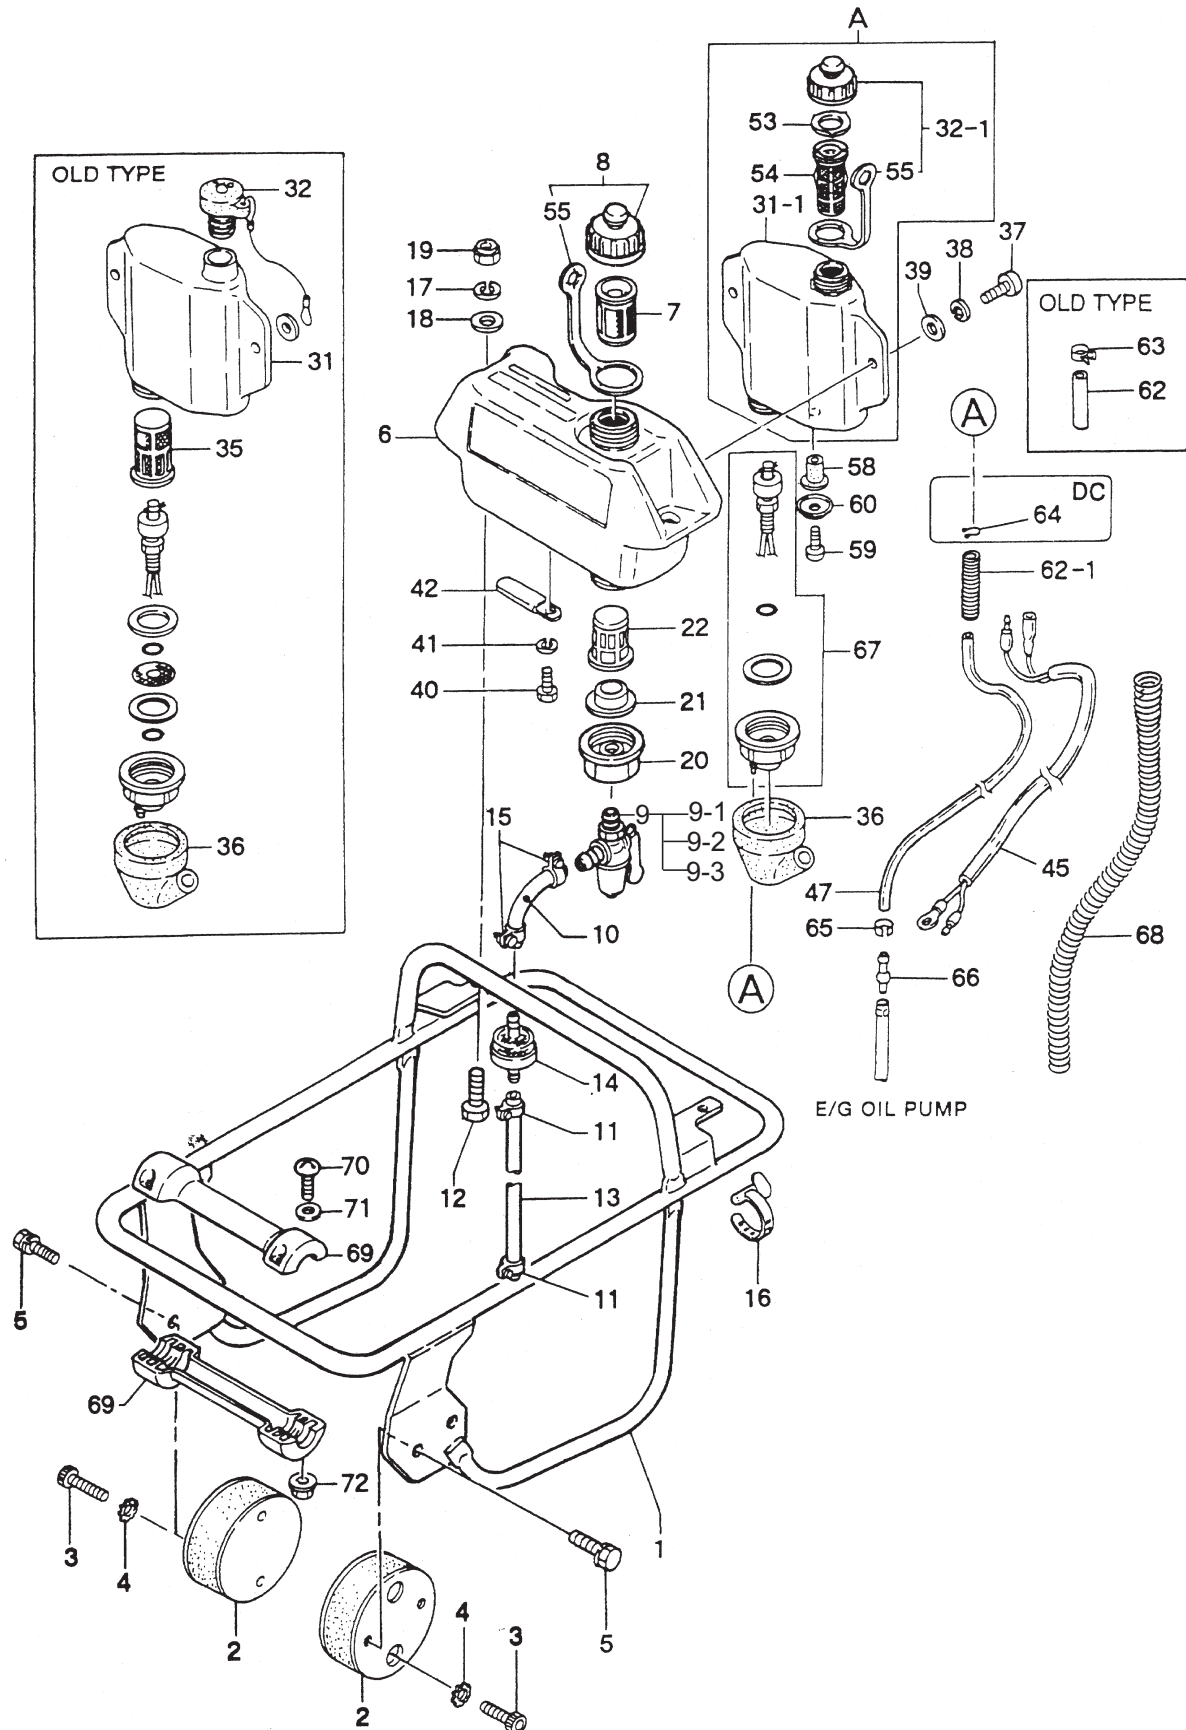

TANK AND HANDLE ASSY.

TANK AND HANDLE ASSY.

<u>NO.</u>	<u>PART NO.</u>	<u>PART NAME</u>	<u>QTY.</u>	<u>REMARKS</u>
A	353213710CPL	OIL TANK ASSY W/CAP	1	REPLACES 353910030
1	355115020	HANDLE (ROLLER)	1	
2	351319900	SHOCK ABSORBER 100D-45B	2	REPLACES 355113570
3	001521020	SOCKET HEAD BOLT 10 x 20	4	
4	033121009	TOOTHED LOCK WASHER B M10	4	
5	002211020	BOLT 10 x 20 H, SW	4	
6	355113610	FUEL TANK	1	
7	954404890	FILTER, TANK	1	
8	361910020	TANK CAP ASSY (ORANGE)	1	
9	954405990	FUEL COCK ASSY CVL-1	1	INCLUDES ITEMS W/ #
9-1#	0642001410	BOWL FUEL FILTER	1	
9-2#	0642001420	STRAINER SCREEN	1	
9-3#	0642001430	PACKING	1	
10	351436350	FUEL HOSE R-150	1	
11	954404590	HOSE BAND 9.50D	2	
12	001220830	BOLT 8 x 30 T	2	
13	301418140	FUEL HOSE B-150	1	
14	301419750	FUEL FILTER CP, MQ75MIC	1	
15	954403030	HOSE BAND (8)	2	
16	303010450	BAND	1	
17	030208200	WASHER, SW M8	2	
18	952401450	WASHER 8.5 x 22 x 3	2	
19	022710809	NYLON NET M8	2	
20	351437785	HOLDER, COCK	1	
21	953405640	PACKING, COCK HOLDER	1	
21	9544S06020	PACKING, FUEL TANK	1	
22	954405080	STRAINER (#100)	1	
22	954406010	STRAINER (#110)	1	
31	*	OIL TANK	1	*MUST ORDER NEW OIL TANK ASSY
31-1	353213710	OIL TANK	1	
32	*	OIL TANK CAP	1	
32-1	353030070	OIL TANK CAP CP (YELLOW)	1	
35		STRAINER, OIL TANK	1	NO LONGER USED
36	355448071	COVER, COCK HOLDER	1	REPLACES 355448070
37	009110011	SOCKET HEAD SCREW 8 x 20	2	
38	030208200	WASHER, SW M8	2	
39	952401450	WASHER 8.5 x 22 x 3	2	
40	001200610	BOLT 6 x 10	1	
41	030206150	WASHER, SW M6	1	
42	2267510103	CLAMP	1	
45	355448280	WIRE CP	1	
47	1616391308	HOSE	1	
53	353448990	PACKING, OIL TANK CAP	1	
54	353449001	STRAINER, OIL TANK	1	REPLACES 353449000