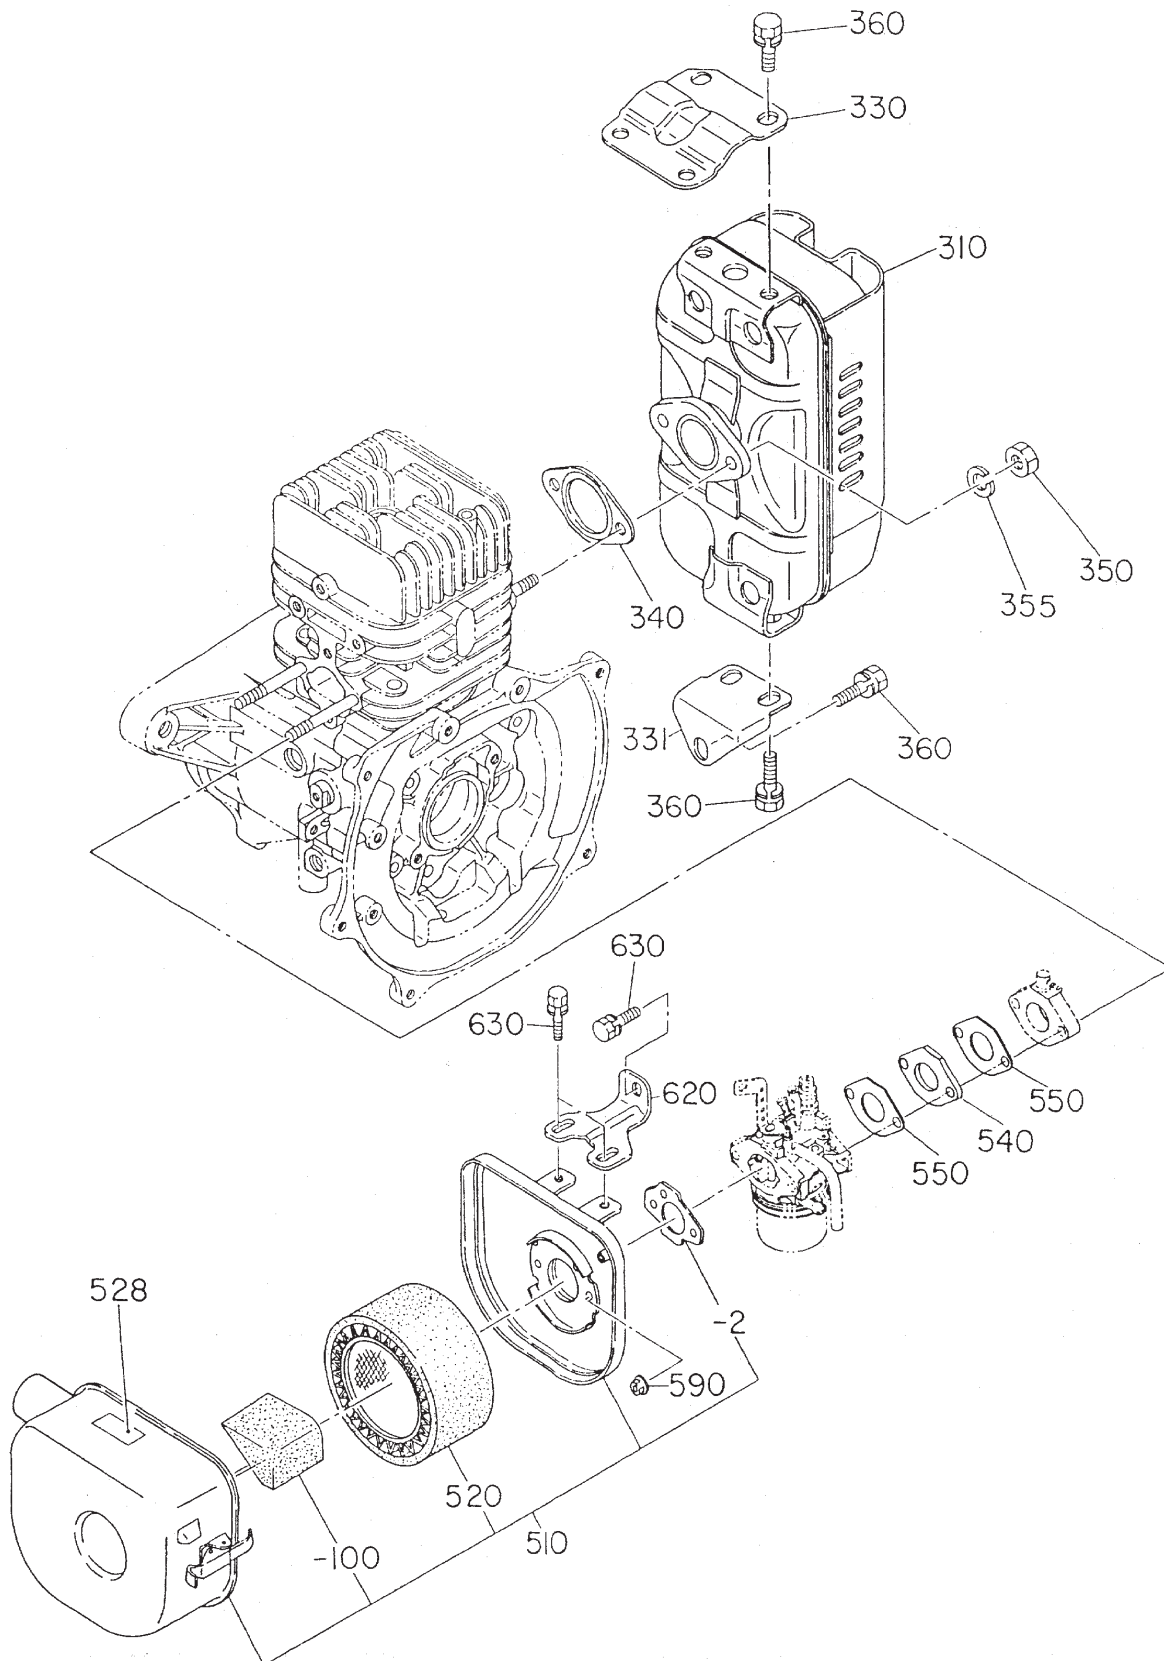

ROBIN EC12HS ENGINE — MUFFLER/AIR CLEANER ASSY.

ROBIN EC12HS ENGINE — MUFFLER/AIR CLEANER ASSY.

<u>NO.</u>	<u>PART NO.</u>	<u>PART NAME</u>	<u>QTY.</u>	<u>REMARKS</u>
310	1613010111	MUFFLER COMPL.	1	
330	1613500101	MUFFLER BRACKET	1	
331	1613510101	MUFFLER BRACKET	1	
340	1613520101	GASKET CP (EXHAUST)	1	REPLACES 1613520111
350	020108060	NUT	2	REPLACES 0021908000
355	030208200	SPRING WASHER	2	REPLACES 0032008000
360	0011308160	BOLT AND WASHER ASSY	7	
510	1613270310	AIR CLEANER ASSY	1	INCLUDES ITEMS W/*
510-2*	2263272008	GASKET (AIR CLEANER)	1	
510-100*	1613261008	ELEMENT	1	
520*	1573620101	ELEMENT SET	1	
528	0732004430	LABEL(CHOKE)	1	
540	1063291203	INSULATOR	1	
550	1573500103	GASKET, INSULATOR	2	
590	0176060020	SELF LOCK NUT	2	
620	1613600203	BRACKET (CLEANER)	1	
630	0016606120	BOLT AND WASHER ASSY	3	REPLACES 0011006120