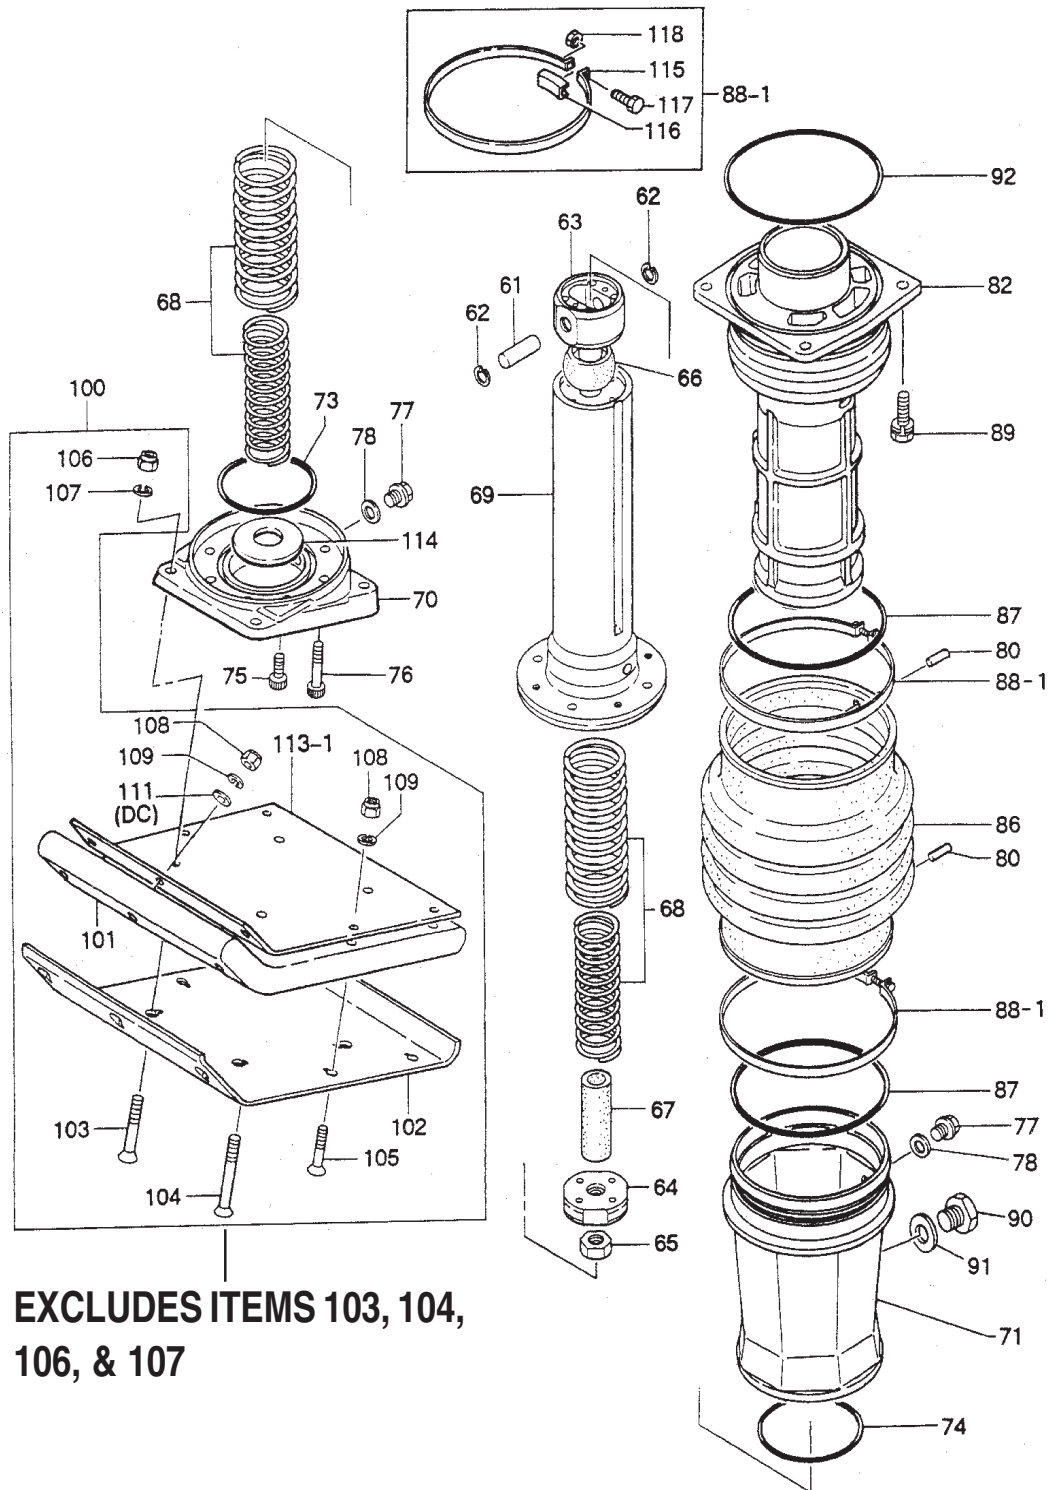

GUIDE CYLINDER AND FOOT ASSY.

**EXCLUDES ITEMS 103, 104,
106, & 107**

GUIDE CYLINDER AND FOOT ASSY.

<u>NO.</u>	<u>PART NO.</u>	<u>PART NAME</u>	<u>QTY.</u>	<u>REMARKS</u>
61	352423290	PISTON PIN	1	
62	080100150	STOP RING R-15	2	
63	352210380	PISTON ROD	1	
64	352437330	PISTON END	1	
65	020118150	NUT M18, P1.5	1	
66	352431430	STOPPER, UPPER	1	
67	352437470	STOPPER, LOWER	1	
68	352326610	MAIN SPRING	2	
69	354212480	SPRING CYLINDER (L)	1	
70	352210401	FOOT PLATE	1	
71	352110042	PROTECTION SLEEVE (L)	1	
73	050100950	O-RING G-95	1	
74	050101100	O-RING G-110	1	
75	001521020	SOCKET HEAD BOLT 10X20 T ...	4	REPLACES 014210020
76	001521035	SOCKET HEAD BOLT 10X35 T ...	4	REPLACES 014210035
77	953405270	PLUG 1/4X14 13L	2	
78	953405260	PACKING 1/4 (CU)	2	
80	354446170	PIN 6D-8.5L	2	
82	354212490	GUIDE CYLINDER (L)	1	
86	354332700	BELLOWS(L) ORANGE	1	
87	050931500	O-RING JASO3150	2	
88-1	354910020	BELLOWS CLAMP CP	2	INCLUDES ITEMS W/*
89	002211035	BOLT 10X35 H,SW	4	REPLACES 012710035
90	959010150	LEVEL GAUGE, PLUG TYPE	1	
91	953404670	COPPER PACKING 17X25.5X1	1	
92	050201500	O-RING P-150	1	
100	352910081	FOOT ASSY 330W-W/F.COVER ..	1	INCL'S ITEMS W/# 13" (W) X 13" (L)
100		FOOT ASSY 285W-E/F COVER...	1	OPTION INCL. ITEMS W/+ CONTACT UNIT SALES DEPT./ACCESSORY ITEM
101+	352108220	FOOT 285B-331L	1	OPTION
101#	352326620	FOOT 330B-331L	1	
102+	352108230	METAL SHEET 285W	1	OPTION
102#	362326630	METAL SHEET 330B	1	
103	001611259	SUNK HEAD BOLT 12X90 H	2	REPLACES 015112075 & 001611256
104	001611260	SUNK HEAD BOLT 12X100 H	2	INCLUDES ITEMS W/%
105#+	015110055	SUNK HEAD BOLT 10X55 H	7	REPLACES 001611051
106	022711214	NYLON NUT M12	4	REPLACES 021112140
107	030212300	WASHER SW M12	4	
108#+	022711012	NYLON NUT M10	7	REPLACES 021110120
109#+	030210250	WASHER SW M10	7	
113-1#+	354332070	FOOT COVER	1	
114	352441730	SPRING SEAT 80D-1.6T	1	
115*	354329380	BELLOWS CLAMP	2	
116*	354442340	BAND GUIDE, BELLOWS	2	
117*	001210835	BOLT 8X35 H	2	REPLACES 011008035
118*	020308060	NUT M8	2	REPLACES 020108060