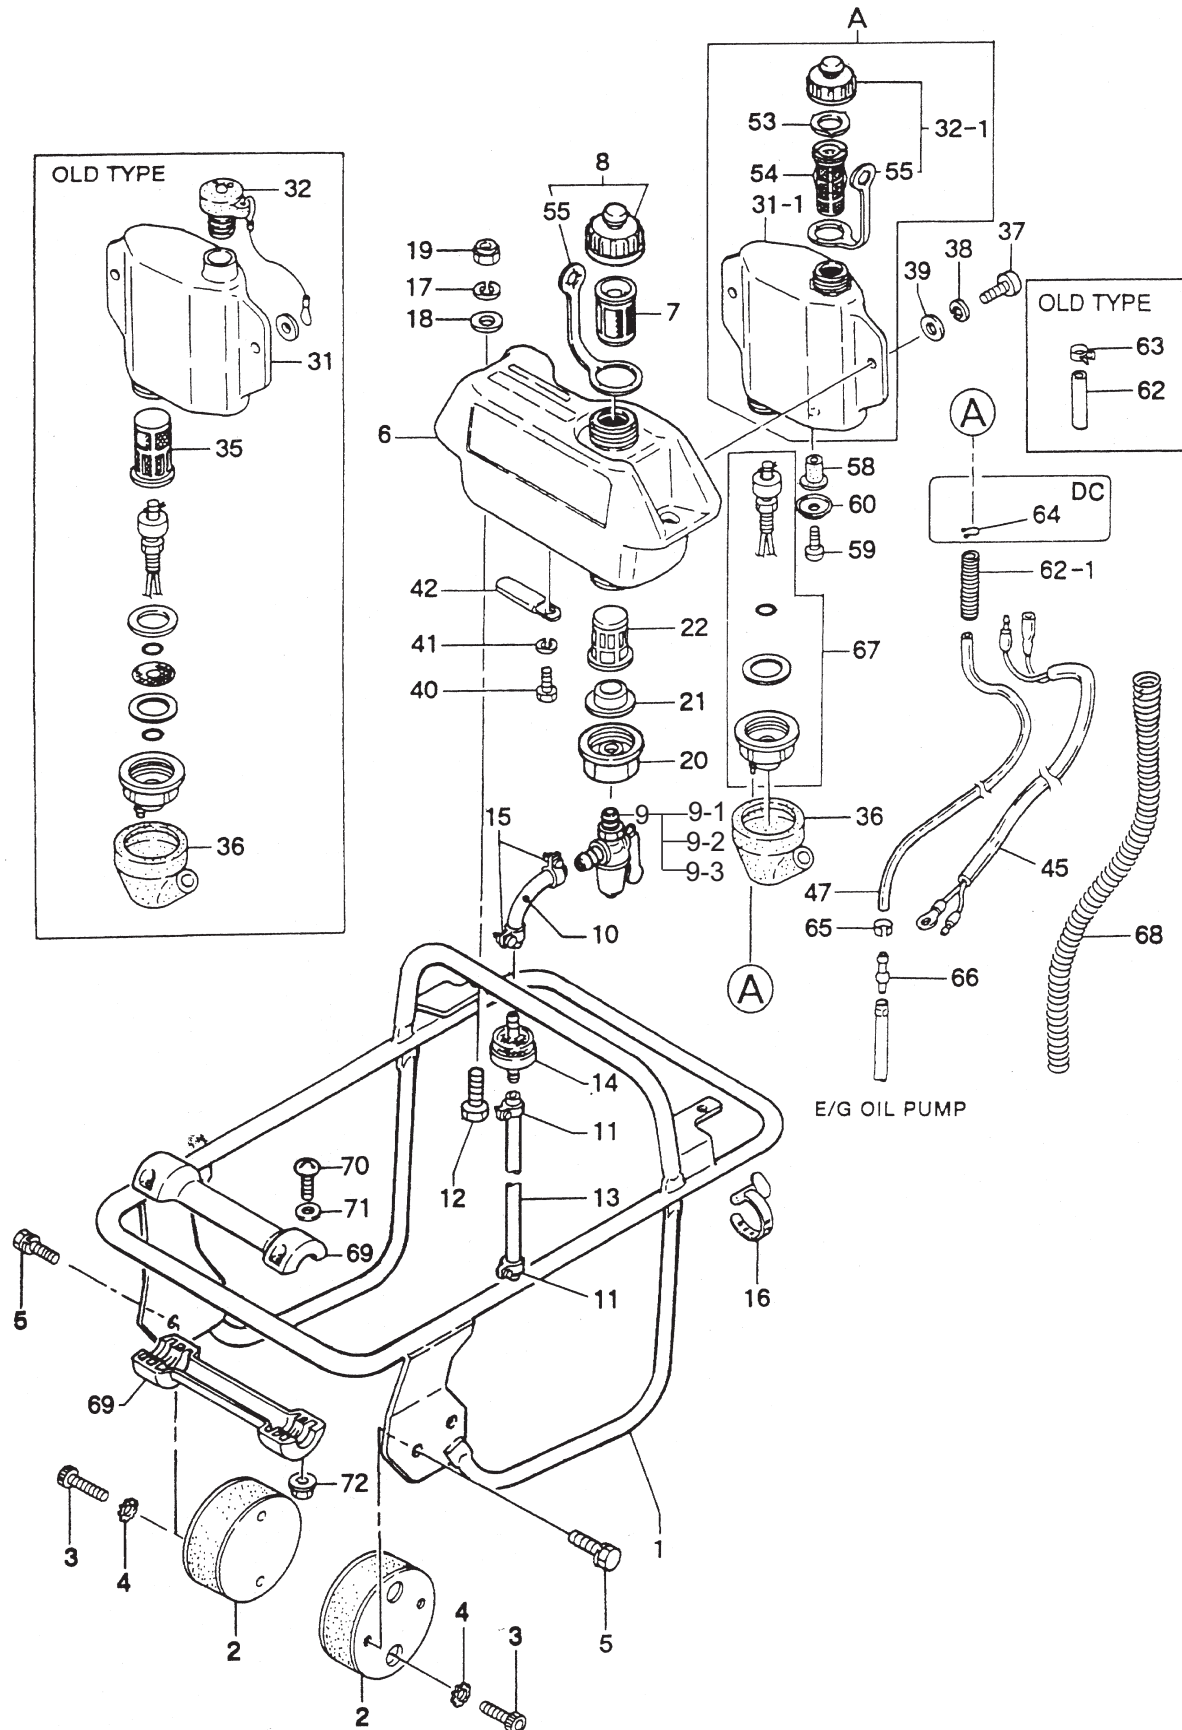

TANK AND HANDLE ASSY.

TANK AND HANDLE ASSY.

<u>NO.</u>	<u>PART NO.</u>	<u>PART NAME</u>	<u>QTY.</u>	<u>REMARKS</u>
55	353449010	STRAP, OIL TANK	2	
58	353030080	WELL NUT M5	1	
59	091005015	SCREW 5 x 15	1	
60	031105080	WASHER, PW M5	1	
60	952405970	WASHER 6.4D-20D	1	
62	353449240	OUTER HOSE 6 x 9 x 65	1	
62-1	353450220	GUARD, OIL HOSE	1	
63	954403030	HOSE, BAND	1	
64	1616391008	CLIP	1	
65	1616391608	CLIP	1	
66	1616391508	JOINT	1	
67	353910020	OIL SENSOR ASSY	1	
68	355450600	OUTER LINER 525L	1	
69	361910040	ROLLER ASSY. W/PIN	2	REPLACES 955200051
70	091005025	SCREW 5 x 25	4	
71	031105080	WASHER, PW M5	4	
72	022610505	FLANGE NUT M5 H	4