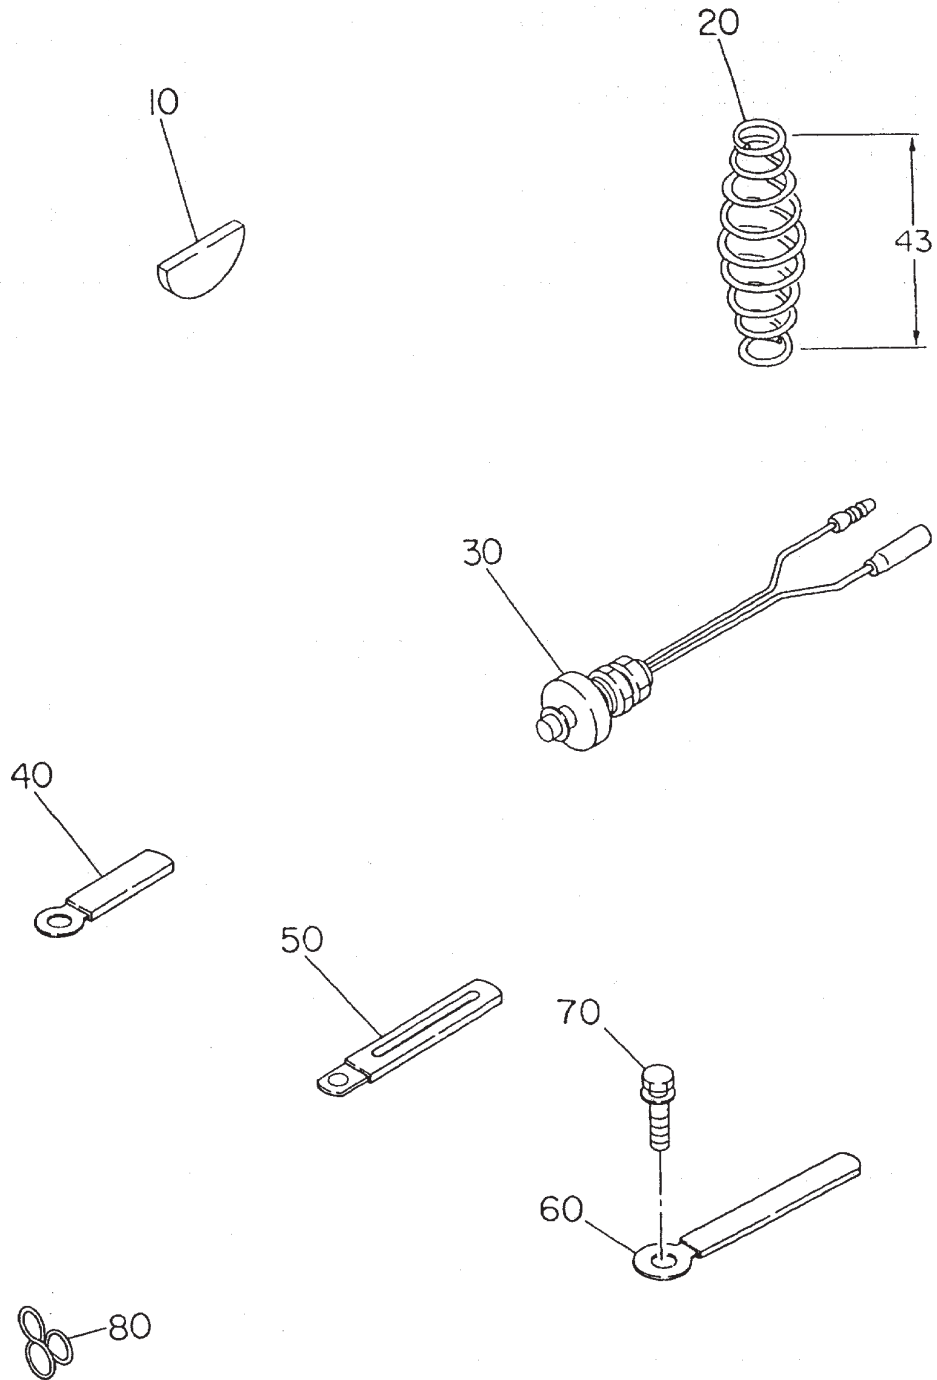

ROBIN EC12HS ENGINE — LOOSE PARTS

ROBIN EC12HS ENGINE — LOOSE PARTS

<u>NO.</u>	<u>PART NO.</u>	<u>PART NAME</u>	<u>QTY.</u>	<u>REMARKS</u>
10	0053204201	WOODRUFF KEY	1	
20	402010110	COIL SPRING.....	1	REPLACES 0830000010
30	1617260101	SWITCH FLOAT CP	1	
40	2267510103	CLAMP	1	
50	1507520103	CLAMP	1	
60	0566000170	CLAMP	1	
70	011008015	BOLT AND WASHER ASSY	1	REPLACES 0011308120
80	1616391008	CLIP	1