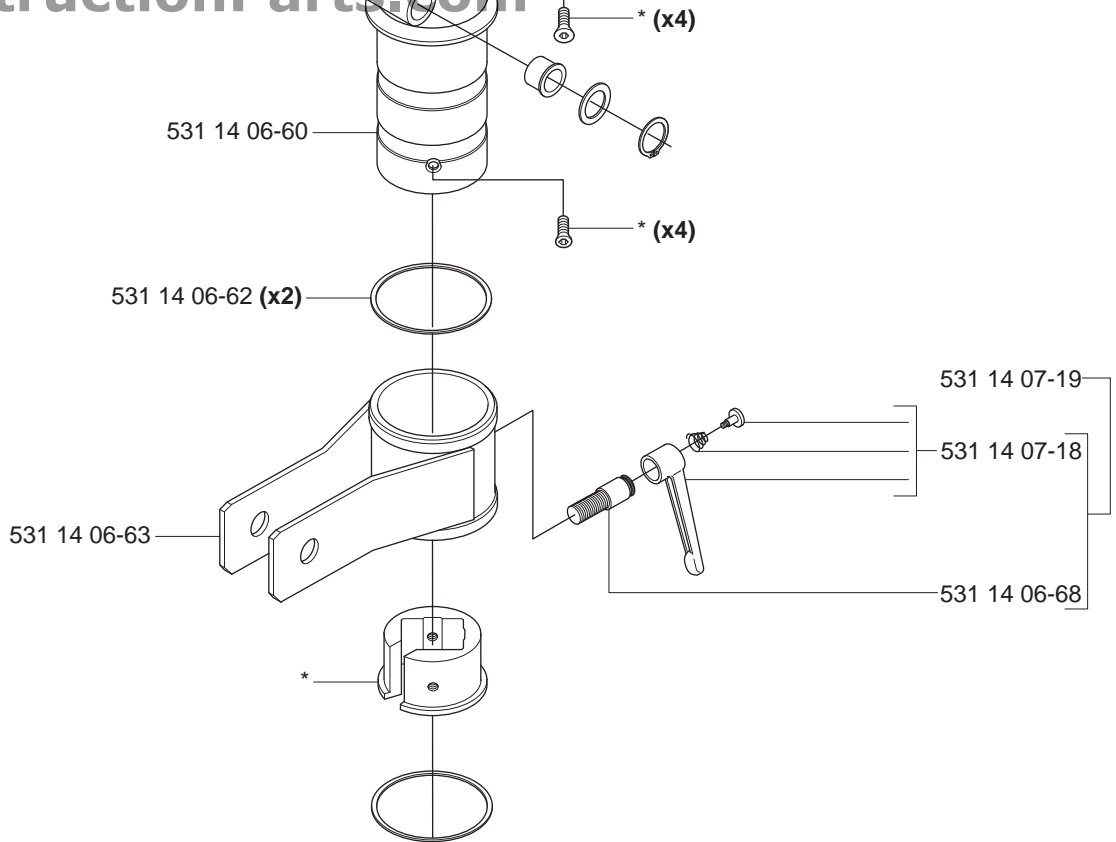

ConstructionParts.com