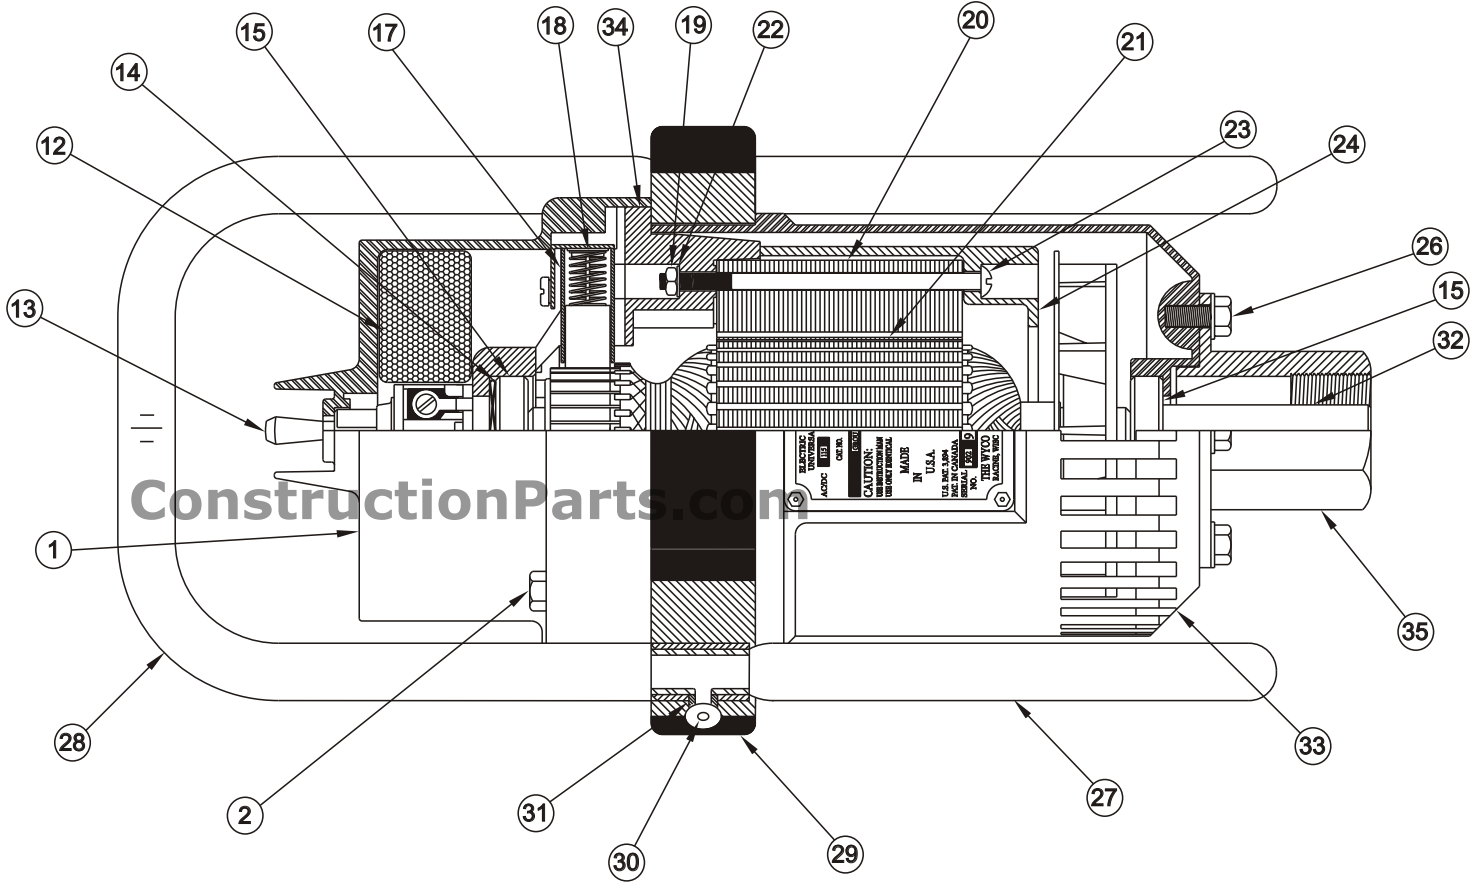

Electric Concrete Vibrator Assembly Drawings

MODEL NUMBER	115V WIRE COLOR	230V WIRE COLOR
902A/992A	WHITE	RED
903/993	WHITE	RED

MODEL NUMBER	115V WIRE COLOR	230V WIRE COLOR
902A/992A	YELLOW	YELLOW
903/993	BLACK	BLACK

Electric Concrete Vibrator

Drawing Parts List

Item	Description	Qty	115V	115V	115V	115V	230V	230V	230V	230V
			12AMP 902A	12AMP 992A	15AMP 903	15AMP 993	6AMP 902A	6AMP 992A	7.5AMP 903	7.5AMP 993
1	End Cap, Plastic, Elect Motor; Gold	1				415335				
2	Screw, Hex Head; Plastic; 1/4-20 x 1/2	4				415308				
3	Clamp, Cord	1				415324				
4	Bracket, Cord Clamp	1				415326				
5	Nut, Lock; 8-32; Nylon Insert; Zinc	2				415512				
6	Stud, Motor Housing	4				415309				
7	Cord Set, w/Plug	1	415328	415389	415328	415389	415422	415424	415422	415424
8	Grommet	1				415330				
9	Screw, Pan Head; #8-32 x 3/8 Long	4				415359				
10	Washer, Lock; #8	4				415360				
11	Clamp, Brush Holder	2				415322				
12	Filter	1				415554				
13	Switch, Toggle	1				415361				
14	Spring, Loading	1				415333				
15	Bearing, Ball; 1.18OD; .394 Bore	2				099909				
16	Retainer, Brush	2				415323				
17	Holder, Brush	2				415515				
18	Assy, Brush & Spring	2		415525				415230		
19	Nut, Hex; #10-32	2				415363				
20	Field	1	415211		415511		415221		415521	
21	Assy, Armature	1	415209		415509		415219		415539	
22	Washer, Lock; #10	2				415362				
23	Screw, Field; #10-32 x 3-5/8	2	-		415358		-		415358	
23	Screw, Field; #10-32 x 3	2	415212		-		415212		-	
24	Sleeve, Field	1	765210		765510		765210		765510	
25	Grounding Insert	1	-	175512	-	175512	-	175512	-	175512
26	Screw, Hex Thd Cut; 1/4-20 x 5/8	4				435510				
27	Frame, Tube; Inner	2				415528				
28	Frame, Tube; Outer	2				415529				
29	Support, Rubber Frame	1				415315				
30	Rivet, Pop; Steel Plated	4				415311				
31	Bushing	4				415310				
32	Driver, Hex; Motor; Black Oxide	1				415518				
33	Housing, Motor; Painted	1				415526				
34	Housing, Inner Motor	1				415519				
35	Connector, Motor; Zinc Plated	1				465513				