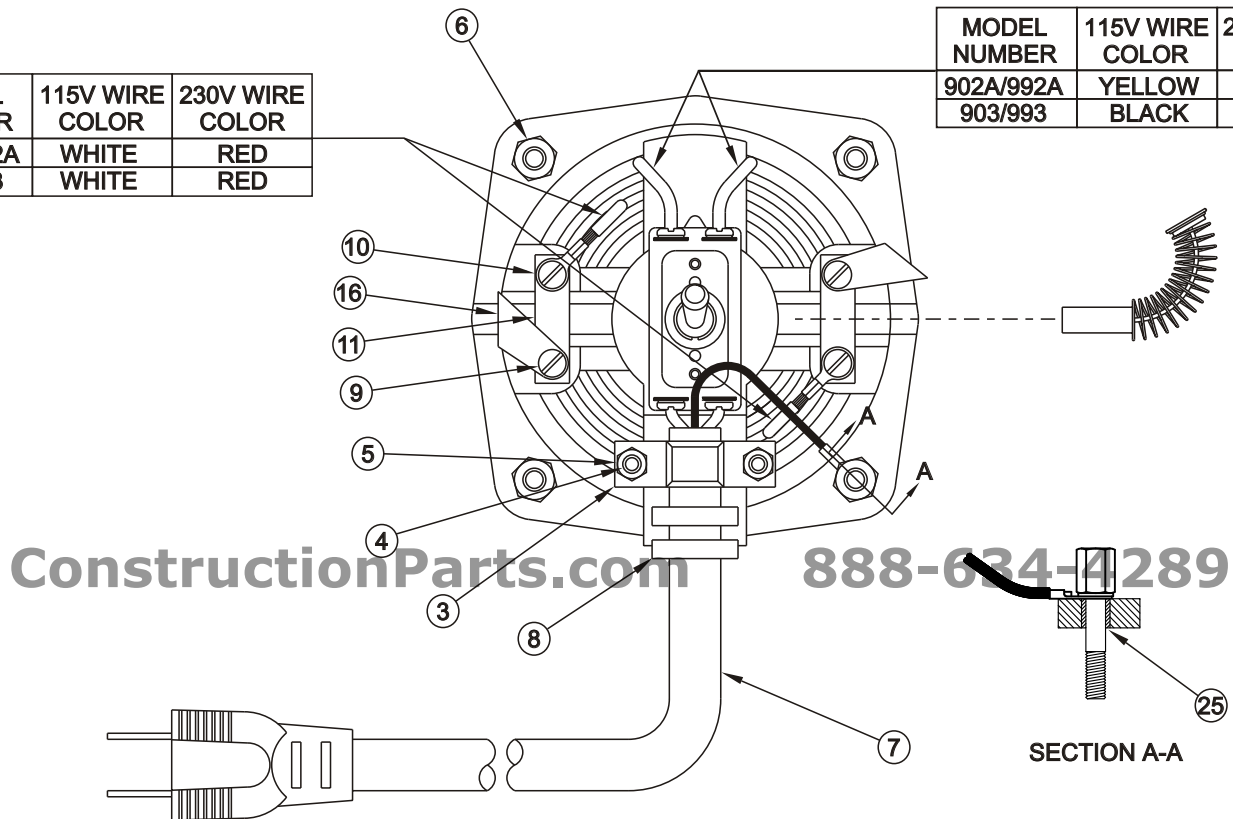

Electric Concrete Vibrator Assembly Drawings

MODEL NUMBER	115V WIRE COLOR	230V WIRE COLOR
902A/992A	WHITE	RED
903/993	WHITE	RED

MODEL NUMBER	115V WIRE COLOR	230V WIRE COLOR
902A/992A	YELLOW	YELLOW
903/993	BLACK	BLACK

Electric Concrete Vibrator

Drawing Parts List

Item	Description	Qty	115V	115V	115V	115V	230V	230V	230V	230V
			12AMP 902A	12AMP 992A	15AMP 903	15AMP 993	6AMP 902A	6AMP 992A	7.5AMP 903	7.5AMP 993
1	End Cap, Plastic, Elect Motor; Gold	1				415335				
2	Screw, Hex Head; Plastic; 1/4-20 x 1/2	4				415308				
3	Clamp, Cord	1				415324				
4	Bracket, Cord Clamp	1				415326				
5	Nut, Lock; 8-32; Nylon Insert; Zinc	2				415512				
6	Stud, Motor Housing	4				415309				
7	Cord Set, w/Plug	1	415328	415389	415328	415389	415422	415424	415422	415424
8	Grommet	1				415330				
9	Screw, Pan Head; #8-32 x 3/8 Long	4				415359				
10	Washer, Lock; #8	4				415360				
11	Clamp, Brush Holder	2				415322				
12	Filter	1				415554				
13	Switch, Toggle	1				415361				
14	Spring, Loading	1				415333				
15	Bearing, Ball; 1.18OD; .394 Bore	2				099909				
16	Retainer, Brush	2				415323				
17	Holder, Brush	2				415515				
18	Assy, Brush & Spring	2		415525				415230		
19	Nut, Hex; #10-32	2				415363				
20	Field	1	415211		415511		415221		415521	
21	Assy, Armature	1	415209		415509		415219		415539	
22	Washer, Lock; #10	2				415362				
23	Screw, Field; #10-32 x 3-5/8	2	-		415358		-		415358	
23	Screw, Field; #10-32 x 3	2	415212		-		415212		-	
24	Sleeve, Field	1	765210		765510		765210		765510	
25	Grounding Insert	1	-	175512	-	175512	-	175512	-	175512
26	Screw, Hex Thd Cut; 1/4-20 x 5/8	4				435510				
27	Frame, Tube; Inner	2				415528				
28	Frame, Tube; Outer	2				415529				
29	Support, Rubber Frame	1				415315				
30	Rivet, Pop; Steel Plated	4				415311				
31	Bushing	4				415310				
32	Driver, Hex; Motor; Black Oxide	1				415518				
33	Housing, Motor; Painted	1				415526				
34	Housing, Inner Motor	1				415519				
35	Connector, Motor; Zinc Plated	1				465513				