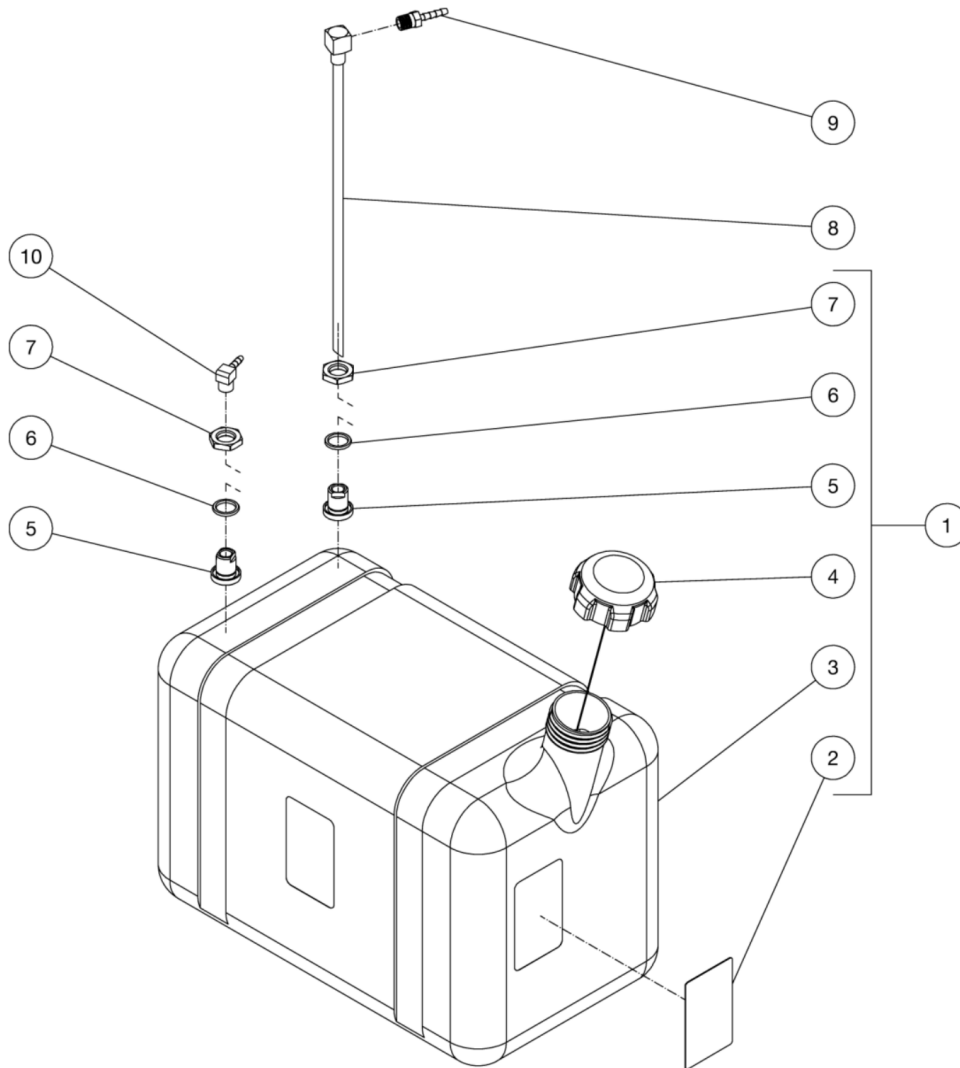

HDS-3505-0B7G / HDS-3505-0B7G (sn:0-99999999)

GAS TANK ASSY

Id	Item #	Description	Quantity
1	850-0306	GAS TANK ASSY (INC 2-7)	1
2	N/A	DECAL- CAUTION: GASOLINE ONLY (SEE 71-0034)	1
3	N/A	FUEL TANK - RED	1
4	12-0220	FUEL CAP - SEALED/TETHERED	1
5	23-0408	BULKHEAD FITTING	2
6	25-0427	O-RING	2
7	23-0409	NUT	2
8	33-0352	FUEL PICK-UP	1