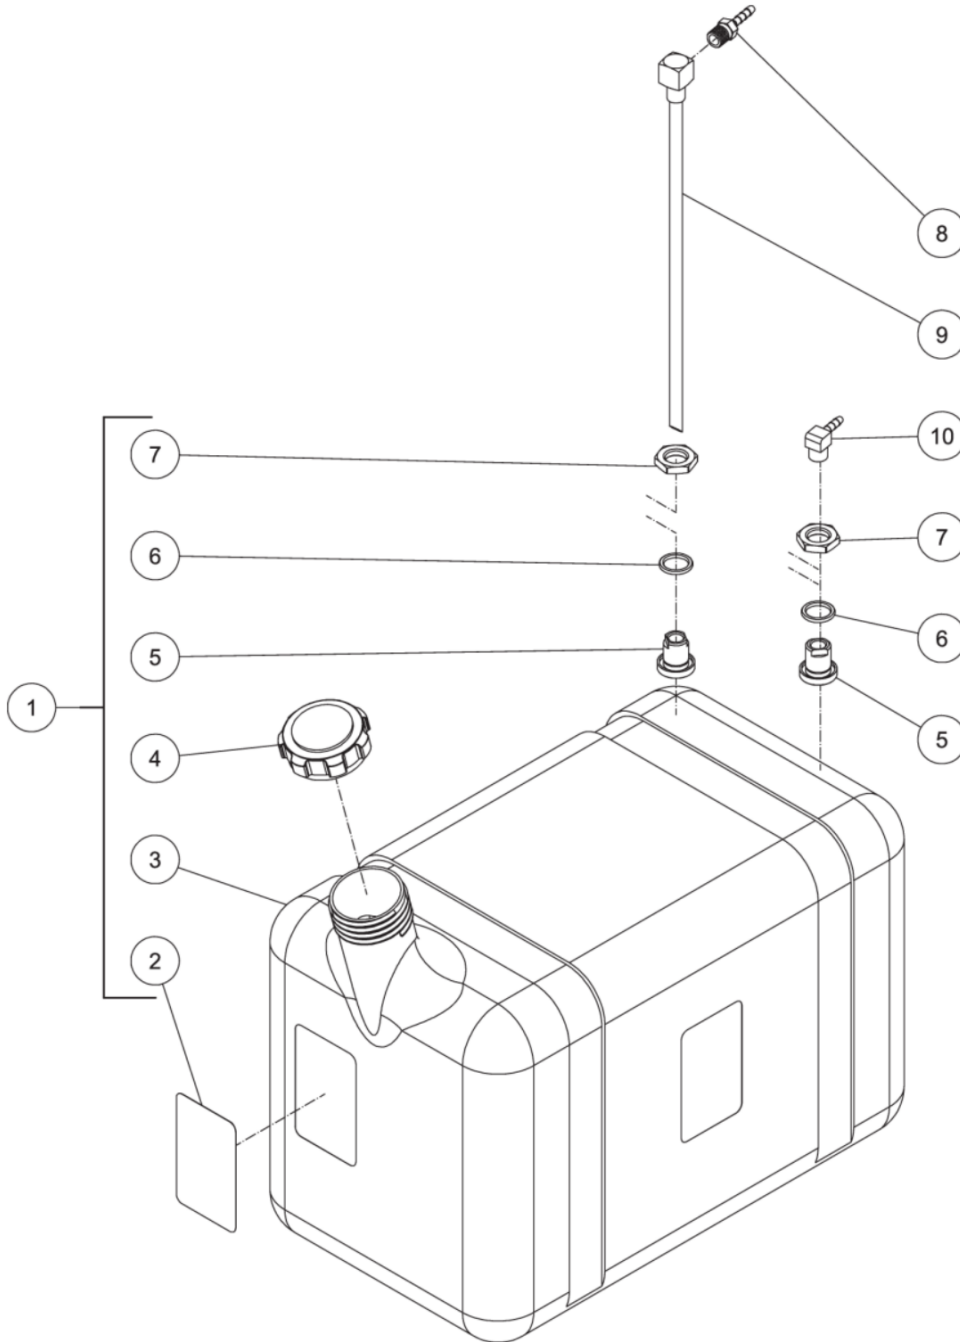

HDS-3505-0B7G / HDS-3505-0B7G (sn:0-99999999)

BURNER FUEL TANK

Id	Item #	Description	Quantity
1	850-0307	FUEL TANK ASSEMBLY (INC. 2-7)	1
2	34-1034	DECAL- CAUTION: RISK OF FIRE	1