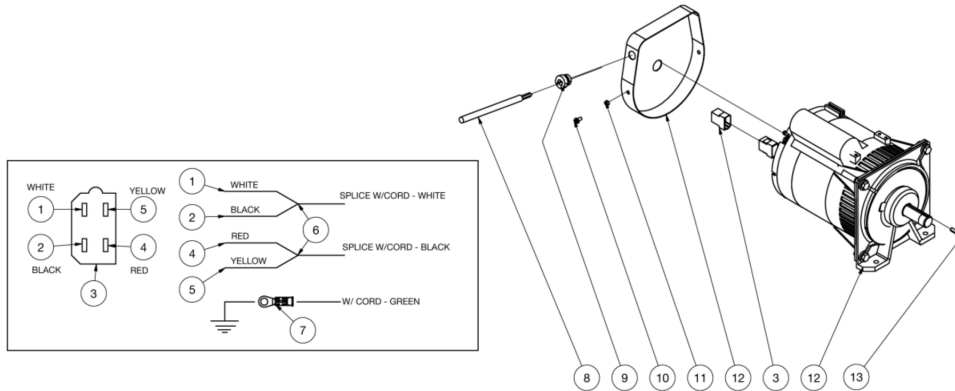

HDS-3505-0B7G / HDS-3505-0B7G (sn:0-99999999)

GENERATOR

Id	Item #	Description	Quantity
1	32-0452	WIRE - WHITE	1
2	32-0091	WIRE - BLACK	1
3	N/A	CONNECTOR	1
4	32-0178	WIRE - RED	1
5	32-0853	WIRE - YELLOW	1
6	32-0417	CRIMP	1
7	32-0099	TERMINAL RING	1
8	32-0440	CORD	1
9	9-0045	BUSHING	1
10	27-9593	SCREW	2
11	30-6001	NUT	1
12	32-0895	ALTERNATOR	1
13	43-0085	KEY	1

*MUST ORDER IN ONE FOOT LENGTHS