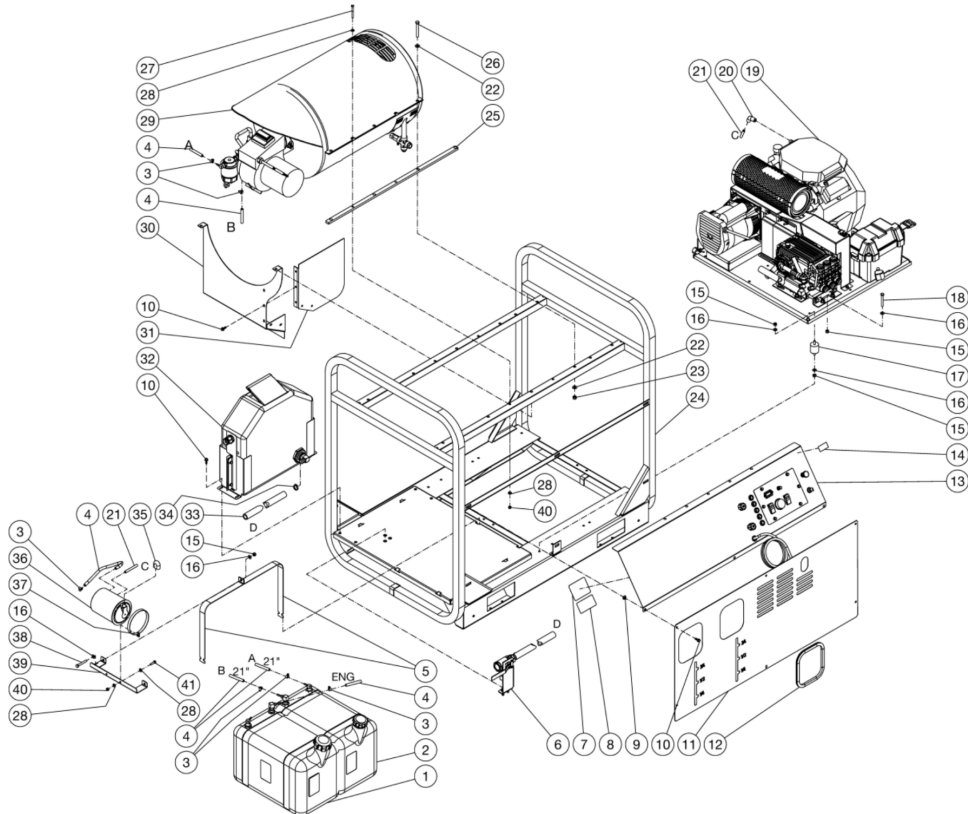

HDS-3505-0B7G / HDS-3505-0B7G (sn:0-99999999)

UNIT ASSY

Id	Item #	Description	Quantity
1	N/A	GAS TANK ASSEMBLY	1
1	N/A	DIESEL FUEL TANK ASSY	1
2	N/A	BURNER FUEL TANK ASSEMBLY	1
3	42-0004	CLAMP WORM (GASOLINE MODELS)	7
3	42-0004	CLAMP WORM (DIESEL MODELS)	8
4	15-0008	FUEL HOSE *(ELEVEN FEET REQUIRED)	1
5	20-0585A18	TANK STRAP	4
6	N/A	BALL VALVE ASSEMBLY	1
7	N/A	DECAL - DATA PLATE	1
8	N/A	DECAL- SILVER STICKER	1
9	30-6027	CLIP NUT	6
10	27-1200	BOLT (3008 GASOLINE MODELS)	15