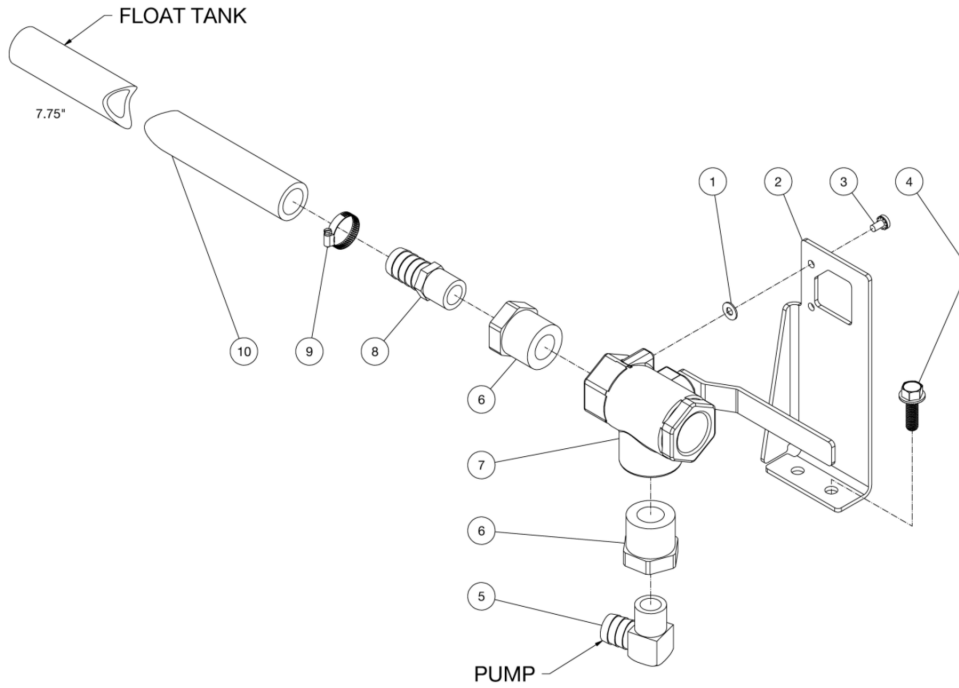

*MUST ORDER IN ONE FOOT LENGTHS

HDS-3505-0B7G / HDS-3505-0B7G (sn:0-99999999)

BALL VALVE ASSY

Id	Item #	Description	Quantity
1	28-0001	WASHER	2
2	20-0560A18	BRACKET	1
3	27-9533	SCREW	2
4	27-1201	BOLT	2
5	23-0037	ELBOW	1
6	23-0226	REDUCER	2
7	22-0321	BALL VALVE	1
8	23-0036	HOSE BARB	1
9	42-0003	HOSE CLAMP	1
10	15-0033	HOSE *(ONE FOOT REQUIRED)	1