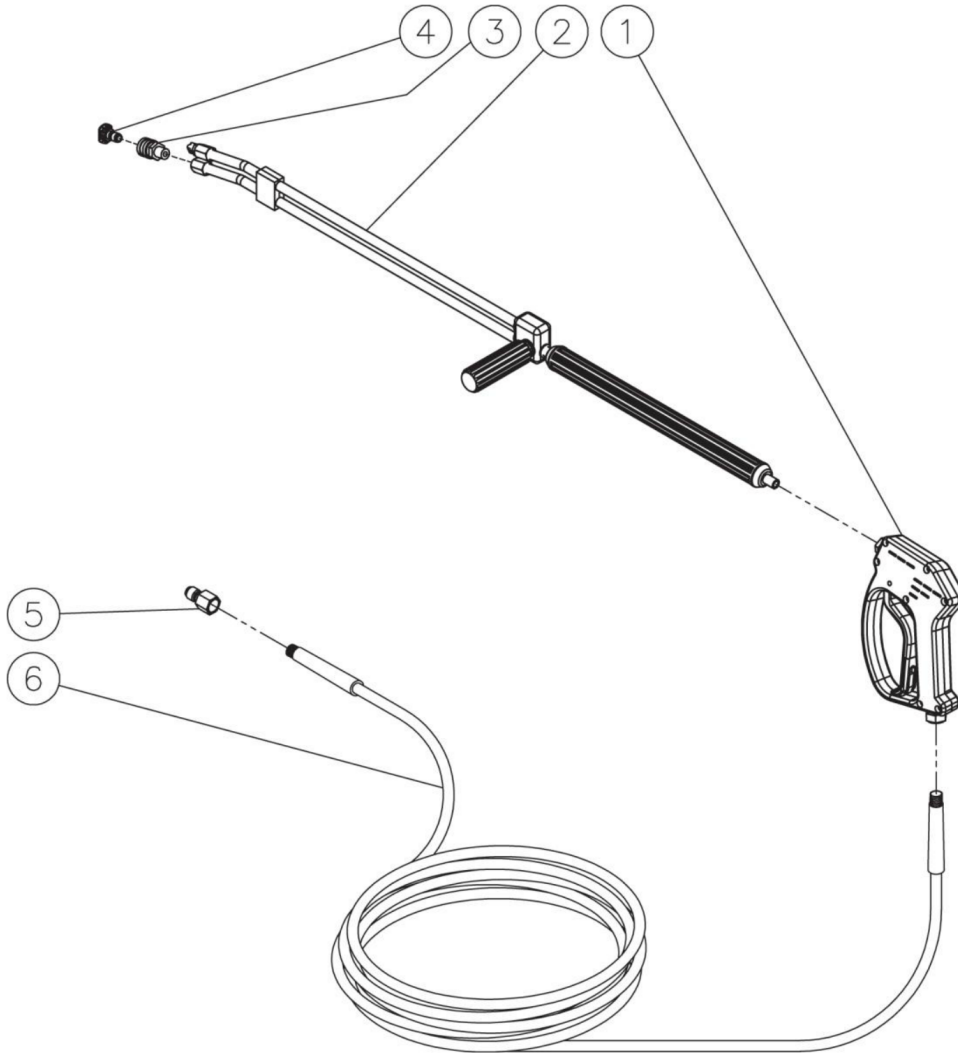

HDS-3505-0B7G / HDS-3505-0B7G (sn:0-99999999)

GUN/WAND/HOSE ASSY

Id	Item #	Description	Quantity
1	16-0446	GUN ASSEMBLY	1
2	16-0417	DUAL LANCE 48" (3005)	1
2	16-0416	DUAL LANCE 36" (1803/2004/3004)	1
3	17-0028	QUICK CONNECT SOCKET	1
4	18-0402	NOZZLE- 0004.5 (3004)	1
4	18-0403	NOZZLE- 1504.5 (3004)	1
4	18-0404	NOZZLE- 2504.5 (3004)	1
4	18-0405	NOZZLE- 4004.5 (3004)	1