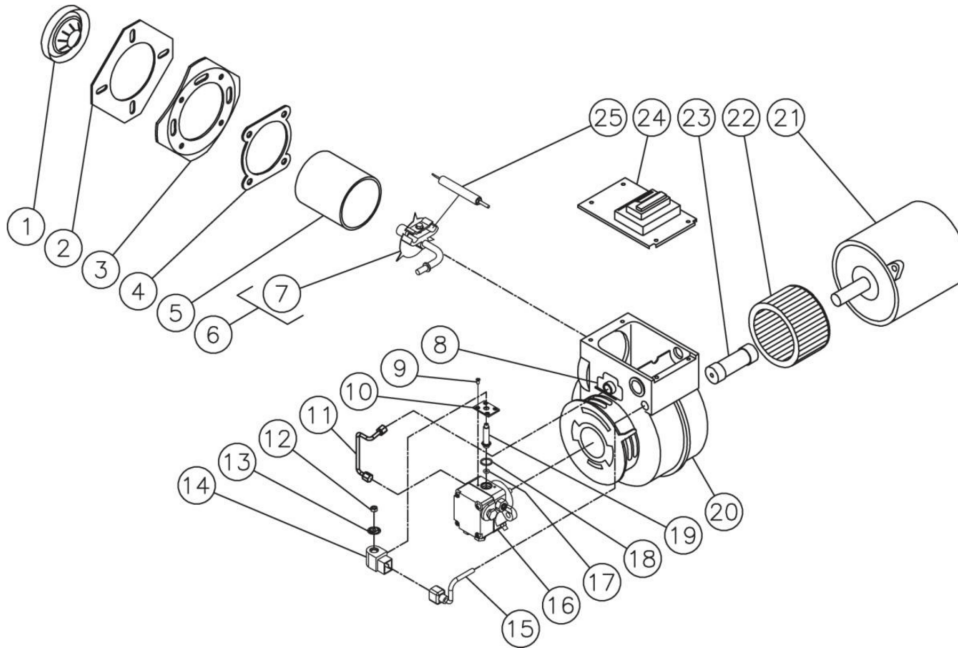

HDS-3505-0B7G / HDS-3505-0B7G (sn:0-99999999)

BURNER ASSY

Id	Item #	Description	Quantity
1	44-0011	BURNER HEAD	1
2	44-0108	MOUNTING GASKET	1
3	44-0109	FLANGE	1
4	26-0138	GASKET	1
5	44-0110	AIR TUBE	1
6	44-0113	NOZZLE LINE ASSEMBLY	1
7	44-0114	ELECTRODE KIT	1
8	44-0031	ESCUTCHEON PLATE	1
9	SEE KIT	SCREW (SEE 70-0746)	1
10	46-1004	BASE PLATE (SEE 70-0746)	1
11	44-0026	FUEL LINE	1
12	46-1016	PISTON NUT (SEE 70-0746)	1
13	SEE KIT	SPRING WASHER (SEE 70-0746)	1
14	46-1020	FUEL SOLENOID	1
15	44-0122	CORD SET	1
16	3-0236	FUEL PUMP	1