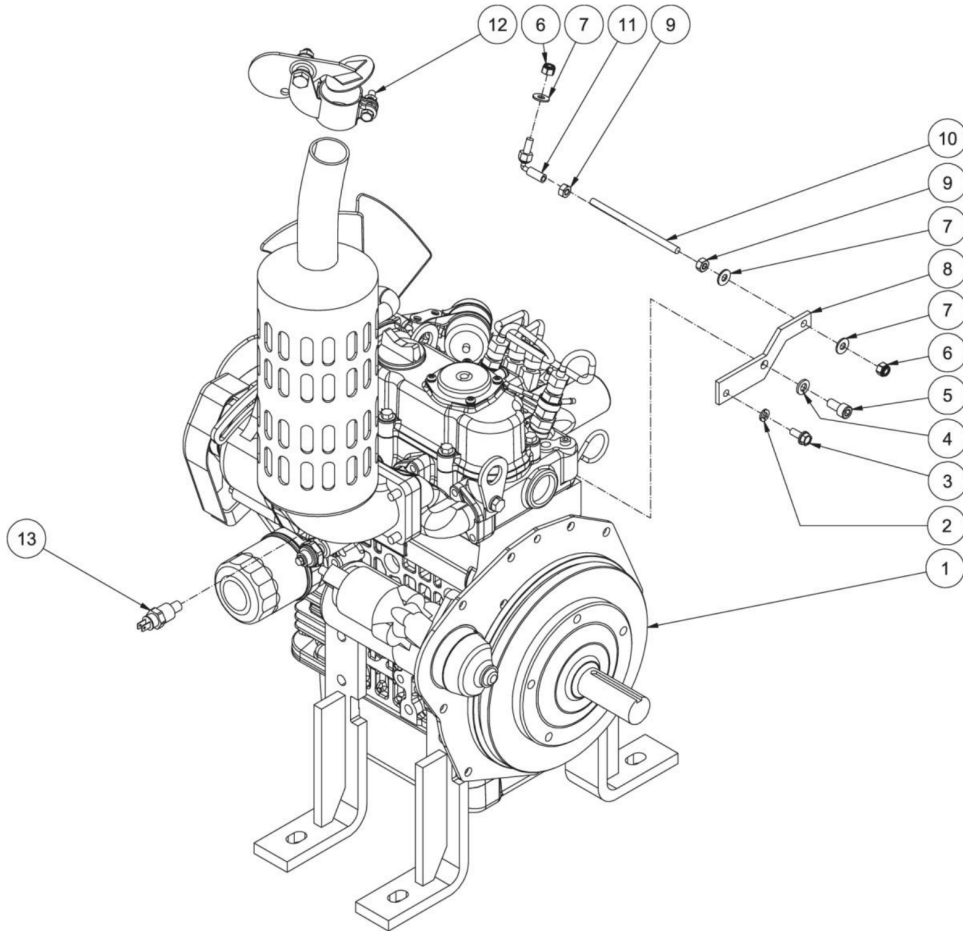

HDS-3505-0B7G / HDS-3505-0B7G (sn:0-99999999)

ENGINE ASSY

Id	Item #	Description	Quantity
1	1-0163	KUBOTA DIESEL ENGINE	1
2	29-0006	LOCKWASHER	1
3	27-8001	BOLT	1
4	29-0007	LOCKWASHER	1
5	27-8884	BOLT	1
6	30-0155	LOCKNUT	2
7	28-0002	WASHER	3
8	13-0177A18	THROTTLE PLATE	1
9	30-0002	HEX NUT	2
10	54-0046	THREADED ROD *(ONE FOOT REQUIRED)	1