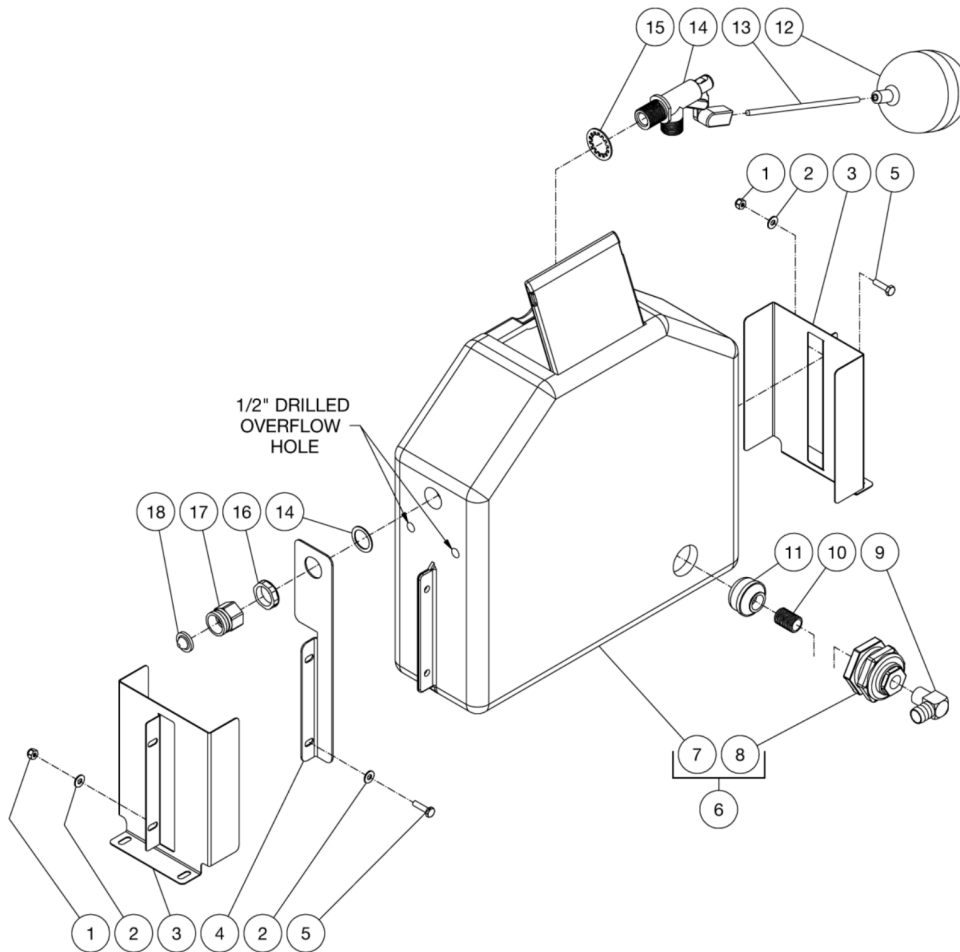

HDS-3505-0B7G / HDS-3505-0B7G (sn:0-99999999)

FLOAT TANK ASSY

Id	Item #	Description	Quantity
1	30-0155	LOCKNUT	4
2	28-0002	WASHER	6
3	20-0586A18	BRACKET / FLOAT TANK	2
4	20-0912A18	BRACKET	1
5	27-0016	BOLT	4
6	850-0322	FLOAT TANK ASSEMBLY (INC. 7-8)	1
7	N/A	FLOAT TANK	1
8	N/A	BULKHEAD (INC. 25-0506 GASKET)	1
9	23-0037	ELBOW	1
10	23-0019	NIPPLE	1