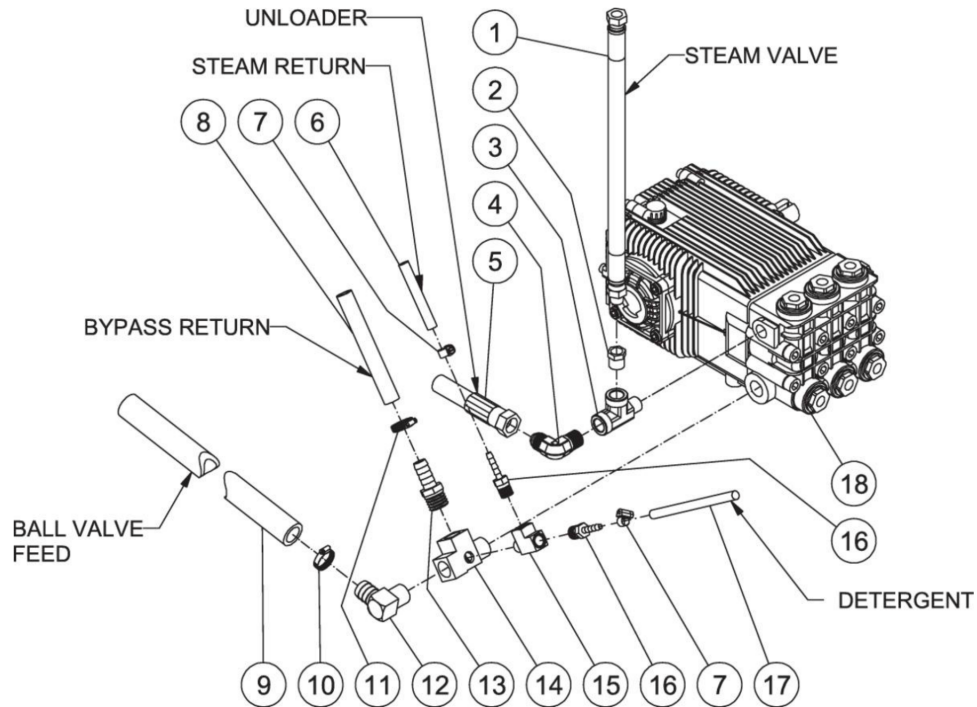

HDS-3505-0B7G / HDS-3505-0B7G (sn:0-99999999)

PUMP PLUMBING

Id	Item #	Description	Quantity
1	15-0225	HIGH PRESSURE HOSE ASSY	1
2	23-0017	BUSHING	1
3	23-0058	STREET TEE	1
4	24-0092	ELBOW	1
5	15-0221	HIGH PRESSURE HOSE ASSY	1
6	15-0008	FUEL HOSE *(TWO FEET REQUIRED)	1
7	42-0004	CLAMP WORM	2
8	15-0007	HOSE *(THREE FEET REQUIRED)	1
9	15-0033	HOSE *(FOUR FEET REQUIRED)	1
10	42-0003	HOSE CLAMP	1
11	42-0011	HOSE CLAMP	1
12	23-0037	ELBOW	1
13	23-0045	HOSE BARB	1
14	23-0388	STREET TEE	1
15	23-0127	STREET TEE	1