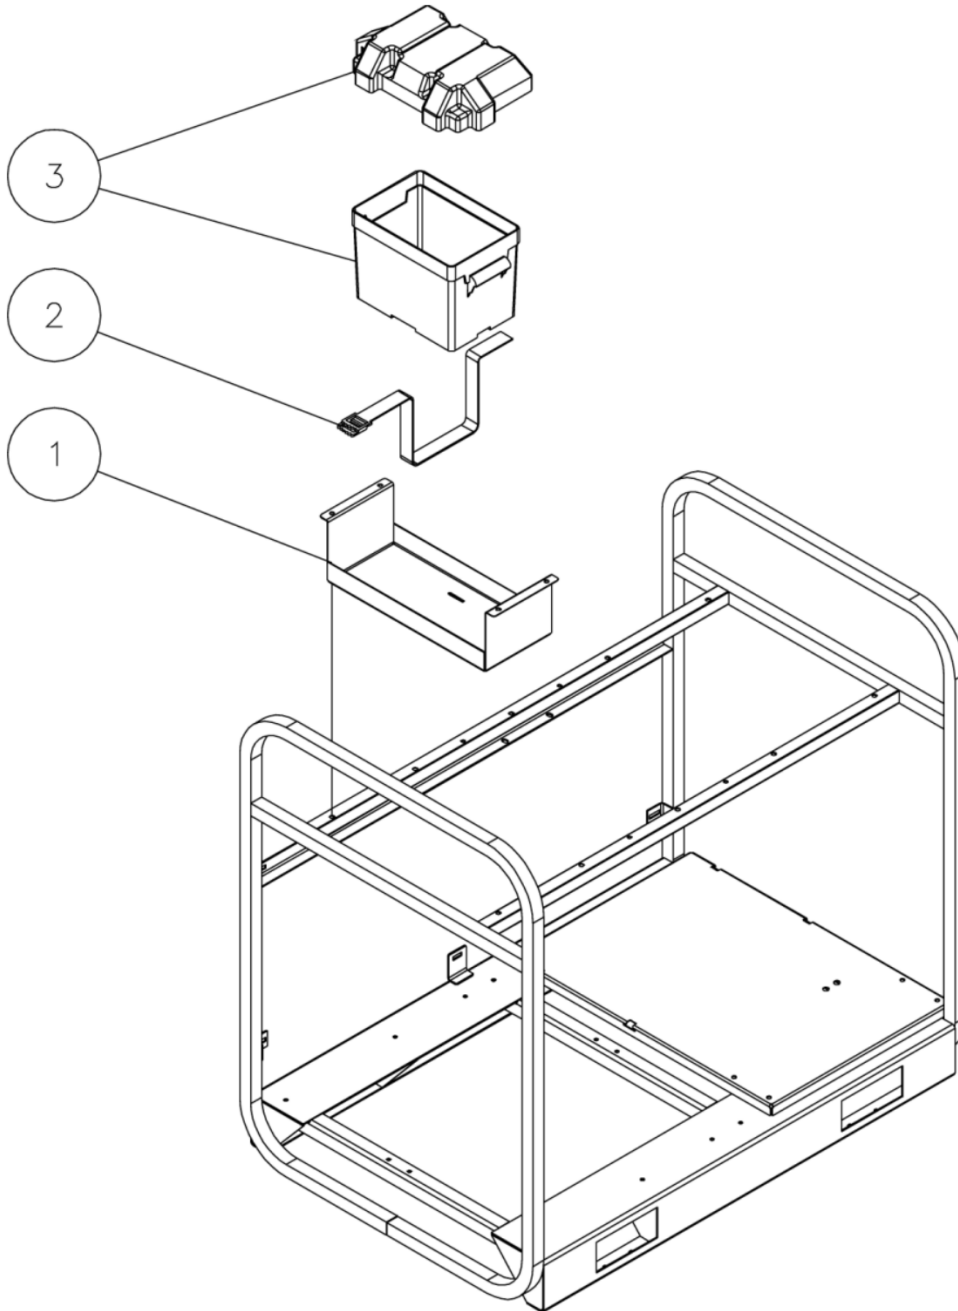

BATTERY BOX ASSY

Id	Item #	Description	Quantity
1	20-0677A18	BATTERY BRACKET	1
2	33-0089	STRAP	1
3	33-0093	BATTERY BOX	1