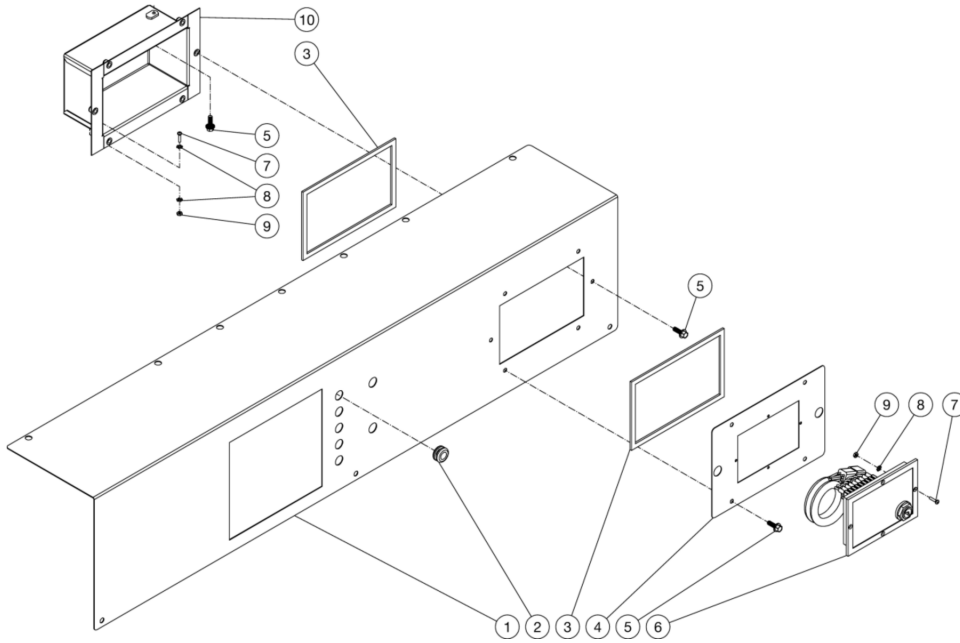

HDS-3505-0B7G / HDS-3505-0B7G (sn:0-99999999)

CONTROL PANEL

Id	Item #	Description	Quantity
1	20-1096A18	CONTROL PANEL	1
2	33-0001	GROMMET (3006/3505/4005)	5
2	33-0001	GROMMET (3008)	4
3	26-0248	GASKET	2
4	21-0227	ELECTRIC BOX PANEL (3006/3505/4005)	1
4	21-0308	ELECTRICAL BOX PANEL (3008)	1
5	27-1200	BOLT	7
6	32-0970	ENGINE CONTROL PANEL (3006/3505/4005)	1
6	32-0991	SWITCH ONLY FOR 32-0970 (3006/3505/4005)	1
6	32-1154	ENGINE CONTROL PANEL (3008)	1
7	27-8881	SCREW (3006/3505/4005)	5
7	27-8881	SCREW (3008)	1
8	28-1009	STAR WASHER (3006/3505/4005)	6
8	28-1009	STAR WASHER (3008)	2
9	30-0052	NUT (3006/3505/4005)	5
9	30-0052	NUT (3008)	1