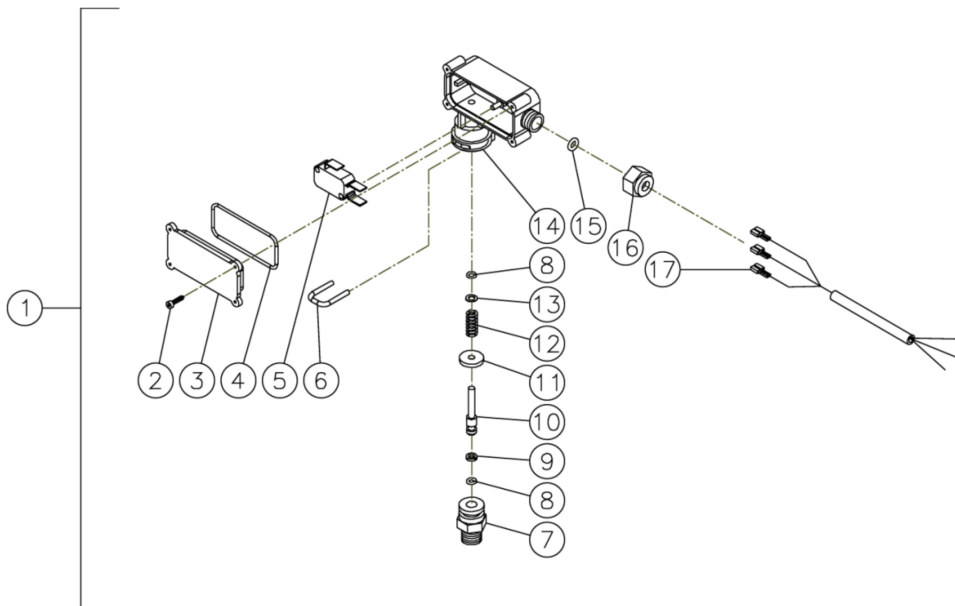

HDS-3505-0B7G / HDS-3505-0B7G (sn:0-99999999)

PRESSURE SWITCH

Id	Item #	Description	Quantity
1	22-0171	PRESSURE SWITCH- 15 BAR	1
1	22-0243	PRESSURE SWITCH- 25 BAR	1
2	N/A	SCREW	4
3	N/A	COVER	1
4	N/A Sep.	O-RING (SEE 70-0306)	1
5	N/A	MICRO SWITCH	1
6	N/A	RETAINER CLIP	1
7	N/A	BODY	1
8	N/A Sep.	O-RING (SEE 70-0306)	2
9	N/A Sep.	BACK-UP RING (SEE 70-0306)	1
10	N/A	PISTON	1
11	N/A	WASHER	1
12	49-0144	SPRING- 15 BAR	1
12	49-0145	SPRING- 25 BAR	1
13	N/A	WASHER	1
14	N/A	PLASTIC HOUSING	1