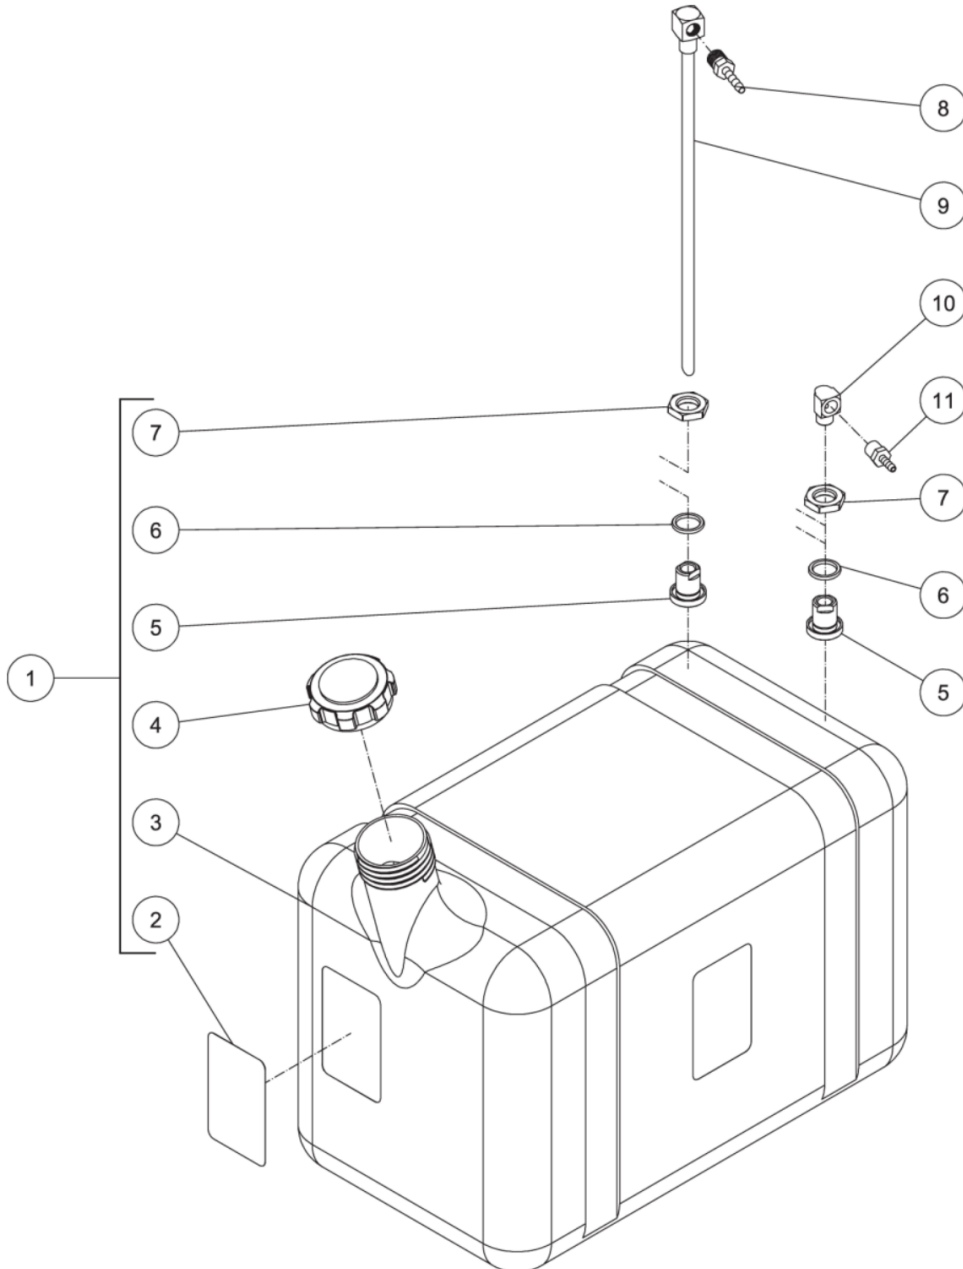

HDS-3505-0B7G / HDS-3505-0B7G (sn:0-99999999)

DIESEL FUEL TANK

Id	Item #	Description	Quantity
1	850-0307	FUEL TANK ASSEMBLY (INC. 2-7)	1
2	34-1034	DECAL- CAUTION: RISK OF FIRE	1
3	N/A Sep.	FUEL TANK (SEE 850-0307)	1
4	12-0033	FUEL CAP	1