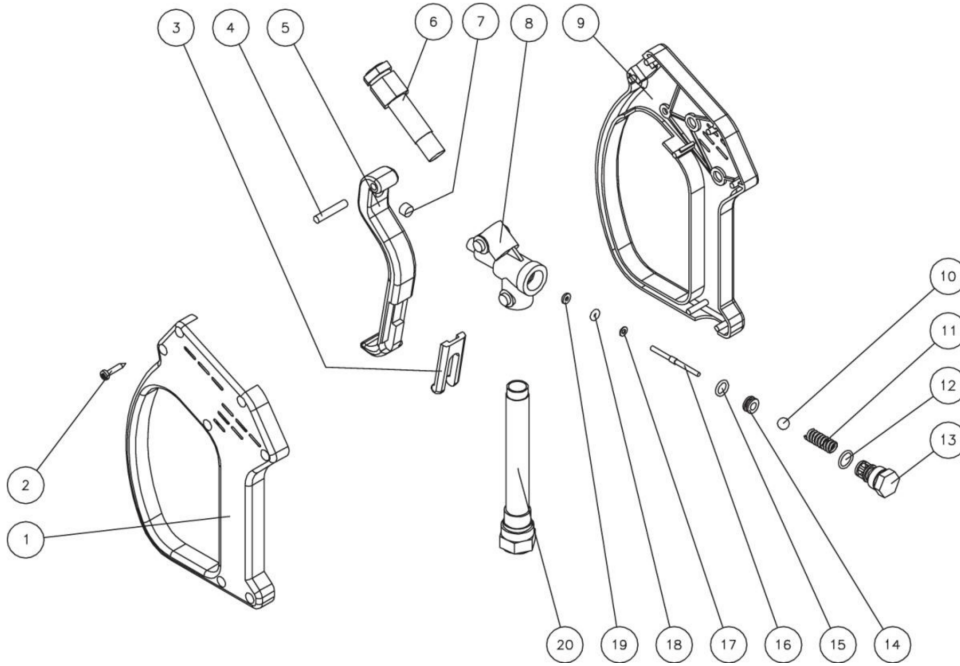

HDS-3505-0B7G / HDS-3505-0B7G (sn:0-99999999)

GUN ASSY

Id	Item #	Description	Quantity
1	N/A	PLASTIC HOUSING (LEFT)	1
2	N/A	SCREW	7
3	N/A	SAFETY LATCH	1
4	N/A	PIN	1
5	16-0393	TRIGGER	1
6	16-0395	TUBE	1
7	16-0394	STRIKER	1
8	N/A	BODY	1
9	N/A	PLASTIC HOUSING (RIGHT)	1
10	N/A Sep.	BALL (SEE 70-0332)	1
11	N/A	SPRING	1
12	N/A Sep.	O-RING (SEE 70-0332)	1
13	N/A	SPRING HOUSING PLUG	1
14	N/A Sep.	SEAT (SEE 70-0332)	1
15	N/A Sep.	O-RING (SEE 70-0332)	1