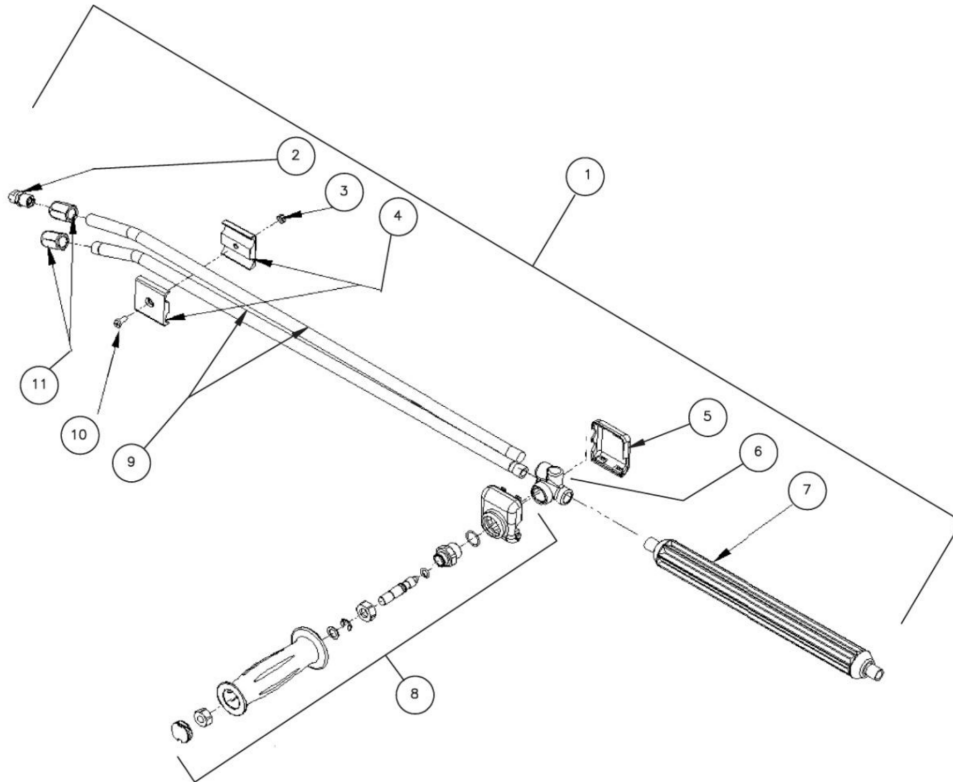

HDS-3505-0B7G / HDS-3505-0B7G (sn:0-99999999)

DUAL LANCE ASSEMBLY

Id	Item #	Description	Quantity
1	16-0416	DUAL LANCE ASSEMBLY - 36" (INC. 2-11)	1
1	16-0417	DUAL LANCE ASSEMBLY - 48" (INC. 2-11)	1
2	18-0110	DETERGENT NOZZLE	1
3	30-6001	NUT	1
4	16-0420	CLAMP	2
5	N/A Sep.	LOWER VALVE COVER (SEE 16-0416 OR 16-0417)	1
6	N/A Sep.	HOUSING (SEE 16-0416 OR 16-0417)	1
7	16-0419	LANCE	1
8	70-0419	HANDLE REPAIR KIT	1
9	N/A Sep.	LANCE (SEE 16-0416)	2
9	N/A Sep.	LANCE (SEE 16-0417)	2
10	27-8196	SCREW	1