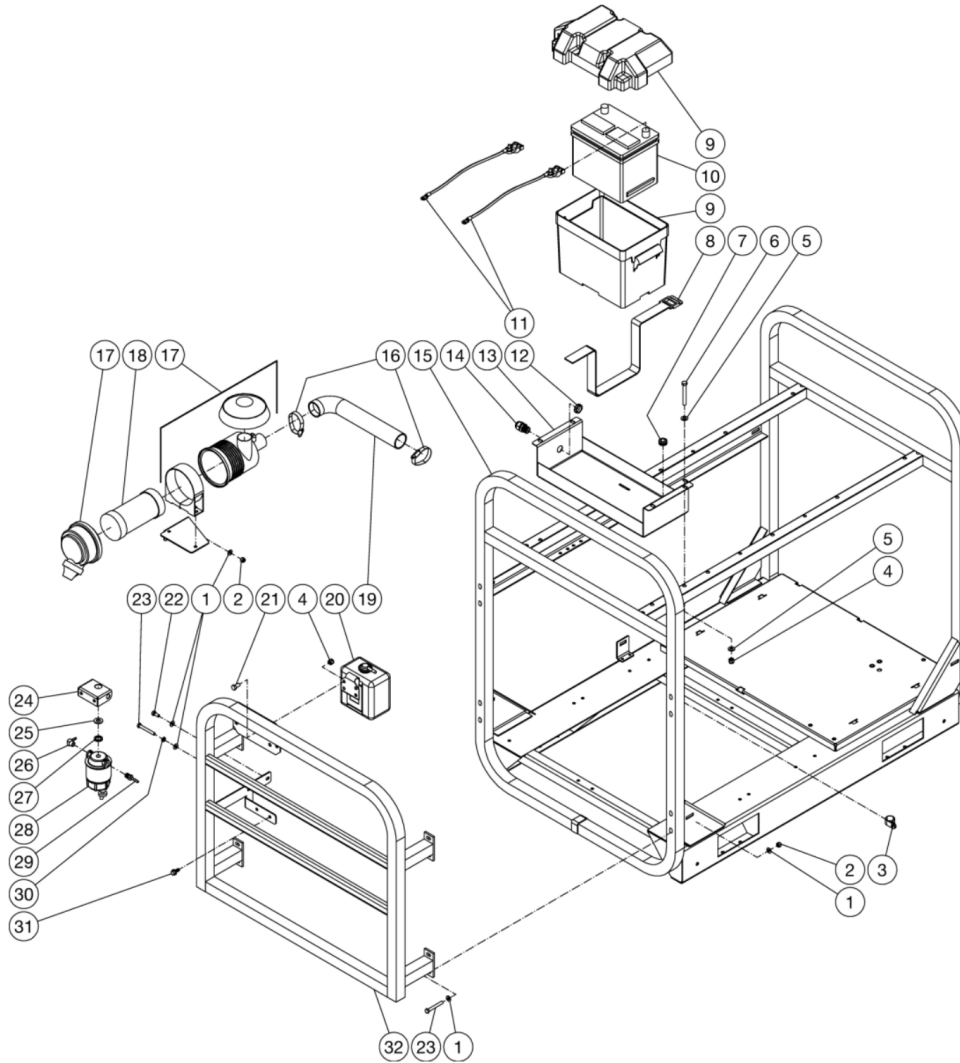

HDS-3505-0B7G / HDS-3505-0B7G (sn:0-99999999)

UNIT ASSY

Id	Item #	Description	Quantity
1	N/A	GAS TANK ASSEMBLY	1
1	N/A	DIESEL FUEL TANK ASSY	1
2	N/A	BURNER FUEL TANK ASSEMBLY	1
3	42-0004	CLAMP WORM (GASOLINE MODELS)	7
3	42-0004	CLAMP WORM (DIESEL MODELS)	8
4	15-0008	FUEL HOSE *(ELEVEN FEET REQUIRED)	1
5	20-0585A18	TANK STRAP	4
6	N/A	BALL VALVE ASSEMBLY	1
7	N/A	DECAL - DATA PLATE	1
8	N/A	DECAL- SILVER STICKER	1
9	30-6027	CLIP NUT	6
10	27-1200	BOLT (3008 GASOLINE MODELS)	15

Id **Item #**

Description

Quantity

*MUST ORDER IN ONE FOOT LENGTHS

HDS-3505-0B7G / HDS-3505-0B7G (sn:0-99999999)

FRAME ASSY

Id	Item #	Description	Quantity
1	28-0003	WASHER	20
2	30-0157	LOCKNUT	10
3	33-0291	CLIP	1
4	30-0159	LOCKNUT (3006/3505/4005)	6
4	30-0159	LOCKNUT (3008)	2
5	28-0004	WASHER (3006/3505/4005)	8
6	27-0576	BOLT (3006/3505/4005)	4
7	33-0001	GROMMET (3006/3505/4005)	2