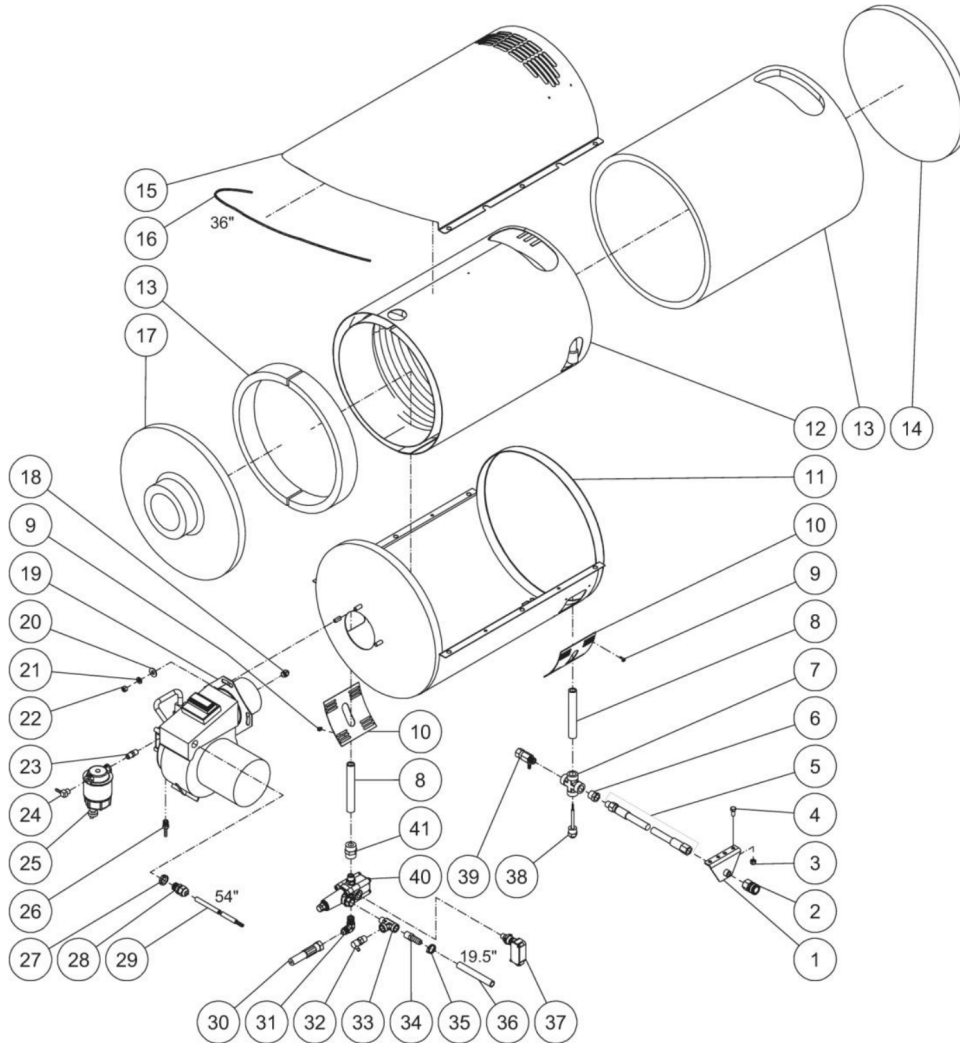

HDS-3505-0B7G / HDS-3505-0B7G (sn:0-99999999)

HEAT EXCHANGER ASSY

Id	Item #	Description	Quantity
1	13-0199A18	WATER OUTLET BRACKET	1
2	17-0004	QC SOCKET	1
3	30-0157	LOCKNUT	2
4	27-0066	BOLT	2
5	15-0202	HP HOSE	1
6	23-0016	REDUCER BUSHING	1
7	24-0241	CROSS	1
8	24-0254	PIPE NIPPLE	2