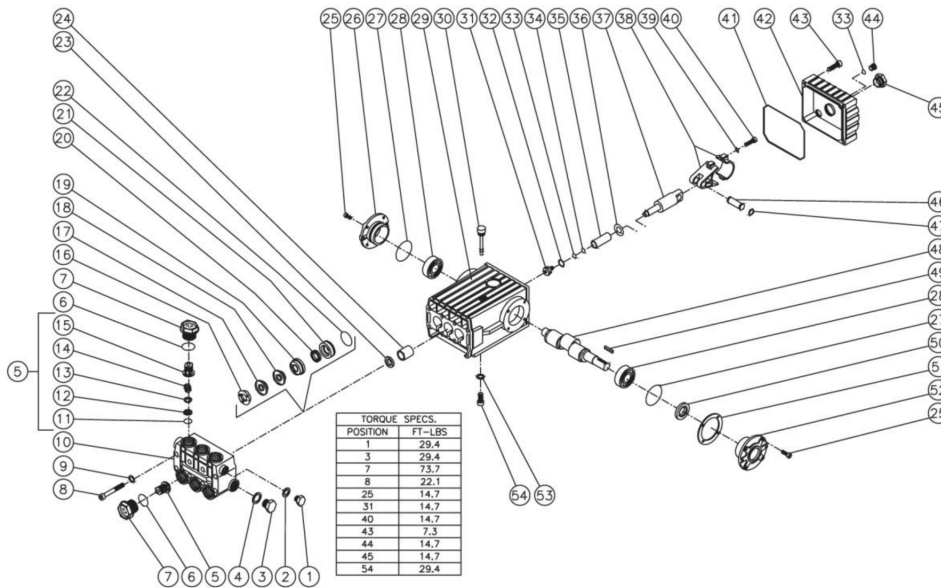

HDS-3505-0B7G / HDS-3505-0B7G (sn:0-99999999)

PUMP ASSY

Id	Item #	Description	Quantity
1	39-0018	PLUG	1
2	28-1002	WASHER	1
3	39-0019	PLUG	1
4	28-1038	WASHER	1
5	N/A Sep.	VALVE ASSEMBLY (INC. 11-15) (SEE 70-0009)	6
6	25-0012	O-RING	6
7	46-0889	VALVE PLUG	6
8	27-8185	BOLT	8
9	28-1039	FLATWASHER	8
10	46-0890	MANIFOLD	1
11	N/A Sep.	O-RING (SEE 70-0009)	6
12	N/A SEP.	VALVE SEAT (SEE 70-0009)	6
13	N/A SEP.	VALVE PLATE (SEE 70-0009)	6
14	N/A Sep.	VALVE SPRING (SEE 70-0009)	6
15	N/A SEP.	VALVE CAGE (SEE 70-0009)	6
16	N/A Sep.	HIGH PRESSURE HEAD RING (SEE 70-0030)	3