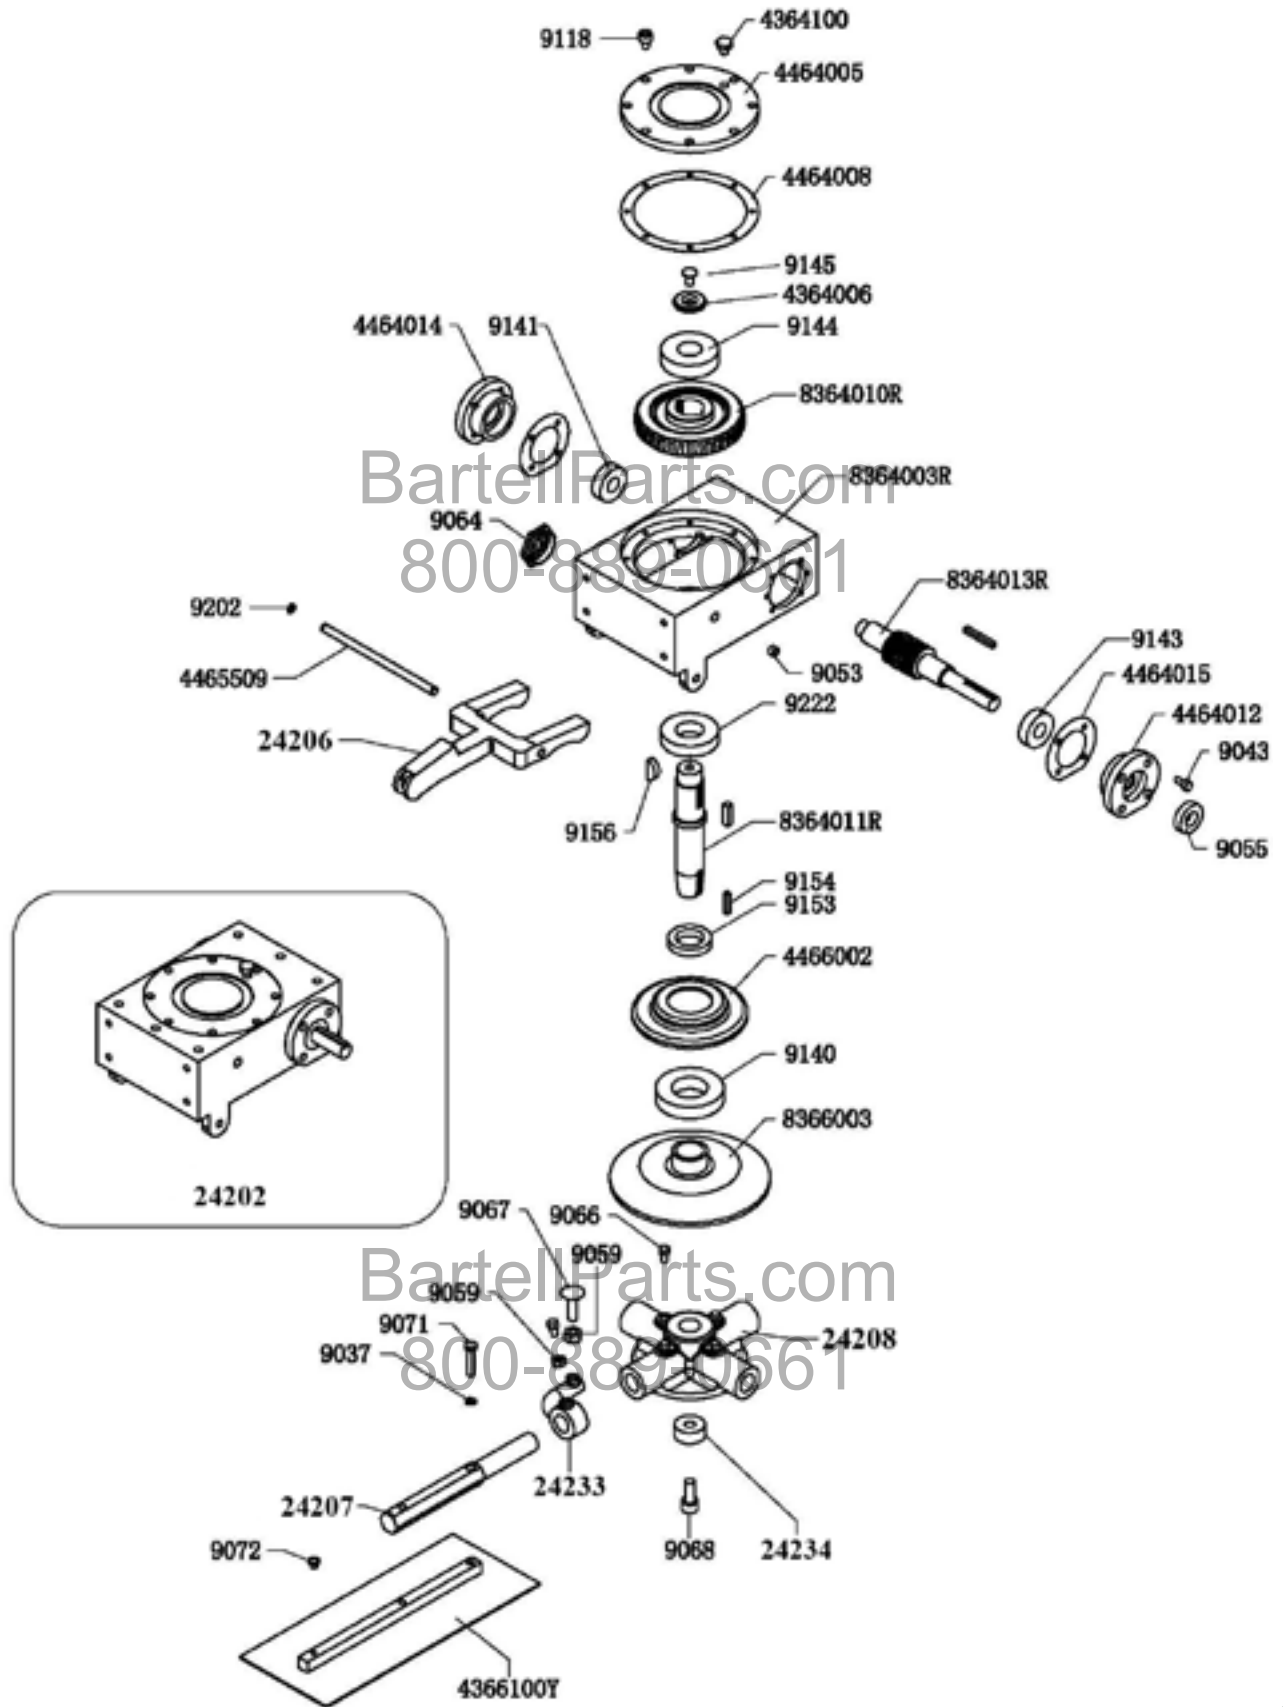

POWER SYSTEM

STEERING AND BLADE ADJUSTMENT SYSTEM

GEARBOX ASSEMBLY: RIGHT

GEARBOX ASSEMBLY: LEFT

WATER SPRAY SYSTEM

FRAMEWORK		
PARTS NO.	DESP.	QTY
8360452	GUARD RING	1
24210	FOOT BOARD	1
24211	COVER BOARD, THROTTLE	1
24212	COVER BOARD, BOTTOM	1
24213	COVER BOARD	1
24214	COVER BOARD	1
8360879	TOOL BOX	1
8360453	SEAT	1
8360459	COVER CLUTCH	1
8361073	WATER TANK	1
8361073A	FUEL TANK	1
8360199	FUEL CAP, WITH KEY	2
8360464	BATTERY BOX	1
8360019	BATTERY	1
8360463	BATTERY COVER	1
8360968	CONNECTOR, BATTERY	1
8360592	THROTTLE CONTROL	1
24216	SAFETY SWITCH	1
POWER SYSTEM		
PARTS NO.	DESP.	QTY
8364400	HONDA GX670	1
8361423	ENGINE MOUNTING BAR	1
8361423A	ENGINE MOUNTING BAR	1
8361424	ENGINE MOUNTING BAR	1
8361424A	ENGINE MOUNTING BAR	1
24200	CLUTCH	1
8360060	WASHER	1
8360061	BUSHING	1
8360064	WASHER	1
8360529	BOLT	1
9155	KEY	1

8361607	OIL PIPE	1
24217	WASHER	2
8361611	BOLT	1
8361610	BOLT	1
8360314	PULLEY	1
24218	MOUNGTING PLATE, PULLEY	1
24219	ADJUST PLATE, PULLEY	1
24201	BELT-V15X880	2
24239	BELT TENSIONER ASSEMBLY	1
	DRIVING SYSTEM	
PARTS NO.	DESP.	QTY
8361975	DRIVE LEVER, RIGHT	1
8361976	DRIVE LEVER, LEFT	1
8360501	T-CONNECTOR	2
24220	BUSHING	4
24221	BUSHING	4
9030	LOCK PIN	2
9502B	OIL CAP	2
9502C	OIL CAP	2
24222	PLASTIC HANDLE	2
24223	BUTTON, WATER SPRAY SYSTEM	1
8360504	CONNECT SHAFT	1
24224	CONNECT BEARING	6
8360506	CONNECT SHAFT	2
24225	U-CONNECTOR	6
8360507	CONNECT SHAFT	2
8360508	CONNECT SHAFT	2
8360515	OSCILLATING SHAFT	1
24226	BRACKET BEARING	6
8360512	TUMBLE BOARD	1
8360510	TRANSMISSION SHAFT	1
8360511	TRANSMISSION SHAFT	1
24227	BEARING	1
24228	BEARING	1
8360053	BUSHING	1
	STEERING SYSTEM	
PARTS NO.	DESP.	QTY
24229	JOINT SHAFT	1
24230	RUBBER COVER	2
24202	GEARBOX, RIGHT	1
24203	GEARBOX, LEFT	1