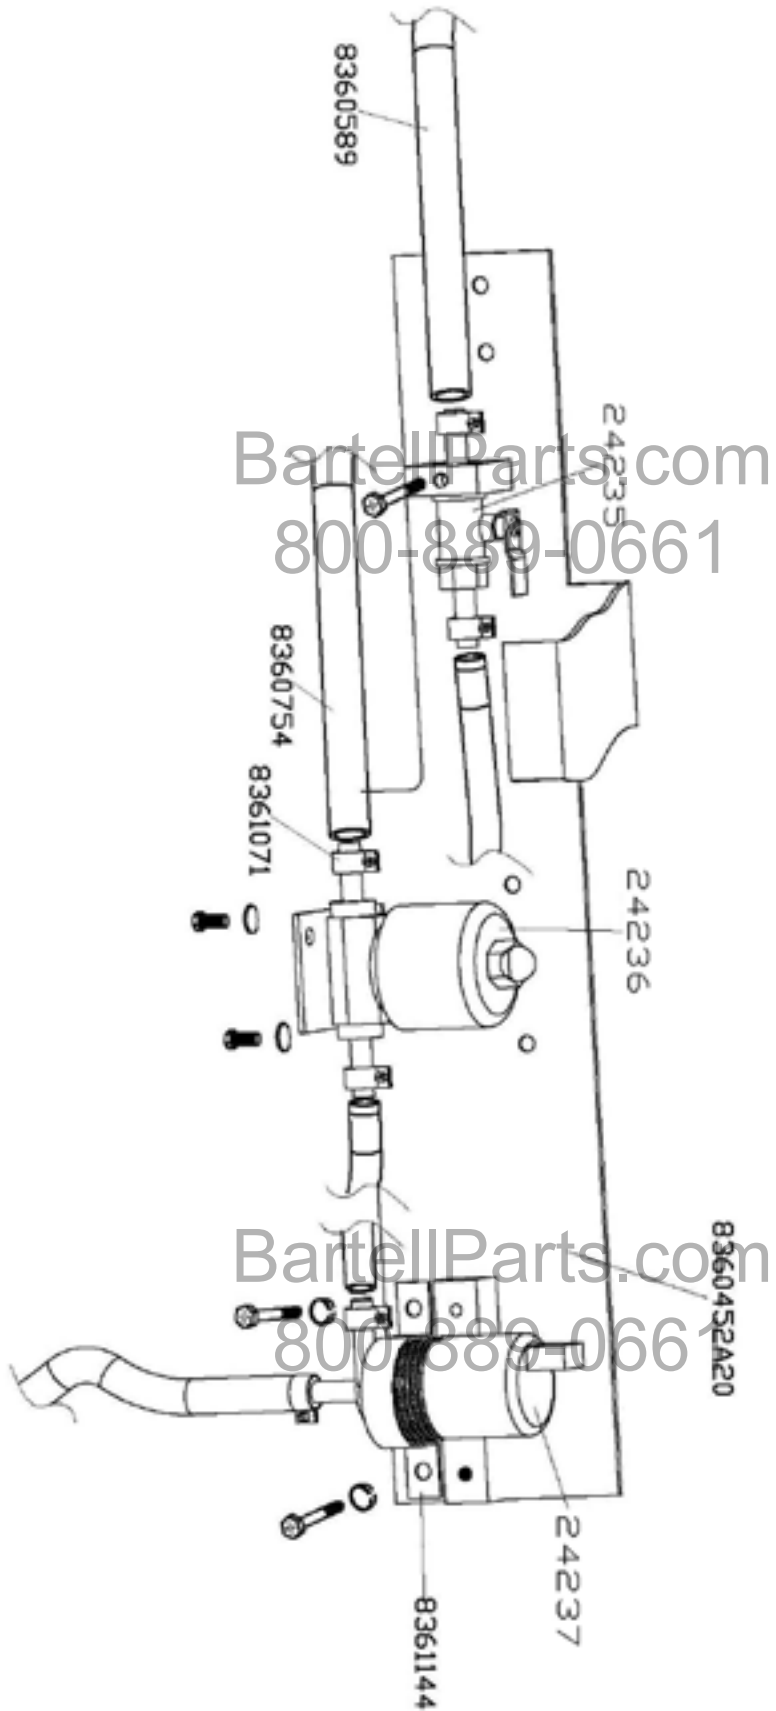

POWER SYSTEM

STEERING AND BLADE ADJUSTMENT SYSTEM

GEARBOX ASSEMBLY: RIGHT

GEARBOX ASSEMBLY: LEFT

WATER SPRAY SYSTEM

FRAMEWORK		
PARTS NO.	DESP.	QTY
8360452	GUARD RING	1
24210	FOOT BOARD	1
24211	COVER BOARD, THROTTLE	1
24212	COVER BOARD, BOTTOM	1
24213	COVER BOARD	1
24214	COVER BOARD	1
8360879	TOOL BOX	1
8360453	SEAT	1
8360459	COVER CLUTCH	1
8361073	WATER TANK	1
8361073A	FUEL TANK	1
8360199	FUEL CAP, WITH KEY	2
8360464	BATTERY BOX	1
8360019	BATTERY	1
8360463	BATTERY COVER	1
8360968	CONNECTOR, BATTERY	1
8360592	THROTTLE CONTROL	1
24216	SAFETY SWITCH	1
POWER SYSTEM		
PARTS NO.	DESP.	QTY
8364400	HONDA GX670	1
8361423	ENGINE MOUNTING BAR	1
8361423A	ENGINE MOUNTING BAR	1
8361424	ENGINE MOUNTING BAR	1
8361424A	ENGINE MOUNTING BAR	1
24200	CLUTCH	1
8360060	WASHER	1
8360061	BUSHING	1
8360064	WASHER	1
8360529	BOLT	1
9155	KEY	1

8361607	OIL PIPE	1
24217	WASHER	2
8361611	BOLT	1
8361610	BOLT	1
8360314	PULLEY	1
24218	MOUNGTING PLATE, PULLEY	1
24219	ADJUST PLATE, PULLEY	1
24201	BELT-V15X880	2
24239	BELT TENSIONER ASSEMBLY	1
	DRIVING SYSTEM	
PARTS NO.	DESP.	QTY
8361975	DRIVE LEVER, RIGHT	1
8361976	DRIVE LEVER, LEFT	1
8360501	T-CONNECTOR	2
24220	BUSHING	4
24221	BUSHING	4
9030	LOCK PIN	2
9502B	OIL CAP	2
9502C	OIL CAP	2
24222	PLASTIC HANDLE	2
24223	BUTTON, WATER SPRAY SYSTEM	1
8360504	CONNECT SHAFT	1
24224	CONNECT BEARING	6
8360506	CONNECT SHAFT	2
24225	U-CONNECTOR	6
8360507	CONNECT SHAFT	2
8360508	CONNECT SHAFT	2
8360515	OSCILLATING SHAFT	1
24226	BRACKET BEARING	6
8360512	TUMBLE BOARD	1
8360510	TRANSMISSION SHAFT	1
8360511	TRANSMISSION SHAFT	1
24227	BEARING	1
24228	BEARING	1
8360053	BUSHING	1
	STEERING SYSTEM	
PARTS NO.	DESP.	QTY
24229	JOINT SHAFT	1
24230	RUBBER COVER	2
24202	GEARBOX, RIGHT	1
24203	GEARBOX, LEFT	1