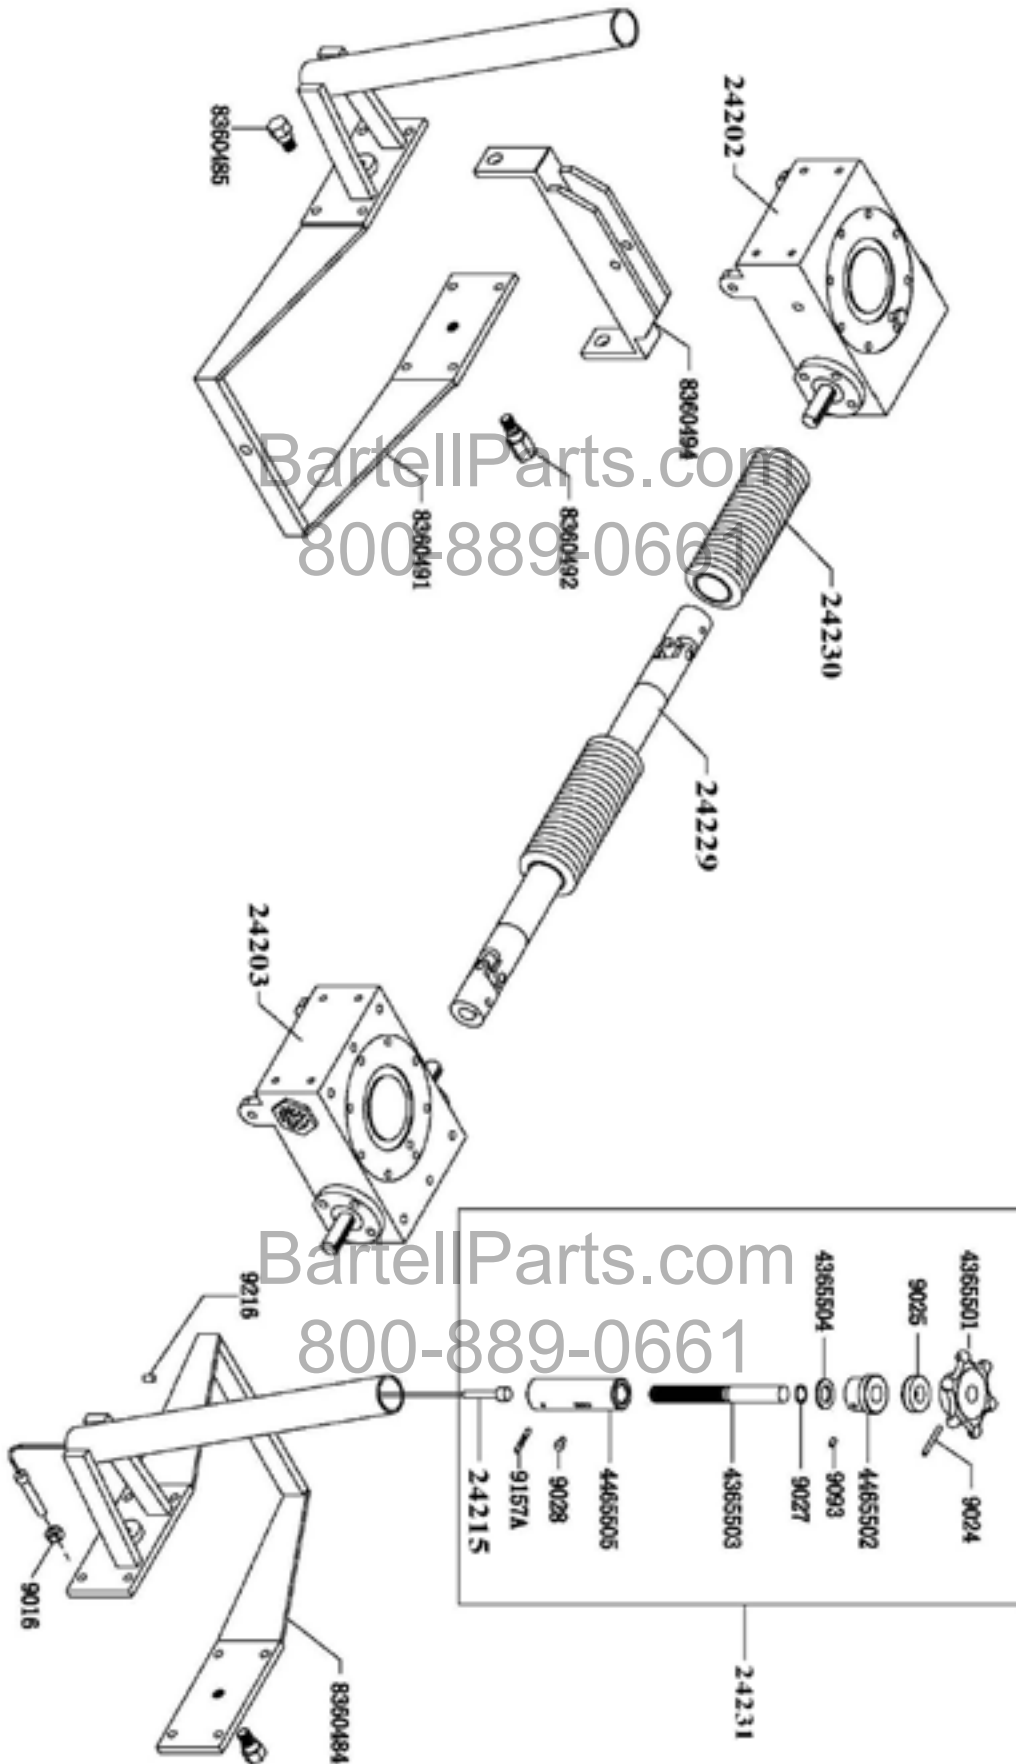

POWER SYSTEM

STEERING AND BLADE ADJUSTMENT SYSTEM

GEARBOX ASSEMBLY: RIGHT

GEARBOX ASSEMBLY: LEFT

WATER SPRAY SYSTEM

FRAMEWORK		
PARTS NO.	DESP.	QTY
8360452	GUARD RING	1
24210	FOOT BOARD	1
24211	COVER BOARD, THROTTLE	1
24212	COVER BOARD, BOTTOM	1
24213	COVER BOARD	1
24214	COVER BOARD	1
8360879	TOOL BOX	1
8360453	SEAT	1
8360459	COVER CLUTCH	1
8361073	WATER TANK	1
8361073A	FUEL TANK	1
8360199	FUEL CAP, WITH KEY	2
8360464	BATTERY BOX	1
8360019	BATTERY	1
8360463	BATTERY COVER	1
8360968	CONNECTOR, BATTERY	1
8360592	THROTTLE CONTROL	1
24216	SAFETY SWITCH	1
POWER SYSTEM		
PARTS NO.	DESP.	QTY
8364400	HONDA GX670	1
8361423	ENGINE MOUNTING BAR	1
8361423A	ENGINE MOUNTING BAR	1
8361424	ENGINE MOUNTING BAR	1
8361424A	ENGINE MOUNTING BAR	1
24200	CLUTCH	1
8360060	WASHER	1
8360061	BUSHING	1
8360064	WASHER	1
8360529	BOLT	1
9155	KEY	1

8361607	OIL PIPE	1
24217	WASHER	2
8361611	BOLT	1
8361610	BOLT	1
8360314	PULLEY	1
24218	MOUNGTING PLATE, PULLEY	1
24219	ADJUST PLATE, PULLEY	1
24201	BELT-V15X880	2
24239	BELT TENSIONER ASSEMBLY	1
	DRIVING SYSTEM	
PARTS NO.	DESP.	QTY
8361975	DRIVE LEVER, RIGHT	1
8361976	DRIVE LEVER, LEFT	1
8360501	T-CONNECTOR	2
24220	BUSHING	4
24221	BUSHING	4
9030	LOCK PIN	2
9502B	OIL CAP	2
9502C	OIL CAP	2
24222	PLASTIC HANDLE	2
24223	BUTTON, WATER SPRAY SYSTEM	1
8360504	CONNECT SHAFT	1
24224	CONNECT BEARING	6
8360506	CONNECT SHAFT	2
24225	U-CONNECTOR	6
8360507	CONNECT SHAFT	2
8360508	CONNECT SHAFT	2
8360515	OSCILLATING SHAFT	1
24226	BRACKET BEARING	6
8360512	TUMBLE BOARD	1
8360510	TRANSMISSION SHAFT	1
8360511	TRANSMISSION SHAFT	1
24227	BEARING	1
24228	BEARING	1
8360053	BUSHING	1
	STEERING SYSTEM	
PARTS NO.	DESP.	QTY
24229	JOINT SHAFT	1
24230	RUBBER COVER	2
24202	GEARBOX, RIGHT	1
24203	GEARBOX, LEFT	1