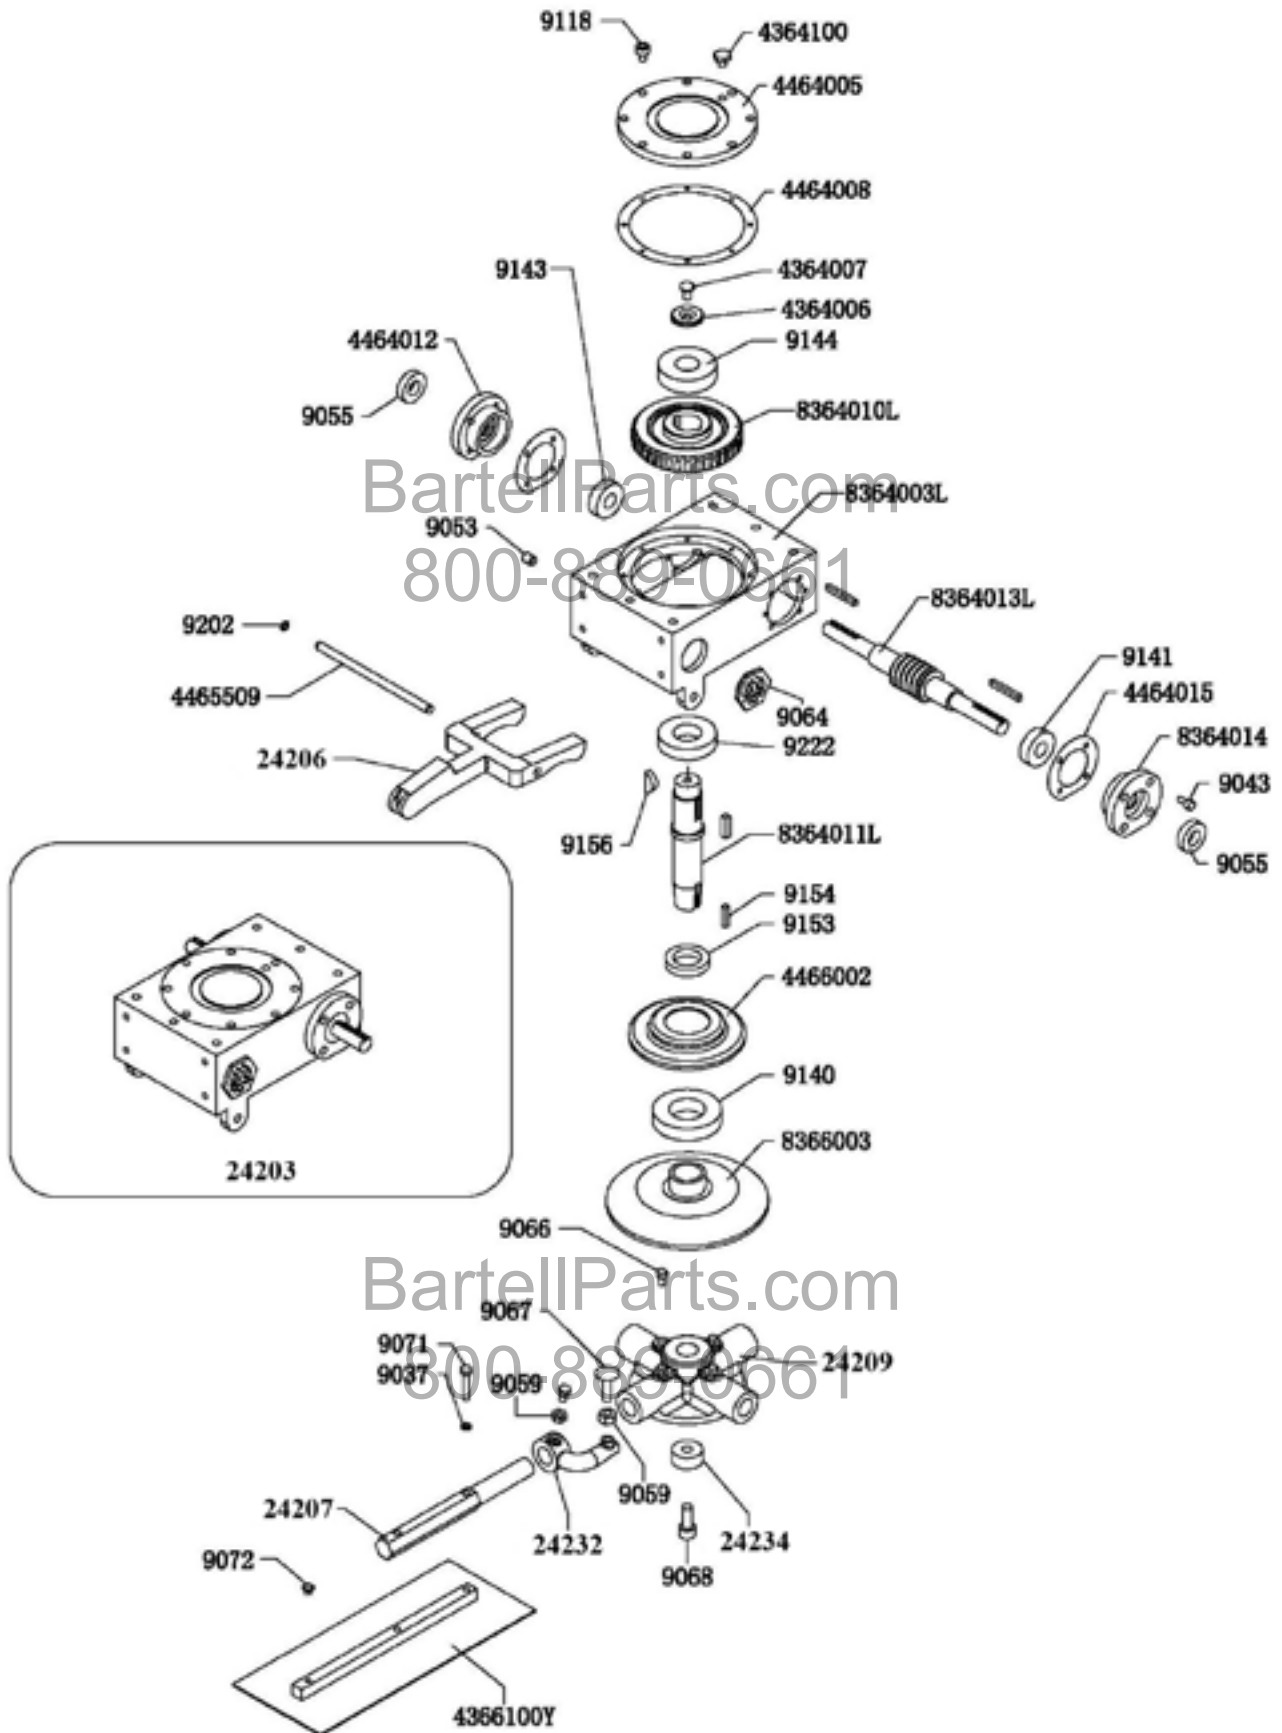

POWER SYSTEM

STEERING AND BLADE ADJUSTMENT SYSTEM

GEARBOX ASSEMBLY: RIGHT

GEARBOX ASSEMBLY: LEFT

WATER SPRAY SYSTEM

FRAMEWORK		
PARTS NO.	DESP.	QTY
8360452	GUARD RING	1
24210	FOOT BOARD	1
24211	COVER BOARD, THROTTLE	1
24212	COVER BOARD, BOTTOM	1
24213	COVER BOARD	1
24214	COVER BOARD	1
8360879	TOOL BOX	1
8360453	SEAT	1
8360459	COVER CLUTCH	1
8361073	WATER TANK	1
8361073A	FUEL TANK	1
8360199	FUEL CAP, WITH KEY	2
8360464	BATTERY BOX	1
8360019	BATTERY	1
8360463	BATTERY COVER	1
8360968	CONNECTOR, BATTERY	1
8360592	THROTTLE CONTROL	1
24216	SAFETY SWITCH	1
POWER SYSTEM		
PARTS NO.	DESP.	QTY
8364400	HONDA GX670	1
8361423	ENGINE MOUNTING BAR	1
8361423A	ENGINE MOUNTING BAR	1
8361424	ENGINE MOUNTING BAR	1
8361424A	ENGINE MOUNTING BAR	1
24200	CLUTCH	1
8360060	WASHER	1
8360061	BUSHING	1
8360064	WASHER	1
8360529	BOLT	1
9155	KEY	1

8361607	OIL PIPE	1
24217	WASHER	2
8361611	BOLT	1
8361610	BOLT	1
8360314	PULLEY	1
24218	MOUNGTING PLATE, PULLEY	1
24219	ADJUST PLATE, PULLEY	1
24201	BELT-V15X880	2
24239	BELT TENSIONER ASSEMBLY	1
	DRIVING SYSTEM	
PARTS NO.	DESP.	QTY
8361975	DRIVE LEVER, RIGHT	1
8361976	DRIVE LEVER, LEFT	1
8360501	T-CONNECTOR	2
24220	BUSHING	4
24221	BUSHING	4
9030	LOCK PIN	2
9502B	OIL CAP	2
9502C	OIL CAP	2
24222	PLASTIC HANDLE	2
24223	BUTTON, WATER SPRAY SYSTEM	1
8360504	CONNECT SHAFT	1
24224	CONNECT BEARING	6
8360506	CONNECT SHAFT	2
24225	U-CONNECTOR	6
8360507	CONNECT SHAFT	2
8360508	CONNECT SHAFT	2
8360515	OSCILLATING SHAFT	1
24226	BRACKET BEARING	6
8360512	TUMBLE BOARD	1
8360510	TRANSMISSION SHAFT	1
8360511	TRANSMISSION SHAFT	1
24227	BEARING	1
24228	BEARING	1
8360053	BUSHING	1
	STEERING SYSTEM	
PARTS NO.	DESP.	QTY
24229	JOINT SHAFT	1
24230	RUBBER COVER	2
24202	GEARBOX, RIGHT	1
24203	GEARBOX, LEFT	1