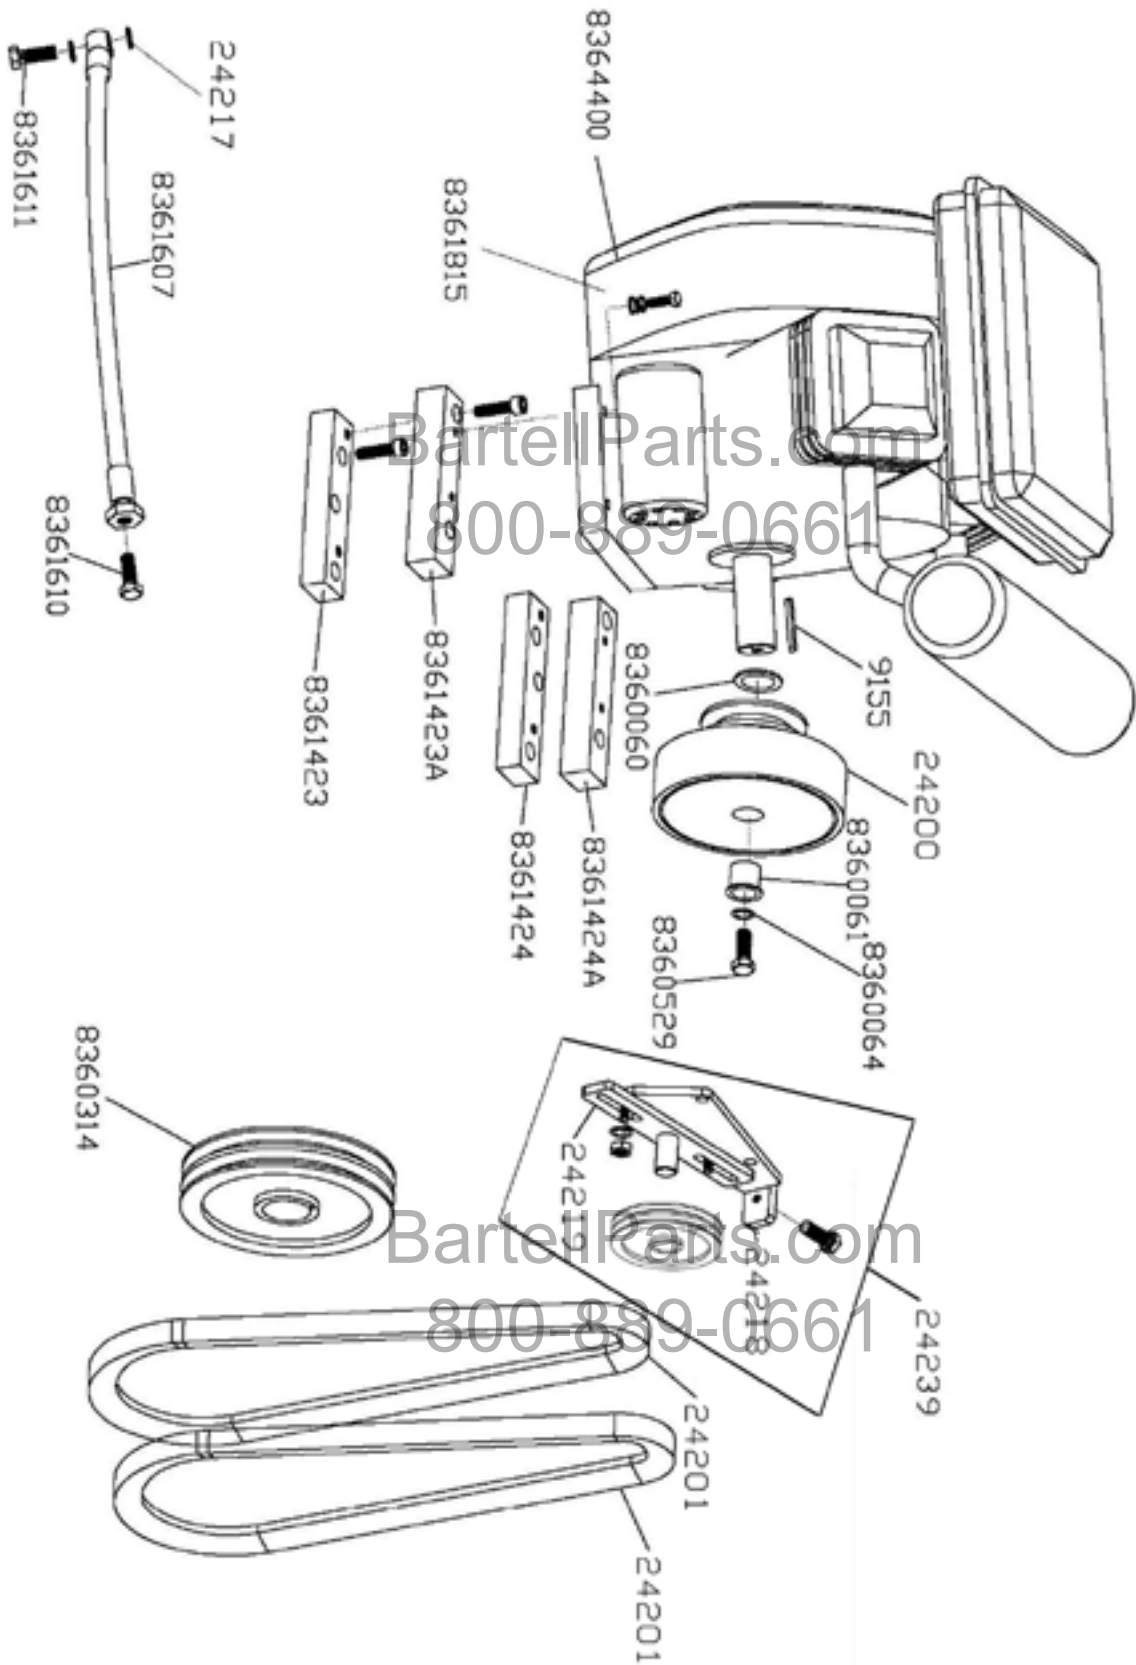

POWER SYSTEM

STEERING AND BLADE ADJUSTMENT SYSTEM

GEARBOX ASSEMBLY: RIGHT

GEARBOX ASSEMBLY: LEFT

WATER SPRAY SYSTEM

FRAMEWORK		
PARTS NO.	DESP.	QTY
8360452	GUARD RING	1
24210	FOOT BOARD	1
24211	COVER BOARD, THROTTLE	1
24212	COVER BOARD, BOTTOM	1
24213	COVER BOARD	1
24214	COVER BOARD	1
8360879	TOOL BOX	1
8360453	SEAT	1
8360459	COVER CLUTCH	1
8361073	WATER TANK	1
8361073A	FUEL TANK	1
8360199	FUEL CAP, WITH KEY	2
8360464	BATTERY BOX	1
8360019	BATTERY	1
8360463	BATTERY COVER	1
8360968	CONNECTOR, BATTERY	1
8360592	THROTTLE CONTROL	1
24216	SAFETY SWITCH	1
POWER SYSTEM		
PARTS NO.	DESP.	QTY
8364400	HONDA GX670	1
8361423	ENGINE MOUNTING BAR	1
8361423A	ENGINE MOUNTING BAR	1
8361424	ENGINE MOUNTING BAR	1
8361424A	ENGINE MOUNTING BAR	1
24200	CLUTCH	1
8360060	WASHER	1
8360061	BUSHING	1
8360064	WASHER	1
8360529	BOLT	1
9155	KEY	1

8361607	OIL PIPE	1
24217	WASHER	2
8361611	BOLT	1
8361610	BOLT	1
8360314	PULLEY	1
24218	MOUNGTING PLATE, PULLEY	1
24219	ADJUST PLATE, PULLEY	1
24201	BELT-V15X880	2
24239	BELT TENSIONER ASSEMBLY	1
	DRIVING SYSTEM	
PARTS NO.	DESP.	QTY
8361975	DRIVE LEVER, RIGHT	1
8361976	DRIVE LEVER, LEFT	1
8360501	T-CONNECTOR	2
24220	BUSHING	4
24221	BUSHING	4
9030	LOCK PIN	2
9502B	OIL CAP	2
9502C	OIL CAP	2
24222	PLASTIC HANDLE	2
24223	BUTTON, WATER SPRAY SYSTEM	1
8360504	CONNECT SHAFT	1
24224	CONNECT BEARING	6
8360506	CONNECT SHAFT	2
24225	U-CONNECTOR	6
8360507	CONNECT SHAFT	2
8360508	CONNECT SHAFT	2
8360515	OSCILLATING SHAFT	1
24226	BRACKET BEARING	6
8360512	TUMBLE BOARD	1
8360510	TRANSMISSION SHAFT	1
8360511	TRANSMISSION SHAFT	1
24227	BEARING	1
24228	BEARING	1
8360053	BUSHING	1
	STEERING SYSTEM	
PARTS NO.	DESP.	QTY
24229	JOINT SHAFT	1
24230	RUBBER COVER	2
24202	GEARBOX, RIGHT	1
24203	GEARBOX, LEFT	1