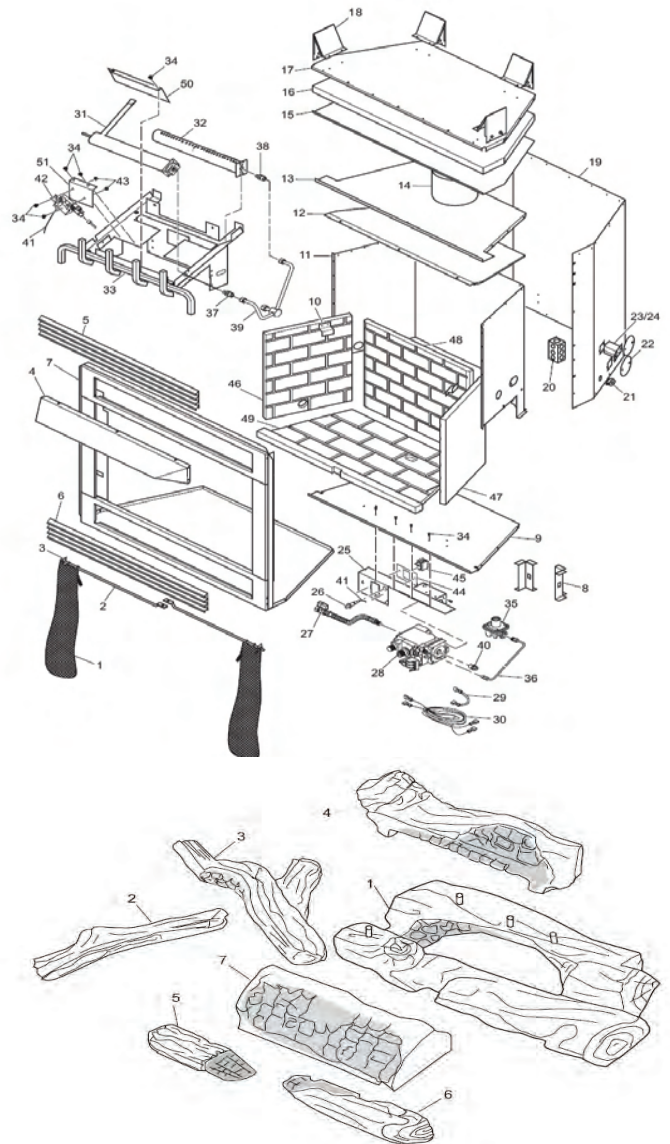

FMI Chalet 42" Vent Free Remote Ready Dual Burner Fireplace

MODELS: L42ZNR, L42LZNR, L42ZPR, L42LZPR

	Part Number	Description
1	107981-01	Screen (2 Required)
2	107839-01	Screen Rod (2 Required)
3	11418	Push-On Nut
4	107979-01	Deflector Hood
5	107805-01	Top Smooth Panel
	115312-03	Top Louver Panel
6	115314-03	Bottom Smooth Panel
	115313-03	Bottom Louver Panel
7	**	Face Weldment
8	106683-01	Firebox Support Leg
9	**	Firebox Bottom
10	20027	Refractory Retainer
11	**	Firebox Surround
12	**	Firebox Top Shield
13	**	Firebox Top
14	**	Damper Can Collar
15	**	Insulation Pan
16	**	Fireplace Top Insulation
17	**	Fireplace Top
18	20280	Top Spacer
19	**	Fireplace Surround
20	24353	Handy Box Assembly
21	14123	Strain Relief
22	21171	Gas Knock-Out Cover
23	21379	Gas Conduit
24	21380	Gas Conduit
25	107741-04	Valve Bracket
26	097159-04	Piezo Ignitor
27	14253	Gas Line Flex w/Shut Off
28	103781-01	Gas Control Valve (NG)
	103781-02	Gas Control Valve (LP)
29	108005-01	Wire Harness
30	108005-02	Wire Harness, Jumper
31	112465-02	Front Ramp Burner
32	112466-02	Rear Ramp Burner
33	**	Grate Assembly
34	M11084-26	Screw
35	099918-02	Pilot Regulator (NG Only)
36	099387-12	Pilot Tube (NG)
	099387-14	Pilot Tube (NG)
	099387-03	Pilot Tube (LP)
37	101004-08	Front Burner Orifice (NG)
	101004-06	Front Burner Orifice (LP)
38	101004-04	Rear Burner Orifice (NG)
	101004-02	Rear Burner Orifice (LP)
39	112708-01	Burner Tube
40	098264-02	Male Fitting
41	098271-01	Ignitor Cable
42	103779-01	ODS Pilot (NG)
	103778-01	ODS Pilot (LP)
43	098249-01	Nut
44	103587-01SA	Switch Plate
45	14579	Switch