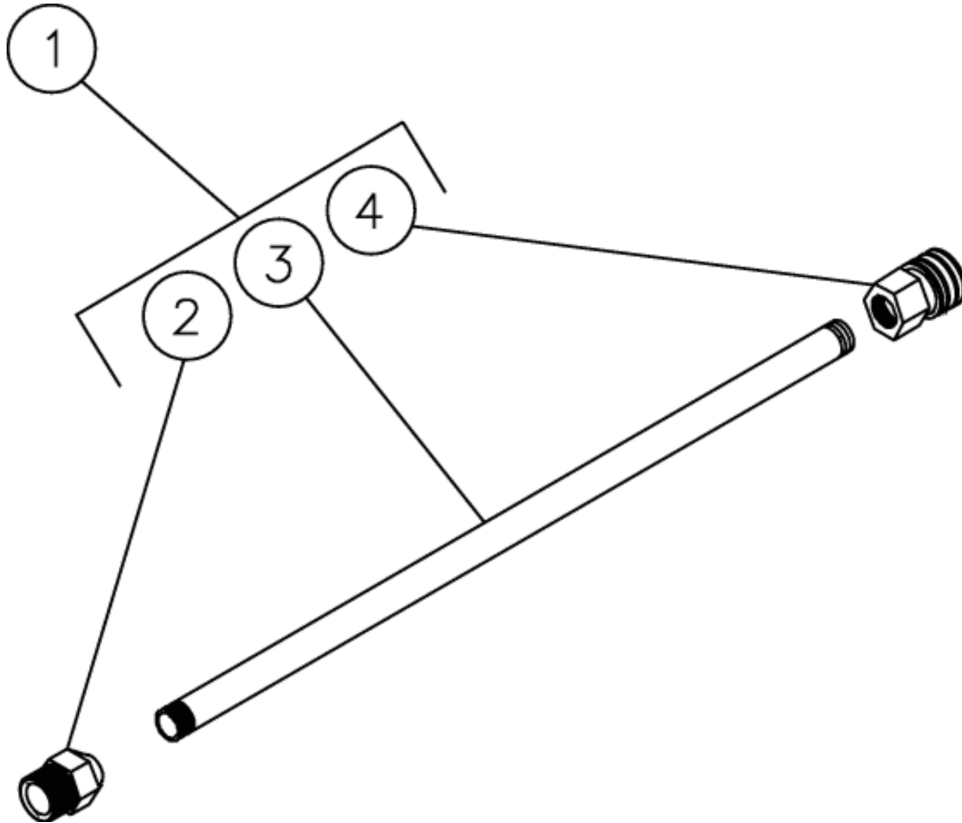

WP-2200-0MIB / WP-2200-0MIB (sn:10079330-99999999)

LANCE ASSEMBLY

Id	Item #	Description	Quantity	Rev	Comments
1	16-0366	COMPLETE LANCE (INC. 2-4)	1		
2	16-0378	COUPLING	1		
3	16-0379	PIPE	1		
4	17-0001	QUICK CONNECT	1