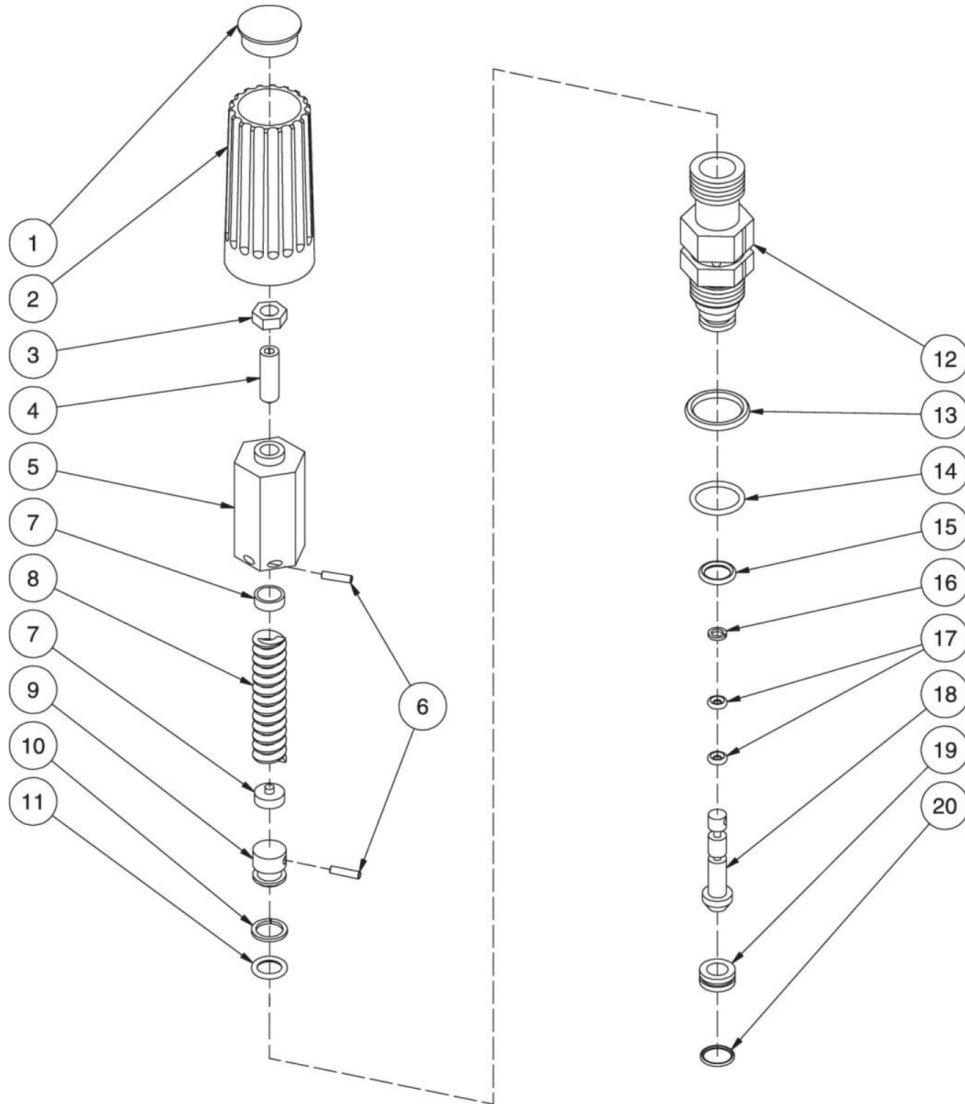

WP-2200-0MIB / WP-2200-0MIB (sn:10079330-99999999)

UNLOADER KIT

Id	Item #	Description	Quantity	Rev	Comments
1	7-0178	PLUG	1		
2	7-0179	UNLOADER KNOB	1		
3	30-6024	NUT	1		
4	27-8959	SET SCREW	1		
5	8-0500	ADJUSTABLE BARREL	1		
6	8-0477	UNLOADER PIN	2		
7	8-0501	SPRING BUTTON	2