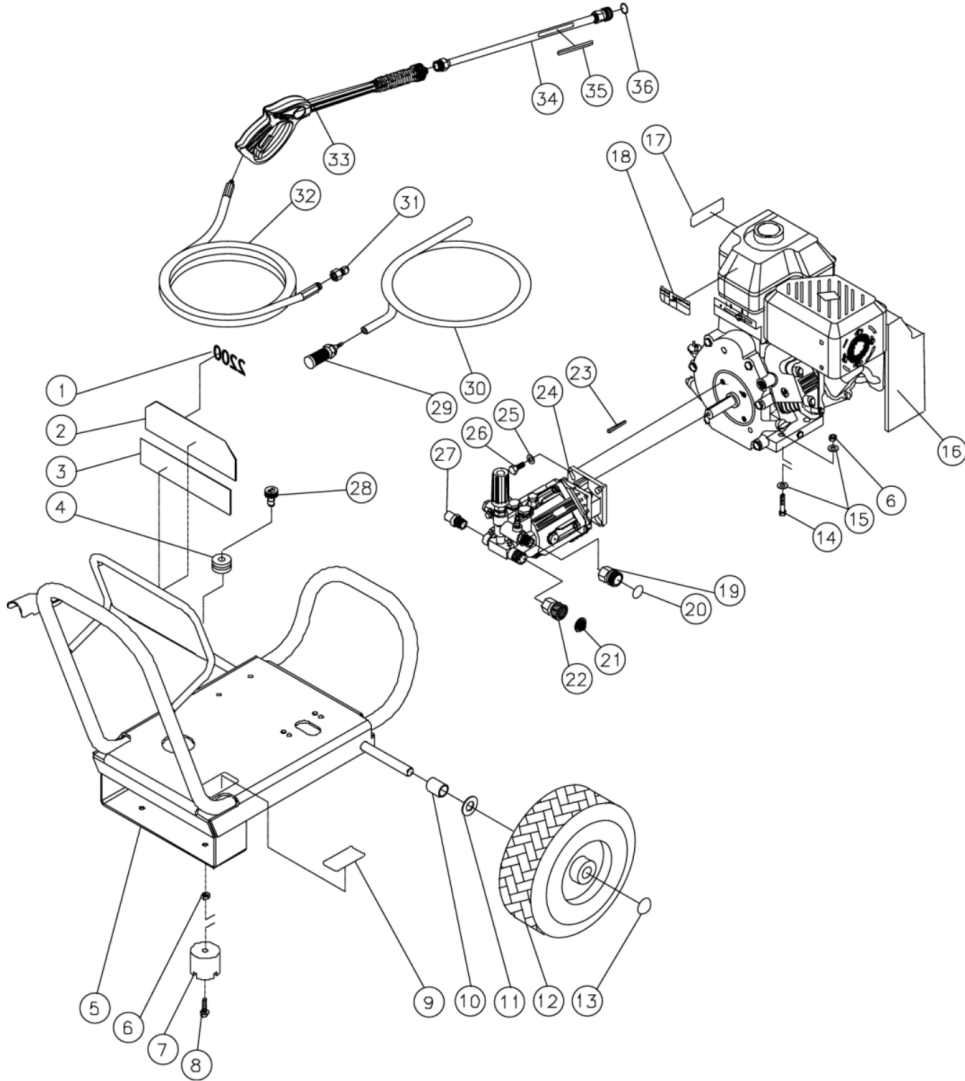

## FRAME ASSEMBLY

Id	Item #	Description	Quantity	Rev	Comments
1	34-0771	DECAL- 2000 DIE CUT	1		
2	34-0737	DECAL- PLACARD	1		
3	N/A Sep.	DECAL- WARNING/CAUTION/OPERATING (SEE 34-9018)	1		
4	33-0001	GROMMET	5		
5	5-0178A01	FRAME	1		
6	30-0157	LOCKNUT	6		
7	14-0008	ISOLATOR	2		

Id	Item #	Description	Quantity	Rev	Comments
8	27-0068	BOLT	2		
9	N/A	DECAL- DATA PLATE	1		
10	20-0313A01	AXLE SPACER	2		
11	28-0008	WASHER	5		
12	14-0017	WHEEL	2		
13	33-0018	HUBCAP	2		
14	27-0070	BOLT	4		
15	28-0003	WASHER	8		
16	1-0107	ENGINE- 6.5 HP INTEK	1		
17	N/A Sep.	DECAL- CAUTION: ALLOW TO COOL (SEE 34-9018)	1		
18	N/A Sep.	DECAL- WARNING: MUFFLER HOT (SEE 34-9018)	1		
19	17-0004	FITTING	1		
20	25-0123	O-RING (REPLACEMENT ONLY)	-		
21	19-0001	FILTER	1		
22	23-0001	GARDEN HOSE SWIVEL	1		
23	43-0073	KEY	1		
24	3-0191	PUMP	1		
25	29-0007	LOCKWASHER	4		
26	27-0846	BOLT	4		
27	22-0208	HEAT DUMP VALVE	1		
28	18-0150	NOZZLE- 1503	1		
28	18-0303	NOZZLE- 2503	1		
28	18-0148	NOZZLE- 6540	1		
29	19-0050	DETERGENT STRAINER	1		
30	15-0021	DETERGENT HOSE *(FOUR FEET REQUIRED)	1		
31	17-0006	FITTING	1		
32	15-0138	PRESSURE HOSE	1		
33	16-0364	GUN/WAND ASSEMBLY	1		
34	16-0366	LANCE ASSEMBLY	1		
35	N/A Sep.	DECAL- RISK OF INJECTION (SEE 34-9018)	1		
36	25-0122	O-RING (REPLACEMENT ONLY)	-		
	34-9018	SAFETY DECAL KIT (INC. 3, 17-18, 35)			
		*MUST ORDER IN ONE FOOT LENGTHS			

## PUMP ASSEMBLY

Id	Item #	Description	Quantity	Rev	Comments
1	70-0292	UNLOADER REPAIR KIT	1		
2	39-0087	VALVE CAP	3		
3	25-0160	O-RING	3		
4	N/A Sep.	SINGLE VALVE ASSEMBLY (SEE 70-0290)	1		
5	25-0386	O-RING	6		
6	39-0096	PLUG	2		
7	25-0387	O-RING	2		
8	39-0097	PLUG	1		
9	46-1107	MANIFOLD	1		
10	27-8960	BOLT	3		
11	29-0055	LOCKWASHER	3		
12	25-0406	O-RING	1		
13	8-0458	CHECK VALVE	1		
14	49-0124	SPRING	1		
15	25-0407	O-RING	1		
16	25-0159	O-RING	1		
17	46-0870	INJECTOR ADAPTER	1		