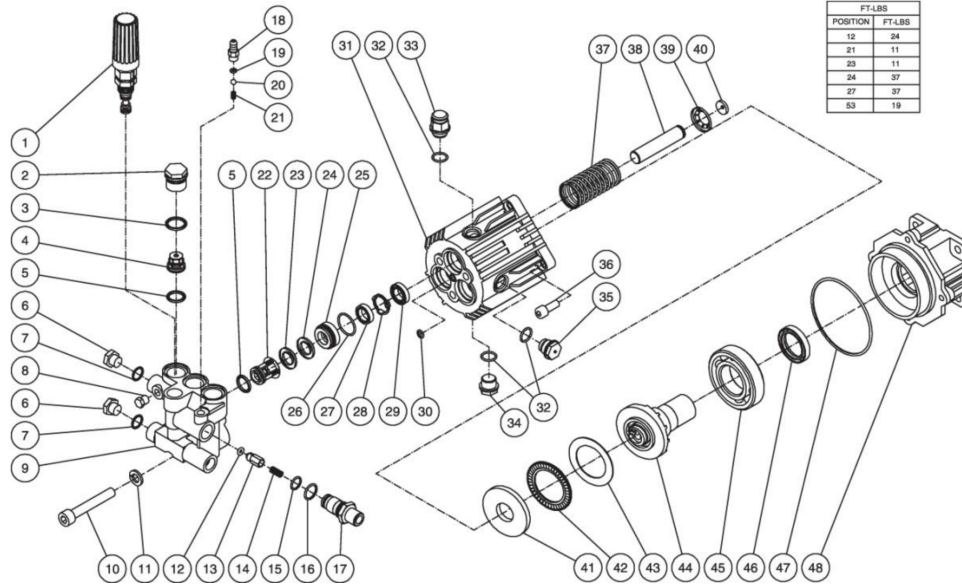

## FRAME ASSEMBLY

Id	Item #	Description	Quantity	Rev	Comments
1	34-0771	DECAL- 2000 DIE CUT	1		
2	34-0737	DECAL- PLACARD	1		
3	N/A Sep.	DECAL- WARNING/CAUTION/OPERATING (SEE 34-9018)	1		
4	33-0001	GROMMET	5		
5	5-0178A01	FRAME	1		
6	30-0157	LOCKNUT	6		
7	14-0008	ISOLATOR	2		

Id	Item #	Description	Quantity	Rev	Comments
8	27-0068	BOLT	2		
9	N/A	DECAL- DATA PLATE	1		
10	20-0313A01	AXLE SPACER	2		
11	28-0008	WASHER	5		
12	14-0017	WHEEL	2		
13	33-0018	HUBCAP	2		
14	27-0070	BOLT	4		
15	28-0003	WASHER	8		
16	1-0107	ENGINE- 6.5 HP INTEK	1		
17	N/A Sep.	DECAL- CAUTION: ALLOW TO COOL (SEE 34-9018)	1		
18	N/A Sep.	DECAL- WARNING: MUFFLER HOT (SEE 34-9018)	1		
19	17-0004	FITTING	1		
20	25-0123	O-RING (REPLACEMENT ONLY)	-		
21	19-0001	FILTER	1		
22	23-0001	GARDEN HOSE SWIVEL	1		
23	43-0073	KEY	1		
24	3-0191	PUMP	1		
25	29-0007	LOCKWASHER	4		
26	27-0846	BOLT	4		
27	22-0208	HEAT DUMP VALVE	1		
28	18-0150	NOZZLE- 1503	1		
28	18-0303	NOZZLE- 2503	1		
28	18-0148	NOZZLE- 6540	1		
29	19-0050	DETERGENT STRAINER	1		
30	15-0021	DETERGENT HOSE *(FOUR FEET REQUIRED)	1		
31	17-0006	FITTING	1		
32	15-0138	PRESSURE HOSE	1		
33	16-0364	GUN/WAND ASSEMBLY	1		
34	16-0366	LANCE ASSEMBLY	1		
35	N/A Sep.	DECAL- RISK OF INJECTION (SEE 34-9018)	1		
36	25-0122	O-RING (REPLACEMENT ONLY)	-		
	34-9018	SAFETY DECAL KIT (INC. 3, 17-18, 35)			
		*MUST ORDER IN ONE FOOT LENGTHS			

## PUMP ASSEMBLY

Id	Item #	Description	Quantity	Rev	Comments
1	70-0292	UNLOADER REPAIR KIT	1		
2	39-0087	VALVE CAP	3		
3	25-0160	O-RING	3		
4	N/A Sep.	SINGLE VALVE ASSEMBLY (SEE 70-0290)	1		
5	25-0386	O-RING	6		
6	39-0096	PLUG	2		
7	25-0387	O-RING	2		
8	39-0097	PLUG	1		
9	46-1107	MANIFOLD	1		
10	27-8960	BOLT	3		
11	29-0055	LOCKWASHER	3		
12	25-0406	O-RING	1		
13	8-0458	CHECK VALVE	1		
14	49-0124	SPRING	1		
15	25-0407	O-RING	1		
16	25-0159	O-RING	1		
17	46-0870	INJECTOR ADAPTER	1		