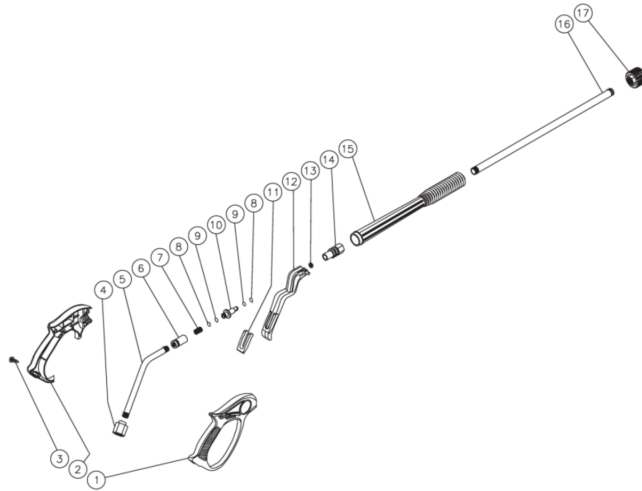

WP-2200-0MIB / WP-2200-0MIB (sn:10079330-99999999)

GUN AND WAND ASSEMBLY

Id	Item #	Description	Quantity	Rev	Comments
1	16-0367	GUN BODY (RIGHT SIDE)	1		
2	16-0368	GUN BODY (LEFT SIDE)	1		
3	27-8862	SCREW	6		
4	23-0384	ADAPTER	1		
5	N/A Sep.	PIPE (SEE 70-0288)	1		
6	16-0370	BRASS BODY INLET	1		
7	49-0141	SPRING	1		
8	25-0363	O-RING	2		
9	25-0416	BACK-UP RING	2		
10	16-0371	VALVE	1		
11	16-0372	TRIGGER LOCK	1		
12	16-0373	TRIGGER	1		
13	26-0238	SEAT	1		
14	16-0374	BRASS BODY OUTLET	1