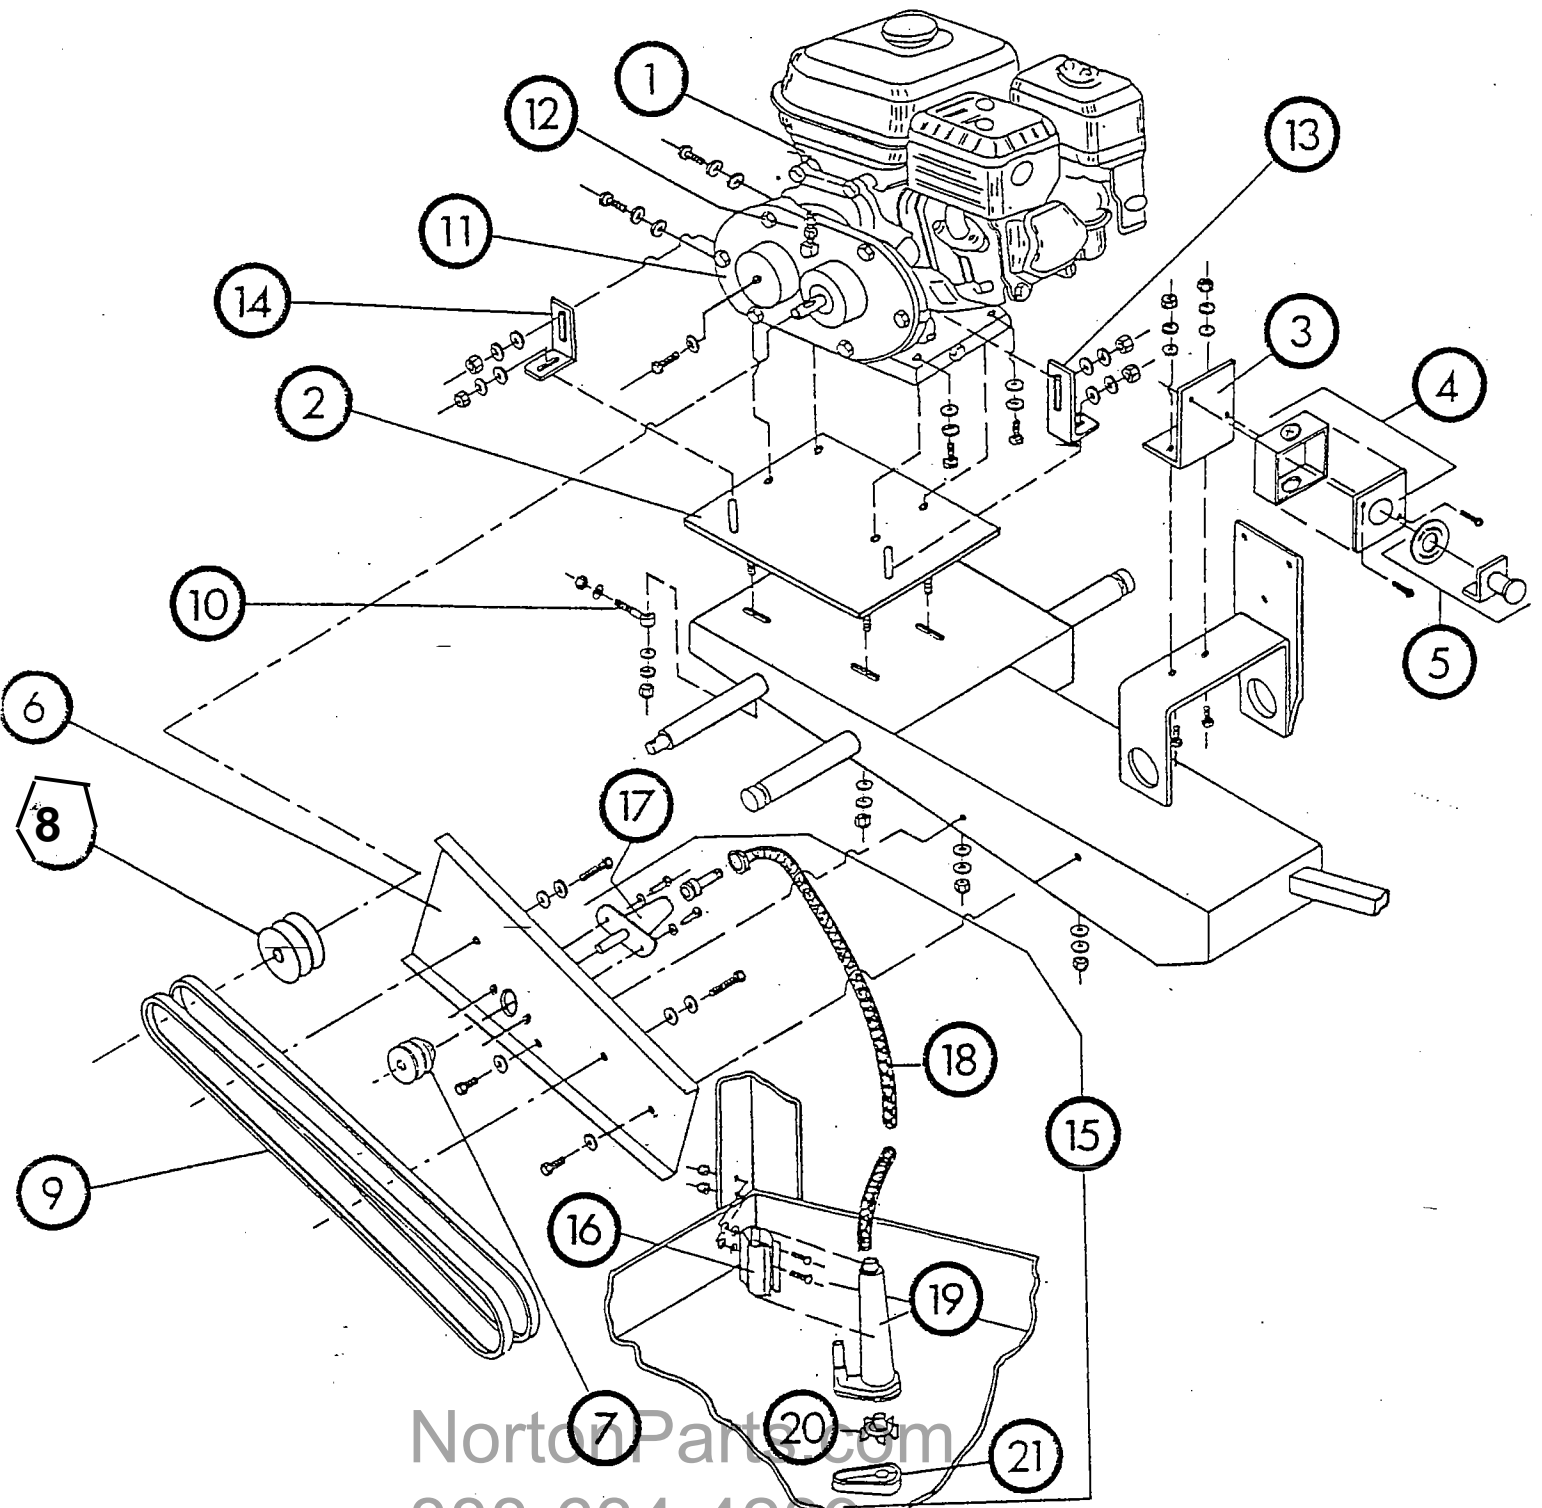

BBC543

BBC353GAS EXPLODED DRAWINGS

NortonPart.com
888-634-4289
An iBuy Stores Company

BBC353GAS & BBC543GAS
SERVICE PARTS LIST AND DESCRIPTION

ITEM NO.	DESCRIPTION	PART NO.
1	3 1/2 HP Gas Engine	OBS
	5 HP Gas Engine	216264
2	Engine Mounting Plate Kit	213589
3	Stop Switch Bracket Kit	213586
4	Stop Switch Box Kit	213587
5	Stop Switch, Button & Decal	83745
6	Belt Guard Bracket	213574
7	Water Pump Pulley	213590
8	Engine Pulley Kit 9201115, 213572, 213591	
9	V-Belts (set of 2)	106142
10	Belt Tension Screw	73225
11	Speed Reducer Kit	214200
12	Speed Reducer Key	9201115
13	Speed Reducer Bracket (front)	213583
14	Speed Reducer Bracket (rear)	213584
15	Water Pump, Complete (LG910)	72305
16	Water Pump Clamp	76097
17	Pump Drive End Complete	72297
18	Flexible Shaft Complete	72307
19	Pump Body	72284
20	Pump Impeller	72862
21	Pump Plastic Screen	72186

NortonParts.com
888-634-4289

An iBuy Stores Company