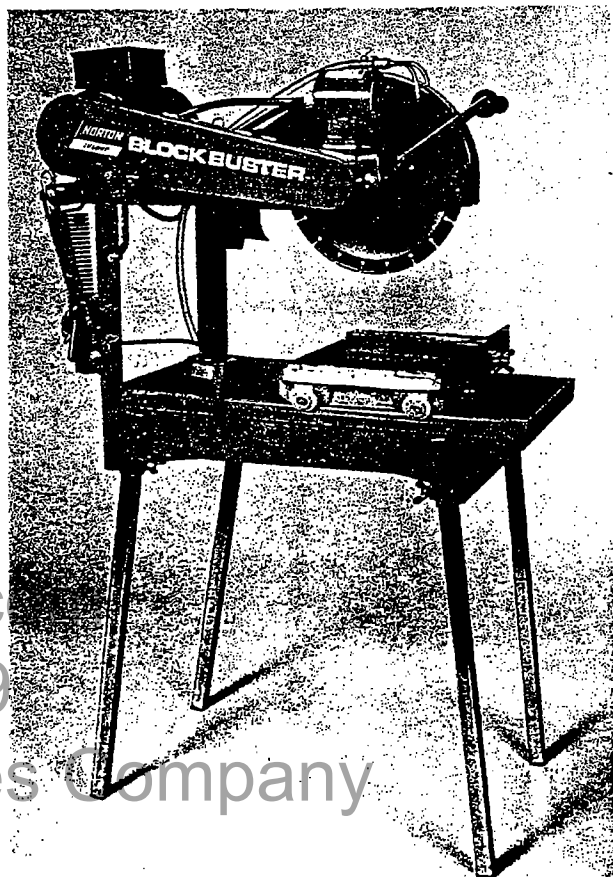

OWNER'S MANUAL

BBC 153,203,353

BLOCKBUSTER COMPACT MASONRY SAW

CONVEYOR CART 83754

V - BELTS 106230

BBC353 USES SAME MAIN

FRAME AS BBC153,203

THIS INFORMATION CAN BE FOUND ON THE
CENTURY MOTOR PLATE