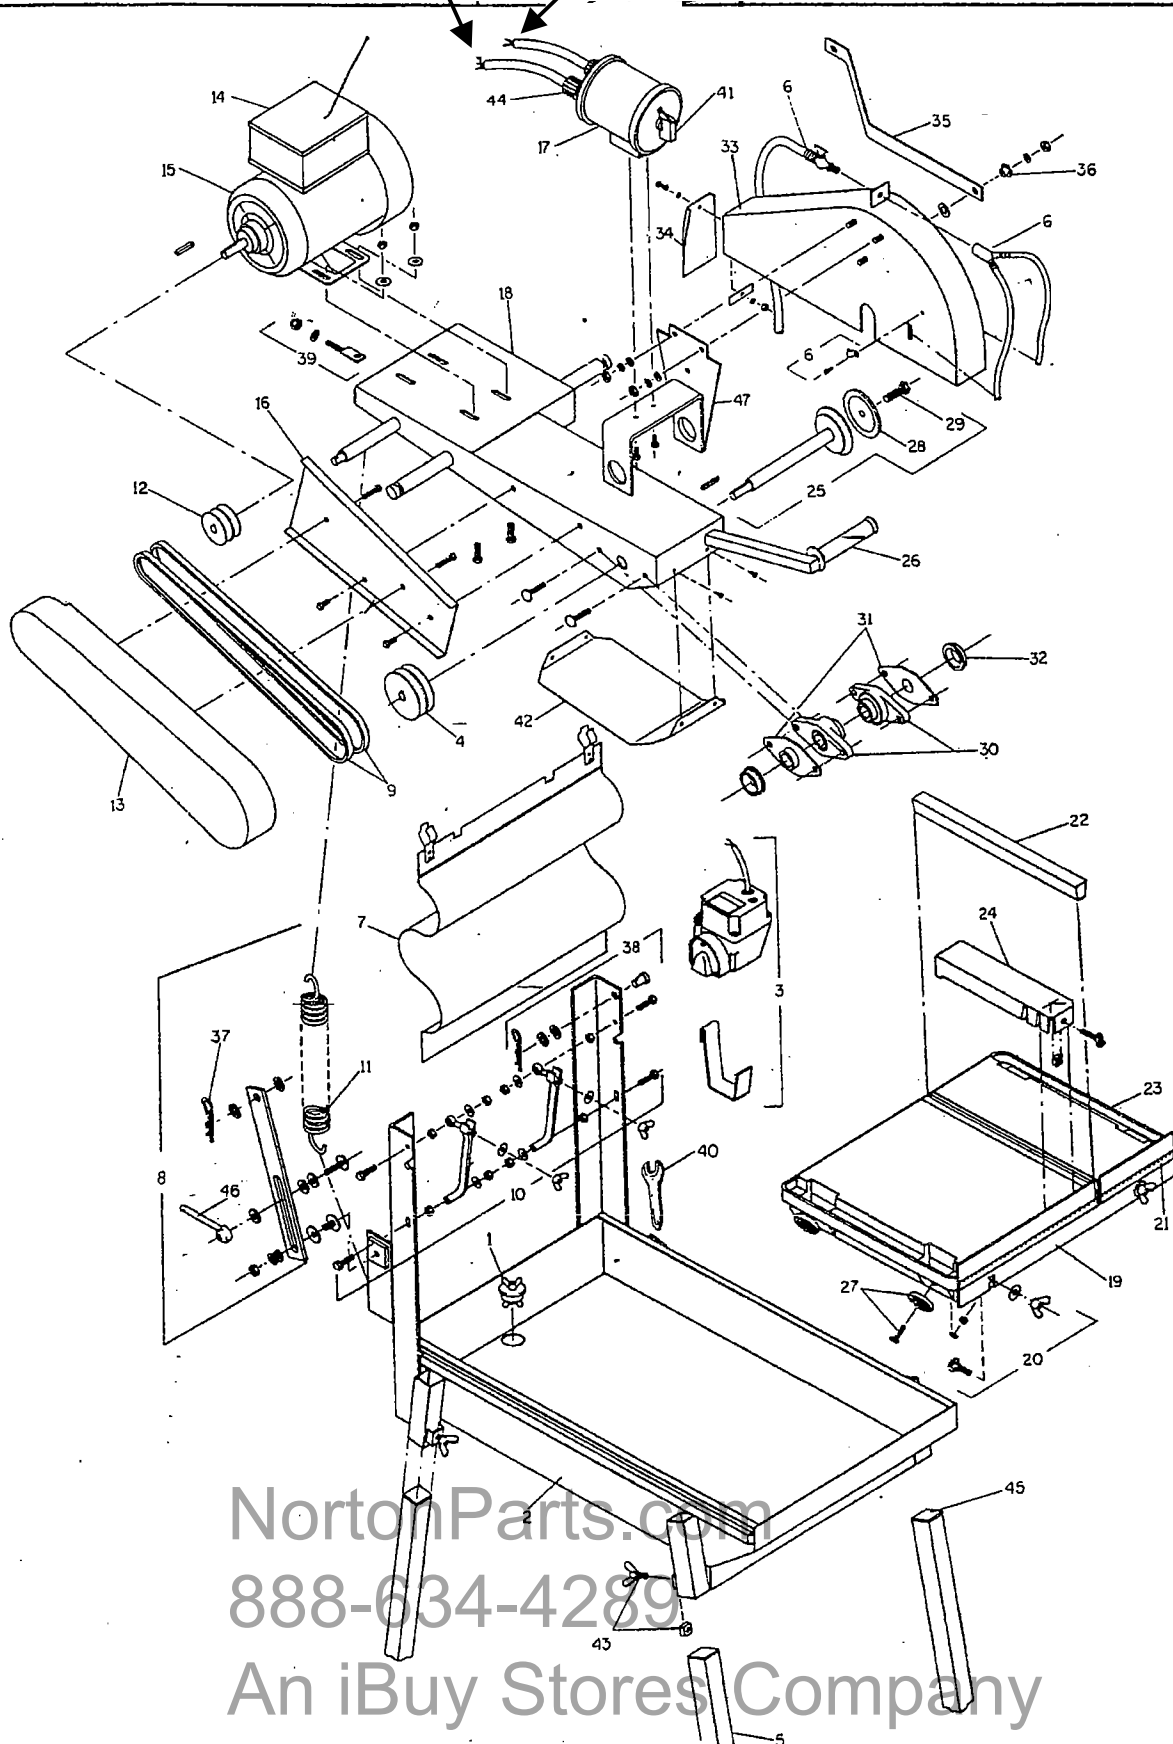

SCREEN	216641
HOOD	216642

ITEM NO.	DESCRIPTION	PART NO.
1	Drain Plug Assembly	200298A
2	Frame Weldment	~~76025~~ OBS
3	Water Pump Assembly	214169 or 210437
	Screen	101375
	Hood	155775
4	Pulley, Blade Shaft	213624
5	Leg Kit (4)	~~76026~~ 214136
6	Water Distribution Assembly	214126
7	Water Curtain Assembly	75132
8	Lock Bar Assembly, Cutting Head	76030 OBS
9	V-Belts (matched set of 2)	106230
10	Lock Bar Assembly, Pivot Axle (2)	76029
11	Spring	72567
12	Pulley, Motor	214195
13	Belt Guard Assembly	76059 214123C,214140C
14	Receptacle, Water Pump 115 Volt	216579
15A	Motor, 1½ HP 115/230/60/1 Century	~~850423~~ OBS
15B	Motor, 2HP 115/230/60/1. Century	~~850422~~ OBS
16	Bracket, Belt Guard	~~73228~~ OBS
17	Switch Assembly	219060
	SWITCHBOX ONLY 219081	
18	Cutting Head Weldment	~~76033~~ OBS
19	Back Stop, Conveyor Cart	~~72556~~ 213615
20	Hardware Kit, Back Stop (2)	~~76032~~ 216293
21	Scale	83753
22	Wood Strip, Conveyor Cart	~~73214~~ 213613
23	Conveyor Cart Assembly	83754
24	Guide-A-Cut Assembly	83892
25	Blade Shaft Replacement Kit	76035
26	Rubber Handle Grip	72097
27	Conveyor Cart Sheave Assembly (4)	75333
28	Loose Collar	73216
29	Screw, Loose Collar	73217
30	Bearings, Blade Shaft (2)	73418 OR 214139
31	Support, Blade Shaft Bearings (2)	76060
32	~~Rushings Bearing-Nylon (2)~~	73220 OR 214112
33	Blade Guard Weldment	76037
34	Splash Guard	73221
35	Stay Level Arm	73222
36	Cam Kit, Stay Level Arm	76597
37	Split Pin	~~73224~~ 213636
38	Stay Level Arm Pin Kit	76039
39	Eye Bolt Assembly, Motor Adjustment	76061
40	Wrench	~~75226~~ 213643,214124
41	Knob, Switch	213152
42	Protection Plate, Bearings	73236
43	Wing Bolt & Nut	~~73297~~ 8097102,8143003
44	Cable Outlet	~~72974~~ 214023
45	Plastic End Cap (1)	73354
46	Handle Kit	~~76214~~ 214134
47	Leveling Support	76113

TAKE TO MOTOR REPAIR SHOP

NortonParts.com
888-634-4289

An iBuy Stores Company

RESET BUTTON- PROTECTOR OVERLOAD (2HP)

213097

NO LONGER SOLD
WIRE IS A 12-6 SEOW.
AVAILABLE @ ELECT
SUPPLY.

41410B POWER SWITCH 31IN

41411B SWITCH TO MOTOR 44IN

NortonParts.com
888-634-4289
An iBuy Stores Company