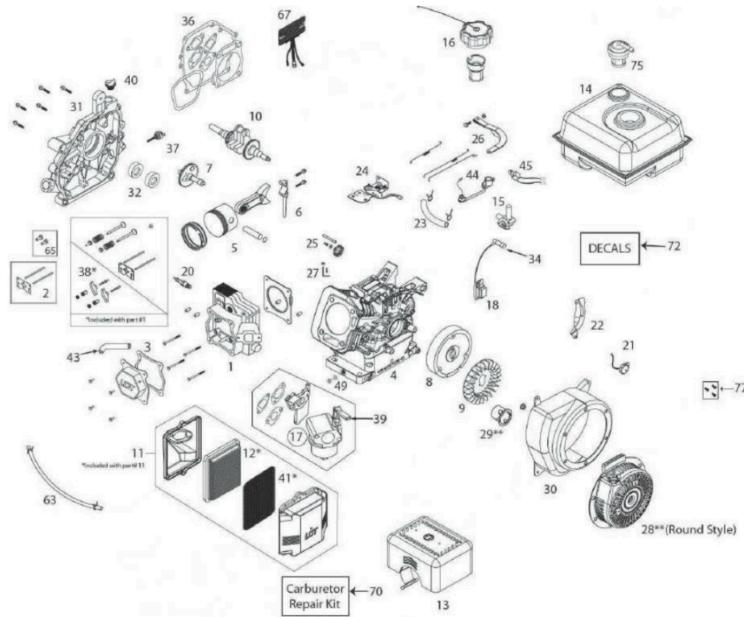

Engines / 1-0166 / 50 State / 50 State (sn:0-99999999)

Engine Assembly

Id	Item #	Description	Quantity	Rev	Comments
1	N/A	CYLINDER HEAD ASSEMBLY	1		
1	N/A	CYLINDER HEAD, MACHINED	1		
1	N/A	GASKET,CYLINDER HEAD	1		
1	N/A	PUSH ROD GUIDE PLATE	1		
1	N/A	PUSH ROD	2		
1	N/A	INTAKE VALVE	1		
1	N/A	EXHAUST VALVE	1		
1	N/A	VALVE SPRINGS	2		
1	N/A	BOLT (M8X55)	4		
1	N/A	IN.VALVE SPRING RETAINER	1		
1	N/A	EX.VALVE SPRING RETAINER	1		
1	N/A	VALVE LASH CAP	1		
1	N/A	TAPPET	2		
1	N/A	PIVOT BOLT, ROCKER	2		
1	N/A	ROCKER ARM NUT	2		
1	N/A	ROCKER ARM	2		

Id	Item #	Description	Quantity	Rev	Comments
1	N/A	ROCKER ARM PIVOT	2		
1	N/A	VALVE COVER GASKET	1		
2	N/A	PUSH ROD ASSEMBLY	1		
2	N/A	PUSH ROD GUIDE PLATE	1		
2	N/A	PUSH ROD	2		
2	N/A	VALVE COVER GASKET	1		
3	45-0449	VALVE COVER ASSEMBLY	1		
3	N/A	COVER, VALVE	1		
3	N/A	VALVE COVER GASKET	1		
3	N/A	HOSE, BREATHER	1		
4	N/A	CYLINDER ROD ASSEMBLY	1		
4	N/A	CYLINDER, MACHINED	1		
4	N/A	RADIAL BALL BEARING(52.5*25.5*15mm)	1		
4	N/A	OIL SEAL (FLYWHEEL) (25.5*41.25*6mm)	1		
4	N/A	DRAIN PLUG BOLT	2		
4	N/A	DRAIN PLUG WASHER	2		
4	N/A	DOWEL PIN 10X16	2		
4	N/A	DOWEL PIN 8X14	2		
4	N/A	GOVERNOR GEAR ASSEMBLY	1		
4	N/A	GOVERNOR ARM PADDLE	1		
4	N/A	LOCK PIN, GOV ARM PADDLE	1		
4	N/A	WASHER, GOVERNOR ARM PADDLE	1		
4	N/A	LOW OIL SENSOR	1		
4	N/A	LOW OIL SENSOR BOLT	2		
4	N/A	LOW OIL SENSOR NUT	1		
5	N/A	PISTON AND ROD ASSEMBLY	1		
5	N/A	PISTON, MACHINED	1		
5	N/A	PISTON PIN	1		
5	N/A	PISTON PIN CLIP	2		
5	N/A	FIRST RING SET,PISTON	1		
5	N/A	SECOND RING SET,PISTON	1		
5	N/A	THIRD RING SET,PISTON	1		
5	N/A	CONNECTION ROD, MACHINED	1		
5	N/A	CAP, CONNECTING ROD	1		
5	N/A	CONNECTION ROD BOLT	2		
6	N/A	CONNECTING ROD ASSEMBLY	1		
6	N/A	CONNECTION ROD, MACHINED	1		
6	N/A	CAP, CONNECTING ROD	1		
6	N/A	CONNECTION ROD BOLT	2		