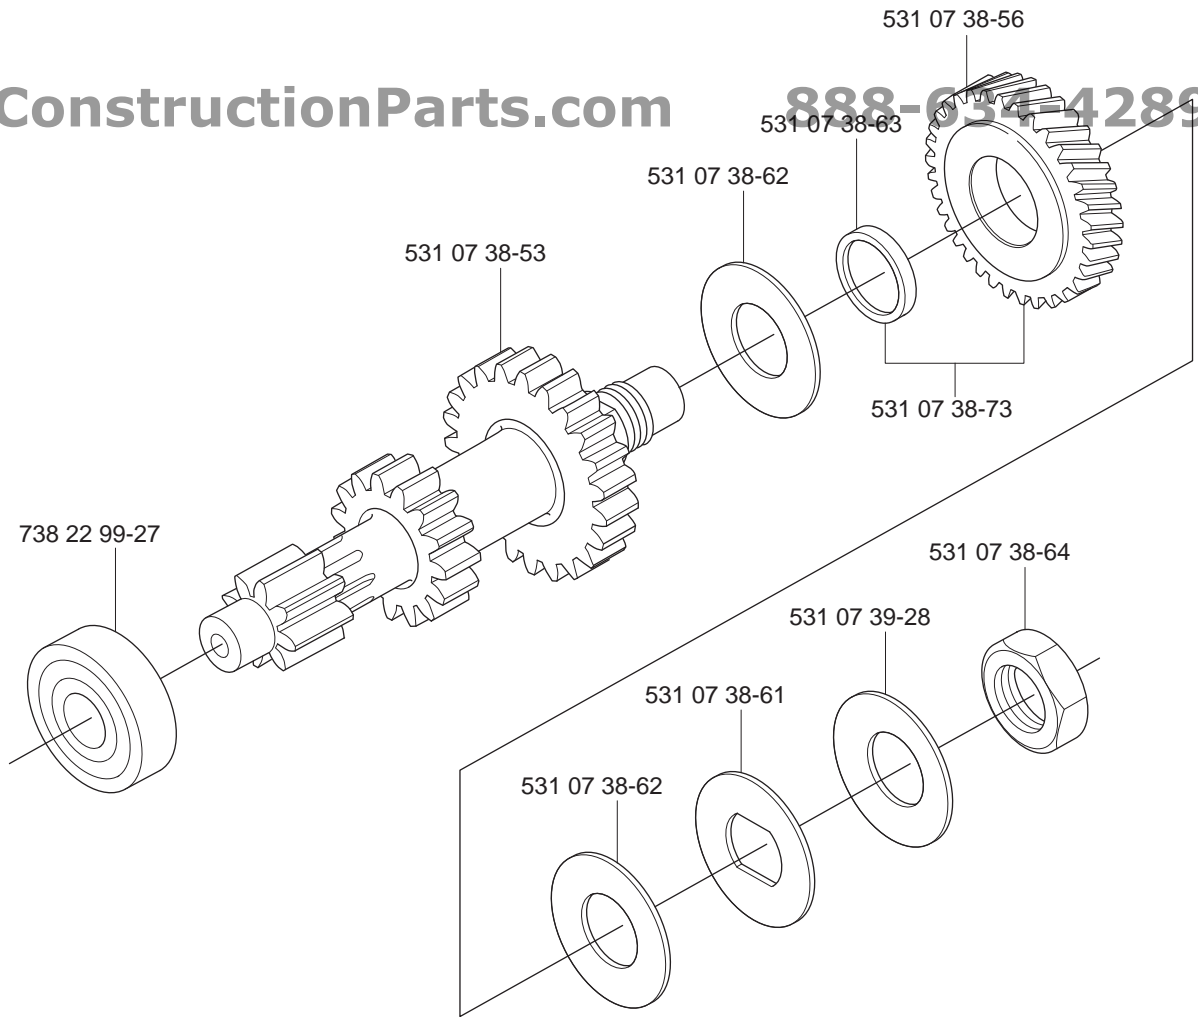

B

ConstructionParts.com

888-634-4289