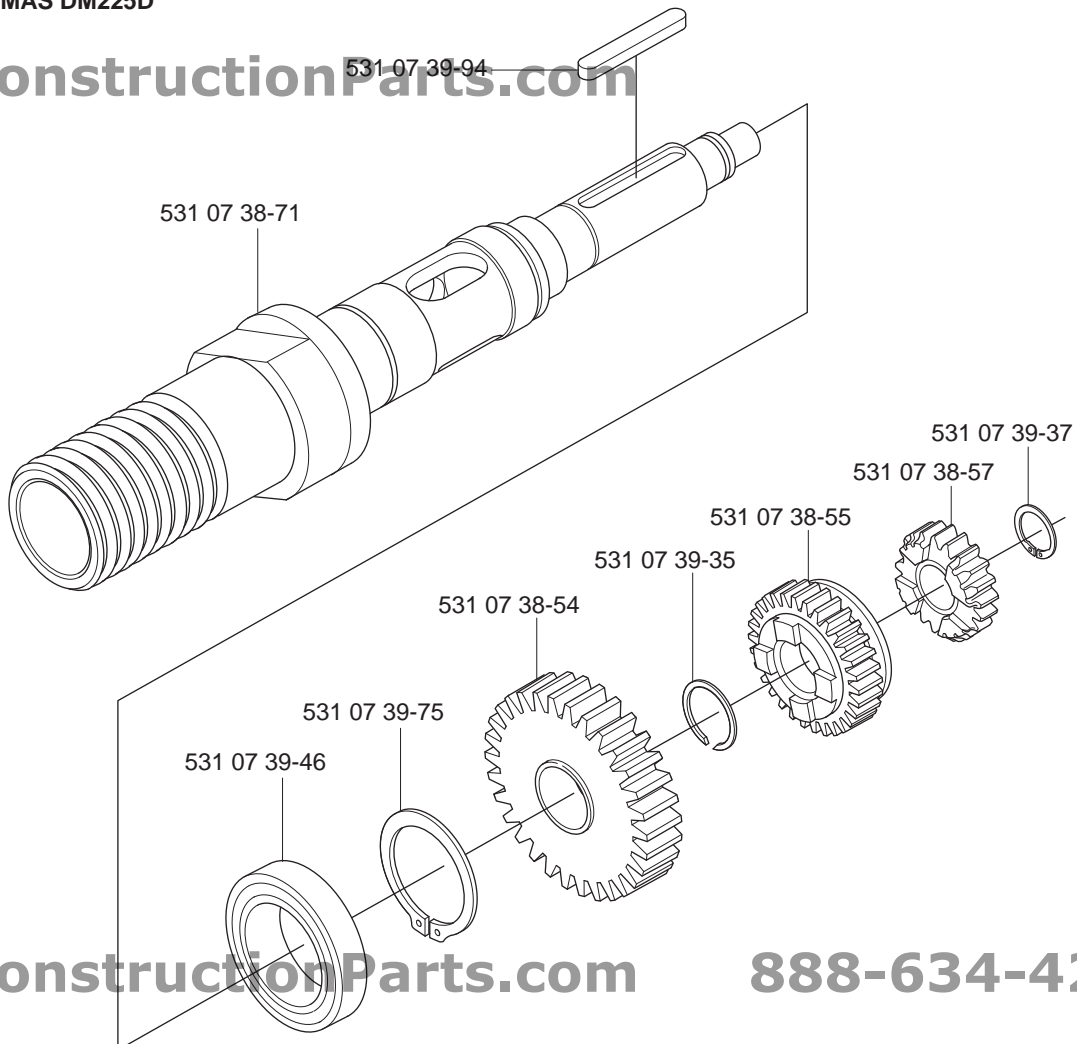

A DIMAS DM225D

ConstructionParts.com

ConstructionParts.com

888-634-4289