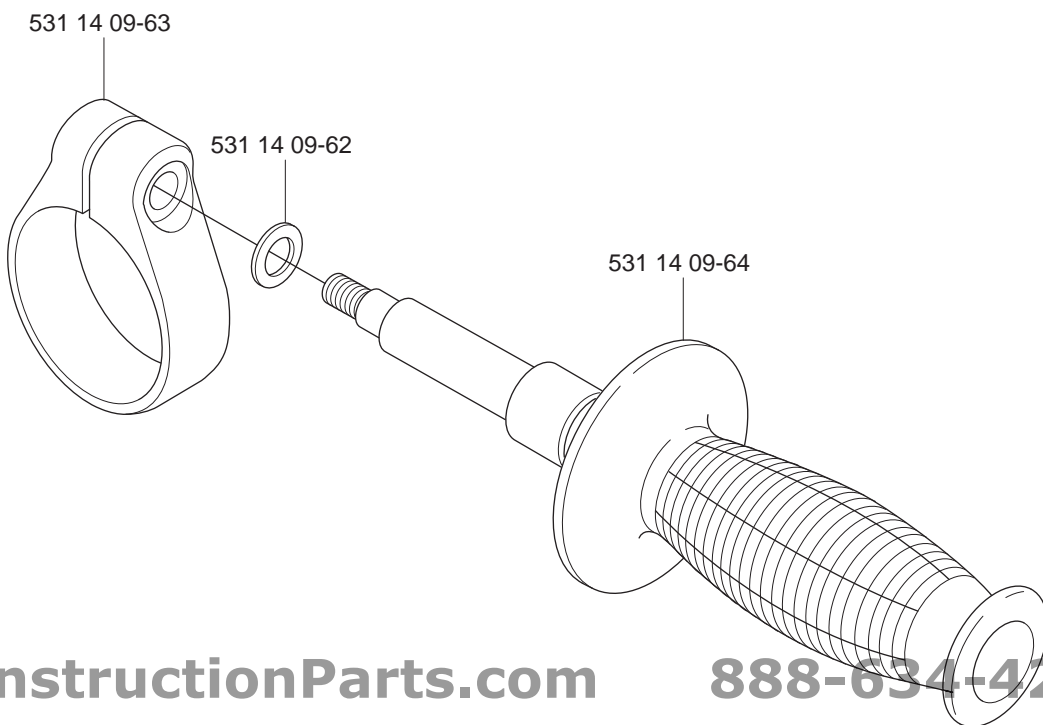

ConstructionParts.com

C

ConstructionParts.com

888-634-4289