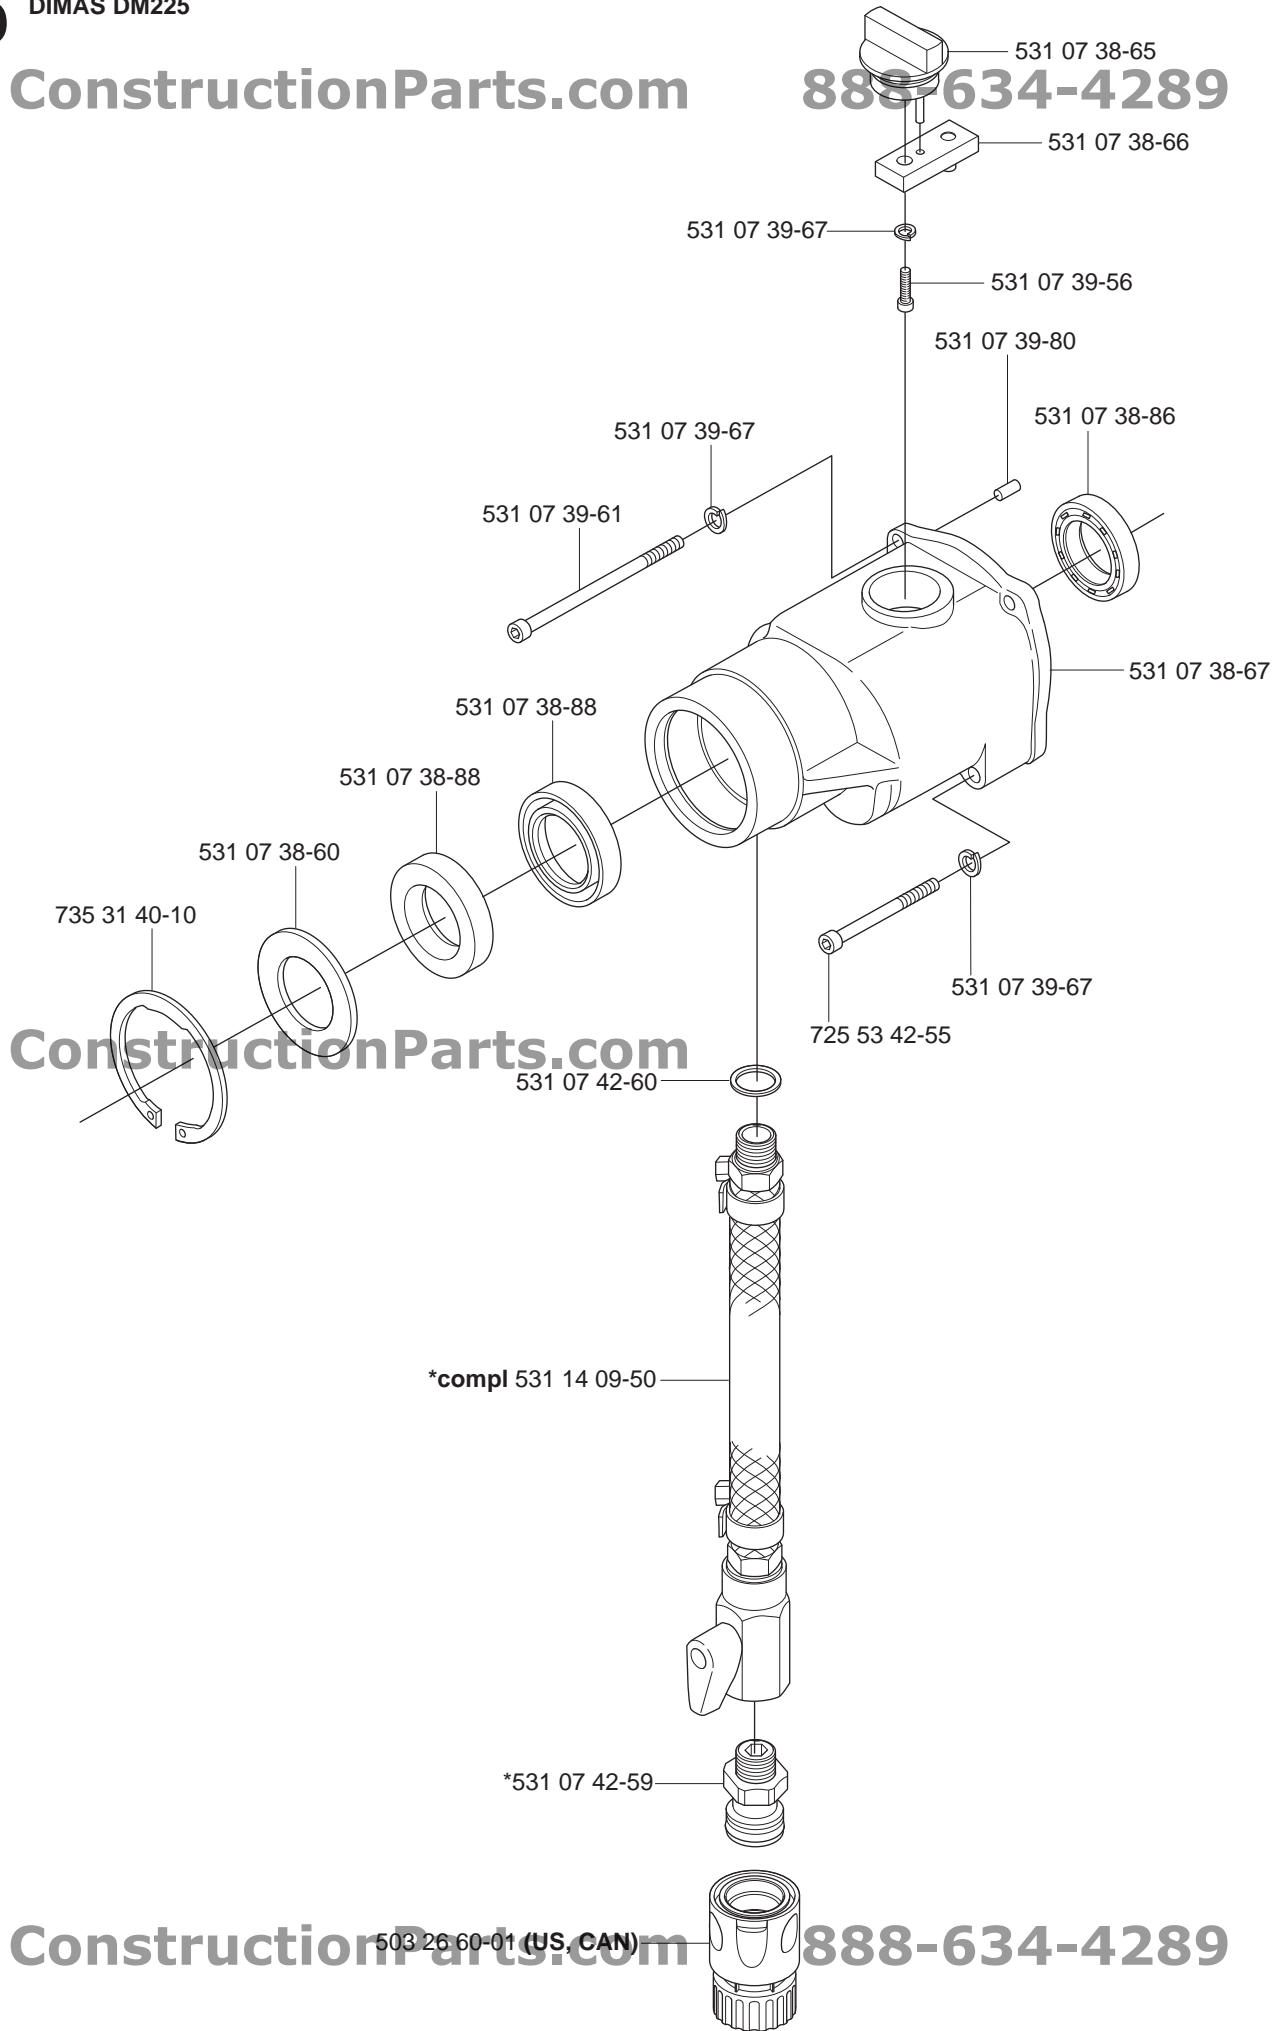

D DIMAS DM225

ConstructionParts.com

888-634-4289

ConstructionParts.com

ConstructionParts.com

888-634-4289