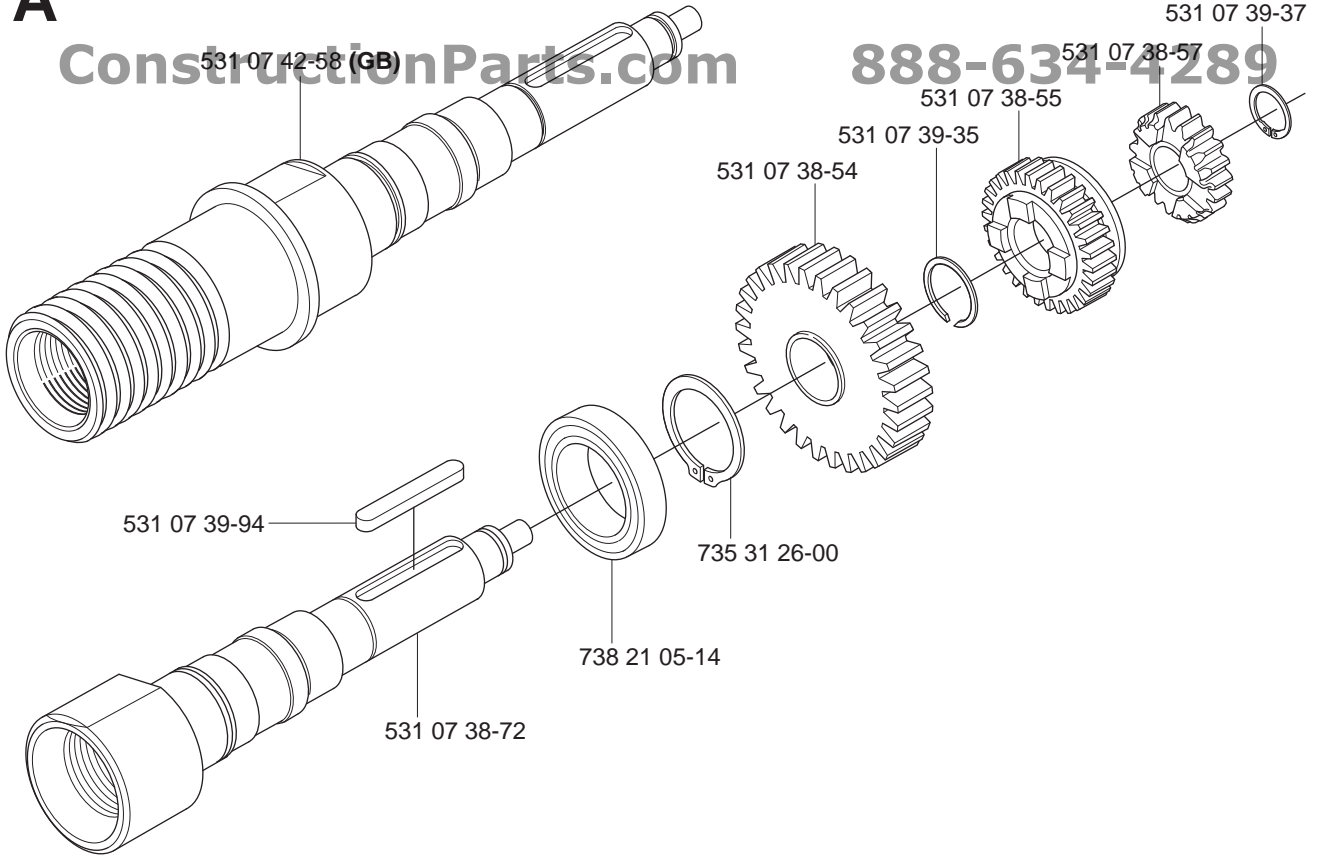

A DIMAS DM225

ConstructionParts.com

888-634-4289