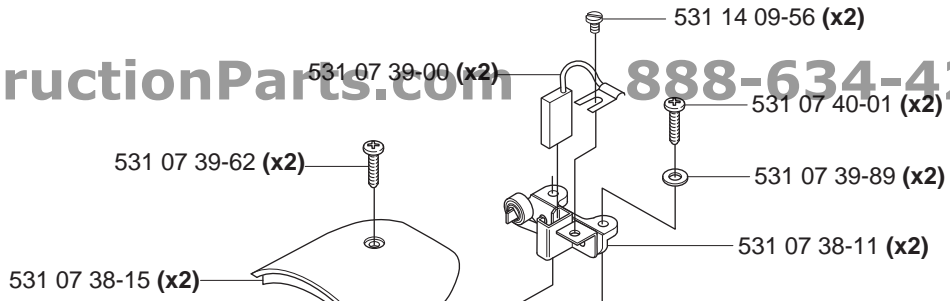

H

ConstructionParts.com 888-634-4289

531 14 09-55 (x2) **DIMAS**

503 78 22-04