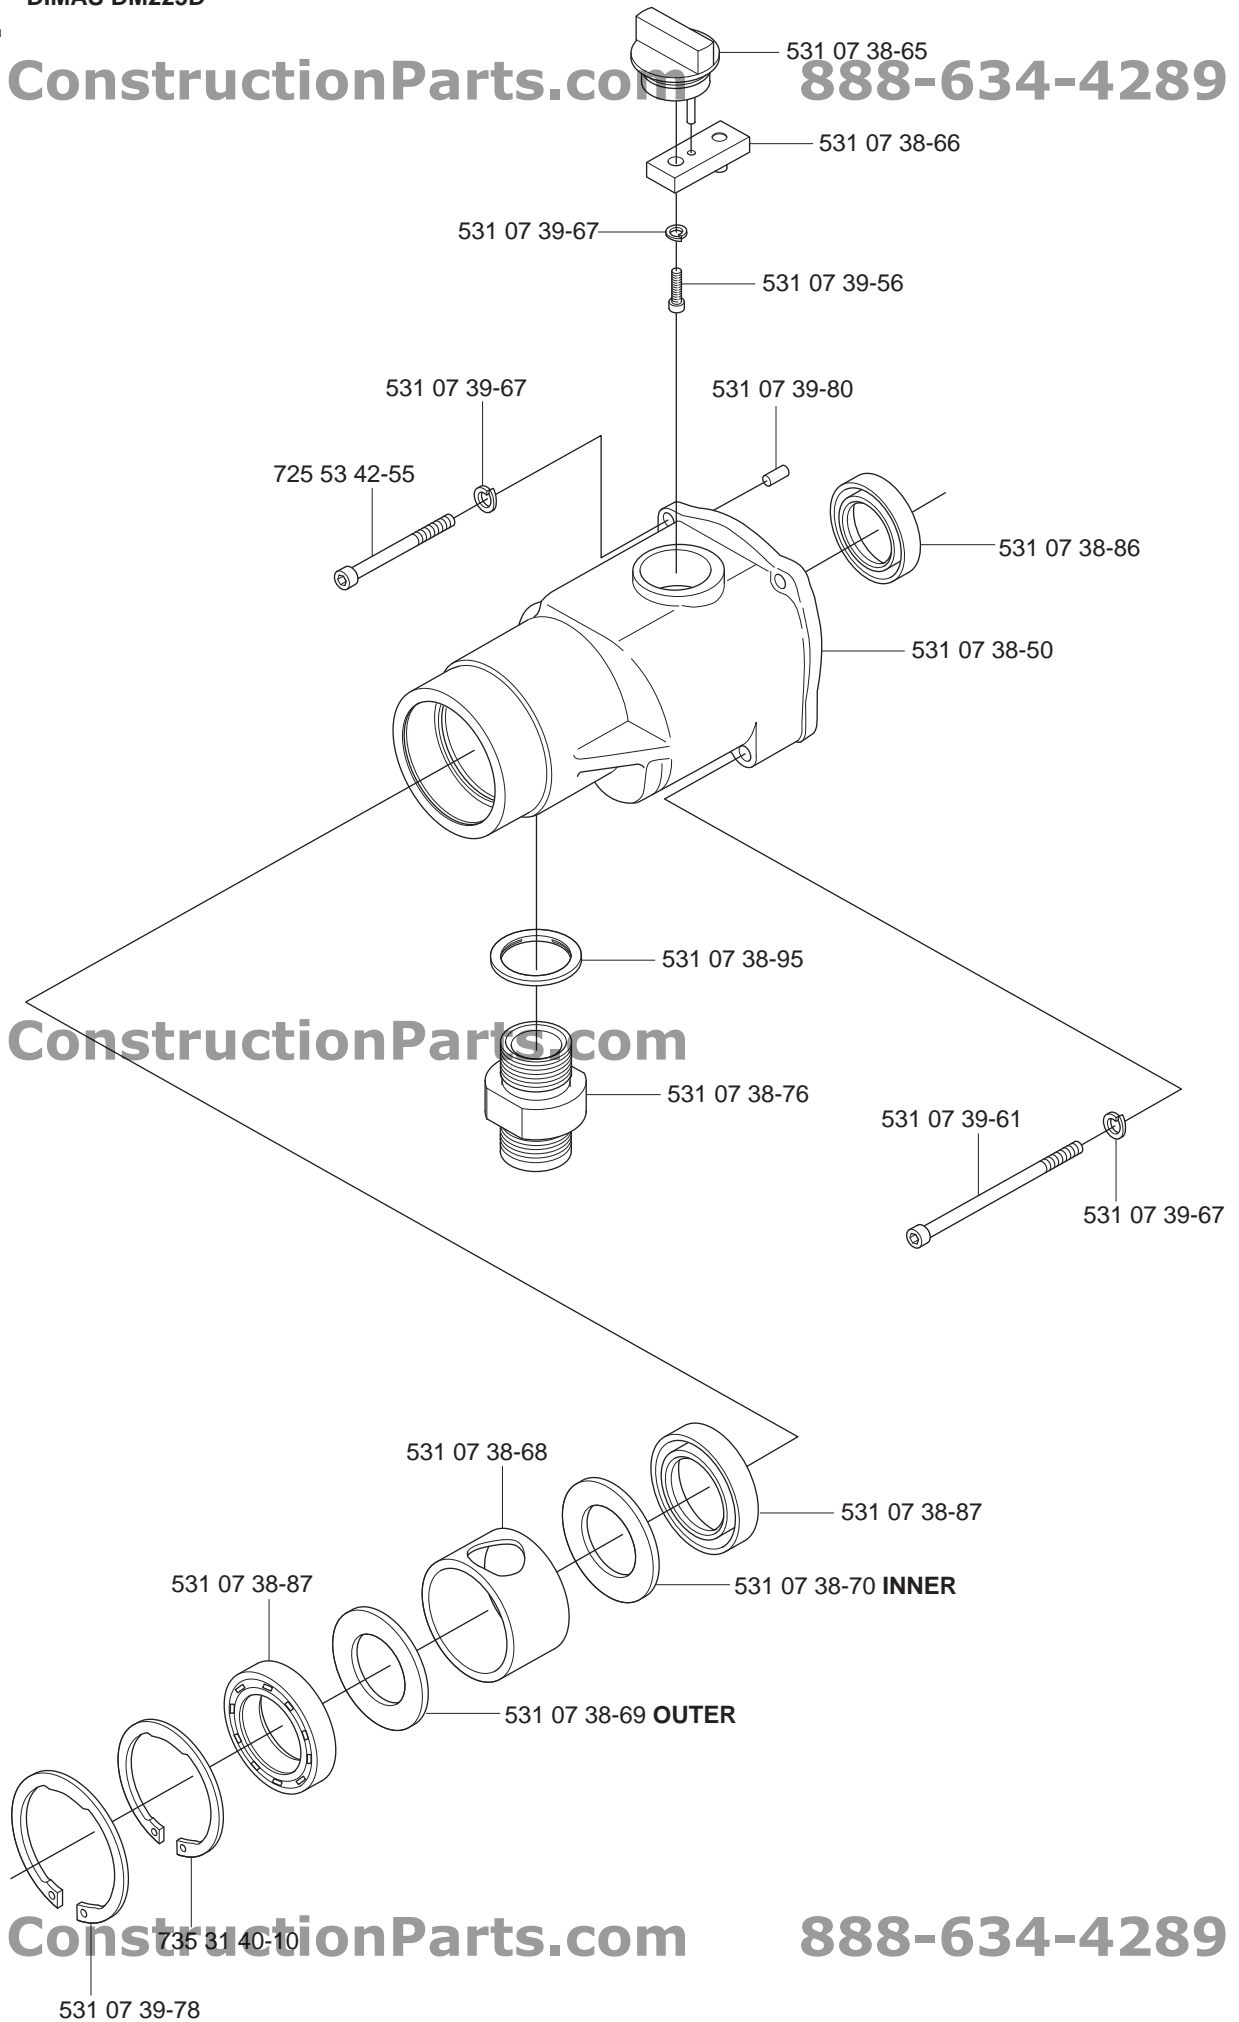

E DIMAS DM225D

ConstructionParts.com 888-634-4289

ConstructionParts.com 888-634-4289