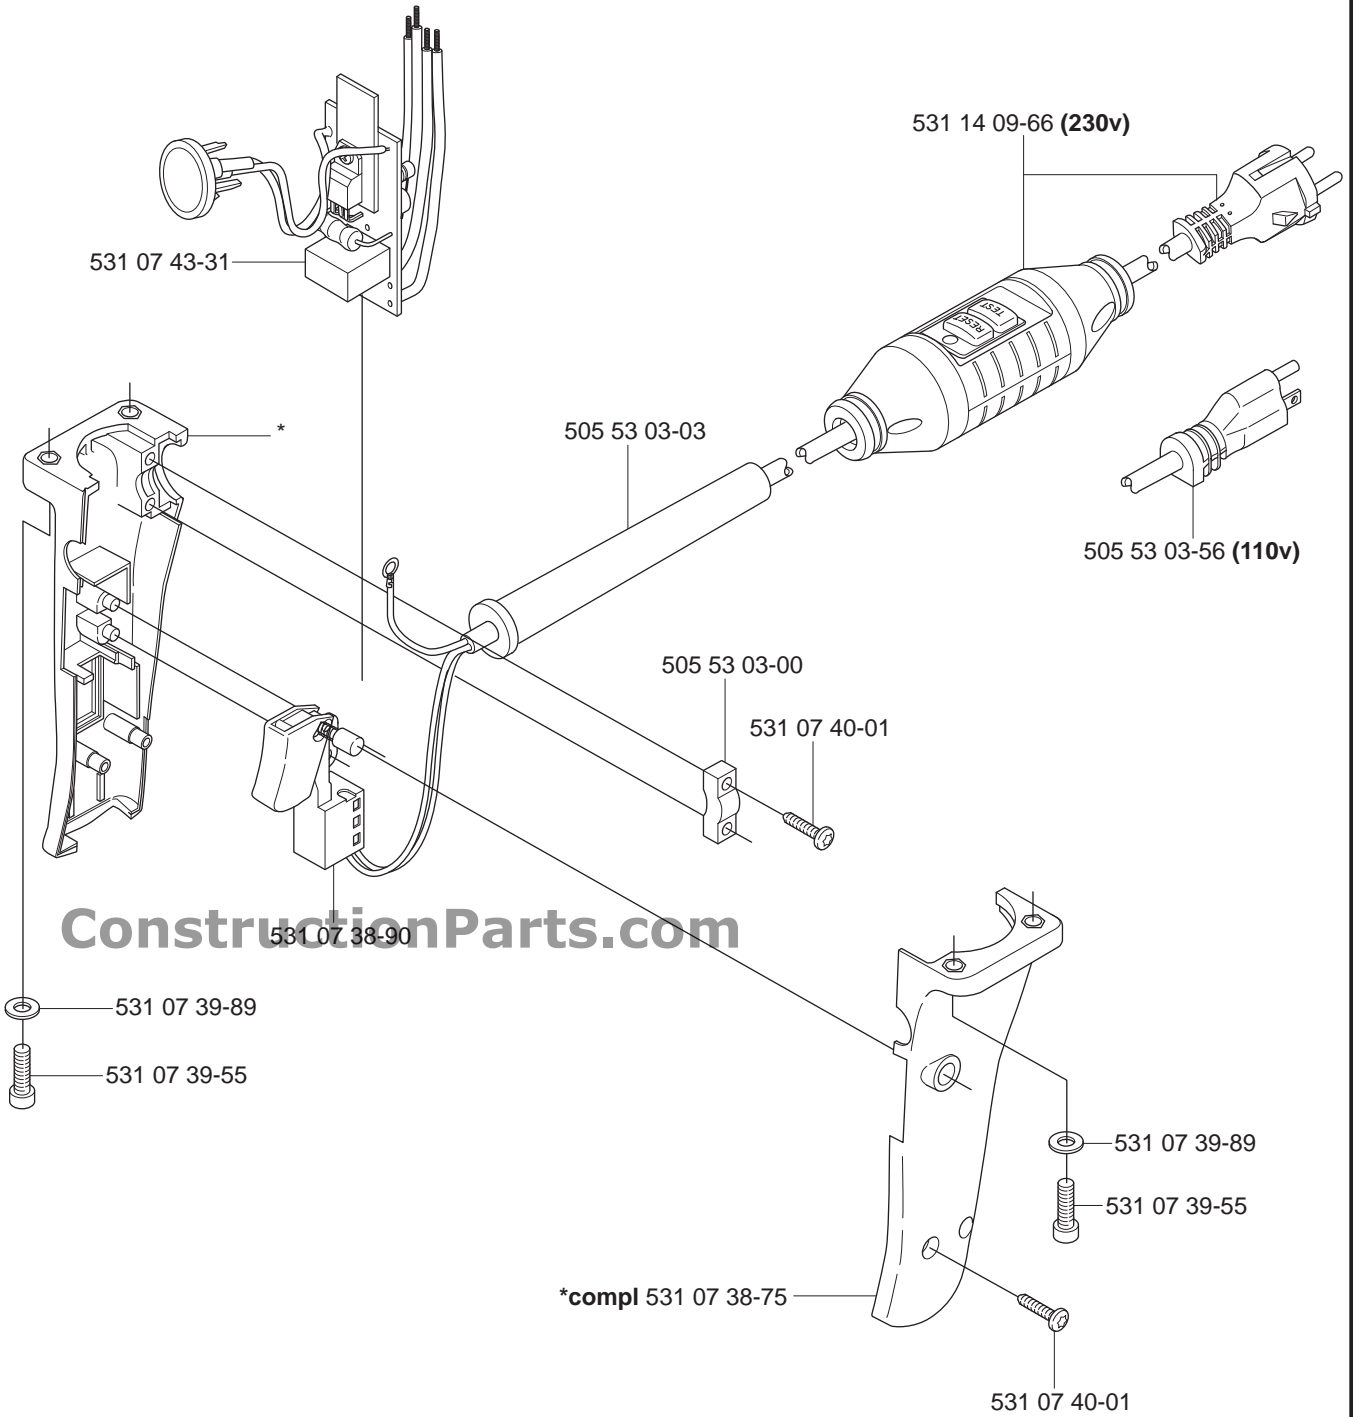

G

ConstructionParts.com

888-634-4289

ConstructionParts.com

ConstructionParts.com

888-634-4289