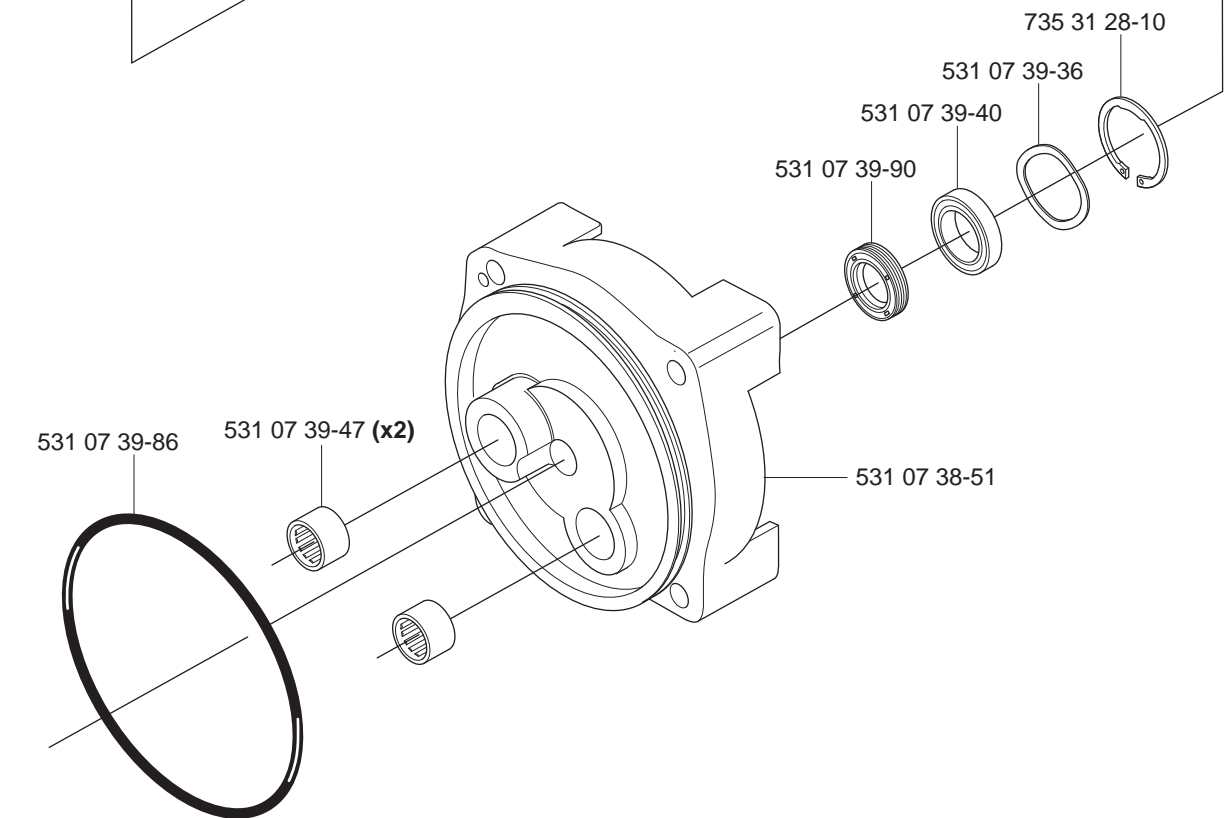

F

ConstructionParts.com

888-634-4289

ConstructionParts.com

888-634-4289