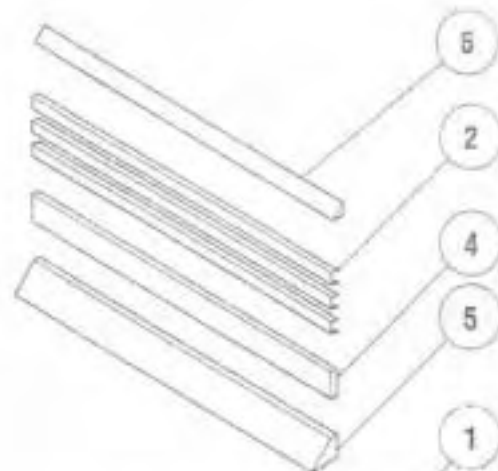

REPLACEMENT PARTS — MILLIVOLT

NOTE: DIAGRAMS & ILLUSTRATIONS NOT TO SCALE.

REPLACEMENT PARTS LIST — ELECTRONIC

No.	DESCRIPTION	_DVR5-CENS		_DVR5-CEPS		_DVR5-RENS		_DVR5-REPS	
		Part No.	Qty.	Part No.	Qty.	Part No.	Qty.	Part No.	Qty.
1.	Gas Fireplace Assembly	123707	1	123708	1	123705	1	123706	1
2.	Bar, Louver (Black)	024504	6	024504	6	024504	1	024504	1
3.	Panel, Lower, Radiant	-	-	-	-	101391	1	101391	1
4.	Panel, Upper Radiant	-	-	-	-	101371	1	101371	1
5.	Hood (Black)	-	-	-	-	101401	1	101401	1
6.	Hood (Mini)	123571	1	123571	1	-	-	-	-
7.	Gasket, Spud	902123	1	902123	1	902123	1	902123	1
8.	Screw	000861	3	000861	3	000861	3	000861	3
9.	Replacement Glass Panel with Gasket	064099	1	064099	1	064099	1	064099	1
10.	Door Switch	094468	1	094468	1	094468	1	094468	1
11.	Control Panel Sub Assembly	104311	1	104312	1	104311	1	104312	1
12.	Burner Assembly	123821	1	123821	1	123821	1	123821	1
13.	Log Set	902410	1	902410	1	902410	1	902410	1
14.	Bag of Rockwool/Ember Coals	125011	1	125011	1	125011	1	125011	1

GAS CONTROLS — ELECTRONIC

No.	DESCRIPTION	_DVR5-CENS		_DVR5-CEPS		_DVR5-RENS		_DVR5-REPS	
		Part No.	Qty.	Part No.	Qty.	Part No.	Qty.	Part No.	Qty.
20.	Gas Valve - Honeywell	904404	1	904404	1	904404	1	904404	1
21.	Pilot Assembly	904227	1	904347	1	904227	1	904347	1
22.	Orifice, Standard	903466	1	901696	1	903466	1	901696	1
	Orifice, High Altitude, Kit	096146	1	903465	1	096146	1	903465	1