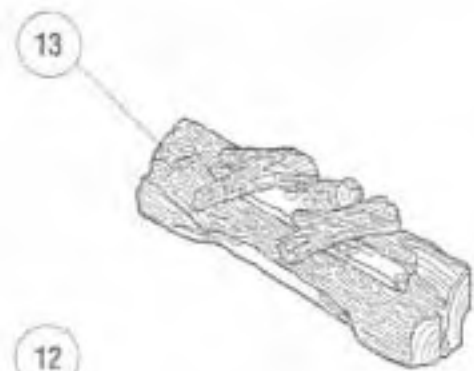

REPLACEMENT PARTS LIST — ELECTRONIC

No.	DESCRIPTION	_DVR5-CENS		_DVR5-CEPS		_DVR5-RENS		_DVR5-REPS	
		Part No.	Qty.	Part No.	Qty.	Part No.	Qty.	Part No.	Qty.
1.	Gas Fireplace Assembly	123707	1	123708	1	123705	1	123706	1
2.	Bar, Louver (Black)	024504	6	024504	6	024504	1	024504	1
3.	Panel, Lower, Radiant	-	-	-	-	101391	1	101391	1
4.	Panel, Upper Radiant	-	-	-	-	101371	1	101371	1
5.	Hood (Black)	-	-	-	-	101401	1	101401	1
6.	Hood (Mini)	123571	1	123571	1	-	-	-	-
7.	Gasket, Spud	902123	1	902123	1	902123	1	902123	1
8.	Screw	000861	3	000861	3	000861	3	000861	3
9.	Replacement Glass Panel with Gasket	064099	1	064099	1	064099	1	064099	1
10.	Door Switch	094468	1	094468	1	094468	1	094468	1
11.	Control Panel Sub Assembly	104311	1	104312	1	104311	1	104312	1
12.	Burner Assembly	123821	1	123821	1	123821	1	123821	1
13.	Log Set	902410	1	902410	1	902410	1	902410	1
14.	Bag of Rockwool/Ember Coals	125011	1	125011	1	125011	1	125011	1

GAS CONTROLS — ELECTRONIC

No.	DESCRIPTION	_DVR5-CENS		_DVR5-CEPS		_DVR5-RENS		_DVR5-REPS	
		Part No.	Qty.	Part No.	Qty.	Part No.	Qty.	Part No.	Qty.
20.	Gas Valve - Honeywell	904404	1	904404	1	904404	1	904404	1
21.	Pilot Assembly	904227	1	904347	1	904227	1	904347	1
22.	Orifice, Standard	903466	1	901696	1	903466	1	901696	1
	Orifice, High Altitude, Kit	096146	1	903465	1	096146	1	903465	1

REPLACEMENT PARTS — ELECTRONIC

NOTE: DIAGRAMS & ILLUSTRATIONS NOT TO SCALE.