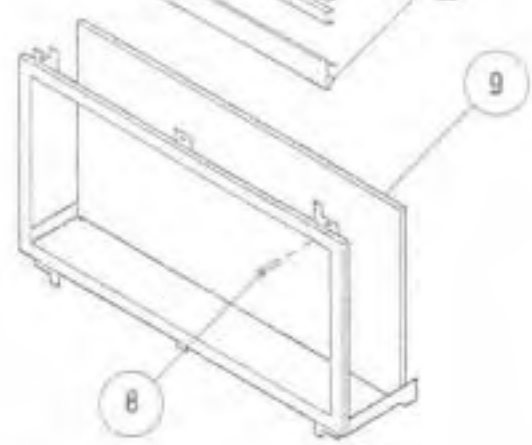

REPLACEMENT PARTS LIST — ELECTRONIC

No.	DESCRIPTION	_DVR5-CENS		_DVR5-CEPS		_DVR5-RENS		_DVR5-REPS	
		Part No.	Qty.	Part No.	Qty.	Part No.	Qty.	Part No.	Qty.
1.	Gas Fireplace Assembly	123707	1	123708	1	123705	1	123706	1
2.	Bar, Louver (Black)	024504	6	024504	6	024504	1	024504	1
3.	Panel, Lower, Radiant	-	-	-	-	101391	1	101391	1
4.	Panel, Upper Radiant	-	-	-	-	101371	1	101371	1
5.	Hood (Black)	-	-	-	-	101401	1	101401	1
6.	Hood (Mini)	123571	1	123571	1	-	-	-	-
7.	Gasket, Spud	902123	1	902123	1	902123	1	902123	1
8.	Screw	000861	3	000861	3	000861	3	000861	3
9.	Replacement Glass Panel with Gasket	064099	1	064099	1	064099	1	064099	1
10.	Door Switch	094468	1	094468	1	094468	1	094468	1
11.	Control Panel Sub Assembly	104311	1	104312	1	104311	1	104312	1
12.	Burner Assembly	123821	1	123821	1	123821	1	123821	1
13.	Log Set	902410	1	902410	1	902410	1	902410	1
14.	Bag of Rockwool/Ember Coals	125011	1	125011	1	125011	1	125011	1

GAS CONTROLS — ELECTRONIC

No.	DESCRIPTION	_DVR5-CENS		_DVR5-CEPS		_DVR5-RENS		_DVR5-REPS	
		Part No.	Qty.	Part No.	Qty.	Part No.	Qty.	Part No.	Qty.
20.	Gas Valve - Honeywell	904404	1	904404	1	904404	1	904404	1
21.	Pilot Assembly	904227	1	904347	1	904227	1	904347	1
22.	Orifice, Standard	903466	1	901696	1	903466	1	901696	1
	Orifice, High Altitude, Kit	096146	1	903465	1	096146	1	903465	1

REPLACEMENT PARTS — ELECTRONIC

NOTE: DIAGRAMS & ILLUSTRATIONS NOT TO SCALE.