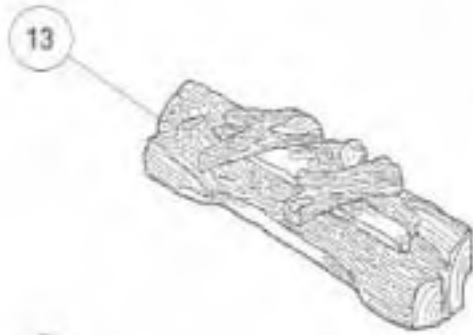

REPLACEMENT PARTS — MILLIVOLT

NOTE: DIAGRAMS & ILLUSTRATIONS NOT TO SCALE.

REPLACEMENT PARTS LIST — ELECTRONIC

No.	DESCRIPTION	_DVR5-CENS		_DVR5-CEPS		_DVR5-RENS		_DVR5-REPS	
		Part No.	Qty.	Part No.	Qty.	Part No.	Qty.	Part No.	Qty.
1.	Gas Fireplace Assembly	123707	1	123708	1	123705	1	123706	1
2.	Bar, Louver (Black)	024504	6	024504	6	024504	1	024504	1
3.	Panel, Lower, Radiant	-	-	-	-	101391	1	101391	1
4.	Panel, Upper Radiant	-	-	-	-	101371	1	101371	1
5.	Hood (Black)	-	-	-	-	101401	1	101401	1
6.	Hood (Mini)	123571	1	123571	1	-	-	-	-
7.	Gasket, Spud	902123	1	902123	1	902123	1	902123	1
8.	Screw	000861	3	000861	3	000861	3	000861	3
9.	Replacement Glass Panel with Gasket	064099	1	064099	1	064099	1	064099	1
10.	Door Switch	094468	1	094468	1	094468	1	094468	1
11.	Control Panel Sub Assembly	104311	1	104312	1	104311	1	104312	1
12.	Burner Assembly	123821	1	123821	1	123821	1	123821	1
13.	Log Set	902410	1	902410	1	902410	1	902410	1
14.	Bag of Rockwool/Ember Coals	125011	1	125011	1	125011	1	125011	1

GAS CONTROLS — ELECTRONIC

No.	DESCRIPTION	_DVR5-CENS		_DVR5-CEPS		_DVR5-RENS		_DVR5-REPS	
		Part No.	Qty.	Part No.	Qty.	Part No.	Qty.	Part No.	Qty.
20.	Gas Valve - Honeywell	904404	1	904404	1	904404	1	904404	1
21.	Pilot Assembly	904227	1	904347	1	904227	1	904347	1
22.	Orifice, Standard	903466	1	901696	1	903466	1	901696	1
	Orifice, High Altitude, Kit	096146	1	903465	1	096146	1	903465	1