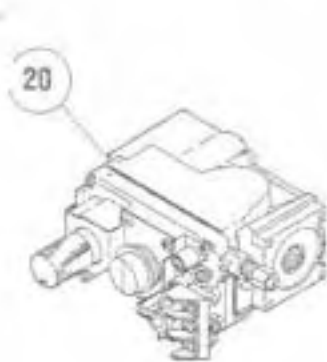

REPLACEMENT PARTS — MILLIVOLT

NOTE: DIAGRAMS & ILLUSTRATIONS NOT TO SCALE.

REPLACEMENT PARTS LIST — ELECTRONIC

No.	DESCRIPTION	_DVR5-CENS		_DVR5-CEPS		_DVR5-RENS		_DVR5-REPS	
		Part No.	Qty.	Part No.	Qty.	Part No.	Qty.	Part No.	Qty.
1.	Gas Fireplace Assembly	123707	1	123708	1	123705	1	123706	1
2.	Bar, Louver (Black)	024504	6	024504	6	024504	1	024504	1
3.	Panel, Lower, Radiant	-	-	-	-	101391	1	101391	1
4.	Panel, Upper Radiant	-	-	-	-	101371	1	101371	1
5.	Hood (Black)	-	-	-	-	101401	1	101401	1
6.	Hood (Mini)	123571	1	123571	1	-	-	-	-
7.	Gasket, Spud	902123	1	902123	1	902123	1	902123	1
8.	Screw	000861	3	000861	3	000861	3	000861	3
9.	Replacement Glass Panel with Gasket	064099	1	064099	1	064099	1	064099	1
10.	Door Switch	094468	1	094468	1	094468	1	094468	1
11.	Control Panel Sub Assembly	104311	1	104312	1	104311	1	104312	1
12.	Burner Assembly	123821	1	123821	1	123821	1	123821	1
13.	Log Set	902410	1	902410	1	902410	1	902410	1
14.	Bag of Rockwool/Ember Coals	125011	1	125011	1	125011	1	125011	1

GAS CONTROLS — ELECTRONIC

No.	DESCRIPTION	_DVR5-CENS		_DVR5-CEPS		_DVR5-RENS		_DVR5-REPS	
		Part No.	Qty.	Part No.	Qty.	Part No.	Qty.	Part No.	Qty.
20.	Gas Valve - Honeywell	904404	1	904404	1	904404	1	904404	1
21.	Pilot Assembly	904227	1	904347	1	904227	1	904347	1
22.	Orifice, Standard	903466	1	901696	1	903466	1	901696	1
	Orifice, High Altitude, Kit	096146	1	903465	1	096146	1	903465	1