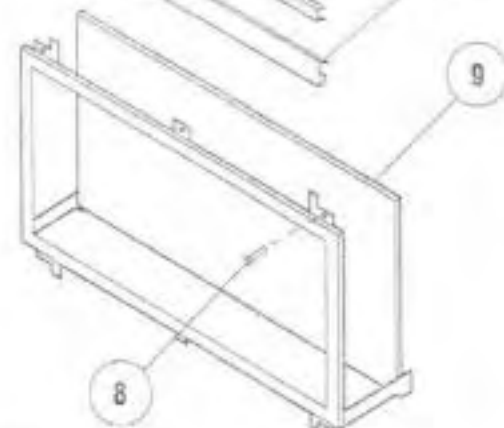

REPLACEMENT PARTS — MILLIVOLT

NOTE: DIAGRAMS & ILLUSTRATIONS NOT TO SCALE.

REPLACEMENT PARTS LIST — ELECTRONIC

No.	DESCRIPTION	_DVR5-CENS		_DVR5-CEPS		_DVR5-RENS		_DVR5-REPS	
		Part No.	Qty.	Part No.	Qty.	Part No.	Qty.	Part No.	Qty.
1.	Gas Fireplace Assembly	123707	1	123708	1	123705	1	123706	1
2.	Bar, Louver (Black)	024504	6	024504	6	024504	1	024504	1
3.	Panel, Lower, Radiant	-	-	-	-	101391	1	101391	1
4.	Panel, Upper Radiant	-	-	-	-	101371	1	101371	1
5.	Hood (Black)	-	-	-	-	101401	1	101401	1
6.	Hood (Mini)	123571	1	123571	1	-	-	-	-
7.	Gasket, Spud	902123	1	902123	1	902123	1	902123	1
8.	Screw	000861	3	000861	3	000861	3	000861	3
9.	Replacement Glass Panel with Gasket	064099	1	064099	1	064099	1	064099	1
10.	Door Switch	094468	1	094468	1	094468	1	094468	1
11.	Control Panel Sub Assembly	104311	1	104312	1	104311	1	104312	1
12.	Burner Assembly	123821	1	123821	1	123821	1	123821	1
13.	Log Set	902410	1	902410	1	902410	1	902410	1
14.	Bag of Rockwool/Ember Coals	125011	1	125011	1	125011	1	125011	1

GAS CONTROLS — ELECTRONIC

No.	DESCRIPTION	_DVR5-CENS		_DVR5-CEPS		_DVR5-RENS		_DVR5-REPS	
		Part No.	Qty.	Part No.	Qty.	Part No.	Qty.	Part No.	Qty.
20.	Gas Valve - Honeywell	904404	1	904404	1	904404	1	904404	1
21.	Pilot Assembly	904227	1	904347	1	904227	1	904347	1
22.	Orifice, Standard	903466	1	901696	1	903466	1	901696	1
	Orifice, High Altitude, Kit	096146	1	903465	1	096146	1	903465	1