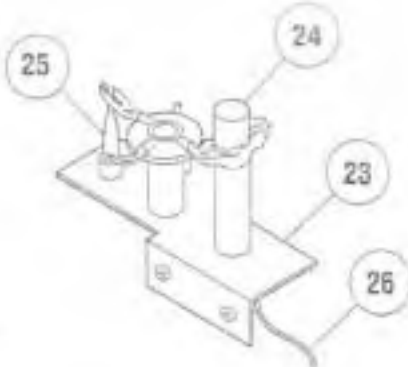

REPLACEMENT PARTS — MILLIVOLT

NOTE: DIAGRAMS & ILLUSTRATIONS NOT TO SCALE.

REPLACEMENT PARTS LIST — ELECTRONIC

No.	DESCRIPTION	_DVR5-CENS		_DVR5-CEPS		_DVR5-RENS		_DVR5-REPS	
		Part No.	Qty.	Part No.	Qty.	Part No.	Qty.	Part No.	Qty.
1.	Gas Fireplace Assembly	123707	1	123708	1	123705	1	123706	1
2.	Bar, Louver (Black)	024504	6	024504	6	024504	1	024504	1
3.	Panel, Lower, Radiant	-	-	-	-	101391	1	101391	1
4.	Panel, Upper Radiant	-	-	-	-	101371	1	101371	1
5.	Hood (Black)	-	-	-	-	101401	1	101401	1
6.	Hood (Mini)	123571	1	123571	1	-	-	-	-
7.	Gasket, Spud	902123	1	902123	1	902123	1	902123	1
8.	Screw	000861	3	000861	3	000861	3	000861	3
9.	Replacement Glass Panel with Gasket	064099	1	064099	1	064099	1	064099	1
10.	Door Switch	094468	1	094468	1	094468	1	094468	1
11.	Control Panel Sub Assembly	104311	1	104312	1	104311	1	104312	1
12.	Burner Assembly	123821	1	123821	1	123821	1	123821	1
13.	Log Set	902410	1	902410	1	902410	1	902410	1
14.	Bag of Rockwool/Ember Coals	125011	1	125011	1	125011	1	125011	1

GAS CONTROLS — ELECTRONIC

No.	DESCRIPTION	_DVR5-CENS		_DVR5-CEPS		_DVR5-RENS		_DVR5-REPS	
		Part No.	Qty.	Part No.	Qty.	Part No.	Qty.	Part No.	Qty.
20.	Gas Valve - Honeywell	904404	1	904404	1	904404	1	904404	1
21.	Pilot Assembly	904227	1	904347	1	904227	1	904347	1
22.	Orifice, Standard	903466	1	901696	1	903466	1	901696	1
	Orifice, High Altitude, Kit	096146	1	903465	1	096146	1	903465	1