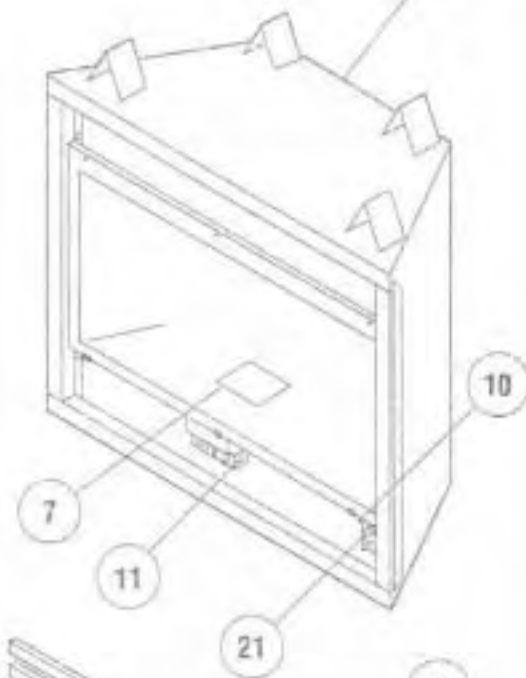

REPLACEMENT PARTS — MILLIVOLT

NOTE: DIAGRAMS & ILLUSTRATIONS NOT TO SCALE.

REPLACEMENT PARTS LIST — ELECTRONIC

No.	DESCRIPTION	_DVR5-CENS		_DVR5-CEPS		_DVR5-RENS		_DVR5-REPS	
		Part No.	Qty.	Part No.	Qty.	Part No.	Qty.	Part No.	Qty.
1.	Gas Fireplace Assembly	123707	1	123708	1	123705	1	123706	1
2.	Bar, Louver (Black)	024504	6	024504	6	024504	1	024504	1
3.	Panel, Lower, Radiant	-	-	-	-	101391	1	101391	1
4.	Panel, Upper Radiant	-	-	-	-	101371	1	101371	1
5.	Hood (Black)	-	-	-	-	101401	1	101401	1
6.	Hood (Mini)	123571	1	123571	1	-	-	-	-
7.	Gasket, Spud	902123	1	902123	1	902123	1	902123	1
8.	Screw	000861	3	000861	3	000861	3	000861	3
9.	Replacement Glass Panel with Gasket	064099	1	064099	1	064099	1	064099	1
10.	Door Switch	094468	1	094468	1	094468	1	094468	1
11.	Control Panel Sub Assembly	104311	1	104312	1	104311	1	104312	1
12.	Burner Assembly	123821	1	123821	1	123821	1	123821	1
13.	Log Set	902410	1	902410	1	902410	1	902410	1
14.	Bag of Rockwool/Ember Coals	125011	1	125011	1	125011	1	125011	1

GAS CONTROLS — ELECTRONIC

No.	DESCRIPTION	_DVR5-CENS		_DVR5-CEPS		_DVR5-RENS		_DVR5-REPS	
		Part No.	Qty.	Part No.	Qty.	Part No.	Qty.	Part No.	Qty.
20.	Gas Valve - Honeywell	904404	1	904404	1	904404	1	904404	1
21.	Pilot Assembly	904227	1	904347	1	904227	1	904347	1
22.	Orifice, Standard	903466	1	901696	1	903466	1	901696	1
	Orifice, High Altitude, Kit	096146	1	903465	1	096146	1	903465	1