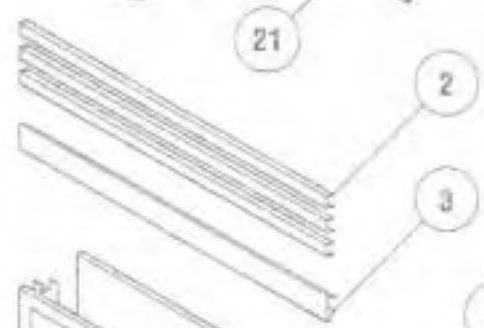

REPLACEMENT PARTS LIST — ELECTRONIC

No.	DESCRIPTION	_DVR5-CENS		_DVR5-CEPS		_DVR5-RENS		_DVR5-REPS	
		Part No.	Qty.	Part No.	Qty.	Part No.	Qty.	Part No.	Qty.
1.	Gas Fireplace Assembly	123707	1	123708	1	123705	1	123706	1
2.	Bar, Louver (Black)	024504	6	024504	6	024504	1	024504	1
3.	Panel, Lower, Radiant	-	-	-	-	101391	1	101391	1
4.	Panel, Upper Radiant	-	-	-	-	101371	1	101371	1
5.	Hood (Black)	-	-	-	-	101401	1	101401	1
6.	Hood (Mini)	123571	1	123571	1	-	-	-	-
7.	Gasket, Spud	902123	1	902123	1	902123	1	902123	1
8.	Screw	000861	3	000861	3	000861	3	000861	3
9.	Replacement Glass Panel with Gasket	064099	1	064099	1	064099	1	064099	1
10.	Door Switch	094468	1	094468	1	094468	1	094468	1
11.	Control Panel Sub Assembly	104311	1	104312	1	104311	1	104312	1
12.	Burner Assembly	123821	1	123821	1	123821	1	123821	1
13.	Log Set	902410	1	902410	1	902410	1	902410	1
14.	Bag of Rockwool/Ember Coals	125011	1	125011	1	125011	1	125011	1

GAS CONTROLS — ELECTRONIC

No.	DESCRIPTION	_DVR5-CENS		_DVR5-CEPS		_DVR5-RENS		_DVR5-REPS	
		Part No.	Qty.	Part No.	Qty.	Part No.	Qty.	Part No.	Qty.
20.	Gas Valve - Honeywell	904404	1	904404	1	904404	1	904404	1
21.	Pilot Assembly	904227	1	904347	1	904227	1	904347	1
22.	Orifice, Standard	903466	1	901696	1	903466	1	901696	1
	Orifice, High Altitude, Kit	096146	1	903465	1	096146	1	903465	1

REPLACEMENT PARTS — ELECTRONIC

NOTE: DIAGRAMS & ILLUSTRATIONS NOT TO SCALE.