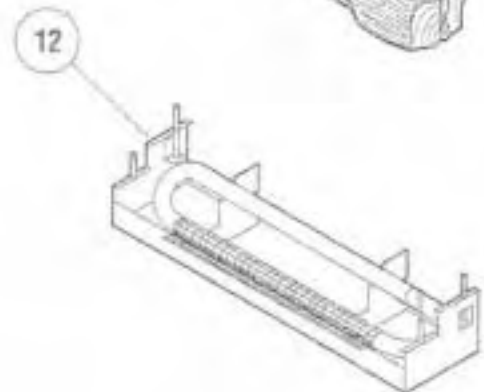

REPLACEMENT PARTS — MILLIVOLT

NOTE: DIAGRAMS & ILLUSTRATIONS NOT TO SCALE.

REPLACEMENT PARTS LIST — ELECTRONIC

No.	DESCRIPTION	_DVR5-CENS		_DVR5-CEPS		_DVR5-RENS		_DVR5-REPS	
		Part No.	Qty.	Part No.	Qty.	Part No.	Qty.	Part No.	Qty.
1.	Gas Fireplace Assembly	123707	1	123708	1	123705	1	123706	1
2.	Bar, Louver (Black)	024504	6	024504	6	024504	1	024504	1
3.	Panel, Lower, Radiant	-	-	-	-	101391	1	101391	1
4.	Panel, Upper Radiant	-	-	-	-	101371	1	101371	1
5.	Hood (Black)	-	-	-	-	101401	1	101401	1
6.	Hood (Mini)	123571	1	123571	1	-	-	-	-
7.	Gasket, Spud	902123	1	902123	1	902123	1	902123	1
8.	Screw	000861	3	000861	3	000861	3	000861	3
9.	Replacement Glass Panel with Gasket	064099	1	064099	1	064099	1	064099	1
10.	Door Switch	094468	1	094468	1	094468	1	094468	1
11.	Control Panel Sub Assembly	104311	1	104312	1	104311	1	104312	1
12.	Burner Assembly	123821	1	123821	1	123821	1	123821	1
13.	Log Set	902410	1	902410	1	902410	1	902410	1
14.	Bag of Rockwool/Ember Coals	125011	1	125011	1	125011	1	125011	1

REPLACEMENT PARTS — ELECTRONIC

NOTE: DIAGRAMS & ILLUSTRATIONS NOT TO SCALE.