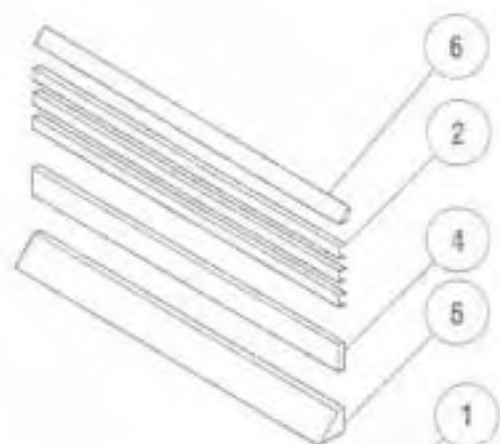

REPLACEMENT PARTS LIST — ELECTRONIC

No.	DESCRIPTION	_DVR5-CENS		_DVR5-CEPS		_DVR5-RENS		_DVR5-REPS	
		Part No.	Qty.	Part No.	Qty.	Part No.	Qty.	Part No.	Qty.
1.	Gas Fireplace Assembly	123707	1	123708	1	123705	1	123706	1
2.	Bar, Louver (Black)	024504	6	024504	6	024504	1	024504	1
3.	Panel, Lower, Radiant	-	-	-	-	101391	1	101391	1
4.	Panel, Upper Radiant	-	-	-	-	101371	1	101371	1
5.	Hood (Black)	-	-	-	-	101401	1	101401	1
6.	Hood (Mini)	123571	1	123571	1	-	-	-	-
7.	Gasket, Spud	902123	1	902123	1	902123	1	902123	1
8.	Screw	000861	3	000861	3	000861	3	000861	3
9.	Replacement Glass Panel with Gasket	064099	1	064099	1	064099	1	064099	1
10.	Door Switch	094468	1	094468	1	094468	1	094468	1
11.	Control Panel Sub Assembly	104311	1	104312	1	104311	1	104312	1
12.	Burner Assembly	123821	1	123821	1	123821	1	123821	1
13.	Log Set	902410	1	902410	1	902410	1	902410	1
14.	Bag of Rockwool/Ember Coals	125011	1	125011	1	125011	1	125011	1

GAS CONTROLS — ELECTRONIC

No.	DESCRIPTION	_DVR5-CENS		_DVR5-CEPS		_DVR5-RENS		_DVR5-REPS	
		Part No.	Qty.	Part No.	Qty.	Part No.	Qty.	Part No.	Qty.
20.	Gas Valve - Honeywell	904404	1	904404	1	904404	1	904404	1
21.	Pilot Assembly	904227	1	904347	1	904227	1	904347	1
22.	Orifice, Standard	903466	1	901696	1	903466	1	901696	1
	Orifice, High Altitude, Kit	096146	1	903465	1	096146	1	903465	1

REPLACEMENT PARTS — ELECTRONIC

NOTE: DIAGRAMS & ILLUSTRATIONS NOT TO SCALE.