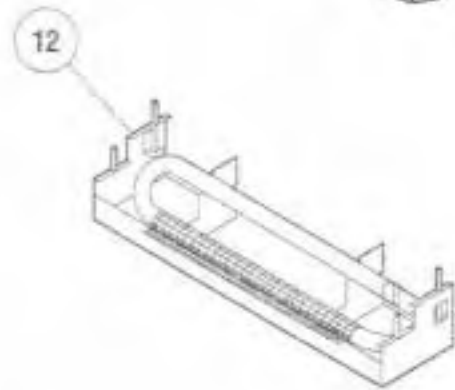

REPLACEMENT PARTS — MILLIVOLT

NOTE: DIAGRAMS & ILLUSTRATIONS NOT TO SCALE.

REPLACEMENT PARTS LIST — ELECTRONIC

No.	DESCRIPTION	_DVR5-CENS		_DVR5-CEPS		_DVR5-RENS		_DVR5-REPS	
		Part No.	Qty.	Part No.	Qty.	Part No.	Qty.	Part No.	Qty.
1.	Gas Fireplace Assembly	123707	1	123708	1	123705	1	123706	1
2.	Bar, Louver (Black)	024504	6	024504	6	024504	1	024504	1
3.	Panel, Lower, Radiant	-	-	-	-	101391	1	101391	1
4.	Panel, Upper Radiant	-	-	-	-	101371	1	101371	1
5.	Hood (Black)	-	-	-	-	101401	1	101401	1
6.	Hood (Mini)	123571	1	123571	1	-	-	-	-
7.	Gasket, Spud	902123	1	902123	1	902123	1	902123	1
8.	Screw	000861	3	000861	3	000861	3	000861	3
9.	Replacement Glass Panel with Gasket	064099	1	064099	1	064099	1	064099	1
10.	Door Switch	094468	1	094468	1	094468	1	094468	1
11.	Control Panel Sub Assembly	104311	1	104312	1	104311	1	104312	1
12.	Burner Assembly	123821	1	123821	1	123821	1	123821	1
13.	Log Set	902410	1	902410	1	902410	1	902410	1
14.	Bag of Rockwool/Ember Coals	125011	1	125011	1	125011	1	125011	1

GAS CONTROLS — ELECTRONIC

No.	DESCRIPTION	_DVR5-CENS		_DVR5-CEPS		_DVR5-RENS		_DVR5-REPS	
		Part No.	Qty.	Part No.	Qty.	Part No.	Qty.	Part No.	Qty.
20.	Gas Valve - Honeywell	904404	1	904404	1	904404	1	904404	1
21.	Pilot Assembly	904227	1	904347	1	904227	1	904347	1
22.	Orifice, Standard	903466	1	901696	1	903466	1	901696	1
	Orifice, High Altitude, Kit	096146	1	903465	1	096146	1	903465	1