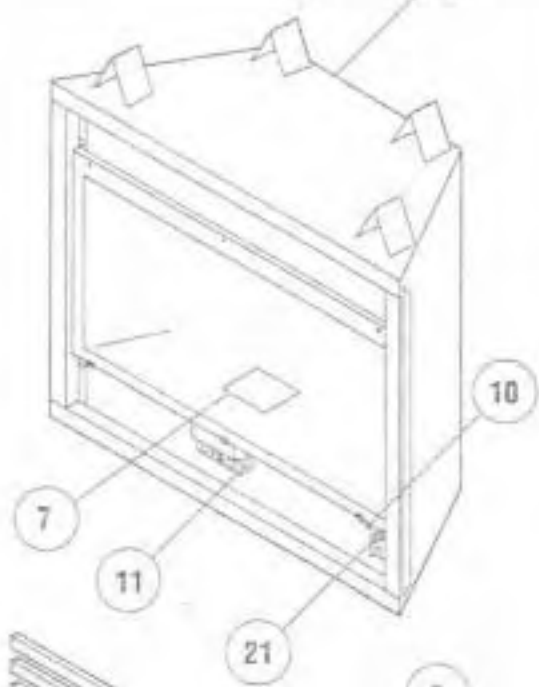

REPLACEMENT PARTS LIST — ELECTRONIC

No.	DESCRIPTION	_DVR5-CENS		_DVR5-CEPS		_DVR5-RENS		_DVR5-REPS	
		Part No.	Qty.	Part No.	Qty.	Part No.	Qty.	Part No.	Qty.
1.	Gas Fireplace Assembly	123707	1	123708	1	123705	1	123706	1
2.	Bar, Louver (Black)	024504	6	024504	6	024504	1	024504	1
3.	Panel, Lower, Radiant	-	-	-	-	101391	1	101391	1
4.	Panel, Upper Radiant	-	-	-	-	101371	1	101371	1
5.	Hood (Black)	-	-	-	-	101401	1	101401	1
6.	Hood (Mini)	123571	1	123571	1	-	-	-	-
7.	Gasket, Spud	902123	1	902123	1	902123	1	902123	1
8.	Screw	000861	3	000861	3	000861	3	000861	3
9.	Replacement Glass Panel with Gasket	064099	1	064099	1	064099	1	064099	1
10.	Door Switch	094468	1	094468	1	094468	1	094468	1
11.	Control Panel Sub Assembly	104311	1	104312	1	104311	1	104312	1
12.	Burner Assembly	123821	1	123821	1	123821	1	123821	1
13.	Log Set	902410	1	902410	1	902410	1	902410	1
14.	Bag of Rockwool/Ember Coals	125011	1	125011	1	125011	1	125011	1

GAS CONTROLS — ELECTRONIC

No.	DESCRIPTION	_DVR5-CENS		_DVR5-CEPS		_DVR5-RENS		_DVR5-REPS	
		Part No.	Qty.	Part No.	Qty.	Part No.	Qty.	Part No.	Qty.
20.	Gas Valve - Honeywell	904404	1	904404	1	904404	1	904404	1
21.	Pilot Assembly	904227	1	904347	1	904227	1	904347	1
22.	Orifice, Standard	903466	1	901696	1	903466	1	901696	1
	Orifice, High Altitude, Kit	096146	1	903465	1	096146	1	903465	1

REPLACEMENT PARTS — ELECTRONIC

NOTE: DIAGRAMS & ILLUSTRATIONS NOT TO SCALE.