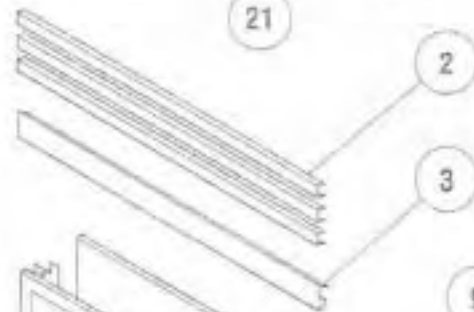

REPLACEMENT PARTS — MILLIVOLT

NOTE: DIAGRAMS & ILLUSTRATIONS NOT TO SCALE.

REPLACEMENT PARTS LIST — ELECTRONIC

No.	DESCRIPTION	_DVR5-CENS		_DVR5-CEPS		_DVR5-RENS		_DVR5-REPS	
		Part No.	Qty.	Part No.	Qty.	Part No.	Qty.	Part No.	Qty.
1.	Gas Fireplace Assembly	123707	1	123708	1	123705	1	123706	1
2.	Bar, Louver (Black)	024504	6	024504	6	024504	1	024504	1
3.	Panel, Lower, Radiant	-	-	-	-	101391	1	101391	1
4.	Panel, Upper Radiant	-	-	-	-	101371	1	101371	1
5.	Hood (Black)	-	-	-	-	101401	1	101401	1
6.	Hood (Mini)	123571	1	123571	1	-	-	-	-
7.	Gasket, Spud	902123	1	902123	1	902123	1	902123	1
8.	Screw	000861	3	000861	3	000861	3	000861	3
9.	Replacement Glass Panel with Gasket	064099	1	064099	1	064099	1	064099	1
10.	Door Switch	094468	1	094468	1	094468	1	094468	1
11.	Control Panel Sub Assembly	104311	1	104312	1	104311	1	104312	1
12.	Burner Assembly	123821	1	123821	1	123821	1	123821	1
13.	Log Set	902410	1	902410	1	902410	1	902410	1
14.	Bag of Rockwool/Ember Coals	125011	1	125011	1	125011	1	125011	1

GAS CONTROLS — ELECTRONIC

No.	DESCRIPTION	_DVR5-CENS		_DVR5-CEPS		_DVR5-RENS		_DVR5-REPS	
		Part No.	Qty.	Part No.	Qty.	Part No.	Qty.	Part No.	Qty.
20.	Gas Valve - Honeywell	904404	1	904404	1	904404	1	904404	1
21.	Pilot Assembly	904227	1	904347	1	904227	1	904347	1
22.	Orifice, Standard	903466	1	901696	1	903466	1	901696	1
	Orifice, High Altitude, Kit	096146	1	903465	1	096146	1	903465	1