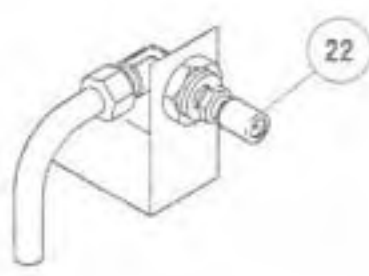

REPLACEMENT PARTS LIST — ELECTRONIC

No.	DESCRIPTION	_DVR5-CENS		_DVR5-CEPS		_DVR5-RENS		_DVR5-REPS	
		Part No.	Qty.	Part No.	Qty.	Part No.	Qty.	Part No.	Qty.
1.	Gas Fireplace Assembly	123707	1	123708	1	123705	1	123706	1
2.	Bar, Louver (Black)	024504	6	024504	6	024504	1	024504	1
3.	Panel, Lower, Radiant	-	-	-	-	101391	1	101391	1
4.	Panel, Upper Radiant	-	-	-	-	101371	1	101371	1
5.	Hood (Black)	-	-	-	-	101401	1	101401	1
6.	Hood (Mini)	123571	1	123571	1	-	-	-	-
7.	Gasket, Spud	902123	1	902123	1	902123	1	902123	1
8.	Screw	000861	3	000861	3	000861	3	000861	3
9.	Replacement Glass Panel with Gasket	064099	1	064099	1	064099	1	064099	1
10.	Door Switch	094468	1	094468	1	094468	1	094468	1
11.	Control Panel Sub Assembly	104311	1	104312	1	104311	1	104312	1
12.	Burner Assembly	123821	1	123821	1	123821	1	123821	1
13.	Log Set	902410	1	902410	1	902410	1	902410	1
14.	Bag of Rockwool/Ember Coals	125011	1	125011	1	125011	1	125011	1

GAS CONTROLS — ELECTRONIC

No.	DESCRIPTION	_DVR5-CENS		_DVR5-CEPS		_DVR5-RENS		_DVR5-REPS	
		Part No.	Qty.	Part No.	Qty.	Part No.	Qty.	Part No.	Qty.
20.	Gas Valve - Honeywell	904404	1	904404	1	904404	1	904404	1
21.	Pilot Assembly	904227	1	904347	1	904227	1	904347	1
22.	Orifice, Standard	903466	1	901696	1	903466	1	901696	1
	Orifice, High Altitude, Kit	096146	1	903465	1	096146	1	903465	1

REPLACEMENT PARTS — ELECTRONIC

NOTE: DIAGRAMS & ILLUSTRATIONS NOT TO SCALE.