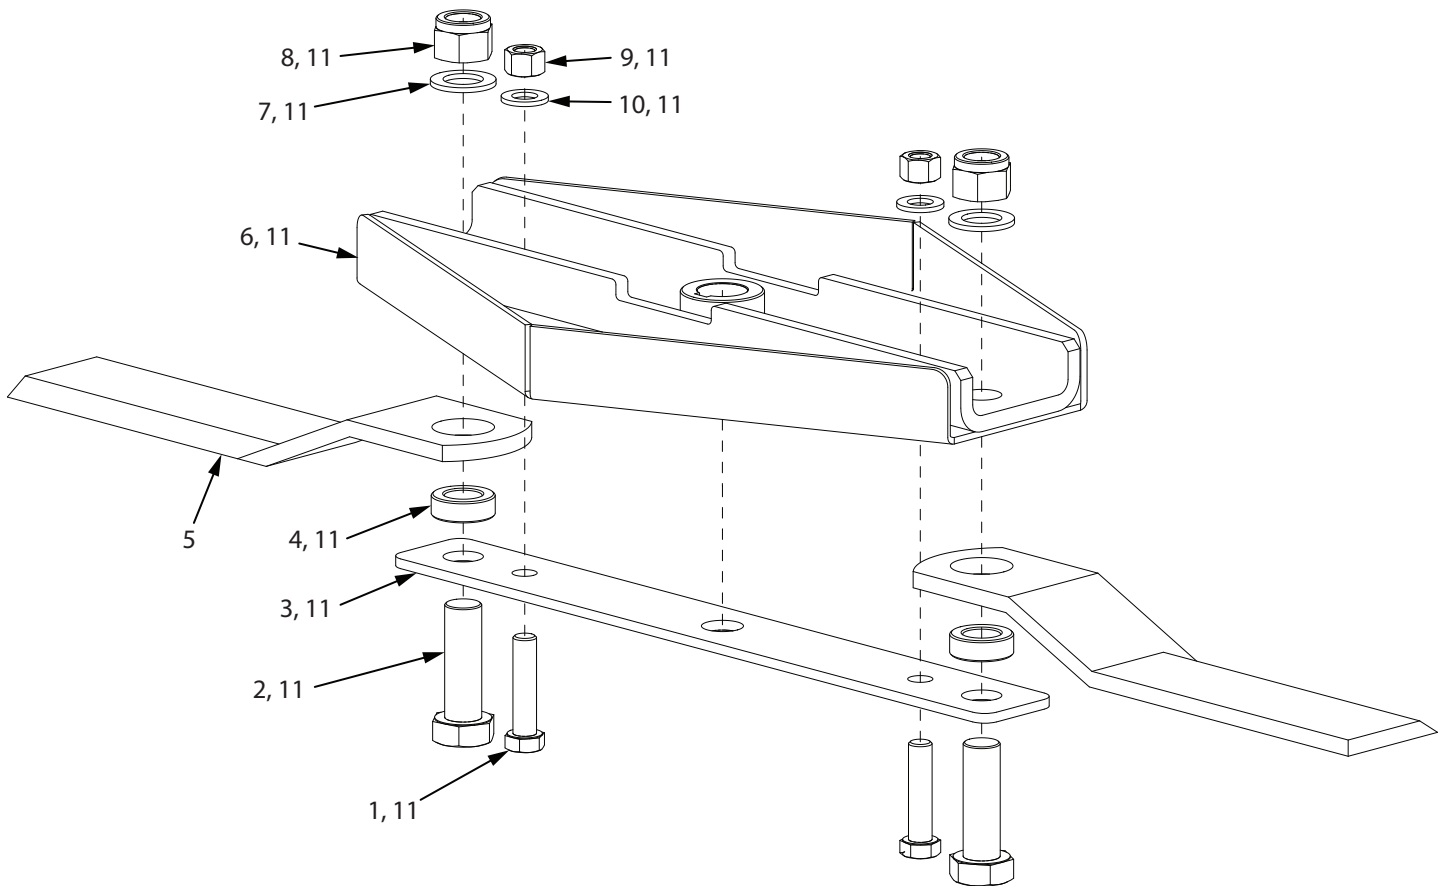

ILLUSTRATED PARTS BREAKDOWN - Blade Mount Group

KEY	PART #	DESCRIPTION	QTY.
1	21668	BOLT M14 X 60 HEX	2
2	21669	BOLT M22 X 70 HEX	2
3	21665	BOTTOM BRACE BLADE MOUNT	1
4	21667	BUSHING BLADE MOUNT	2
5	21666	BLADE ROUGH CUT MOWER	2
6	21664	BLADE MOUNT WELDMENT	1
7	21674	WASHER M22 X 39 X 3 FLAT	2
8	21671	NUT M22 X 1.5 NYLOC	2
9	21670	NUT M14 X 1.5 NYLOC	2
10	21673	WASHER M14 X 28 X 2.8 FLAT	2
11	21873	BLADE MOUNT ASSEMBLY	1