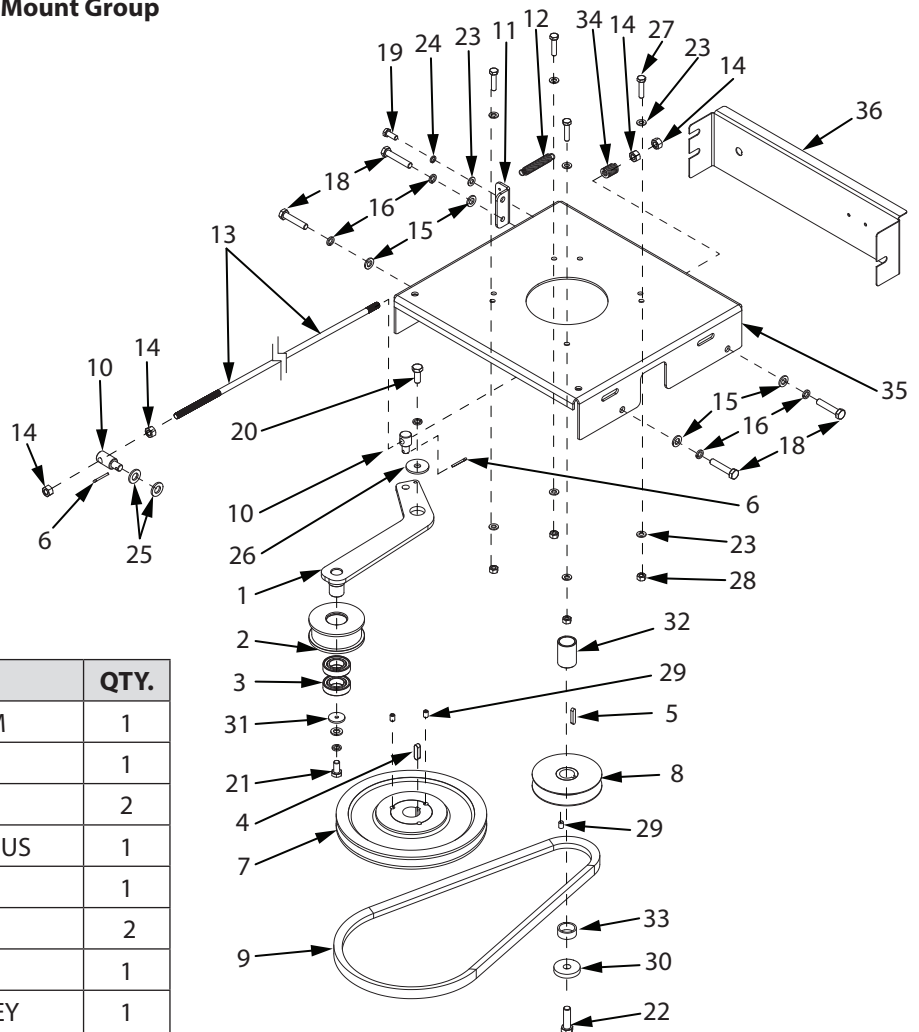

\*Order Wheel Hubs and Deck Height Adjusters according to their description. If you require assistance, please call Acreage™ at 1-800-345-6007.

**ILLUSTRATED PARTS BREAKDOWN - Brush Guards Group**

KEY	PART #	DESCRIPTION	QTY.
1	21613	BOLT M12 X 1.75 X 30 HEX	5
2	21632	WASHER M12 X 24 X 2.5 FLAT	10
3	21354	CHAIN ASSEMBLY	40
4	21361*	BRUSH GUARD TOW BAR SIDE	1
5	21332*	BRUSH GUARD ENGINE SIDE	1
6	18274	NUT M12 NYLOC	5
7	21304	COTTER PIN	4
8	400024	WASHER M8 X 16 X 1.6 FLAT	4
9	21374	ROD CHAIN MOUNT	2

\*Order Brush Guards according to their description. If you require assistance, please call Acreage™ at 1-800-345-6007.

**ILLUSTRATED PARTS BREAKDOWN - Engine Mount Group**

KEY	PART #	DESCRIPTION	QTY.
1	21699	IDLER PULLEY PIVOT ARM	1
2	21700	PULLEY 85MM	1
3	21702	BEARING	2
4	21691	KEY 30 X 7 8MM X 4 RADIUS	1
5	21694	KEY CRANK SHAFT	1
6	21304	COTTER PIN	2
7	21693	PULLEY 236.4MM	1
8	22077	ASSEMBLY ENGINE PULLEY WITH SET SCREW	1
9	21701	BELT	1
10	21598	MOUNT ENGAGE ROD	2
11	21659	MOUNT ROD	1
12	21660	SPRING 20.5MM X 19 COILS X 3MM WIRE	1
13	23427	ENGAGE ROD	1
14	3235	NUT M10 X 1.5 HEX	4
15	2431	WASHER M10 X 20 X 2 FLAT	5
16	21656	WASHER 1/4" SPRING LOCK	6
17	20145	BOLT M10 X 1.5 X 50 HEX	3
18	21600	BOLT M10 X 1.5 X 55 HEX	1
19	18106	BOLT M8 X 1.25 X 20 MM HEX	1
20	19124	BOLT M10 X 1.5 X 25 HEX	1
21	3238	BOLT M10 X 1.5 X 20 HEX	1
22	21722	BOLT M12 X 1.75 X 40 HEX	1