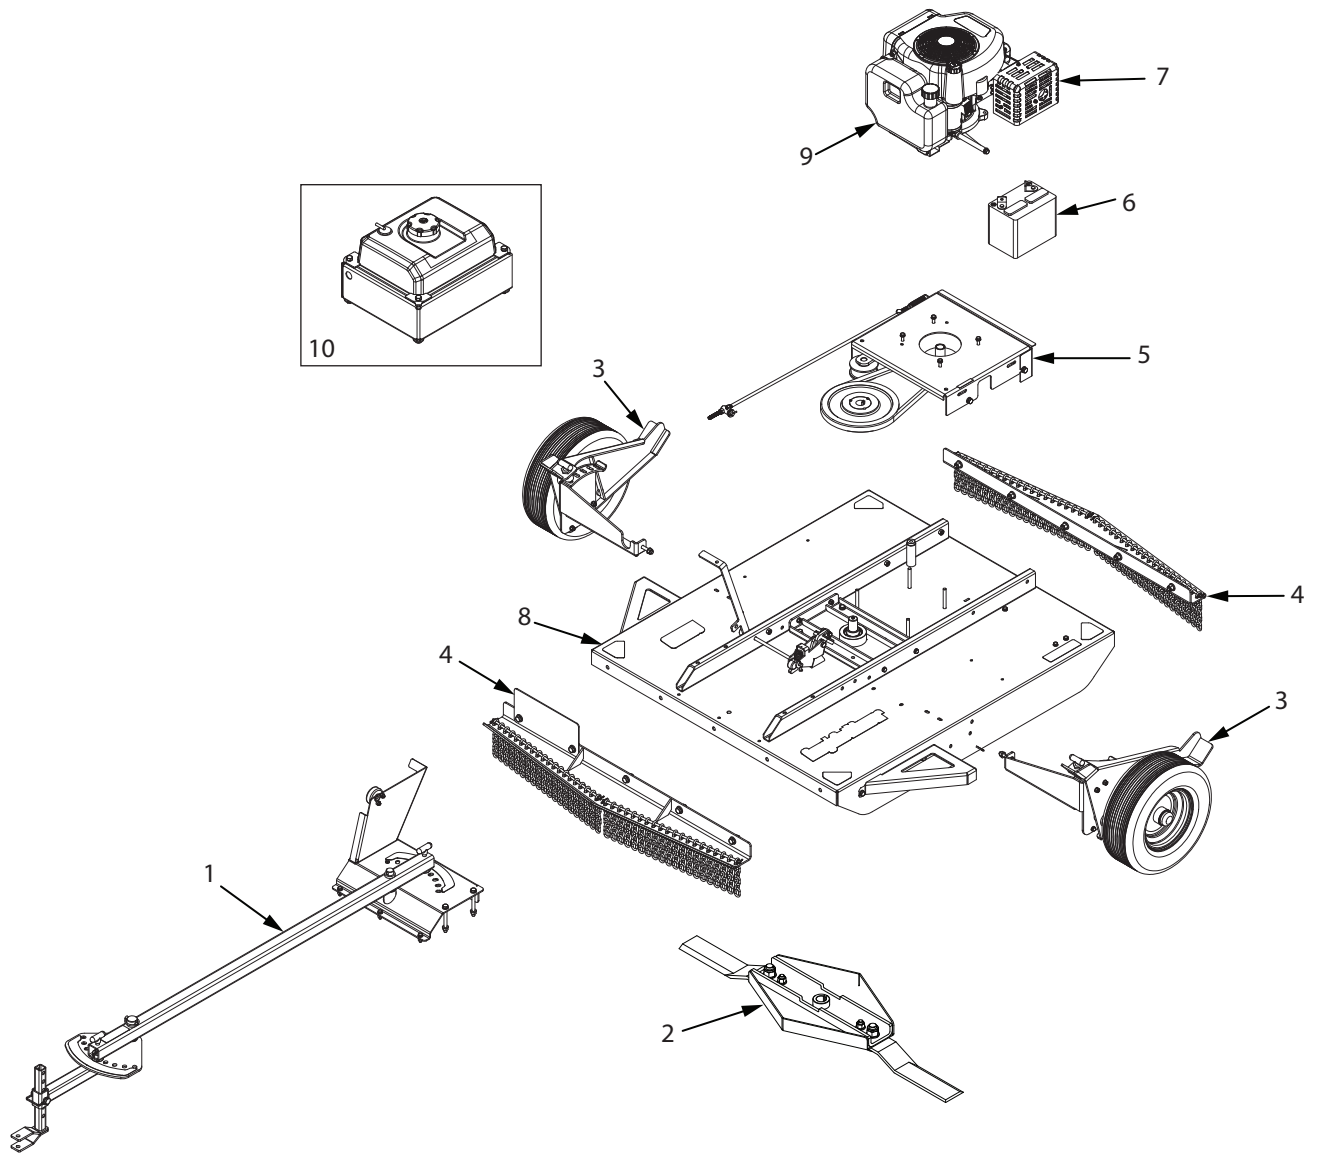

KEY	PART #	DESCRIPTION	QTY.
1	SEE PAGE 18	TOW BAR MOUNT GROUP	1
2	SEE PAGE 19	BLADE MOUNT GROUP	1
3	SEE PAGE 20	WHEEL MOUNTS GROUP	2
4	SEE PAGE 21	BRUSH GUARDS GROUP	2
5	SEE PAGE 22	ENGINE MOUNT GROUP	1
6	21574	BATTERY LEAD ACID 165CCA	1
7	21198	ENGINE 340CC VIPER VERTICAL	1
8	SEE PAGES 24 - 25	MOWER DECK GROUP	1
9	SEE PAGE 25	GAS TANK (RC4422 ONLY)	1
10	SEE PAGE 25	GAS TANK KIT (RC4432 ONLY)	1

**ILLUSTRATED PARTS BREAKDOWN - Tow Bar Mount Group**

KEY	PART #	DESCRIPTION	QTY.
1	21587	HITCH WELDMENT ADJUSTABLE	1
2	18850	PIN M12 STEEL D-STYLE	1
3	21086	DEGREE PLATE WELDMENT	1
4	21813	KIT TONGUE LATCH PIN	2
5	18847	LOCK PIN RING	2
6	21647	CAP SHAFT MOUNT	2
7	21575	TOW BAR WELDMENT	1
8	2431	WASHER M10 X 20 X 2 FLAT	8
9	21642	BOLT M10 X 1.5 X 100 HEX	4
10	400024	WASHER M8 X 16 X 1.6 FLAT	6
11	13826	BOLT M8 X 1.25 X 25 HEX	3
12	21592	DECK MOUNT TOW BAR	1
13	13508	NUT M8 NYLOC	3
14	W1265V0903	NUT M10 NYLOC	4
15	21624	HANDLE PIN	4

\*Order Wheel Hubs and Deck Height Adjusters according to their description. If you require assistance, please call Acreage™ at 1-800-345-6007.

**ILLUSTRATED PARTS BREAKDOWN - Brush Guards Group**

KEY	PART #	DESCRIPTION	QTY.
1	21613	BOLT M12 X 1.75 X 30 HEX	5
2	21632	WASHER M12 X 24 X 2.5 FLAT	10
3	21354	CHAIN ASSEMBLY	40
4	21361*	BRUSH GUARD TOW BAR SIDE	1
5	21332*	BRUSH GUARD ENGINE SIDE	1
6	18274	NUT M12 NYLOC	5
7	21304	COTTER PIN	4
8	400024	WASHER M8 X 16 X 1.6 FLAT	4
9	21374	ROD CHAIN MOUNT	2

KEY	PART #	DESCRIPTION	QTY.
23	400024	WASHER M8 X 16 X 1.6 FLAT	9
24	21640	WASHER 1/4" SPRING LOCK	1
25	21632	WASHER M10 X 20 X 2 FLAT	2
26	10811	WASHER M10 X 37 X 1.5 FLAT	1
27	20816	BOLT M8 X 1.25 X 35 HEX	4
28	13508	NUT M8 HEX	4
29	3313	SET SCREW M8 X 1.25 X 12 MM	2
30	21721	RETAINER CRANK SHAFT	1
31	21595	RETAINER BELT ENGAGE IDLER	5
32	22044	SPACER 32 X 26.3 X 45 MM	1
33	22547	SPACER 32 X 26.3 X 13 MM	1
34	23419	BELT TENSION SPRING	1
35	23470	PANEL ENGINE MOUNT	1
36	23421	KEY PANEL	1