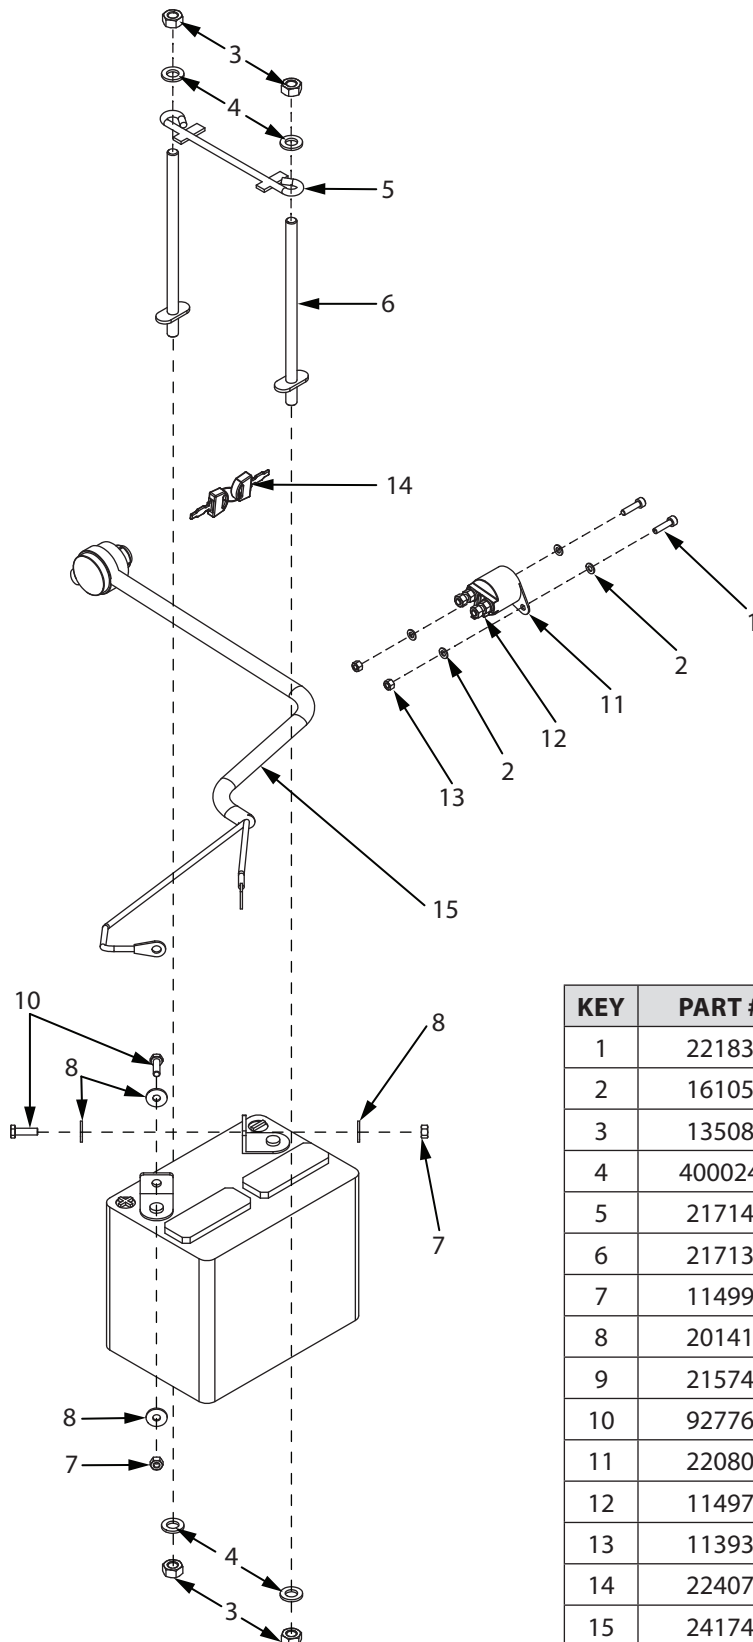

ILLUSTRATED PARTS BREAKDOWN - Battery Box Group

KEY	PART #	DESCRIPTION	QTY.
1	22183	BOLT M5 X 0.8 X 20 HEX HEAD	2
2	16105	WASHER M5 X 10 X 1.0 FLAT	4
3	13508	NUT M8 NYLOC	4
4	400024	WASHER M8 X 16 X 1.6 FLAT	4
5	21714	BRACKET BATTERY TIE DOWN	1
6	21713	POST BATTERY TIE DOWN	2
7	11499	NUT M6 NYLOC	2
8	20141	WASHER M6 X 12 X 1.6 FLAT	6
9	21574	BATTERY LEAD ACID 165 CCA	1
10	92776	BOLT M6 X 1.0 X 20 HEX HEAD	2
11	22080	SOLENOID WIRE MOUNT	1
12	11497	NUT M6 X 1.0 HEX	4
13	11393	NUT M5 NYLOC	2
14	22407	KEY SET	1
15	24174	WIRE HARNESS	1