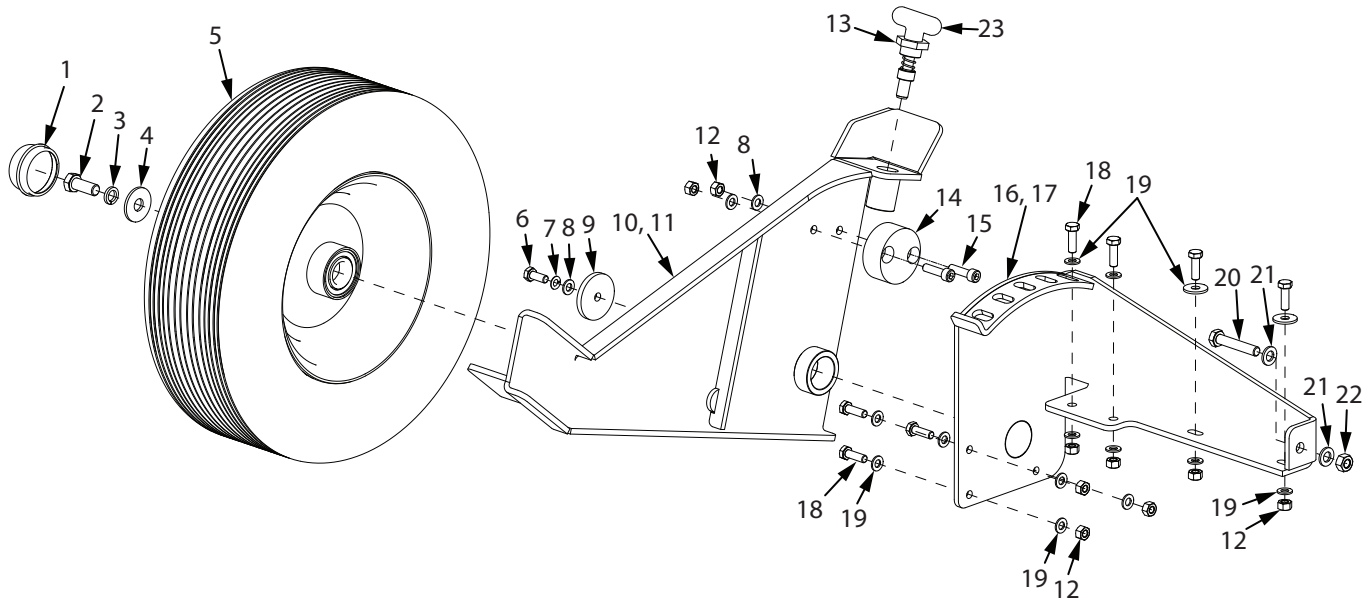

**ILLUSTRATED PARTS BREAKDOWN - Tow Bar Mount Group**

KEY	PART #	DESCRIPTION	QTY.
1	21587	HITCH WELDMENT ADJUSTABLE	1
2	18850	PIN M12 STEEL D-STYLE	1
3	21086	DEGREE PLATE WELDMENT	1
4	21813	KIT TONGUE LATCH PIN	2
5	18847	LOCK PIN RING	2
6	21647	CAP SHAFT MOUNT	2
7	21575	TOW BAR WELDMENT	1
8	2431	WASHER M10 X 20 X 2 FLAT	8
9	21642	BOLT M10 X 1.5 X 100 HEX	4
10	400024	WASHER M8 X 16 X 1.6 FLAT	6
11	13826	BOLT M8 X 1.25 X 25 HEX	3
12	21592	DECK MOUNT TOW BAR	1
13	13508	NUT M8 NYLOC	3
14	W1265V0903	NUT M10 NYLOC	4
15	21624	HANDLE PIN	4

**ILLUSTRATED PARTS BREAKDOWN - Wheel Mounts Group**

KEY	PART #	DESCRIPTION	QTY.
1	21611	WHEEL CAP	1
2	21613	BOLT M12 X 1.75 X 30 HEX	1
3	21615	WASHER M12 SPRING LOCK	1
4	21614	WASHER M12 X 37 X 3 FLAT	1
5	21610	WHEEL AND TIRE ASSEMBLY	1
6	18106	BOLT M8 X 1.25 X 20 HEX	1
7	21640	WASHER M8 SPRING LOCK	1
8	400024	WASHER M8 X 16 X 1.6 FLAT	3
9	21641	BUSHING RETAINER	1
10	21623*	WHEEL HUB BATTERY BOX SIDE	1
11	21602*	WHEEL HUB GAS TANK SIDE	1
12	13508	NUT M8 NYLOC	9
13	21811	WHEEL LATCH PIN ASSEMBLY	1
14	21616	WHEEL HUB SPACER	1
15	21618	BOLT M8 X 1.25 X 30 SOCKET	2
16	21635*	DECK HEIGHT ADJUSTER BATTERY BOX SIDE	1
17	21634*	DECK HEIGHT ADJUSTER ENGAGE LEVER SIDE	1
18	13826	BOLT M8 X 1.25 X 25 HEX	7
19	3245	WASHER M8 X 24 X 2.2 FLAT	14
20	21600	BOLT M10 X 1.5 X 55 HEX	1
21	2431	WASHER M10 X 20 X 2 FLAT	2
22	W1265V0903	NUT M10 NYLOC	1
23	21624	Handle Pin	4

\*Order Wheel Hubs and Deck Height Adjusters according to their description. If you require assistance, please call Acreage™ at 1-800-345-6007.

**ILLUSTRATED PARTS BREAKDOWN - Brush Guards Group**

KEY	PART #	DESCRIPTION	QTY.
1	21613	BOLT M12 X 1.75 X 30 HEX	5
2	21632	WASHER M12 X 24 X 2.5 FLAT	10
3	21354	CHAIN ASSEMBLY	40
4	21361*	BRUSH GUARD TOW BAR SIDE	1
5	21332*	BRUSH GUARD ENGINE SIDE	1
6	18274	NUT M12 NYLOC	5
7	21304	COTTER PIN	4
8	400024	WASHER M8 X 16 X 1.6 FLAT	4
9	21374	ROD CHAIN MOUNT	2