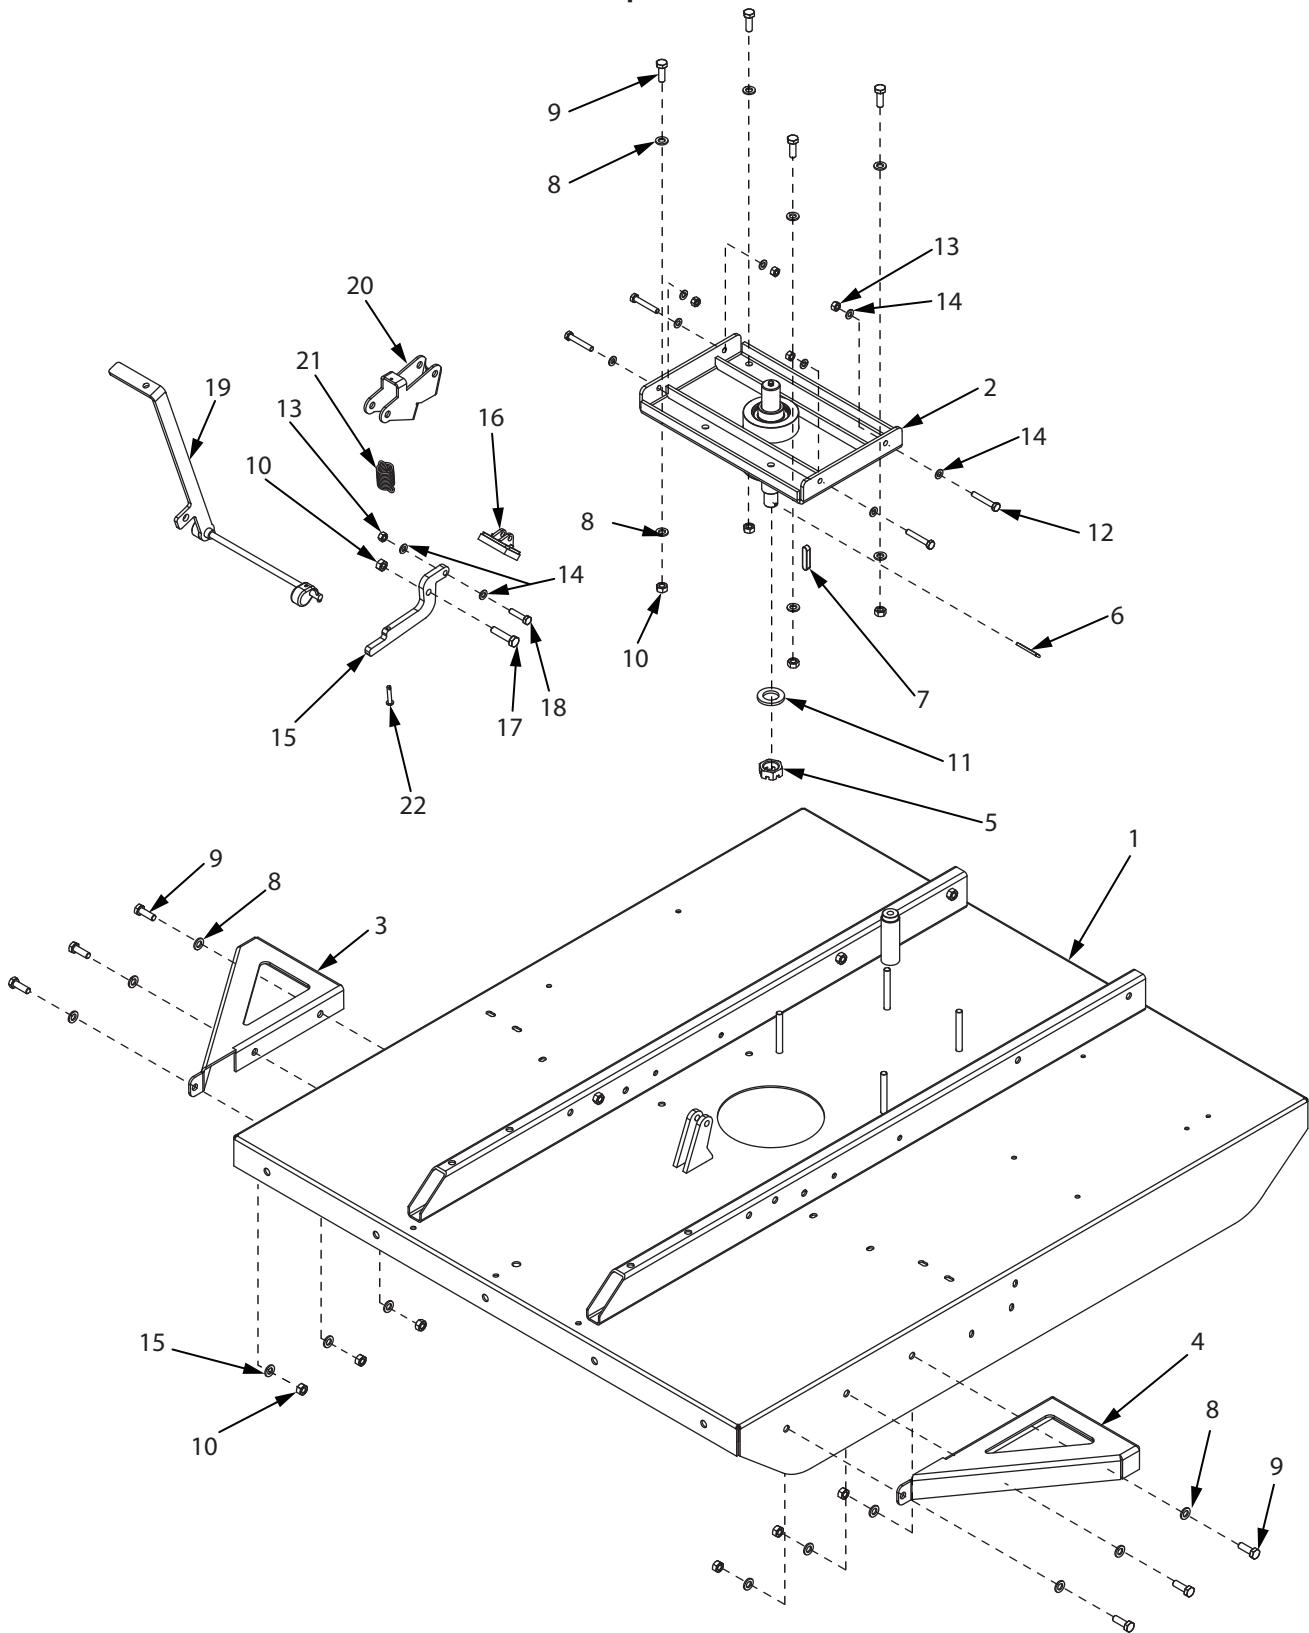

ILLUSTRATED PARTS BREAKDOWN - Mower Deck Group

KEY	PART #	DESCRIPTION	QTY.
1	23407	DECK	1
2	21690	ASSEMBLY DRIVE SHAFT MOWER	1
3	21371	WHEEL GUARD GAS TANK SIDE	1
4	21367	WHEEL GUARD BATTERY SIDE	1
5	21716	M24 CASTLE NUT	1
6	21715	PIN COTTER 4 X 44MM LONG	1
7	21692	KEY 45 X 8 X 10 MM X 5 RADIUS	1
8	2431	WASHER M10 X 20 X 2 FLAT	20
9	21247	BOLT M10 X 1.5 X 30 HEX HEAD	10
10	W1265V0903	NUT M10 HNYLK	11
11	21717	WASHER M24 X 44 X 4.6 FLAT	1

KEY	PART #	DESCRIPTION	QTY.
12	23498	BOLT M8 X 44 X 4.6 FLAT	1
13	13508	NUT M8 1.0 HSF	5
14	400024	WASHER M8 8.4 X 16 X 1.6 FLAT	10
15	23410	PIVOT BRAKE ARM	1
16	21704	ASSEMBLY DRIVE BRAKE	1
17	21872	BOLT M10 X 1.5 X 45	1
18	20816	BOLT M8 X 1.25 35 HEX	1
19	23411	ASSEMBLY CAM	1
20	23417	CAM ROD BRACKET	1
21	24114	BRAKE SPRING	1
22	24115	BRAKE PIN	1

* Deck cannot be replaced, please contact Acreage at 1-800-345-6007 for details.

ILLUSTRATED PARTS BREAKDOWN - Gas Tank Kit (RC4422 Only)

KEY	PART #	DESCRIPTION	QTY.
1	21654	GAS TANK RC4432	1
2	23424	ASSEMBLY GAS TANK BOX	1
3	23426	CUSTOM WASHER	4
4	W1200114	WASHER M8 X 1.9 SPRLK BLK OX HIGH COLLAR	4
5	17984	BOLT M8 X 1.25 X 16 HEX	8
6	3245	WASHER M8 8.4MM X 24MM X 2.2MM ZN	4
7	W1265V0900	NUT M8 X 1.25 HNYLK GR8.8 ZN	4

KEY	PART #	DESCRIPTION	QTY.
8	24552	GAS TANK RC4422	1

ILLUSTRATED PARTS BREAKDOWN - Gas Tank Kit (RC4432 Only)