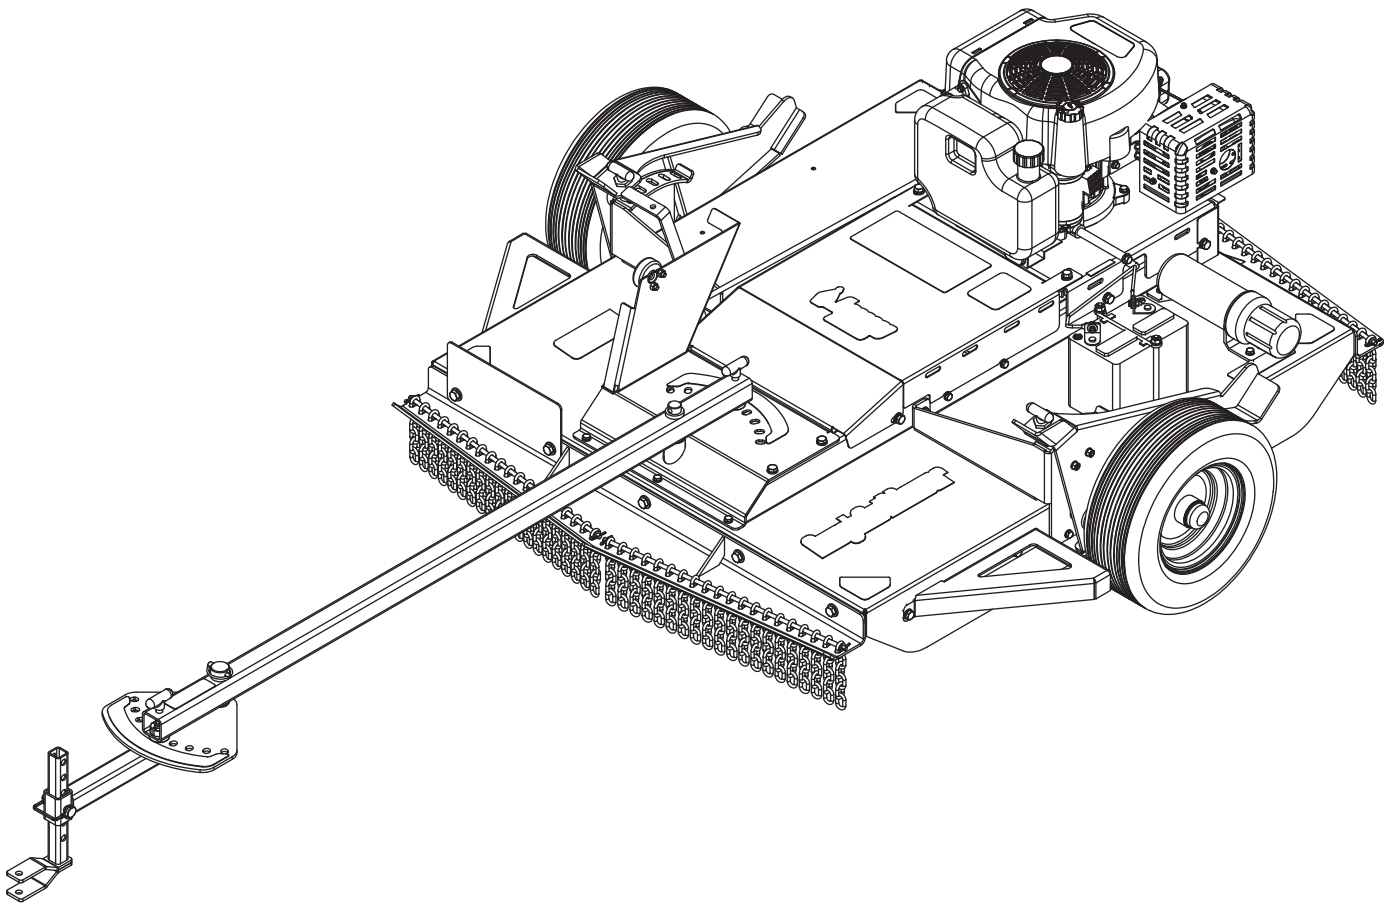

Includes model:

RC4420
RC4422
RC4432

P/N: 24189
ECN: 11058
REV1: 02/22/2015
© 2016 Ardisam, Inc.
All Rights Reserved