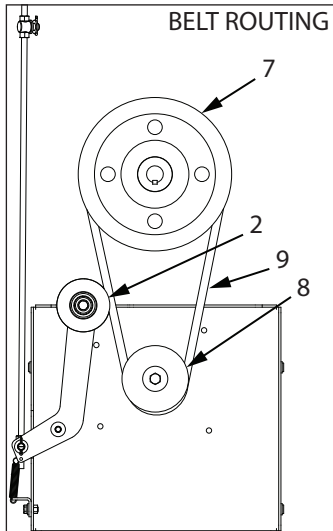

\*Order Wheel Hubs and Deck Height Adjusters according to their description. If you require assistance, please call Acreage™ at 1-800-345-6007.

**ILLUSTRATED PARTS BREAKDOWN - Brush Guards Group**

KEY	PART #	DESCRIPTION	QTY.
1	21613	BOLT M12 X 1.75 X 30 HEX	5
2	21632	WASHER M12 X 24 X 2.5 FLAT	10
3	21354	CHAIN ASSEMBLY	40
4	21361*	BRUSH GUARD TOW BAR SIDE	1
5	21332*	BRUSH GUARD ENGINE SIDE	1
6	18274	NUT M12 NYLOC	5
7	21304	COTTER PIN	4
8	400024	WASHER M8 X 16 X 1.6 FLAT	4
9	21374	ROD CHAIN MOUNT	2

\*Order Brush Guards according to their description. If you require assistance, please call Acreage™ at 1-800-345-6007.

**ILLUSTRATED PARTS BREAKDOWN - Engine Mount Group**

KEY	PART #	DESCRIPTION	QTY.
1	21699	IDLER PULLEY PIVOT ARM	1
2	21700	PULLEY 85MM	1
3	21702	BEARING	2
4	21691	KEY 30 X 7 8MM X 4 RADIUS	1
5	21694	KEY CRANK SHAFT	1
6	21304	COTTER PIN	2
7	21693	PULLEY 236.4MM	1
8	22077	ASSEMBLY ENGINE PULLEY WITH SET SCREW	1
9	21701	BELT	1
10	21598	MOUNT ENGAGE ROD	2
11	21659	MOUNT ROD	1
12	21660	SPRING 20.5MM X 19 COILS X 3MM WIRE	1
13	23427	ENGAGE ROD	1
14	3235	NUT M10 X 1.5 HEX	4
15	2431	WASHER M10 X 20 X 2 FLAT	5
16	21656	WASHER 1/4" SPRING LOCK	6
17	20145	BOLT M10 X 1.5 X 50 HEX	3
18	21600	BOLT M10 X 1.5 X 55 HEX	1
19	18106	BOLT M8 X 1.25 X 20 MM HEX	1
20	19124	BOLT M10 X 1.5 X 25 HEX	1
21	3238	BOLT M10 X 1.5 X 20 HEX	1
22	21722	BOLT M12 X 1.75 X 40 HEX	1