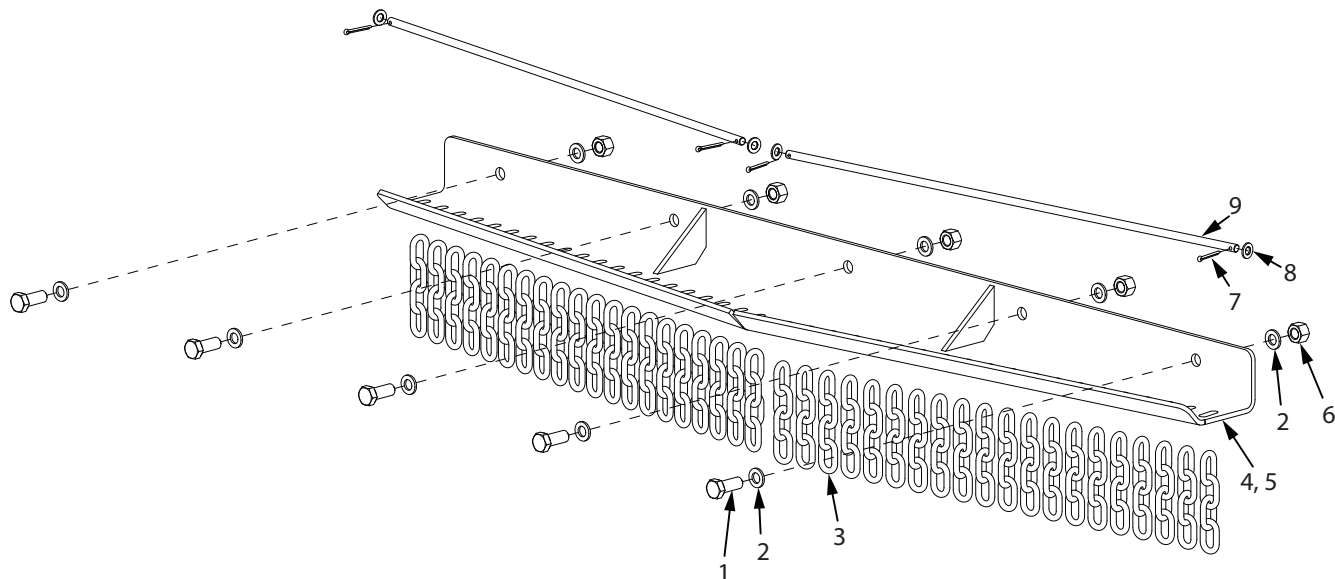

**ILLUSTRATED PARTS BREAKDOWN - Tow Bar Mount Group**

KEY	PART #	DESCRIPTION	QTY.
1	21587	HITCH WELDMENT ADJUSTABLE	1
2	18850	PIN M12 STEEL D-STYLE	1
3	21086	DEGREE PLATE WELDMENT	1
4	21813	KIT TONGUE LATCH PIN	2
5	18847	LOCK PIN RING	2
6	21647	CAP SHAFT MOUNT	2
7	21575	TOW BAR WELDMENT	1
8	2431	WASHER M10 X 20 X 2 FLAT	8
9	21642	BOLT M10 X 1.5 X 100 HEX	4
10	400024	WASHER M8 X 16 X 1.6 FLAT	6
11	13826	BOLT M8 X 1.25 X 25 HEX	3
12	21592	DECK MOUNT TOW BAR	1
13	13508	NUT M8 NYLOC	3
14	W1265V0903	NUT M10 NYLOC	4
15	21624	HANDLE PIN	4

**ILLUSTRATED PARTS BREAKDOWN - Wheel Mounts Group**

KEY	PART #	DESCRIPTION	QTY.
1	21611	WHEEL CAP	1
2	21613	BOLT M12 X 1.75 X 30 HEX	1
3	21615	WASHER M12 SPRING LOCK	1
4	21614	WASHER M12 X 37 X 3 FLAT	1
5	21610	WHEEL AND TIRE ASSEMBLY	1
6	18106	BOLT M8 X 1.25 X 20 HEX	1
7	21640	WASHER M8 SPRING LOCK	1
8	400024	WASHER M8 X 16 X 1.6 FLAT	3
9	21641	BUSHING RETAINER	1
10	21623*	WHEEL HUB BATTERY BOX SIDE	1
11	21602*	WHEEL HUB GAS TANK SIDE	1
12	13508	NUT M8 NYLOC	9
13	21811	WHEEL LATCH PIN ASSEMBLY	1
14	21616	WHEEL HUB SPACER	1
15	21618	BOLT M8 X 1.25 X 30 SOCKET	2
16	21635*	DECK HEIGHT ADJUSTER BATTERY BOX SIDE	1
17	21634*	DECK HEIGHT ADJUSTER ENGAGE LEVER SIDE	1
18	13826	BOLT M8 X 1.25 X 25 HEX	7
19	3245	WASHER M8 X 24 X 2.2 FLAT	14
20	21600	BOLT M10 X 1.5 X 55 HEX	1
21	2431	WASHER M10 X 20 X 2 FLAT	2
22	W1265V0903	NUT M10 NYLOC	1
23	21624	Handle Pin	4

\*Order Wheel Hubs and Deck Height Adjusters according to their description. If you require assistance, please call Acreage™ at 1-800-345-6007.

**ILLUSTRATED PARTS BREAKDOWN - Brush Guards Group**

KEY	PART #	DESCRIPTION	QTY.
1	21613	BOLT M12 X 1.75 X 30 HEX	5
2	21632	WASHER M12 X 24 X 2.5 FLAT	10
3	21354	CHAIN ASSEMBLY	40
4	21361*	BRUSH GUARD TOW BAR SIDE	1
5	21332*	BRUSH GUARD ENGINE SIDE	1
6	18274	NUT M12 NYLOC	5
7	21304	COTTER PIN	4
8	400024	WASHER M8 X 16 X 1.6 FLAT	4
9	21374	ROD CHAIN MOUNT	2