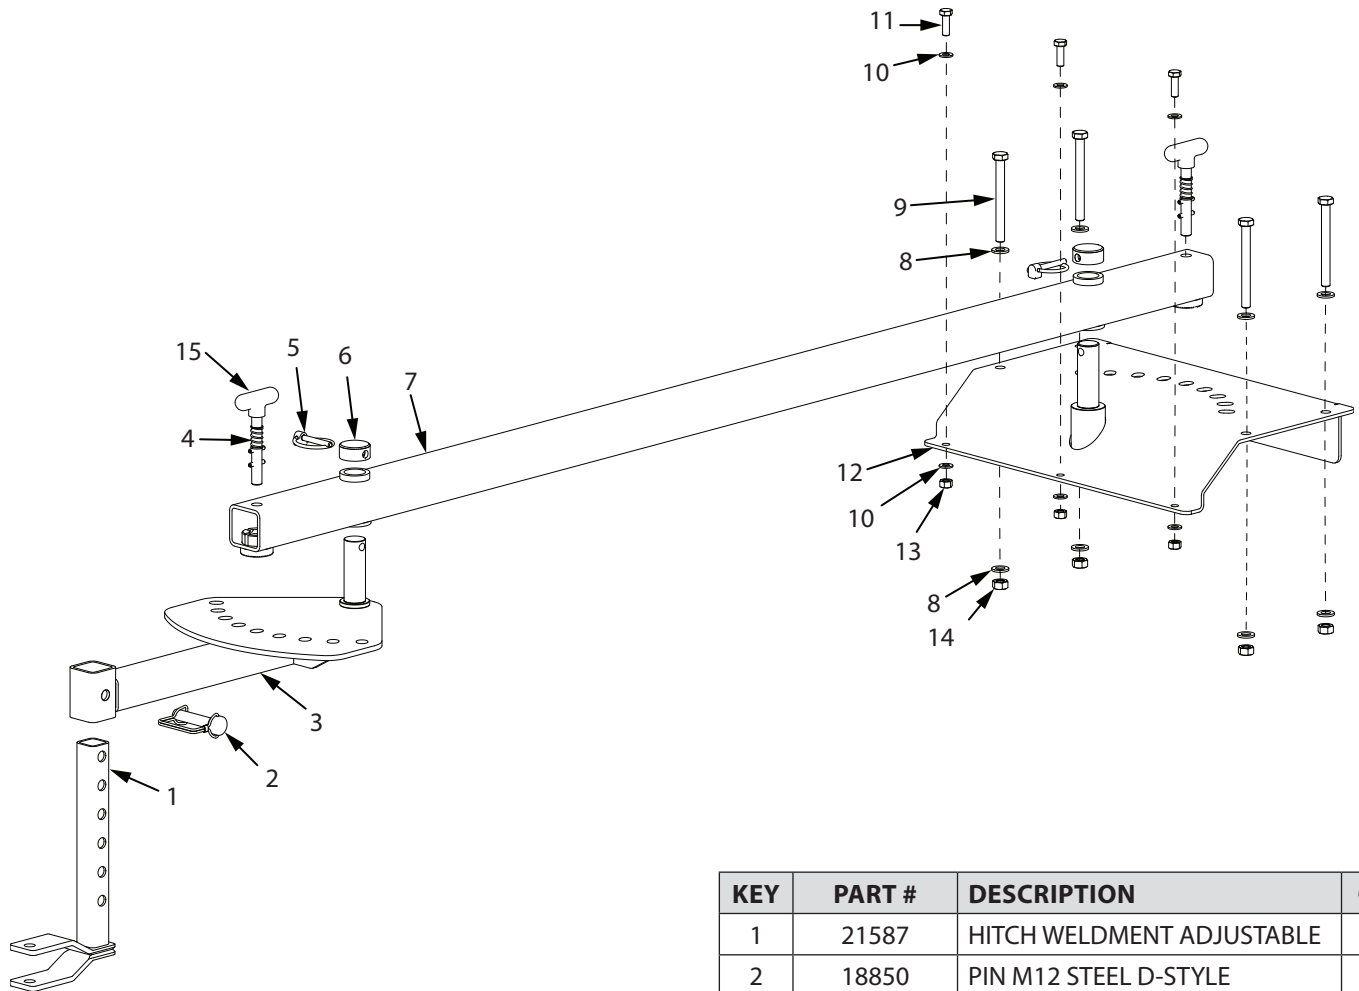

KEY	PART #	DESCRIPTION	QTY.
1	SEE PAGE 18	TOW BAR MOUNT GROUP	1
2	SEE PAGE 19	BLADE MOUNT GROUP	1
3	SEE PAGE 20	WHEEL MOUNTS GROUP	2
4	SEE PAGE 21	BRUSH GUARDS GROUP	2
5	SEE PAGE 22	ENGINE MOUNT GROUP	1
6	21574	BATTERY LEAD ACID 165CCA	1
7	21198	ENGINE 340CC VIPER VERTICAL	1
8	SEE PAGES 24 - 25	MOWER DECK GROUP	1
9	SEE PAGE 25	GAS TANK (RC4422 ONLY)	1
10	SEE PAGE 25	GAS TANK KIT (RC4432 ONLY)	1

**ILLUSTRATED PARTS BREAKDOWN - Tow Bar Mount Group**

KEY	PART #	DESCRIPTION	QTY.
1	21587	HITCH WELDMENT ADJUSTABLE	1
2	18850	PIN M12 STEEL D-STYLE	1
3	21086	DEGREE PLATE WELDMENT	1
4	21813	KIT TONGUE LATCH PIN	2
5	18847	LOCK PIN RING	2
6	21647	CAP SHAFT MOUNT	2
7	21575	TOW BAR WELDMENT	1
8	2431	WASHER M10 X 20 X 2 FLAT	8
9	21642	BOLT M10 X 1.5 X 100 HEX	4
10	400024	WASHER M8 X 16 X 1.6 FLAT	6
11	13826	BOLT M8 X 1.25 X 25 HEX	3
12	21592	DECK MOUNT TOW BAR	1
13	13508	NUT M8 NYLOC	3
14	W1265V0903	NUT M10 NYLOC	4
15	21624	HANDLE PIN	4

\*Order Wheel Hubs and Deck Height Adjusters according to their description. If you require assistance, please call Acreage™ at 1-800-345-6007.

**ILLUSTRATED PARTS BREAKDOWN - Brush Guards Group**

KEY	PART #	DESCRIPTION	QTY.
1	21613	BOLT M12 X 1.75 X 30 HEX	5
2	21632	WASHER M12 X 24 X 2.5 FLAT	10
3	21354	CHAIN ASSEMBLY	40
4	21361*	BRUSH GUARD TOW BAR SIDE	1
5	21332*	BRUSH GUARD ENGINE SIDE	1
6	18274	NUT M12 NYLOC	5
7	21304	COTTER PIN	4
8	400024	WASHER M8 X 16 X 1.6 FLAT	4
9	21374	ROD CHAIN MOUNT	2

KEY	PART #	DESCRIPTION	QTY.
23	400024	WASHER M8 X 16 X 1.6 FLAT	9
24	21640	WASHER 1/4" SPRING LOCK	1
25	21632	WASHER M10 X 20 X 2 FLAT	2
26	10811	WASHER M10 X 37 X 1.5 FLAT	1
27	20816	BOLT M8 X 1.25 X 35 HEX	4
28	13508	NUT M8 HEX	4
29	3313	SET SCREW M8 X 1.25 X 12 MM	2
30	21721	RETAINER CRANK SHAFT	1
31	21595	RETAINER BELT ENGAGE IDLER	5
32	22044	SPACER 32 X 26.3 X 45 MM	1
33	22547	SPACER 32 X 26.3 X 13 MM	1
34	23419	BELT TENSION SPRING	1
35	23470	PANEL ENGINE MOUNT	1
36	23421	KEY PANEL	1