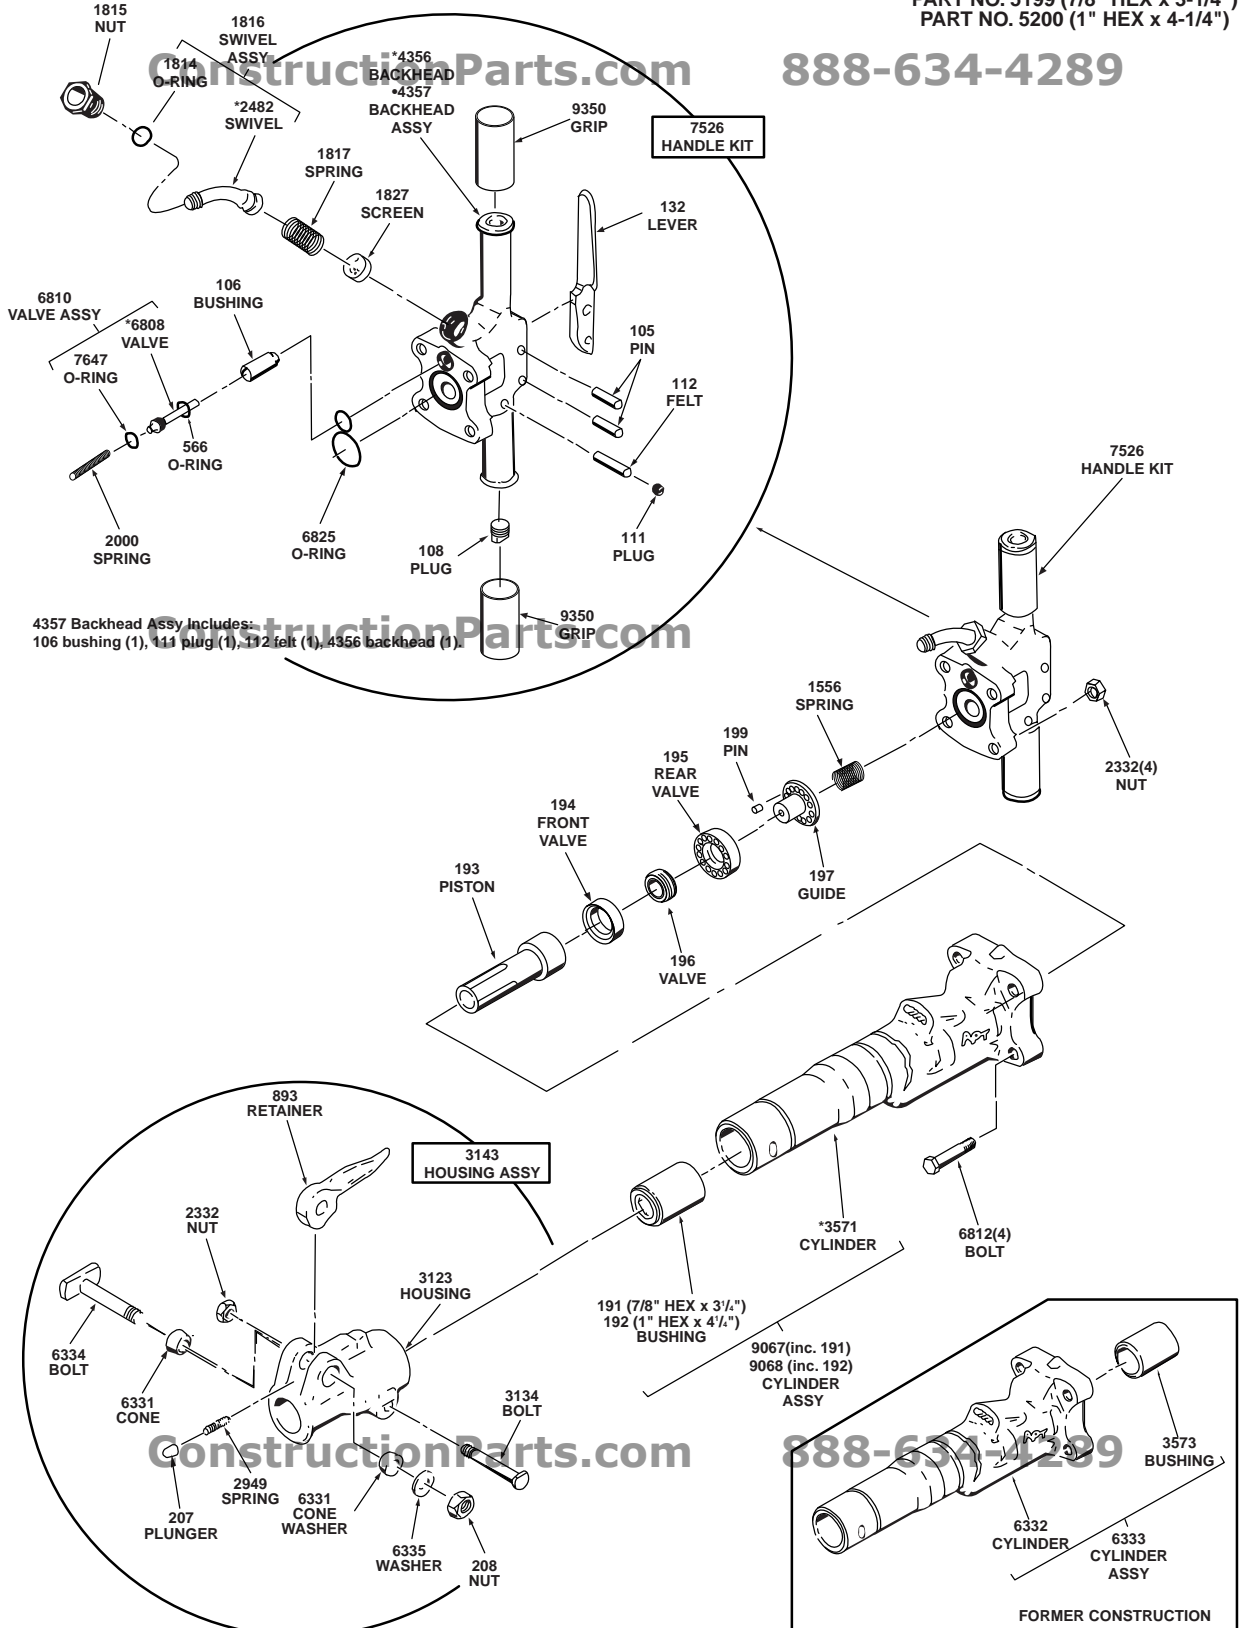

AMERICAN PNEUMATIC TOOL

APT MODEL 117 PAVING BREAKER

PART NO. 5199 (7/8" HEX x 3-1/4")
PART NO. 5200 (1" HEX x 4-1/4")

* FOR REFERENCE ONLY
(THESE PARTS NOT SOLD SEPARATELY)