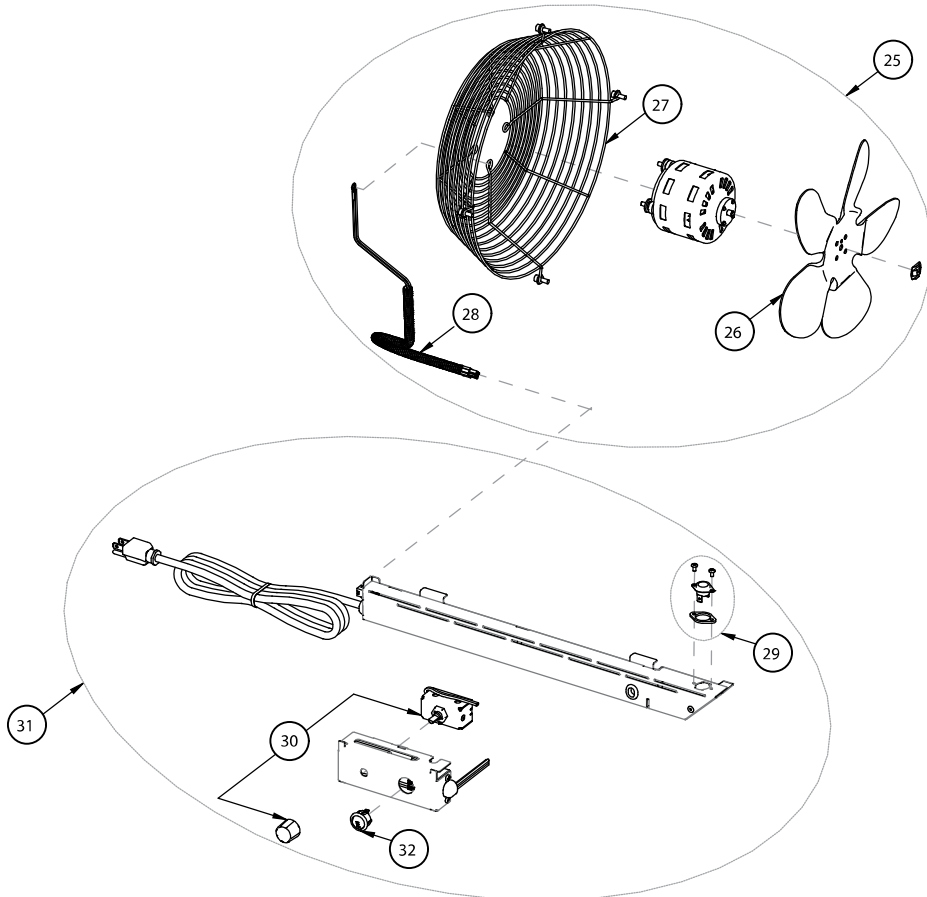

FSB BLOWER PARTS

25	H8062	FSB700 Blower Only Assembly w/ blower wiring harness
26	H5658	Fan Blade (FSB700)
27	H5657	Fan Cage (FSB700)
28	H8063	FSB700 Blower Only Wire Harness
29	H8064	Snap Switch w/gasket and screws
30	H5742	Speed Control - High Temperature (FSB700)
31	H8065	Control Panel Assembly w/ Snap Switch Housing Assembly
32	H8066	Control Switch (Manual, Off, Automatic)
ST310 STOVE PARTS		
33	H5626	Removable Inner Flue Collar Ring
34	H8079	Nameplate Kit w/ Hardware - Nickel (1 ea. Lennox® & 1 ea. Country™)
	H8080	Nameplate Kit w/ Hardware - Gold (1 ea. Lennox® & 1 ea. Country™)
35	H5650	Draft Rod Knob
36	H8081	Ash Block Off - Hearthplate
37	H5661	Cast Iron Ash Plug
38	H5582	1/2 Cut Brick for Ash Removal
39	H5612	Firebrick 4-1/2" x 9" (20 per stove)
40	H5589	Firebrick 4-1/4" x 6-1/2" (4 per stove)
41	H3098	Firebrick 3-7/8" x 8-3/4" (4 per stove)
42	H3100	Firebrick 3-7/8" x 9" (2 per stove)
43	H5614	Firebrick 3-1/2" x 9" (2 per stove)
44	H3099	Firebrick 1-1/2" x 4-1/2" (2 per stove)
45	H5581	Firebrick 3-1/2" x 4-1/2" (1 per stove)
46	H5594	Firebrick 4-1/2" x 4-1/2" (1 per stove)
47	H5566	Complete Baffle/Secondary Burn Tube Assembly (includes tubes and all mounting hardware)
48	H8023	Baffle Blanket 17" x 13" x 1" - Two Included
49	H8022	Baffle Board Kit w/ Baffle Blankets
MISCELLANEOUS PARTS		
	71052	Dry Graphite (Apply to door handle and door hinges)
	H5633	Anti Seize 2 gram pouch

REPLACEMENT PARTS - MODEL ST310

NOTE: DIAGRAMS & ILLUSTRATIONS ARE NOT TO SCALE.

REPLACEMENT PARTS - MODEL ST310

Door Parts

Blower Parts

NOTE: DIAGRAMS & ILLUSTRATIONS ARE NOT TO SCALE.

REPLACEMENT PARTS - MODEL ST310

Leg and Leg Parts

NOTE: DIAGRAMS & ILLUSTRATIONS ARE NOT TO SCALE.

REPLACEMENT PARTS - MODEL ST310

Ash Drawer Pedestal and Pedestal

ACCESSORIES - MODEL ST310

Product Reference Information			
Cat. No.	Description	Ship. Weight	Ship. Volume
H7888	ST310T-B, Stove / Step Top / Traditional Black Door / Nickel Nameplate	520 lb.	19.5 cu. ft.