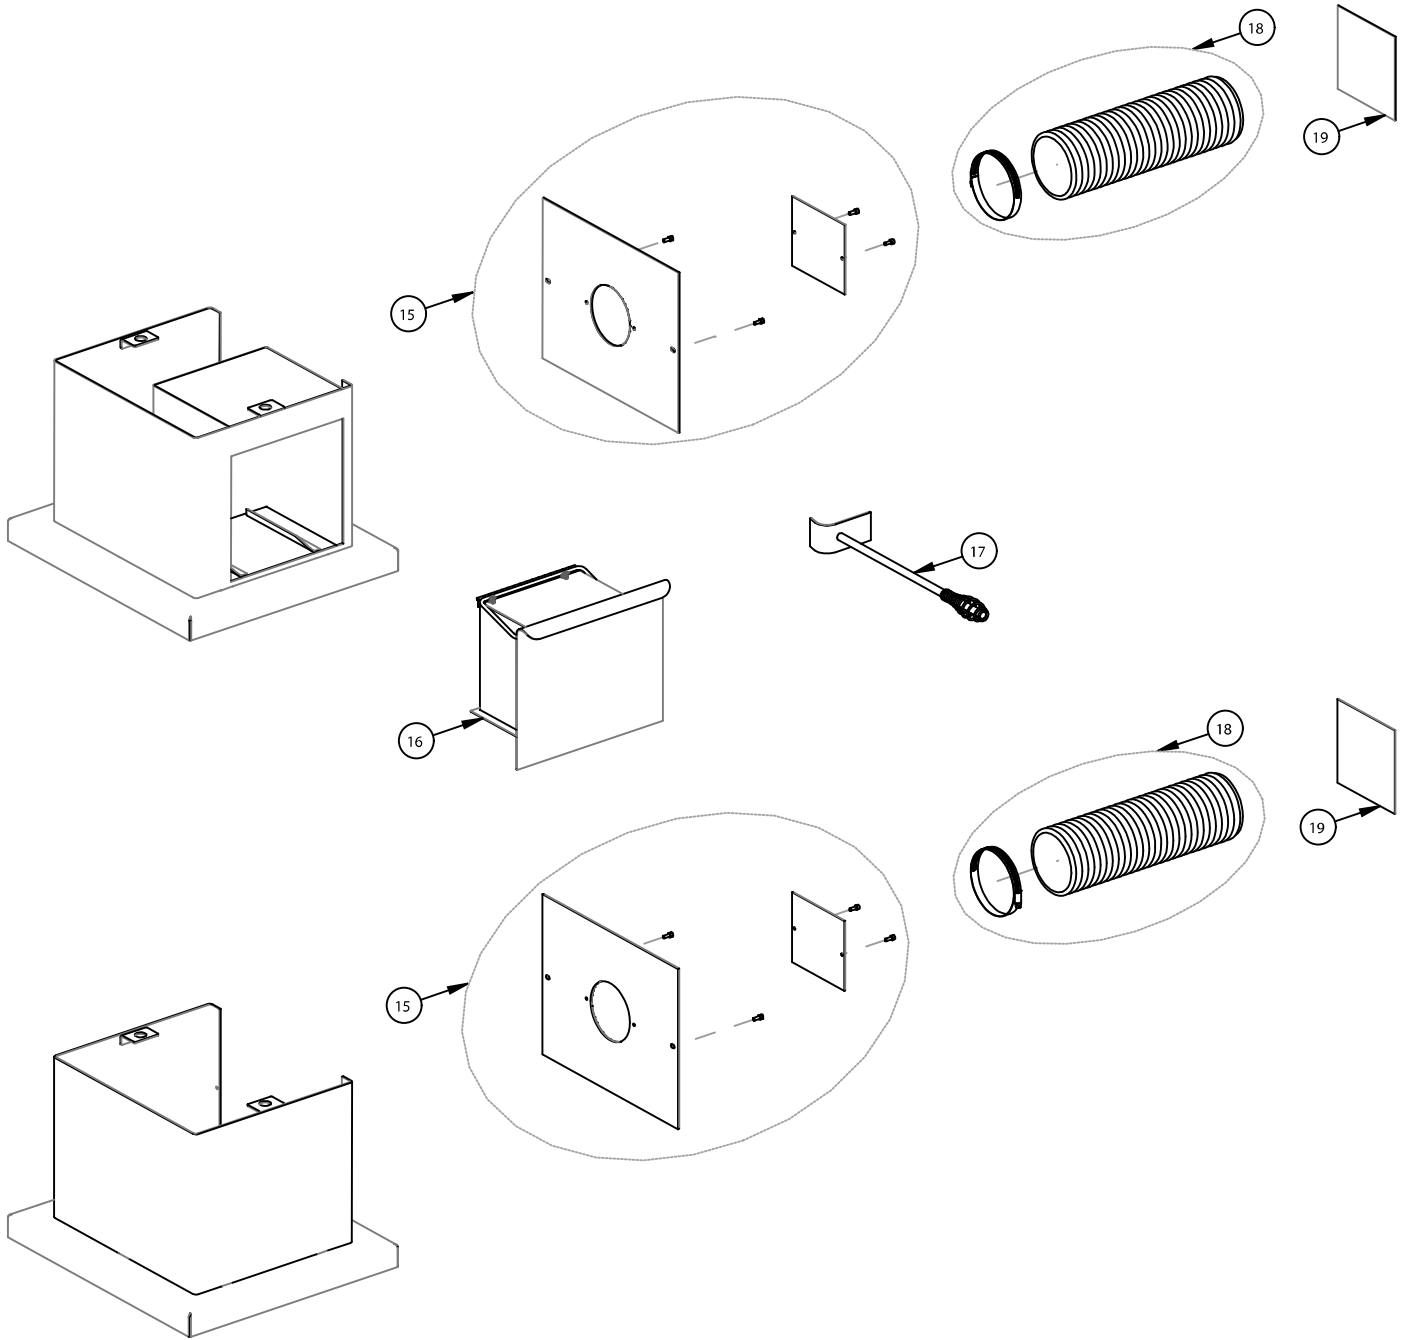

FSB BLOWER PARTS

25	H8062	FSB700 Blower Only Assembly w/ blower wiring harness
26	H5658	Fan Blade (FSB700)
27	H5657	Fan Cage (FSB700)
28	H8063	FSB700 Blower Only Wire Harness
29	H8064	Snap Switch w/gasket and screws
30	H5742	Speed Control - High Temperature (FSB700)
31	H8065	Control Panel Assembly w/ Snap Switch Housing Assembly
32	H8066	Control Switch (Manual, Off, Automatic)
ST310 STOVE PARTS		
33	H5626	Removable Inner Flue Collar Ring
34	H8079	Nameplate Kit w/ Hardware - Nickel (1 ea. Lennox® & 1 ea. Country™)
	H8080	Nameplate Kit w/ Hardware - Gold (1 ea. Lennox® & 1 ea. Country™)
35	H5650	Draft Rod Knob
36	H8081	Ash Block Off - Hearthplate
37	H5661	Cast Iron Ash Plug
38	H5582	1/2 Cut Brick for Ash Removal
39	H5612	Firebrick 4-1/2" x 9" (20 per stove)
40	H5589	Firebrick 4-1/4" x 6-1/2" (4 per stove)
41	H3098	Firebrick 3-7/8" x 8-3/4" (4 per stove)
42	H3100	Firebrick 3-7/8" x 9" (2 per stove)
43	H5614	Firebrick 3-1/2" x 9" (2 per stove)
44	H3099	Firebrick 1-1/2" x 4-1/2" (2 per stove)
45	H5581	Firebrick 3-1/2" x 4-1/2" (1 per stove)
46	H5594	Firebrick 4-1/2" x 4-1/2" (1 per stove)
47	H5566	Complete Baffle/Secondary Burn Tube Assembly (includes tubes and all mounting hardware)
48	H8023	Baffle Blanket 17" x 13" x 1" - Two Included
49	H8022	Baffle Board Kit w/ Baffle Blankets
MISCELLANEOUS PARTS		
	71052	Dry Graphite (Apply to door handle and door hinges)
	H5633	Anti Seize 2 gram pouch

REPLACEMENT PARTS - MODEL ST310

NOTE: DIAGRAMS & ILLUSTRATIONS ARE NOT TO SCALE.

REPLACEMENT PARTS - MODEL ST310

Door Parts

Blower Parts

NOTE: DIAGRAMS & ILLUSTRATIONS ARE NOT TO SCALE.

REPLACEMENT PARTS - MODEL ST310

Leg and Leg Parts

NOTE: DIAGRAMS & ILLUSTRATIONS ARE NOT TO SCALE.

REPLACEMENT PARTS - MODEL ST310

Ash Drawer Pedestal and Pedestal

ACCESSORIES - MODEL ST310

Product Reference Information			
Cat. No.	Description	Ship. Weight	Ship. Volume
H7888	ST310T-B, Stove / Step Top / Traditional Black Door / Nickel Nameplate	520 lb.	19.5 cu. ft.