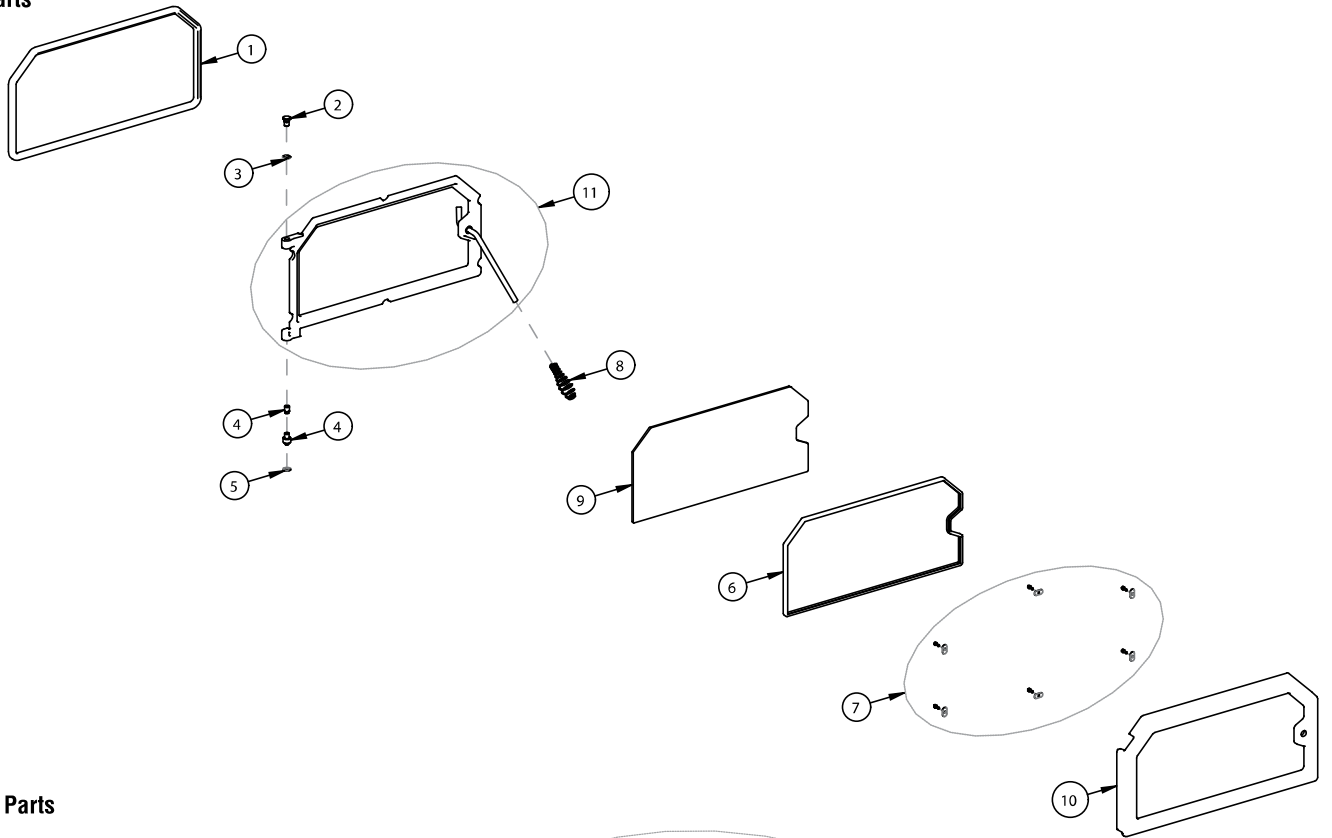

REPLACEMENT PARTS - MODEL ST310

Door Parts

Blower Parts