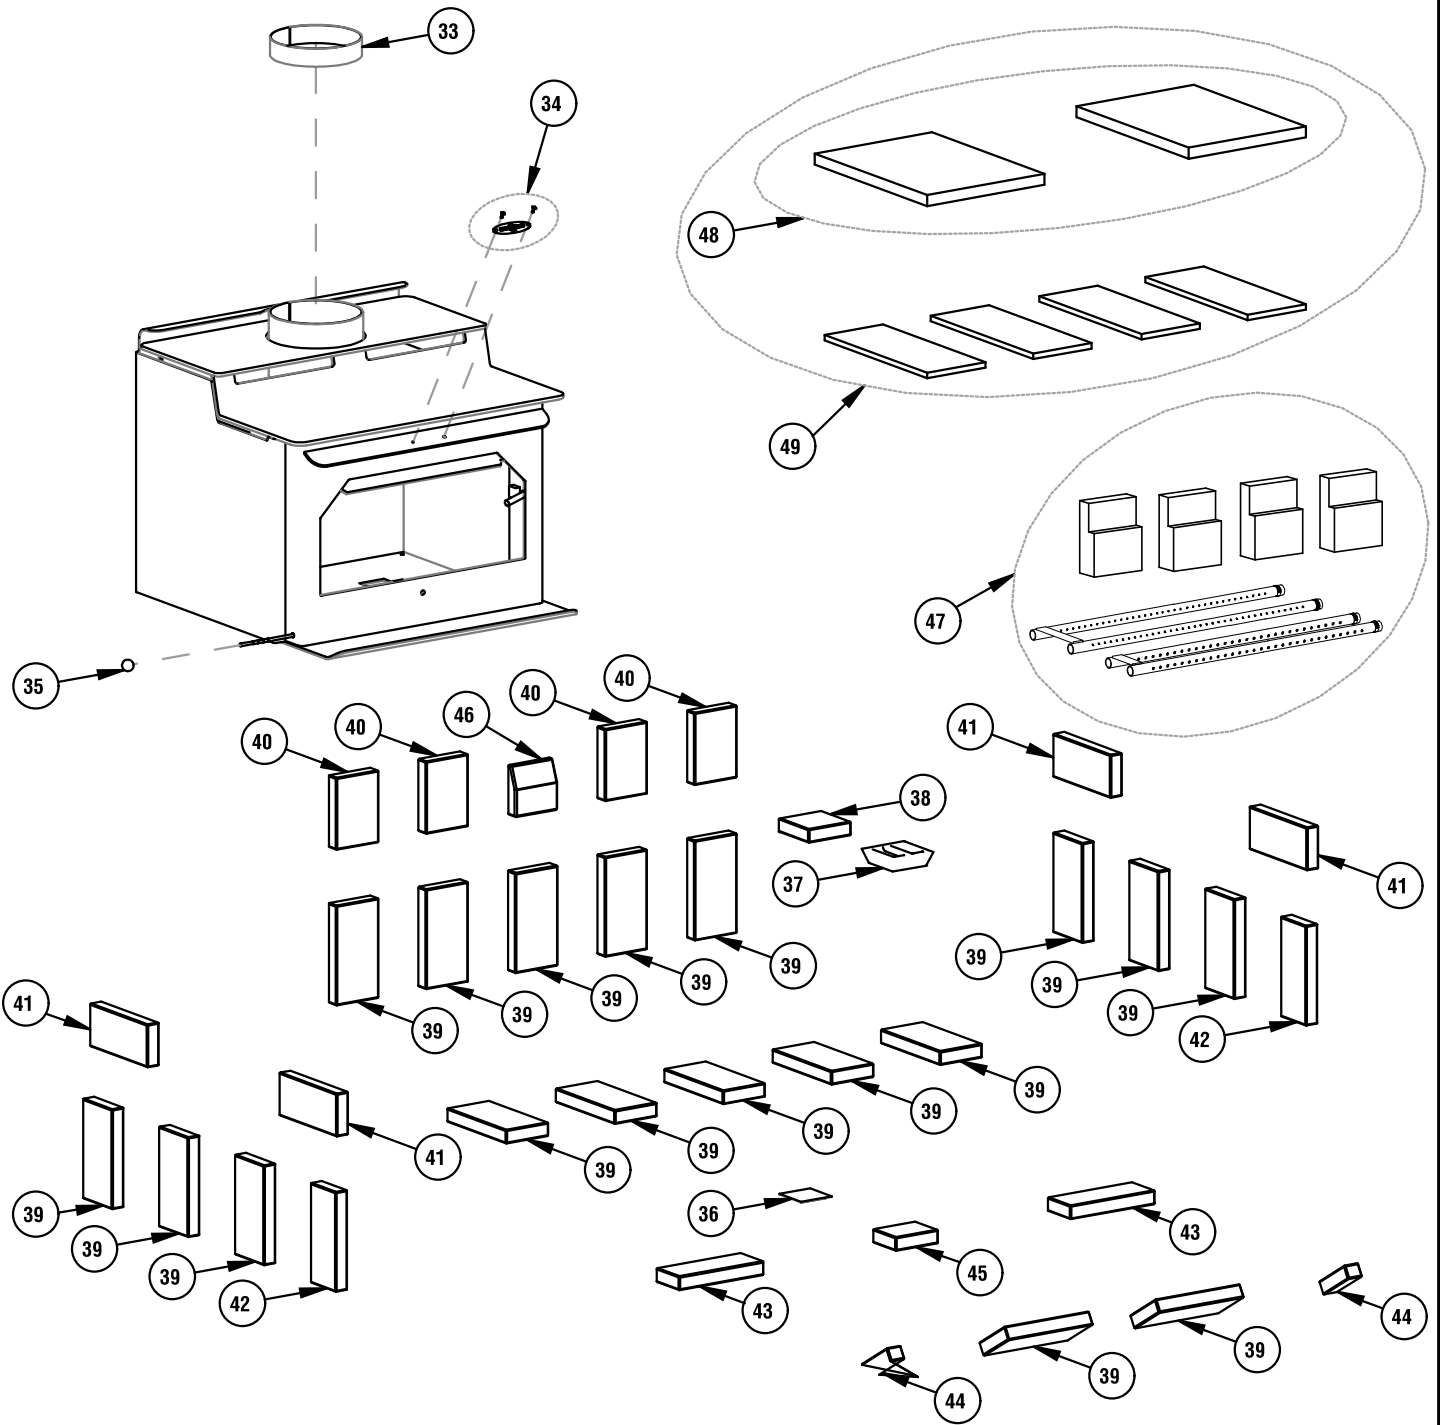

REPLACEMENT PARTS - MODEL ST310

Contact an Lennox Hearth Products dealer to obtain any of these parts. Never use substitute materials. Use of non-approved parts can result in poor performance and safety hazards.

FRONT DOOR PARTS LIST

Item #	Cat. No.	Description
1	H5639	Door Rope Kit, 7/8" Dia. (6' 2")
2	H5629	Upper Hinge Pin
3	H5626	Upper Hinge Pin E-Clip
4	H5628	Lower Hinge Pin
6	H5640	Glass Gasket Kit (8' 4")
7	H5577	Set of 6 screws and 6 washers for door assembly
8	H5654	Spring Handle / Nickel
	H5653	Spring Handle / Gold
9	71099	Traditional Door Glass / Plain
	71100	Traditional Door Glass / Sailboat
	71095	Traditional Door Glass / Cattail
	71097	Traditional Door Glass / Evergreen
	71098	Traditional Door Glass / Floral
10	71082	Traditional Door Faceplate / Black
	71083	Traditional Door Faceplate / Gold
	71084	Traditional Door Faceplate / Nickel
	71149	Traditional Door Faceplate / Brushed Gold
	71146	Traditional Door Faceplate / Brushed Nickel
11	H5562	Traditional Door Back w/ Handle (door gasket included)
ASH DRAWER PEDESTAL & PEDESTAL		
15	H5514	Small & Large Pedestal Rear Block Off Plate w/ Hole
16	H5556	Ash Drawer for Large Pedestal
17	H5564	Ash Plug Remover and Rake
18	H5516	Aluminum Flex Tubing Kit w/ clamp (15" of 4" dia.)
19	H5565	6" x 6-1/2" Rodent Screen
LEGS AND LEG PARTS		
18	H5516	Aluminum Flex Tubing Kit w/ clamp (15" of 4" dia.)
20	H5558	Single Black Cascade Leg
21	H5669	Single Black Olympic Leg
	H5622	Single Gold Olympic Leg
	H5621	Single Nickel Olympic Leg
	H5620	Single Brushed Gold Olympic Leg
	H5619	Single Brushed Nickel Olympic Leg
22	H5649	Heatshield / Leg Fastener Kit
23	71117	Bottom Heatshield
24	H5662	Cascade / Olympic Leg Kit Outside Air Plenum Box

FSB BLOWER PARTS

25	H8062	FSB700 Blower Only Assembly w/ blower wiring harness
26	H5658	Fan Blade (FSB700)
27	H5657	Fan Cage (FSB700)
28	H8063	FSB700 Blower Only Wire Harness
29	H8064	Snap Switch w/gasket and screws
30	H5742	Speed Control - High Temperature (FSB700)
31	H8065	Control Panel Assembly w/ Snap Switch Housing Assembly
32	H8066	Control Switch (Manual, Off, Automatic)
ST310 STOVE PARTS		
33	H5626	Removable Inner Flue Collar Ring
34	H8079	Nameplate Kit w/ Hardware - Nickel (1 ea. Lennox® & 1 ea. Country™)
	H8080	Nameplate Kit w/ Hardware - Gold (1 ea. Lennox® & 1 ea. Country™)
35	H5650	Draft Rod Knob
36	H8081	Ash Block Off - Hearthplate
37	H5661	Cast Iron Ash Plug
38	H5582	1/2 Cut Brick for Ash Removal
39	H5612	Firebrick 4-1/2" x 9" (20 per stove)
40	H5589	Firebrick 4-1/4" x 6-1/2" (4 per stove)
41	H3098	Firebrick 3-7/8" x 8-3/4" (4 per stove)
42	H3100	Firebrick 3-7/8" x 9" (2 per stove)
43	H5614	Firebrick 3-1/2" x 9" (2 per stove)
44	H3099	Firebrick 1-1/2" x 4-1/2" (2 per stove)
45	H5581	Firebrick 3-1/2" x 4-1/2" (1 per stove)
46	H5594	Firebrick 4-1/2" x 4-1/2" (1 per stove)
47	H5566	Complete Baffle/Secondary Burn Tube Assembly (includes tubes and all mounting hardware)
48	H8023	Baffle Blanket 17" x 13" x 1" - Two Included
49	H8022	Baffle Board Kit w/ Baffle Blankets
MISCELLANEOUS PARTS		
	71052	Dry Graphite (Apply to door handle and door hinges)
	H5633	Anti Seize 2 gram pouch

REPLACEMENT PARTS - MODEL ST310

NOTE: DIAGRAMS & ILLUSTRATIONS ARE NOT TO SCALE.