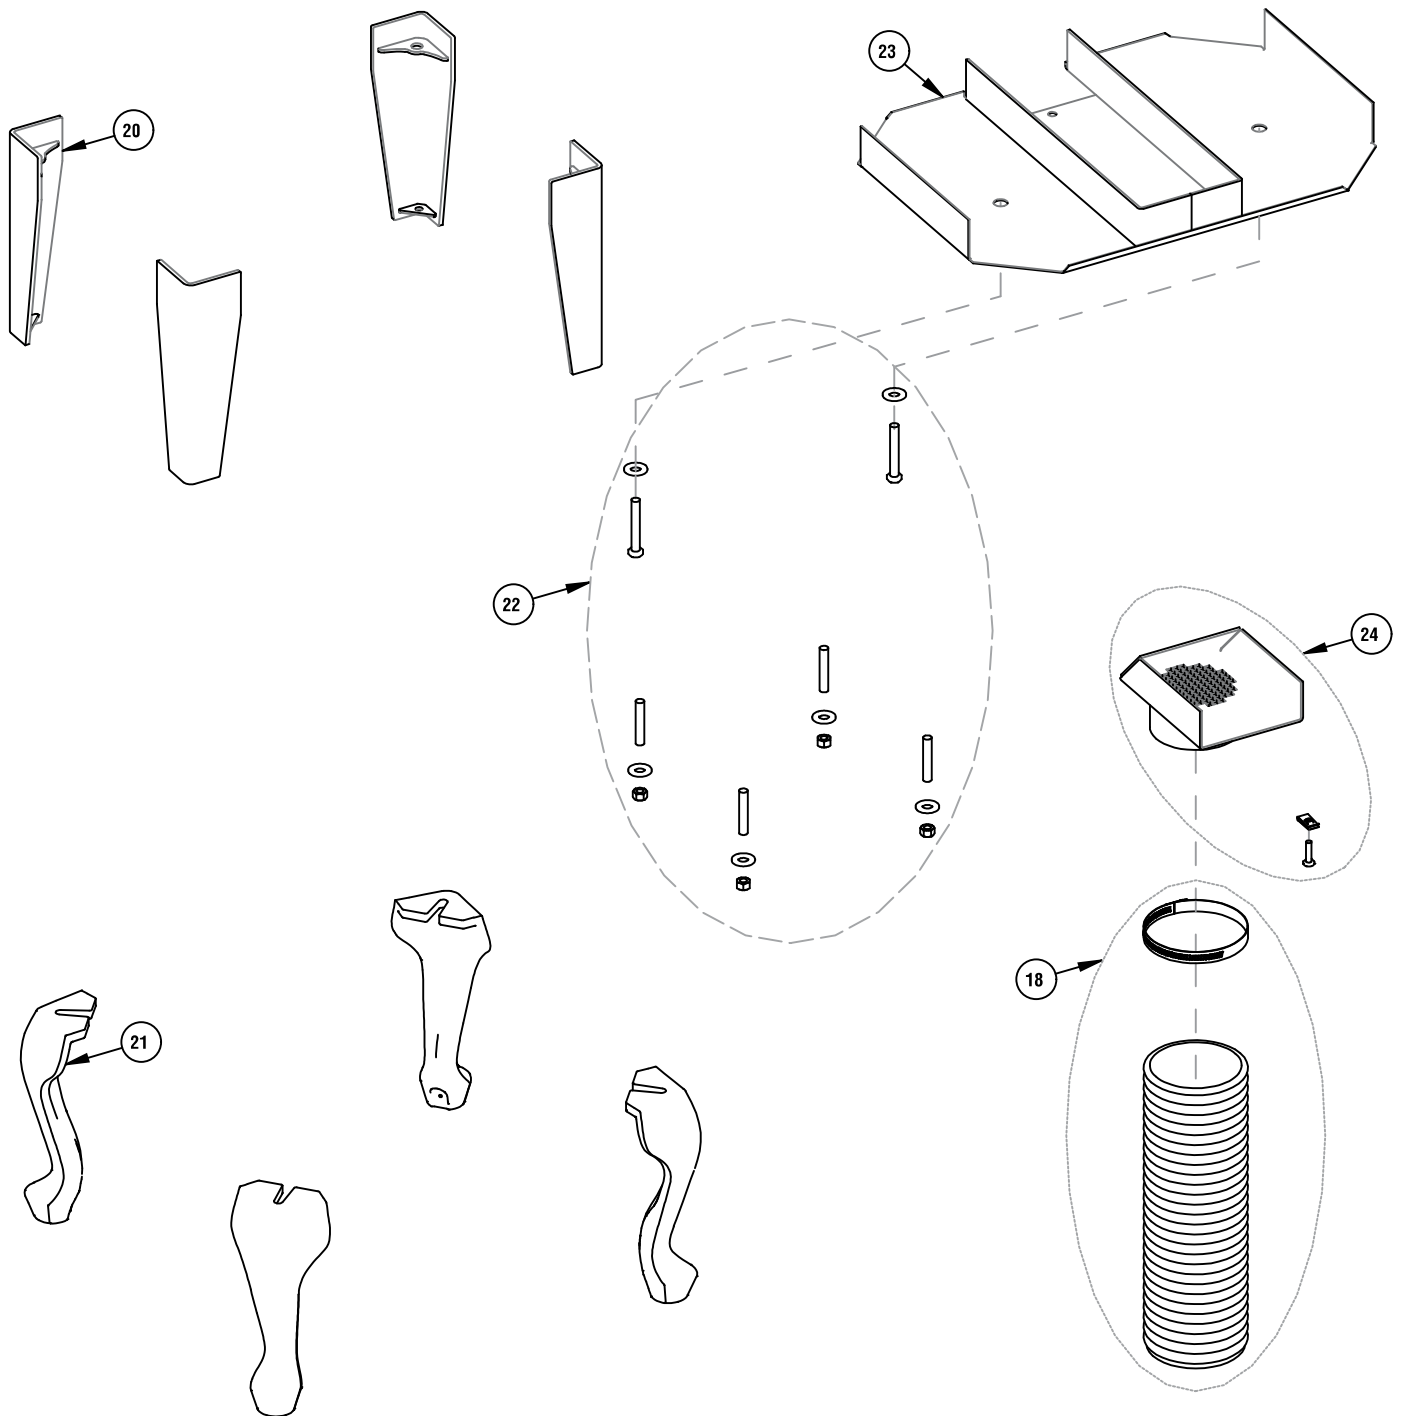

REPLACEMENT PARTS - MODEL ST310

Leg and Leg Parts

NOTE: DIAGRAMS & ILLUSTRATIONS ARE NOT TO SCALE.