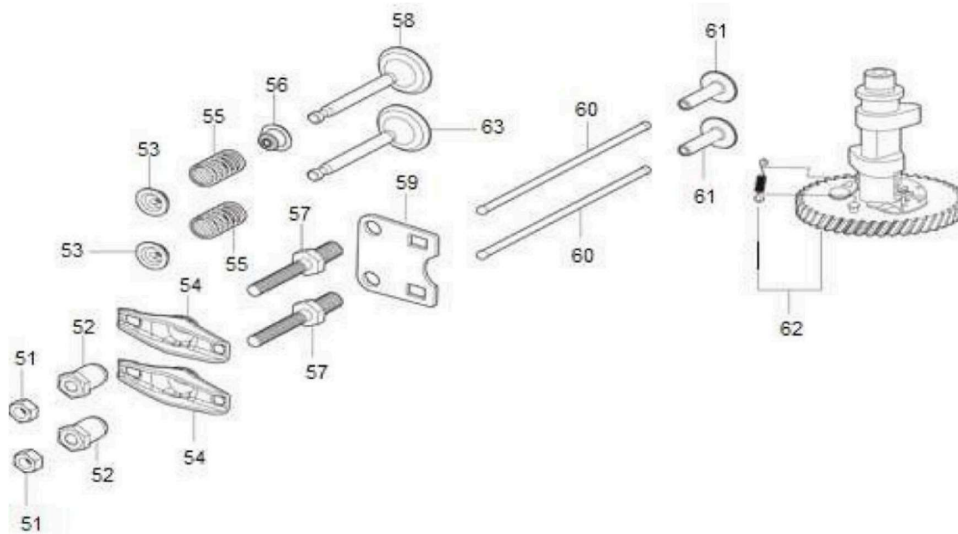

Id	Item #	Description	Quantity
26	45-0611	BALL BEARING	1
27	45-0612	BRACKET- CRANKCASE FRONT	1
28	80-0060	BOLT-STOPPER BRACKET	1
29	45-0613	GOVERNOR ARM	1
30	45-0480	WASHER- GOVERNOR ARM	1
31	45-0614	OIL- SEAL	1
32	45-0328	PIN	1

Crankcase Cover Subassembly

Id	Item #	Description	Quantity
33	45-0196	GASKET- CRANKCASE	1
34	45-0570	PIN	2
35	45-0616	WASHER- CRANKCASE COVER	1
36	45-0617	BLOCK- RETURNING OIL	1
37	80-0060	BOLT- STOPPER BRACKET	1
38	45-0618	GOVERNOR PLATE SPINDLE	1
39	45-0197	SEAL- OIL	1
40	45-0619	BOLT- CRANKCASE	6
41	45-0620	GOVERNOR GEAR ASSY	1
42	45-0621	CRANKCASE COVER	1

Piston Subassembly

Id	Item #	Description	Quantity
43	45-0622	RING- THE FIRST	1
44	45-0623	RING- THE SECOND	1
45	45-0624	RING SET- OIL	1
46	45-0625	PISTON	1
47	45-0350	PISTON- RING	2
48	45-0486	PIN- PISTON	1
49	45-0626	ROD- CONNECTING	1
50	45-0627	CRANKSHAFT ASSY	1

Valve Train//Camshaft Subassembly

Id	Item #	Description	Quantity
51	45-0269	NUT- VALVE LOCK	2
52	45-0271	NUT- VALVE ADJUSTING	2
53	45-0628	RETAINER- VALVE SPRING	2
54	45-0500	VALVE- ROCKER	2
55	45-0501	VALVE- SPRING	2
56	45-0629	GUIDE- SEAL	1
57	45-0270	BOLT- VALVE ADJUSTING	2
58	45-0630	VALVE- INTAKE	1
59	45-0631	LIFTER STOPPER PLATE SUBASSY	1
60	45-0632	VALVE- LIFTER	2
61	45-0633	VALVE- TAPPET	2
62	45-0634	CAMSHAFT ASSY	1
63	45-0635	VALVE- EXHAUST	1