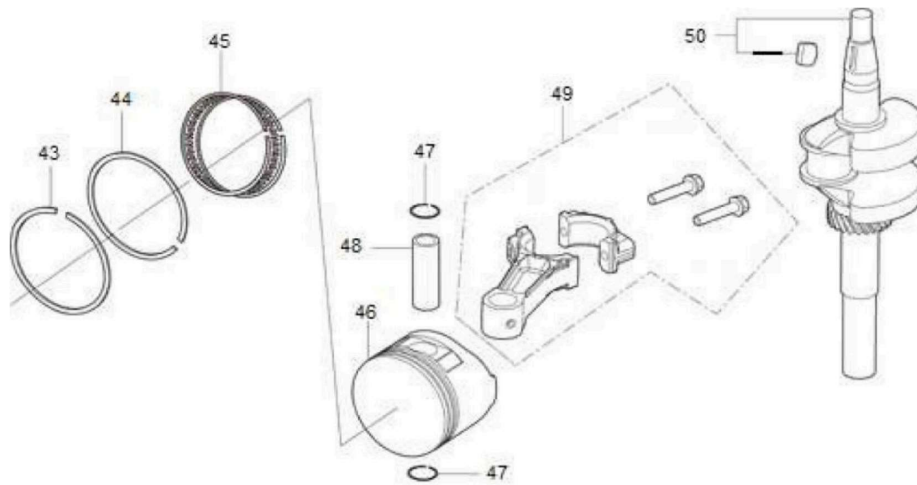

Piston Subassembly

Id	Item #	Description	Quantity
43	45-0622	RING- THE FIRST	1
44	45-0623	RING- THE SECOND	1
45	45-0624	RING SET- OIL	1
46	45-0625	PISTON	1
47	45-0350	PISTON- RING	2
48	45-0486	PIN- PISTON	1
49	45-0626	ROD- CONNECTING	1
50	45-0627	CRANKSHAFT ASSY	1