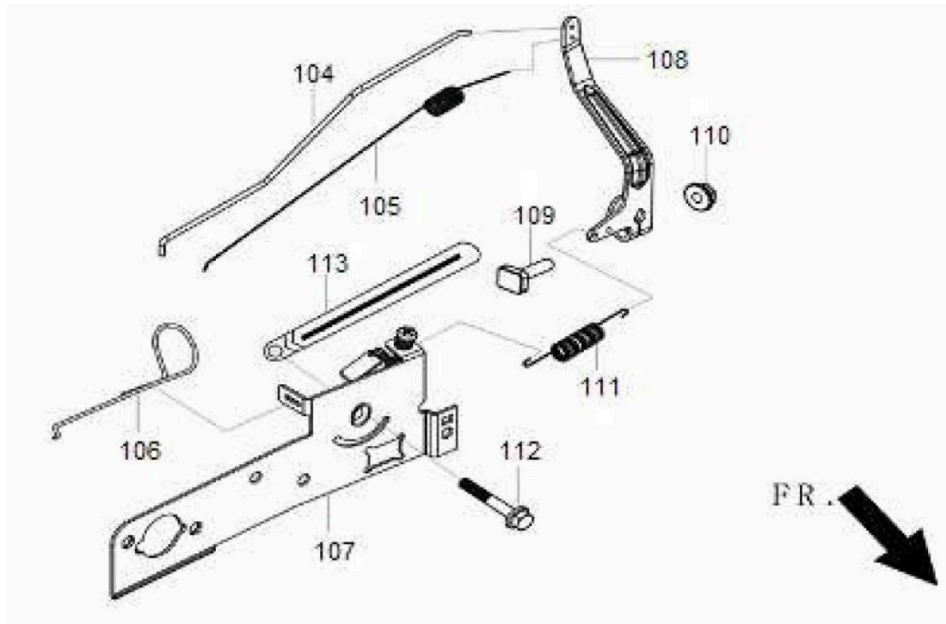

Throttle Control Assembly

Id	Item #	Description	Quantity
104	45-0660	ROD- GOVERNOR	1
105	45-0661	SPRING- THROTTLE VALVE RETURN	1
106	45-0662	ROD- CHOKE	1
107	45-0663	THROTTLE CONTROL ASSY	1
108	45-0664	GOVERNOR SUPPORT ASSY	1
109	45-0282	BOLT- GOVERNOR SUPPORT	1
110	45-0324	NUT	1
111	45-0665	SPRING- GOVERNOR	1
112	45-0666	BOLT- GOVERNOR PLATE	1
113	45-0335	CLIP	1