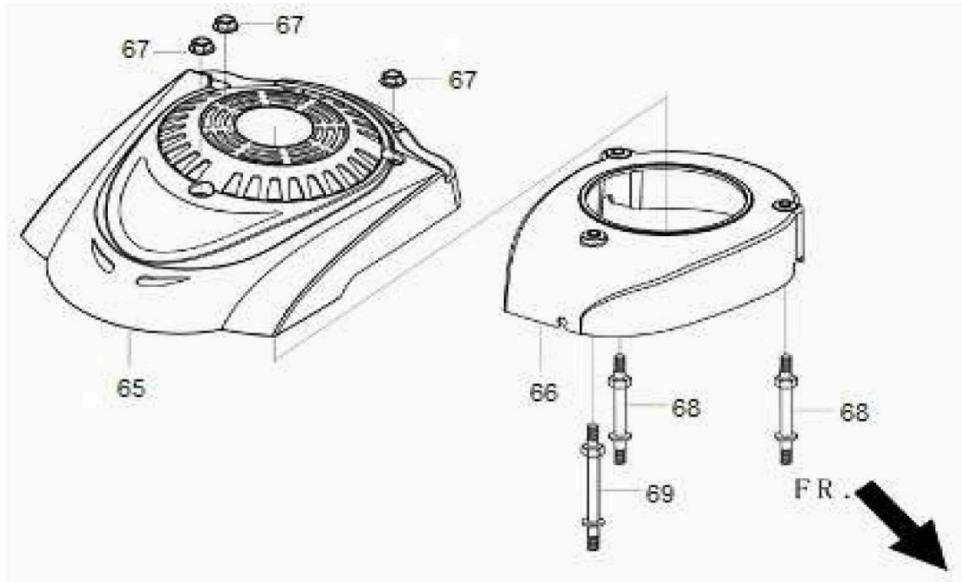

Shrouds

Id	Item #	Description	Quantity
65	45-0199	ENGINE HOUSING 170CC	1
66	45-0636	SHROUD- INNER	1
67	45-0324	NUT- GOVERNOR SUPPORT	3
68	45-0637	STUD- SHROUD MOUNTING	2
69	45-0638	STUD- LONG- SHROUD MOUNTING	1