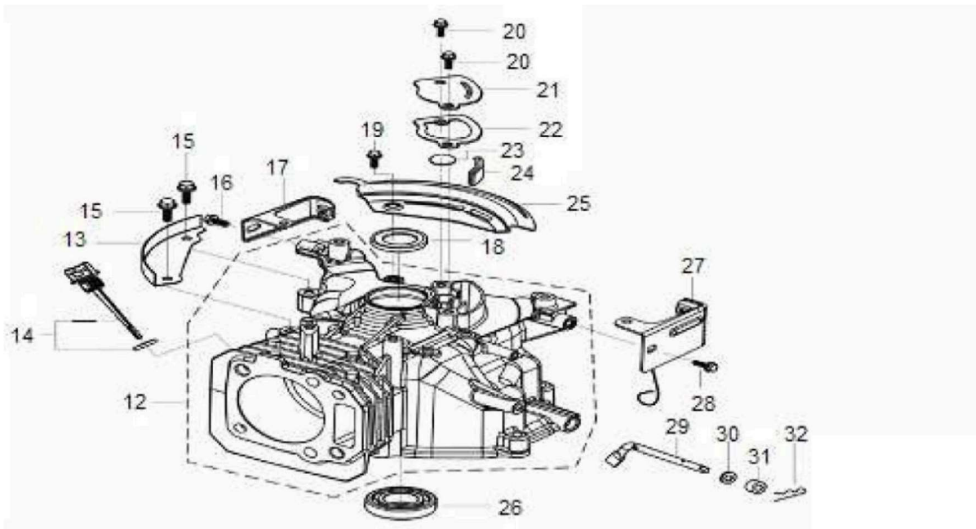

Cylinder Head Subassembly

Id	Item #	Description	Quantity
1	45-0190	CYLINDER HEAD COVER SUBASSY	1
2	45-0191	GASKET- CYLINDER HEAD COVER	1
3	45-0598	CYLINDER HEAD SUBASSY	1
4	45-0599	GASKET- CYLINDER HEAD	1
5	80-0060	BOLT-STOPPER BRACKET	4
6	45-0192	SPARK PLUG	1
7	45-0600	BOLT-CYLINDER HEAD	4
8	45-0193	BRACKET- MUFFLER SHIELD	1
9	80-0060	BOLT-STOPPER BRACKET	1
10	45-0601	STUD- CARBURETOR	2
11	45-0602	PIN- CYLINDER HEAD	2

Crankcase/governor gear Assembly

Id	Item #	Description	Quantity
12	45-0603	CRANKCASE SUBASSY	1
13	45-0604	CRANKCASE SHIELD	1
14	45-0194	OIL DIPSTICK SUBASSY	1
15	80-0060	BOLT-STOPPER BRACKET	2
16	80-0060	BOLT-STOPPER BRACKET	1
17	45-0675	BRACKET- FUEL TANK	1
18	45-0195	SEAL-OIL	1
19	80-0060	BOLT-STOPPER BRACKET	1
20	80-0060	BOLT-STOPPER BRACKET	2
21	45-0606	PLATE-BREATHER GROOVE COVER	1
22	45-0607	GASKET- BREATHER GROOVE	1
23	45-0608	BREATHER RING	1
24	45-0609	STRAINER	1
25	45-0610	SHIELD- CRANKCASE REAR	1

Id	Item #	Description	Quantity
26	45-0611	BALL BEARING	1
27	45-0612	BRACKET- CRANKCASE FRONT	1
28	80-0060	BOLT-STOPPER BRACKET	1
29	45-0613	GOVERNOR ARM	1
30	45-0480	WASHER- GOVERNOR ARM	1
31	45-0614	OIL- SEAL	1
32	45-0328	PIN	1

Crankcase Cover Subassembly

Id	Item #	Description	Quantity
33	45-0196	GASKET- CRANKCASE	1
34	45-0570	PIN	2
35	45-0616	WASHER- CRANKCASE COVER	1
36	45-0617	BLOCK- RETURNING OIL	1
37	80-0060	BOLT- STOPPER BRACKET	1
38	45-0618	GOVERNOR PLATE SPINDLE	1
39	45-0197	SEAL- OIL	1
40	45-0619	BOLT- CRANKCASE	6
41	45-0620	GOVERNOR GEAR ASSY	1
42	45-0621	CRANKCASE COVER	1