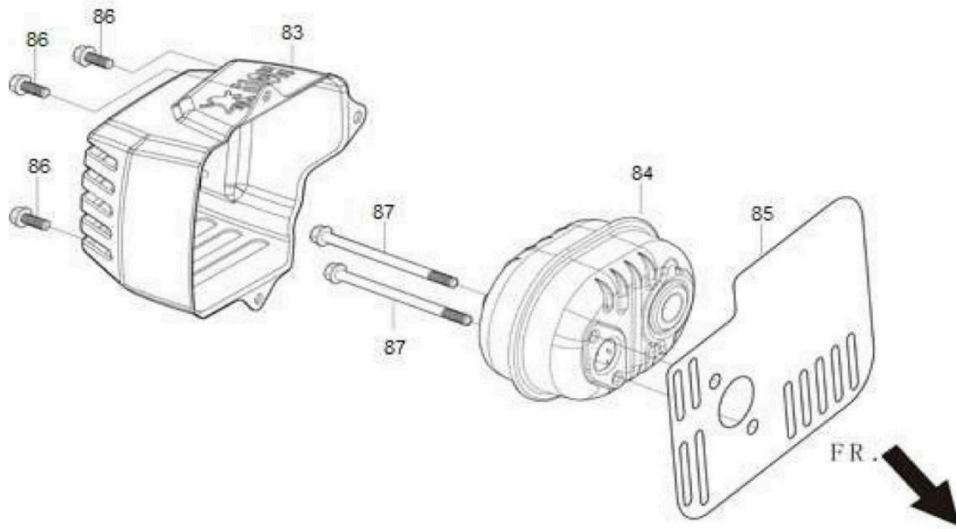

Muffler Assembly

Id	Item #	Description	Quantity
83	45-0208	OUTTER MUFFLER- COVER 170CC	1
84	45-0209	OUTTER MUFFLER COVER ASSY	1
85	45-0210	EXHAUST PORT GASKET	1
86	80-0060	BOLT- STOPPER BRACKET	3
87	45-0642	BOLT- MUFFLER	2