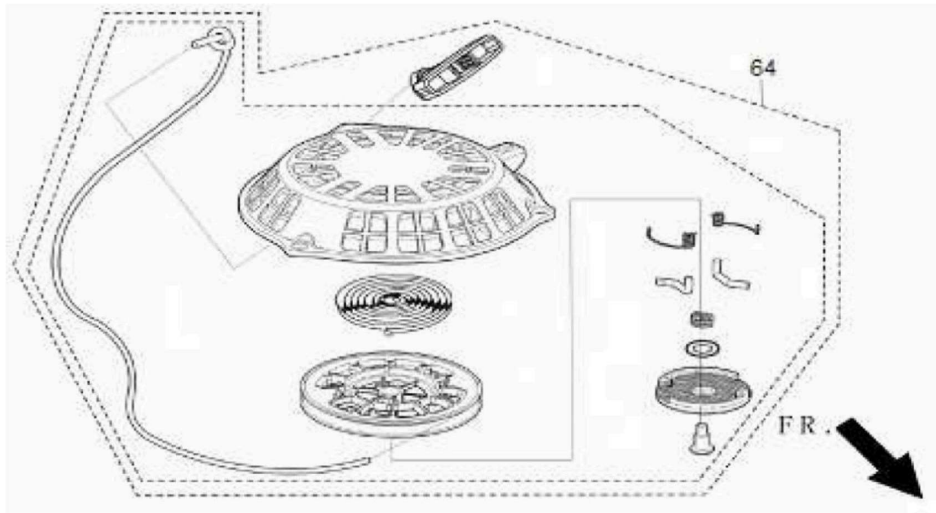

Recoil Starter

Id	Item #	Description	Quantity
64	45-0198	RECOIL STARTER ASSY	1