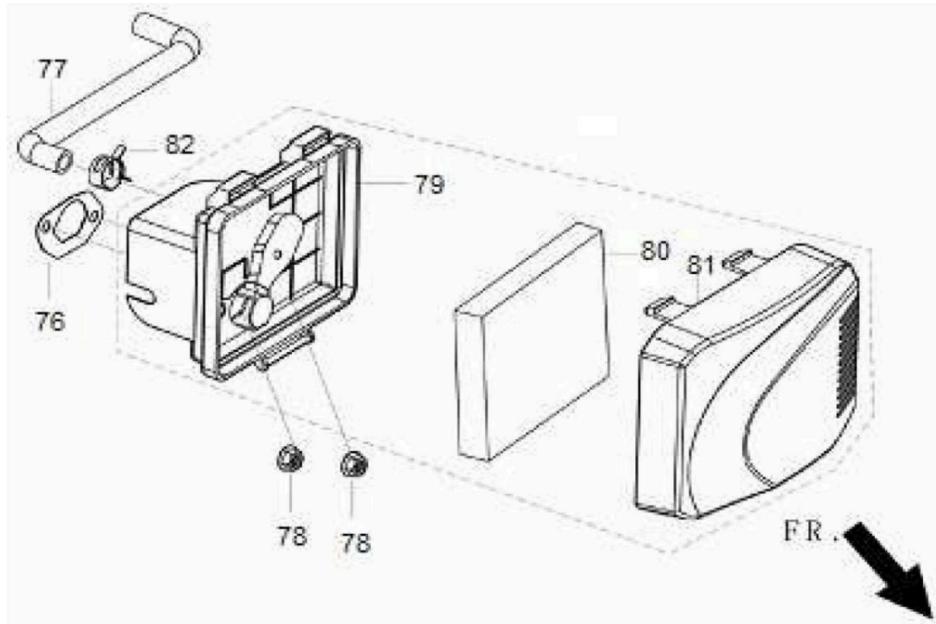

Air Cleaner

Id	Item #	Description	Quantity
76	45-0203	GASKET-AIR CLEANER	1
77	45-0204	BREATHER- TUBE	1
78	45-0324	NUT- AIR CLEANER	2
79	45-0205	AIR CLEANER CASE- 170CC	1
80	45-0206	AIR FILTER ELEMENT- 170CC	1
81	45-0207	AIR CLEANER- CASE COVER	1
82	45-0641	CLIP- AIR CLEANER	1