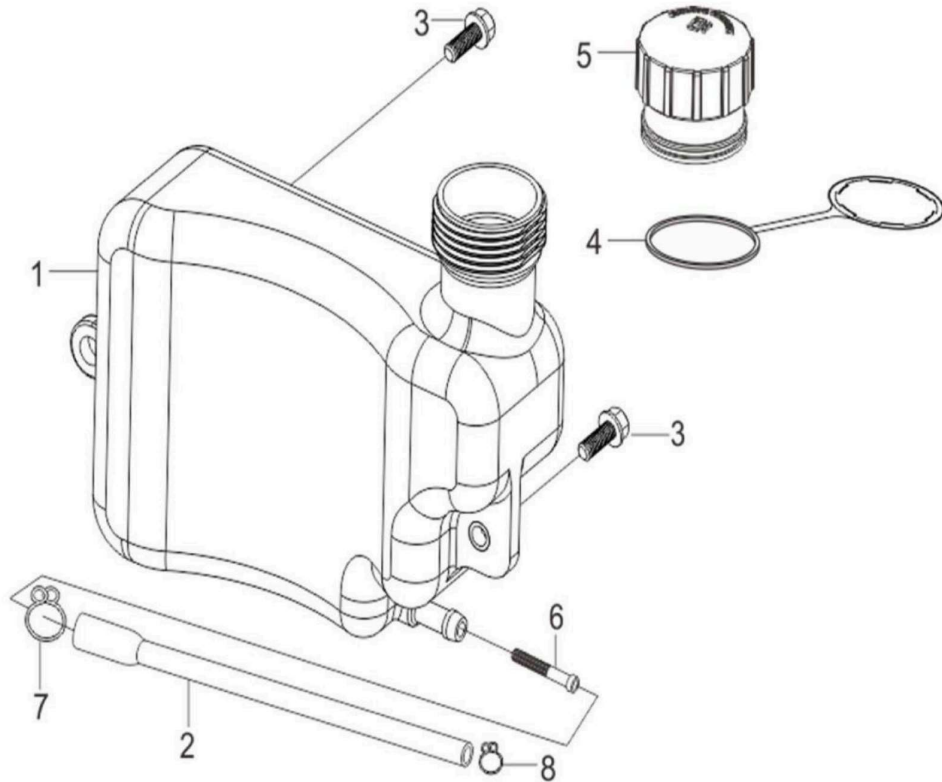

Fuel Tank Assembly

Id	Item #	Description	Quantity
1	45-0683	FUEL TANK - 170CC	1
2	45-0656	TUBE - FUEL	1
3	45-0643	BOLT	2
4	45-0689	FUEL TANK CHAIN	1
5	45-0690	FUEL TANK CAP - 170CC	1
6	45-0644	STRAINER - FUEL	1
7	45-0645	CLIP - HOSE	1