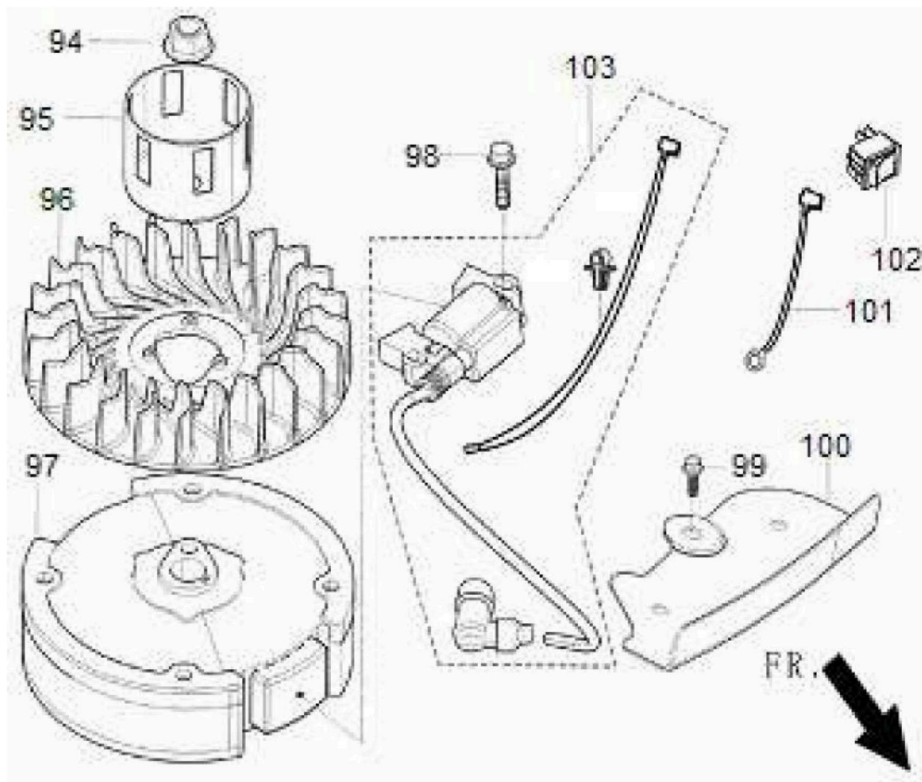

Flywheel//Impeller/Starter Pulley/Ignition Coil

Id	Item #	Description	Quantity
94	45-0520	NUT- FLYWHEEL	1
95	45-0654	PULLE-STARTER	1
96	45-0655	IMPELLER	1
97	45-0656	FLYWHEEL SUBASSY	1
98	45-0657	BOLT- IGNITION COIL	1
99	80-0060	BOLT- STOPPER BRACKET	1
100	45-0658	SHIELD- FUEL TANK LEFT	1
101	45-0659	WIRE- GROUND	1
102	45-0716	ENGINE SWITCH- 170CC	1