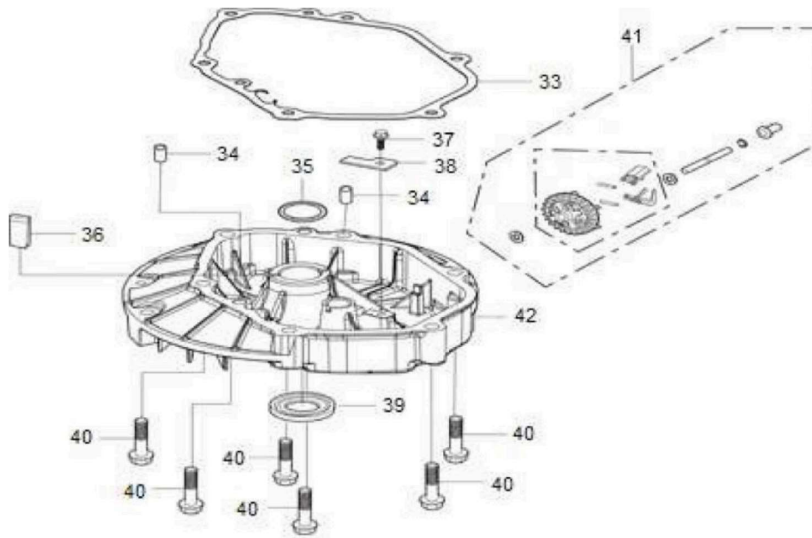

Cylinder Head Subassembly

Id	Item #	Description	Quantity
1	45-0190	CYLINDER HEAD COVER SUBASSY	1
2	45-0191	GASKET- CYLINDER HEAD COVER	1
3	45-0598	CYLINDER HEAD SUBASSY	1
4	45-0599	GASKET- CYLINDER HEAD	1
5	80-0060	BOLT-STOPPER BRACKET	4
6	45-0192	SPARK PLUG	1
7	45-0600	BOLT-CYLINDER HEAD	4
8	45-0193	BRACKET- MUFFLER SHIELD	1
9	80-0060	BOLT-STOPPER BRACKET	1
10	45-0601	STUD- CARBURETOR	2
11	45-0602	PIN- CYLINDER HEAD	2

Crankcase/governor gear Assembly

Id	Item #	Description	Quantity
12	45-0603	CRANKCASE SUBASSY	1
13	45-0604	CRANKCASE SHIELD	1
14	45-0194	OIL DIPSTICK SUBASSY	1
15	80-0060	BOLT-STOPPER BRACKET	2
16	80-0060	BOLT-STOPPER BRACKET	1
17	45-0675	BRACKET- FUEL TANK	1
18	45-0195	SEAL-OIL	1
19	80-0060	BOLT-STOPPER BRACKET	1
20	80-0060	BOLT-STOPPER BRACKET	2
21	45-0606	PLATE-BREATHER GROOVE COVER	1
22	45-0607	GASKET- BREATHER GROOVE	1
23	45-0608	BREATHER RING	1
24	45-0609	STRAINER	1
25	45-0610	SHIELD- CRANKCASE REAR	1

Id	Item #	Description	Quantity
26	45-0611	BALL BEARING	1
27	45-0612	BRACKET- CRANKCASE FRONT	1
28	80-0060	BOLT-STOPPER BRACKET	1
29	45-0613	GOVERNOR ARM	1
30	45-0480	WASHER- GOVERNOR ARM	1
31	45-0614	OIL- SEAL	1
32	45-0328	PIN	1

Crankcase Cover Subassembly

Id	Item #	Description	Quantity
33	45-0196	GASKET- CRANKCASE	1
34	45-0570	PIN	2
35	45-0616	WASHER- CRANKCASE COVER	1
36	45-0617	BLOCK- RETURNING OIL	1
37	80-0060	BOLT- STOPPER BRACKET	1
38	45-0618	GOVERNOR PLATE SPINDLE	1
39	45-0197	SEAL- OIL	1
40	45-0619	BOLT- CRANKCASE	6
41	45-0620	GOVERNOR GEAR ASSY	1
42	45-0621	CRANKCASE COVER	1