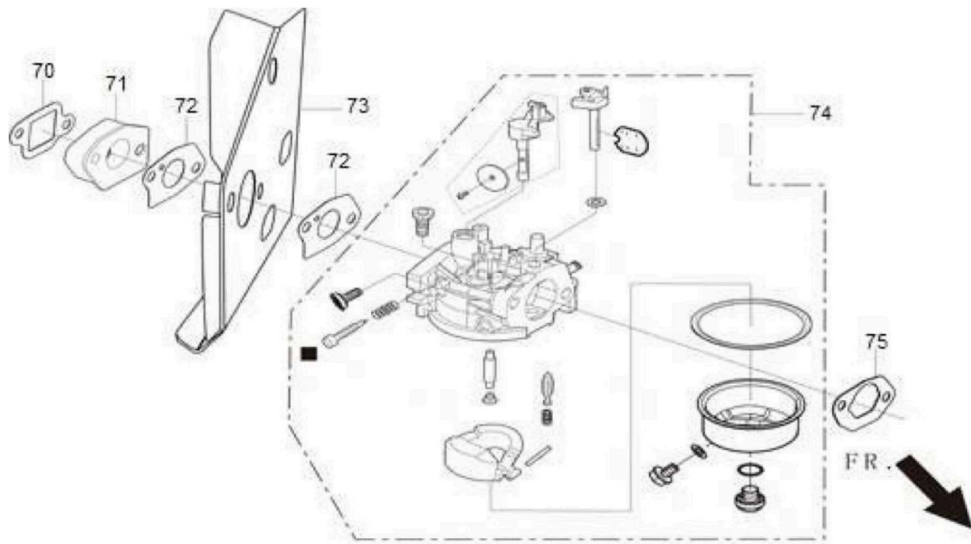

Carburetor Assembly

Id	Item #	Description	Quantity
70	45-0200	GASKET- INSULATOR PLATE	1
71	45-0639	PLATE- CARBURETOR INSULATOR	1
72	45-0201	GASKET- CARBURETOR	2
73	45-0640	GASKET- CARBURETOR INSULATOR	1
74	45-0202	CARBURETOR ASSY	1
75	45-0203	GASKET- AIR CLEANER	1