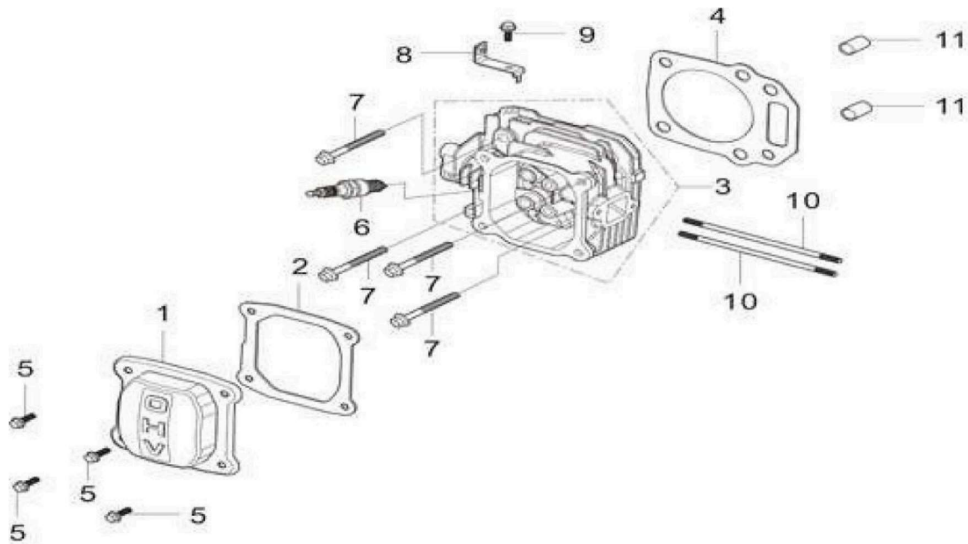

Cylinder Head Subassembly

Id	Item #	Description	Quantity
1	45-0190	CYLINDER HEAD COVER SUBASSY	1
2	45-0191	GASKET- CYLINDER HEAD COVER	1
3	45-0598	CYLINDER HEAD SUBASSY	1
4	45-0599	GASKET- CYLINDER HEAD	1
5	80-0060	BOLT-STOPPER BRACKET	4
6	45-0192	SPARK PLUG	1
7	45-0600	BOLT-CYLINDER HEAD	4
8	45-0193	BRACKET- MUFFLER SHIELD	1
9	80-0060	BOLT-STOPPER BRACKET	1
10	45-0601	STUD- CARBURETOR	2
11	45-0602	PIN- CYLINDER HEAD	2

Crankcase/governor gear Assembly

Id	Item #	Description	Quantity
12	45-0603	CRANKCASE SUBASSY	1
13	45-0604	CRANKCASE SHIELD	1
14	45-0194	OIL DIPSTICK SUBASSY	1
15	80-0060	BOLT-STOPPER BRACKET	2
16	80-0060	BOLT-STOPPER BRACKET	1
17	45-0675	BRACKET- FUEL TANK	1
18	45-0195	SEAL-OIL	1
19	80-0060	BOLT-STOPPER BRACKET	1
20	80-0060	BOLT-STOPPER BRACKET	2
21	45-0606	PLATE-BREATHER GROOVE COVER	1
22	45-0607	GASKET- BREATHER GROOVE	1
23	45-0608	BREATHER RING	1
24	45-0609	STRAINER	1
25	45-0610	SHIELD- CRANKCASE REAR	1

Id	Item #	Description	Quantity
26	45-0611	BALL BEARING	1
27	45-0612	BRACKET- CRANKCASE FRONT	1
28	80-0060	BOLT-STOPPER BRACKET	1
29	45-0613	GOVERNOR ARM	1
30	45-0480	WASHER- GOVERNOR ARM	1
31	45-0614	OIL- SEAL	1
32	45-0328	PIN	1

Crankcase Cover Subassembly

Id	Item #	Description	Quantity
33	45-0196	GASKET- CRANKCASE	1
34	45-0570	PIN	2
35	45-0616	WASHER- CRANKCASE COVER	1
36	45-0617	BLOCK- RETURNING OIL	1
37	80-0060	BOLT- STOPPER BRACKET	1
38	45-0618	GOVERNOR PLATE SPINDLE	1
39	45-0197	SEAL- OIL	1
40	45-0619	BOLT- CRANKCASE	6
41	45-0620	GOVERNOR GEAR ASSY	1
42	45-0621	CRANKCASE COVER	1