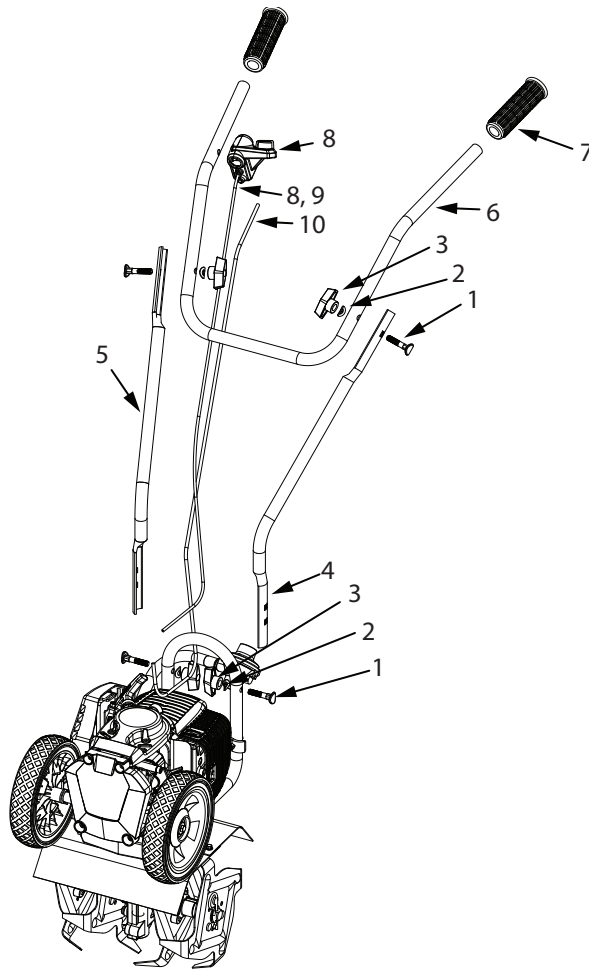

ILLUSTRATED PARTS BREAKDOWN - Handlebar Parts Explosion

ITEM NO.	PART NO.	DESCRIPTION	QTY.
1	4642	BOLT, HANDLE CLAMP	4
2	4641	WASHER CURVED	4
3	4640	NUT, T-HANDLE	4
4	11078	MIDDLE HANDLEBAR LEFT	1
5	11077	MIDDLE HANDLEBAR RIGHT	1
6	11045	UPPER HANDLEBAR LOOP	1
7	13309	HANDLEBAR GRIP	2
8	17483	ON/OFF SWITCH HOUSING KIT	1
9	17209	POWER CABLE WITH ON/OFF SWITCH	1
10	14645	THROTTLE CABLE	1