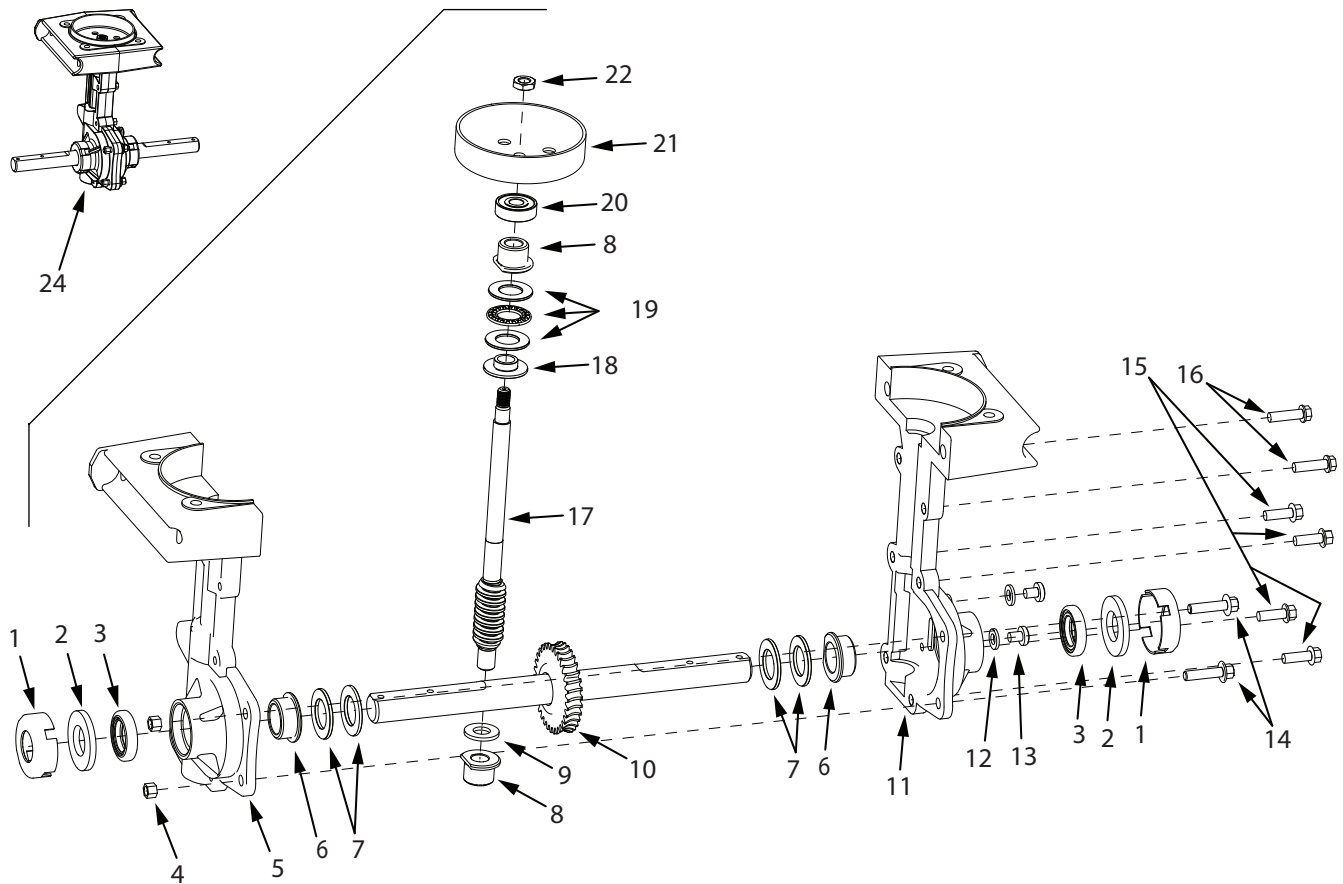

ILLUSTRATED PARTS BREAKDOWN - Transmission Parts Explosion

ITEM NO.	PART NO.	DESCRIPTION	QTY.
1	46144	DUST CAP	2
2	4606	WASHER, FIBER	2
3	4646	SEAL, TINE SHAFT	2
4	4650	NUT, FLANGED HEX HD M6	2
5	46136	TRANSMISSION CASTING, LEFT	1
6	4645	BUSHING, TINE SHAFT	2
7	4610	SHIM, TINE SHAFT	4
8	4614	BUSHING, DRIVE SHAFT	2
9	4616	SPACER, BUSHING	1
10	4651	TINE GEAR & SHAFT ASSEMBLY	1
11	46135	TRANSMISSION CASTING, RIGHT	1
12	W1200117	WASHER M6 X 13 X 1.75 MM	2

ITEM NO.	PART NO.	DESCRIPTION	QTY.
13	13447	BOLT M6 X 1.0 X 8 MM PHILIPS	2
14	4649	BOLT M6 X 1.0 X 22 MM HEX FLG	2
15	4647	BOLT M6 X 1.0 X 18 MM HEX FLG	4
16	4648	BOLT M6 X 1.0 X 22 MM HEX FLG	2
17	21953	DRIVE SHAFT TRANSMISSION	1
18	4617	REDUCER, THRUST BEARING	1
19	4615	THRUST BEARING KIT	1
20	4623	BALL BEARING 9MM	1
21	300414	CLUTCH DRUM	1
22	4620	JAM NUT M8	1
23	46138	TRANSMISSION ASSEMBLY	1