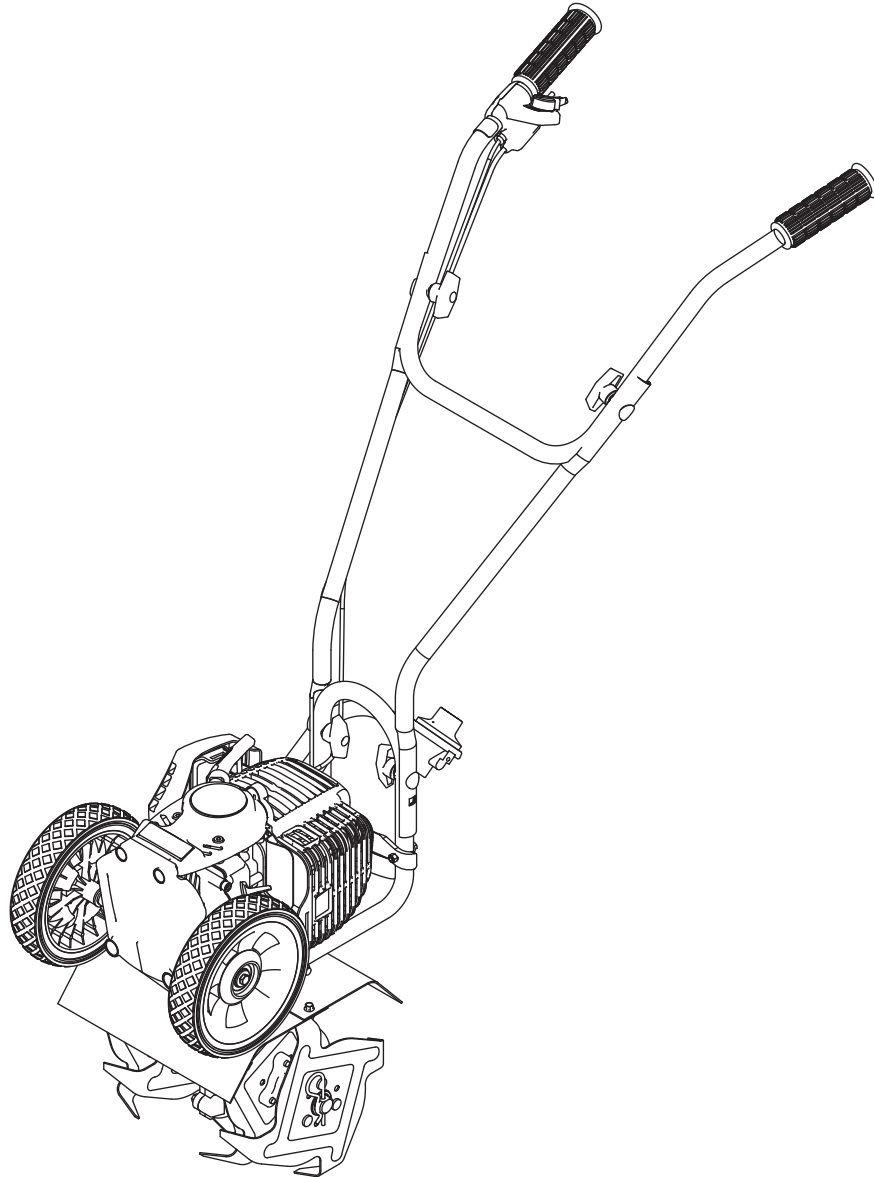

breez[™]

PROPANE TILLER

Operator's Manual
Original Operating Instructions

Breez[™] R2 **High Compression** **Propane Powered Tiller**

SN

Includes Model:

21046

P/N: 21327
ECN: 10633
REV1: 01/30/15
© 2015 Ardisam, Inc.
All Rights Reserved

ILLUSTRATED PARTS BREAKDOWN - Engine Assembly

ITEM NO.	PART NO.	DESCRIPTION	QTY.
1	10887	BOLT M5 X 0.8 X 16 MM PHILIPS	14
2	13197	AIR FILTER COVER	1
3	13198	AIR FILTER	1
4	17078	AIR FILTER FIBER	1
5	400020	NUT M5 X 0.8 MM TOPLOCK	2
6	17251	INTAKE BASE ASSEMBLY	1
7	16544	CARBURETOR PROPANE	1
8	13299	CARBURETOR GASKET	1
9	19169	REGULATOR HOSE ASSEMBLY	1
10	17252	CRANKCASE BREATHER HOSE	1
11	13328	CARBURETOR INSULATOR	1
12	17249	BOLT M5 X 0.8 X 70 MM HEX	2
13	13317	VALVE COVER BREATHER HOSE	1
14	13395	HOSE CLAMP 13.5 MM ID	2
15	13325	BOLT M4 X 0.7 X 20 MM PHILIPS	2
16	13252	IGNITION COIL	1
17	13243	SPARK PLUG NGK CMR6A	1
18	300471	BOLT M5 X 0.8 X 12 MM HEX	3
19	11041	ENGINE SHROUD BLACK	1
20	11043	ENGINE SHROUD CAP BLACK	1
21	11044	SCREW 3/16 X 1/2 INCH PHILIPS	1
22	13321	VALVE COVER	1
23	13324	VALVE COVER GASKET	1
24	13244	RECOIL CLUTCH	1
25	13194	RECOIL ASSEMBLY	1
26	13202	MUFFLER HEAT SHIELD	1

ILLUSTRATED PARTS BREAKDOWN - Hood & Tines Parts Explosion

ITEM NO.	PART NO.	DESCRIPTION	QTY.
1	18504	BOLT M5 X 0.8 X 30 MM FILLISTER	2
2	21061	LOWER HANDLEBAR	1
3	18504	BRACKET PROPANE TANK MOUNT	1
4	18504	NUT M5 NYLOC	2
5	18504	BOLT M3 X 0.5 X 12 MM PHILIPS	1
6	18504	NUT M3 NYLOC	1
7	18504	PROPANE TANK STRAP	1
8	18504	RUBBER PAD TANK STRAP	1
9	4625	BOLT M6 X 1.0 X 42 FLANGE HEX	4
10	IN58	NUT M5 NYLOC	2
11	21272	TINE SHIELD SIX HOLE ORANGE	2
12	176	BOLT M5 X 0.8 X 10 HEX	2
13	4652	COTTER HAIR PIN	2
14	4604	TINE -D- ASSEMBLY	1
15	4602	TINE -C- ASSEMBLY	1