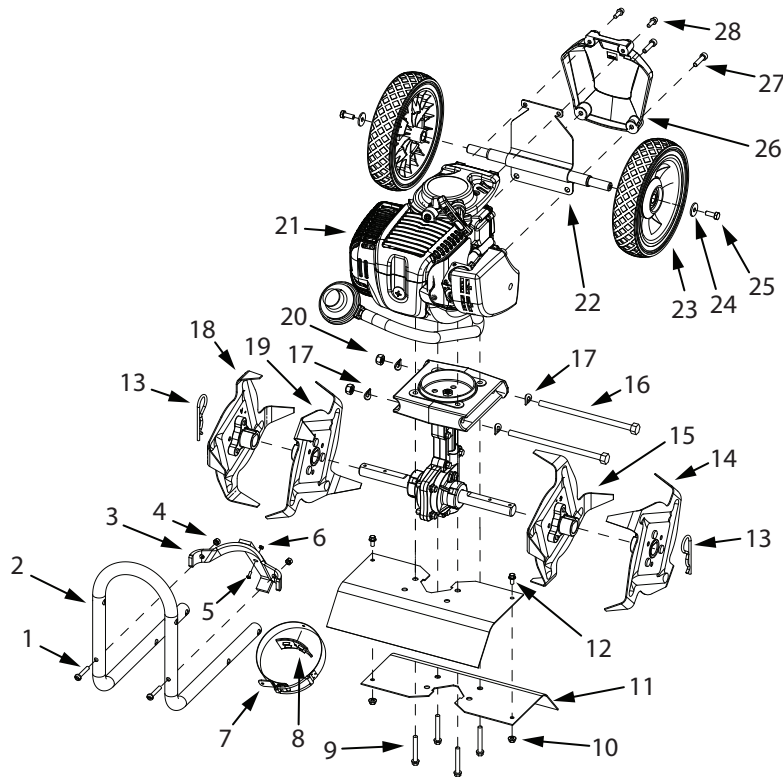

ILLUSTRATED PARTS BREAKDOWN - Hood & Tines Parts Explosion

ITEM NO.	PART NO.	DESCRIPTION	QTY.
1	18504	BOLT M5 X 0.8 X 30 MM FILLISTER	2
2	21061	LOWER HANDLEBAR	1
3	18504	BRACKET PROPANE TANK MOUNT	1
4	18504	NUT M5 NYLOC	2
5	18504	BOLT M3 X 0.5 X 12 MM PHILIPS	1
6	18504	NUT M3 NYLOC	1
7	18504	PROPANE TANK STRAP	1
8	18504	RUBBER PAD TANK STRAP	1
9	4625	BOLT M6 X 1.0 X 42 FLANGE HEX	4
10	IN58	NUT M5 NYLOC	2
11	21272	TINE SHIELD SIX HOLE ORANGE	2
12	176	BOLT M5 X 0.8 X 10 HEX	2
13	4652	COTTER HAIR PIN	2
14	4604	TINE -D- ASSEMBLY	1
15	4602	TINE -C- ASSEMBLY	1

ITEM NO.	PART NO.	DESCRIPTION	QTY.
16	46141	BOLT M8 X 1.25 X 155 MM HEX	2
17	4641	WASHER M8 CURVED	4
18	4601	TINE -A- ASSEMBLY	1
19	4603	TINE -B- ASSEMBLY	1
20	400023	NUT M8 NYLOC	2
21	21058	ENGINE 40CC 4-CYCLE PROPANE	1
22	21562	WHEEL MOUNT PLATE WITH AXLE	1
23	13189	WHEEL 180 X 38 MM GREY	2
24	18581	WASHER M6 X 20 X 2 MM	2
25	17986	BOLT M6 X 1.0 X 16 HEX	2
26	17204	COVER WHEEL MOUNT BLACK	1
27	13222	BOLT M6 X 1.0 X 25 MM SOCKET	2
28	17945	BOLT M5 X 0.8 X 16 MM SOCKET	2
-	18504	PROPANE TANK BRACKET KIT	1