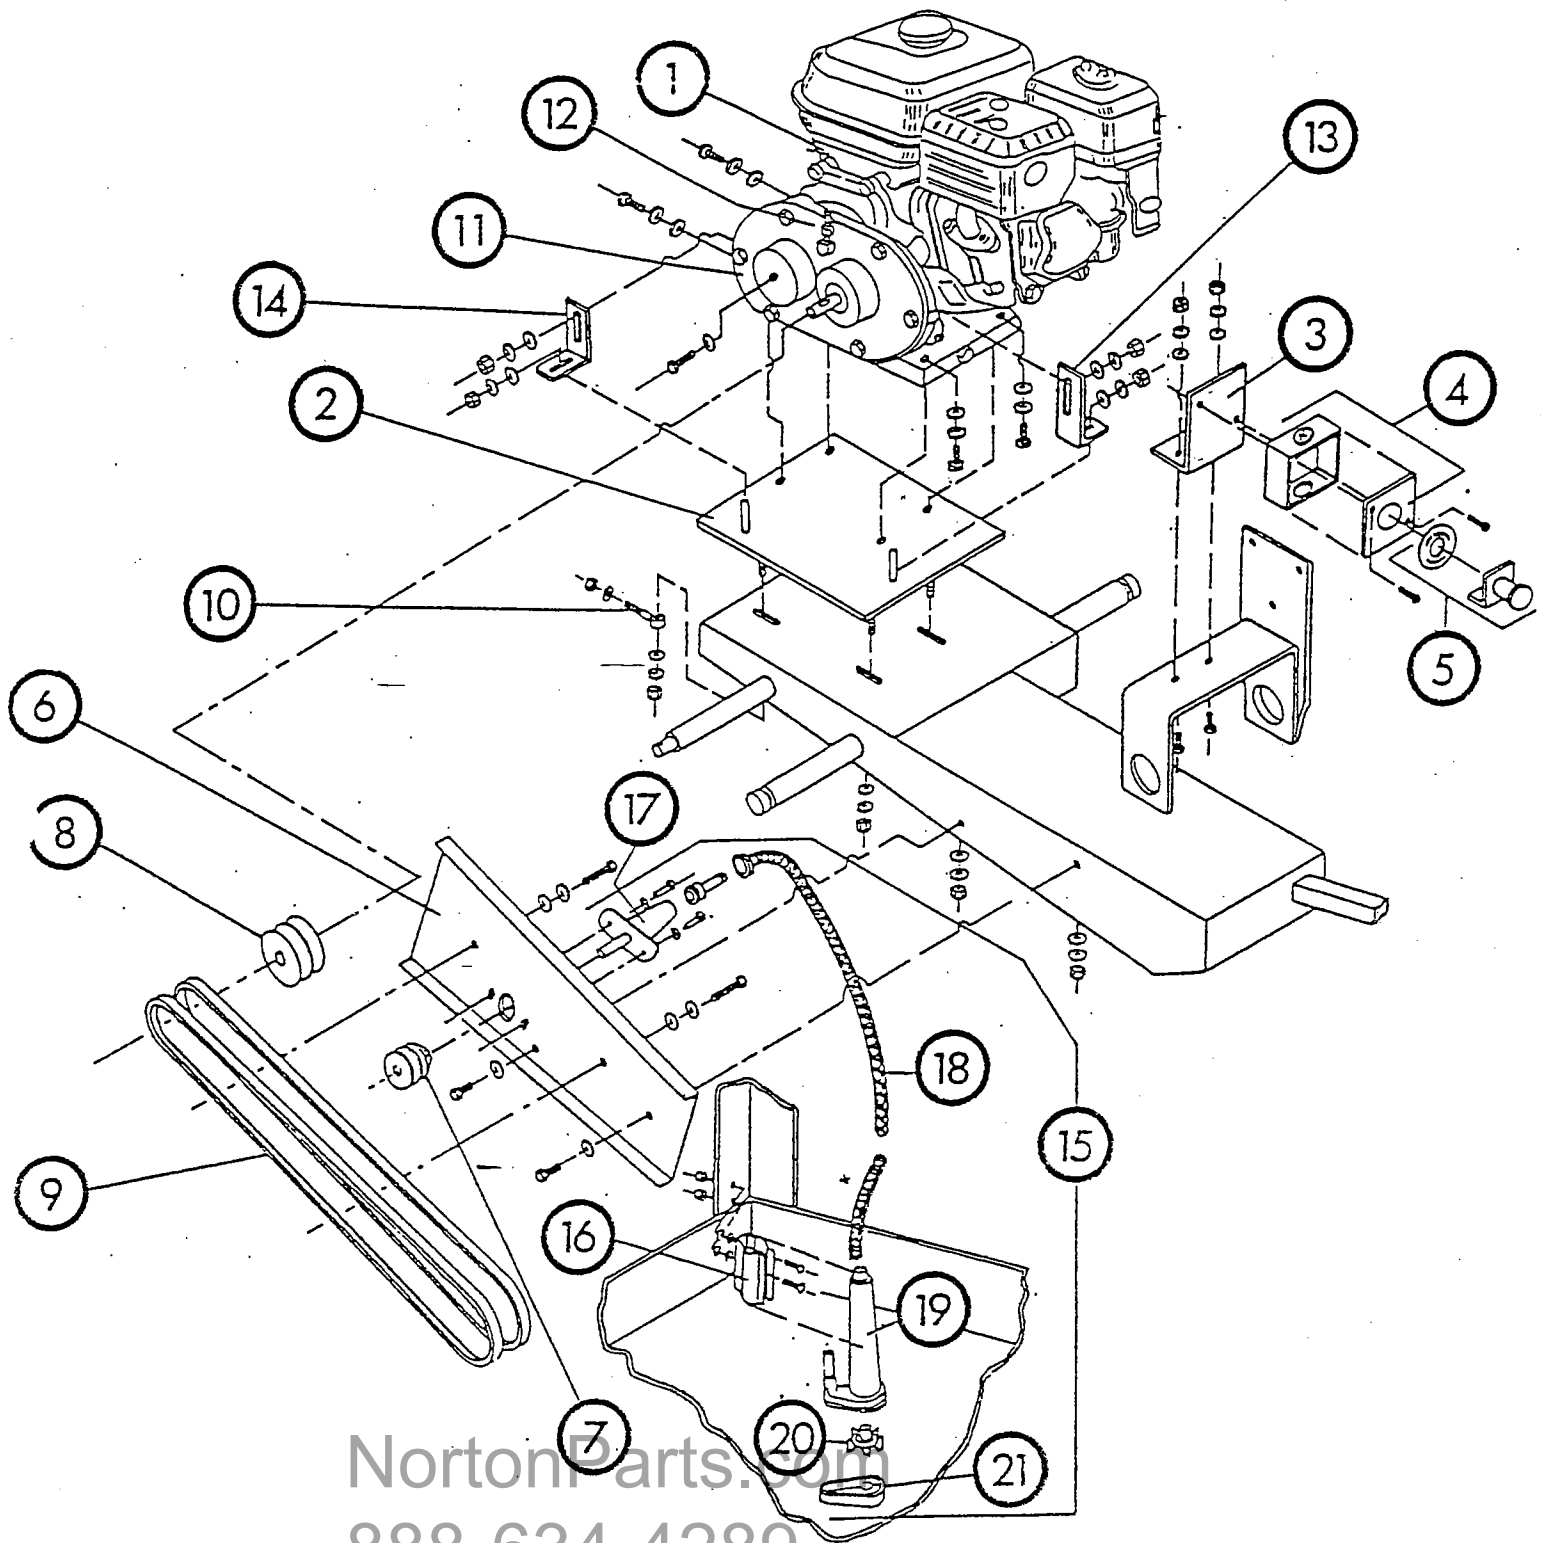

NortonParts.com
888-634-4289
An iBuy Stores Company

BRC353GAS & BBC543GAS
SERVICE PARTS LIST AND DESCRIPTION

ITEM NO.	DESCRIPTION	PART NO.
1	3 1/2 HP Gas Engine	OBS
	5 HP Gas Engine	216264
2	Engine Mounting Plate Kit	213589
3	Stop Switch Bracket Kit	213586
4	Stop Switch Box Kit	213587
5	Stop Switch, Button & Decal	83745
6	Belt Guard Bracket	213574
7	Water Pump Pulley	213590
8	Engine Pulley Kit USE 9201115 213572	213591
9	V-Belts (set of 2)	106142
10	Belt Tension Screw	73225
11	Speed Reducer Kit	214200
12	Speed Reducer Key	9201115
13	Speed Reducer Bracket (front)	213583
14	Speed Reducer Bracket (rear)	213584
15	Water Pump, Complete (LG910)	72305
16	Water Pump Clamp	76097
17	Pump Drive End Complete	72297
18	Flexible Shaft Complete	72307
19	Pump Body	72284
20	Pump Impeller	72862
21	Pump Plastic Screen	72186

NortonParts.com
888-634-4289
An iBuy Stores Company