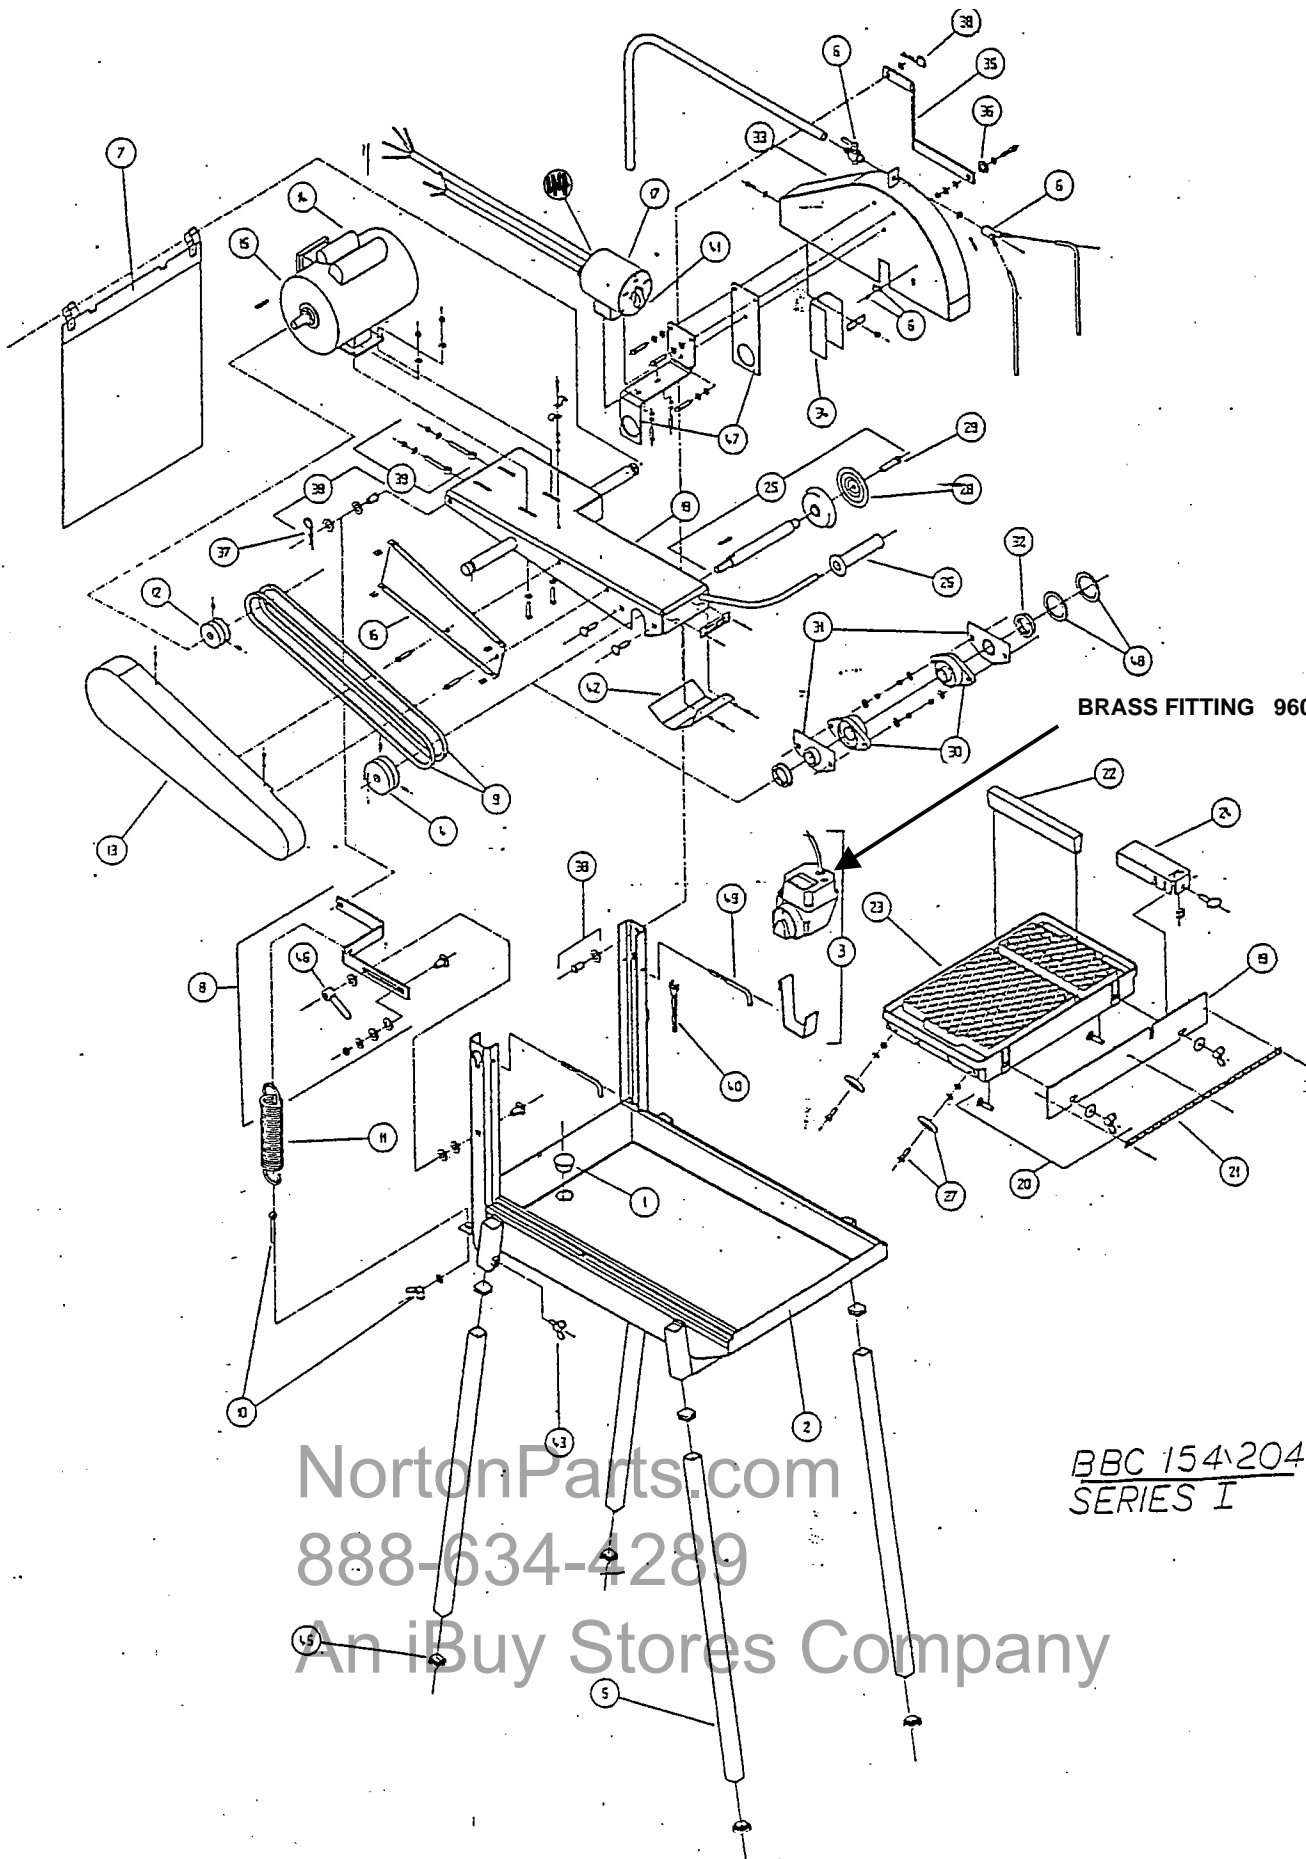

BRASS FITTING 9602008

NortonParts.com

888-634-4289

An iBuy Stores Company

BBC 154204
SERIES I

ITEM

DESCRIPTION

PART NO.

1	DRAIN PLUG ASSEMBLY		76095
2	FRAME WELDMENT		N/A
3	WATER PUMP ASSEMBLY	210437	214169
	SCREEN FOR WATER PUMP	OR 216641	155775
	HOOD FOR WATER PUMP	216642	101375
4	PULLEY, BLADE SHAFT		213624
5	LEG KIT (4)		76026
6	WATER DISTRIBUTION ASSEMBLY		76088
7	WATER CURTAIN ASSEMBLY		219038
8	LOCK BAR ASSEMBLY, CUTTING HEAD		214158
9	V - BELTS MATCHED SET OF (2)		106230
10	SPRING TENSION KIT		214030
11	SPRING		213628
12	PULLEY, MOTOR OBS		OBS
13	BELT GUARD ASSEMBLY		214123C
14	RECEPTACLE, WATER PUMP 115 VOLT		216579
15	MOTOR 1.5 H.P. 115/230 VOLT 60HZ 1 PH.		~~B50422~~
15	MOTOR 2.0 H.P. 115/230 VOLT 60HZ 1 PH.		B50422
16	BRACKET, BELT GUARD		214140C
17	SWITCH ASSEMBLY		SEE BELOW
18	CUTTING HEAD WELDMENT		OBS
19	BACK STOP, CONVEYOR CART		213615
20	HARDWARE KIT, BACK STOP (2)		216293
21	SCALE ADHESIVE DECAL		213620
22	WOOD STRIP, CONVEYOR CART		213613
23	CONVEYOR CART ASSEMBLY		83754
24	GUIDE-A-CUT ASSEMBLY		83892
25	BLADE SHAFT REPLACEMENT KIT		76035
26	RUBBER HANDLE GRIP		72097
27	CONVEYOR CART SHEAVE ASSEMBLY		75333
28	LOOSE COLLAR		73216
29	SCREW, LOOSE COLLAR		73217
30	BEARINGS, BLADE SHAFT		73418
31	SUPPORT, BLADE SHAFT BEARINGS		76060
32	BUSHINGS, BEARING NYLON		73220
33	BLADE GUARD WELDMENT		76037
34	SPLASH GUARD		73221
35	STAY LEVEL ARM		73222
36	CAM KIT, STAY LEVEL ARM		76597
37	SPLIT PIN		OBS
38	PIN KIT		76039
39	EYE BOLT ASSEMBLY, MOTOR ADJUSTMENT		214127
40	WRENCH		213643
41	KNOB, SWITCH		213152
42	PROTECTION PLATE, BEARINGS		76428
43	WING BOLT		76432
44	CABLE OUTLET		72374
45	PLASTIC END CAP (1)		73354
46	HANDLE KIT	213642	214134 USE BOTH
47	LEVELING SUPPORT		214143C
48	DISTANCE BUSH, CUTTING HEAD (2)		213631
49	LOCK PIN, CUTTING HEAD		210097

OBS

**

213097
B50422A
B50422A1
B50422B
B50422C
B50422D

PROTECTOR OVERLOAD FOR 2HP
JUNCTION BOX 1.5-2.0HP CENTURY
GASKET, JUNCTION BOX
COVER TERM BOX B50422A
CAPACITOR START B50422
CAPACITOR RUN B50422

Reset Button
Box on back of motor with the reset button and receptacle in it
Gasket for cover of the above box
Cover plate for the above box
Start capacitor
Run capacitor

NortonParts.com
888-634-4289
Buy Stores Company