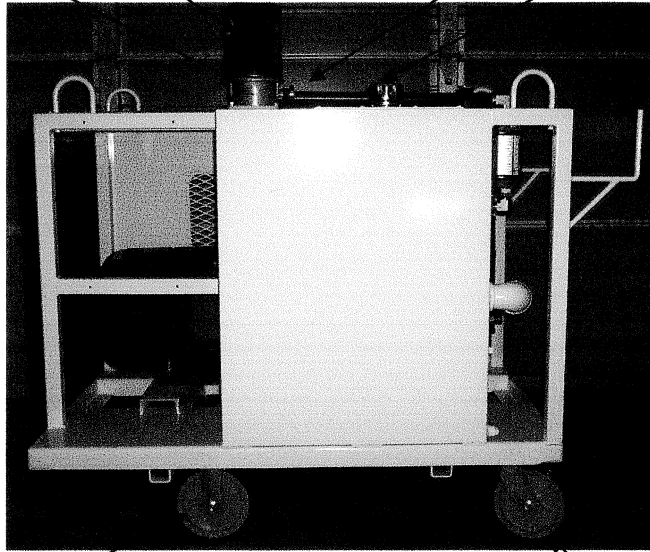

HYDRAULIC POWER UNIT

Model 23077

Diamond Products, Inc.

33 Prospect Street
Elyria, Ohio 44035

440-323-4616 OHIO 800-421-3157 OUTSIDE OHIO 800-321-5336

Model 23077

5078 Filter Element

5816 Filter Indicator

5784 Filter Base

5077 Fill Cap

5107 Rigid Caster

5108 Swivel Caster

These Items Not Shown

5326 Motor Coupling Half

5111 Pump Mount Housing

5530 Pump Coupling Half

5739 Pump Mount Access Cover

5328 Coupling Flex Insert

Model 23077

5428 Flow Meter

5358 Relief Valve

5082 Sight Gage

5377 Flow Control Valve

5340 Electric Motor