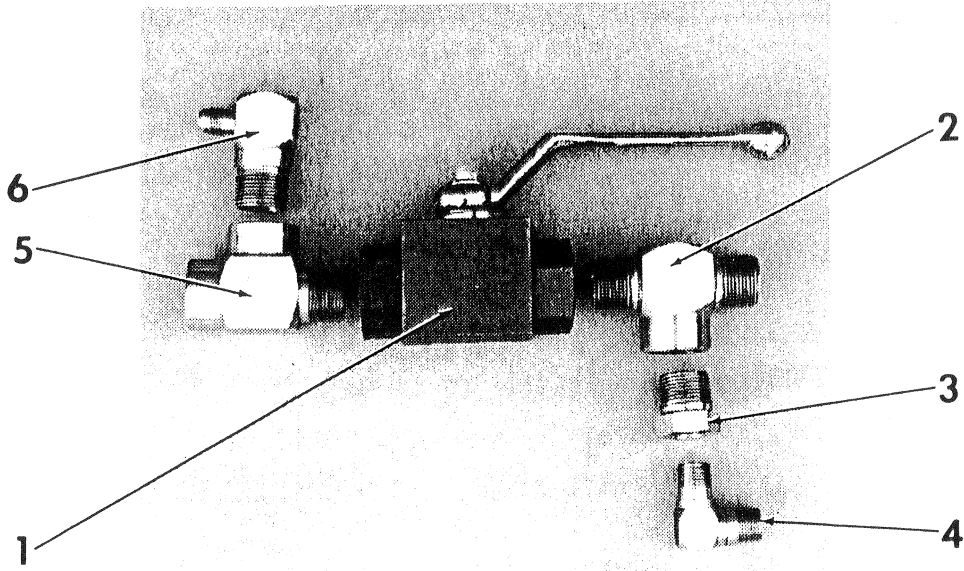

5739 Pump Mount Access Cover

5328 Coupling Flex Insert

Model 23077

5428 Flow Meter

5358 Relief Valve

5082 Sight Gage

5377 Flow Control Valve

5340 Electric Motor

5088 Pressure Gage

5322 Bleed Valve

5988 Hydraulic Pump

5110 Cooler

5085 Compensator filter

BALL VALVE ASSEMBLY

1	Valve	5309
2	Tee	5312
3	Reducer Bushing	5310
4	Elbow	5313
5	Tee	5311
6	Elbow	5249