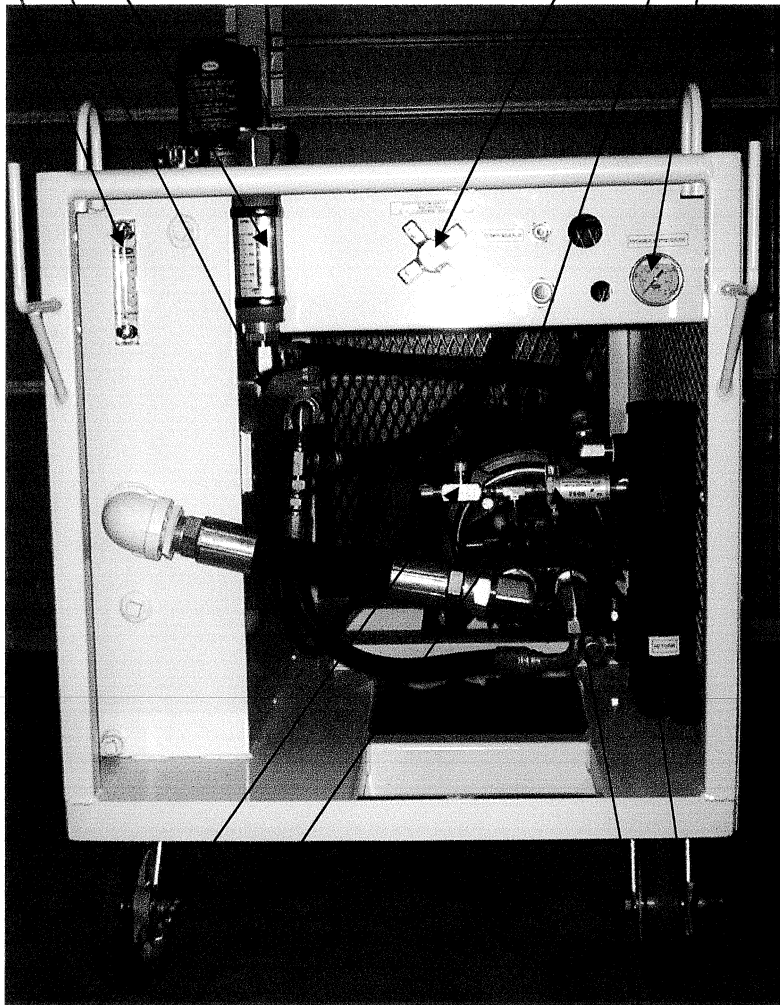

5739 Pump Mount Access Cover

5328 Coupling Flex Insert

Model 23077

5428 Flow Meter

5358 Relief Valve

5082 Sight Gage

5377 Flow Control Valve

5340 Electric Motor

5088 Pressure Gage

5322 Bleed Valve

5988 Hydraulic Pump

5110 Cooler

5085 Compensator filter

BALL VALVE ASSEMBLY

1	Valve	5309
2	Tee	5312
3	Reducer Bushing	5310
4	Elbow	5313
5	Tee	5311
6	Elbow	5249