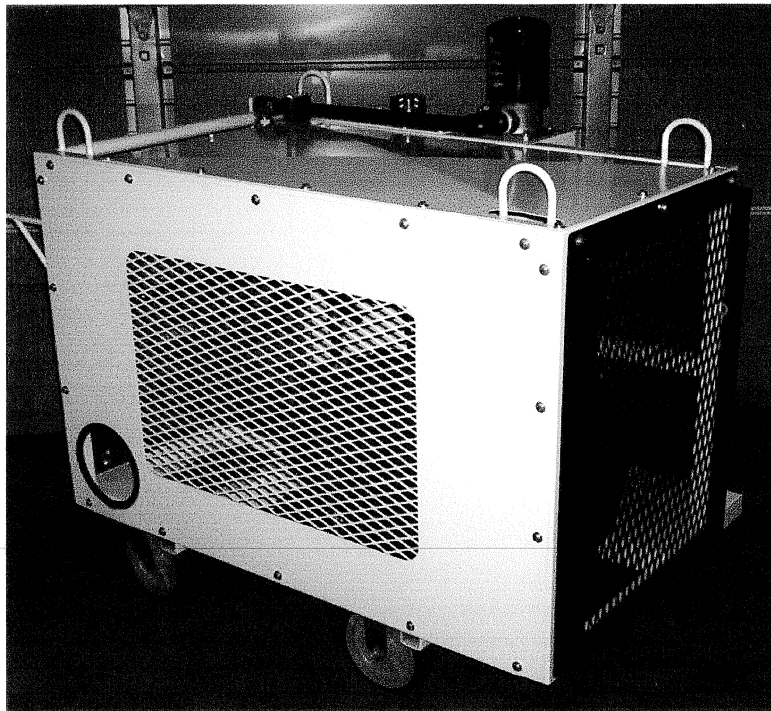

HYDRAULIC POWER UNIT

Model 23077

Diamond Products, Inc.

33 Prospect Street
Elyria, Ohio 44035

440-323-4616 OHIO 800-421-3157 OUTSIDE OHIO 800-321-5336

Model 23077

5078 Filter Element

5816 Filter Indicator

5784 Filter Base

5077 Fill Cap

5107 Rigid Caster

5108 Swivel Caster

These Items Not Shown

5326 Motor Coupling Half

5111 Pump Mount Housing

5530 Pump Coupling Half