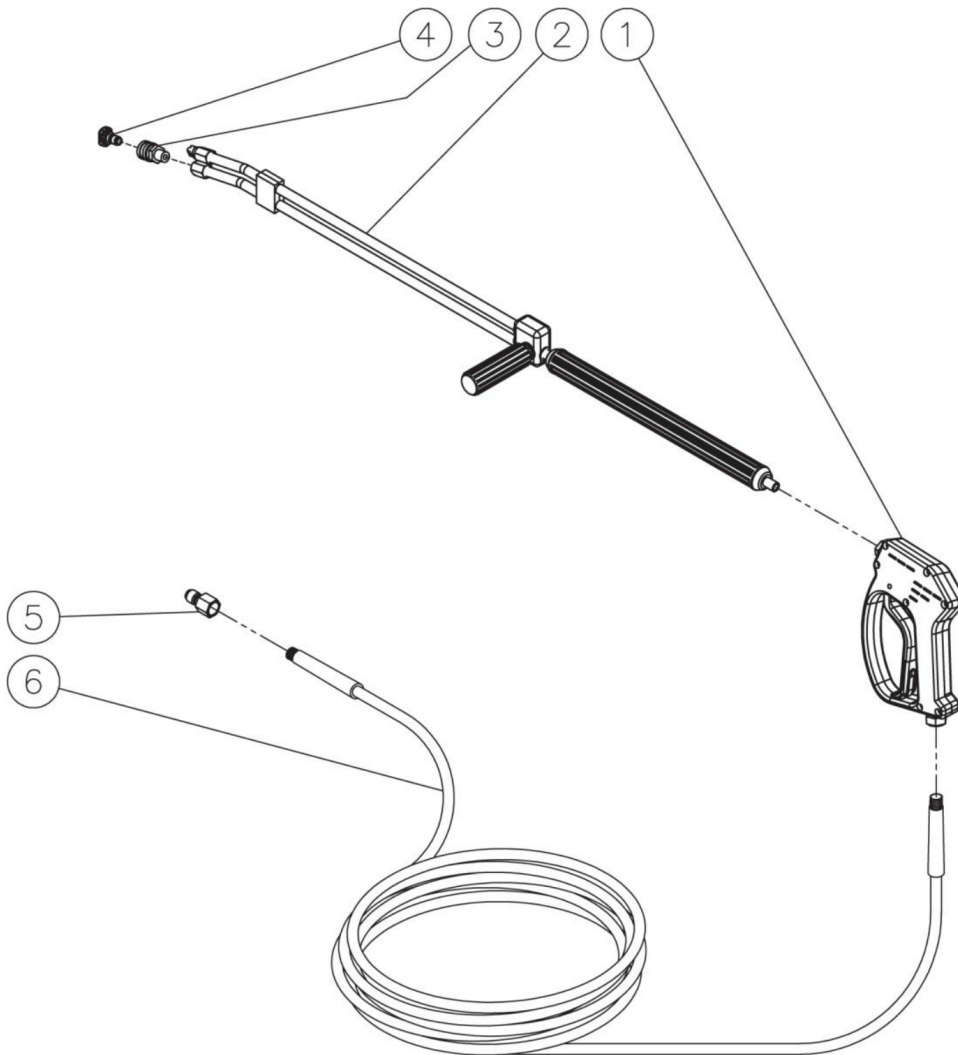

HDS-3006-0R7G / HDS-3006-0R7G (sn:0-99999999)

GUN/WAND/HOSE ASSY

Id	Item #	Description	Quantity
1	16-0446	GUN ASSEMBLY	1
2	16-0417	DUAL LANCE 48" (3005)	1
2	16-0416	DUAL LANCE 36" (1803/2004/3004)	1
3	17-0028	QUICK CONNECT SOCKET	1
4	18-0402	NOZZLE- 0004.5 (3004)	1
4	18-0403	NOZZLE- 1504.5 (3004)	1
4	18-0404	NOZZLE- 2504.5 (3004)	1
4	18-0405	NOZZLE- 4004.5 (3004)	1