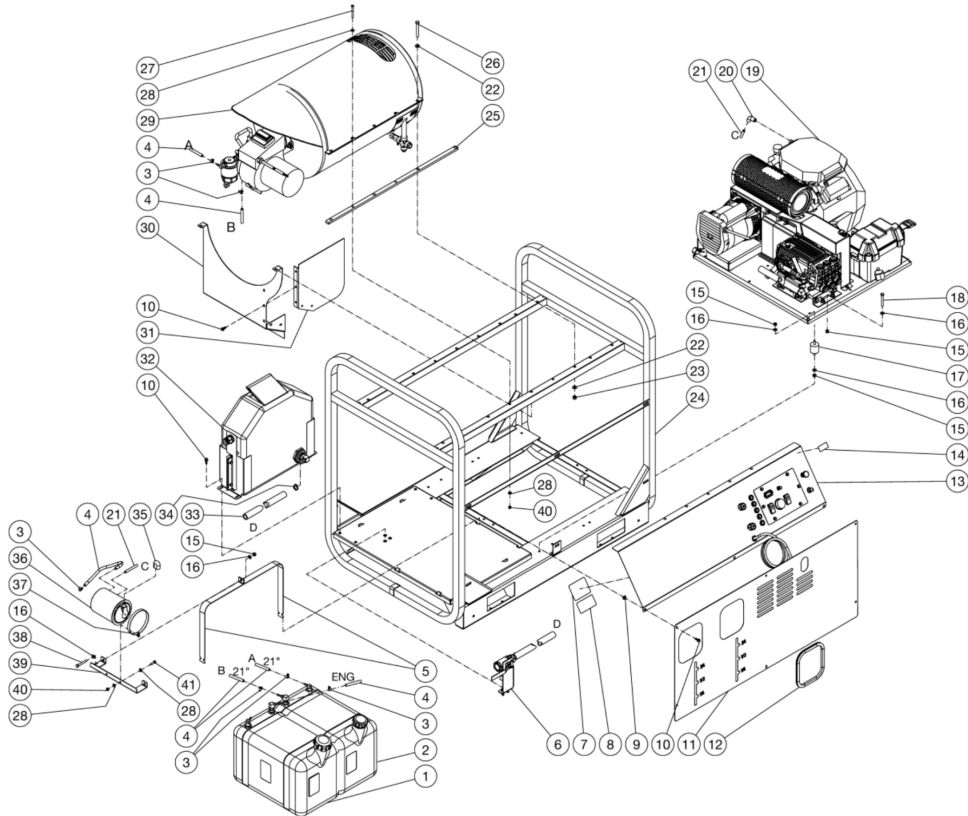

HDS-3006-0R7G / HDS-3006-0R7G (sn:0-99999999)

UNIT ASSY

Id	Item #	Description	Quantity
1	N/A	GAS TANK ASSEMBLY	1
1	N/A	DIESEL FUEL TANK ASSY	1
2	N/A	BURNER FUEL TANK ASSEMBLY	1
3	42-0004	CLAMP WORM (GASOLINE MODELS)	7
3	42-0004	CLAMP WORM (DIESEL MODELS)	8
4	15-0008	FUEL HOSE *(ELEVEN FEET REQUIRED)	1
5	20-0585A18	TANK STRAP	4
6	N/A	BALL VALVE ASSEMBLY	1
7	N/A	DECAL - DATA PLATE	1
8	N/A	DECAL- SILVER STICKER	1
9	30-6027	CLIP NUT	6
10	27-1200	BOLT (3008 GASOLINE MODELS)	15