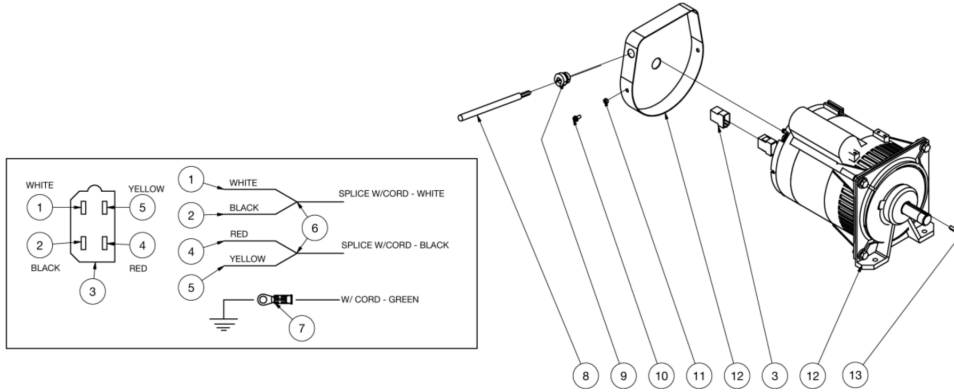

HDS-3006-0R7G / HDS-3006-0R7G (sn:0-99999999)

GENERATOR

Id	Item #	Description	Quantity
1	32-0452	WIRE - WHITE	1
2	32-0091	WIRE - BLACK	1
3	N/A	CONNECTOR	1
4	32-0178	WIRE - RED	1
5	32-0853	WIRE - YELLOW	1
6	32-0417	CRIMP	1
7	32-0099	TERMINAL RING	1
8	32-0440	CORD	1
9	9-0045	BUSHING	1
10	27-9593	SCREW	2
11	30-6001	NUT	1
12	32-0895	ALTERNATOR	1
13	43-0085	KEY	1

*MUST ORDER IN ONE FOOT LENGTHS