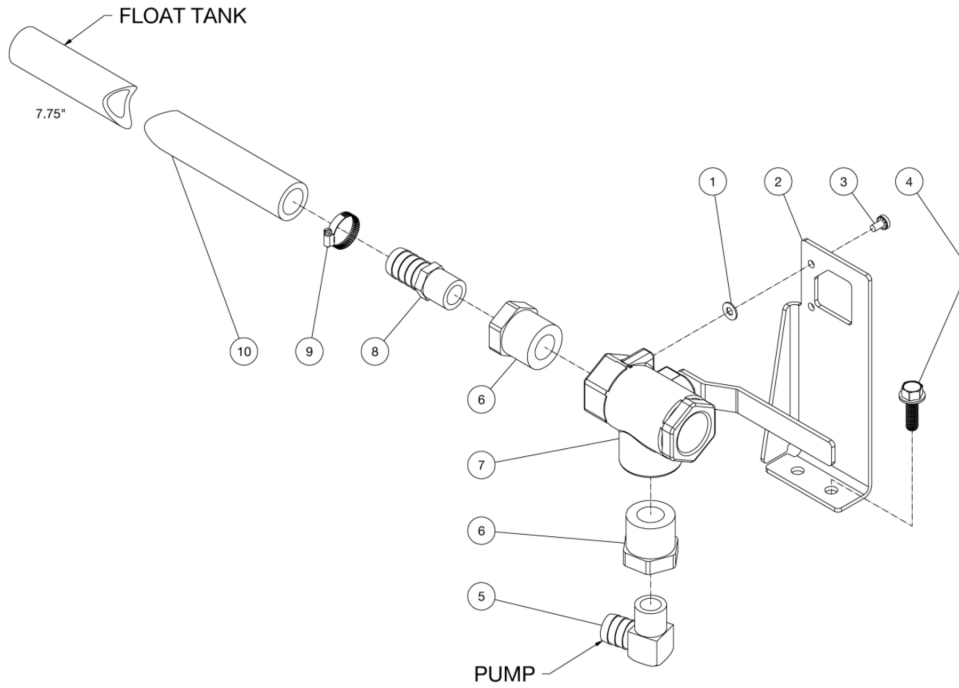

*MUST ORDER IN ONE FOOT LENGTHS

HDS-3006-0R7G / HDS-3006-0R7G (sn:0-99999999)

BALL VALVE ASSY

Id	Item #	Description	Quantity
1	28-0001	WASHER	2
2	20-0560A18	BRACKET	1
3	27-9533	SCREW	2
4	27-1201	BOLT	2
5	23-0037	ELBOW	1
6	23-0226	REDUCER	2
7	22-0321	BALL VALVE	1
8	23-0036	HOSE BARB	1
9	42-0003	HOSE CLAMP	1
10	15-0033	HOSE *(ONE FOOT REQUIRED)	1