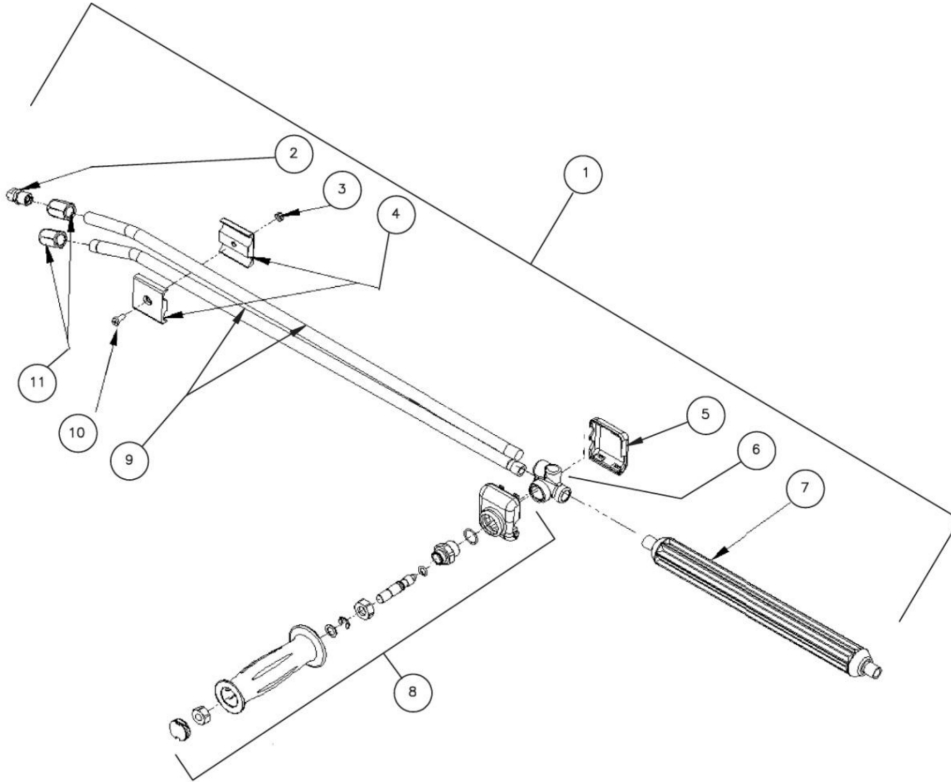

HDS-3006-0R7G / HDS-3006-0R7G (sn:0-99999999)

DUAL LANCE ASSEMBLY

Id	Item #	Description	Quantity
1	16-0416	DUAL LANCE ASSEMBLY - 36" (INC. 2-11)	1
1	16-0417	DUAL LANCE ASSEMBLY - 48" (INC. 2-11)	1
2	18-0110	DETERGENT NOZZLE	1
3	30-6001	NUT	1
4	16-0420	CLAMP	2
5	N/A Sep.	LOWER VALVE COVER (SEE 16-0416 OR 16-0417)	1
6	N/A Sep.	HOUSING (SEE 16-0416 OR 16-0417)	1
7	16-0419	LANCE	1
8	70-0419	HANDLE REPAIR KIT	1
9	N/A Sep.	LANCE (SEE 16-0416)	2
9	N/A Sep.	LANCE (SEE 16-0417)	2
10	27-8196	SCREW	1