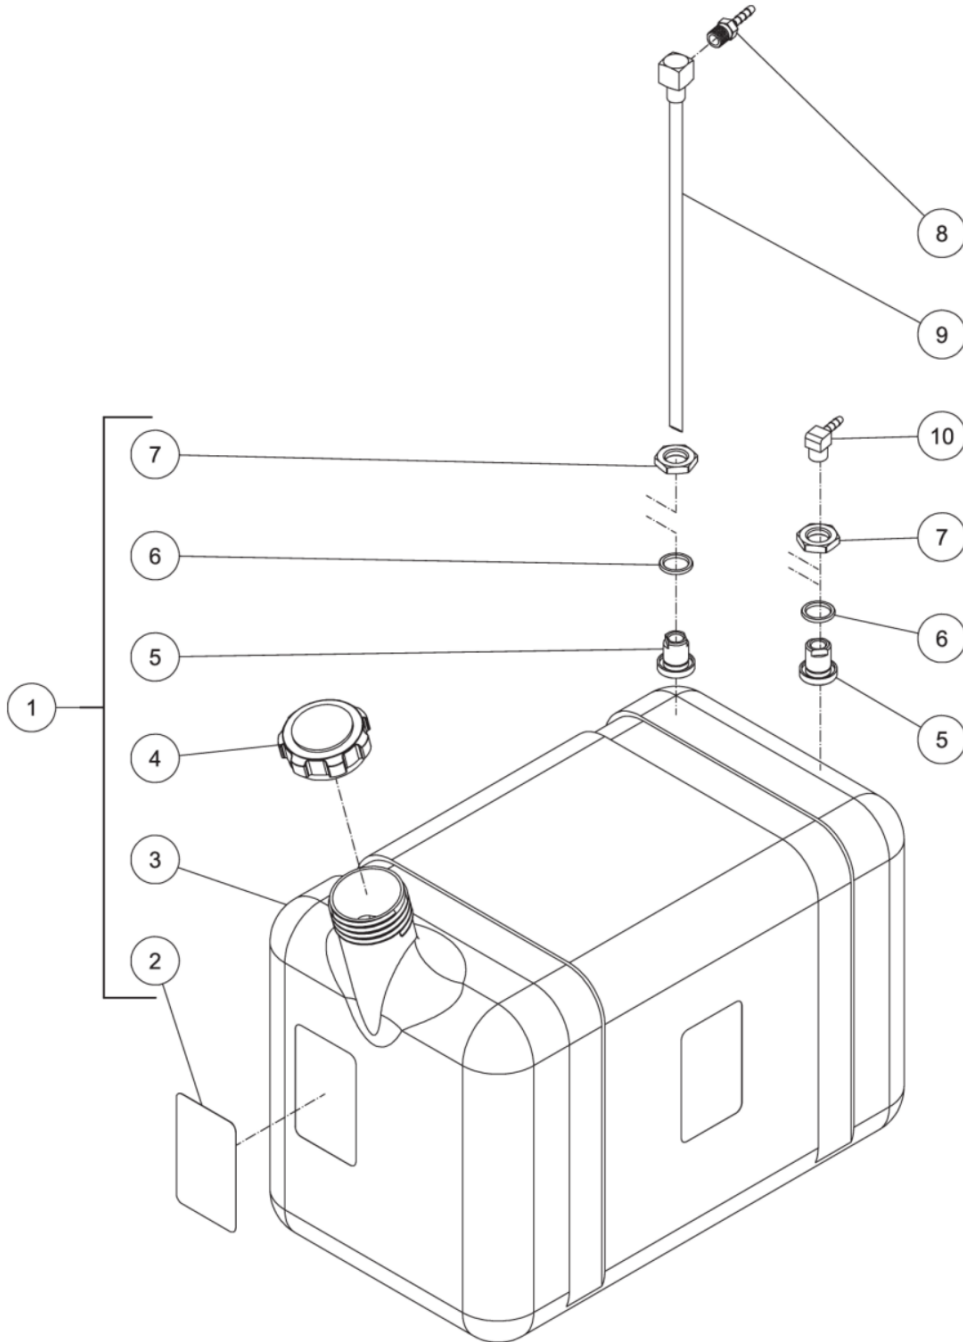

HDS-3006-0R7G / HDS-3006-0R7G (sn:0-99999999)

BURNER FUEL TANK

Id	Item #	Description	Quantity
1	850-0307	FUEL TANK ASSEMBLY (INC. 2-7)	1
2	34-1034	DECAL- CAUTION: RISK OF FIRE	1