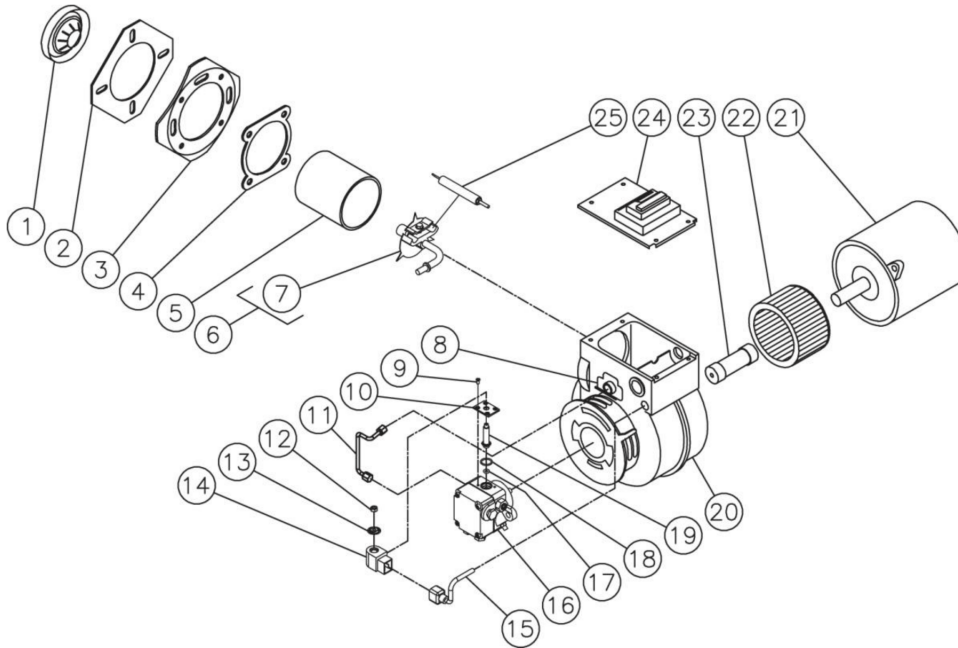

HDS-3006-0R7G / HDS-3006-0R7G (sn:0-99999999)

BURNER ASSY

Id	Item #	Description	Quantity
1	44-0011	BURNER HEAD	1
2	44-0108	MOUNTING GASKET	1
3	44-0109	FLANGE	1
4	26-0138	GASKET	1
5	44-0110	AIR TUBE	1
6	44-0113	NOZZLE LINE ASSEMBLY	1
7	44-0114	ELECTRODE KIT	1
8	44-0031	ESCUTCHEON PLATE	1
9	SEE KIT	SCREW (SEE 70-0746)	1
10	46-1004	BASE PLATE (SEE 70-0746)	1
11	44-0026	FUEL LINE	1
12	46-1016	PISTON NUT (SEE 70-0746)	1
13	SEE KIT	SPRING WASHER (SEE 70-0746)	1
14	46-1020	FUEL SOLENOID	1
15	44-0122	CORD SET	1
16	3-0236	FUEL PUMP	1