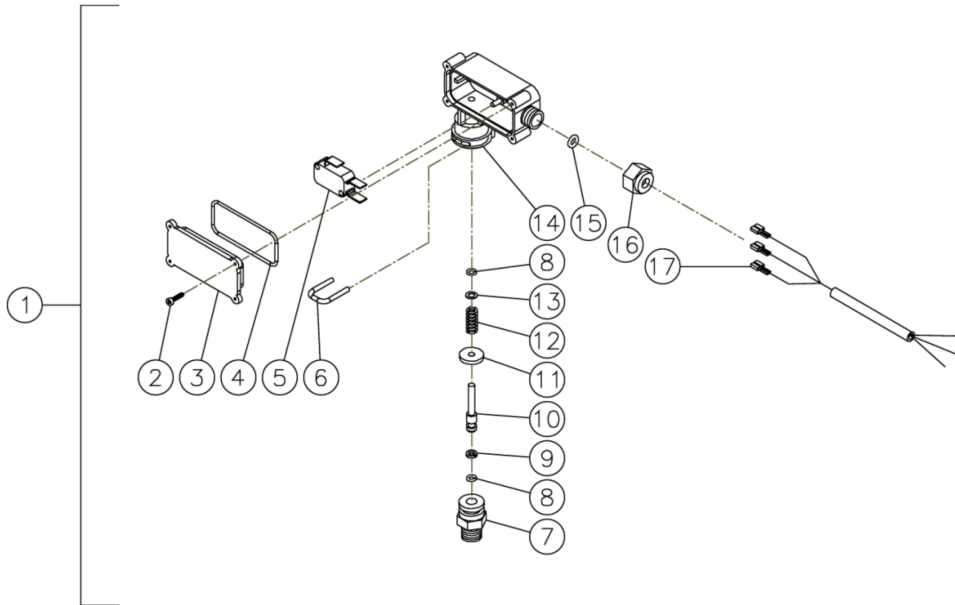

HDS-3006-0R7G / HDS-3006-0R7G (sn:0-99999999)

PRESSURE SWITCH

Id	Item #	Description	Quantity
1	22-0171	PRESSURE SWITCH- 15 BAR	1
1	22-0243	PRESSURE SWITCH- 25 BAR	1
2	N/A	SCREW	4
3	N/A	COVER	1
4	N/A Sep.	O-RING (SEE 70-0306)	1
5	N/A	MICRO SWITCH	1
6	N/A	RETAINER CLIP	1
7	N/A	BODY	1
8	N/A Sep.	O-RING (SEE 70-0306)	2
9	N/A Sep.	BACK-UP RING (SEE 70-0306)	1
10	N/A	PISTON	1
11	N/A	WASHER	1
12	49-0144	SPRING- 15 BAR	1
12	49-0145	SPRING- 25 BAR	1
13	N/A	WASHER	1
14	N/A	PLASTIC HOUSING	1