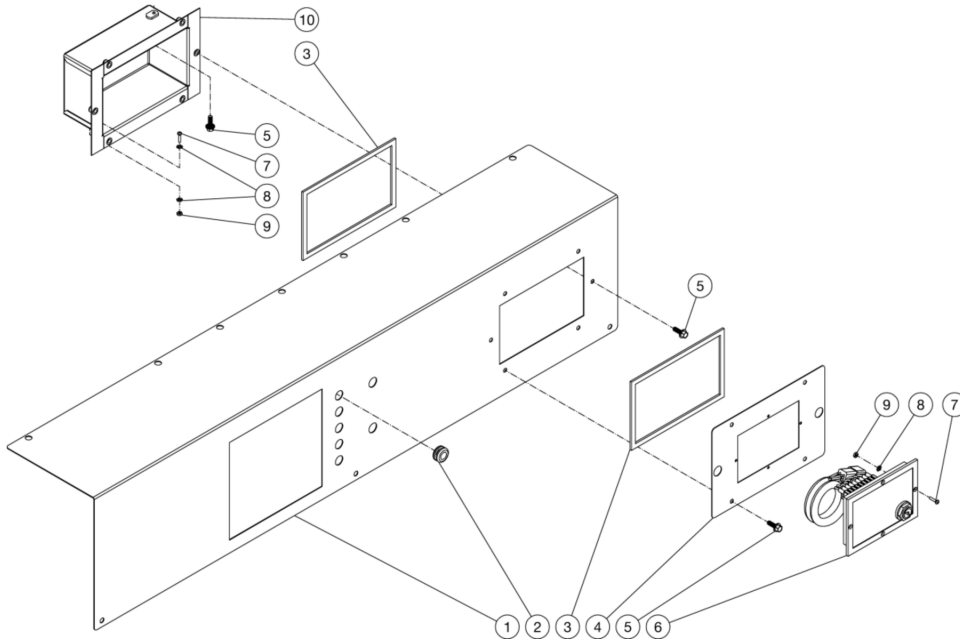

HDS-3006-0R7G / HDS-3006-0R7G (sn:0-99999999)

CONTROL PANEL

Id	Item #	Description	Quantity
1	20-1096A18	CONTROL PANEL	1
2	33-0001	GROMMET (3006/3505/4005)	5
2	33-0001	GROMMET (3008)	4
3	26-0248	GASKET	2
4	21-0227	ELECTRIC BOX PANEL (3006/3505/4005)	1
4	21-0308	ELECTRICAL BOX PANEL (3008)	1
5	27-1200	BOLT	7
6	32-0970	ENGINE CONTROL PANEL (3006/3505/4005)	1
6	32-0991	SWITCH ONLY FOR 32-0970 (3006/3505/4005)	1
6	32-1154	ENGINE CONTROL PANEL (3008)	1
7	27-8881	SCREW (3006/3505/4005)	5
7	27-8881	SCREW (3008)	1
8	28-1009	STAR WASHER (3006/3505/4005)	6
8	28-1009	STAR WASHER (3008)	2
9	30-0052	NUT (3006/3505/4005)	5
9	30-0052	NUT (3008)	1