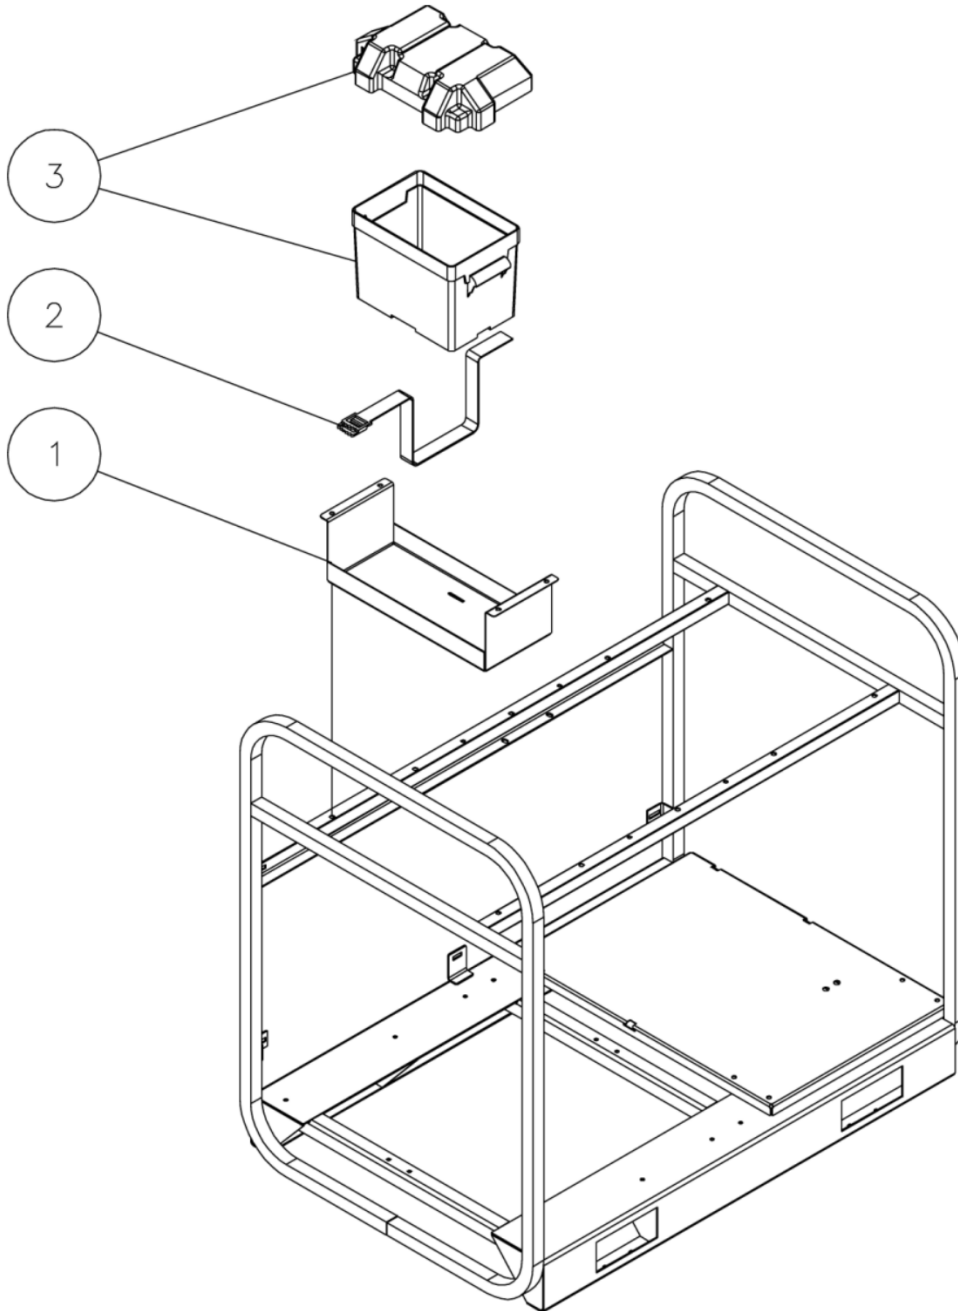

HDS-3006-0R7G / HDS-3006-0R7G (sn:0-99999999)

BATTERY BOX ASSY

Id	Item #	Description	Quantity
1	20-0677A18	BATTERY BRACKET	1
2	33-0089	STRAP	1
3	33-0093	BATTERY BOX	1