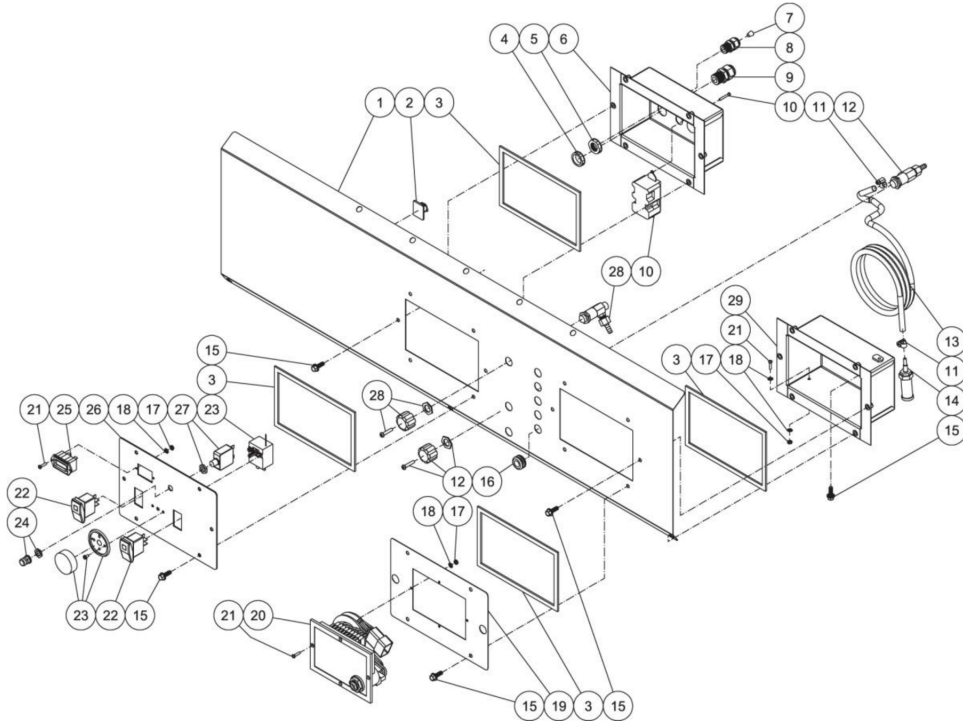

DIESEL FUEL TANK

Id	Item #	Description	Quantity
1	21-0286	CONTROL PANEL	1
2	33-0264	WIRE CLIP	4
3	26-0248	GASKET	4
4	32-0108	ELECTRICAL LOCKNUT	2
5	32-0587	ELECTRICAL LOCKNUT	3
6	20-0582A18	ELECTRIC BOX	1
7	32-0708	STRAIN RELIEF PLUG	3
8	32-0586	STRAIN RELIEF	3
9	32-0437	STRAIN RELIEF	2
10	32-0245	GFCI OUTLET	1
11	42-0004	CLAMP WORM	2
12	22-0226	DETERGENT VALVE	1
13	15-0021	HOSE *(SIX FEET REQUIRED)	1
14	19-0056	STRAINER	1