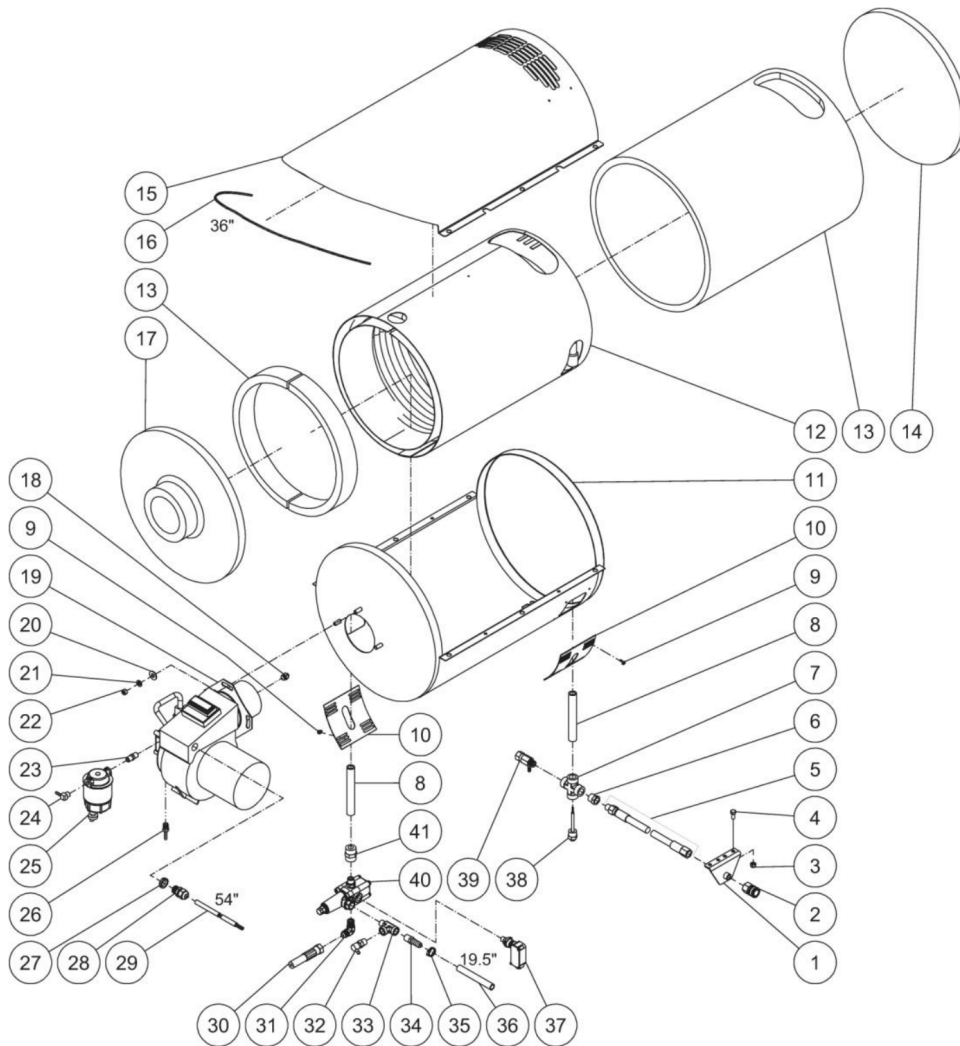

· HDS-3006-0R7G / HDS-3006-0R7G (sn:0-99999999)

HEAT EXCHANGER ASSY

Id	Item #	Description	Quantity
1	13-0199A18	WATER OUTLET BRACKET	1
2	17-0004	QC SOCKET	1
3	30-0157	LOCKNUT	2
4	27-0066	BOLT	2
5	15-0202	HP HOSE	1
6	23-0016	REDUCER BUSHING	1
7	24-0241	CROSS	1
8	24-0254	PIPE NIPPLE	2