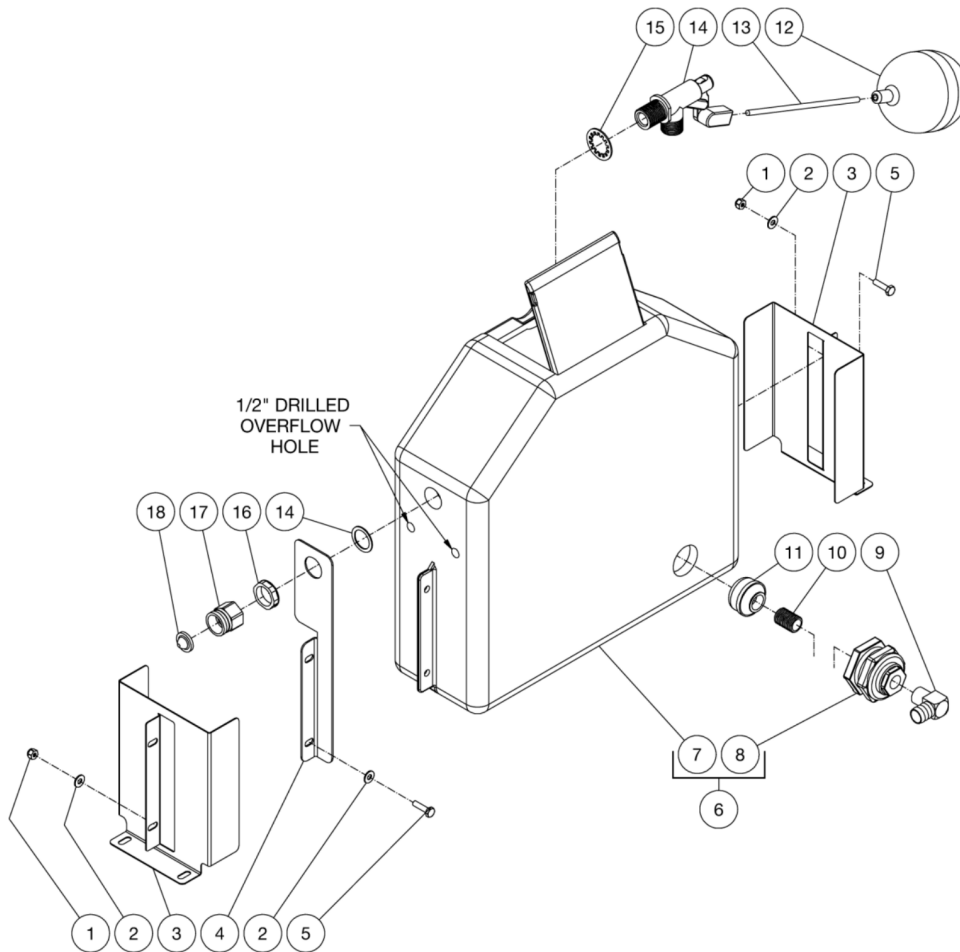

HDS-3006-0R7G / HDS-3006-0R7G (sn:0-99999999)

FLOAT TANK ASSY

Id	Item #	Description	Quantity
1	30-0155	LOCKNUT	4
2	28-0002	WASHER	6
3	20-0586A18	BRACKET / FLOAT TANK	2
4	20-0912A18	BRACKET	1
5	27-0016	BOLT	4
6	850-0322	FLOAT TANK ASSEMBLY (INC. 7-8)	1
7	N/A	FLOAT TANK	1
8	N/A	BULKHEAD (INC. 25-0506 GASKET)	1
9	23-0037	ELBOW	1
10	23-0019	NIPPLE	1