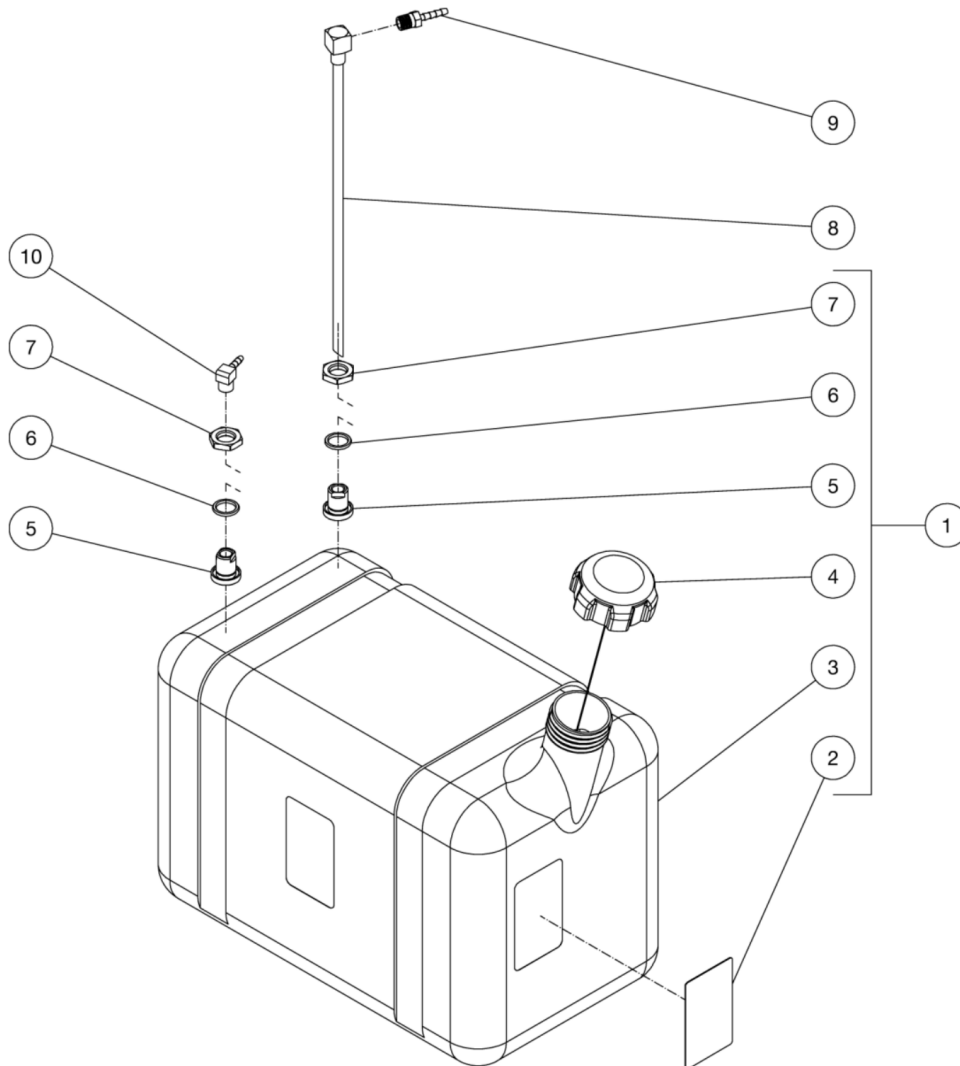

HDS-3006-0R7G / HDS-3006-0R7G (sn:0-99999999)

GAS TANK ASSY

Id	Item #	Description	Quantity
1	850-0306	GAS TANK ASSY (INC 2-7)	1
2	N/A	DECAL- CAUTION: GASOLINE ONLY (SEE 71-0034)	1
3	N/A	FUEL TANK - RED	1
4	12-0220	FUEL CAP - SEALED/TETHERED	1
5	23-0408	BULKHEAD FITTING	2
6	25-0427	O-RING	2
7	23-0409	NUT	2
8	33-0352	FUEL PICK-UP	1