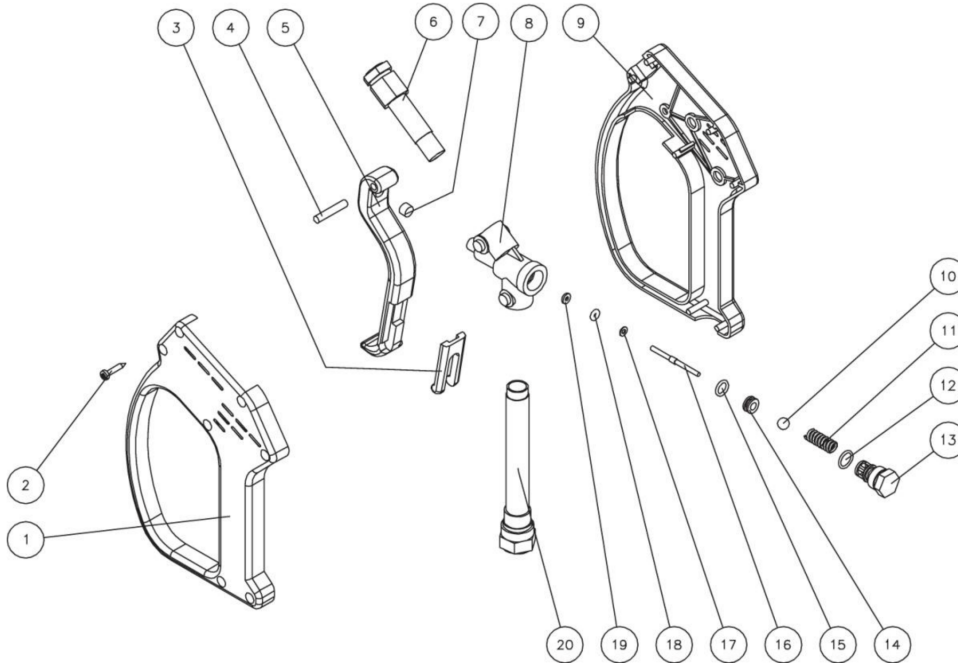

HDS-3006-0R7G / HDS-3006-0R7G (sn:0-99999999)

GUN ASSY

Id	Item #	Description	Quantity
1	N/A	PLASTIC HOUSING (LEFT)	1
2	N/A	SCREW	7
3	N/A	SAFETY LATCH	1
4	N/A	PIN	1
5	16-0393	TRIGGER	1
6	16-0395	TUBE	1
7	16-0394	STRIKER	1
8	N/A	BODY	1
9	N/A	PLASTIC HOUSING (RIGHT)	1
10	N/A Sep.	BALL (SEE 70-0332)	1
11	N/A	SPRING	1
12	N/A Sep.	O-RING (SEE 70-0332)	1
13	N/A	SPRING HOUSING PLUG	1
14	N/A Sep.	SEAT (SEE 70-0332)	1
15	N/A Sep.	O-RING (SEE 70-0332)	1