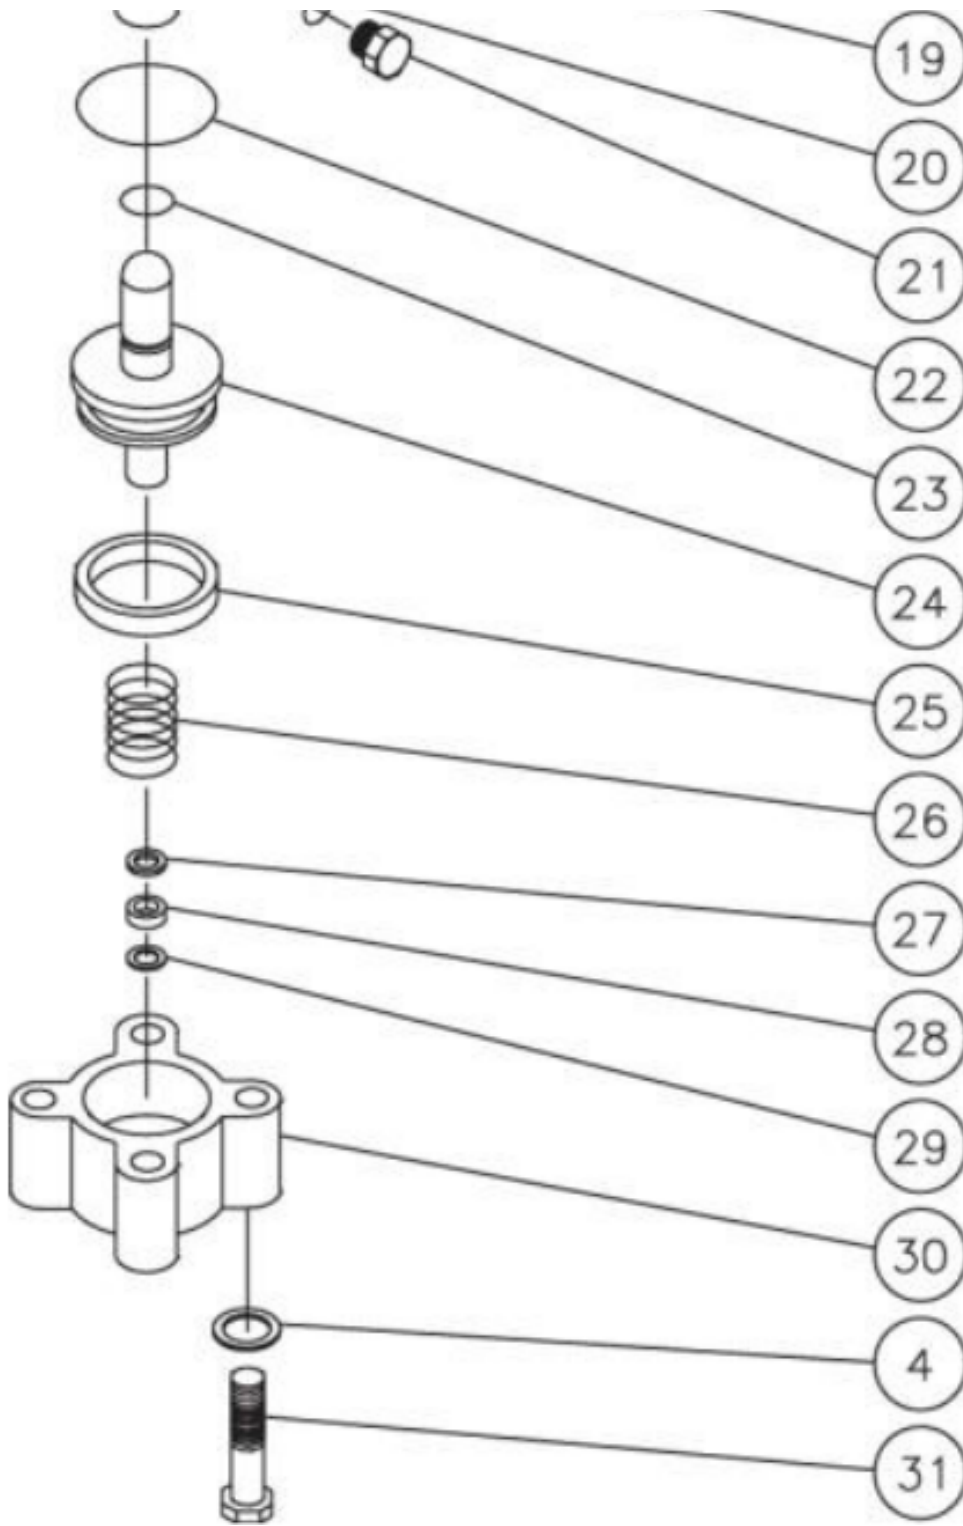

Id	Item #	Description	Quantity
1	27-8077	BOLT	1
2	30-3010	HEX NUT	1
3	27-8434	BOLT	4
4	29-0154	LOCKWASHER	8
5	8-0138	UPPER BODY	1
6	8-0277	WASHER	1
7	8-0124	BY-PASS RESTRICTOR	1
8	8-0135	SPRING GUIDE	1