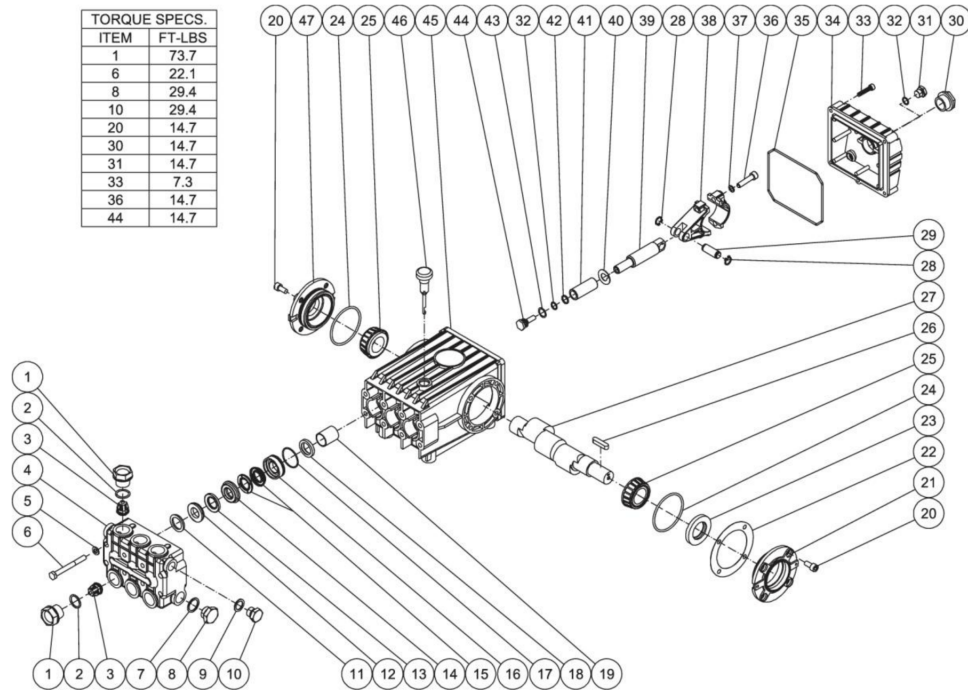

HDS-3006-0R7G / HDS-3006-0R7G (sn:0-99999999)

PUMP ASSY

Id	Item #	Description	Quantity
1	46-0889	VALVE CAP	6
2	25-0012	O-RING	6
3	22-0056	VALVE (SEE KIT 70-0009)	6
4	46-0890	MANIFOLD	1
5	28-1039	WASHER	8
6	27-8185	BOLT	8
7	28-1038	WASHER	2
8	39-0019	PLUG	2
9	28-1002	WASHER	2
10	39-0018	PLUG	2
11	70-0030	HEAD RING (SEE KIT 70-0030 AND 852-0122)	3
12	26-0098	V-PACKING SUPPORT (SEE KIT 70-0147 AND 852-0122)	3
13	25-0207	O-RING (SEE KIT 70-0147 AND 70-0148 AND 852-0122)	3
14	46-0659	HIGH PRESSURE INTERMEDIATE SEAL RETAINER (SEE KIT 70-0148)	3
15	26-0197	PRESSURE SEAL (SEE KIT 70-0147 AND 852-0122)	3