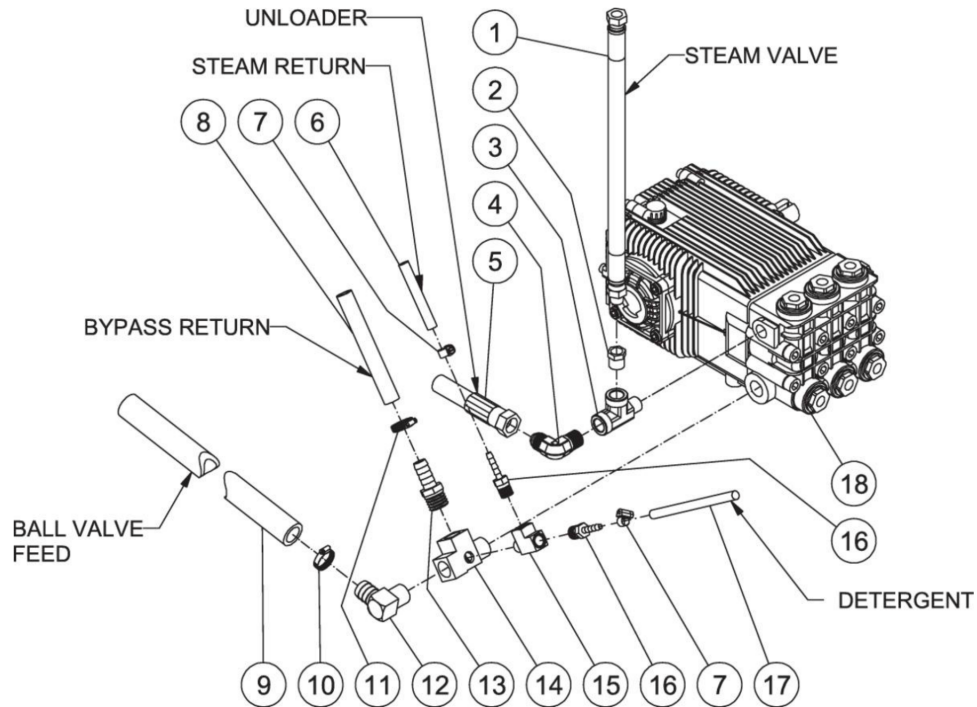

HDS-3006-0R7G / HDS-3006-0R7G (sn:0-99999999)

PUMP PLUMBING

Id	Item #	Description	Quantity
1	15-0225	HIGH PRESSURE HOSE ASSY	1
2	23-0017	BUSHING	1
3	23-0058	STREET TEE	1
4	24-0092	ELBOW	1
5	15-0221	HIGH PRESSURE HOSE ASSY	1
6	15-0008	FUEL HOSE *(TWO FEET REQUIRED)	1
7	42-0004	CLAMP WORM	2
8	15-0007	HOSE *(THREE FEET REQUIRED)	1
9	15-0033	HOSE *(FOUR FEET REQUIRED)	1
10	42-0003	HOSE CLAMP	1
11	42-0011	HOSE CLAMP	1
12	23-0037	ELBOW	1
13	23-0045	HOSE BARB	1
14	23-0388	STREET TEE	1
15	23-0127	STREET TEE	1