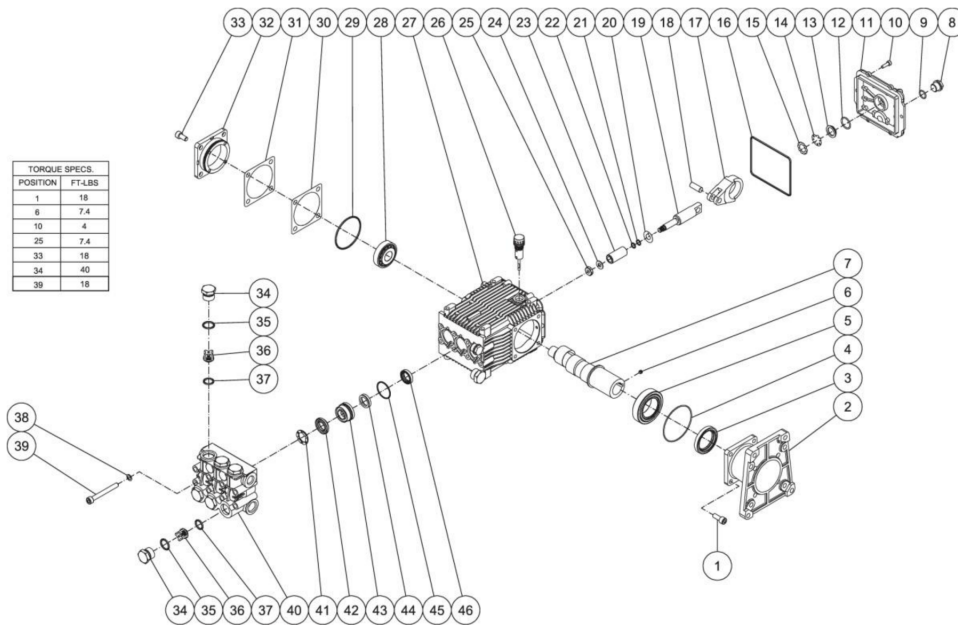

## FRAME ASSEMBLY

Id	Item #	Description	Quantity	Rev	Comments
1	34-2770	DECAL	1		
2	N/A	DECAL - WARNING/CAUTION/OPERATION (SEE 71-0065)	1		
3	7-0194A01	HANDLE	1		
4	33-0001	GROMMET	5		
5	18-0392	NOZZLE	1		
5	18-0393	NOZZLE 15035 QC	1		
5	18-0395	NOZZLE 25035 QC	1		
6	5-0254A01	FRAME	1		
7	30-0157	LOCKNUT	6		
8	14-0008	ISOLATOR	2		

Id	Item #	Description	Quantity	Rev	Comments
9	27-0068	BOLT	2		
10	27-0067	BOLT	4		
11	N/A	DECAL- SILVER STICKER	1		
12	14-0113	WHEEL	2		
13	30-0117	LOCKNUT	2		
14	25-0123	O-RING	2		
15	22-0005	RELIEF VALVE	1		
16	23-0244	PLUG	1		
17	43-0078	KEY	1		
18	27-0121	BOLT	4		
19	28-0023	WASHER	8		
20	30-0159	LOCKNUT	4		
21	1-0086	ENGINE - HONDA	1		
21	1-0176	ENGINE - SUBARU	1		
22	N/A	DECAL - RISK OF FIRE (SEE 71-0065)	1		
23	N/A	DECAL - RISK OF BURNS (SEE 71-0065)	1		
24	3-0310	PUMP	1		
25	28-0022	WASHER	4		
26	29-0008	LOCKWASHER	4		
27	27-0118	BOLT	4		
28	8-0630	UNLOADER ASSY WITHOUT CHEM INJ	1		
29	851-0338	PRESSURE HOSE ASSEMBLY - (30-32)	1		
30	15-0209	HOSE	1		
31	17-0006	QUICK CONNECT	1		
32	17-0004	QC SOCKET	1		
33	7-0002	GRIP	1		
34	N/A	DECAL - RISK OF INJECTION (SEE 71-0065)	1		
35	17-0001	QUICK CONNECT	1		
36	25-0122	O-RING	1		
37	851-0371	GUN/WAND ASSEMBLY - (38-40)	1		
38	16-0439	WAND (INC GRIP & QC)	1		
39	16-0001	GUN	1		
40	17-0005	QUICK CONNECT	1		
	71-0065	DECAL SET	1		

## PUMP ASSEMBLY

Id	Item #	Description	Quantity	Rev	Comments
1	27-8432	SCREW	4		
2	46-0714	PUMP FLANGE	1		
3	26-0194	OIL SEAL (SEE KIT 70-0337)	1		
4	25-0397	O-RING (SEE KIT 70-0337)	1		
5	48-0062	BEARING	1		
6	27-8886	SET SCREW	1		
7	46-0959	CRANKSHAFT	1		
8	39-0086	PLUG	2		
9	25-0325	O-RING	2		
10	27-8885	BOLT	6		
11	46-0719	CRANKCASE COVER	1		
12	25-0370	O-RING	1		
13	46-0670	OIL SIGHT GLASS	1		
14	46-0824	OIL REFLECTOR	1		
15	46-0671	SPRING RETAINER	1		
16	25-0398	O-RING (SEE KIT 70-0337)	1		