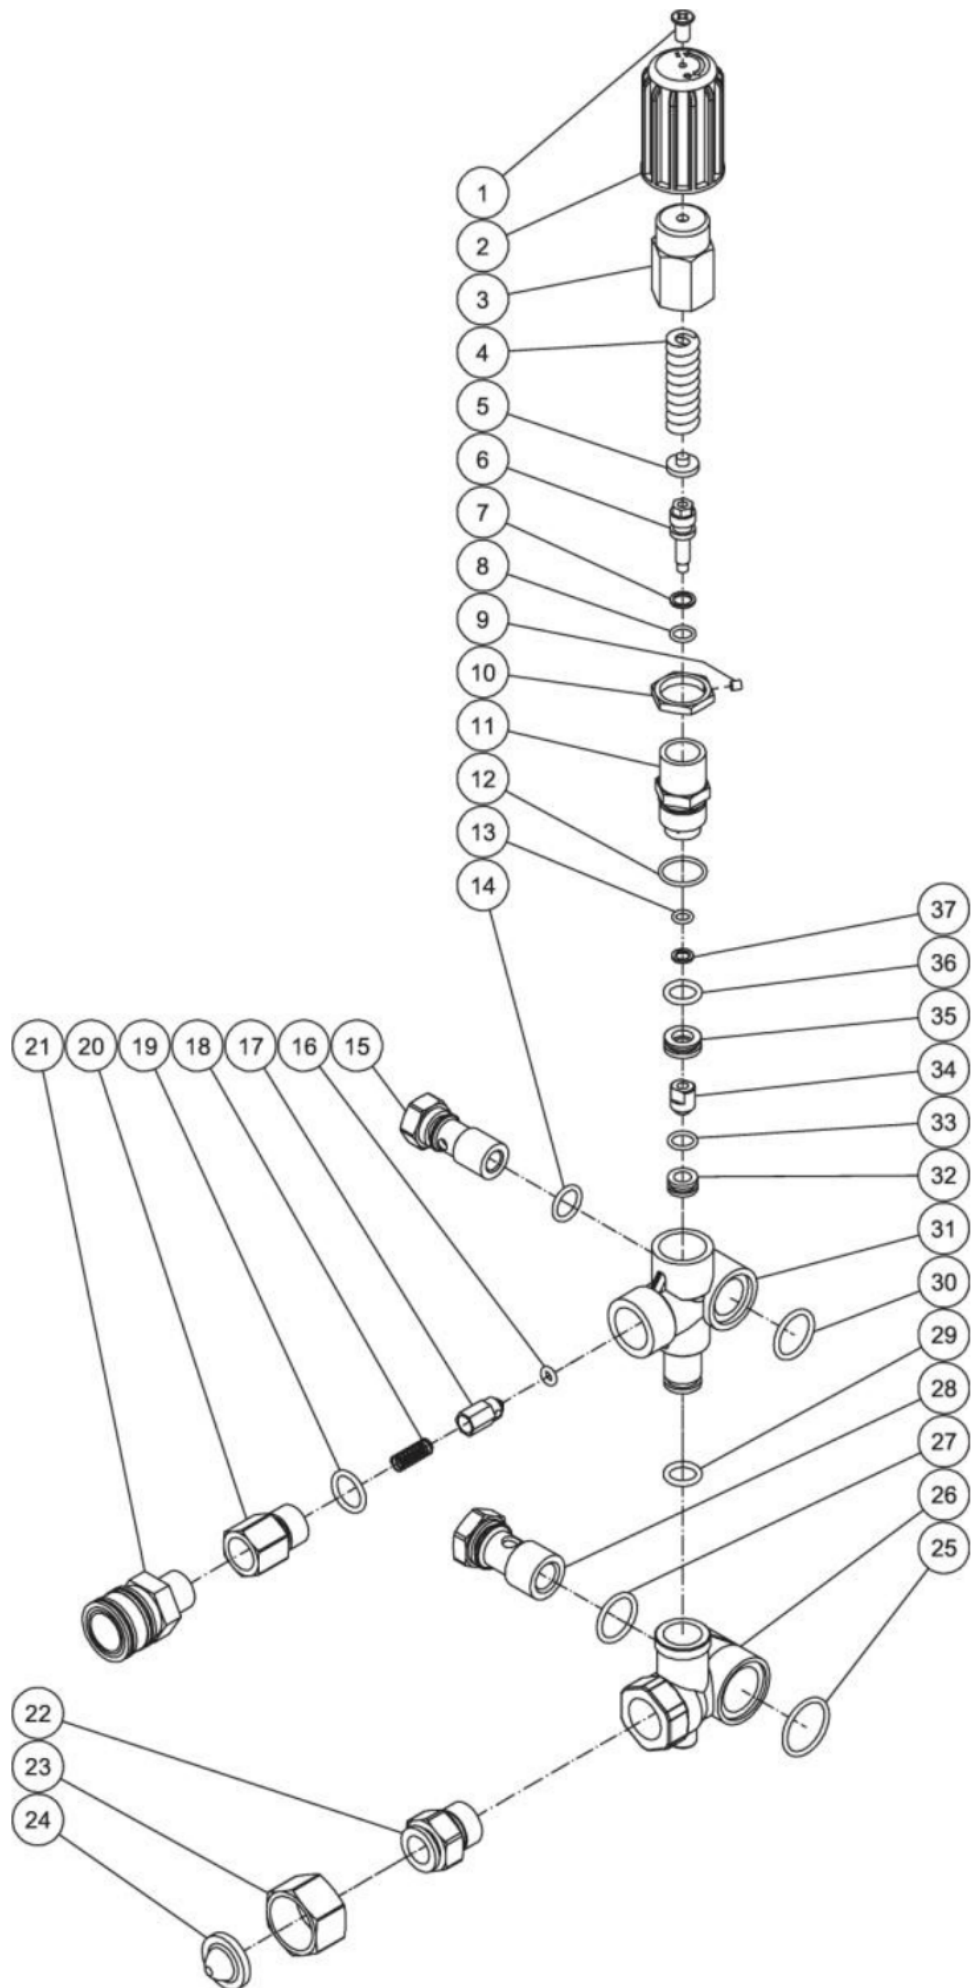

## FRAME ASSEMBLY

Id	Item #	Description	Quantity	Rev	Comments
1	34-2770	DECAL	1		
2	N/A	DECAL - WARNING/CAUTION/OPERATION (SEE 71-0065)	1		
3	7-0194A01	HANDLE	1		
4	33-0001	GROMMET	5		
5	18-0392	NOZZLE	1		
5	18-0393	NOZZLE 15035 QC	1		
5	18-0395	NOZZLE 25035 QC	1		
6	5-0254A01	FRAME	1		
7	30-0157	LOCKNUT	6		
8	14-0008	ISOLATOR	2		

## PUMP ASSEMBLY

Id	Item #	Description	Quantity	Rev	Comments
1	27-8432	SCREW	4		
2	46-0714	PUMP FLANGE	1		
3	26-0194	OIL SEAL (SEE KIT 70-0337)	1		
4	25-0397	O-RING (SEE KIT 70-0337)	1		
5	48-0062	BEARING	1		
6	27-8886	SET SCREW	1		
7	46-0959	CRANKSHAFT	1		
8	39-0086	PLUG	2		
9	25-0325	O-RING	2		
10	27-8885	BOLT	6		
11	46-0719	CRANKCASE COVER	1		
12	25-0370	O-RING	1		
13	46-0670	OIL SIGHT GLASS	1		
14	46-0824	OIL REFLECTOR	1		
15	46-0671	SPRING RETAINER	1		
16	25-0398	O-RING (SEE KIT 70-0337)	1		

# UNLOADER ASSEMBLY

<b>Id</b>	<b>Item #</b>	<b>Description</b>	<b>Quantity</b>	<b>Rev</b>	<b>Comments</b>
1	N/A	SCREW	1		
2	N/A	PLASTIC KNOB	1		
3	N/A	KNOB	1		
4	N/A	SPRING	1		
5	N/A	SPRING SEAT	1		
6	N/A	VALVE ROD	1		
7	N/A	SUPPORT RING	1		
8	25-0651	O-RING	1		
9	8-0479	SET SCREW	1		
10	N/A	JAM NUT	1		
11	N/A	UNLOADER VALVE BODY	1		
12	25-0652	O-RING	1		
13	25-0163	O-RING	1		
14	25-0169	O-RING	1		
15	8-0594	OUTLET BANJO BOLT	1		
16	25-0653	O-RING (SEE KIT 70-0500)	1		
17	SEE KIT	CHECKING VALVE (SEE KIT 70-0500)	1		
18	SEE KIT	SPRING (SEE KIT 70-0500)	1		
19	25-0386	O-RING	1		
20	46-1389	OUTLET CONNECTOR	1		
21	17-0007	QUICK CONNECT SOCKET	1		
22	SEE KIT	INLET CONNECTOR (SEE KIT 23-0095)	1		
23	SEE KIT	SWIVEL NUT (SEE KIT 23-0095)	1		
24	19-0001	FILTER (SEE KIT 23-0095)	1		
25	25-0654	O-RING	1		
26	N/A	BY PASS HOUSING	1		
27	25-0602	O-RING	1		
28	8-0595	INLET BANJO BOLT	1		
29	N/A	O-RING	1		
30	25-0664	O-RING	1		
31	N/A	VALVE HOUSING	1		
32	N/A	VALVE SEAT	1		
33	25-0656	O-RING	1		
34	N/A	BULLET	1		
35	N/A	BY PASS JET UNLOADER	1		
36	25-0655	O-RING	1		
37	N/A	SUPPORT RING	1		