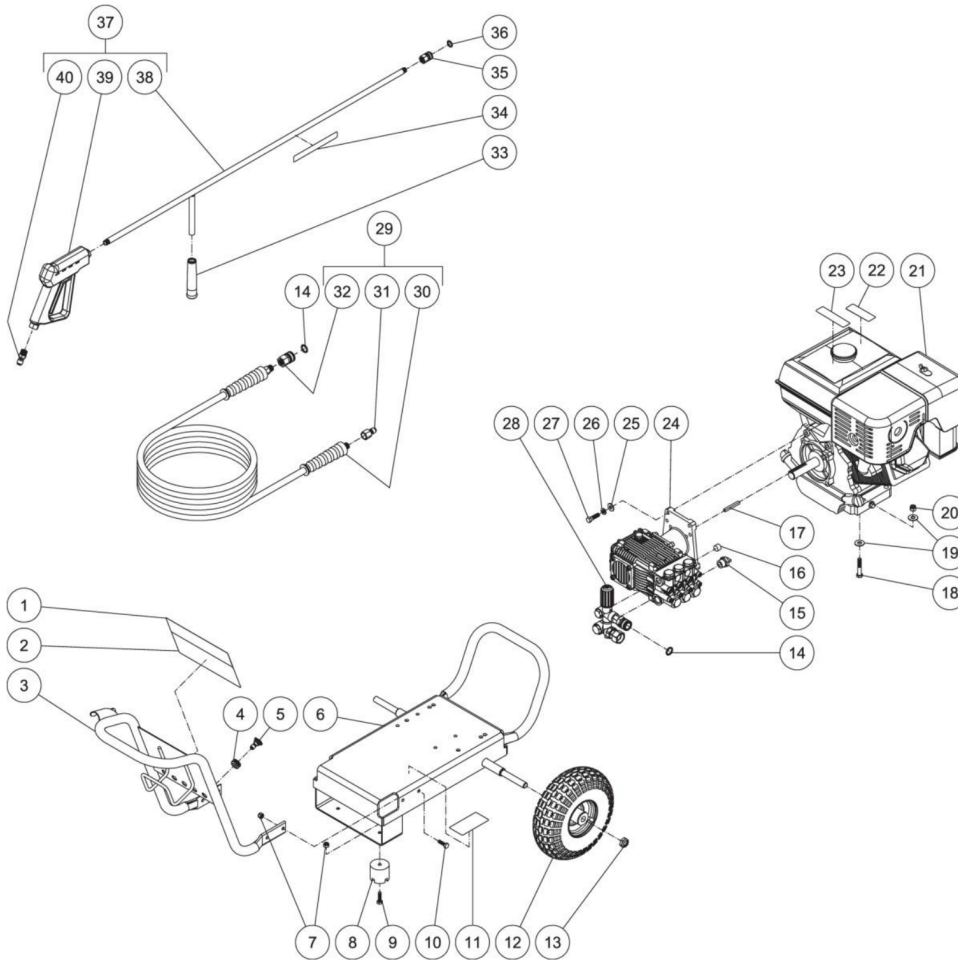

## FRAME ASSEMBLY

Id	Item #	Description	Quantity	Rev	Comments
1	34-2770	DECAL	1		
2	N/A	DECAL - WARNING/CAUTION/OPERATION (SEE 71-0065)	1		
3	7-0194A01	HANDLE	1		
4	33-0001	GROMMET	5		
5	18-0392	NOZZLE	1		
5	18-0393	NOZZLE 15035 QC	1		
5	18-0395	NOZZLE 25035 QC	1		
6	5-0254A01	FRAME	1		
7	30-0157	LOCKNUT	6		
8	14-0008	ISOLATOR	2		

Id	Item #	Description	Quantity	Rev	Comments
9	27-0068	BOLT	2		
10	27-0067	BOLT	4		
11	N/A	DECAL- SILVER STICKER	1		
12	14-0113	WHEEL	2		
13	30-0117	LOCKNUT	2		
14	25-0123	O-RING	2		
15	22-0005	RELIEF VALVE	1		
16	23-0244	PLUG	1		
17	43-0078	KEY	1		
18	27-0121	BOLT	4		
19	28-0023	WASHER	8		
20	30-0159	LOCKNUT	4		
21	1-0086	ENGINE - HONDA	1		
21	1-0176	ENGINE - SUBARU	1		
22	N/A	DECAL - RISK OF FIRE (SEE 71-0065)	1		
23	N/A	DECAL - RISK OF BURNS (SEE 71-0065)	1		
24	3-0310	PUMP	1		
25	28-0022	WASHER	4		
26	29-0008	LOCKWASHER	4		
27	27-0118	BOLT	4		
28	8-0630	UNLOADER ASSY WITHOUT CHEM INJ	1		
29	851-0338	PRESSURE HOSE ASSEMBLY - (30-32)	1		
30	15-0209	HOSE	1		
31	17-0006	QUICK CONNECT	1		
32	17-0004	QC SOCKET	1		
33	7-0002	GRIP	1		
34	N/A	DECAL - RISK OF INJECTION (SEE 71-0065)	1		
35	17-0001	QUICK CONNECT	1		
36	25-0122	O-RING	1		
37	851-0371	GUN/WAND ASSEMBLY - (38-40)	1		
38	16-0439	WAND (INC GRIP & QC)	1		
39	16-0001	GUN	1		
40	17-0005	QUICK CONNECT	1		
	71-0065	DECAL SET	1		

## PUMP ASSEMBLY

Id	Item #	Description	Quantity	Rev	Comments
1	27-8432	SCREW	4		
2	46-0714	PUMP FLANGE	1		
3	26-0194	OIL SEAL (SEE KIT 70-0337)	1		
4	25-0397	O-RING (SEE KIT 70-0337)	1		
5	48-0062	BEARING	1		
6	27-8886	SET SCREW	1		
7	46-0959	CRANKSHAFT	1		
8	39-0086	PLUG	2		
9	25-0325	O-RING	2		
10	27-8885	BOLT	6		
11	46-0719	CRANKCASE COVER	1		
12	25-0370	O-RING	1		
13	46-0670	OIL SIGHT GLASS	1		
14	46-0824	OIL REFLECTOR	1		
15	46-0671	SPRING RETAINER	1		
16	25-0398	O-RING (SEE KIT 70-0337)	1		