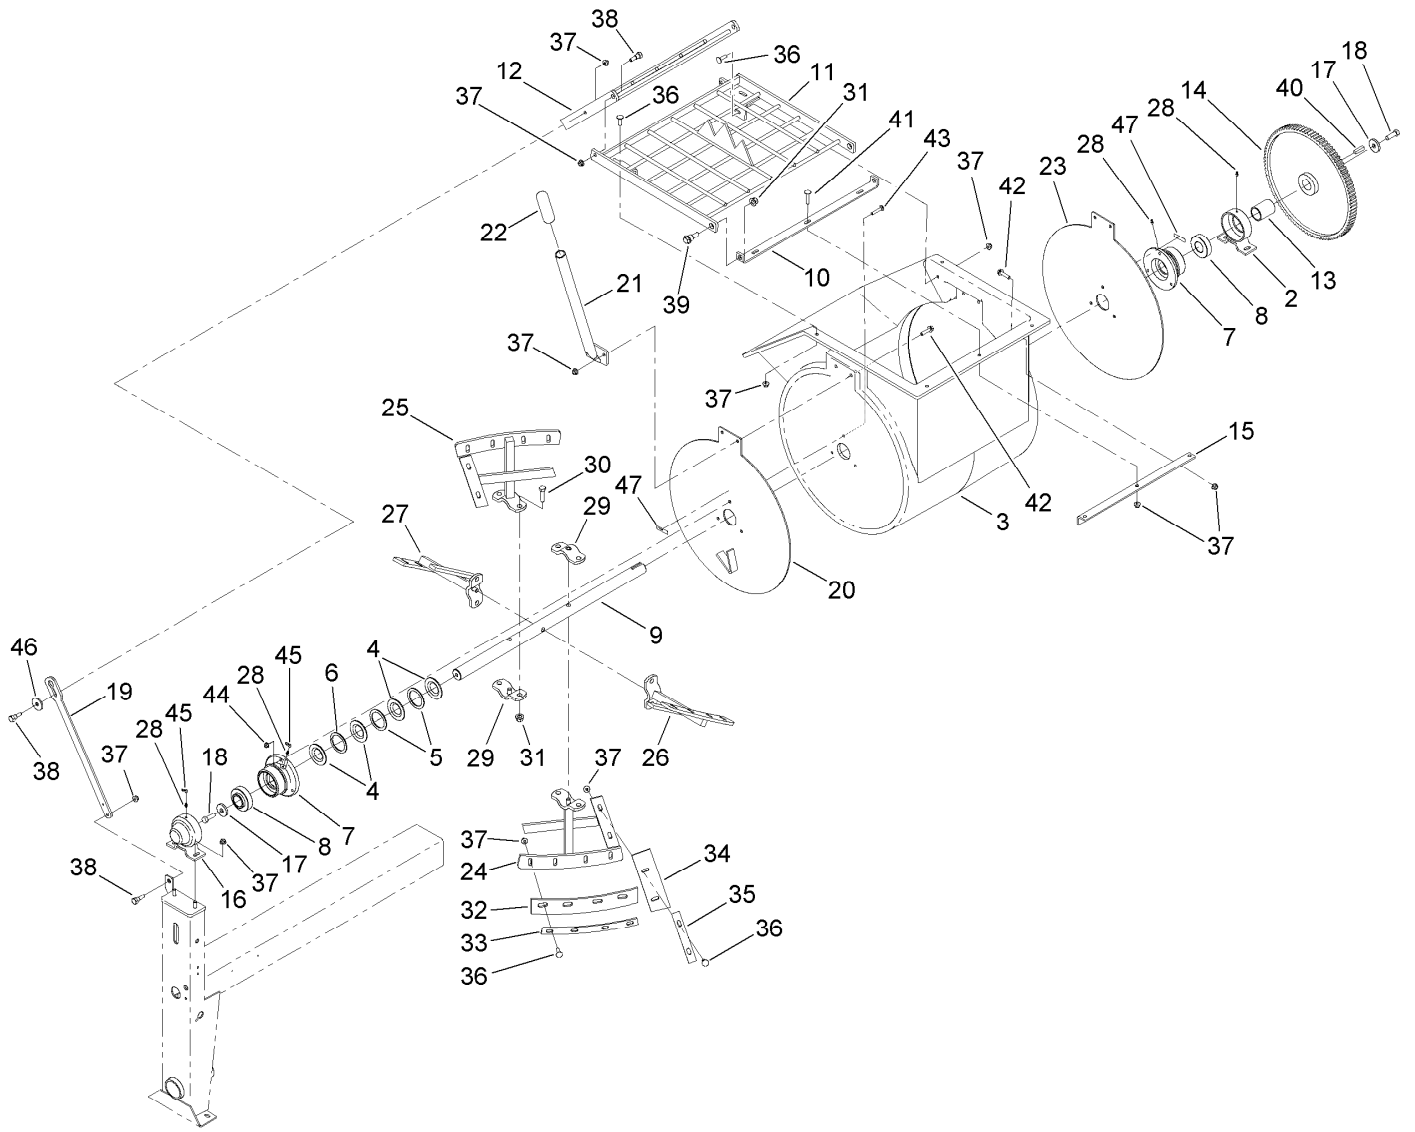

Drum Assembly

Ref.	Part Number	Qty.	Description	Ref.	Part Number	Qty.	Description
2	ST24021-03	1	Trunnion	23	ST45846-01	1	End-Drum
3	125-6303	1	Drum	24	ST45848-01	1	Paddle
4	ST32324	8	Seal-Drum	25	ST45849-01	1	Paddle
5	ST24017	4	Washer-Flat	26	ST45852-01	1	Paddle
6	ST25881	2	Washer-Split	27	ST45853-01	1	Paddle
7	ST32326-01	2	Housing-Bearing	28	ST46042	4	Fitting-Grease
8	ST32003	2	Bearing-Ball	29	ST24107-01	2	Clamp
9	ST45854-01	1	Shaft-Drum	30	325-7	6	Screw-HH
10	ST42641-01	1	Mount-Guard	31	99-5107	8	Nut-Lock
11	125-6296-01	1	Guard-Stationary	32	ST24106	4	Blade-Rubber, Long
12	125-6297-01	1	Guard-Drum	33	ST24104-01	4	Bar-Backer, Long
13	ST25928	1	Spacer-Shaft	34	ST47331	2	Blade-Rubber, Short
14	ST26933-03	1	Gear-94 Teeth	35	ST42707-01	2	Bar-Backer, Side
15	ST43115-01	1	Support-Guard	36	3231-25	24	Bolt-CARR
16	ST36574-03	1	Trunnion-Capped	37	104-8301	45	Nut-Flange, NI
17	ST26326	2	Washer-Flat	38	80-1300	4	Bolt-Shoulder
18	325-6	2	Screw-HH	39	116-0780	2	Screw-HHF, Shoulder
19	125-6290-03	1	Bar-Guard, Lifter	40	ST81060	1	Key-Square
20	ST45845-01	1	End-Drum	41	3231-5	5	Screw-CARR
21	ST24406-01	1	Handle	42	114-4681	8	Screw-HHF
22	ST47023	1	Grip-Hand	43	3230-5	6	Screw-CARR