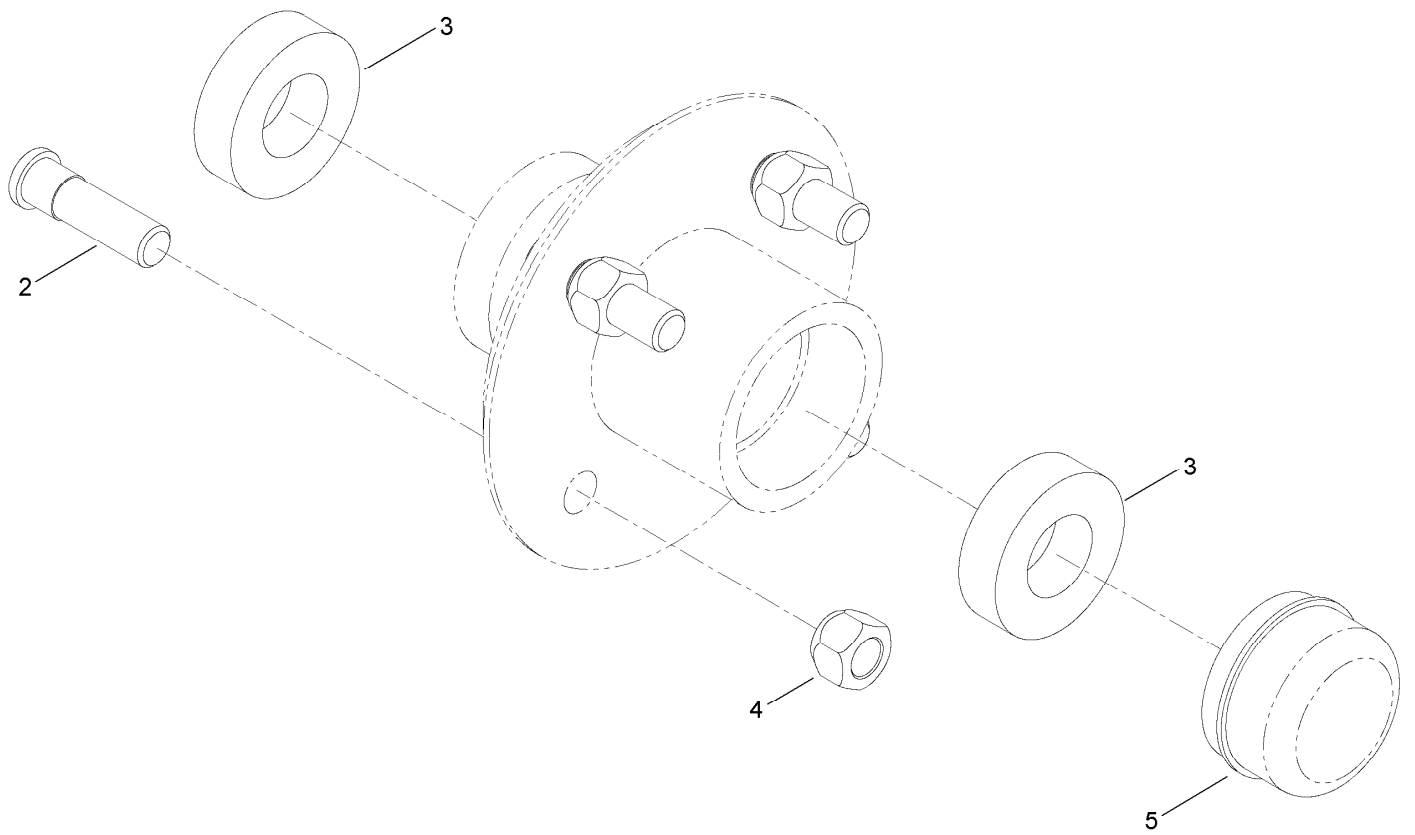

Hub Assembly No. 125-8171

<i>Ref.</i>	<i>Part Number</i>	<i>Qty.</i>	<i>Description</i>
2	ST39190	4	Stud-Wheel
3	ST32233	2	Bearing-Roller
4	ST80045	4	Nut-Lug
5	ST34573	1	Cap-Dust

Drum Assembly

Ref.	Part Number	Qty.	Description	Ref.	Part Number	Qty.	Description
2	ST24021-03	1	Trunnion	23	ST45846-01	1	End-Drum
3	125-6303	1	Drum	24	ST45848-01	1	Paddle
4	ST32324	8	Seal-Drum	25	ST45849-01	1	Paddle
5	ST24017	4	Washer-Flat	26	ST45852-01	1	Paddle
6	ST25881	2	Washer-Split	27	ST45853-01	1	Paddle
7	ST32326-01	2	Housing-Bearing	28	ST46042	4	Fitting-Grease
8	ST32003	2	Bearing-Ball	29	ST24107-01	2	Clamp
9	ST45854-01	1	Shaft-Drum	30	325-7	6	Screw-HH
10	ST42641-01	1	Mount-Guard	31	99-5107	8	Nut-Lock
11	125-6296-01	1	Guard-Stationary	32	ST24106	4	Blade-Rubber, Long
12	125-6297-01	1	Guard-Drum	33	ST24104-01	4	Bar-Backer, Long
13	ST25928	1	Spacer-Shaft	34	ST47331	2	Blade-Rubber, Short
14	ST26933-03	1	Gear-94 Teeth	35	ST42707-01	2	Bar-Backer, Side
15	ST43115-01	1	Support-Guard	36	3231-25	24	Bolt-CARR
16	ST36574-03	1	Trunnion-Capped	37	104-8301	45	Nut-Flange, NI
17	ST26326	2	Washer-Flat	38	80-1300	4	Bolt-Shoulder
18	325-6	2	Screw-HH	39	116-0780	2	Screw-HHF, Shoulder
19	125-6290-03	1	Bar-Guard, Lifter	40	ST81060	1	Key-Square
20	ST45845-01	1	End-Drum	41	3231-5	5	Screw-CARR
21	ST24406-01	1	Handle	42	114-4681	8	Screw-HHF
22	ST47023	1	Grip-Hand	43	3230-5	6	Screw-CARR

Drum Assembly (continued)

Ref.	Part Number	Qty.	Description	Ref.	Part Number	Qty.	Description
44	104-8300	6	Nut-Flange, NI	46	106-2008	1	Washer-Thrust
45	ST47001	4	Cap-Plug	47	125-8175	2	Decal-Grease

← **NOTE: If your mixer has a WELDED ON bearing housing you must purchase this bearing kit version: ST22153**
The ST23432 featured here is for the BOLT on version ONLY.