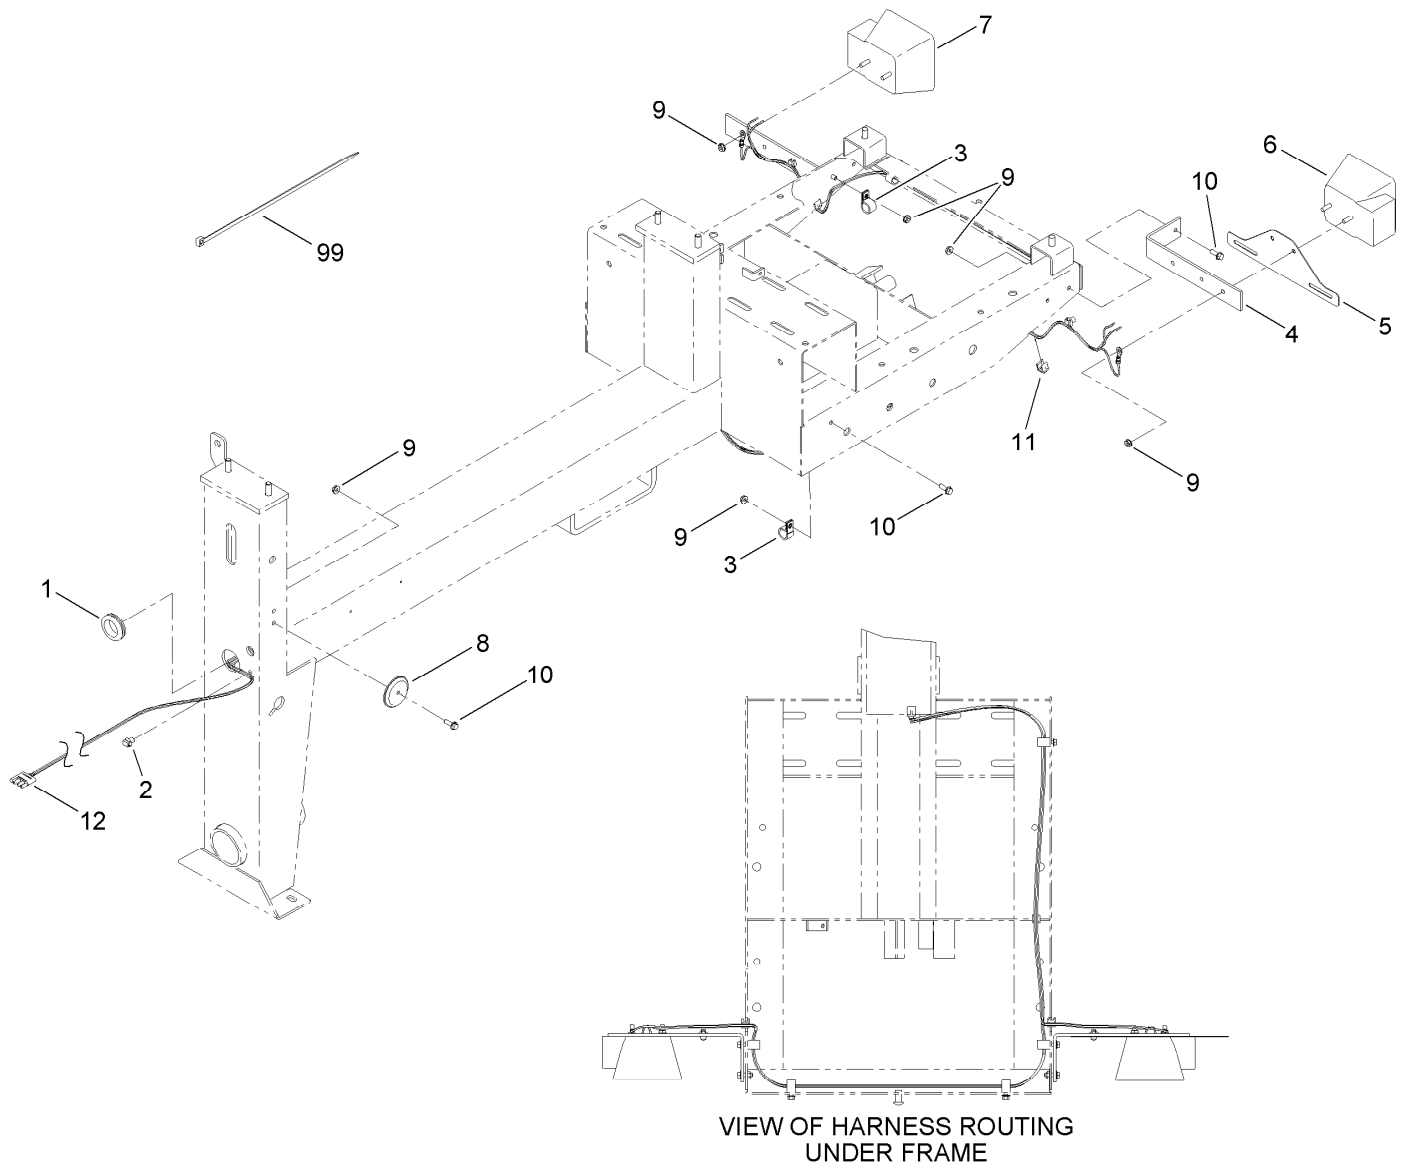

Ref.	Part Number	Qty.	Description
12	ST38450	1	Sheave
13	120-6474	2	Screw-Set, SQH
14	ST34052	2	Belt-V
15	ST38449	1	Sheave
16	7-0238	1	Key-Square
17	ST34849	1	Spring
18	114-4681	4	Screw-HHF
19	104-8301	4	Nut-Flange, NI
20	127-1665-03	1	Guide-Belt
22	7-0238	1	Key-Square

Cowl Assembly

Ref.	Part Number	Qty.	Description
2	127-1683	1	Stationary Cowl ASM
2:2	117-2718	1	Decal-Arrester, Spark
3	127-1685	1	Movable Cowl ASM
3:2	125-4939	1	Decal-Warning
4	ST44368	1	Pin
5	ST47182	3	Latch-Rubber
6	3234-24	6	Screw-HHF
7	104-8301	6	Nut-Flange, NI
8	110-9380	4	Screw-HWH
9	125-6214-03	1	Plate-Access, Belt
11	67-7320	2	Decal
13	125-4942	1	Decal
14	125-4951	2	Decal-Mm-858H
16	125-8175	1	Decal-Grease