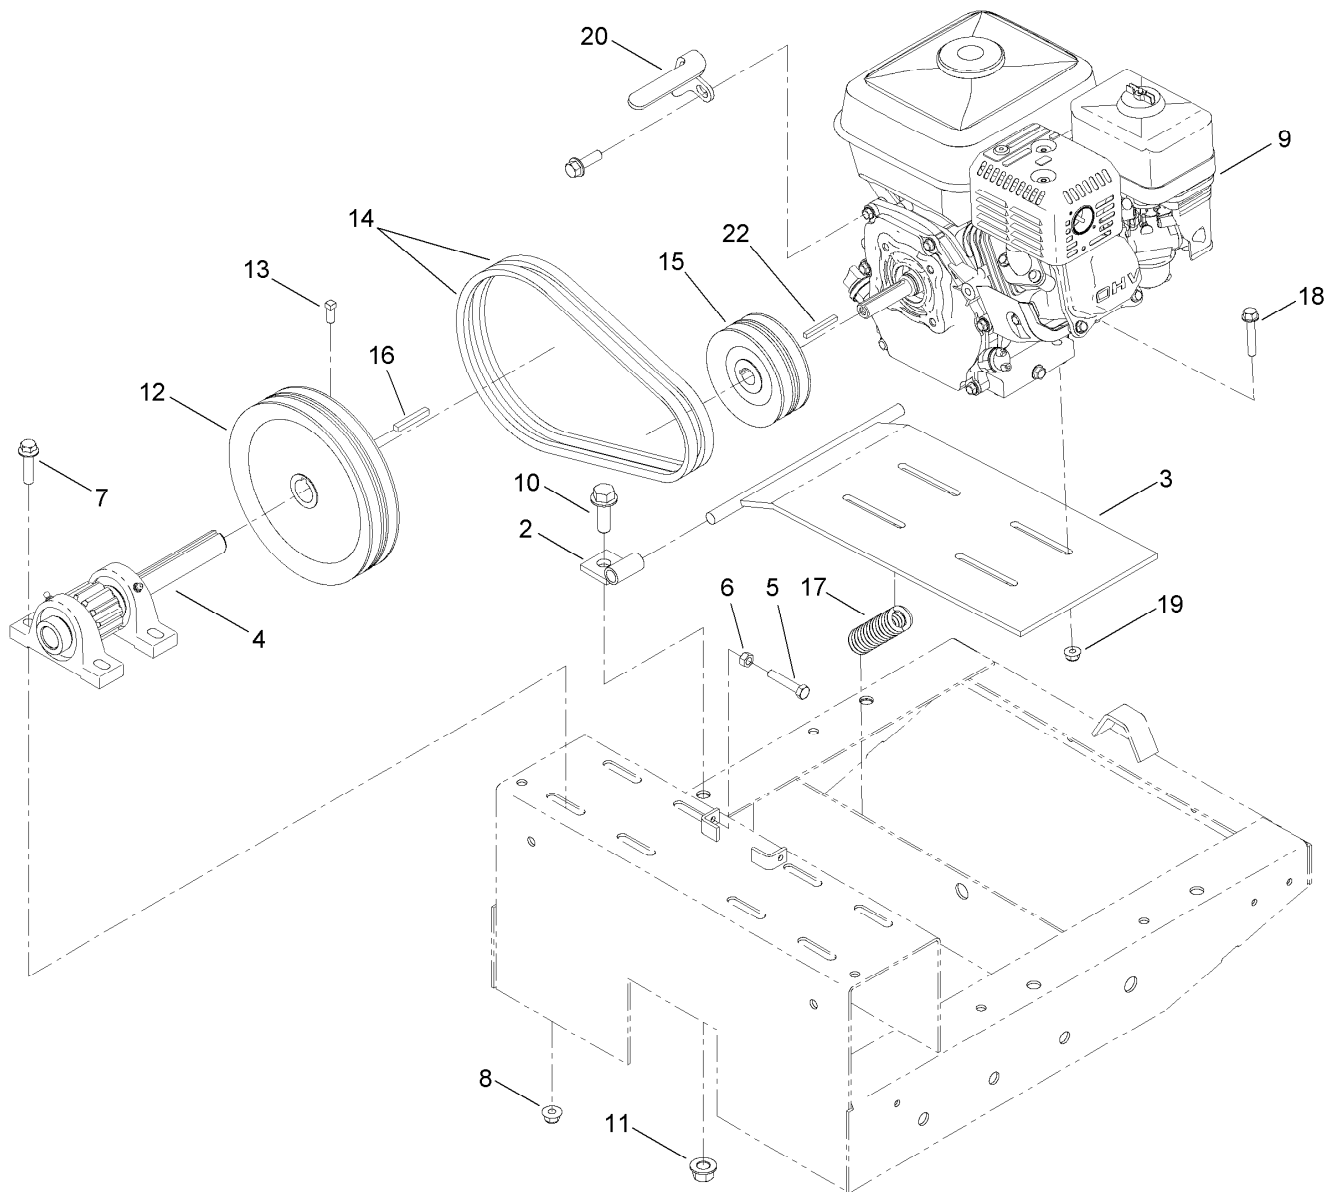

Hub Assembly No. 125-8171

<i>Ref.</i>	<i>Part Number</i>	<i>Qty.</i>	<i>Description</i>
2	ST39190	4	Stud-Wheel
3	ST32233	2	Bearing-Roller
4	ST80045	4	Nut-Lug
5	ST34573	1	Cap-Dust

Drum Assembly

Ref.	Part Number	Qty.	Description	Ref.	Part Number	Qty.	Description
2	ST24021-03	1	Trunnion	23	ST45846-01	1	End-Drum
3	125-6303	1	Drum	24	ST45848-01	1	Paddle
4	ST32324	8	Seal-Drum	25	ST45849-01	1	Paddle
5	ST24017	4	Washer-Flat	26	ST45852-01	1	Paddle
6	ST25881	2	Washer-Split	27	ST45853-01	1	Paddle
7	ST32326-01	2	Housing-Bearing	28	ST46042	4	Fitting-Grease
8	ST32003	2	Bearing-Ball	29	ST24107-01	2	Clamp
9	ST45854-01	1	Shaft-Drum	30	325-7	6	Screw-HH
10	ST42641-01	1	Mount-Guard	31	99-5107	8	Nut-Lock
11	125-6296-01	1	Guard-Stationary	32	ST24106	4	Blade-Rubber, Long
12	125-6297-01	1	Guard-Drum	33	ST24104-01	4	Bar-Backer, Long
13	ST25928	1	Spacer-Shaft	34	ST47331	2	Blade-Rubber, Short
14	ST26933-03	1	Gear-94 Teeth	35	ST42707-01	2	Bar-Backer, Side
15	ST43115-01	1	Support-Guard	36	3231-25	24	Bolt-CARR
16	ST36574-03	1	Trunnion-Capped	37	104-8301	45	Nut-Flange, NI
17	ST26326	2	Washer-Flat	38	80-1300	4	Bolt-Shoulder
18	325-6	2	Screw-HH	39	116-0780	2	Screw-HHF, Shoulder
19	125-6290-03	1	Bar-Guard, Lifter	40	ST81060	1	Key-Square
20	ST45845-01	1	End-Drum	41	3231-5	5	Screw-CARR
21	ST24406-01	1	Handle	42	114-4681	8	Screw-HHF
22	ST47023	1	Grip-Hand	43	3230-5	6	Screw-CARR

Drum Assembly (continued)

Ref.	Part Number	Qty.	Description	Ref.	Part Number	Qty.	Description
44	104-8300	6	Nut-Flange, NI	46	106-2008	1	Washer-Thrust
45	ST47001	4	Cap-Plug	47	125-8175	2	Decal-Grease

← **NOTE: If your mixer has a WELDED ON bearing housing you must purchase this bearing kit version: ST22153**
The ST23432 featured here is for the BOLT on version ONLY.