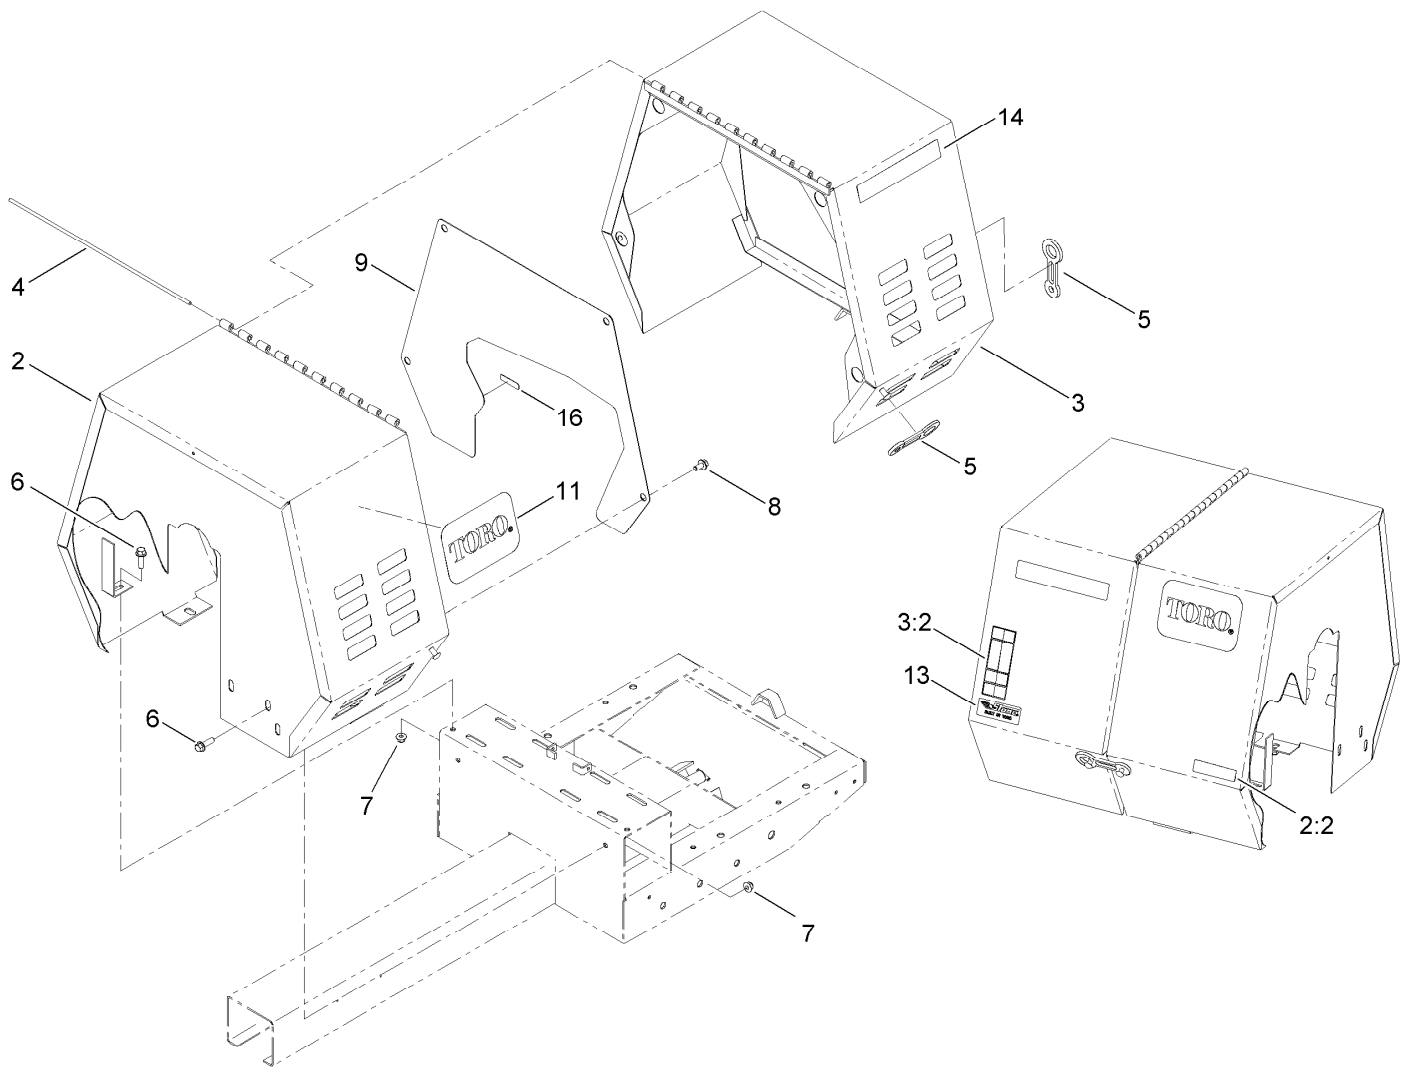

Cowl Assembly

Ref.	Part Number	Qty.	Description
2	127-1683	1	Stationary Cowl ASM
2:2	117-2718	1	Decal-Arrester, Spark
3	127-1685	1	Movable Cowl ASM
3:2	125-4939	1	Decal-Warning
4	ST44368	1	Pin
5	ST47182	3	Latch-Rubber
6	3234-24	6	Screw-HHF
7	104-8301	6	Nut-Flange, NI
8	110-9380	4	Screw-HWH
9	125-6214-03	1	Plate-Access, Belt
11	67-7320	2	Decal
13	125-4942	1	Decal
14	125-4951	2	Decal-Mm-858H
16	125-8175	1	Decal-Grease