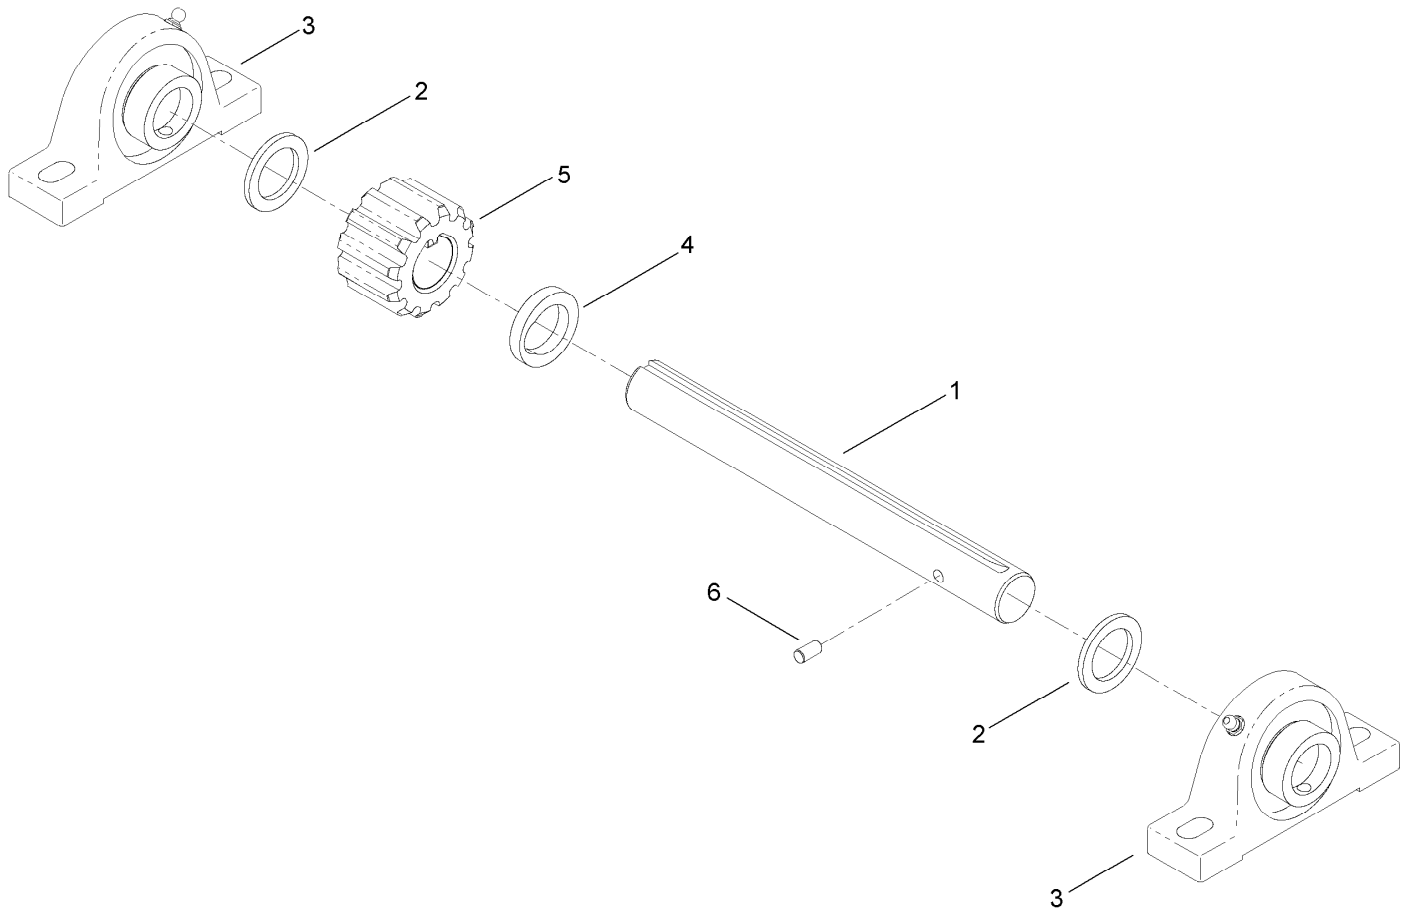

Pinion Assembly No. ST21471

<i>Ref.</i>	<i>Part Number</i>	<i>Qty.</i>	<i>Description</i>
1	ST24036	1	Shaft-Pinion
2	ST24622	2	Washer-Flat
3	ST32208	2	Bearing-Block, Pillow
4	ST38122	1	Washer
5	ST57625	1	Gear-Spur
6	95-0715	1	Pin-Dowel