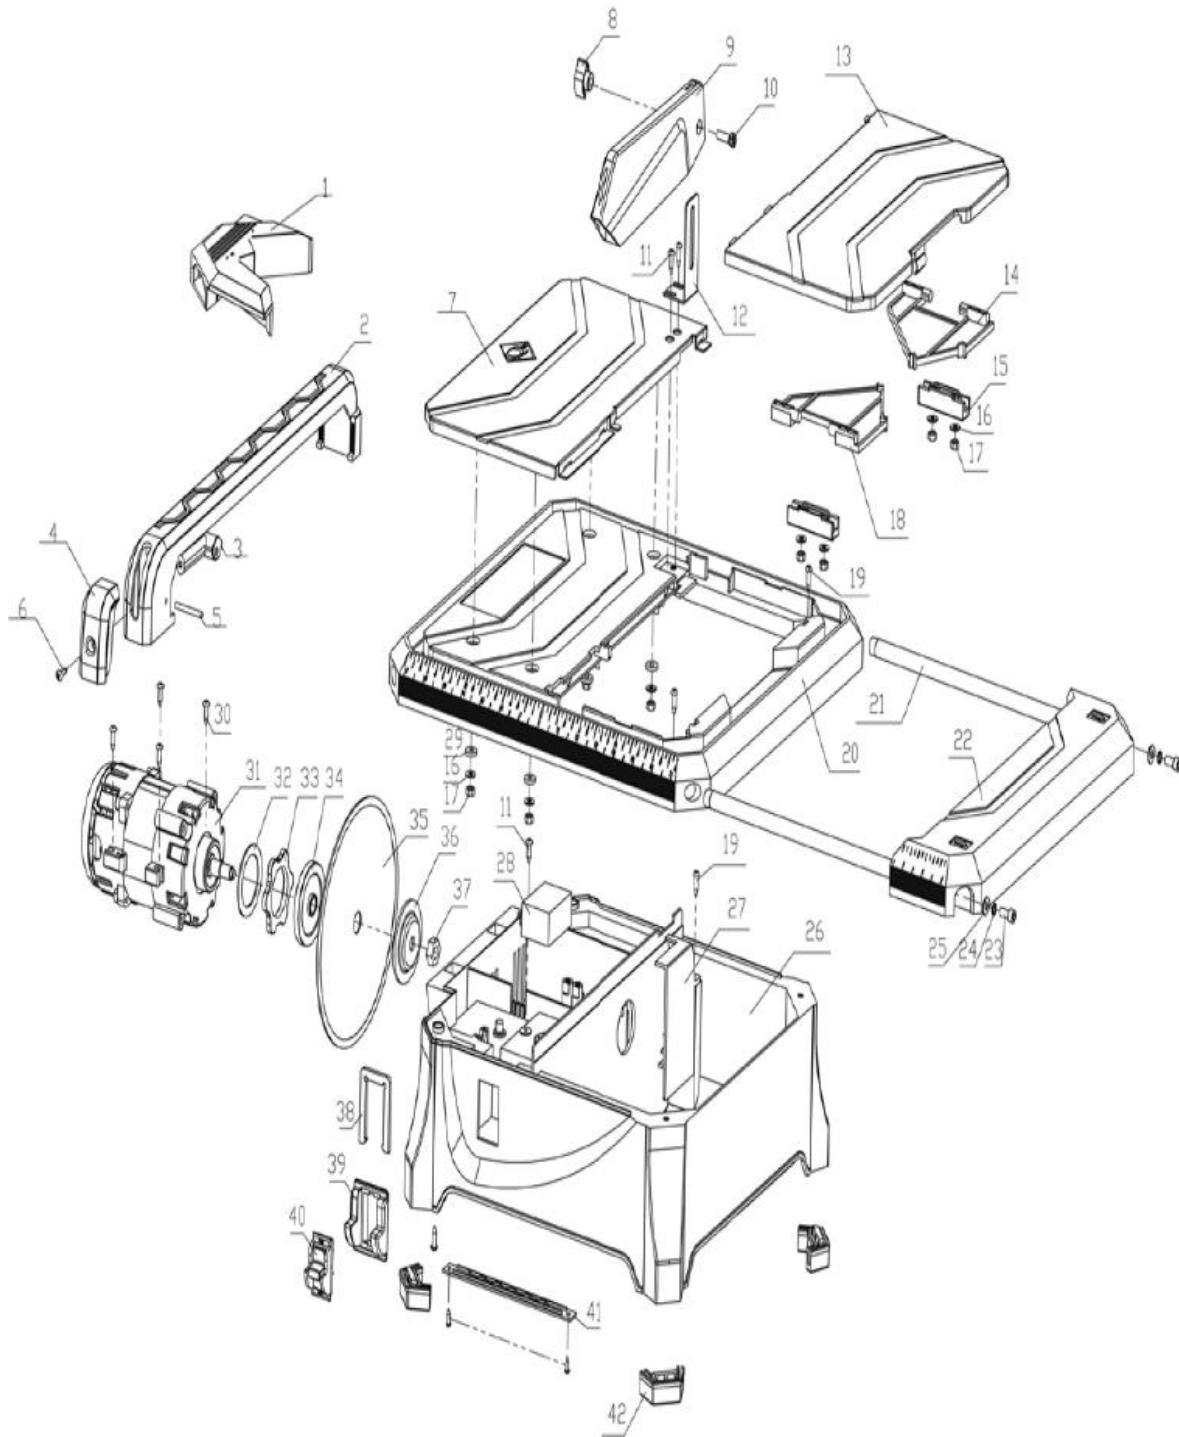

QEPParts.com
888-634-4289
An iBuy Stores Company