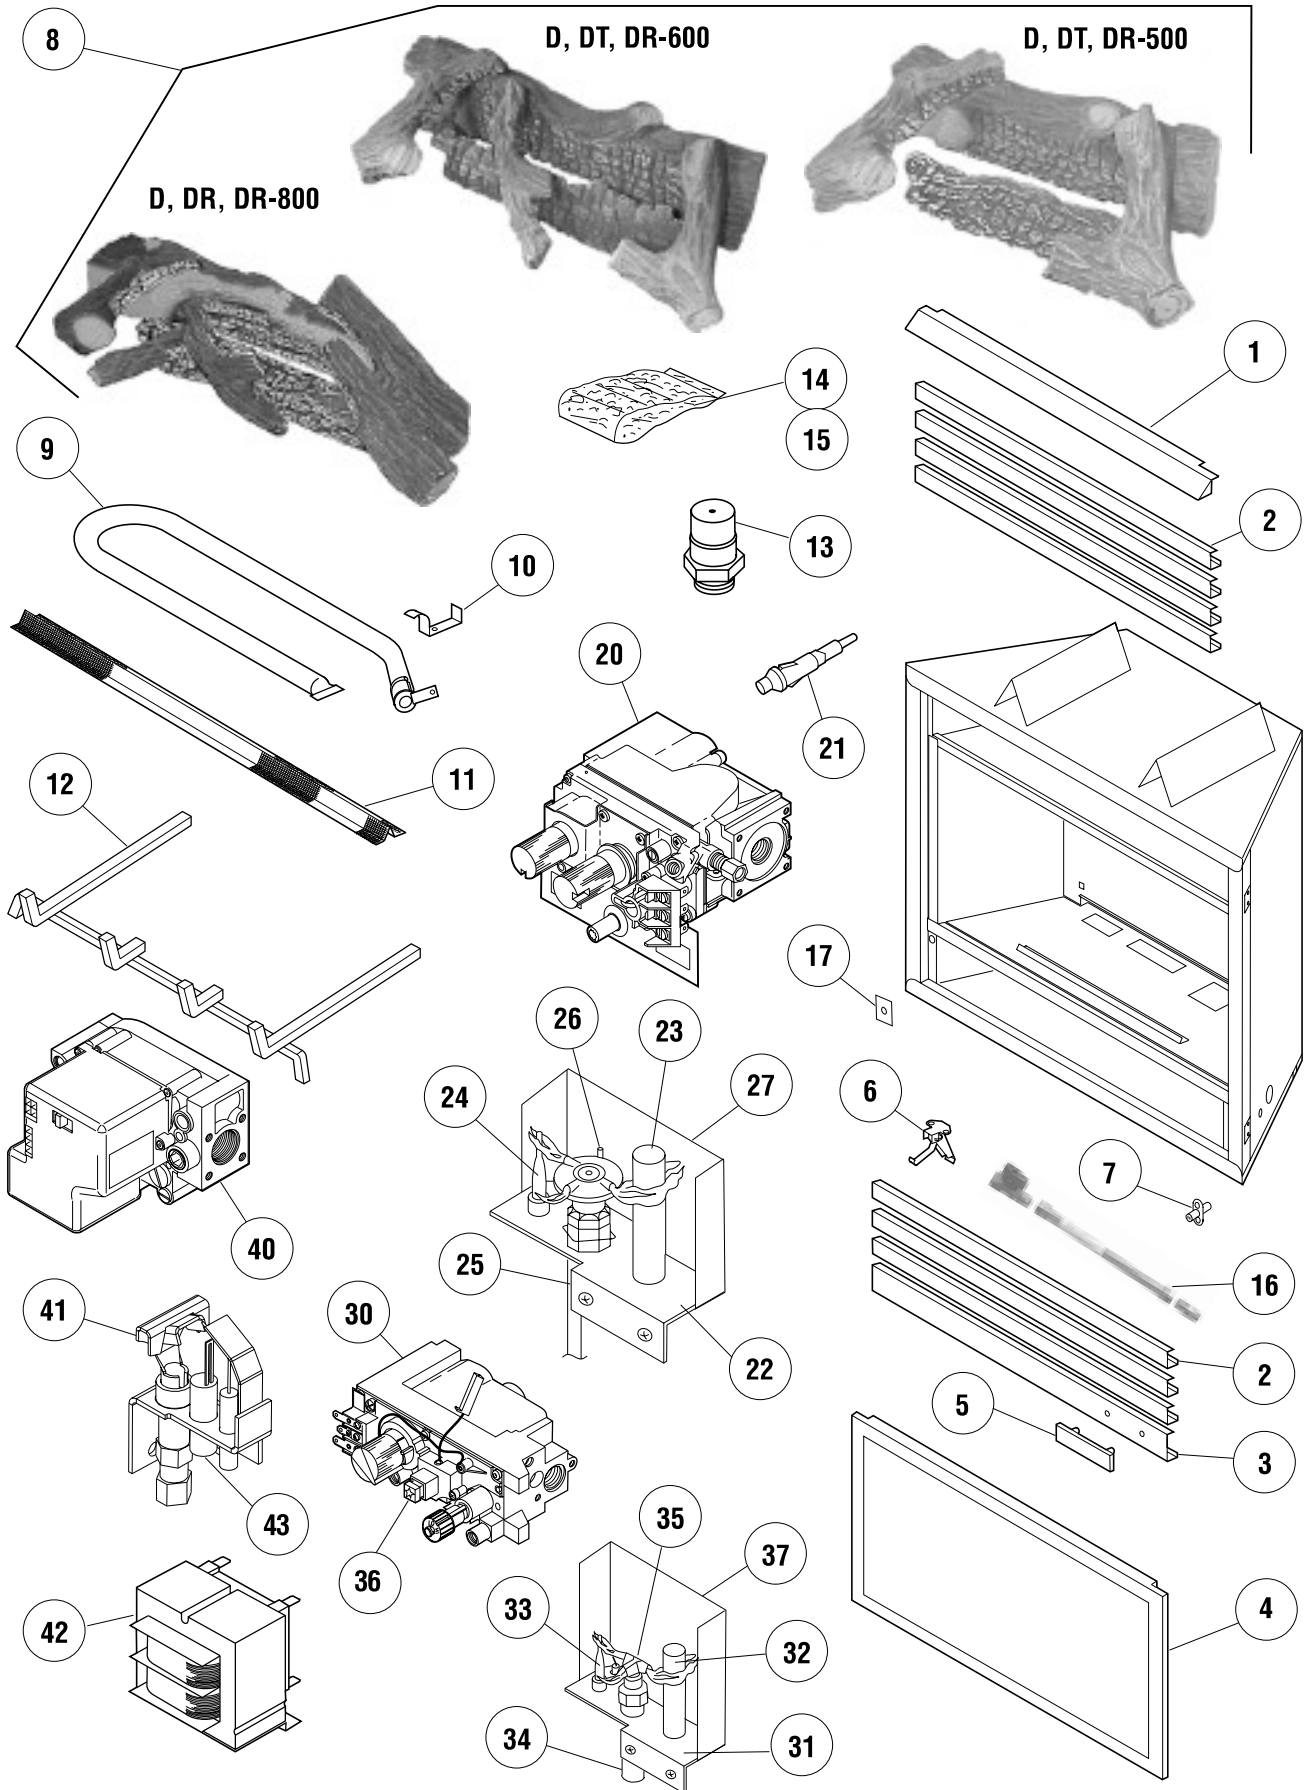

REPLACEMENT PARTS LIST

No.	DESCRIPTION	D, DT, DR-500		D, DT, DR-600		D, DT, DR-800	
		Part No.	Qty.	Part No.	Qty.	Part No.	Qty.
	Gas Fireplace Assembly	-	-	-	-	-	-
1.	Hood	LB-91941BZ	1	LB-91941CZ	1	LB-91941DZ	1
2.	Louver	LB-92400BZ	7	LB-92400CZ	7	LB-92400DZ	7
3.	Louver, (Base)	LB-92402BZ	1	LB-92402CZ	1	LB-92402DZ	1
4.	Enclosure, Glass Front (Complete)	LB-92534B	1	LB-92534C	1	LB-92534D	1
5.	Nameplate (Brand)	56L9301	1	56L9301	1	56L9301	1
6.	Latch	69L2101	2	69L2101	2	69L2101	2
7.	Catch, Door, Magnetic	69L3101	1	69L3101	1	69L3101	1
8.	Log Set (Complete)	69L6901	1	69L7701	1	74L3001	1
9.	Burner Assembly	69L0901	1	69L1001	1	69L1101	1
10.	Burner Bracket	LB-92357	3	LB-92357	3	LB-92357	3
11.	Ember Screen	LB-92438B	1	LB-92438C	1	LB-92438D	1
12.	Log Grate Assembly	LB-92406B	1	LB-92406C	1	LB-92406D	1
13.	Orifice, Main Burner - Nat. Gas	37L7001	1	18L4001	1	99K7701	1
13.	Orifice, Main Burner - LP Gas	99K9701	1	LB-55874D	1	74L8801	1
14.	Bag of Embers (Rockwool)	88L53	1	88L53	1	88L53	1
15.	Bag of Decorative Volcanic Stone	80L42	1	80L42	1	80L42	1
16.	Gas Line Flexible Connector	93L32	1	93L32	1	93L32	1
17.	Magnet	094326	1	094326	1	094326	1

GAS CONTROLS — SIT MILLIVOLT

No.	DESCRIPTION	Natural		Propane	
		Part No.	Qty.	Part No.	Qty.
20.	Gas Valve - SIT	43K0701	1	88J5301	1
21.	Piezo Igniter	10K8601	1	10K8601	1
22.	Pilot Assembly	69L1701	1	69L1801	1
23.	Pilot Generator	60J7901	1	60J7901	1
24.	Thermocouple	74L5701	1	74L5701	1
25.	Pilot Tube	74L5601	1	74L5601	1
26.	Electrode And Cable	74L5801	1	74L5801	1
27.	Pilot Shield	LB-92706	1	LB-92706	1

GAS CONTROLS — HONEYWELL MILLIVOLT

No.	DESCRIPTION	Natural		Propane	
		Part No.	Qty.	Part No.	Qty.
30.	Gas Valve	82L8601	1	82L8701	1
31.	Pilot Assembly	67L7001	1	67L7001	1
32.	Pilot Generator	60J7901	1	60J7901	1
33.	Thermocouple	67L6701	1	67L6701	1
34.	Pilot Tube	67L6801	1	67L6801	1
35.	Electrode And Cable	67L8701	1	67L8701	1
36.	Piezo Igniter	24M8901	1	24M8901	1
37.	Pilot Shield	LB-92706	1	LB-92706	1

GAS CONTROLS — ELECTRONIC

No.	DESCRIPTION	Natural		Propane	
		Part No.	Qty.	Part No.	Qty.
40.	Gas Valve - Honeywell	62L1801	1	62L1901	1
41.	Pilot Assembly	62L1401	1	62L1501	1
42.	Transformer	42J3201	1	42J3201	1
43.	Ignitor Assembly (Kit)	87L54	1	87L54	1

REPLACEMENT PARTS

NOTE: DIAGRAMS & ILLUSTRATIONS NOT TO SCALE.