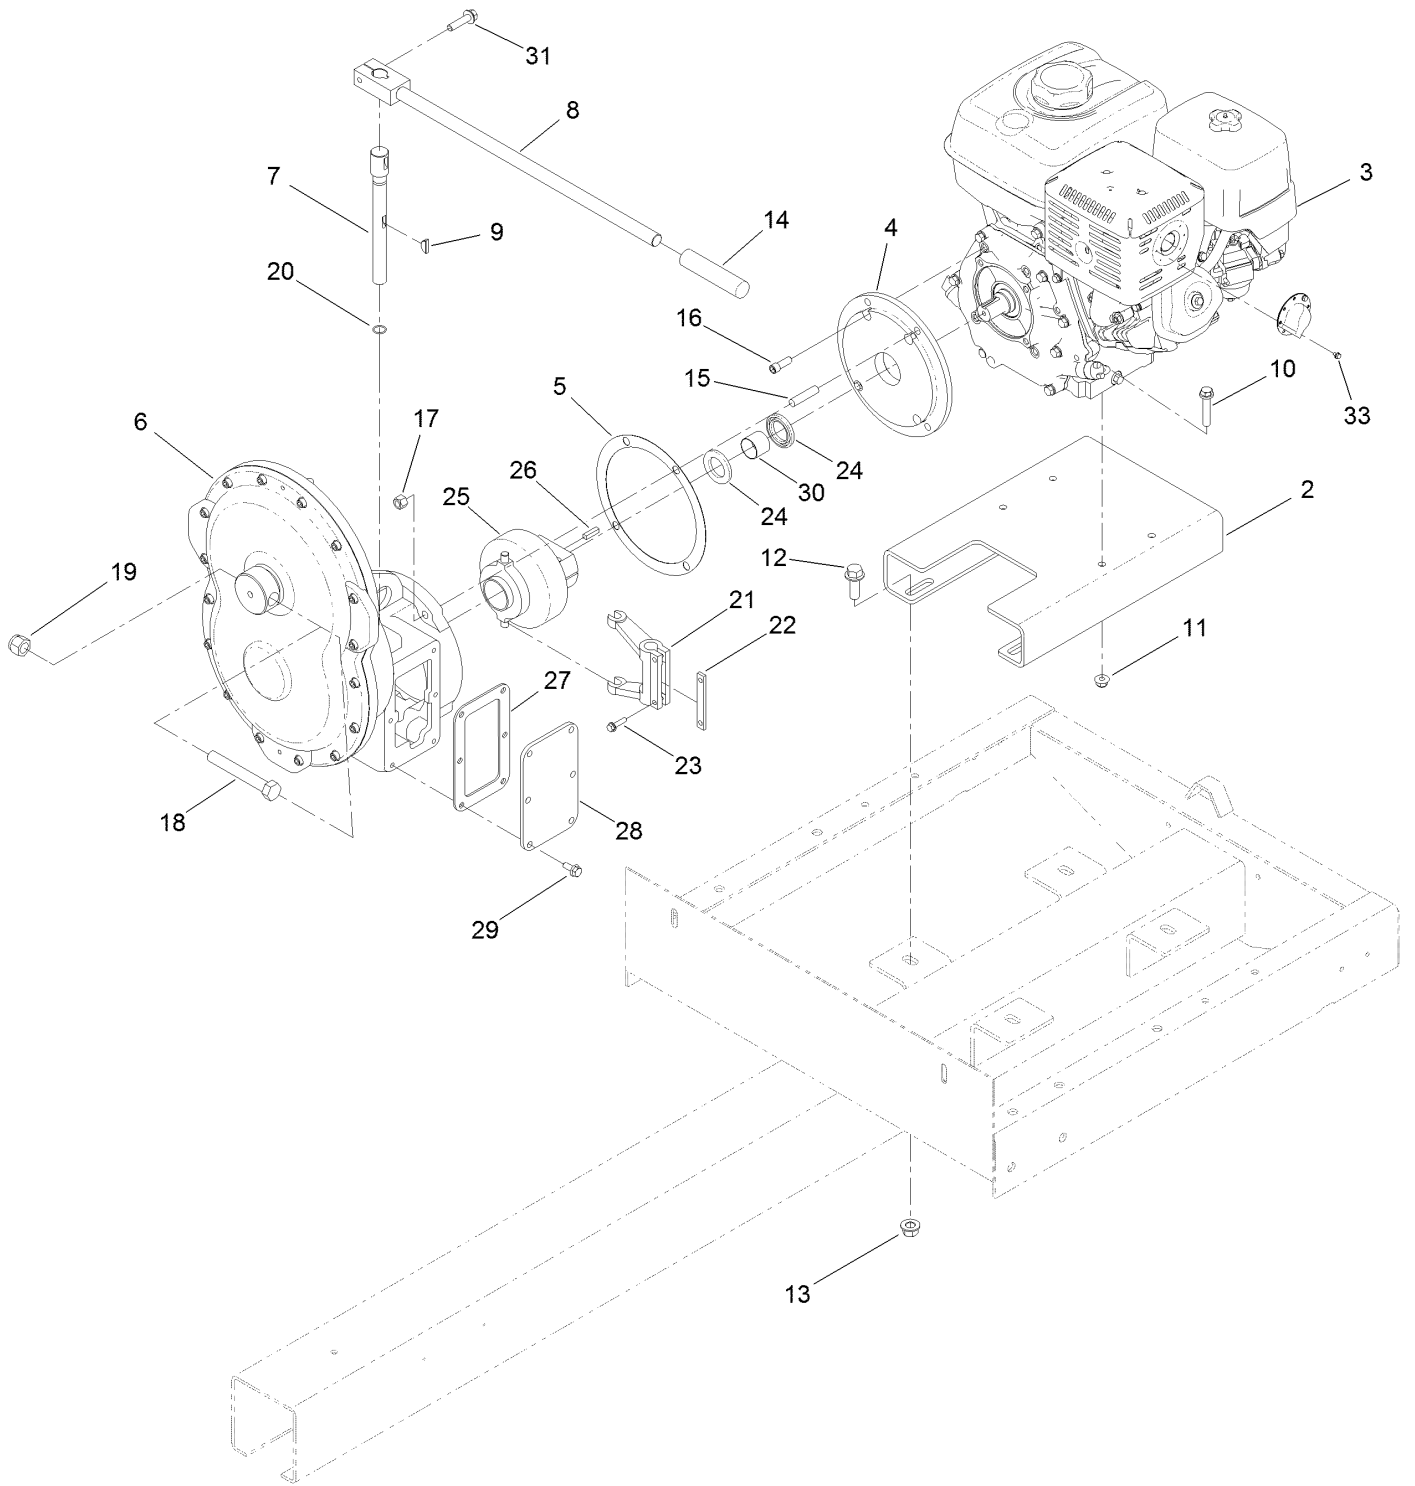

Engine and Gearcase Assembly

Engine and Gearcase Assembly (continued)

<i>Ref.</i>	<i>Part Number</i>	<i>Qty.</i>	<i>Description</i>	<i>Ref.</i>	<i>Part Number</i>	<i>Qty.</i>	<i>Description</i>
2	ST28399-03	1	Base-Motor	18	327-23	1	Screw-HH
3	125-4993	1	Engine-Honda, Gx340 ●	19	3296-53	1	Nut-Lock, NI
4	ST28398	1	Adaptor-Engine	20	ST47180	1	O-Ring
5	ST27010	1	Gasket-Adapter, Engine	21	ST28093	1	Fork-Clutch
6	ST22075-03	1	Gearcase ASM	22	ST28181	1	Spacer-Fork, Clutch
7	ST28094	1	Shaft-Clutch	23	120-4654	2	Screw-HHF
8	ST22099-03	1	Handle-Clutch	24	ST32179	2	Seal-Shaft
9	1-807014	2	Key-Woodruff	25	ST30401	1	Clutch-Disconnect, Slip
10	108-3742	4	Screw-HHF	26	5-7280	1	Key
11	104-8301	4	Nut-HF, NI	27	ST32253	1	Gasket-Access, Clutch
12	100-6116	4	Screw-HHF	28	ST42461-03	1	Cover-Access, Clutch
13	99-5107	4	Nut-Lock	29	3234-47	6	Screw-HHF
14	ST34765	1	Grip-Flex	30	ST28844	1	Bushing-Shaft
15	ST41039	4	Stud	31	114-4681	1	Screw-HHF
16	ST29469	4	Screw-HSH	33	127-7578	3	Screw-HWH
17	3296-48	4	Nut-Lock, NI				

● Obtain parts from www.honda-engines.com