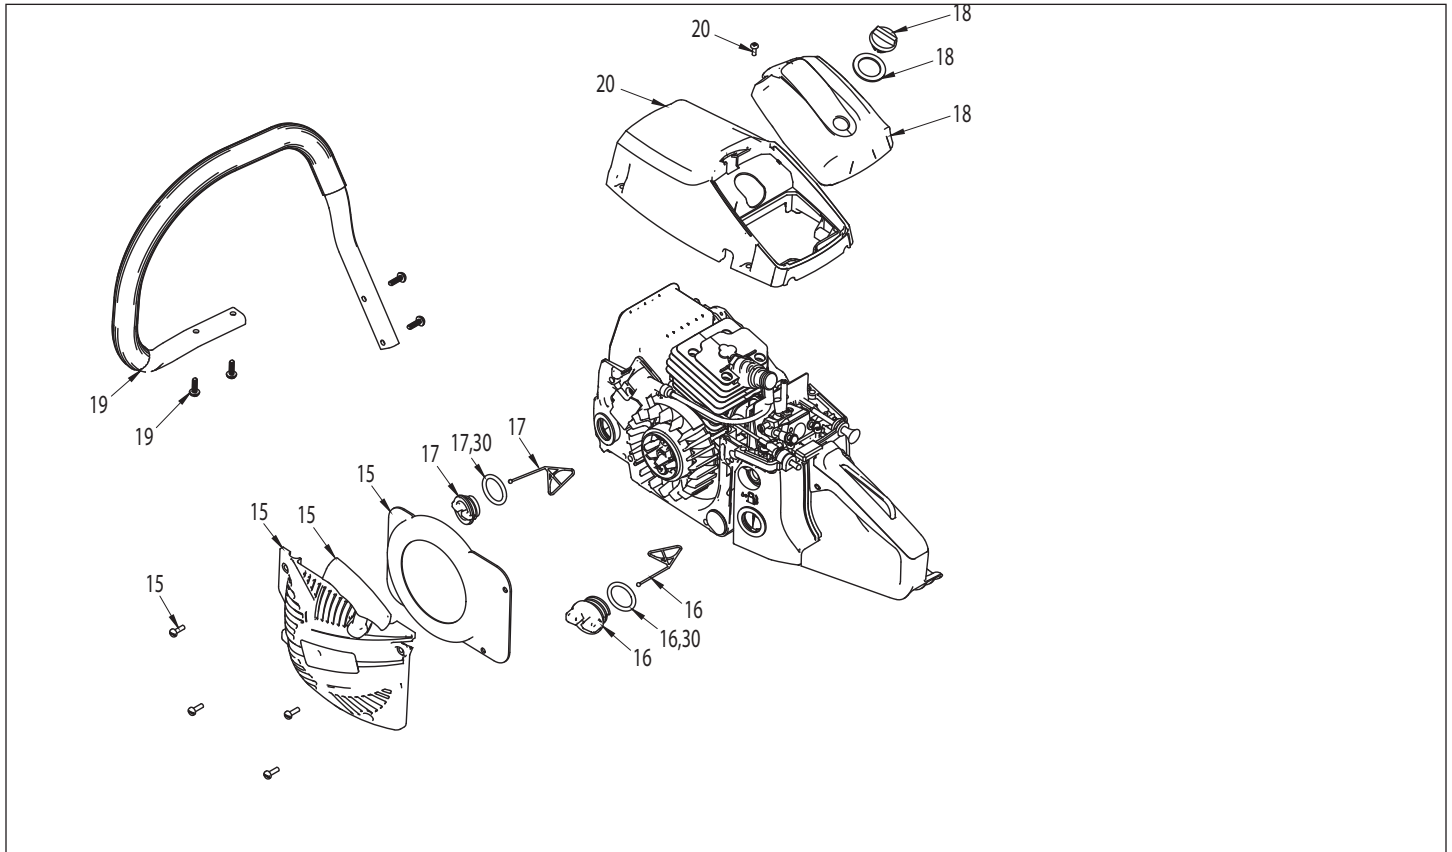

ILLUSTRATED PARTS BREAKDOWN