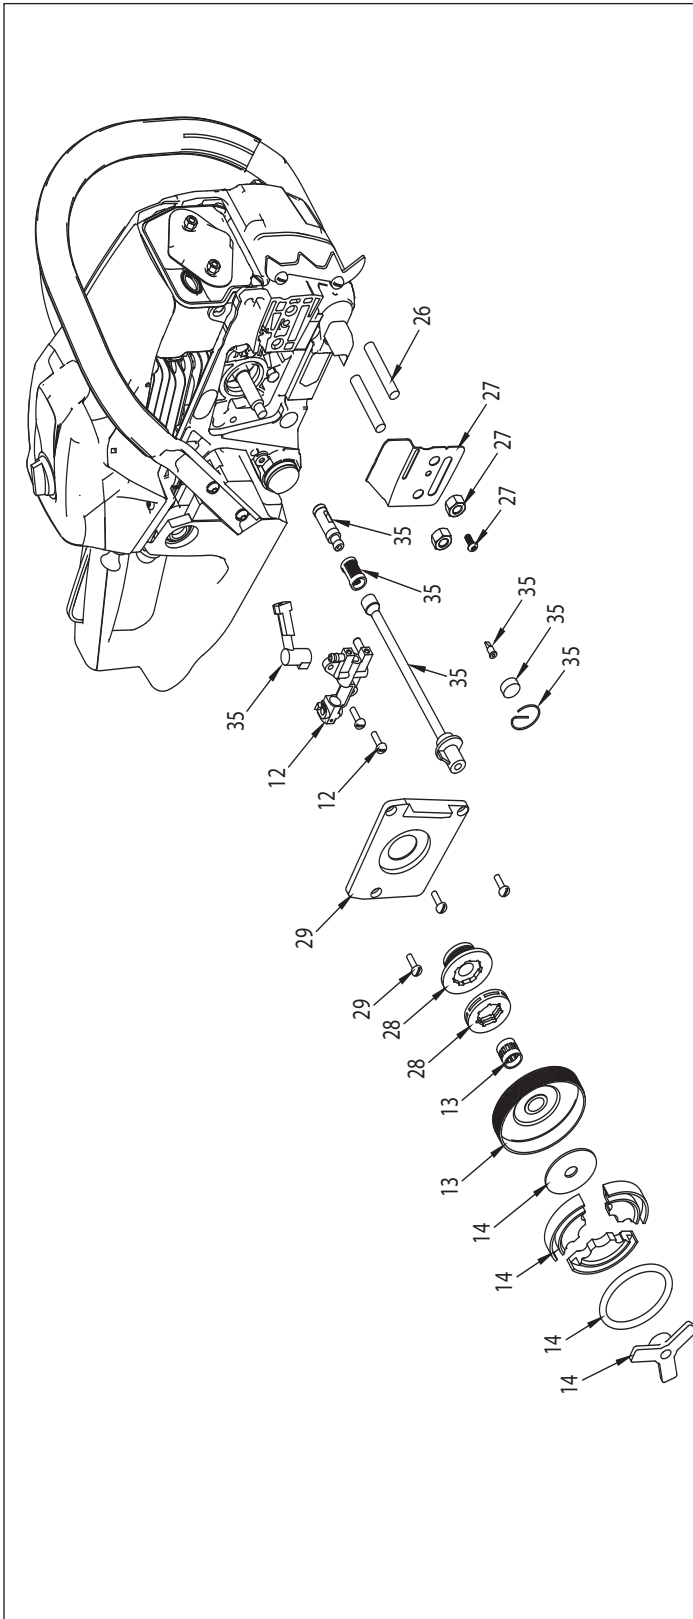

ILLUSTRATED PARTS BREAKDOWN