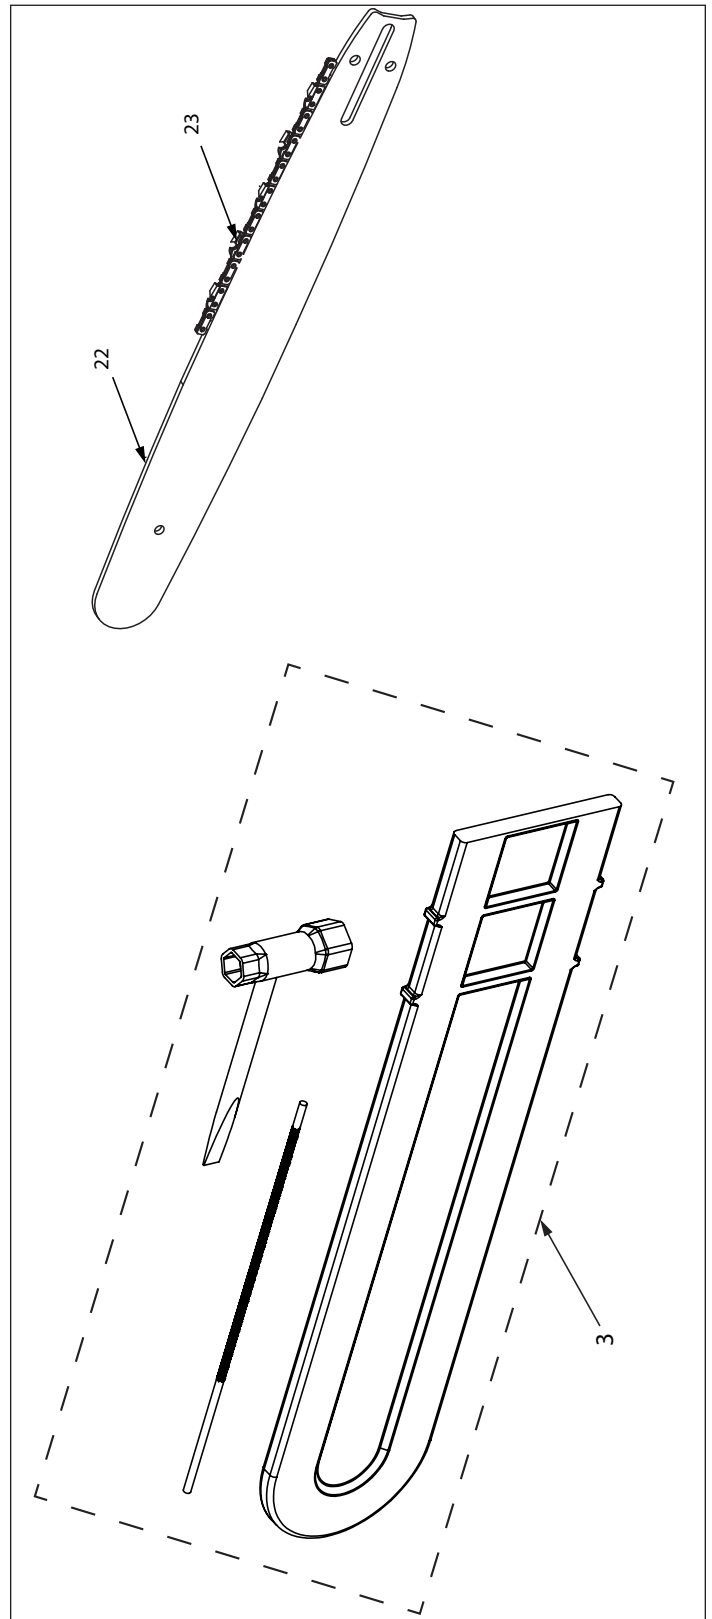

ILLUSTRATED PARTS BREAKDOWN