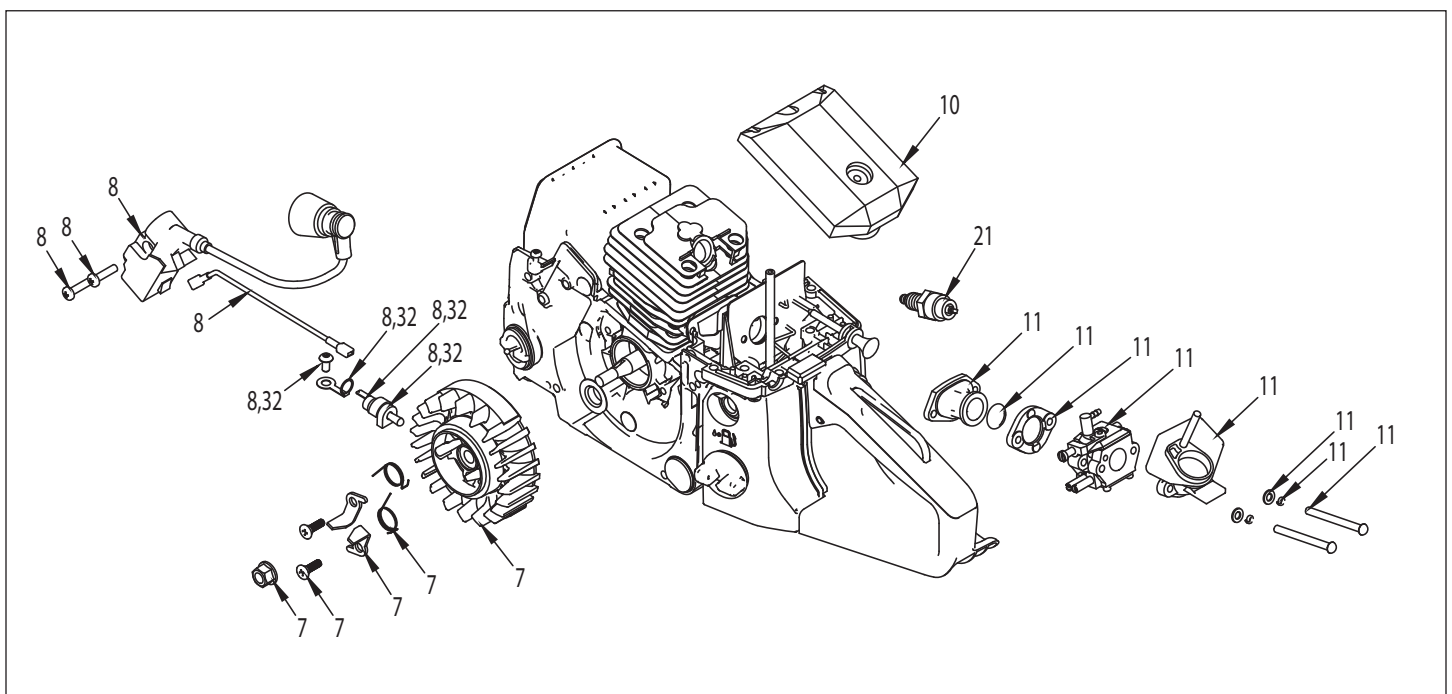

ILLUSTRATED PARTS BREAKDOWN