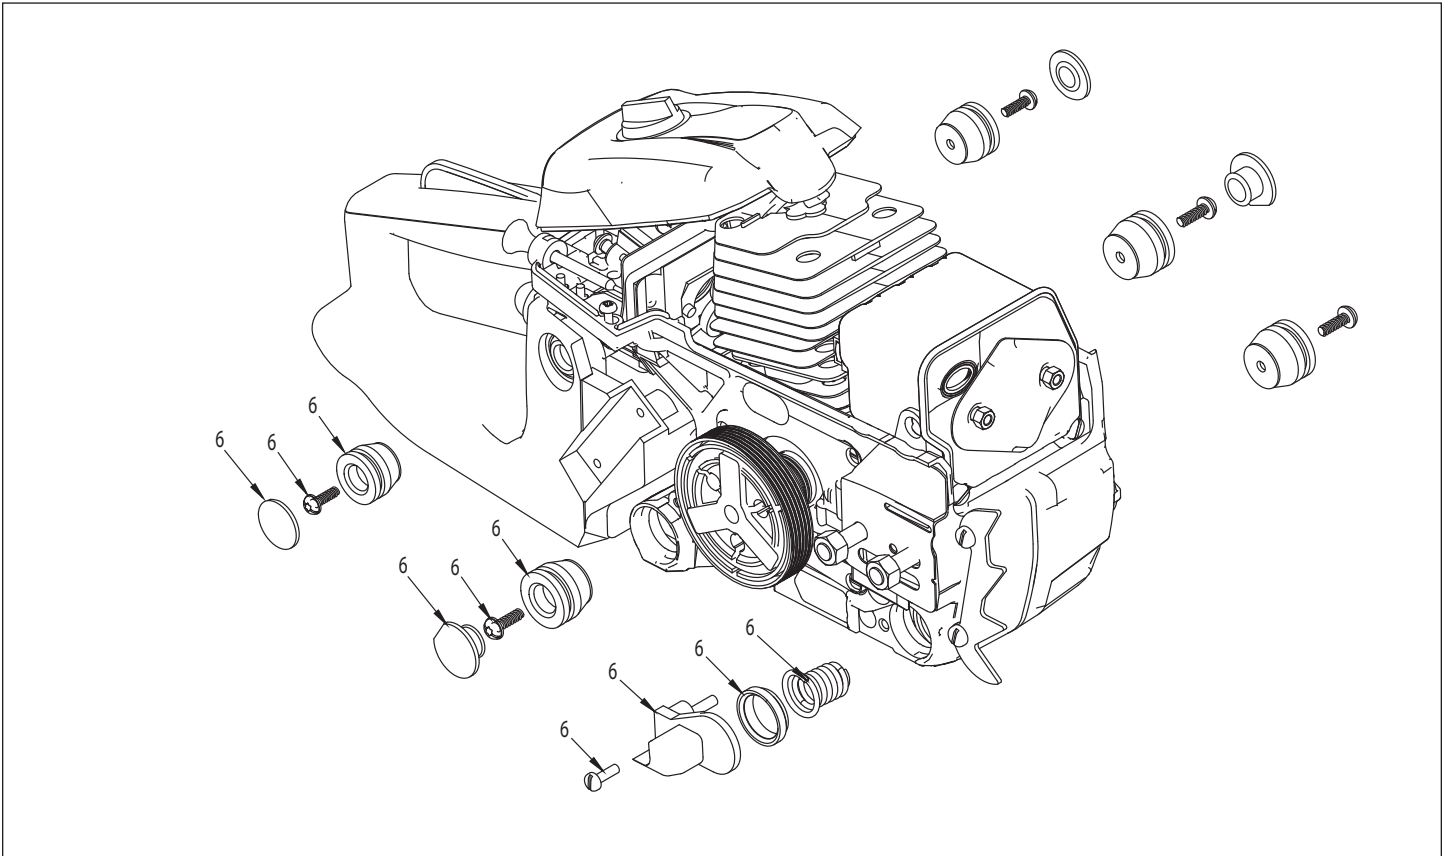

Earthquake[®]
POWERED CHORE EQUIPMENT

Operator's Manual
Original Operating
Instructions

Chainsaw
CS4518B

WARNING

**BEFORE USING OUR PRODUCTS,
READ THIS MANUAL CAREFULLY TO
UNDERSTAND THE PROPER USE OF
YOUR UNIT.**

ILLUSTRATED PARTS BREAKDOWN

KEY #	PART #	DESCRIPTION	QTY.
1	14203***	KIT BUCKING SPIKE	1
2	13507	ASSEMBLY CLUTCH COVER	1
3	14204***	KIT CS4518 ACCESSORY PACK	1
4	838101	BAR NUT	1
5	14206***	KIT MUFFLER COMPLETE	1
6	14231***	KIT VIBRATION DAMPENING COMPLETE	1
7	14232***	KIT FLYWHEEL REPLACEMENT	1
8	14233***	KIT COMPLETE ELECTRICAL	1
9	13541	KIT TRIGGER ASSEMBLY	1
10	845117	AIR FILTER	1
11	13539***	KIT CARBURETOR REPLACEMENT	1
12	13538***	KIT PUMP ADJUSTABLE OIL	1
13	13537	CLUTCH DRUM W/NEEDLE BEARING	1
14	13536	ASSEMBLY CLUTCH W/WASHER	1
15	13535***	KIT RECOIL CHAINSAW	1
16	13534	ASSEMBLY FUEL CAP	1
17	13556	ASSEMBLY OIL CAP	1
18	13533	KIT AIR CLEANER COVER	1
19	13531***	KIT FORWARD HANDLE	1
20	13532	ASSEMBLY CYLINDER SHROUD	1
21	35906	SPARK PLUG L8RTE, RCJ7Y, BPMR7A	1
22	845122**	GUIDE BAR 18IN CHAINSAW	1
23	845125**	SAW CHAIN S62 18IN CHAINSAW	1
24	14257***	KIT REPLACEMENT HANDLE AND TANK	1
25	16698***	KIT FUEL LINES REPLACEMENT	1
26	14262	BAR STUDS	1
27	14263***	KIT GUIDE BAR BASE	1
28	14264***	KIT WORM GEAR WITH SHIM	1
29	14265***	KIT OILER COVER PLATE	1
30	14266***	KIT ENGINE GASKETS	1
31	FILTER	FILTER GAS TANK	1
32	14367***	KIT ON OFF SWITCH ASSEMBLY	1
33	13522	PRIMER BULB	1
34	13475	CHOKE THROTTLE	1
35	15981***	KIT OIL LINES REPLACEMENT	1