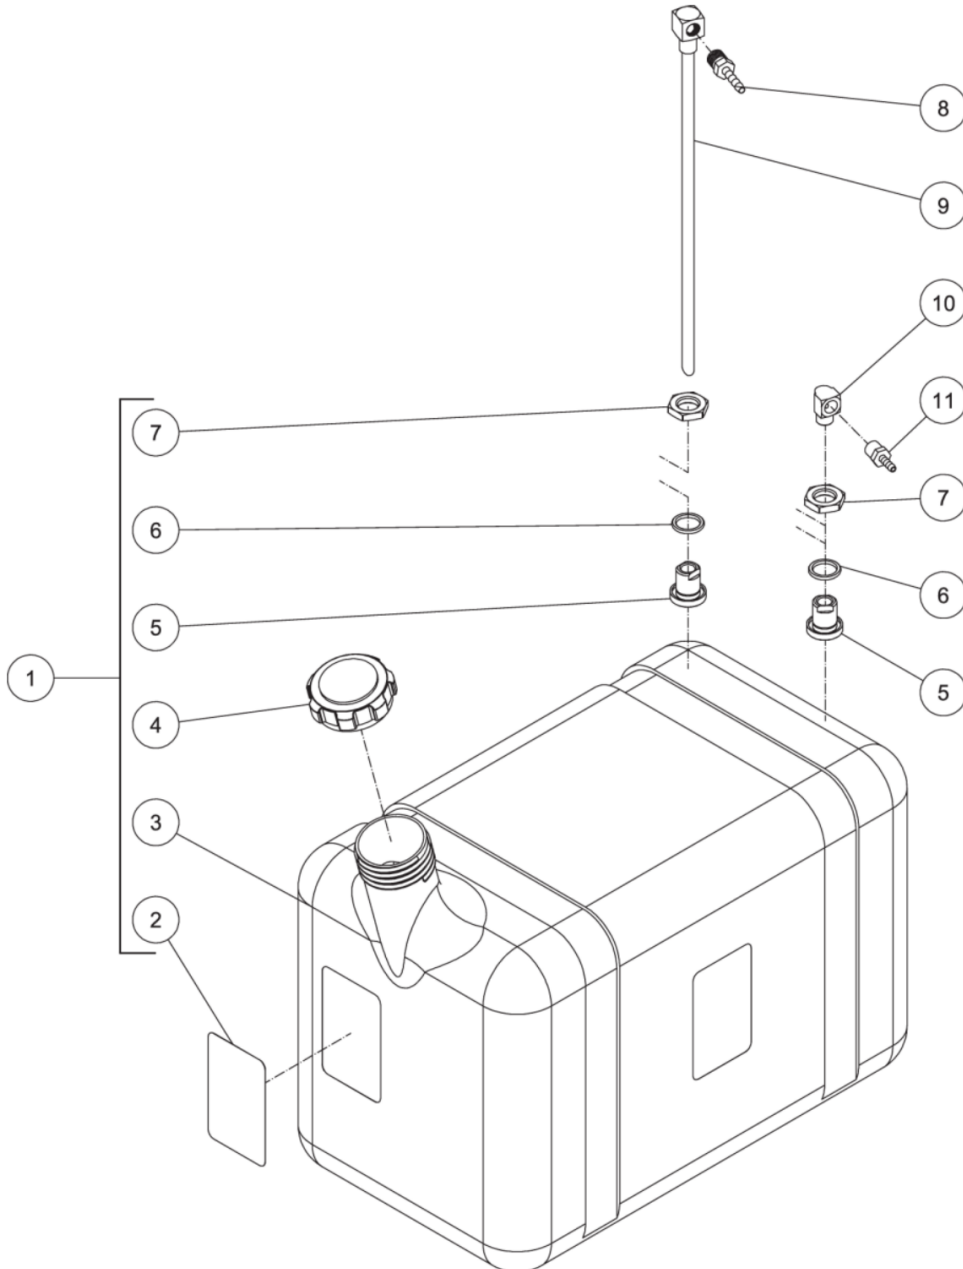

HDS-3008-0B7G / HDS-3008-0B7G (sn:0-99999999)

DIESEL FUEL TANK

Id	Item #	Description	Quantity
1	850-0307	FUEL TANK ASSEMBLY (INC. 2-7)	1
2	34-1034	DECAL- CAUTION: RISK OF FIRE	1
3	N/A Sep.	FUEL TANK (SEE 850-0307)	1
4	12-0033	FUEL CAP	1