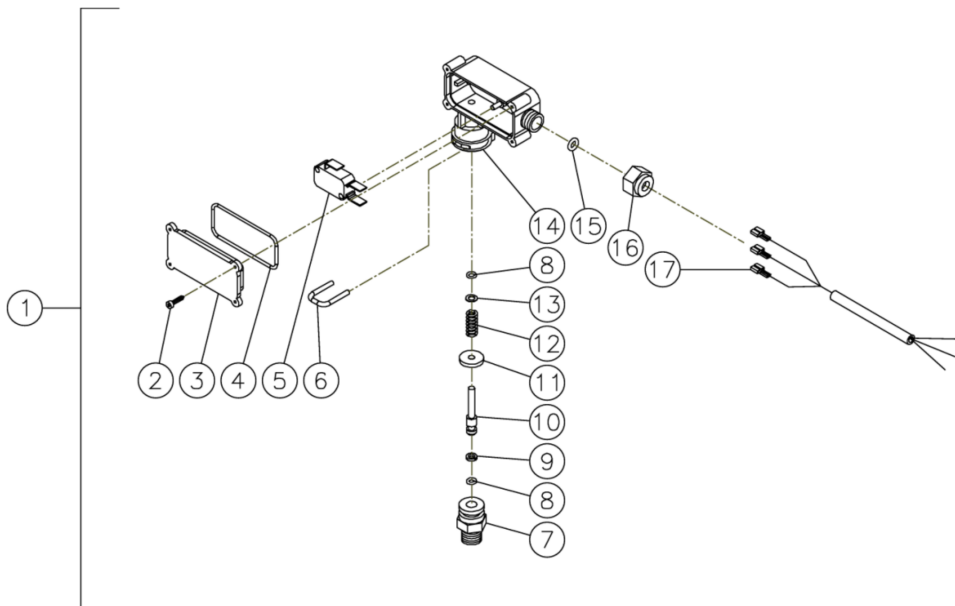

HDS-3008-0B7G / HDS-3008-0B7G (sn:0-99999999)

PRESSURE SWITCH

Id	Item #	Description	Quantity
1	22-0171	PRESSURE SWITCH- 15 BAR	1
1	22-0243	PRESSURE SWITCH- 25 BAR	1
2	N/A	SCREW	4
3	N/A	COVER	1
4	N/A Sep.	O-RING (SEE 70-0306)	1
5	N/A	MICRO SWITCH	1
6	N/A	RETAINER CLIP	1
7	N/A	BODY	1
8	N/A Sep.	O-RING (SEE 70-0306)	2
9	N/A Sep.	BACK-UP RING (SEE 70-0306)	1
10	N/A	PISTON	1
11	N/A	WASHER	1
12	49-0144	SPRING- 15 BAR	1
12	49-0145	SPRING- 25 BAR	1
13	N/A	WASHER	1
14	N/A	PLASTIC HOUSING	1