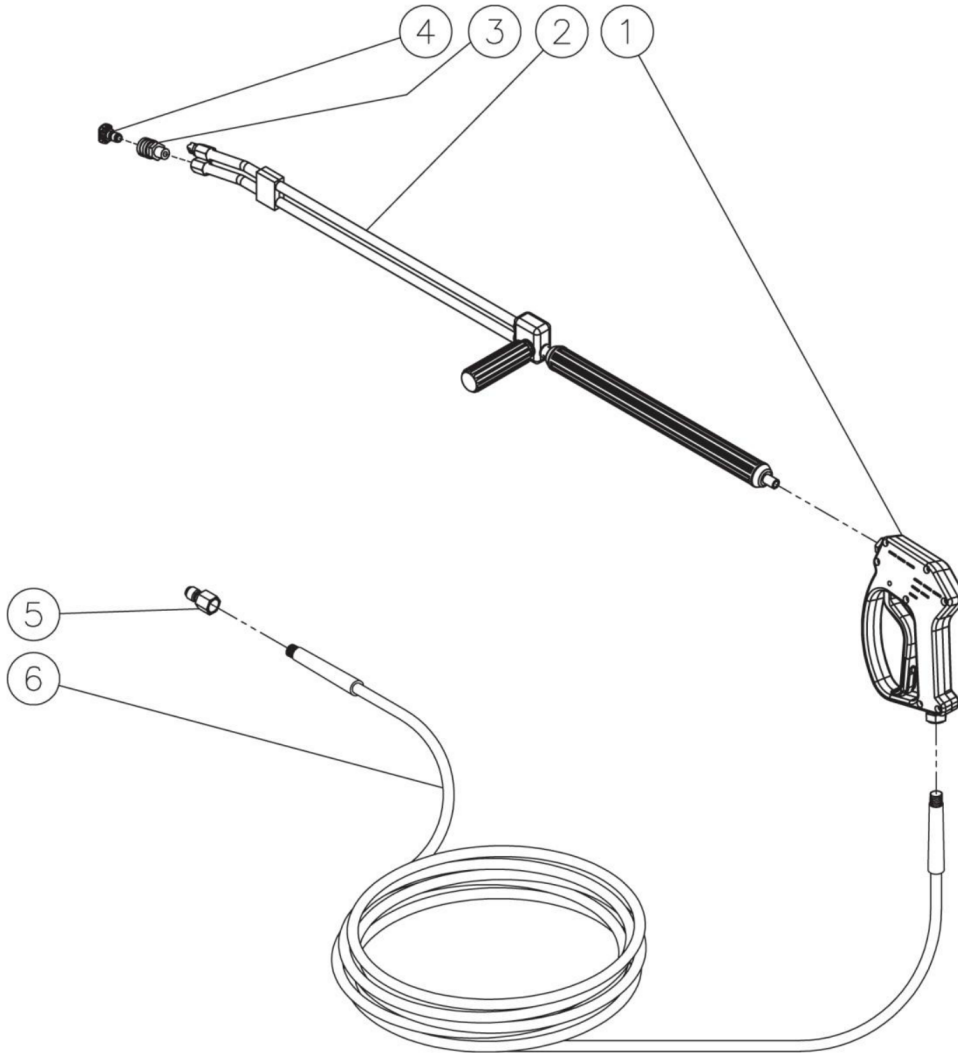

HDS-3008-0B7G / HDS-3008-0B7G (sn:0-99999999)

GUN/WAND/HOSE ASSY

Id	Item #	Description	Quantity
1	16-0446	GUN ASSEMBLY	1
2	16-0417	DUAL LANCE 48" (3005)	1
2	16-0416	DUAL LANCE 36" (1803/2004/3004)	1
3	17-0028	QUICK CONNECT SOCKET	1
4	18-0402	NOZZLE- 0004.5 (3004)	1
4	18-0403	NOZZLE- 1504.5 (3004)	1
4	18-0404	NOZZLE- 2504.5 (3004)	1
4	18-0405	NOZZLE- 4004.5 (3004)	1