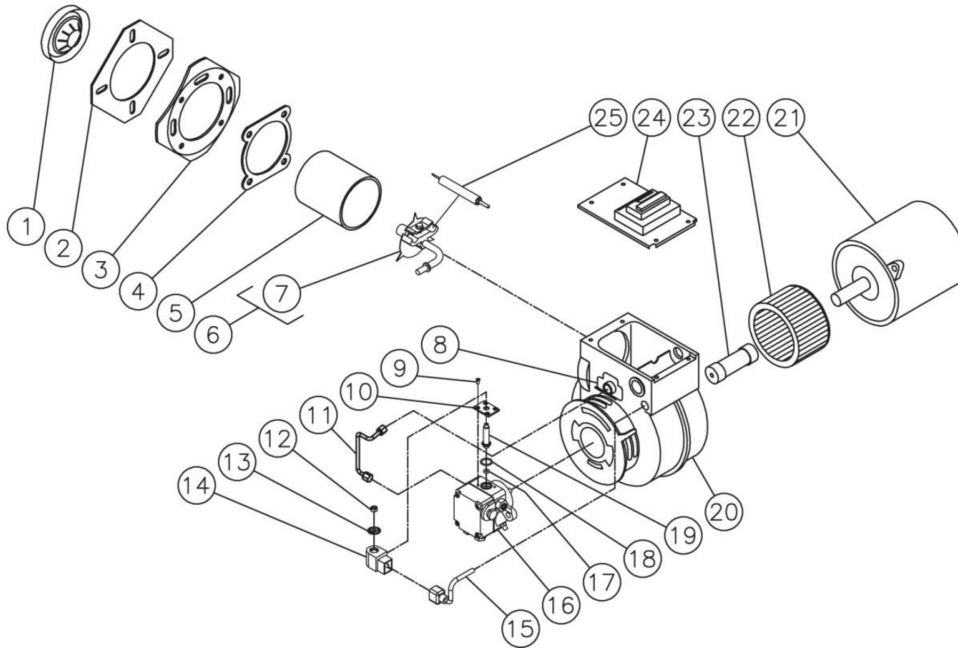

HDS-3008-0B7G / HDS-3008-0B7G (sn:0-99999999)

BURNER ASSY

Id	Item #	Description	Quantity
1	44-0011	BURNER HEAD	1
2	44-0108	MOUNTING GASKET	1
3	44-0109	FLANGE	1
4	26-0138	GASKET	1
5	44-0110	AIR TUBE	1
6	44-0113	NOZZLE LINE ASSEMBLY	1
7	44-0114	ELECTRODE KIT	1
8	44-0031	ESCUTCHEON PLATE	1
9	SEE KIT	SCREW (SEE 70-0746)	1
10	46-1004	BASE PLATE (SEE 70-0746)	1
11	44-0026	FUEL LINE	1
12	46-1016	PISTON NUT (SEE 70-0746)	1
13	SEE KIT	SPRING WASHER (SEE 70-0746)	1
14	46-1020	FUEL SOLENOID	1
15	44-0122	CORD SET	1
16	3-0236	FUEL PUMP	1