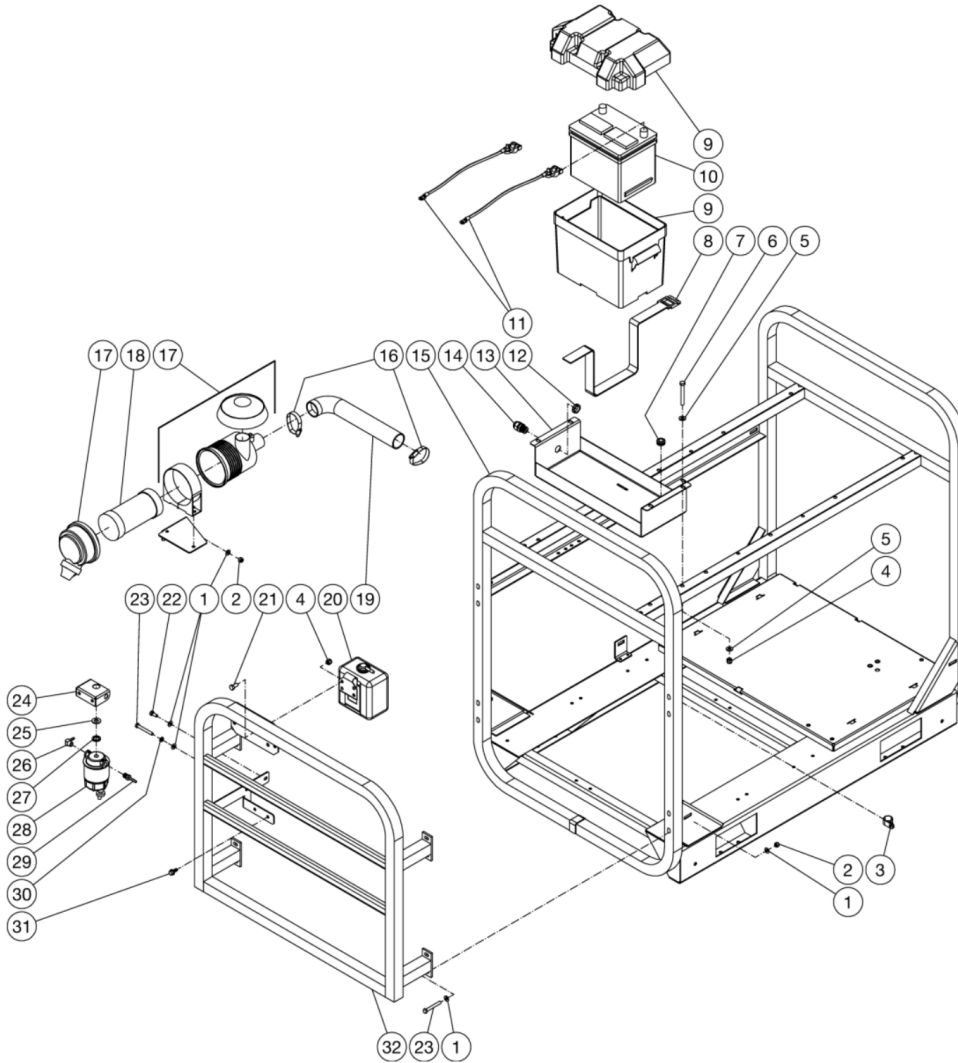

HDS-3008-0B7G / HDS-3008-0B7G (sn:0-99999999)

UNIT ASSY

Id	Item #	Description	Quantity
1	N/A	GAS TANK ASSEMBLY	1
1	N/A	DIESEL FUEL TANK ASSY	1
2	N/A	BURNER FUEL TANK ASSEMBLY	1
3	42-0004	CLAMP WORM (GASOLINE MODELS)	7
3	42-0004	CLAMP WORM (DIESEL MODELS)	8
4	15-0008	FUEL HOSE *(ELEVEN FEET REQUIRED)	1
5	20-0585A18	TANK STRAP	4
6	N/A	BALL VALVE ASSEMBLY	1
7	N/A	DECAL - DATA PLATE	1
8	N/A	DECAL- SILVER STICKER	1
9	30-6027	CLIP NUT	6
10	27-1200	BOLT (3008 GASOLINE MODELS)	15

Id **Item #**

Description

Quantity

*MUST ORDER IN ONE FOOT LENGTHS

HDS-3008-0B7G / HDS-3008-0B7G (sn:0-99999999)

FRAME ASSEMBLY

Id	Item #	Description	Quantity
1	28-0003	WASHER	20
2	30-0157	LOCKNUT	10
3	33-0291	CLIP	1
4	30-0159	LOCKNUT (3006/3505/4005)	6
4	30-0159	LOCKNUT (3008)	2
5	28-0004	WASHER (3006/3505/4005)	8
6	27-0576	BOLT (3006/3505/4005)	4
7	33-0001	GROMMET (3006/3505/4005)	2