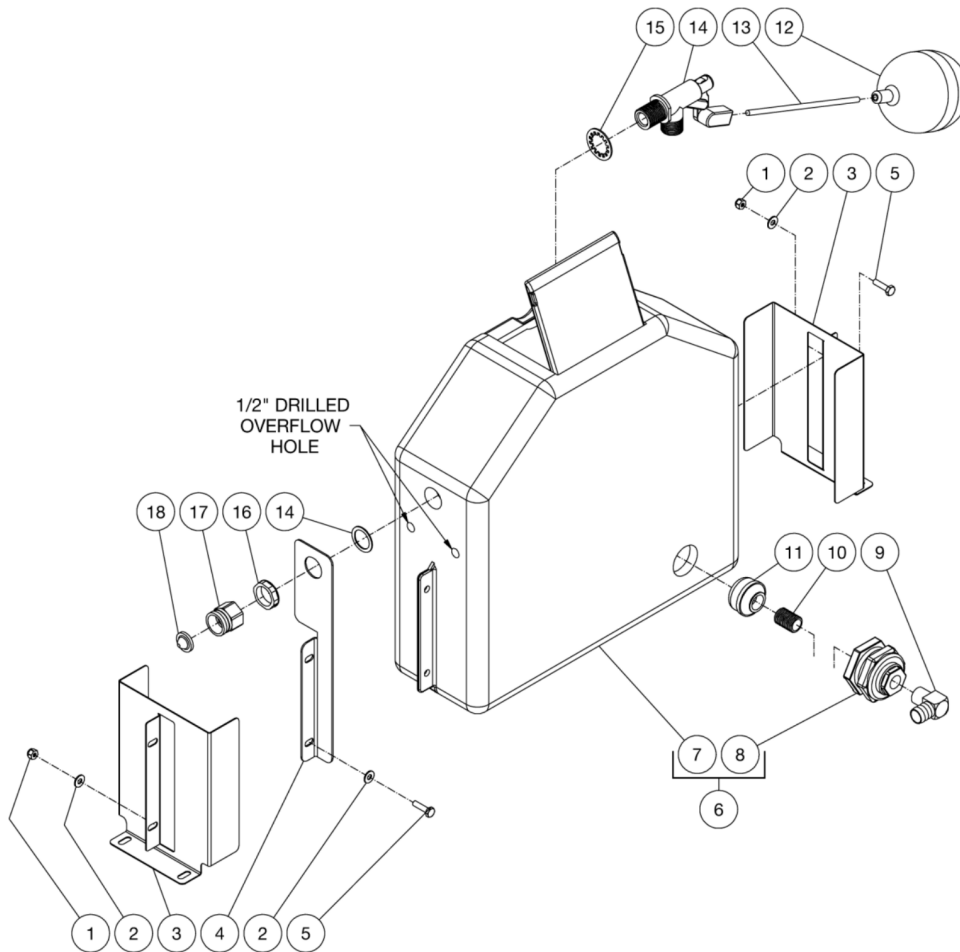

HDS-3008-0B7G / HDS-3008-0B7G (sn:0-99999999)

FLOAT TANK ASSY

Id	Item #	Description	Quantity
1	30-0155	LOCKNUT	4
2	28-0002	WASHER	6
3	20-0586A18	BRACKET / FLOAT TANK	2
4	20-0912A18	BRACKET	1
5	27-0016	BOLT	4
6	850-0322	FLOAT TANK ASSEMBLY (INC. 7-8)	1
7	N/A	FLOAT TANK	1
8	N/A	BULKHEAD (INC. 25-0506 GASKET)	1
9	23-0037	ELBOW	1
10	23-0019	NIPPLE	1