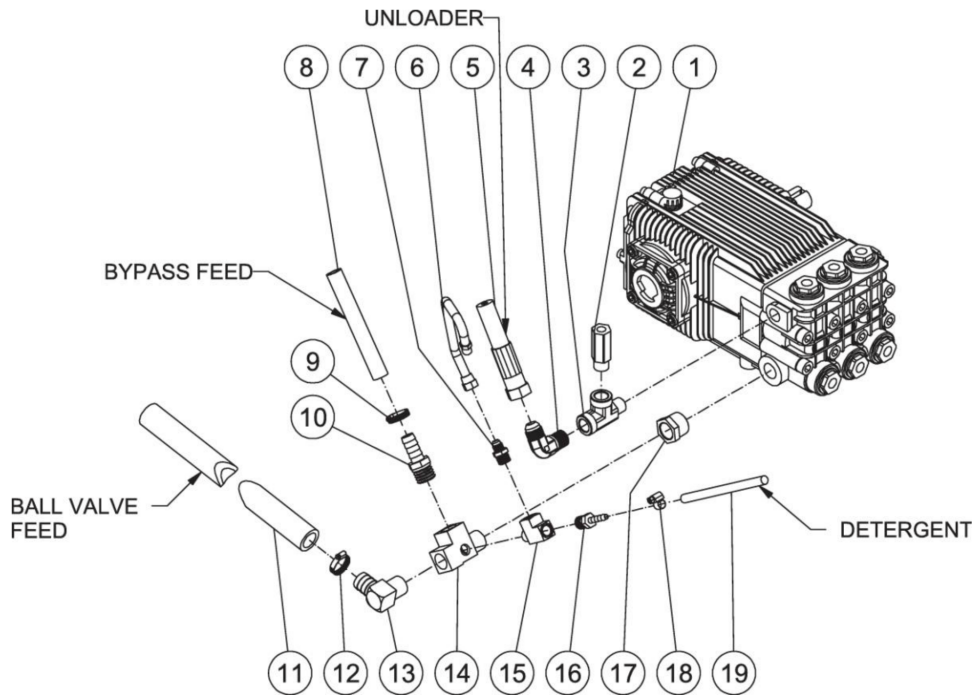

HDS-3008-0B7G / HDS-3008-0B7G (sn:0-99999999)

PUMP PLUMBING

Id	Item #	Description	Quantity
1	3-0262	PUMP (GENERAL MODELS)	1
1	3-0212	PUMP (A/R MODELS)	1
1	3-0301	PUMP (3008 MODELS)	1
2	22-0242	EASY START VALVE	1
3	23-0058	STREET TEE	1
4	24-0092	ELBOW	1
5	15-0221	HIGH PRESSURE HOSE ASSY	1
6	15-0140	EASY START HOSE ASSY	1
7	23-0247	NIPPLE	1
8	15-0007	HOSE *(THREE FEET REQUIRED)	1
9	42-0011	HOSE CLAMP	1
10	23-0045	HOSE BARB	1
11	15-0033	HOSE *(FOUR FEET REQUIRED)	1
12	42-0003	HOSE CLAMP	1
13	23-0037	ELBOW	1