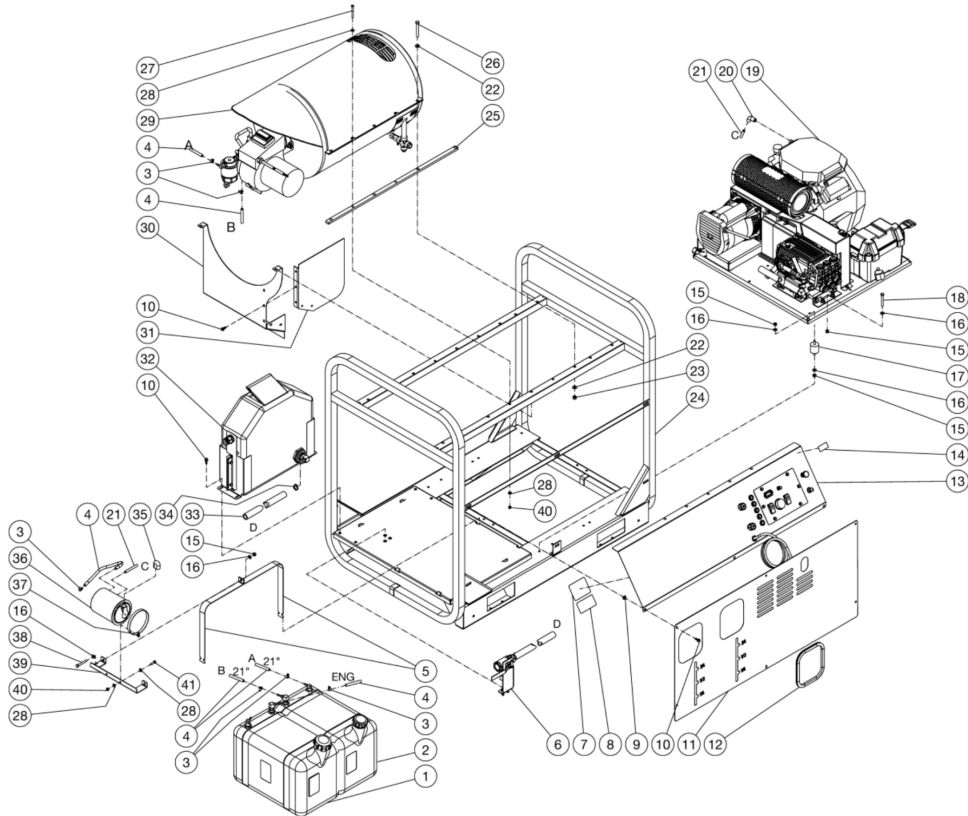

HDS-3008-0B7G / HDS-3008-0B7G (sn:0-99999999)

UNIT ASSY

Id	Item #	Description	Quantity
1	N/A	GAS TANK ASSEMBLY	1
1	N/A	DIESEL FUEL TANK ASSY	1
2	N/A	BURNER FUEL TANK ASSEMBLY	1
3	42-0004	CLAMP WORM (GASOLINE MODELS)	7
3	42-0004	CLAMP WORM (DIESEL MODELS)	8
4	15-0008	FUEL HOSE *(ELEVEN FEET REQUIRED)	1
5	20-0585A18	TANK STRAP	4
6	N/A	BALL VALVE ASSEMBLY	1
7	N/A	DECAL - DATA PLATE	1
8	N/A	DECAL- SILVER STICKER	1
9	30-6027	CLIP NUT	6
10	27-1200	BOLT (3008 GASOLINE MODELS)	15