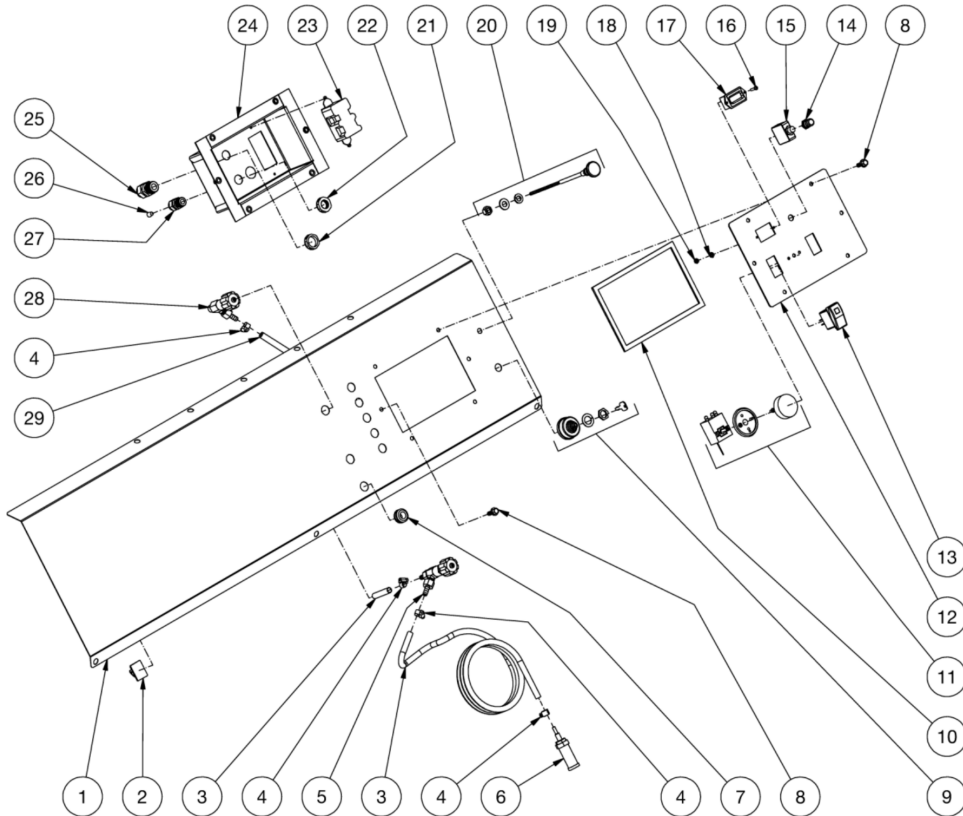

HDS-3008-0B7G / HDS-3008-0B7G (sn:0-99999999)

CONTROL PANEL

Id	Item #	Description	Quantity
1	21-0285	CONTROL PANEL	1
2	33-0264	WIRE CLIP	5
3	15-0021	HOSE *(EIGHT FEET REQUIRED)	1
4	42-0004	CLAMP WORM	4
5	22-0226	DETERGENT VALVE	1
6	19-0056	STRAINER	1
7	33-0001	GROMMET	6
8	27-1200	BOLT	6
9	45-0076	KEY SWITCH	1
10	26-0248	GASKET	2
11	32-0962	ADJUSTABLE THERMOSTAT	1
12	21-0144	ELECTRIC BOX PANEL	1