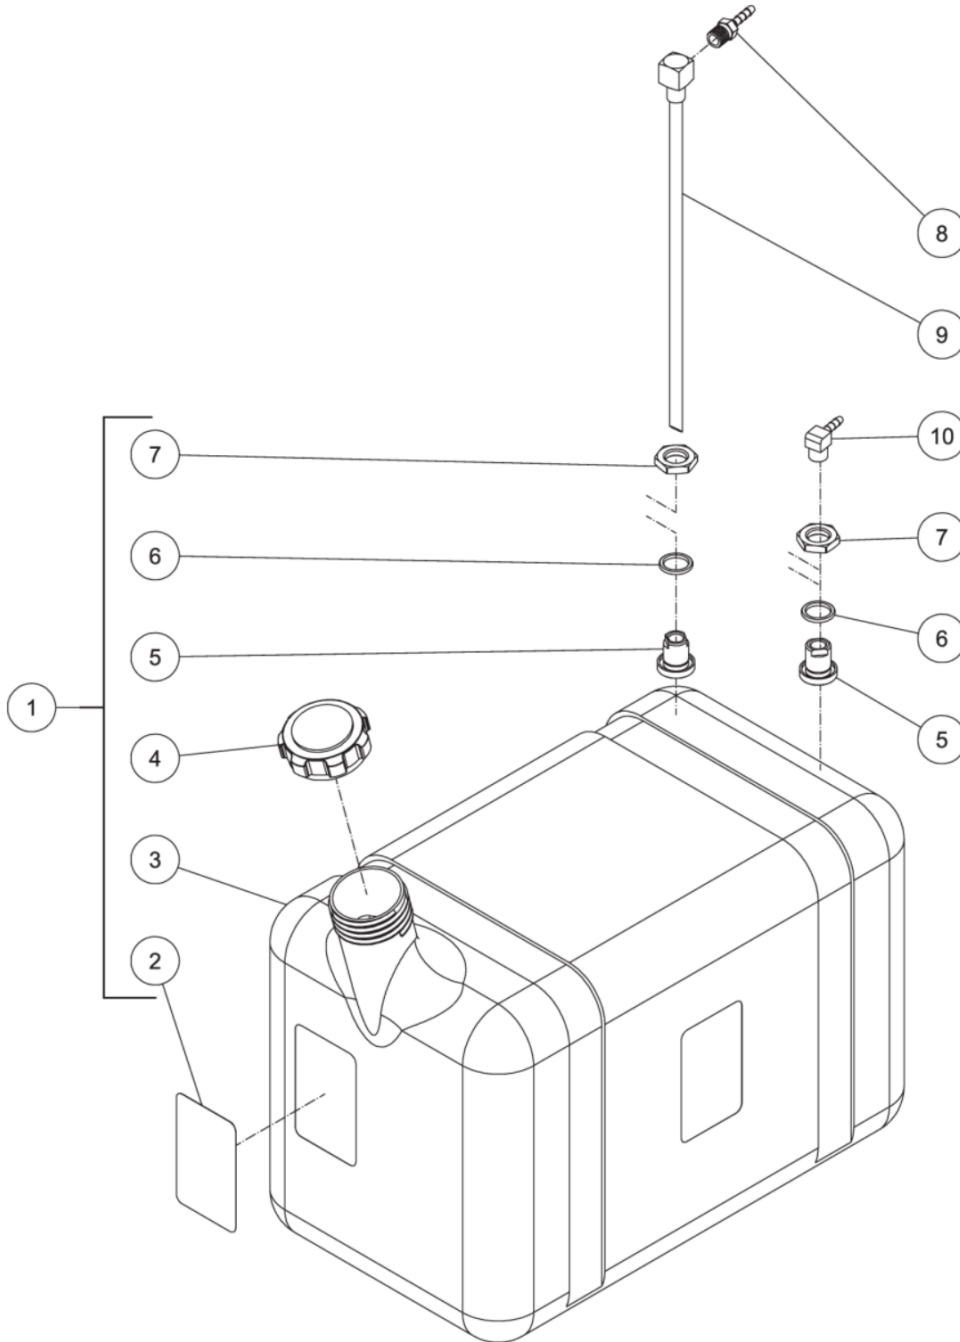

HDS-3008-0B7G / HDS-3008-0B7G (sn:0-99999999)

BURNER FUEL TANK

Id	Item #	Description	Quantity
1	850-0307	FUEL TANK ASSEMBLY (INC. 2-7)	1
2	34-1034	DECAL- CAUTION: RISK OF FIRE	1