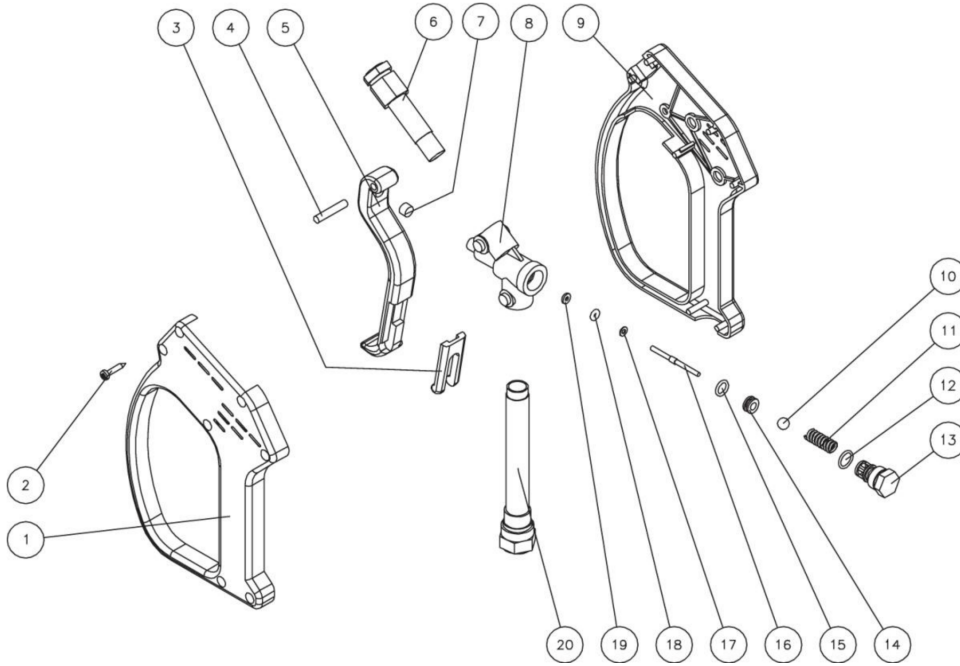

HDS-3008-0B7G / HDS-3008-0B7G (sn:0-99999999)

GUN ASSY

Id	Item #	Description	Quantity
1	N/A	PLASTIC HOUSING (LEFT)	1
2	N/A	SCREW	7
3	N/A	SAFETY LATCH	1
4	N/A	PIN	1
5	16-0393	TRIGGER	1
6	16-0395	TUBE	1
7	16-0394	STRIKER	1
8	N/A	BODY	1
9	N/A	PLASTIC HOUSING (RIGHT)	1
10	N/A Sep.	BALL (SEE 70-0332)	1
11	N/A	SPRING	1
12	N/A Sep.	O-RING (SEE 70-0332)	1
13	N/A	SPRING HOUSING PLUG	1
14	N/A Sep.	SEAT (SEE 70-0332)	1
15	N/A Sep.	O-RING (SEE 70-0332)	1