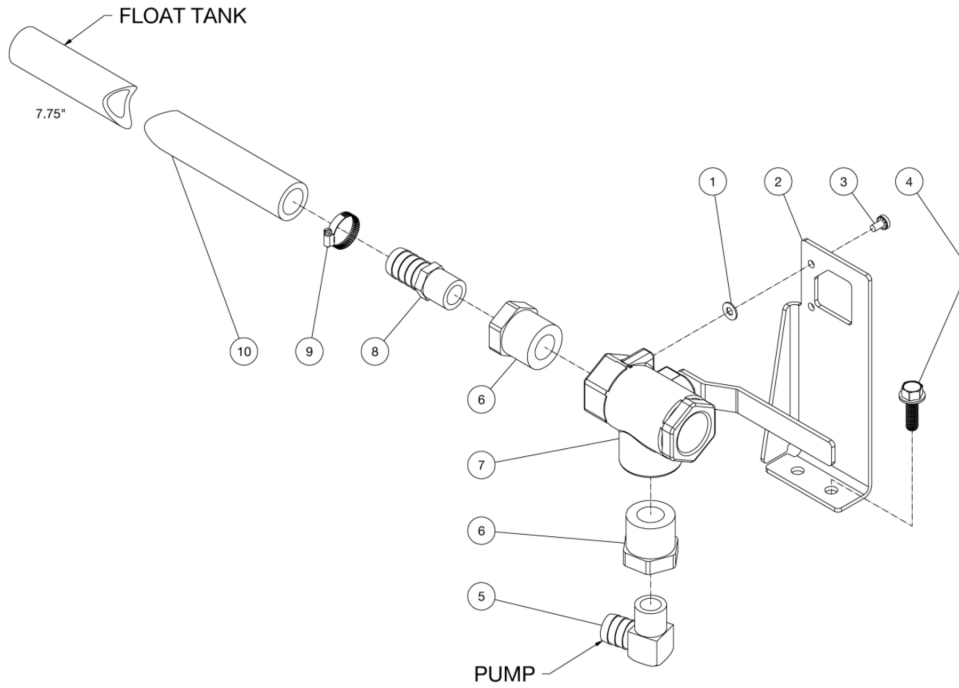

HDS-3008-0B7G / HDS-3008-0B7G (sn:0-99999999)

GENERATOR

Id	Item #	Description	Quantity
1	32-0452	WIRE - WHITE	1
2	32-0091	WIRE - BLACK	1
3	N/A	CONNECTOR	1
4	32-0178	WIRE - RED	1
5	32-0853	WIRE - YELLOW	1
6	32-0417	CRIMP	1
7	32-0099	TERMINAL RING	1
8	32-0440	CORD	1
9	9-0045	BUSHING	1
10	27-9593	SCREW	2
11	30-6001	NUT	1
12	32-0895	ALTERNATOR	1
13	43-0085	KEY	1

*MUST ORDER IN ONE FOOT LENGTHS

HDS-3008-0B7G / HDS-3008-0B7G (sn:0-99999999)

BALL VALVE ASSY

Id	Item #	Description	Quantity
1	28-0001	WASHER	2
2	20-0560A18	BRACKET	1
3	27-9533	SCREW	2
4	27-1201	BOLT	2
5	23-0037	ELBOW	1
6	23-0226	REDUCER	2
7	22-0321	BALL VALVE	1
8	23-0036	HOSE BARB	1
9	42-0003	HOSE CLAMP	1
10	15-0033	HOSE *(ONE FOOT REQUIRED)	1