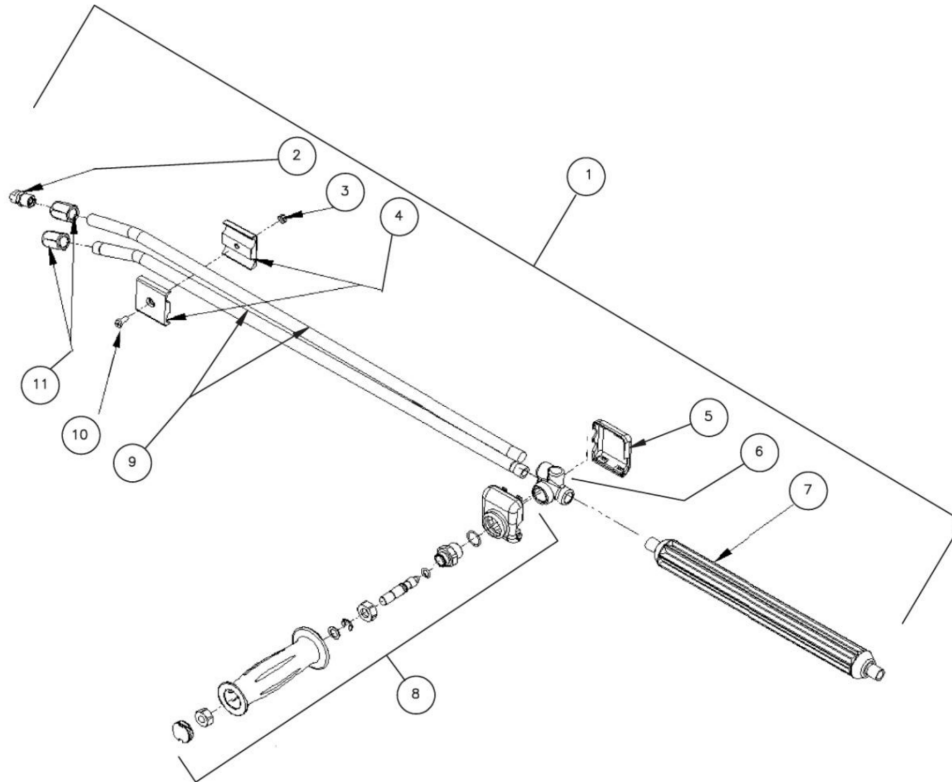

HDS-3008-0B7G / HDS-3008-0B7G (sn:0-99999999)

DUAL LANCE ASSEMBLY

Id	Item #	Description	Quantity
1	16-0416	DUAL LANCE ASSEMBLY - 36" (INC. 2-11)	1
1	16-0417	DUAL LANCE ASSEMBLY - 48" (INC. 2-11)	1
2	18-0110	DETERGENT NOZZLE	1
3	30-6001	NUT	1
4	16-0420	CLAMP	2
5	N/A Sep.	LOWER VALVE COVER (SEE 16-0416 OR 16-0417)	1
6	N/A Sep.	HOUSING (SEE 16-0416 OR 16-0417)	1
7	16-0419	LANCE	1
8	70-0419	HANDLE REPAIR KIT	1
9	N/A Sep.	LANCE (SEE 16-0416)	2
9	N/A Sep.	LANCE (SEE 16-0417)	2
10	27-8196	SCREW	1