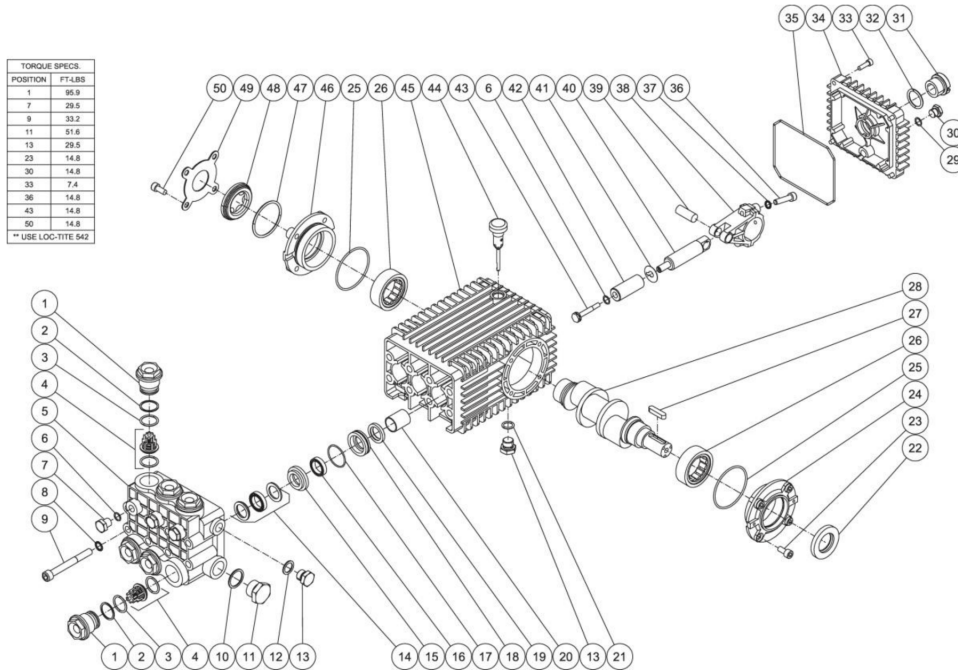

HDS-3008-0B7G / HDS-3008-0B7G (sn:0-99999999)

PUMP ASSY

Id	Item #	Description	Quantity
1	46-1222	VALVE CAP	6
2	25-0592	RING	6
3	25-0139	O-RING	6
4	SEE KIT	VALVE ASSEMBLY (SEE KIT 70-0439)	6
5	46-1220	MANIFOLD	1
6	25-0310	O-RING	6
7	39-0222	PLUG	3
8	29-0155	LOCKWASHER	8
9	27-9595	BOLT	8
10	28-1051	GASKET	1
11	39-0221	PLUG	1
12	28-1002	WASHER	1
13	39-0018	PLUG	2
14	SEE KIT	HP SEAL (SEE KIT 70-0440 AND 70-0441)	3
15	SEE KIT	HP RING (SEE KIT 70-0441)	3