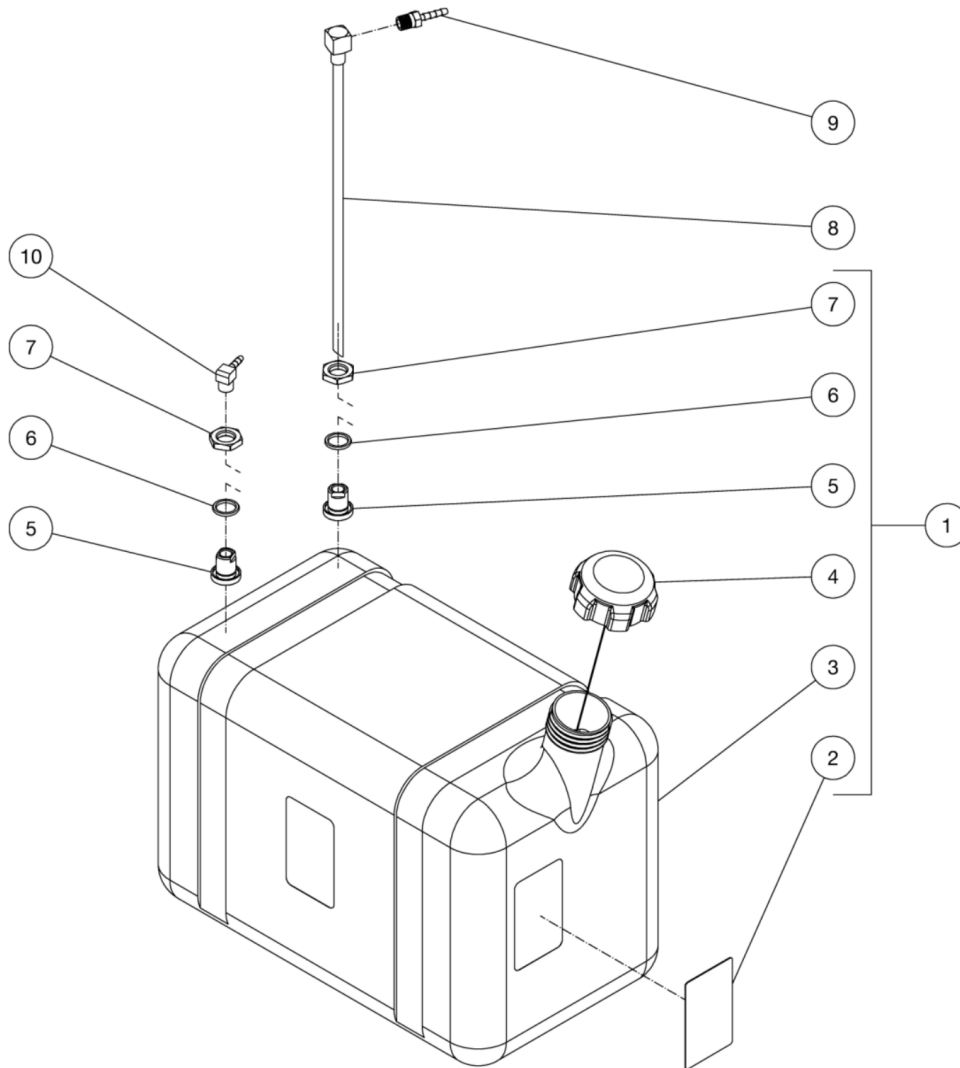

HDS-3008-0B7G / HDS-3008-0B7G (sn:0-99999999)

GAS TANK ASSY

Id	Item #	Description	Quantity
1	850-0306	GAS TANK ASSY (INC 2-7)	1
2	N/A	DECAL- CAUTION: GASOLINE ONLY (SEE 71-0034)	1
3	N/A	FUEL TANK - RED	1
4	12-0220	FUEL CAP - SEALED/TETHERED	1
5	23-0408	BULKHEAD FITTING	2
6	25-0427	O-RING	2
7	23-0409	NUT	2
8	33-0352	FUEL PICK-UP	1