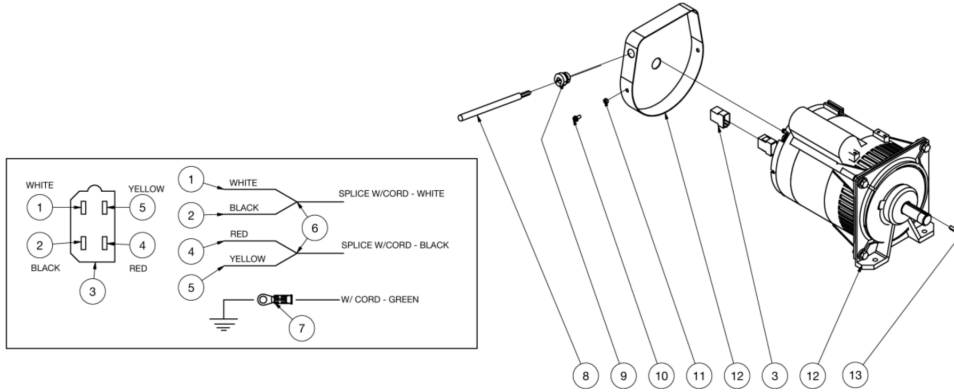

HDS-3008-0B7G / HDS-3008-0B7G (sn:0-99999999)

GENERATOR

Id	Item #	Description	Quantity
1	32-0452	WIRE - WHITE	1
2	32-0091	WIRE - BLACK	1
3	N/A	CONNECTOR	1
4	32-0178	WIRE - RED	1
5	32-0853	WIRE - YELLOW	1
6	32-0417	CRIMP	1
7	32-0099	TERMINAL RING	1
8	32-0440	CORD	1
9	9-0045	BUSHING	1
10	27-9593	SCREW	2
11	30-6001	NUT	1
12	32-0895	ALTERNATOR	1
13	43-0085	KEY	1

*MUST ORDER IN ONE FOOT LENGTHS