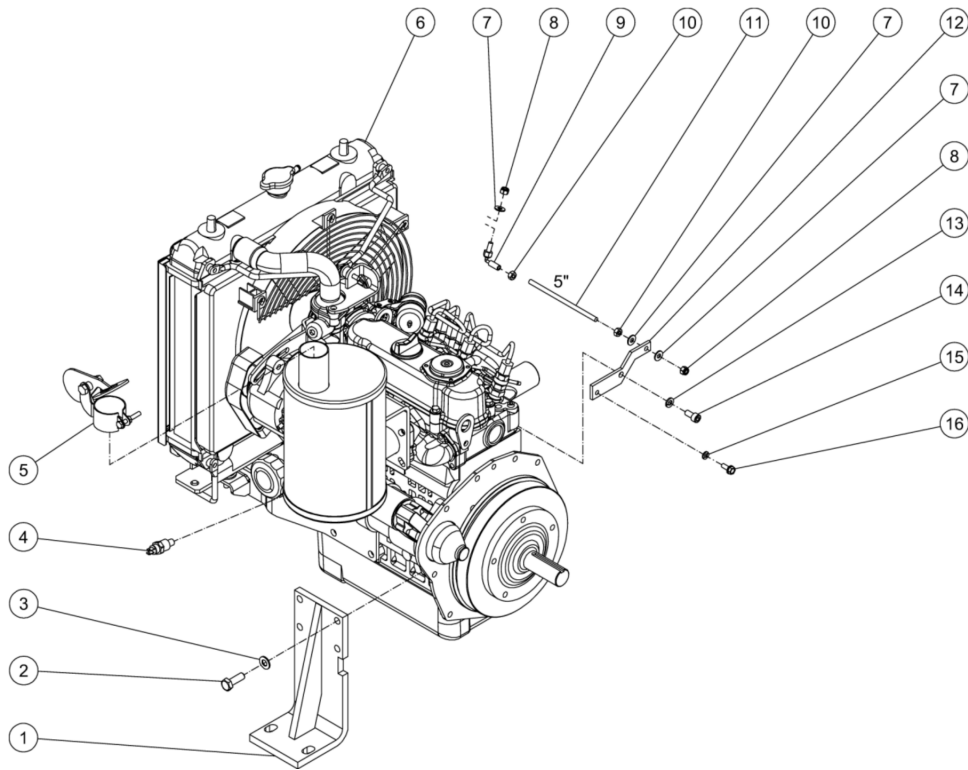

HDS-3008-0B7G / HDS-3008-0B7G (sn:0-99999999)

ENGINE ASSY

Id	Item #	Description	Quantity
1	20-1261A18	ENGINE FOOT MOUNT	4
2	27-8078	BOLT	12
3	28-0004	WASHER	12
4	45-0408	TEMP SWITCH	1
5	33-0545	RAIN CAP	1
6	1-0203	ENGINE	1
7	28-0002	WASHER	3
8	30-0155	LOCKNUT	2
9	33-0440	BALL JOINT LINKAGE	1
10	30-0002	NUT	2
11	54-0046	THREADED ROD *(ONE FOOT REQUIRED)	1
12	13-0177A18	THROTTLE PLATE	1
13	29-0007	LOCKWASHER	1