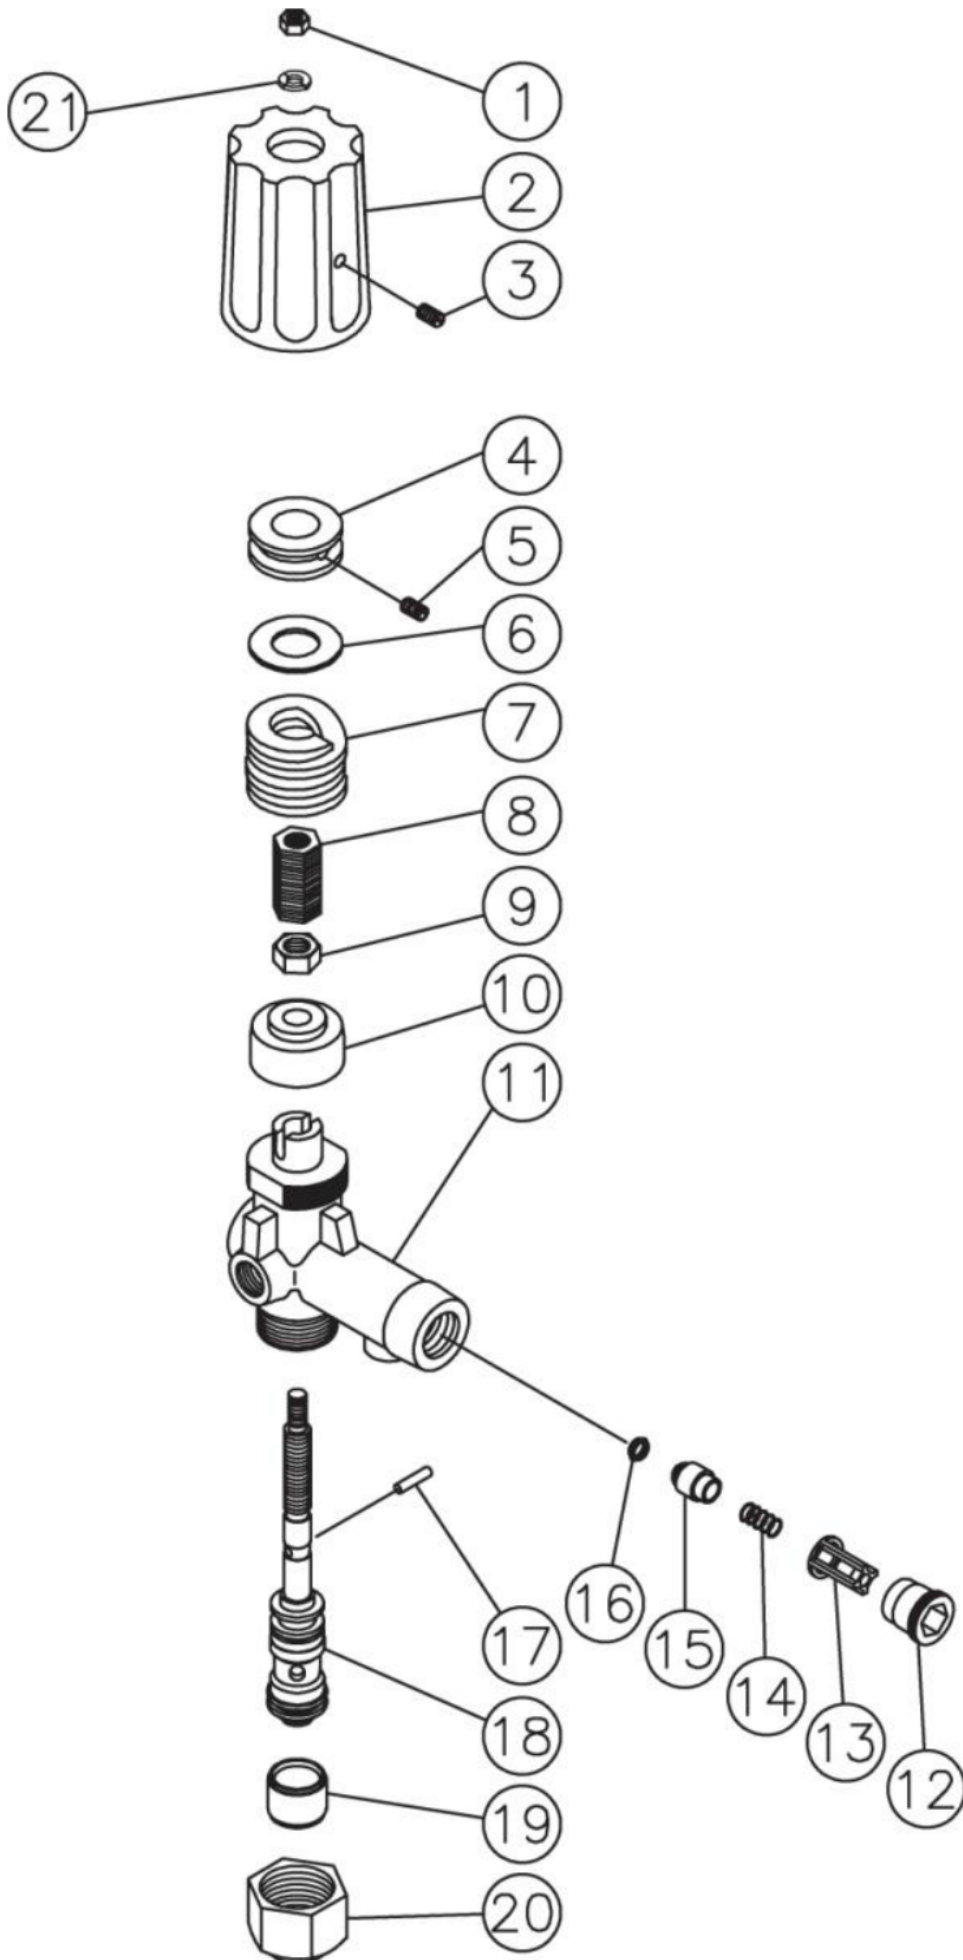

UNLOADER ASSY

Id	Item #	Description	Quantity
1	8-0362	HEX NUT	2
2	7-0098	ADJUSTMENT KNOB	1
3	27-4280	SET SCREW	1
4	8-0363	ADJUSTMENT INSERT	1
5	8-0364	ADJUSTMENT NUT	1
6	8-0365	SET SCREW	1
7	8-0366	GLIDE RING	1
8	49-0104	SPRING	1
9	8-0367	HEX NUT	1
10	8-0368	BUSHING	1
11	8-0369	UNLOADER BODY	1
12	8-0269	RETAINER	1
13	8-0104	CHECK VALVE	1
14	49-0023	SPRING	1
15	8-0105	VALVE	1
16	25-0036	O-RING	1
17	8-0372	CYLINDER PIN	1
18	70-0243	PISTON ASSEMBLY	1
19	8-0371	SPACER	1
20	8-0157	STOP NUT	1
21	29-0006	LOCKWASHER	1