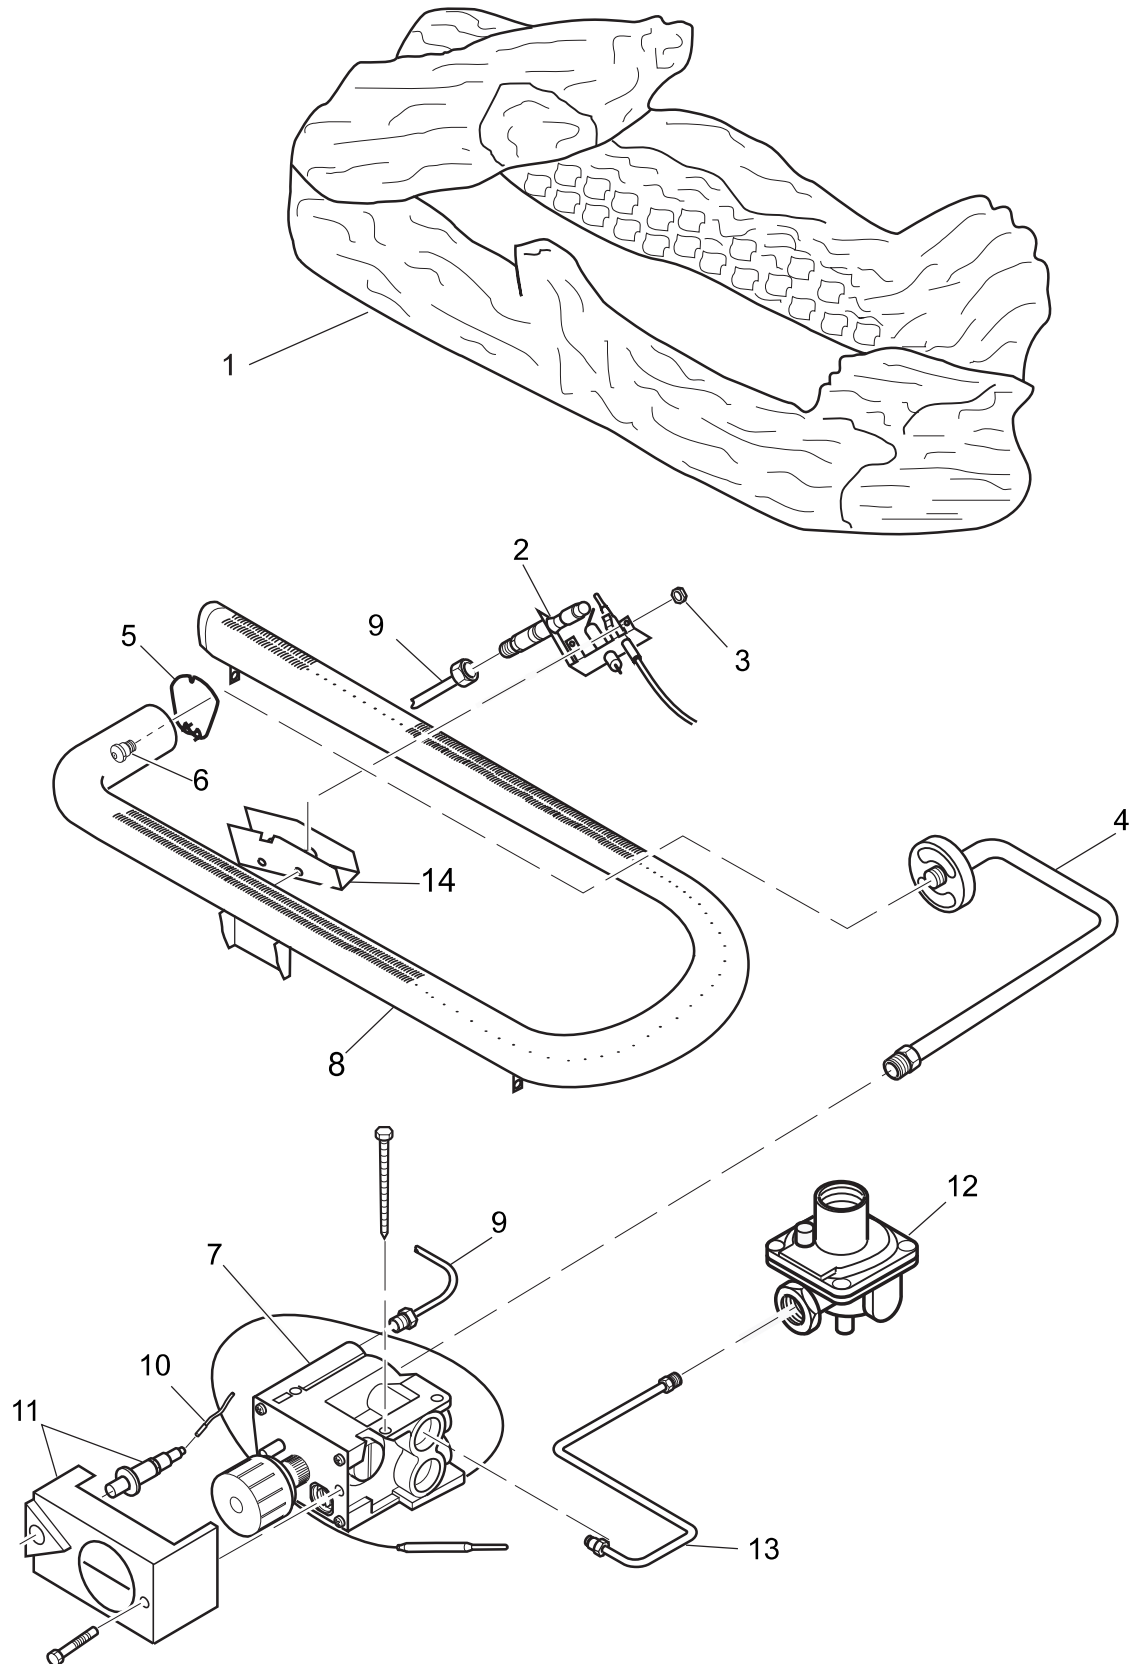

# PARTS

KEY				
NO.	PART NO.	DESCRIPTION	CFS26PT, S26PTA	CFS26NT, S26NTA
1	105441-01	Log Set	•	•
2	104286-01	ODS Pilot	•	
	104285-01	ODS Pilot		•
3	098249-01	ODS Nut	•	•
4	109053-01	Burner Outlet Tube	•	•
5	111124-01	Burner Retainer Spring	•	•
6	099056-29	Burner Orifice Injector	•	
	099056-27	Burner Orifice Injector		•
7	101329-26	Gas Control Valve Kit	•	
	101329-20	Gas Control Valve Kit		•
8	102980-01	Burner	•	•
9	099387-09	Pilot Tube	•	•
10	098271-10	Ignitor Cable	•	•
11	101381-01	Piezo Ignitor and Cover	•	•
12	098867-10	Regulator	•	
	098867-14	Regulator		•
13	109052-01	Inlet Tube	•	•
14	105990-01	Pilot Shield		•
<b>PARTS AVAILABLE — NOT SHOWN</b>				
	100563-01	Warning Plate	•	•
	101054-01	Lighting Instructions Plate	•	•