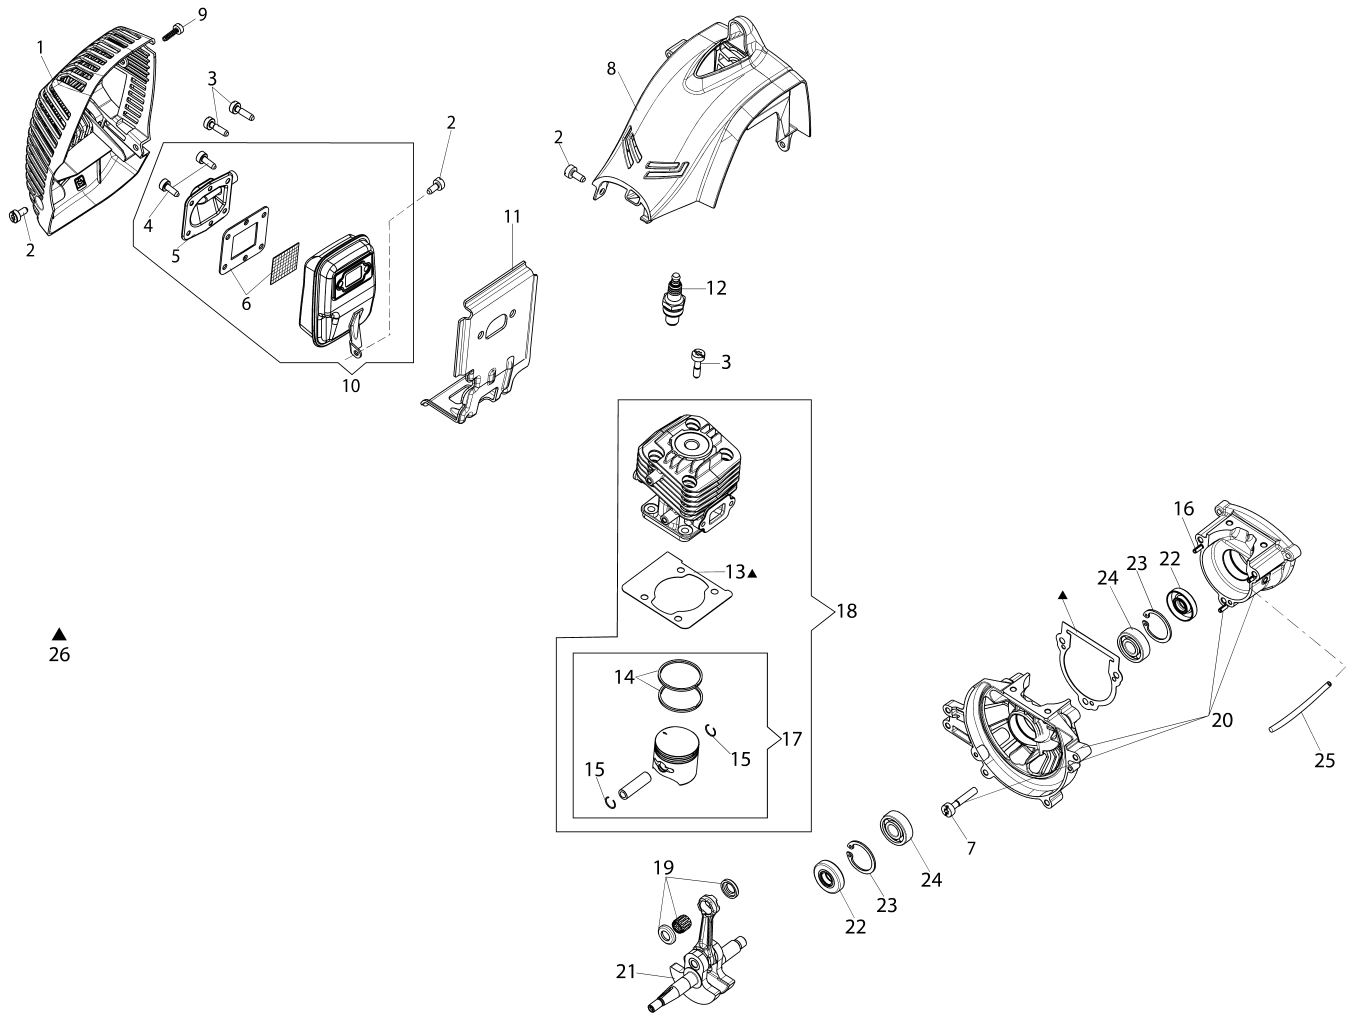

Illustration Motor

Illustration Motor

Ref.Nu	Qty	Part number	Description	Validity from	Validity till	Notes	Bulletin
1	1	61370302R	Guard			Grigio; Grey	
2	4	3891037R	Screw				
3	6	3891047R	Screw				
4	6	3891009R	Screw				
5	1	58070143R	Cover				
6	1	61370276	Screen + Gasket				
7	3	3891051R	Screw				
8	1	61370189R	Cover			Rosso; Red	
9	1	3893060R	Screw				
10	1	61370015AR	Complete muffler				
11	1	61370143R	Deflector				
12	1	3055112	Spark plug				
13	1	58070011R	Gasket				
14	2	3123002AR	Piston ring	SN 9156200001			BT3-007-05/16
15	1	58070166R	Ring				
16	5	61280044R	Plug				
17	1	61370252A	Piston assy Ø32	SN 9156200001			BT3-007-05/16
18	1	61370253B	Complete cylinder Ø32	SN 9156200001			BT3-007-05/16
19	1	61370254	Set roller cage and washer				
20	1	61370085R	Crankcase assy				
21	1	58070045R	Shaft				
22	2	3050042R	Ring				
23	2	3025018R	Ring				
24	2	3034007R	Bearing				
25	1	094600126	Tube				
26	1	61370255	Gasket set