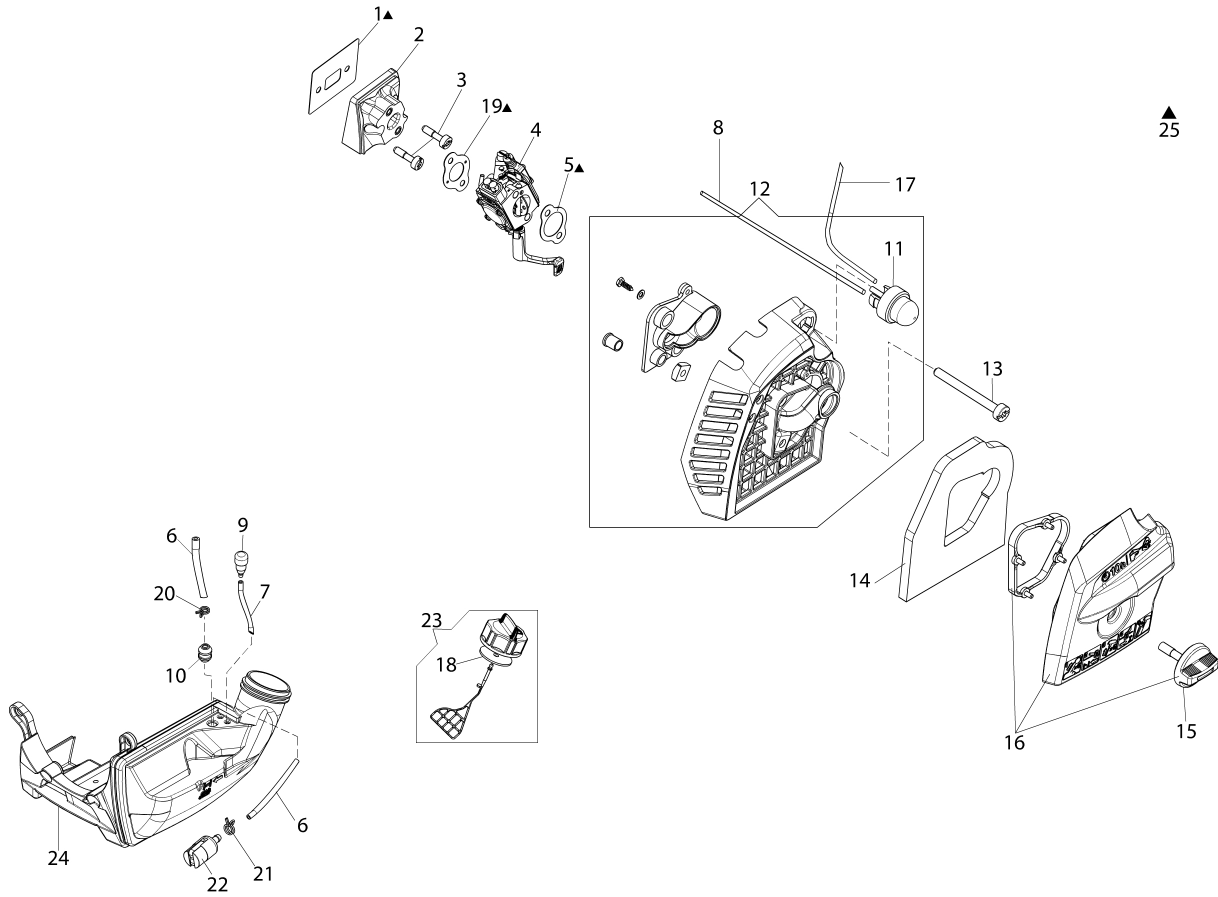

Illustration Air filter

Illustration Air filter

Ref.Nu	Qty	Part number	Description	Validity from	Validity till	Notes	Bulletin
1	1	58070025AR	Gasket				
2	1	61370001R	Insulator				
3	2	3891046R	Screw				
4	1	2318265R	Carburetor				
5	1	56570058R	Gasket				
6	1	61370038R	Tube				
7	1	3073001R	Breather fuel pipe				
8	1	3073002R	Tube				
9	1	61070011AR	Breather valve				
10	1	4161211R	Bush				
11	1	2318817R	Air purge				
12	1	61372008R	Filter support			Grigio; Grey	
13	2	3891063R	Screw				
14	1	61370005R	Air filter				
15	1	61370008R	Knob				
16	1	61370258	Filter cover kit			Grigio; Grey	
17	1	61370036R	Tube				
18	1	61070006R	Gasket				
19	1	61200196AR	Gasket				
20	1	3059026	Band				
21	1	4098377R	Band				
22	1	094600450R	Fuel filter				
23	1	61372003R	Tank cap				
24	1	61370076R	Tank			Rosso; Red	
25	1	61370255	Gasket set