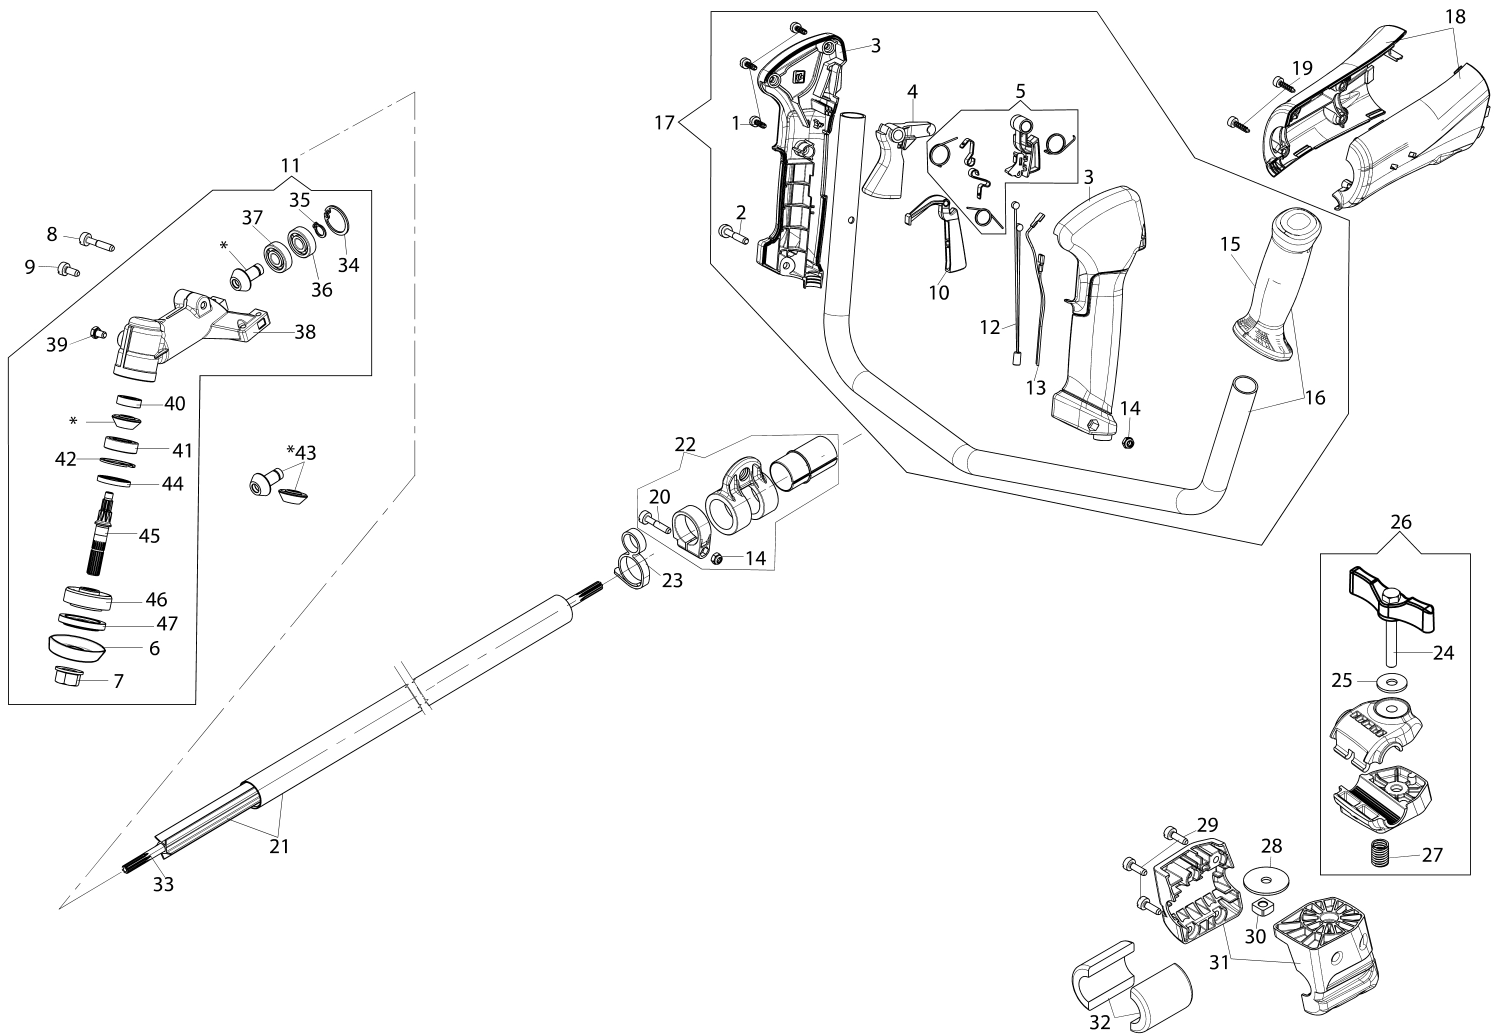

Illustration Transmission

Illustration Transmission

Ref.Nu	Qty	Part number	Description	Validity from	Validity till	Notes	Bulletin
1	3	3893016R	Screw				
2	1	3891054R	Screw				
3	1	61370272	Handle kit			Grigio; Grey	
4	1	61370308R	Throttle lever				
5	1	61370294	Lever group				
6	1	61110074R	Guard				
7	1	3933105	Nut				
8	1	3891050R	Screw				
9	1	3891037R	Screw				
10	1	61370114R	Lever				
11	1	61370071R	Bevel gear				
12	1	61370116BR	Throttle cable				
13	1	61370117R	Cable				
14	2	3914003R	Nut				
15	1	61040140R	Knob				
16	1	61370108R	Handlebar				
17	1	61370273	Complete handle			Grigio; Grey	
18	1	61370268	Compl. cover			Grigio; Grey	
19	4	3893060R	Screw				
20	1	3801015R	Screw				
21	1	61370045R	Tube Ø24				
22	1	61370134R	Band				
23	1	61170132R	Grommet				
24	1	61042030	Knob				
25	1	3918013R	Washer				
26	1	61370274	Complete clamp				
27	1	61040044	Spring				
28	1	66030012R	Washer				
29	4	3891043R	Screw				
30	1	3980011	Nut				
31	1	61370275A	Support set				
32	2	61170072R	AV-mount				
33	1	61170075R	Drive shaft				
34	1	3025026	Ring				
35	1	3024009R	Ring				
36	1	3035044	Bearing				
37	1	3035043	Bearing				
38	1	61170119AR	Gear case				
39	1	3906030	Screw				
40	1	3035045R	Bearing				
41	1	3034008R	Bearing				
42	1	3025018R	Ring				

Illustration Transmission

Ref.Nu	Qty	Part number	Description	Validity from	Validity till	Notes	Bulletin
43	1	61370298	Bevel gear set				
44	1	61170134	Seal ring				
45	1	61170122	Shaft				
46	1	61170123	Hub				
47	1	61170124	Lower flange				