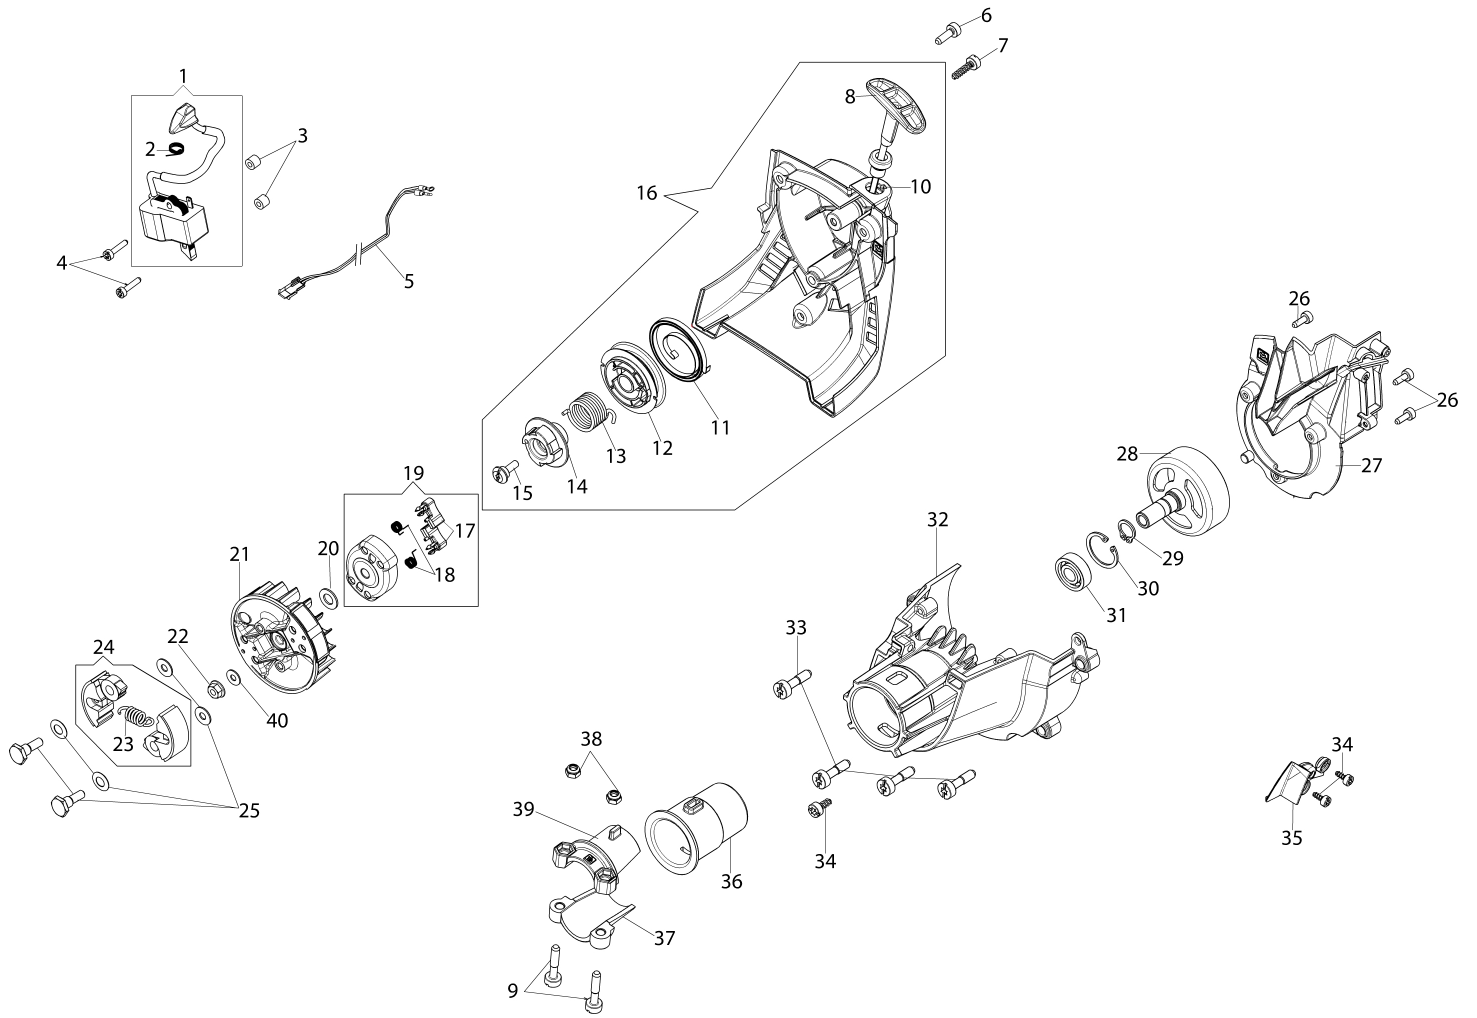

Illustration Starter Assy and Clutch

Illustration Starter assy and clutch

Ref.Nu	Qty	Part number	Description	Validity from	Validity till	Notes	Bulletin
1	1	2501002R	Ignition coil				
2	1	50050127	Spring				
3	2	50160218	Spacer				
4	2	3891020R	Screw				
5	1	61370059R	Cable				
6	3	3891043R	Screw				
7	1	3893060R	Screw				
8	1	61370082R	Handle				
9	2	3891050R	Screw				
10	1	61370024R	Rope				
11	1	61070036R	Spring				
12	1	61370022AR	Starter pulley				
13	1	61370237R	Spring				
14	1	61370023R	Sprocket				
15	1	50160024	Screw				
16	1	61370231R	Starter assy			Rosso; Red	
17	2	61370014R	Pawl				
18	2	61070039R	Spring				
19	1	61370013R	Clutch driver				
20	1	3064034	Washer				
21	1	58070133R	Flywheel				
22	1	3912014R	Nut				
23	1	61070090R	Spring				
24	1	61070091AR	Clutch				
25	1	61370257	Kit pin + Belleville washer + spacer ring				
26	3	3891009R	Screw				
27	1	61370090R	Flange				
28	1	61170050BR	Clutch drum				
29	1	3024012R	Ring				
30	1	3025019	Ring				
31	1	3035023R	Bearing				
32	1	61370079R	Starter case			Grigio; Grey	
33	4	3891046R	Screw				
34	3	3893009R	Screw				
35	1	61370091AR	Cover				
36	1	61370030R	Sleeve				
37	1	61370028AR	Adaptor				
38	2	3914003R	Nut				
39	1	61370029AR	Adaptor				
40	1	3819031R	Washer				