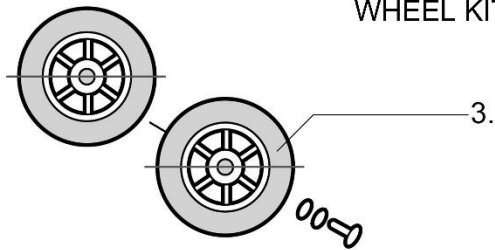

MAX MIX PARTS BREAKDOWN (KITS)

DRUM KIT

FRAME KIT

WHEEL KIT

1/3 HP 110V MOTOR

PEDESTAL

DRUM ASSEY				
ITEM	SKU #	PART #	DESCRIPTION	MMIX
1	MMIX DRUM	MMIX DRUM	MAX MIX DRUM KIT ASSEY	1

FRAME ASSEY				
ITEM	SKU #	PART #	DESCRIPTION	MMIX
2	MMIX FRAME	MMIX FRAME	MAX MIX FRAME KIT ASSEY	1

WHEEL KIT				
ITEM	SKU #	PART #	DESCRIPTION	MMIX
3	MMIX WHEELS	MMIX WHEELS	MAX MIX WHEELS SET (2)	1

MAX MIX MOTOR				
ITEM	SKU #	PART #	DESCRIPTION	MMIX
4	1/3 MOTOR	1/3 MOTOR	MAX MIX 1/3 HP ELECTRIC MOTOR ASSEMBLY 115V	1