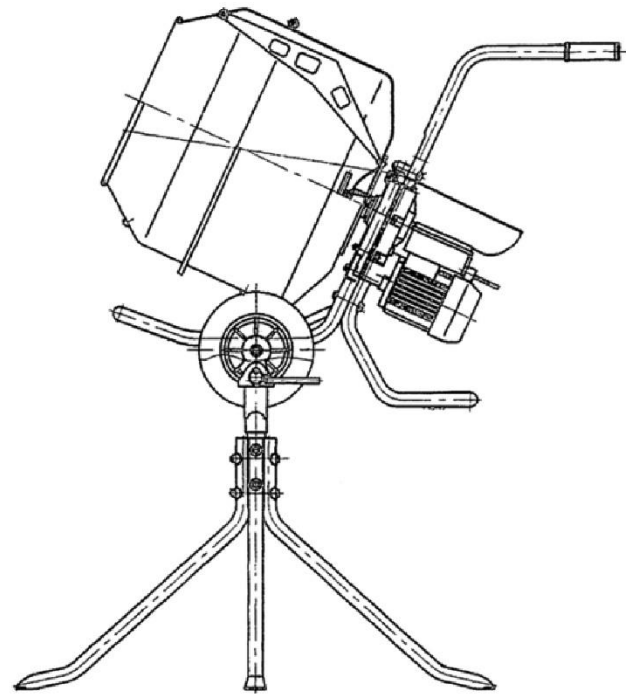

MAX MIX PARTS BREAKDOWN (KITS)

DRUM KIT

FRAME KIT

WHEEL KIT

1/3 HP 110V MOTOR

PEDESTAL

DRUM ASSEY				
ITEM	SKU #	PART #	DESCRIPTION	MMIX
1	MMIX DRUM	MMIX DRUM	MAX MIX DRUM KIT ASSEY	1

FRAME ASSEY				
ITEM	SKU #	PART #	DESCRIPTION	MMIX
2	MMIX FRAME	MMIX FRAME	MAX MIX FRAME KIT ASSEY	1

WHEEL KIT				
ITEM	SKU #	PART #	DESCRIPTION	MMIX
3	MMIX WHEELS	MMIX WHEELS	MAX MIX WHEELS SET (2)	1

MAX MIX MOTOR				
ITEM	SKU #	PART #	DESCRIPTION	MMIX
4	1/3 MOTOR	1/3 MOTOR	MAX MIX 1/3 HP ELECTRIC MOTOR ASSEMBLY 115V	1