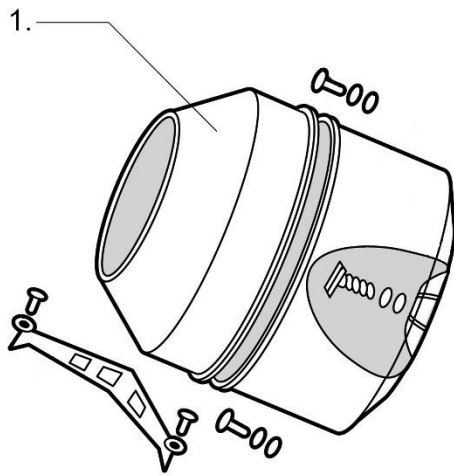

MAX MIX PARTS BREAKDOWN (KITS)

DRUM KIT

FRAME KIT

WHEEL KIT

1/3 HP 110V MOTOR

PEDESTAL

DRUM ASSEY				
ITEM	SKU #	PART #	DESCRIPTION	MMIX
1	MMIX DRUM	MMIX DRUM	MAX MIX DRUM KIT ASSEY	1

FRAME ASSEY				
ITEM	SKU #	PART #	DESCRIPTION	MMIX
2	MMIX FRAME	MMIX FRAME	MAX MIX FRAME KIT ASSEY	1