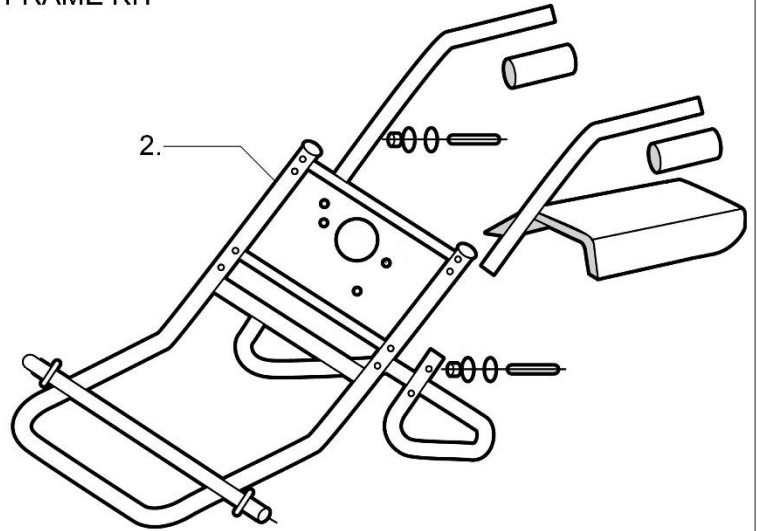

MAX MIX PARTS BREAKDOWN (KITS)

DRUM KIT

FRAME KIT

WHEEL KIT

1/3 HP 110V MOTOR

PEDESTAL

DRUM ASSEY				
ITEM	SKU #	PART #	DESCRIPTION	MMIX
1	MMIX DRUM	MMIX DRUM	MAX MIX DRUM KIT ASSEY	1

FRAME ASSEY				
ITEM	SKU #	PART #	DESCRIPTION	MMIX
2	MMIX FRAME	MMIX FRAME	MAX MIX FRAME KIT ASSEY	1

WHEEL KIT				
ITEM	SKU #	PART #	DESCRIPTION	MMIX
3	MMIX WHEELS	MMIX WHEELS	MAX MIX WHEELS SET (2)	1

MAX MIX MOTOR				
ITEM	SKU #	PART #	DESCRIPTION	MMIX
4	1/3 MOTOR	1/3 MOTOR	MAX MIX 1/3 HP ELECTRIC MOTOR ASSEMBLY 115V	1