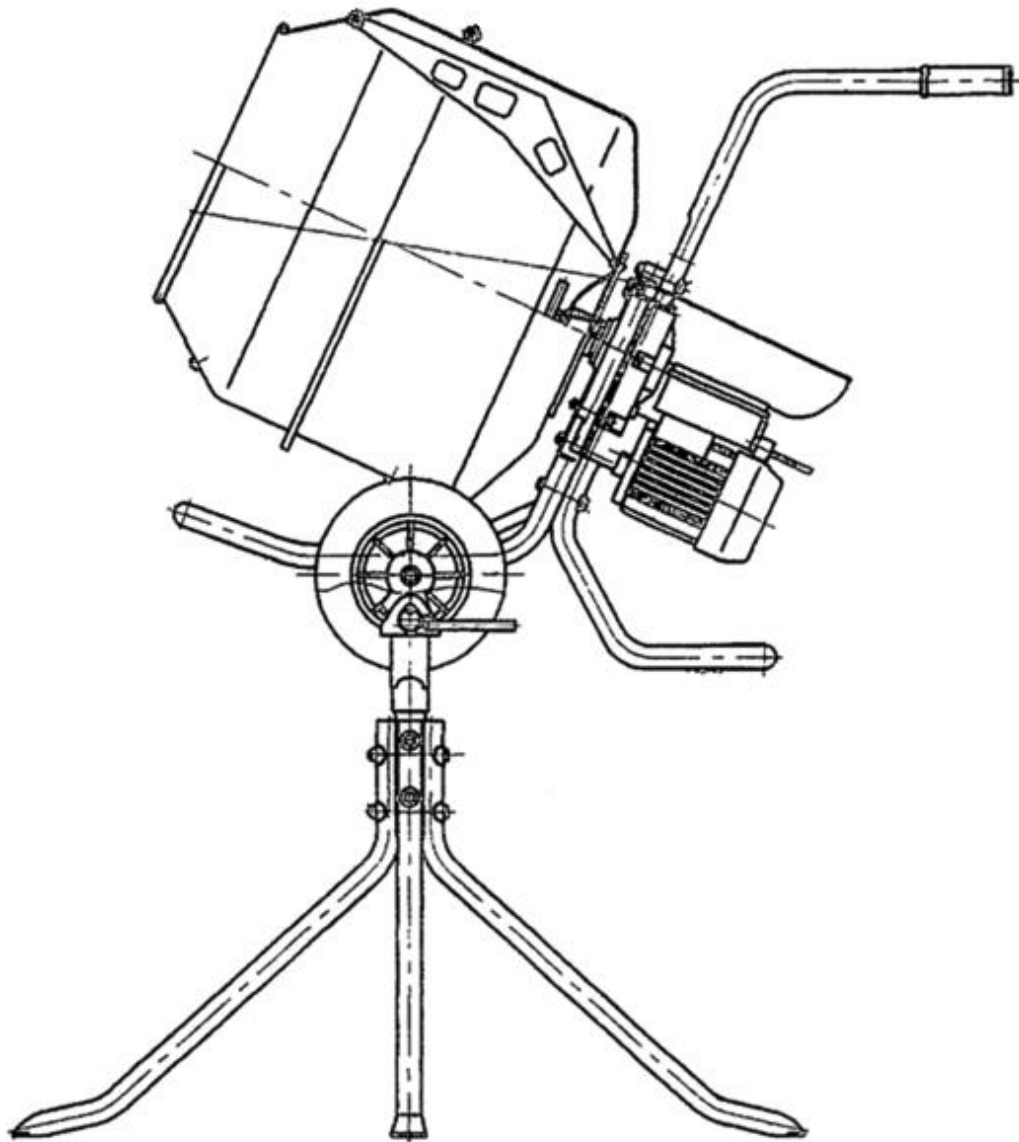

MAX MIX PARTS BREAKDOWN (KITS)

DRUM KIT

FRAME KIT

WHEEL KIT

1/3 HP 110V MOTOR

PEDESTAL

DRUM ASSEY				
ITEM	SKU #	PART #	DESCRIPTION	MMIX
1	MMIX DRUM	MMIX DRUM	MAX MIX DRUM KIT ASSEY	1

FRAME ASSEY				
ITEM	SKU #	PART #	DESCRIPTION	MMIX
2	MMIX FRAME	MMIX FRAME	MAX MIX FRAME KIT ASSEY	1

WHEEL KIT				
ITEM	SKU #	PART #	DESCRIPTION	MMIX
3	MMIX WHEELS	MMIX WHEELS	MAX MIX WHEELS SET (2)	1

MAX MIX MOTOR				
ITEM	SKU #	PART #	DESCRIPTION	MMIX
4	1/3 MOTOR	1/3 MOTOR	MAX MIX 1/3 HP ELECTRIC MOTOR ASSEMBLY 115V	1