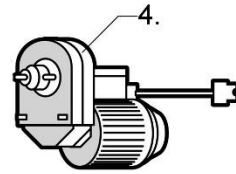

MAX MIX PARTS BREAKDOWN (KITS)

DRUM KIT

FRAME KIT

WHEEL KIT

1/3 HP 110V MOTOR

PEDESTAL

DRUM ASSEY				
ITEM	SKU #	PART #	DESCRIPTION	MMIX
1	MMIX DRUM	MMIX DRUM	MAX MIX DRUM KIT ASSEY	1

FRAME ASSEY				
ITEM	SKU #	PART #	DESCRIPTION	MMIX
2	MMIX FRAME	MMIX FRAME	MAX MIX FRAME KIT ASSEY	1

WHEEL KIT				
ITEM	SKU #	PART #	DESCRIPTION	MMIX
3	MMIX WHEELS	MMIX WHEELS	MAX MIX WHEELS SET (2)	1

MAX MIX MOTOR				
ITEM	SKU #	PART #	DESCRIPTION	MMIX
4	1/3 MOTOR	1/3 MOTOR	MAX MIX 1/3 HP ELECTRIC MOTOR ASSEMBLY 115V	1