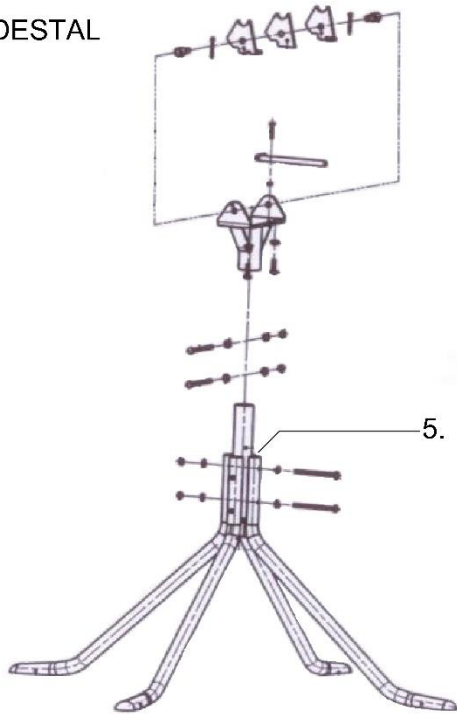

MAX MIX PARTS BREAKDOWN (KITS)

DRUM KIT

FRAME KIT

WHEEL KIT

1/3 HP 110V MOTOR

PEDESTAL

DRUM ASSEY				
ITEM	SKU #	PART #	DESCRIPTION	MMIX
1	MMIX DRUM	MMIX DRUM	MAX MIX DRUM KIT ASSEY	1

FRAME ASSEY				
ITEM	SKU #	PART #	DESCRIPTION	MMIX
2	MMIX FRAME	MMIX FRAME	MAX MIX FRAME KIT ASSEY	1

WHEEL KIT				
ITEM	SKU #	PART #	DESCRIPTION	MMIX
3	MMIX WHEELS	MMIX WHEELS	MAX MIX WHEELS SET (2)	1

MAX MIX MOTOR				
ITEM	SKU #	PART #	DESCRIPTION	MMIX
4	1/3 MOTOR	1/3 MOTOR	MAX MIX 1/3 HP ELECTRIC MOTOR ASSEMBLY 115V	1