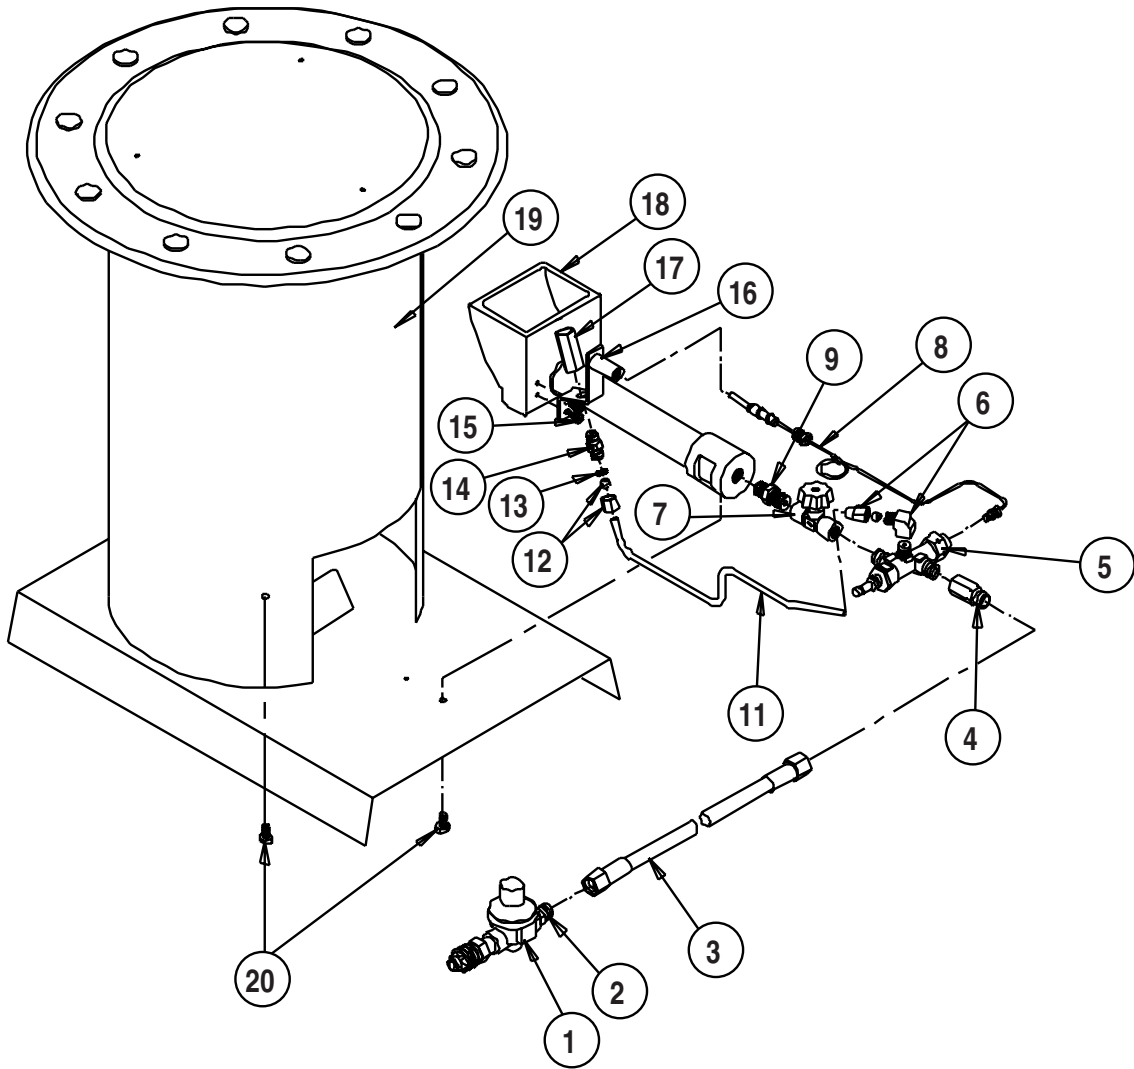

# Convection Heaters

MODEL 341

## PARTS IDENTIFICATION

---

<b>Item</b>	<b>Description</b>	<b>Model 341</b>
1	Regulator	130-21788
2	Adapter, Hose	310-01098
3	Hose, 1/4 in. x 10 ft.	400-20242
4	Adapter, Hose	310-07970
5	Valve, Pilot Safety	500-20356
6	Ell w/nut and Sleeve	130-07968
7	Valve, Manual Burner	500-20598
8	Thermocouple	120-01090
9	Orifice Burner	310-01329
10	Tube, Pilot w/Nuts & Sleeves	550-20529
11	Nut and Sleeve	550-01168
12	Screen	130-01722
13	Orifice, Pilot w/ Screen	400-01230
14	Screw	130-01213
15	Bracket, Pilot	400-03202
16	Head, Pilot	400-01079
17	Burner, Casting	320-03989
18	Case, Assembly w/Labels	500-22338