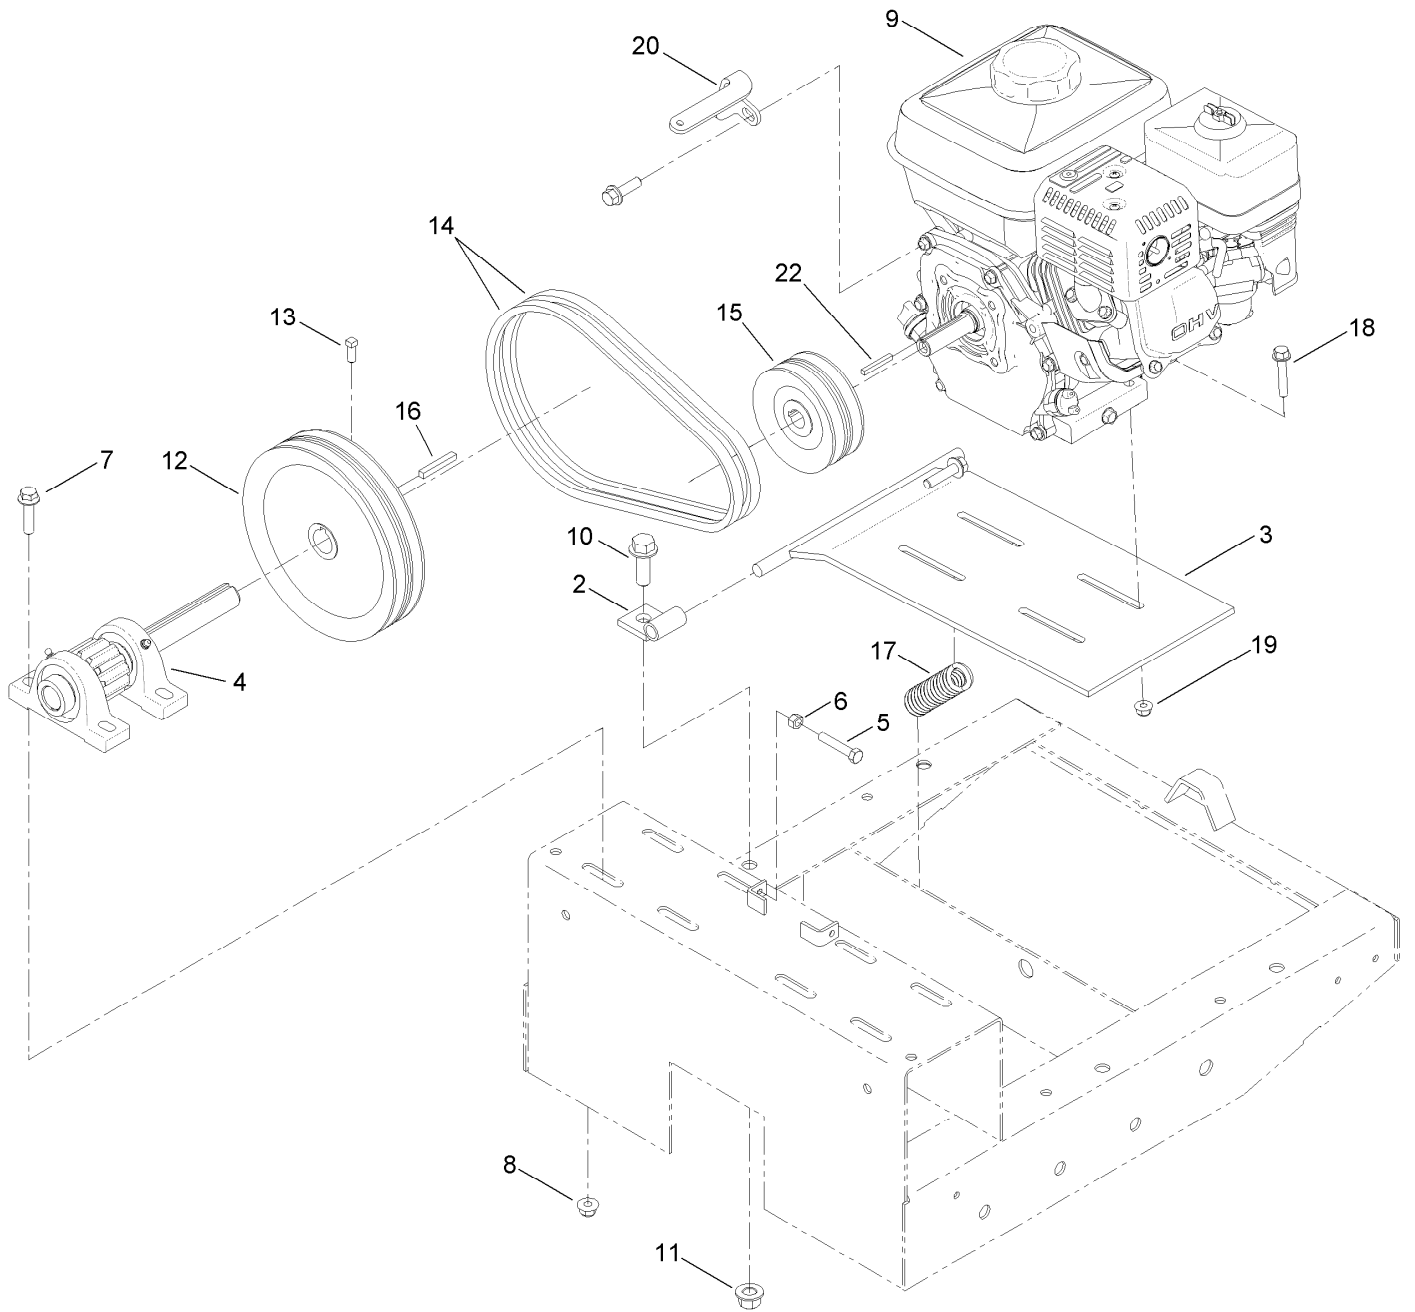

Hub Assembly No. 125-8171

Hub Assembly No. 125-8171 (continued)

<i>Ref.</i>	<i>Part Number</i>	<i>Qty.</i>	<i>Description</i>
2	ST39190	4	Stud-Wheel
3	ST32233	2	Bearing-Roller
4	ST80045	4	Nut-Lug

<i>Ref.</i>	<i>Part Number</i>	<i>Qty.</i>	<i>Description</i>
5	ST34573	1	Cap-Dust
6	ST32052	1	Seal-Hub, Wheel

Drum Assembly

Drum Assembly (continued)

<i>Ref.</i>	<i>Part Number</i>	<i>Qty.</i>	<i>Description</i>	<i>Ref.</i>	<i>Part Number</i>	<i>Qty.</i>	<i>Description</i>
2	ST24021-01	1	Trunnion	24	325-6	2	Screw-HH
3	ST24205-01	1	Shaft-Drum	25	ST81060	1	Key-Square
4	ST24219-01	1	Paddle	26	104-8301	30	Nut-Flange, NI
5	ST24220-01	1	Paddle	27	ST46042	4	Fitting-Grease
6	ST24221-01	1	Paddle	28	325-7	6	Screw-HH
7	ST24222-01	1	Paddle	29	99-5107	8	Nut-Lock
8	ST25934-01	1	Drum	30	ST24033	2	Blade-Rubber, Short
9	ST32326-01	2	Housing-Bearing	31	ST24031-01	2	Bar-Backer, Short
10	ST32003	2	Bearing-Ball	32	ST24106	4	Blade-Rubber, Long
11	ST25909	1	Spacer-Shaft, Drum	33	ST24104-01	4	Bar-Backer, Long
12	ST26933-03	1	Gear-94 Teeth	34	3231-25	22	Bolt-CARR
13	ST36574-01	1	Trunnion-Capped	35	116-0780	2	Screw-HHF, Shoulder
14	ST24107-01	2	Clamp	36	3230-3	6	Screw-CARR
15	125-6253-01	1	Guard-Drum	37	104-8300	6	Nut-Flange, NI
16	125-6223-03	1	Bar-Guard, Lift	38	ST44347-01	1	Handle-Dump
17	106-2008	1	Washer-Thrust	39	3234-24	2	Screw-HHF
18	80-1300	2	Bolt-Shoulder	40	ST47001	4	Cap-Plug
20	ST32324	8	Seal-Drum	41	ST47023	1	Grip-Hand
21	ST24017	4	Washer-Flat	42	125-8175	2	Decal-Grease
22	ST25881	2	Washer-Split	43	ST44284	1	Spacer-Shaft, Drum
23	ST26326	2	Washer-Flat				

NOTE: If your mixer has a WELDED ON bearing housing you must purchase this bearing kit version: ST22153
The ST23432 featured here is for the BOLT on version ONLY.

Engine and Pinion Assembly

Engine and Pinion Assembly (continued)