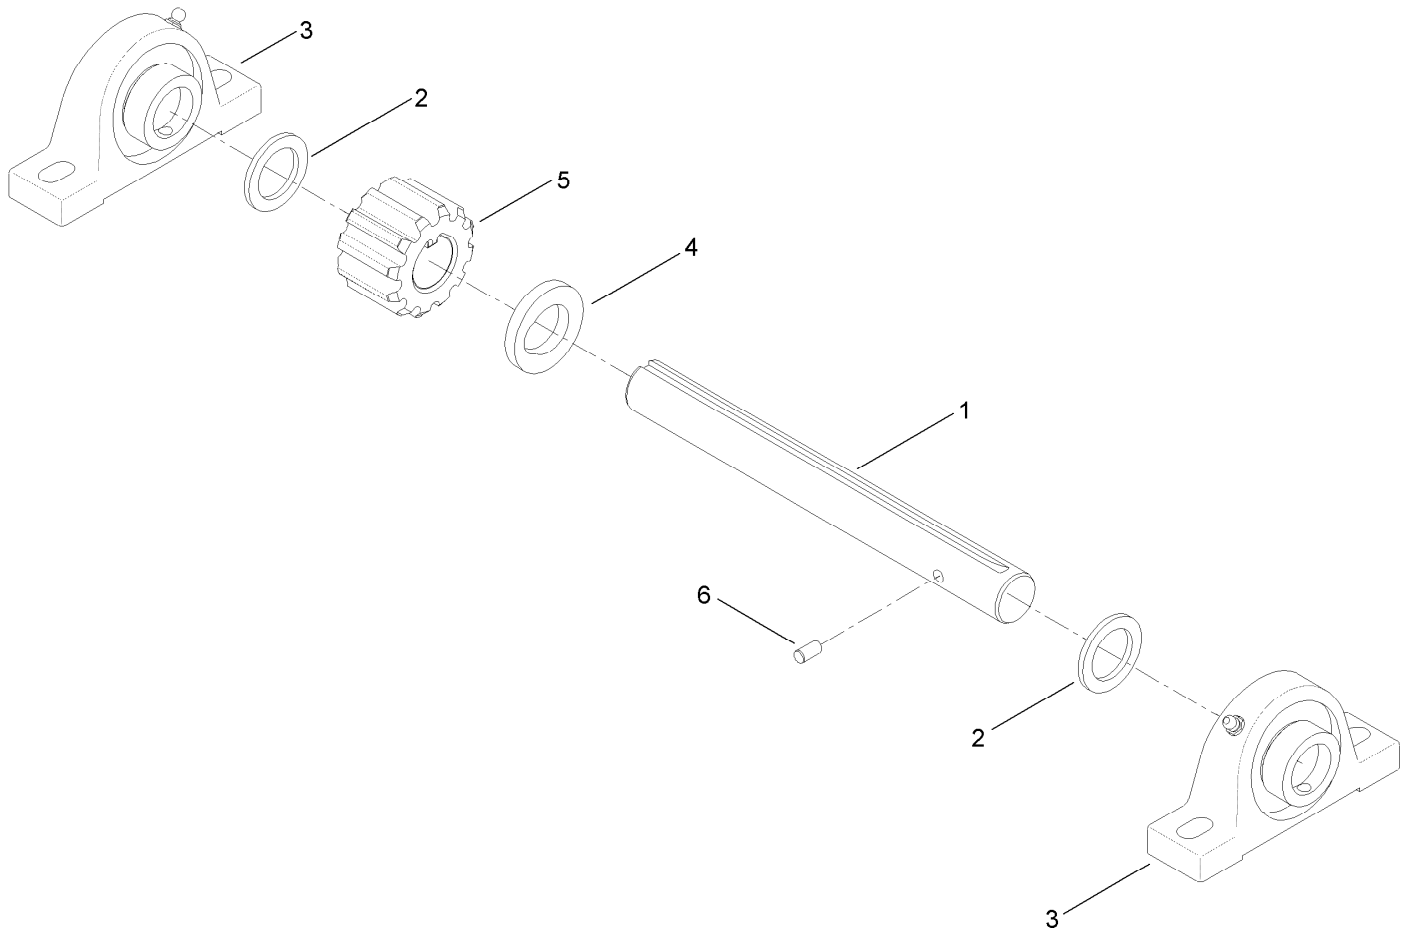

Pinion Assembly No. ST32354

Pinion Assembly No. ST32354 (continued)

<i>Ref.</i>	<i>Part Number</i>	<i>Qty.</i>	<i>Description</i>	<i>Ref.</i>	<i>Part Number</i>	<i>Qty.</i>	<i>Description</i>
1	ST24036	1	Shaft-Pinion	4	ST38122	1	Washer
2	3-8514	2	Washer-Thrust	5	ST57625	1	Gear-Spur
3	ST32208	2	Bearing-Block, Pillow	6	95-0715	1	Pin-Dowel