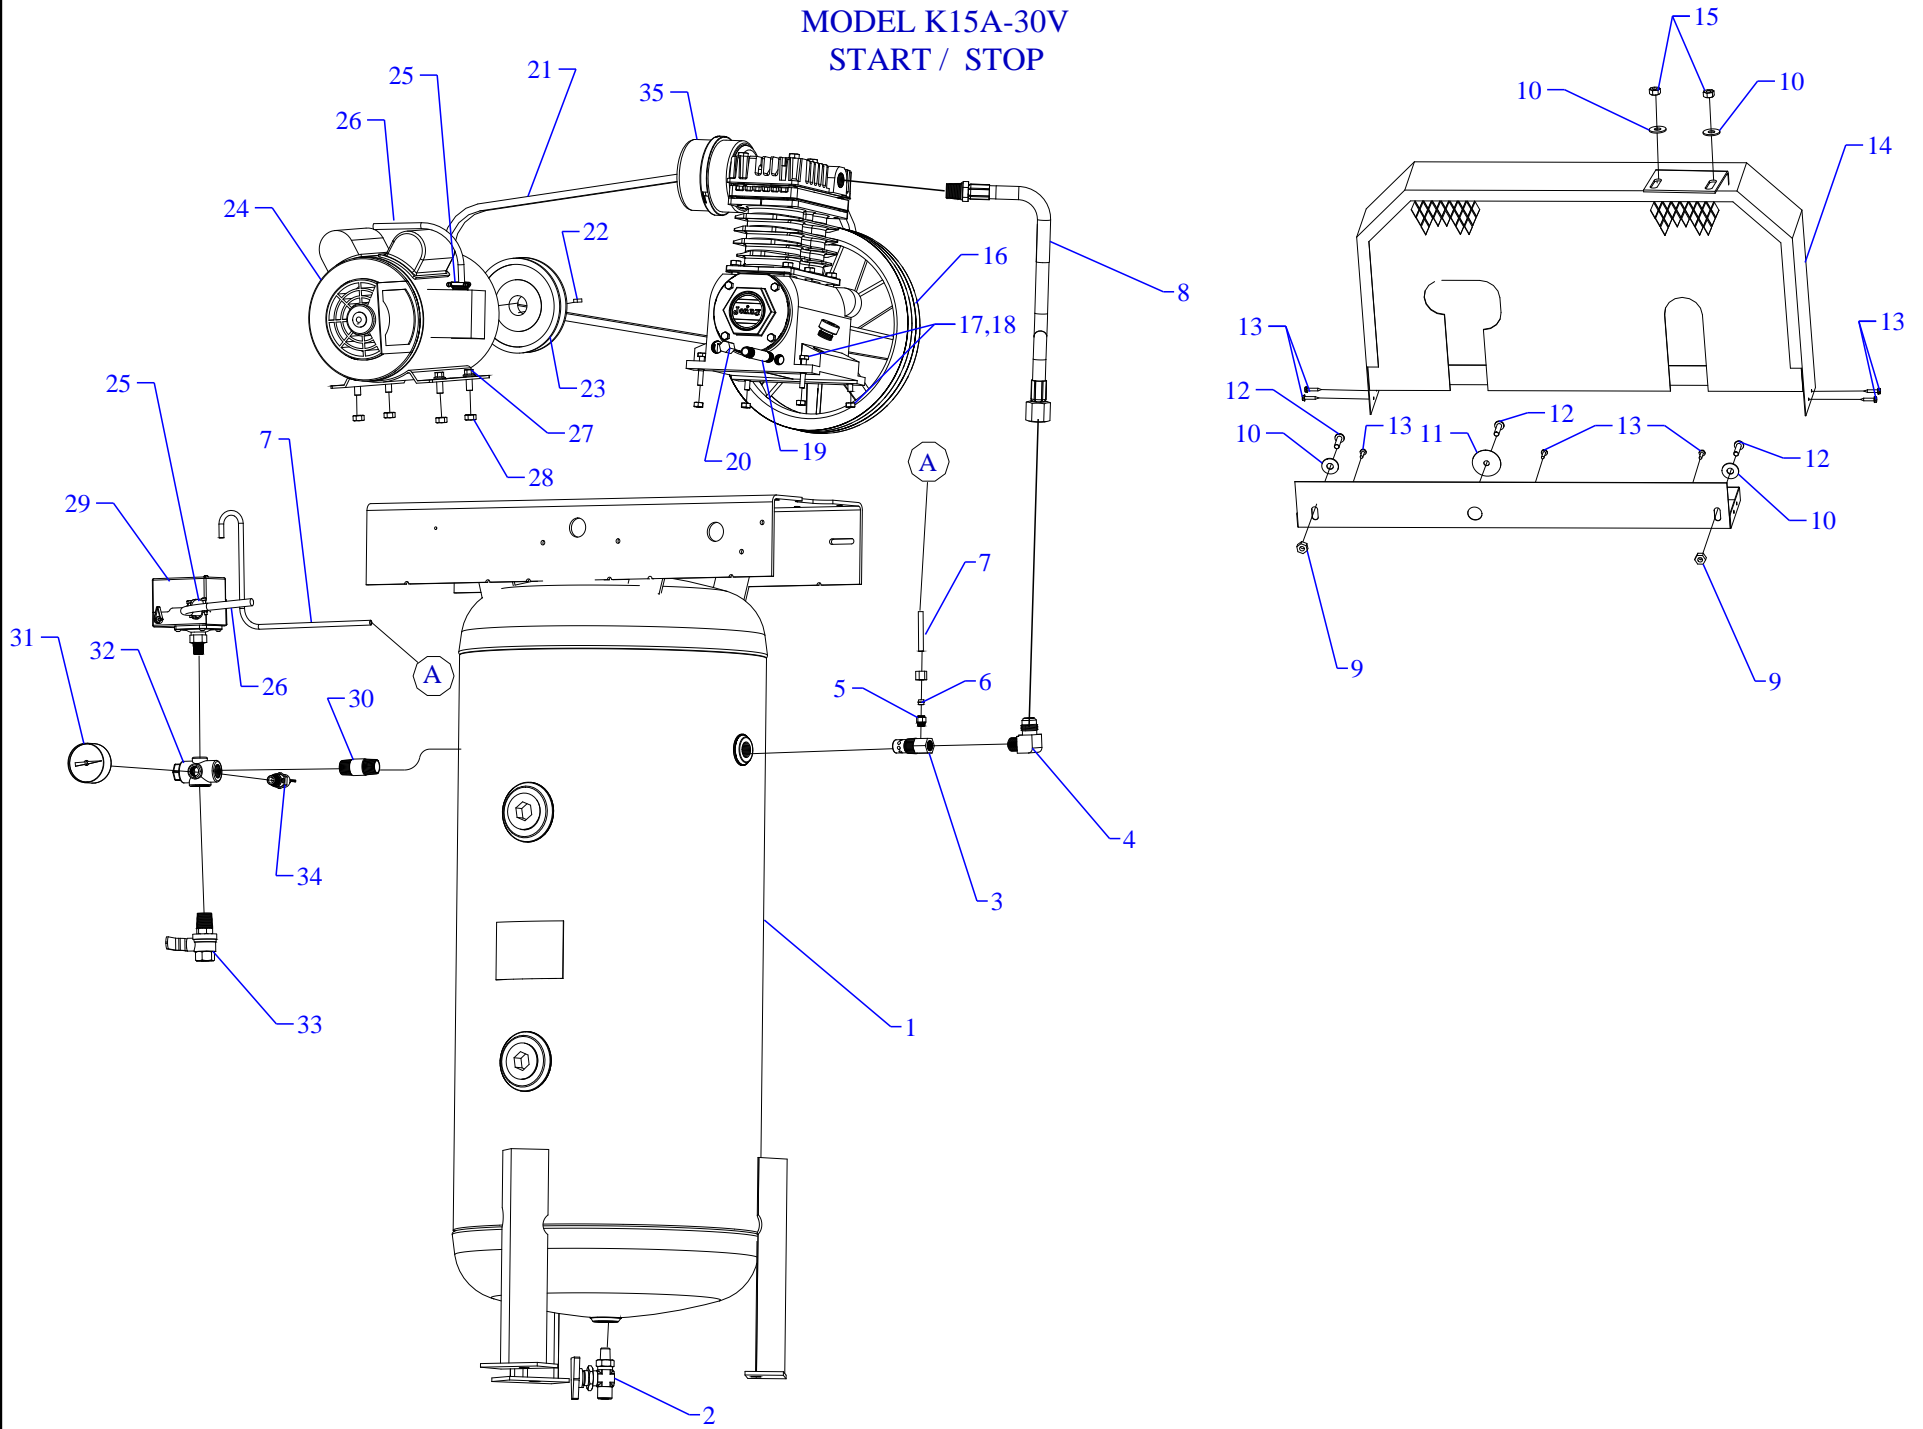

MODEL K15A-30V
START / STOP

Parts List for Model K15A-30 Vertical Single & Three Phase

NOTE: The quantity number indicates the total number of pieces required for a complete unit repair.
When ordering parts give compressor model, serial number and part number. Order assemblies when possible.

Parts List for Model K15A-30 Vertical Single & Three Phase

NOTE: The quantity number indicates the total number of pieces required for a complete unit repair.
When ordering parts give compressor model, serial number and part number. Order assemblies when possible.

MAGNETIC STARTER WIRING DIAGRAM

1 Phase; 208 & 230 Volt

MAGNETIC STARTER WIRING DIAGRAM

3 Phase; 208, 230, & 460 VOLT

MODEL K & KU
 Two Cylinder Single Stage
 2-1/2" Bore X 2" Stroke

Parts List for Model K & KU Pump Assembly