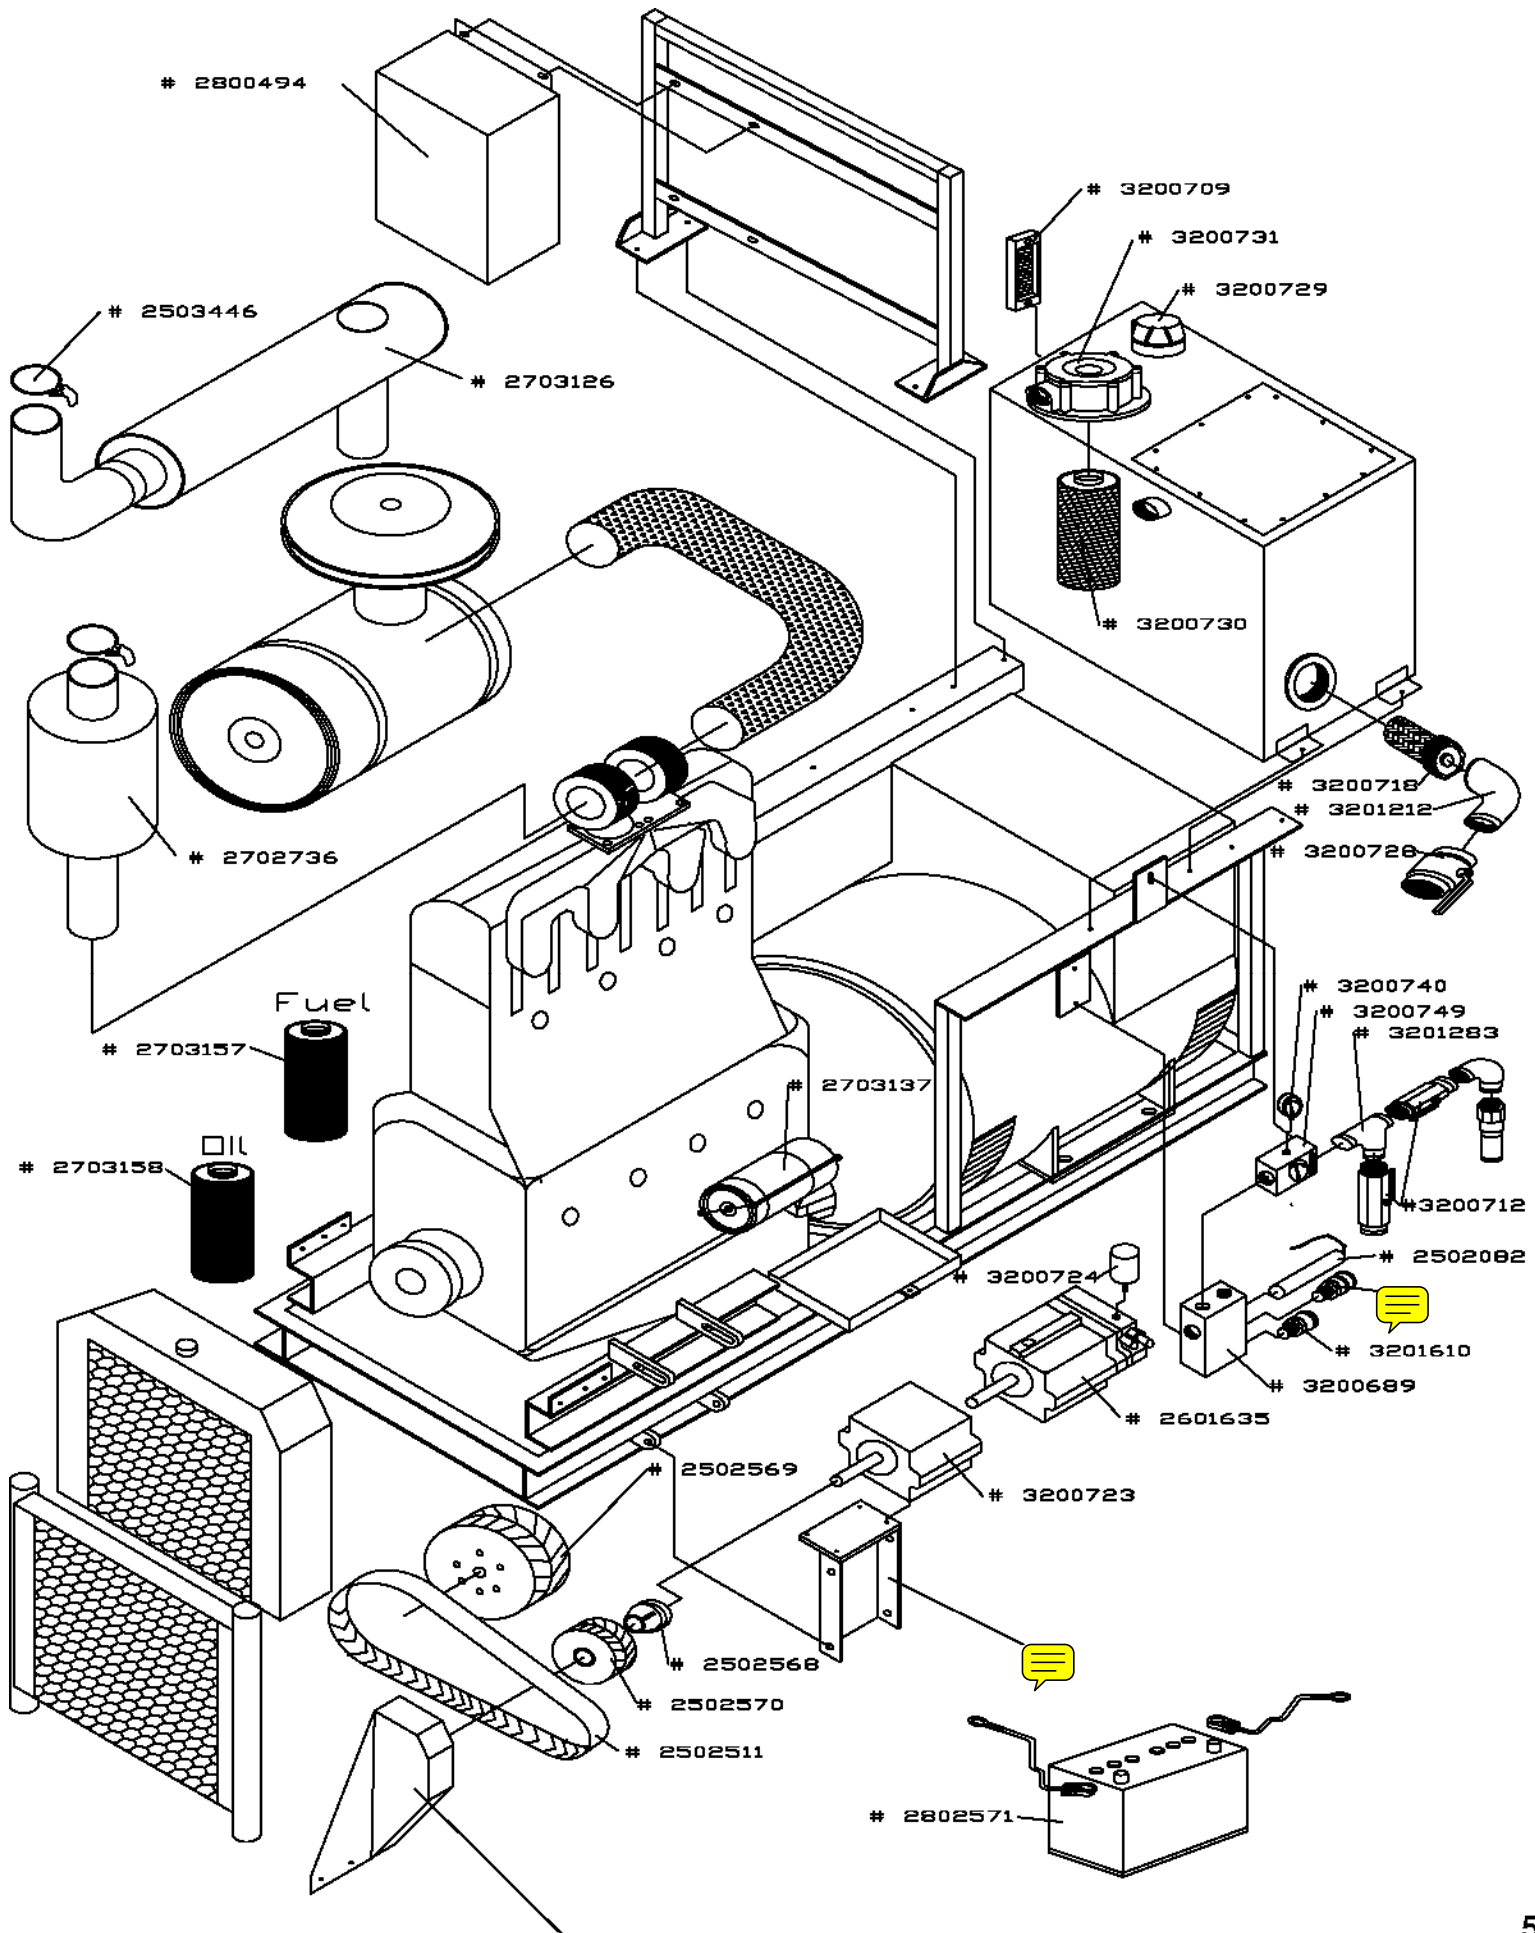

**DIAMOND PRODUCTS
SPECIALTY EQUIPMENT
MANUFACTURING
DIVISION**

**PARTS BOOK
HYDRA-GEN 115 POWER UNIT
PART# CC-HG-SK
CATALOG# 80490**

REVISED: 11/30/05

Table of Contents

<u>Description</u>	<u>Page</u>	<u>No.</u>
Power Unit.....	4	5
Electrical Panel.....	6	7
Operating Instructions.....	8	9
Specifications.....	10	
Notes.....		11
Warranty.....		12

CS-HG-SK PARTS LIST DRAWING # 1

Part Number	Description	Qty. Required
2502082	Flow Control	1
2502511	Belt / Goodyear Eagle	1
2502568	QD Bushing SK-1 -1 /2	1
2502569	Helical Sprocket	1
2502570	Helical Sprocket 1-1/2 SK Bushing	1
2503446	4" Rain Cap	1
2601635	Right Hand Pump 2.77CI	1
2702736	Muffler	1
2703126	Muffler Kit	1
2703137	Starter	1
2703157	Fuel Filter	1
2703158	Engine Oil Filter	1
2800494	Transformer 5.0KVA	1
2802571	Battery	1
3200689	On/Off Manifold	1
3200709	5" Sight Guage w/ Thermometer	1
3200712	3/4" Steel Ball Valve	1
3200718	3 x 1.5 Strainer	1
3200723	Bearing Block	1
3200724	Comp Line Filter	1
3200728	1-1/2" Ball Valve	1
3200729	8" Filler Breather	1
3200730	Filter Element	1
3200731	Tank Top Filter	1
3200740	5000 PSI Guage	1
3200749	Flow Meter	1
3201212	1-1/2 GM 90Deg St Elbow	1
3201283	3/4" All Male Pipe Tee	1
3201610	3/4" Relief Valve	1

**CS-HG-SK PARTS LIST
DRAWING # 2**

Part Number	Description	Qty. Required
2800492	Breaker 20Amp 11 0Volt	1
2800493	Breaker 30Amp 11 0Volt	1
2800495	Receptacle 30Amp 480 Volt	1
2800496	Receptacle 30Amp 120Volt	1
2800497	Breaker 70Amp 480 Volt	1
2800500	Breaker 15Amp 480 Volt	1
2800584	Electrical Box, Watertight	1
2800675	Switch-Dbl Throw-Dbl Pole	1
2800676	16/4 SO Cord	1
2800677	Cord Connector 3/8"-1/2"	1
2800678	Plug 12V	1
2800679	Receptacle 12V	1
2802575	GFI 20Amp	1
2802931	Control Panel 100Amp	1