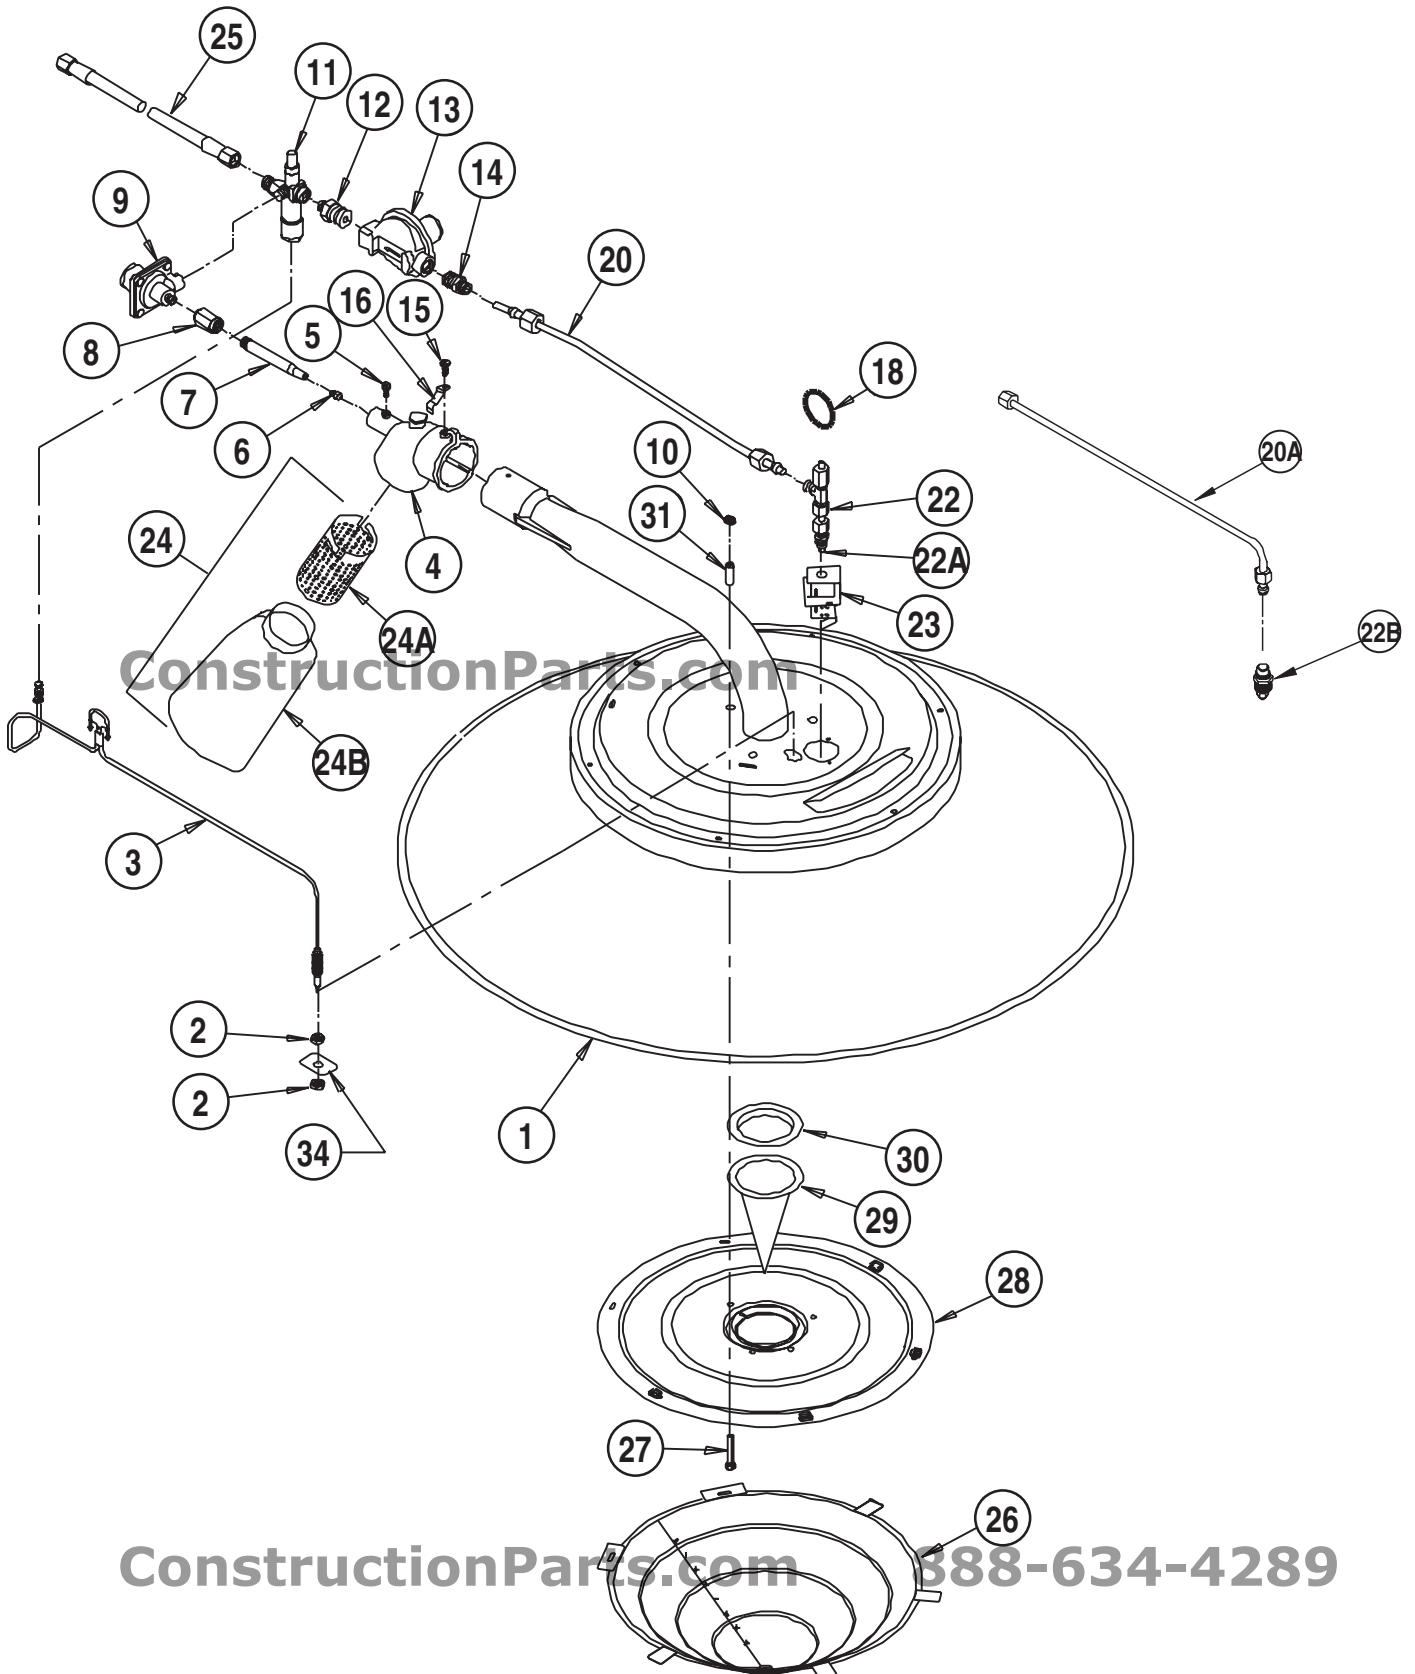

Parts Identification

Infraconic I-17 P
Model I-17C

888-634-4289

PARTS SCHEMATIC

PARTS LIST

Item	Description	Part Number	
1	Venturi Tube & Burner Assembly	22953	
2	Thermocouple Retaining Nut	09576	
3	Thermocouple w/ Fusible Link	09574	
4	Injector Body w/ Register Plate	Propane Gas Natural Gas	21838 21837
5	Screw, Injector Tube	09572	
6	Burner Orifice	Propane Gas Natural Gas	21562 09776
7	Injector Tube	09597	
8	Adapter, Injector Tube to Pressure Switch	20513	
9	Pressure Switch	20669	
10	Nut	09578	
11	Pilot Safety Control Valve	22285	
12	Adapter, Pilot Control to Pilot Regulator	Propane Gas Natural Gas	20514 21054
13	Pilot Relight Valve	20670	
14	Adapter, 1/4 NPT x 1/4 Compression	02770	
15	Screw, Control Assembly & Thermocouple	09575	
16	Thermocouple Fuse Clip	09574	
18	Key Ring	09620	
20	Pilot Tubing w/ Nuts & Sleeves (For Heaters with Pilot Clean-Out)	23917	
20A	Pilot Tubing w/ Nuts & Sleeves (For Heaters with Standard Pilot Orifice)	23915	
22	Pilot Clean-Out w/ Pilot Orifice (InstaClear™)	Propane Gas Natural Gas	22690 22691
22A	Orifice, Pilot (For InstaClear™ Pilot Clean-Out and Standard Pilot)	Propane Gas Natural Gas	22672 22673
22B	Orifice Holder w/ Orifice (For Standard Pilot Light)	Propane Gas Natural Gas	23071 23072
23	Pilot Bracket	Propane. Gas Natural Gas	20512 21003
24	Filter Kit	20427	
24A	Sleeve	20321	
24B	Filter	20361	
25	Hose, 1/4 in x 6 ft., Rigid x Swivel - Poultry	20495	
	1/4 in x 10 ft., Rigid x Swivel - Poultry	20496	
	1/4 in x 12 ft., Rigid x Swivel - Poultry	20497	
	1/4 in x 6 ft, Swivel Both Ends - Swine	20499	
	1/4 in x 10 ft., Swivel Both Ends - Swine	20242	
	1/4 in x 15 ft., Swivel Both Ends - Swine	20500	
26	Outer Cone	09588	
27	Screw, 10-32 x 1 1/2 in.	23636	
28	Plate, Burner	21953-02	
29	Inner Cone	09585	
30	Gasket	09586	
31	Spacer	09568	
33	Combustion Cone Kit w/ Gasket	21087	
34	Cover Plate, Thermocouple	23315	
35	Fitting Kit, 1/8 NPT w/ Nut (Not Illustrated)	23406	
36	Quick Coupling Kit, Female Coupling and Shut-Off (Not Illustrated)	21335	
	Consisting Of:		
	Shut-off Valve	05548	
	Nipple, 1/4 in. Close	01142	
	Coupling, Quick Disconnect	21328	
	Bushing, 1/2 x 1/4	01519	
36	Kit, 1/8 NPT Fitting (Not Illustrated)	23406	