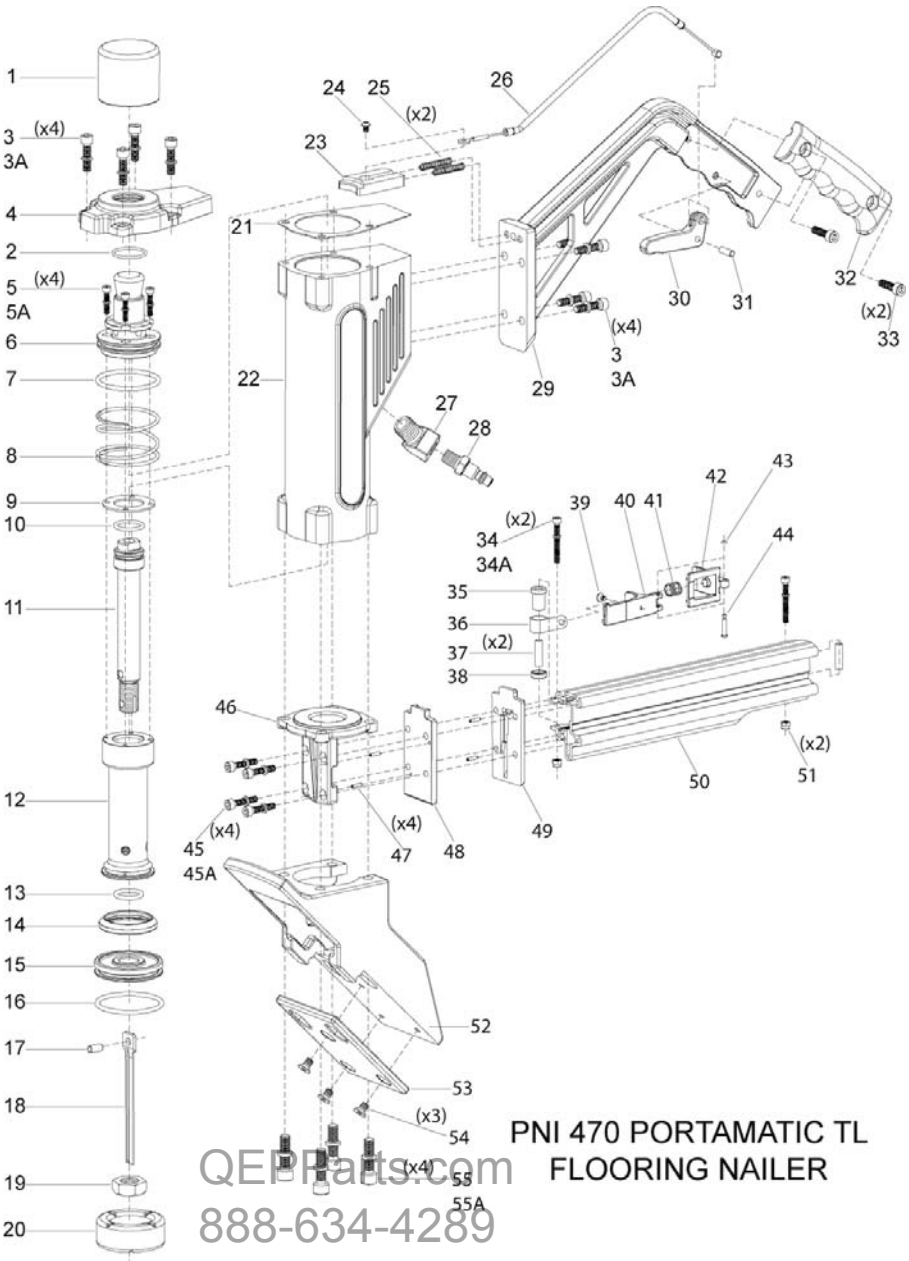

EXPLODED VIEW – 470 HAMMERHEAD TL NAILER

QEP Parts.com
 888-634-4289
 An iBuy Stores Company

PNI 470 PORTAMATIC TL
 FLOORING NAILER

470 – PART LISTING

470	Part No.	Description
1	47001	RAM CAP
2	47002	O-RING – CAP
3, 3A	47003	SCREW – SOCKET HEAD CAP
4	47004	CAP
5, 5A	47005	SCREWS – PLUNGER
6	47006	PLUNGER
7	47007	O-RING - PLUNGER OD
8	47063	RETURN SPRING
9	47011	GASKET
10	47008	O-RING – PISTON ROD OD
11	47009	PISTON ROD
12	47012	POPPET
13	47013	O-RING – POPPET ID
14	47022	SEAL – POPPET OD
15	47016	PISTON
16	47015	O-RING – PISTON OD
17	47010	BALL PIN
18	47014	DRIVER BLADE
19	47017	LOCK NUT – PISTON/DRIVER BLADE
20	47023	PISTON CUSHION
21	47021	PLATE
22	47019	BODY
23	47035	SAFETY PLATE
24	47046	SCREW – SAFETY PLATE
25	47049	SPRING – SAFETY
26	47051	CABLE – SAFETY
27	47058	ELBOW
28	47052	QUICK CONNECT - MALE
29	47045	HANDLE
30	47053	SAFETY TRIGGER
31	47054	PIN – SAFETY TRIGGER
32	47073	CAP – HANDLE

33	47074	SCREW – HANDLE CAP
34	47036	SCREW – MAGAZINE STAND-OFF
35	47048	ROLLER – SPRING
36	47044	CONSTANT FORCE SPRING
37	47037	MAGAZINE SPACER / STAND-OFF
38	47043	ROLLER WHEEL
39	47042	SCREW – CONSTANT FORCE SPRING
40	47041	PUSHER FINGER
41	47057	SPRING – COMPRESSION
42	47039	PUSHER BRACKET
43	47056	O-RING – PUSHER PIVOT PIN
44	47055	PUSHER PIVOT PIN
45, 45A	47028	SCREWS – FOOT / MAGAZINE
46	47029	FOOT
47	47032	SPRING PIN – FOOT / DRIVER GUIDE PLATE
48	47031	DRIVER GUIDE PLATE
49	47033	NOSE – 470 – T/L
50	47034	MAGAZINE – 470 – T/L
51	47038	NUT – MAGAZINE / STANDOFF SCREWS
52	47027	SHOE
53	47025	SHOE BASE PAD
54	47024	SCREW – SHOE BASE
55, 55A	47026	SCREWS – SHOE / FOOT / BODY
56*	47047	LOCK NUT – SHOE BASE
57*	47075	HAMMER ASSY – GRAPHITE

*NOT SHOWN IN ILLUSTRATION

QEPParts.com
888-634-4289
An iBuy Stores Company

DETAILS OF 47062 PISTON ROD ASSEMBLY

QEPParts.com
888-634-4289

An iBuy Stores Company