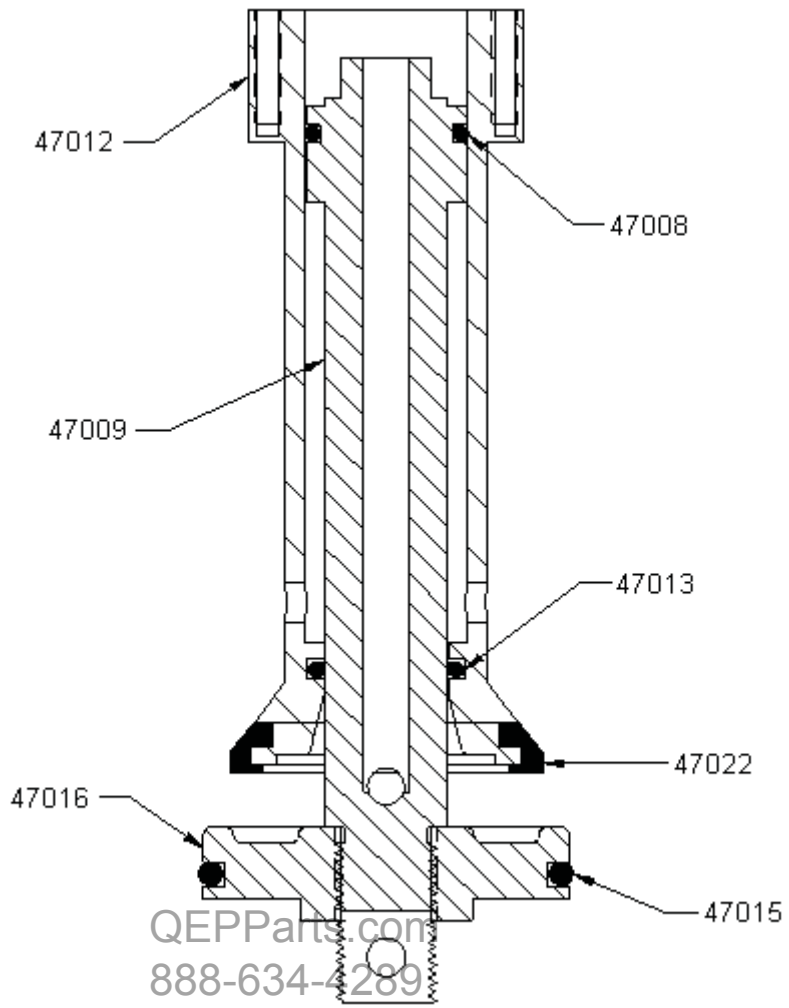

33	47074	SCREW – HANDLE CAP
34	47036	SCREW – MAGAZINE STAND-OFF
35	47048	ROLLER – SPRING
36	47044	CONSTANT FORCE SPRING
37	47037	MAGAZINE SPACER / STAND-OFF
38	47043	ROLLER WHEEL
39	47042	SCREW – CONSTANT FORCE SPRING
40	47041	PUSHER FINGER
41	47057	SPRING – COMPRESSION
42	47039	PUSHER BRACKET
43	47056	O-RING – PUSHER PIVOT PIN
44	47055	PUSHER PIVOT PIN
45, 45A	47028	SCREWS – FOOT / MAGAZINE
46	47029	FOOT
47	47032	SPRING PIN – FOOT / DRIVER GUIDE PLATE
48	47031	DRIVER GUIDE PLATE
49	47033	NOSE – 470 – T/L
50	47034	MAGAZINE – 470 – T/L
51	47038	NUT – MAGAZINE / STANDOFF SCREWS
52	47027	SHOE
53	47025	SHOE BASE PAD
54	47024	SCREW – SHOE BASE
55, 55A	47026	SCREWS – SHOE / FOOT / BODY
56*	47047	LOCK NUT – SHOE BASE
57*	47075	HAMMER ASSY – GRAPHITE

*NOT SHOWN IN ILLUSTRATION

QEPParts.com
888-634-4289
An iBuy Stores Company

DETAILS OF 47062 PISTON ROD ASSEMBLY

QEPParts.com
888-634-4289

An iBuy Stores Company