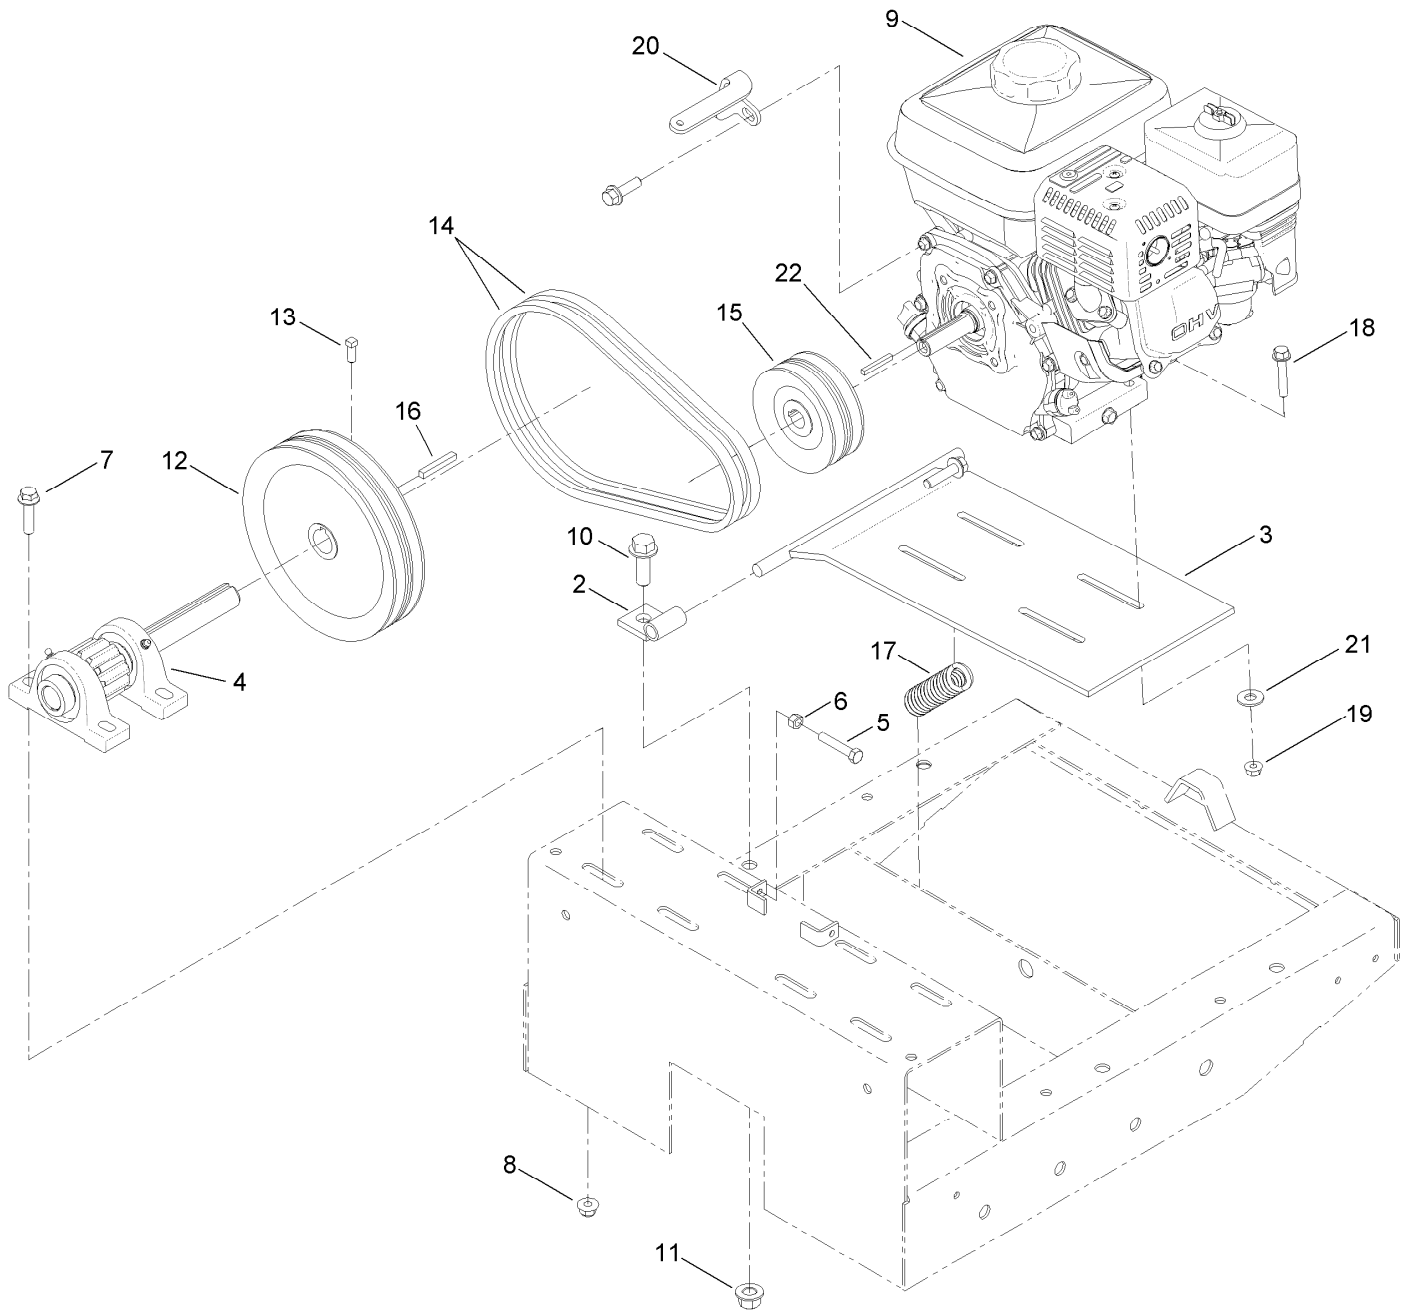

Hub Assembly No. 125-8171

Hub Assembly No. 125-8171 (continued)

<i>Ref.</i>	<i>Part Number</i>	<i>Qty.</i>	<i>Description</i>
2	ST39190	4	Stud-Wheel
3	ST32233	2	Bearing-Roller
4	ST80045	4	Nut-Lug

<i>Ref.</i>	<i>Part Number</i>	<i>Qty.</i>	<i>Description</i>
5	ST34573	1	Cap-Dust
6	ST32052	1	Seal-Hub, Wheel

Drum Assembly

Drum Assembly (continued)

<i>Ref.</i>	<i>Part Number</i>	<i>Qty.</i>	<i>Description</i>	<i>Ref.</i>	<i>Part Number</i>	<i>Qty.</i>	<i>Description</i>
2	ST24021-01	1	Trunnion	24	325-6	2	Screw-HH
3	ST24205-01	1	Shaft-Drum	25	ST81060	1	Key-Square
4	ST24219-01	1	Paddle	26	104-8301	30	Nut-Flange, NI
5	ST24220-01	1	Paddle	27	ST46042	4	Fitting-Grease
6	ST24221-01	1	Paddle	28	325-7	6	Screw-HH
7	ST24222-01	1	Paddle	29	99-5107	8	Nut-Lock
8	ST25934-01	1	Drum	30	ST24033	2	Blade-Rubber, Short
9	ST32326-01	2	Housing-Bearing	31	ST24031-01	2	Bar-Backer, Short
10	ST32003	2	Bearing-Ball	32	ST24106	4	Blade-Rubber, Long
11	ST25909	1	Spacer-Shaft, Drum	33	ST24104-01	4	Bar-Backer, Long
12	ST26933-03	1	Gear-94 Teeth	34	3231-25	22	Bolt-CARR
13	ST36574-01	1	Trunnion-Capped	35	116-0780	2	Screw-HHF, Shoulder
14	ST24107-01	2	Clamp	36	3230-3	6	Screw-CARR
15	125-6253-01	1	Guard-Drum	37	104-8300	6	Nut-Flange, NI
16	125-6223-03	1	Bar-Guard, Lift	38	ST44347-01	1	Handle-Dump
17	106-2008	1	Washer-Thrust	39	3234-24	2	Screw-HHF
18	80-1300	2	Bolt-Shoulder	40	ST47001	4	Cap-Plug
20	ST32324	8	Seal-Drum	41	ST47023	1	Grip-Hand
21	ST24017	4	Washer-Flat	42	125-8175	2	Decal-Grease
22	ST25881	2	Washer-Split	43	ST44284	1	Spacer-Shaft, Drum
23	ST26326	2	Washer-Flat				

NOTE: If your mixer has a WELDED ON bearing housing you must purchase this bearing kit version: ST22153
The ST23432 featured here is for the BOLT on version ONLY.

Engine, Belt and Pinion Assembly

Engine, Belt and Pinion Assembly (continued)