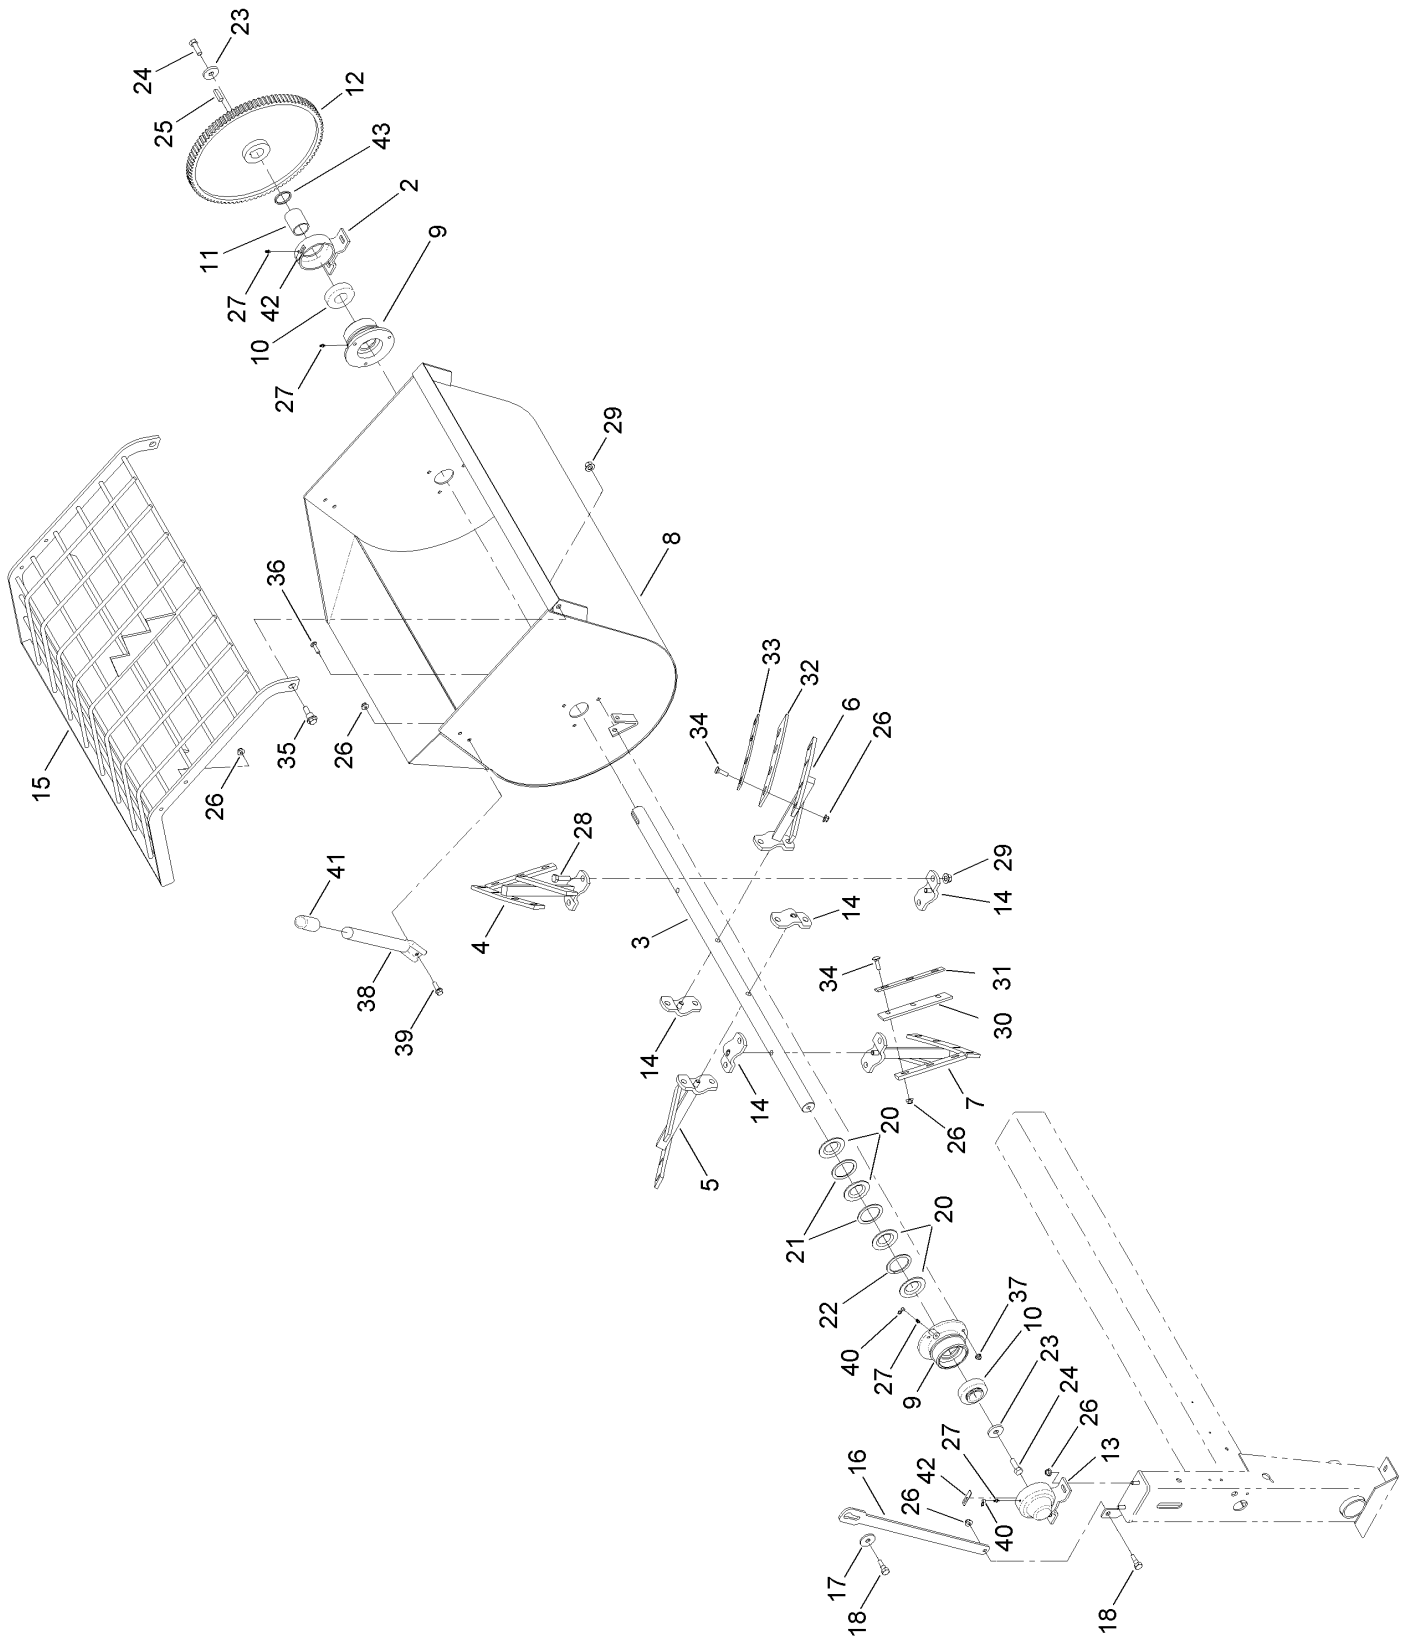

Drum Assembly

Drum Assembly (continued)

<i>Ref.</i>	<i>Part Number</i>	<i>Qty.</i>	<i>Description</i>	<i>Ref.</i>	<i>Part Number</i>	<i>Qty.</i>	<i>Description</i>
2	ST24021-01	1	Trunnion	24	325-6	2	Screw-HH
3	ST24205-01	1	Shaft-Drum	25	ST81060	1	Key-Square
4	ST24219-01	1	Paddle	26	104-8301	30	Nut-Flange, NI
5	ST24220-01	1	Paddle	27	ST46042	4	Fitting-Grease
6	ST24221-01	1	Paddle	28	325-7	6	Screw-HH
7	ST24222-01	1	Paddle	29	99-5107	8	Nut-Lock
8	ST25934-01	1	Drum	30	ST24033	2	Blade-Rubber, Short
9	ST32326-01	2	Housing-Bearing	31	ST24031-01	2	Bar-Backer, Short
10	ST32003	2	Bearing-Ball	32	ST24106	4	Blade-Rubber, Long
11	ST25909	1	Spacer-Shaft, Drum	33	ST24104-01	4	Bar-Backer, Long
12	ST26933-03	1	Gear-94 Teeth	34	3231-25	22	Bolt-CARR
13	ST36574-01	1	Trunnion-Capped	35	116-0780	2	Screw-HHF, Shoulder
14	ST24107-01	2	Clamp	36	3230-3	6	Screw-CARR
15	125-6253-01	1	Guard-Drum	37	104-8300	6	Nut-Flange, NI
16	125-6223-03	1	Bar-Guard, Lift	38	ST44347-01	1	Handle-Dump
17	106-2008	1	Washer-Thrust	39	3234-24	2	Screw-HHF
18	80-1300	2	Bolt-Shoulder	40	ST47001	4	Cap-Plug
20	ST32324	8	Seal-Drum	41	ST47023	1	Grip-Hand
21	ST24017	4	Washer-Flat	42	125-8175	2	Decal-Grease
22	ST25881	2	Washer-Split	43	ST44284	1	Spacer-Shaft, Drum
23	ST26326	2	Washer-Flat				

NOTE: If your mixer has a WELDED ON bearing housing you must purchase this bearing kit version: ST22153
The ST23432 featured here is for the BOLT on version ONLY.