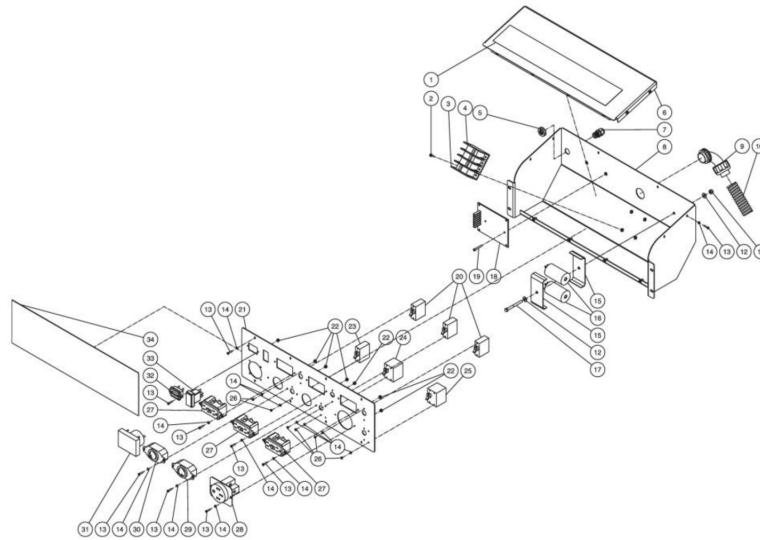

*MUST ORDER IN ONE FOOT LENGTHS

GEN-13000-0MSE / GEN-13000-0MSE (sn:40020052-99999999)

ENGINE ASSEMBLY

Id	Item #	Description	Quantity
1	32-0917	KEY SWITCH	1
2	27-8881	BOLT	3
3	29-1013	LOCKWASHER	3
4	N/A Sep.	DECAL- ON/OFF/START (SEE 34-9039)	1
5	20-0865	SWITCH PANEL	1
6	20-0866	SWITCH BOX	1
7	1-0158	ENGINE- 22HP SUBARU	1
8	45-0118	MUFFLER ASSEMBLY	1
	850-0357	ENGINE ASSEMBLY (INCLUDES 1-8)	
	34-9039	DECAL SET (INC. 4)	

GEN-13000-0MSE / GEN-13000-0MSE (sn:40020052-99999999)

CONTROL BOX ASSEMBLY

Id	Item #	Description	Quantity
1	N/A SEP.	DECAL-OPERATIONS (SEE 34-9039)	1
2	27-8942	BOLT	4
3	32-0912	POWER BLOCK ADDER	1
4	32-0905	POWER BLOCK 3-POLE	1
5	32-0587	LOCKNUT	1
6	20-0836A01	ELECTRIC BOX COVER	1
7	32-0586	STRAIN RELIEF	1
8	20-0835A01	ELECTRIC BOX ASSEMBLY	1
9	32-0907	CONDUIT ELBOW	1
10	32-0908	CONDUIT ELBOW *(TWO FEET REQUIRED)	1
11	30-0155	LOCKNUT	1
12	28-0002	WASHER	2
13	27-8881	BOLT	28
14	29-1013	LOCKWASHER	42

Id	Item #	Description	Quantity
15	20-0797A01	CAPACITOR CLAMP BRACKET	2
16	32-0846	CAPACITOR	2
17	27-0022	BOLT	1
18	32-0896	IDLE DOWN BOARD	1
19	27-0740	BOLT	2
20	32-0834	TOGGLE BREAKER - SP 20A	3
21	20-0837A01	CONTROL PANEL	1
22	30-0152	LOCKNUT	14
23	32-0836	TOGGLE BREAKER - SP 20A	1
24	32-0837	TOGGLE BREAKER - DP 30A	1
25	32-0902	CIRCUIT BREAKER TOGGLE - DP 50A	1
26	27-9574	BOLT	16
27	32-0830	RECEPTACLE - GFCI DUPLEX 20A	3
28	32-0904	RECEPTACLE - L14-50	1
29	32-0831	RECEPTACLE - L14-30	1
30	32-0832	RECEPTACLE - L5-30	1
31	32-0838	VOLT METER	1
32	32-0668	HOUR METER	1
33	32-0626	ROCKER SWITCH	1
34	N/A SEP.	DECAL-CONTROL PANEL (SEE 34-9039)	1
	34-9039	DECAL SET (INC. 34)	