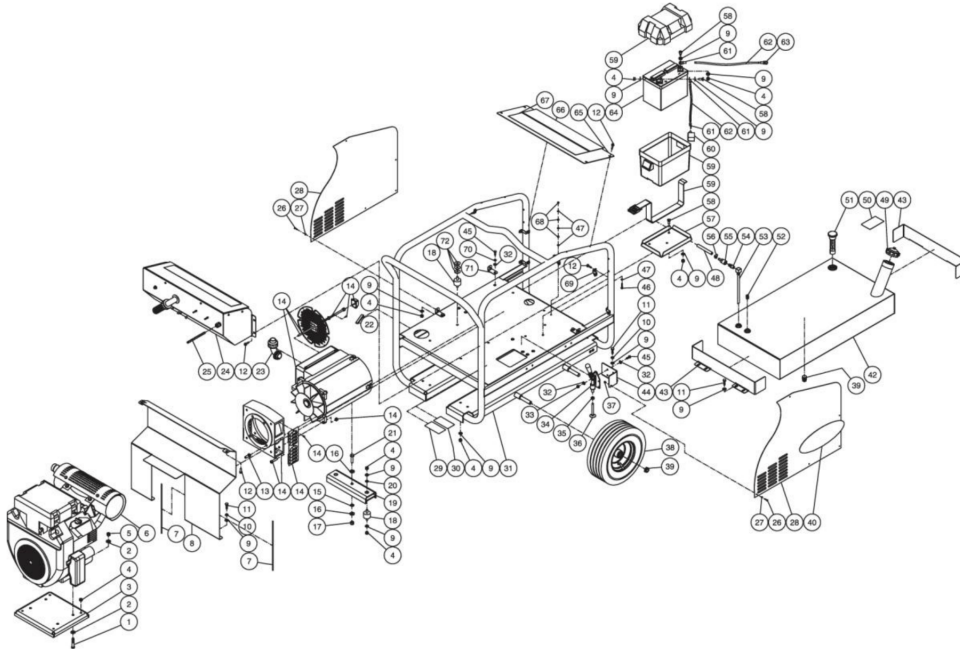

GEN-13000-0MSE / GEN-13000-0MSE (sn:40020052-99999999)

FRAME ASSEMBLY

Id	Item #	Description	Quantity
1	27-0121	BOLT	4
2	28-0022	WASHER	8
3	5-0247A01	ISOLATION PLATE	1
4	30-0157	LOCKNUT	25
5	30-0159	LOCKNUT	4
6	850-0355	ENGINE ASSEMBLY - 20 HP HONDA (GEN-12000-0MHE)	1
6	850-0357	ENGINE- 22 HP SUBARU (GEN-13000-0MSE)	1
7	33-0423	EDGING *(THREE FEET REQUIRED)	1
8	20-0851A01	HEAT SHIELD	1
9	28-0003	WASHER	37
10	29-0007	LOCKWASHER	6
11	27-0067	BOLT	14
12	27-9527	BOLT	16
13	27-0117	BOLT	4
14	32-0886	GENERATOR	1

Id	Item #	Description	Quantity
15	29-0112	LOCKWASHER	1
16	28-0005	WASHER	2
17	30-0161	LOCKNUT	1
18	33-0028	VIBRATION PAD	6
19	5-0246A01	ISOLATION PLATE	1
20	29-0110	LOCKWASHER	1
21	27-0168	BOLT	1
22	33-0433	EDGING *(ONE FOOT REQUIRED)	1
23	32-0907	CONDUIT ELBOW	1
24	N/A Sep.	CONTROL BOX ASSEMBLY (SEE EXPLODED DRAWING)	1
25	33-0114	SPIRAL WRAP *(ONE FOOT REQUIRED)	1
26	27-8881	BOLT	13
27	29-1013	LOCKWASHER	13
28	20-0848A01	SIDE PANEL	2
29	N/A	DECAL- DATA PLATE	1
30	34-1817	DECAL- CARB. EMISSIONS	1
31	5-0245A01	FRAME	1
32	28-0002	WASHER	11
33	30-0155	LOCKNUT	4
34	33-0400	PUSH/PULL TOGGLE CLAMP	1
35	30-0004	NUT	1
36	27-9592	BOLT	1
37	30-0152	LOCKNUT	1
38	14-0006	WHEEL	4
39	30-0117	NUT	4
40	34-1720	DECAL- SIDE LOGO	2
41	39-0016	PLUG DRAIN	1
42	12-0179A01	FUEL TANK	1
43	20-0850A01	GAS TANK BRACKET	2
44	20-0849A01	BRAKE BRACKET	1
45	27-0015	BOLT	7
46	27-8807	BOLT	1
47	28-1009	LOCKWASHER	4
48	15-0008	FUEL HOSE *(THREE FEET REQUIRED) (GEN-12000-0MHE)	1
48	15-0008	FUEL HOSE *(ONE FOOT REQUIRED) (GEN-13000-0MSE)	1
49	12-0183	FUEL CAP	1
50	N/A Sep.	DECAL- CAUTION: RISK OF FIRE (SEE 34-9039)	1
51	12-0184	FUEL GAUGE	1
52	24-0009	PLUG	1