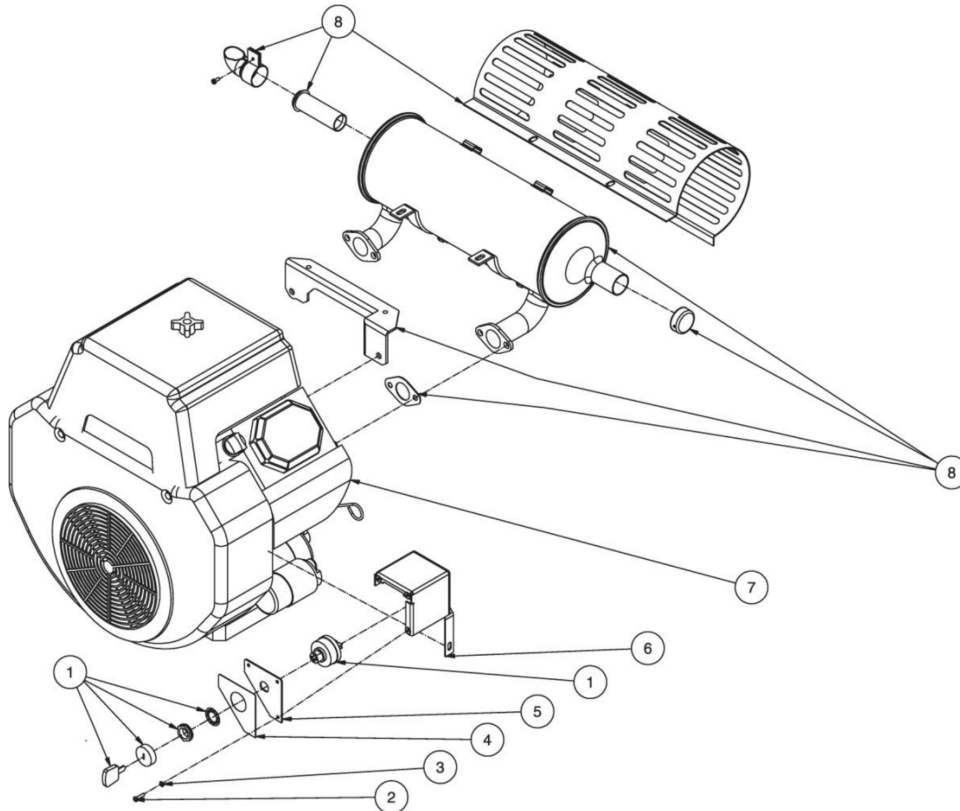

GEN-13000-0MSE / GEN-13000-0MSE (sn:40020052-99999999)

ENGINE ASSEMBLY

Id	Item #	Description	Quantity
1	32-0917	KEY SWITCH	1
2	27-8881	BOLT	3
3	29-1013	LOCKWASHER	3
4	N/A Sep.	DECAL- ON/OFF/START (SEE 34-9039)	1
5	20-0865	SWITCH PANEL	1
6	20-0866	SWITCH BOX	1
7	1-0158	ENGINE- 22HP SUBARU	1
8	45-0118	MUFFLER ASSEMBLY	1
	850-0357	ENGINE ASSEMBLY (INCLUDES 1-8)	
	34-9039	DECAL SET (INC. 4)