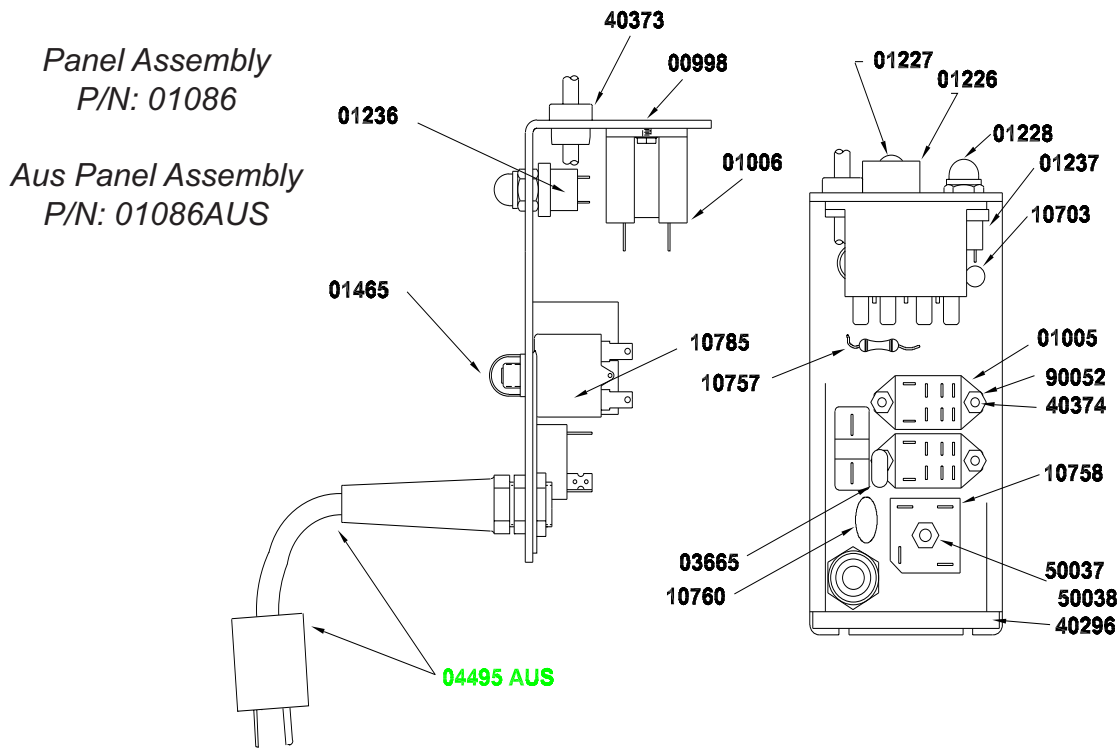

Panel Components

Panel Components

Part #	Description	Quan.	Part #	Description	Quan.
00998	Faceplate	1	04893	Phillips Screw	3
01005	Relay-Logic	2	10703	LED	1
01006	Relay-Power 2	1	10757	Resistor 1 Meg	1
01183	Plug	1	10758	Rectifier Fullwave	1
01226	Switch Guard	1	10760	Surge Supressor	1
01228	Switch Seal Red/Off	2	10785	Circuit Breaker	1
01236	Push Button Switch On	2	40288	Cord 16/3	1
01237	Push Button Switch Off	2	40373	Strain Relief	1
01465	Circuit Breaker Boot	1	40374	Hex Nut #106-32	6
02409	Switch Seal Green	2	40455	Strain Relief	1
03665	Snubber Circuit	1	50037	Hex Nut #10-32	1
04495AUS	Power Cord Assembly (Aus Model)	1	50038	Lock Washer	1