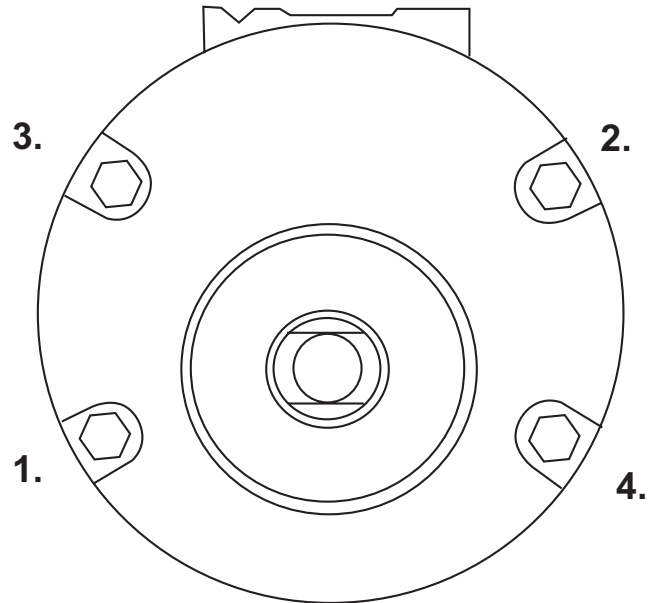

Part #	Description	Quan.	Part #	Description	Quan.
00998	Faceplate	1	04893	Phillips Screw	3
01005	Relay-Logic	2	10703	LED	1
01006	Relay-Power 2	1	10757	Resistor 1 Meg	1
01183	Plug	1	10758	Rectifier Fullwave	1
01226	Switch Guard	1	10760	Surge Supressor	1
01228	Switch Seal Red/Off	2	10785	Circuit Breaker	1
01236	Push Button Switch On	2	40288	Cord 16/3	1
01237	Push Button Switch Off	2	40373	Strain Relief	1
01465	Circuit Breaker Boot	1	40374	Hex Nut #106-32	6
02409	Switch Seal Green	2	40455	Strain Relief	1
03665	Snubber Circuit	1	50037	Hex Nut #10-32	1
04495AUS	Power Cord Assembly (Aus Model)	1	50038	Lock Washer	1

Motor Exploded View and Parts List

- 40287** Torque to 4 - 6 in/lb
- 40383** Torque to 15 - 25 in/lb (Use Loctite® #242)
- 40287** Loctite® #271 to outside of Brush Holder

Motor Bolt Sequence

1. Tighten bolts in the sequence shown to 5 - 10 in/lb.
2. Retighten bolts in the same sequence to 35 - 40 in/lb.