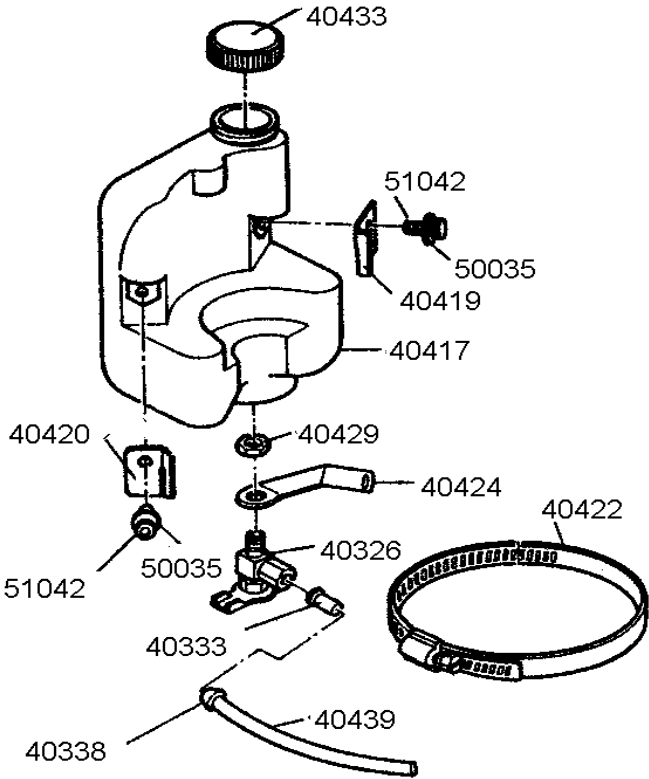

COOLANT BOTTLE ASSEMBLY - P/N: 40442