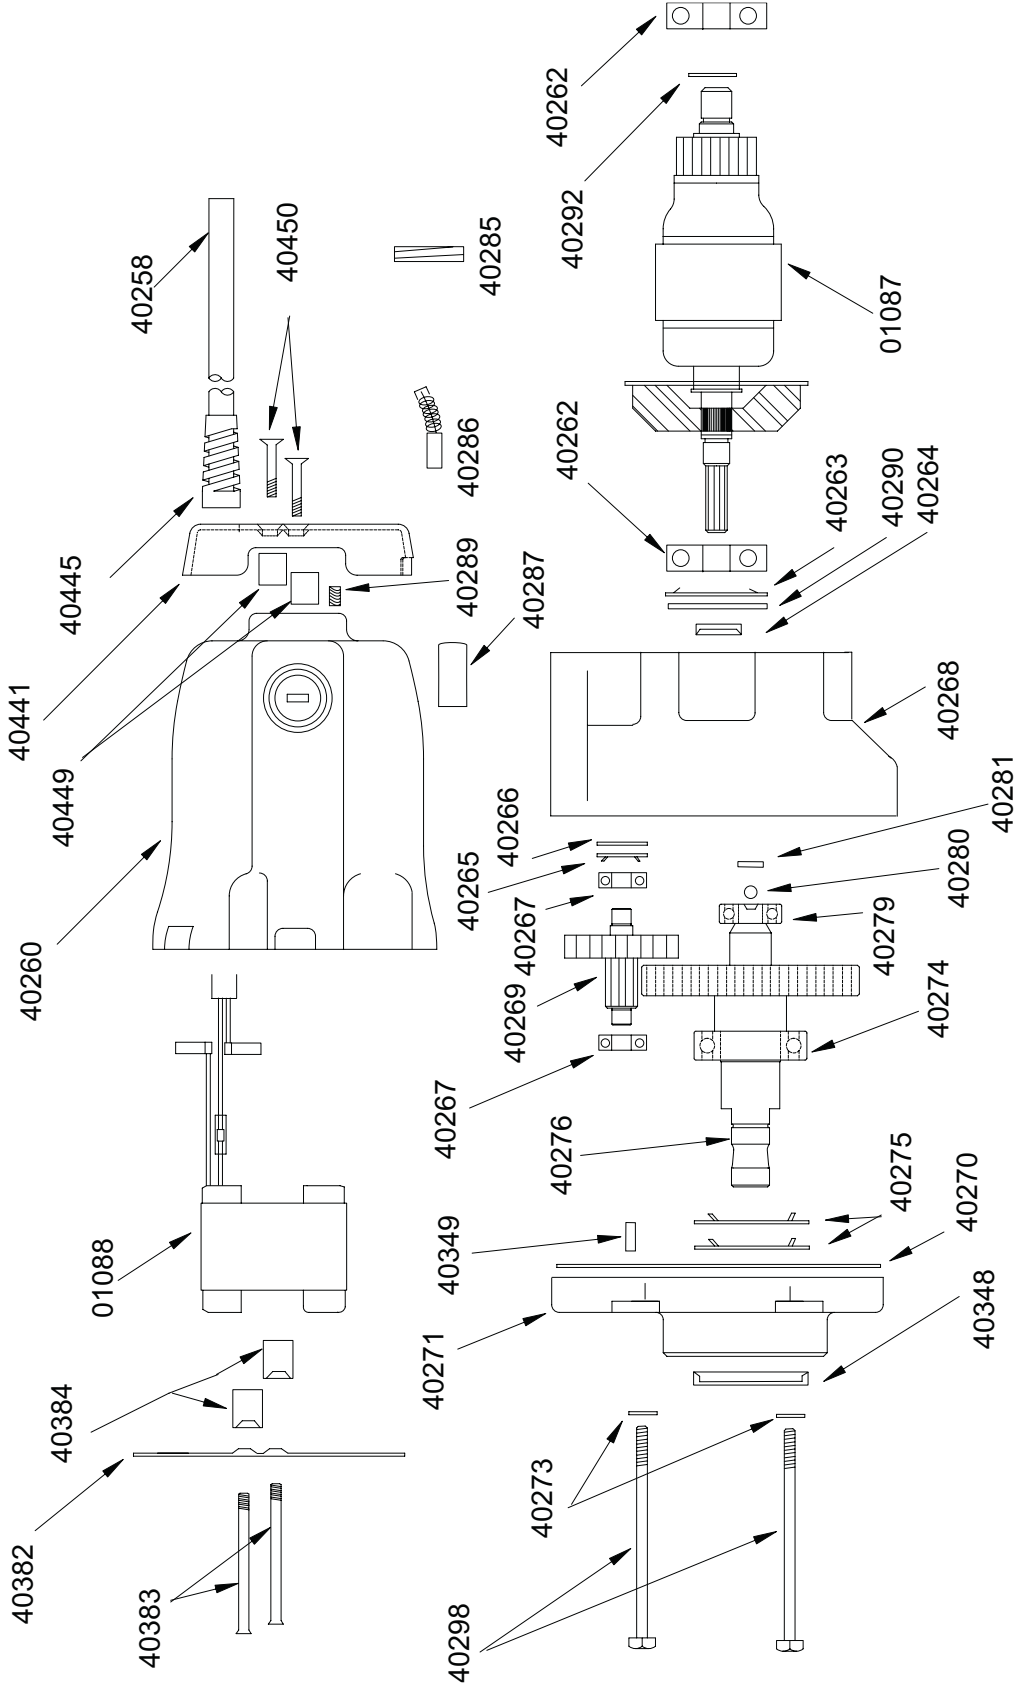

Part #	Description	Quan.	Part #	Description	Quan.
00998	Faceplate	1	04893	Phillips Screw	3
01005	Relay-Logic	2	10703	LED	1
01006	Relay-Power 2	1	10757	Resistor 1 Meg	1
01183	Plug	1	10758	Rectifier Fullwave	1
01226	Switch Guard	1	10760	Surge Supressor	1
01228	Switch Seal Red/Off	2	10785	Circuit Breaker	1
01236	Push Button Switch On	2	40288	Cord 16/3	1
01237	Push Button Switch Off	2	40373	Strain Relief	1
01465	Circuit Breaker Boot	1	40374	Hex Nut #106-32	6
02409	Switch Seal Green	2	40455	Strain Relief	1
03665	Snubber Circuit	1	50037	Hex Nut #10-32	1
04495AUS	Power Cord Assembly (Aus Model)	1	50038	Lock Washer	1

Motor Exploded View and Parts List

- 40287** Torque to 4 - 6 in/lb
- 40383** Torque to 15 - 25 in/lb (Use Loctite® #242)
- 40287** Loctite® #271 to outside of Brush Holder

Motor Bolt Sequence

1. Tighten bolts in the sequence shown to 5 - 10 in/lb.
2. Retighten bolts in the same sequence to 35 - 40 in/lb.

Motor Parts List

Part No.	Description	No. Req'd.	Part No.	Description	No. Req'd.
01087	Armature Assembly 230V	1	40280	Ball	1
01088	Field Assembly 230V	1	40281	Motor Slug	1
04204	Motor Cord (3 wire)	1	40285	Brush Plug	2
40258	Motor Cord	1	40286	Brush, Carbon	2
40260	Housing, Brush End	1	40287	Brush Holder	2
40262	Bearing	2	40289	Screw #10-32 x 1/4"	2
40263	Spring, Flat	1	40290	Washer	1
40264	Seal	1	40292	Retaining Ring	1
40265	Spring, Flat	1	40298	Screw 1/4-20 x 3-1/2"	4
40266	Washer	1	40348	Seal	1
40267	Bearing	2	40349	Plug	1
40268	Housing, Gear	1	40350	Syntech Grease	8 oz.
40269	Gear Cluster	1	40382	Baffle	1
40270	Gasket	1	40383	Screw #10-32	2
40271	Cap, Gear Housing	1	40384	Baffle Spacer	2
40273	Lock Washer 1/4"	4	40441	End Cap	1
40274	Bearing	1	40445	Strain Relief	1
40275	Spring, Flat	2	40449	Spacer	2
40276	Gear Output	1	40450	Screw #10-32 x 1"	2
40279	Bearing	1	90424	Brush Holder Clip	2