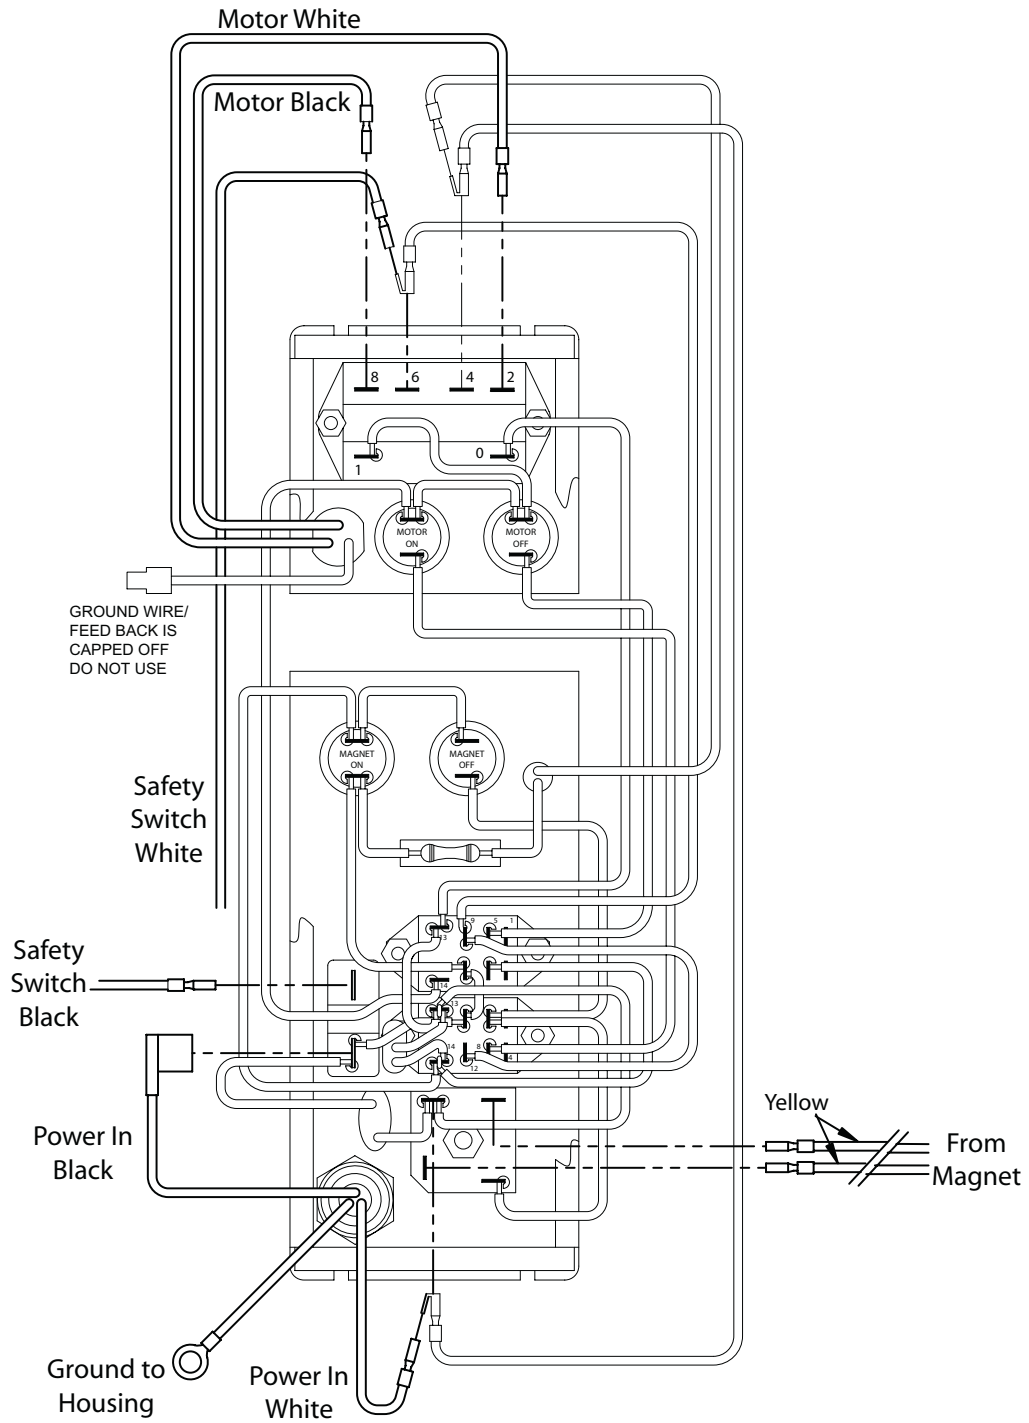

HOOK UP DIAGRAM