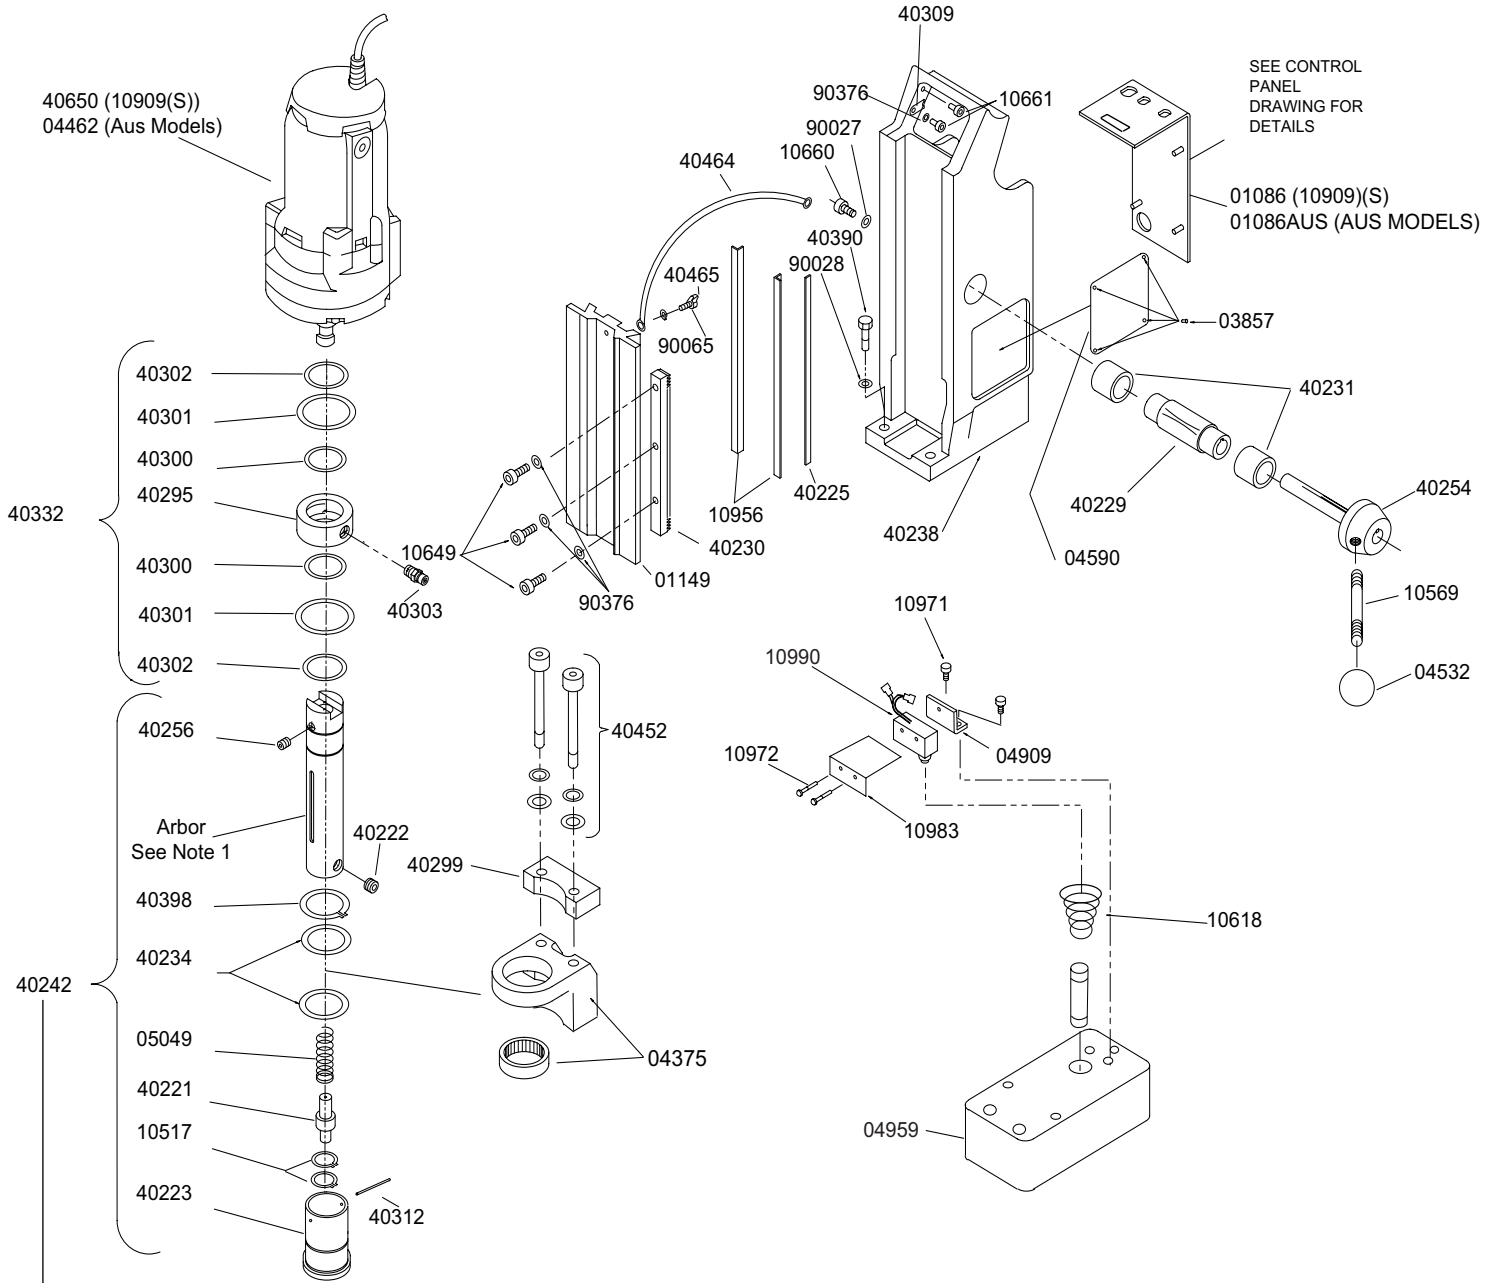

EXPLODED VIEW

COOLANT BOTTLE SHOWN ON PAGE 8

10725 - Carrying Case

Note 1:

03736 - 10909 — Includes: 40222, 40256, 10517, 10513
03737 - 10909S

40242 for Coolant arbors only