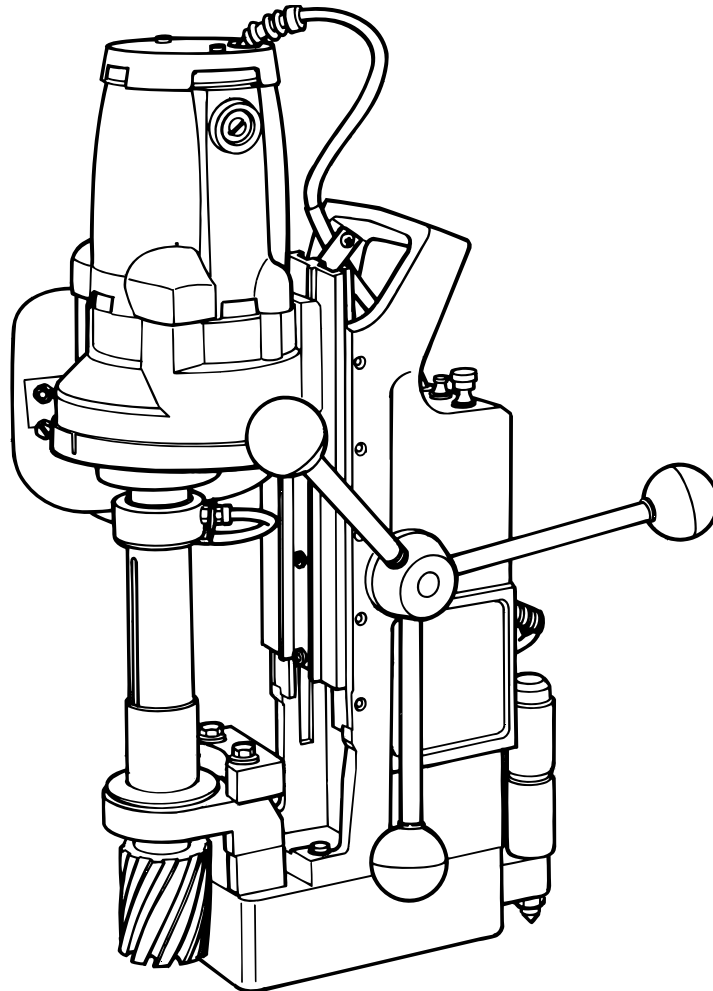

FOR USE WITH "12,000-SERIES" HOUGEN® CUTTERS