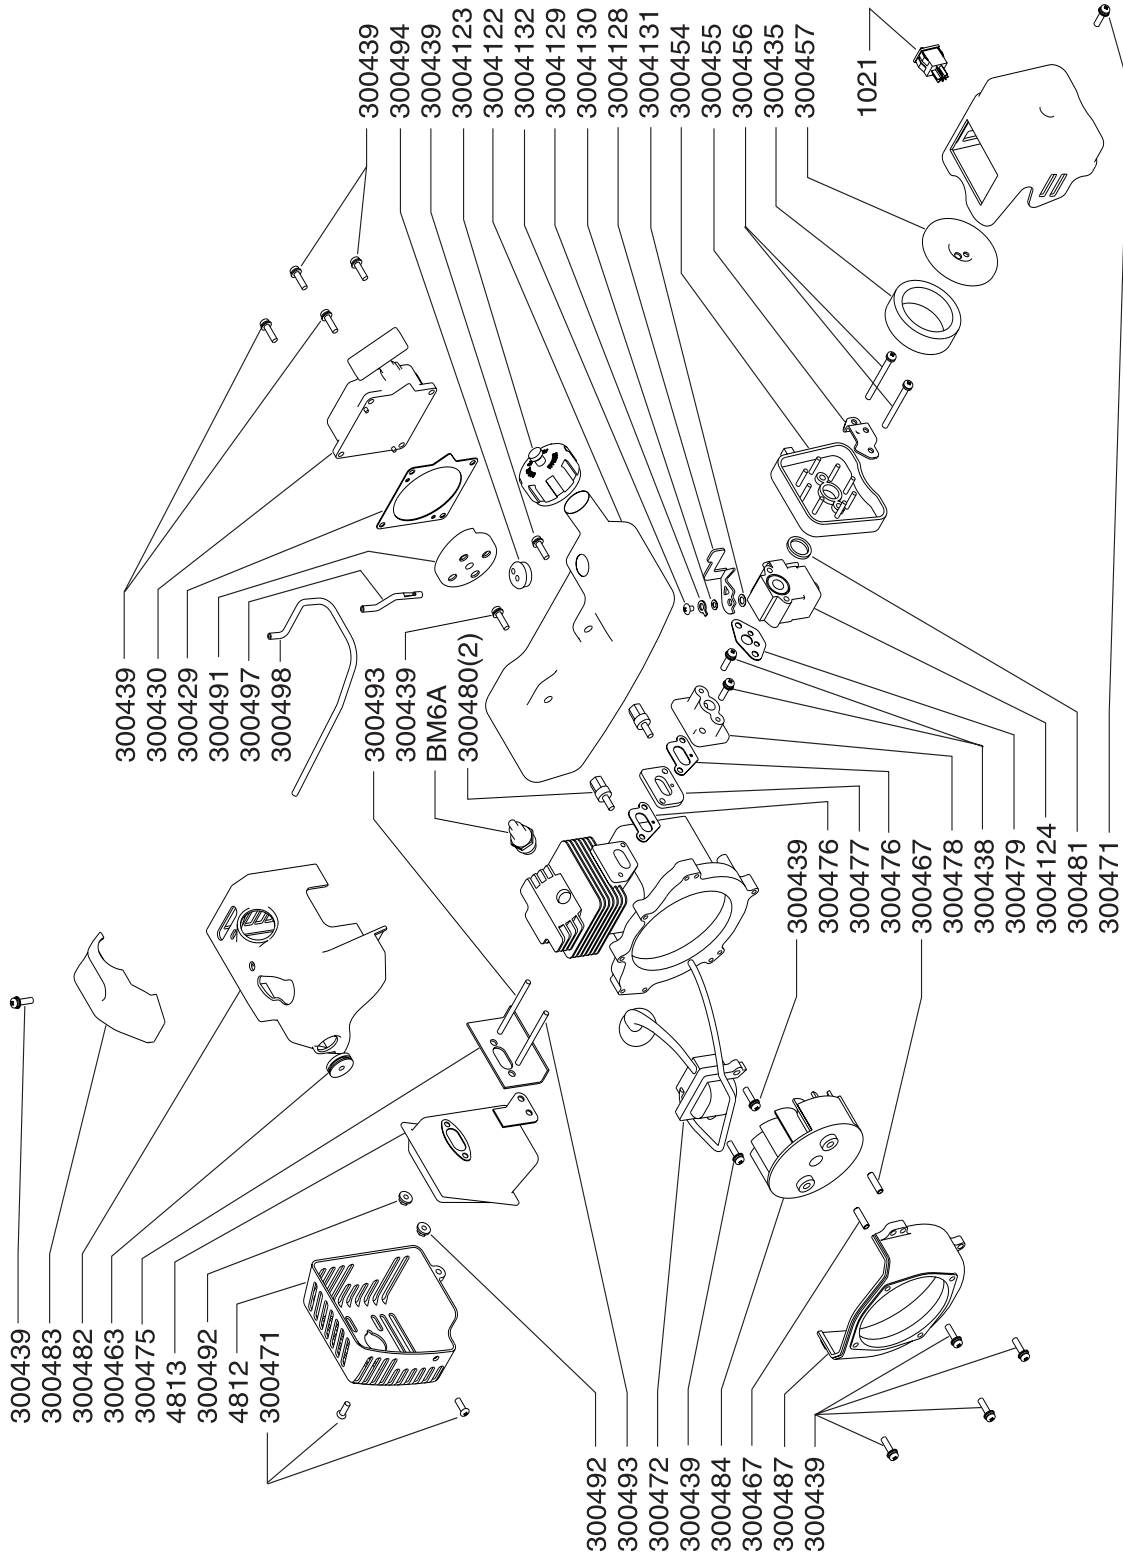

  
**Earthquake**<sup>®</sup>  
POWERED CHORE EQUIPMENT

Operator's Manual  
Original Operating Instructions

**WP4310**  
**43cc Water Pump**

P/N: OMWP4310  
ECN: 10159  
REV 2: 10/08/13  
© 2014 Ardisam, Inc.  
All Rights Reserved

## WP4310 WATER PUMP ENGINE BREAKDOWN

### ENGINE PARTS

Part #	Description	Qty.
1021	SWITCH, ROCKER.....	1
300429	PLATE, RECOIL.....	1
300430	RECOIL ASSEMBLY.....	1
300435	FILTER, AIR.....	1
300438	BOLT W/WASHER, M5 X 25MM.....	2
300439	BOLT W/WASHER, M5 X 18MM.....	13
300454	BASE, INTAKE.....	1
300455	PLATE, INTAKE COVER ADAPTER.....	1
300456	BOLT, M5 X 50MM.....	2
300457	COVER, AIR FILTER.....	1
300463	GROMMET, ENGINE SHROUD.....	1
300467	PIN, LOCATING.....	2
300471	BOLT, M5 X 12MM.....	3
300472	COIL, IGNITION.....	1
300475	GASKET, MUFFLER.....	1
300476	GASKET, INTAKE.....	2
300477	HEAT DISK.....	1
300478	WINDPIPE, INTAKE.....	1
300479	GASKET, CARBURETOR.....	1
300480	SPACER, FUEL TANK THREADED.....	2
300481	O-RING.....	1
300482	SHROUD, ENGINE.....	1
300483	COVER, ENGINE SHROUD.....	1
300484	FLYWHEEL, MAGNETO.....	1
300487	MOUNT RING AND SHROUD.....	1
300488	CHOKE (NOT SHOWN).....	1
300491	RECOIL CLUTCH.....	1
300492	NUT, M6.....	2
300493	BOLT, STUD M6 X 62MM.....	2
300494	GROMMET, FUEL TANK, 2-HOLE.....	1
300497	HOSE, PRIMER LINE 4".....	1
300498	HOSE, PRIMER LINE 9".....	1
3004103	FILTER, FUEL (NOT SHOWN).....	1
3004106	GUARD, FLYWHEEL (NOT SHOWN).....	1
3004109	PRIMER BULB (NOT SHOWN).....	1
3004120	SCREW, CHOKE LEVER (NOT SHOWN).....	1
3004122	FUEL TANK.....	1
3004123	CAP, FUEL, MANUAL VENTING.....	1
3004124	CARBURETOR.....	1
3004126	THROTTLE LEVER ASSEMBLY (NOT SHOWN).....	1
3004127	ENGINE, 2-CYCLE 43CC VIPER.....	1
3004128	LEVER, THROTTLE.....	1
3004129	WASHER WITH TAB, THROTTLE LEVER.....	1
3004130	WASHER, FLAT, THROTTLE LEVER.....	1
3004131	WASHER, NYLON, THROTTLE LEVER.....	1
3004132	SCREW, THROTTLE LEVER.....	1
4812	COVER, MUFFLER, METAL.....	1
4813	MUFFLER, CATALYTIC CONVERTER.....	1
BM6A	SPARK PLUG (CHAMPION CJ8).....	1