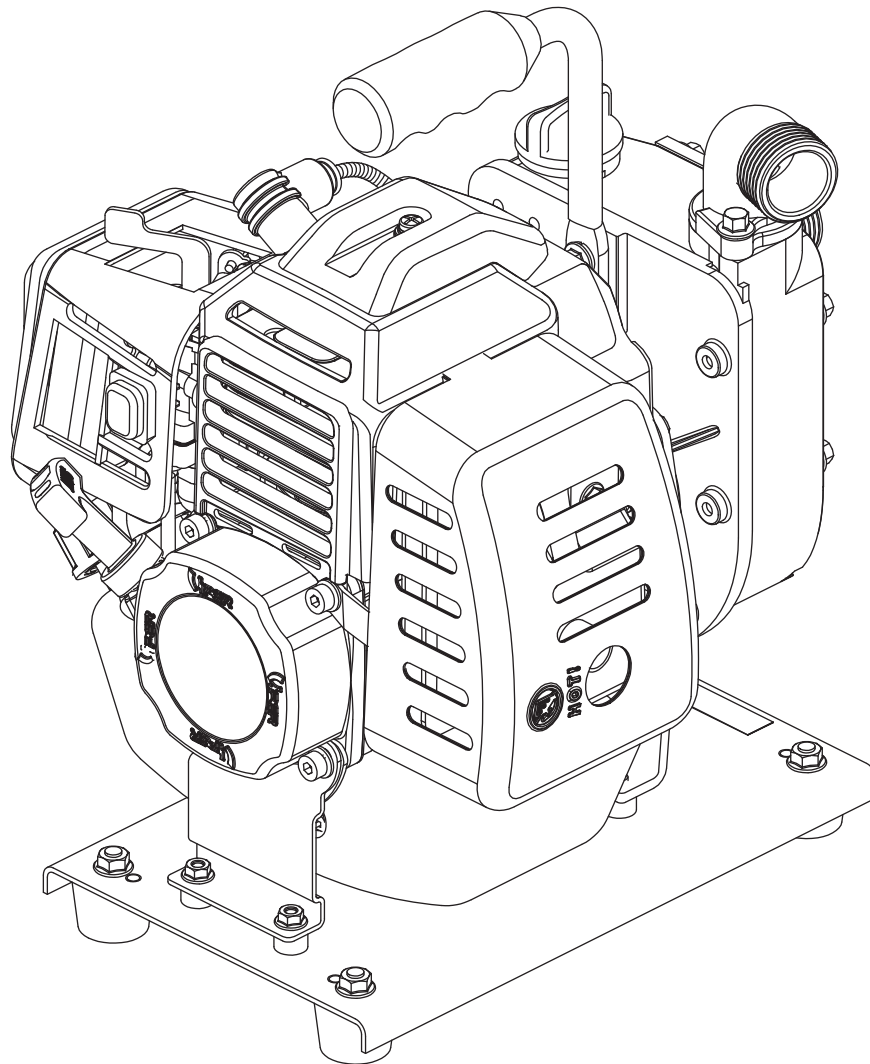

  
**Earthquake**<sup>®</sup>  
POWERED CHORE EQUIPMENT

Operator's Manual  
Original Operating Instructions

**WP4310**  
**43cc Water Pump**

P/N: OMWP4310  
ECN: 10159  
REV 2: 10/08/13  
© 2014 Ardisam, Inc.  
All Rights Reserved

## WP4310 WATER PUMP ENGINE BREAKDOWN

## WP4310 WATER PUMP BREAKDOWN