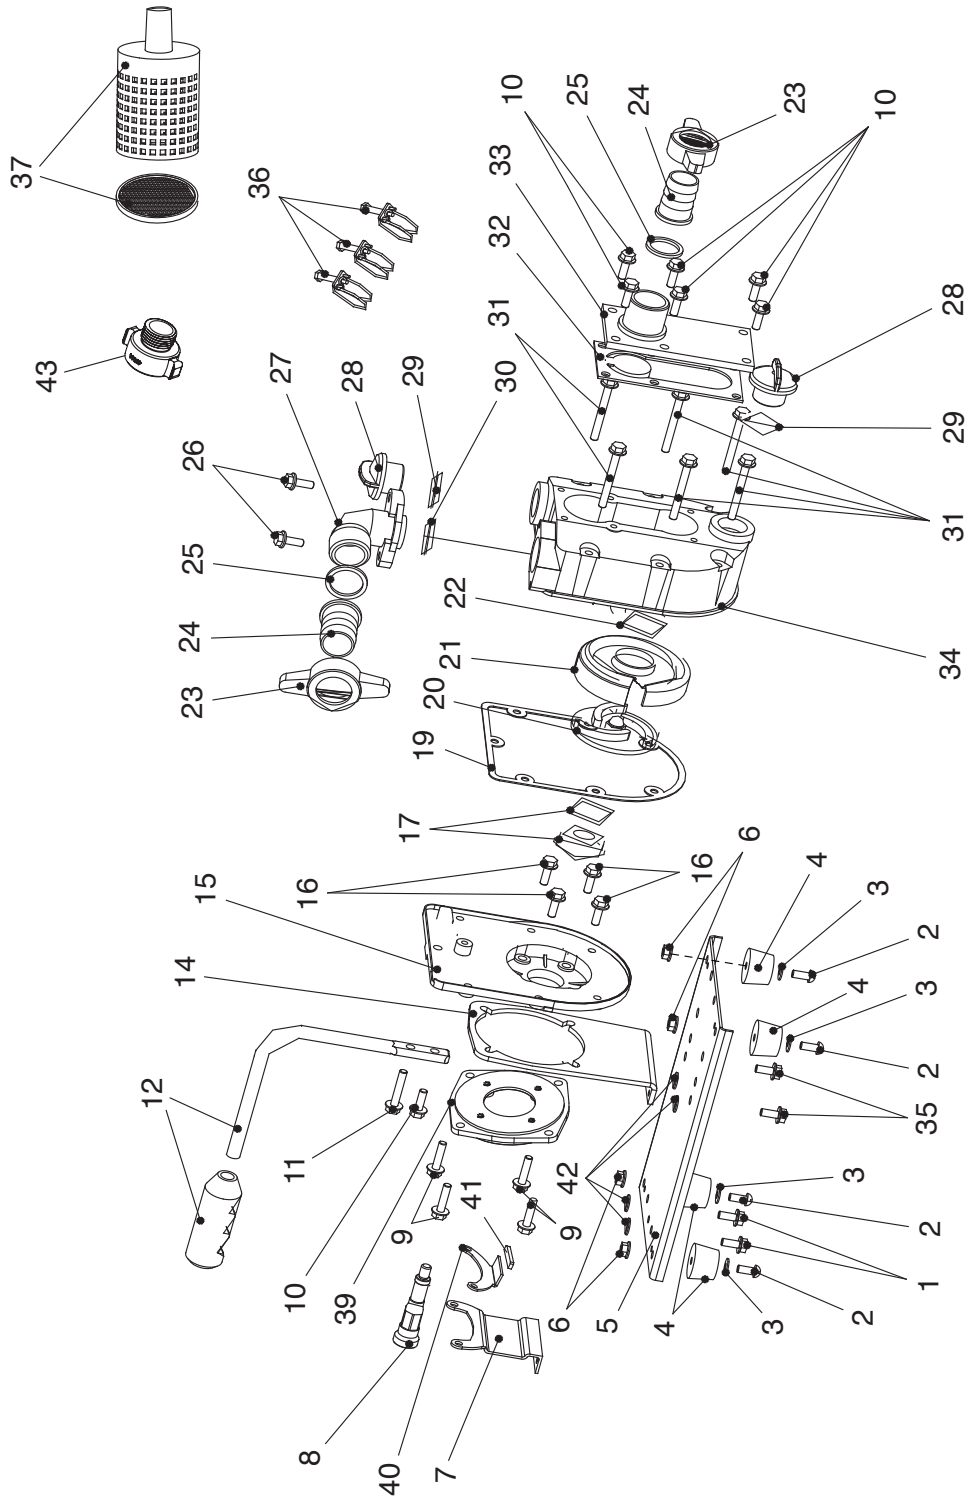

WP4310 WATER PUMP BREAKDOWN

WP4310 WATER PUMP PARTS LIST

MINIMUM ORDER $10.00

ENGINE PARTS

Part #	Description	Qty.
1021	SWITCH, ROCKER.....	1
300429	PLATE, RECOIL.....	1
300430	RECOIL ASSEMBLY.....	1
300435	FILTER, AIR.....	1
300438	BOLT W/WASHER, M5 X 25MM.....	2
300439	BOLT W/WASHER, M5 X 18MM.....	13
300454	BASE, INTAKE.....	1
300455	PLATE, INTAKE COVER ADAPTER.....	1
300456	BOLT, M5 X 50MM.....	2
300457	COVER, AIR FILTER.....	1
300463	GROMMET, ENGINE SHROUD.....	1
300467	PIN, LOCATING.....	2
300471	BOLT, M5 X 12MM.....	3
300472	COIL, IGNITION.....	1
300475	GASKET, MUFFLER.....	1
300476	GASKET, INTAKE.....	2
300477	HEAT DISK.....	1
300478	WINDPIPE, INTAKE.....	1
300479	GASKET, CARBURETOR.....	1
300480	SPACER, FUEL TANK THREADED.....	2
300481	O-RING.....	1
300482	SHROUD, ENGINE.....	1
300483	COVER, ENGINE SHROUD.....	1
300484	FLYWHEEL, MAGNETO.....	1
300487	MOUNT RING AND SHROUD.....	1
300488	CHOKE (NOT SHOWN).....	1
300491	RECOIL CLUTCH.....	1
300492	NUT, M6.....	2
300493	BOLT, STUD M6 X 62MM.....	2
300494	GROMMET, FUEL TANK, 2-HOLE.....	1
300497	HOSE, PRIMER LINE 4".....	1
300498	HOSE, PRIMER LINE 9".....	1
3004103	FILTER, FUEL (NOT SHOWN).....	1
3004106	GUARD, FLYWHEEL (NOT SHOWN).....	1
3004109	PRIMER BULB (NOT SHOWN).....	1
3004120	SCREW, CHOKE LEVER (NOT SHOWN).....	1
3004122	FUEL TANK.....	1
3004123	CAP, FUEL, MANUAL VENTING.....	1
3004124	CARBURETOR.....	1
3004126	THROTTLE LEVER ASSEMBLY (NOT SHOWN).....	1
3004127	ENGINE, 2-CYCLE 43CC VIPER.....	1
3004128	LEVER, THROTTLE.....	1
3004129	WASHER WITH TAB, THROTTLE LEVER.....	1
3004130	WASHER, FLAT, THROTTLE LEVER.....	1
3004131	WASHER, NYLON, THROTTLE LEVER.....	1
3004132	SCREW, THROTTLE LEVER.....	1
4812	COVER, MUFFLER, METAL.....	1
4813	MUFFLER, CATALYTIC CONVERTER.....	1
BM6A	SPARK PLUG (CHAMPION CJ8).....	1

CHASSIS PARTS

Key #	Part #	Description	Qty.
1	42128	BOLT, ENGINE MOUNT.....	2
2	42131	BOLT, RUBBER FOOT.....	4
3	42132	WASHER, RUBBER FOOT.....	4
4	42127	FOOT, RUBBER.....	4
5	42129	BASE PLATE, PUMP.....	1
6	42133	NUT, RUBBER FOOT.....	4
7	42118	MOUNT, ENGINE.....	1
8	42141	OUTPUT SHAFT, PUMP.....	1
9	42121	BOLT, PUMP ADAPTER PLATE.....	4
10	42123	BOLT, PUMP COVER PLATE.....	7
11	42104	BOLT, HANDLE LONG.....	1
12	42103	HANDLE W/ GRIP.....	1
14	42101	MOUNT, ENGINE PUMP.....	1
15	42140	BACK COVER, PUMP.....	1
16	42112	BOLT, PUMP HOUSING PLATE.....	4
17	42126	SEAL, MECHANICAL.....	1
19	42120	GASKET, RUBBER PUMP.....	1
20	42134	IMPELLER.....	1
21	42122	HOUSING, VOLUTE.....	1
22	42142	SEAL, VOLUTE HOUSING.....	1
23	42105	NUT, WING HOSE ADAPTER.....	2
24	42106	NIPPLE BARBED, 1".....	2
25	42107	SEAL, 1" NIPPLE.....	2
26	42108	BOLT, OUTLET ELBOW.....	2
27	42139	OUTLET ELBOW.....	1
28	42109	CAP, FILL.....	2
29	42110	SEAL, FILL CAP.....	2
30	42114	SEAL, OUTLET ELBOW.....	1
31	42115	BOLT, PUMP HOUSING.....	6
32	42125	GASKET/FLOW STOP, COVER PLATE.....	1
33	42124	PLATE, PUMP COVER.....	1
34	42111	HOUSING, PUMP.....	1
35	42130	BOLT, ENGINE PUMP MOUNT.....	2
36	42135	CLAMP, HOSE.....	3
37	42137	SUCTION SCREEN, COMPLETE.....	1
39	42102	ADAPTER PLATE, PUMP.....	1
40	42116	MOUNT, ENGINE FUEL TANK.....	1
41	42117	GRIP, RUBBER FUEL TANK.....	1
42	42119	SPACER, ENGINE PUMP.....	4
43	48166	ADAPTER ASSEMBLY, 1" NPSH FEMALE TO 3/4" GHT MALE.....	2
--	42100	ENGINE.....	1